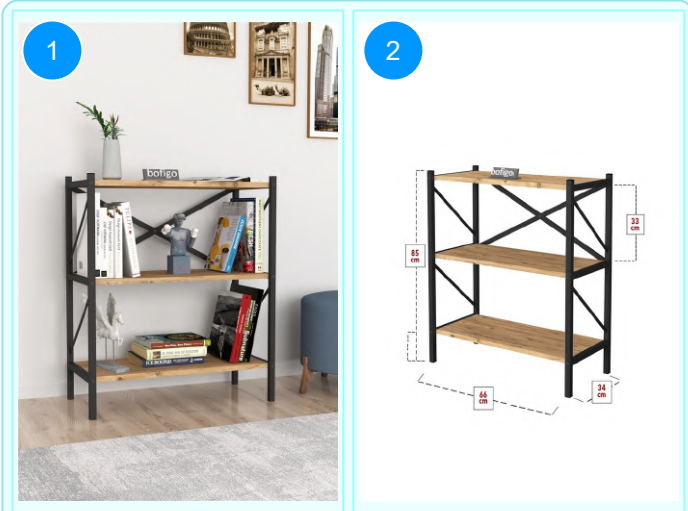

15-05-02 3 SHELVES METAL BOOKSHELF

Colour	Width cm.	Height cm.	Depth cm.	Kg	CBM
PINE	66	85	34	9,4	0,0346

Top Surface Material: 18mm Melamine Faced Particle Board
Leg Material: 20*20/30 0,7mm profile
This product is delivered in one box.

CARTON NO:Carton 1
CARTON WEIGHT: 9,6 kg.
CARTON HEIGHT: 11 cm.
CARTON WIDTH: 87,5 cm.
CARTON DEPTH: 35,5 cm.