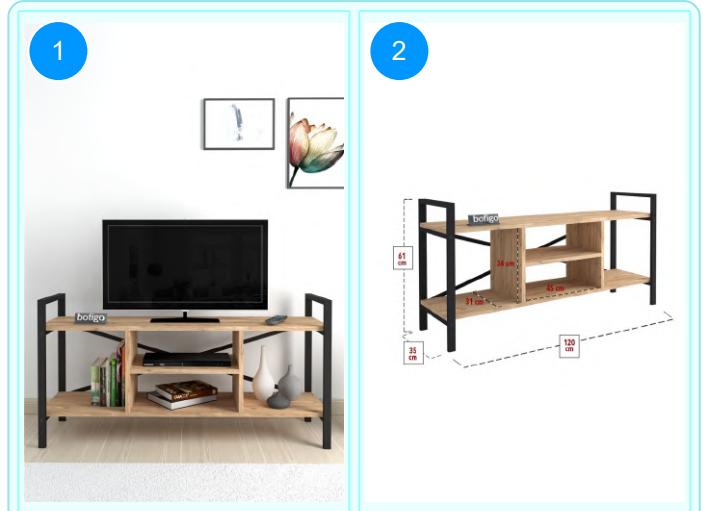

11-01-02 TV STAND

Colour	Width cm.	Height cm.	Depth cm.	Kg	CBM
PINE	120	61	35	15,4	0,0518

Top Surface Material: 18mm Melamine Faced Particle Board
This product is delivered in one box.

CARTON NO: Carton 1
CARTON WEIGHT: 15,6 kg.
CARTON HEIGHT: 10,5 cm.
CARTON DEPTH: 38,3 cm.
CARTON WIDTH: 128,8 cm.