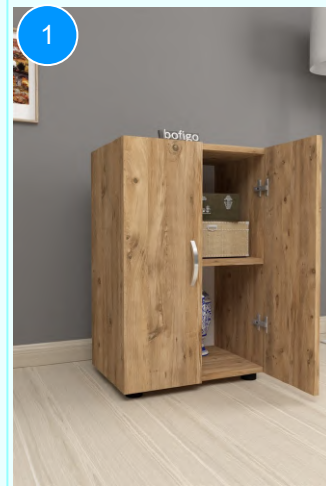

12-52-02 MULTIPURPOSE CABINET 2 SHELF

Colour	Width cm.	Height cm.	Depth cm.	Kg	CBM
PINE	49	74	32	(2/1)8,8 (2/2) 7,3	0,0382

Top Surface Material: 18mm Melamine Faced Particle Board
This product is delivered in two boxes.

CARTON NO: Carton 1/2
CARTON WEIGHT:9 kg. / 7,5 kg.
CARTON HEIGHT: 9 cm. / 7,5 cm.
CARTON DEPTH: 34 cm./ 53 cm.
CARTON WIDTH: 80 cm. / 34,5 cm.