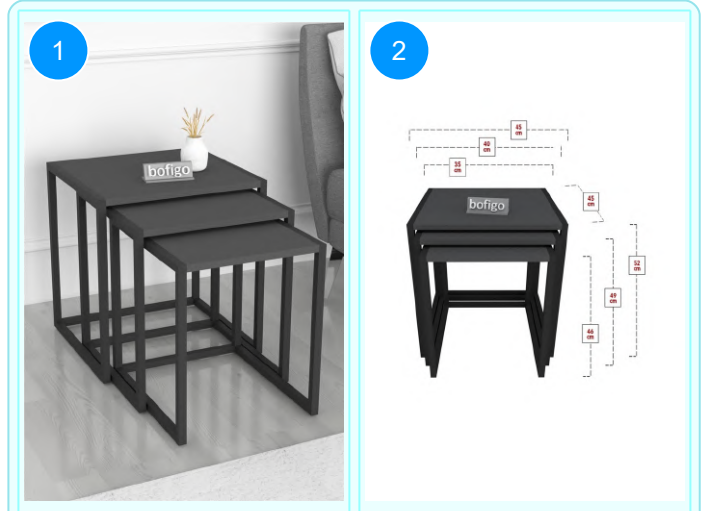

22-30-08 METAL NESTING TABLE

Colour	Width cm.	Height cm.	Depth cm.	Kg	CBM
ANTHRACITE	45	52	45	7,8	

Top Surface Material: 18mm Melamine Faced Particle Board
Leg Material: 20*20 0,7mm profile
This product is delivered in one box.

CARTON NO: Carton 1
CARTON WEIGHT: 8 kg.
CARTON HEIGHT: 13 cm.
CARTON DEPTH: 47 cm.
CARTON WIDTH: 56 cm.