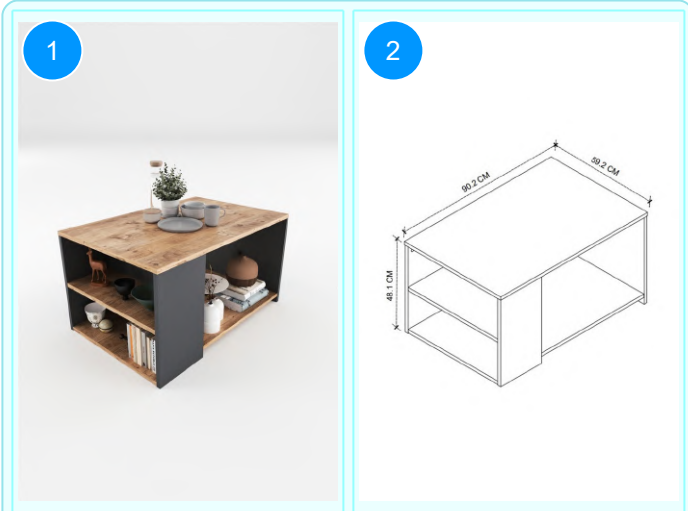

22-02-02-91 COFFEE TABLE WITH BOOKSHELF

Colour	Width cm.	Height cm.	Depth cm.	Kg	CBM
ANTHRACITE-PINE	90,2	48,1	59,2	21	

Top Surface Material: 18mm Melamine Faced Particle Board
This product is delivered in one box.

CARTON NO:
CARTON WEIGHT: 21,6 kg.
CARTON HEIGHT: 9 cm.
CARTON DEPTH: 63,5 cm.
CARTON WIDTH: 97 cm