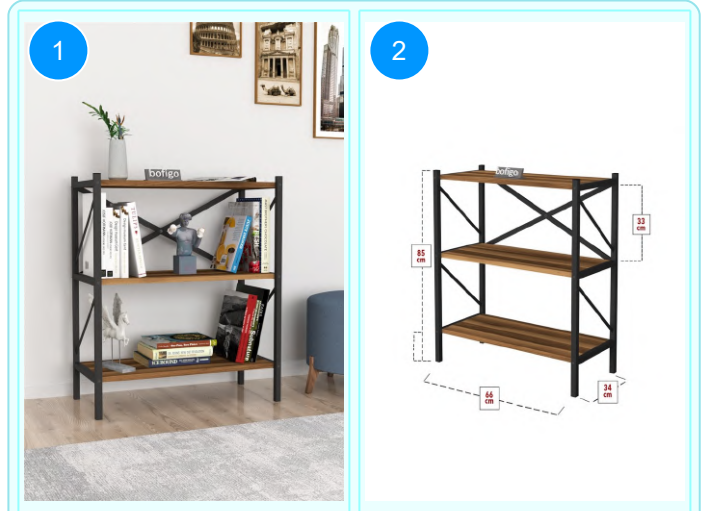

15-05-07 3 SHELVES METAL BOOKSHELF

Colour	Width cm.	Height cm.	Depth cm.	Kg	CBM
WALNUT	66	85	34	9,4	0,0346

Top Surface Material: 18mm Melamine Faced Particle Board
Leg Material: 20*20/30 0,7mm profile
This product is delivered in one box.

CARTON NO:Carton 1
CARTON WEIGHT: 9,6 kg.
CARTON HEIGHT: 11 cm.
CARTON WIDTH: 87,5 cm.
CARTON DEPTH: 35,5 cm.