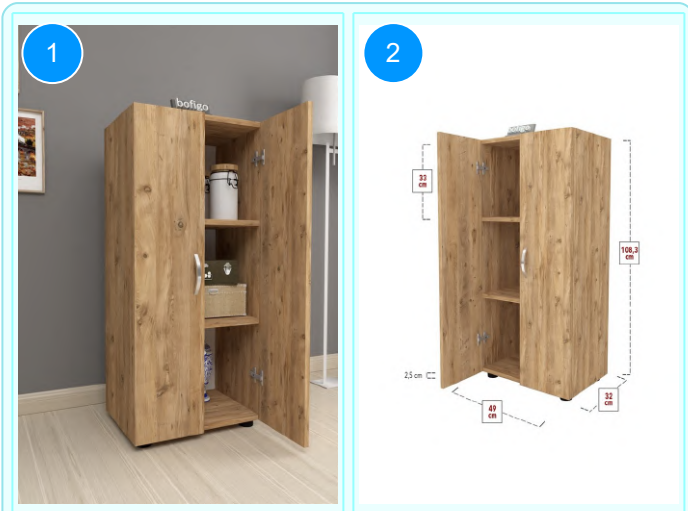

12-53-02 MULTIPURPOSE CABINET 3 SHELF

Colour	Width cm.	Height cm.	Depth cm.	Kg	CBM
PINE	49	108,5	32	(2/1)14,8 (2/2) 5,8	0,0550

Top Surface Material: 18mm Melamine Faced Particle Board
This product is delivered in two boxes.

CARTON NO: Carton 1/2
CARTON WEIGHT:15 kg. / 6 kg.
CARTON HEIGHT: 10 cm. / 9 cm.
CARTON DEPTH: 34 cm./ 34 cm.
CARTON WIDTH: 115 cm. / 52 cm.