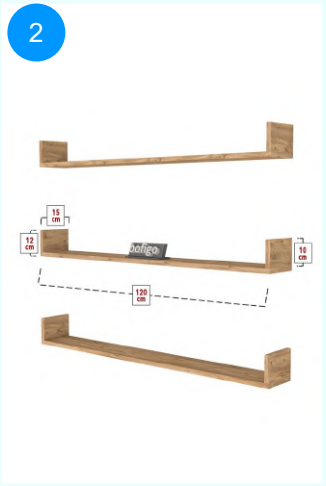

BOFIGO CATALOGUE | FURNITURES | CLOTHES HANGERS | FLYING SHELVES

13-90-02 FLYING SHELF 120 CM

Colour	Width cm.	Height cm.	Depth cm.	Kg	CBM
PINE	120	10	15	8,8	0,0262

Top Surface Material: 18mm Melamine Faced Particle Board
This product is delivered in one box.

CARTON NO: Carton 1
CARTON WEIGHT: 8,8 kg.
CARTON HEIGHT: 11 cm.
CARTON DEPTH: 18,8 cm.
CARTON WIDTH: 127 cm.