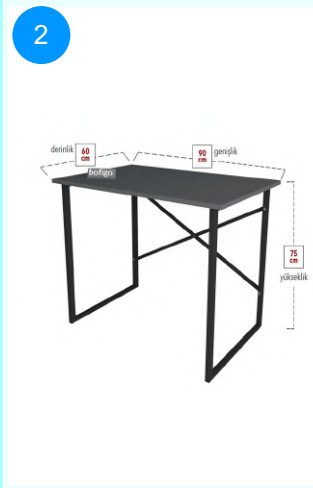

20-01-08 METAL STUDY DESK

Colour	Width cm.	Height cm.	Depth cm.	Kg	CBM
ANTHRACITE	90	75	60	10	0,0362

Top Surface Material: 18mm Melamine Faced Particle Board
This product is delivered in one box.

CARTON NO:Carton 1
CARTON WEIGHT: 10,2 kg.
CARTON HEIGHT: 5,8 cm.
CARTON WIDTH:96 cm
CARTON DEPTH:65 cm.