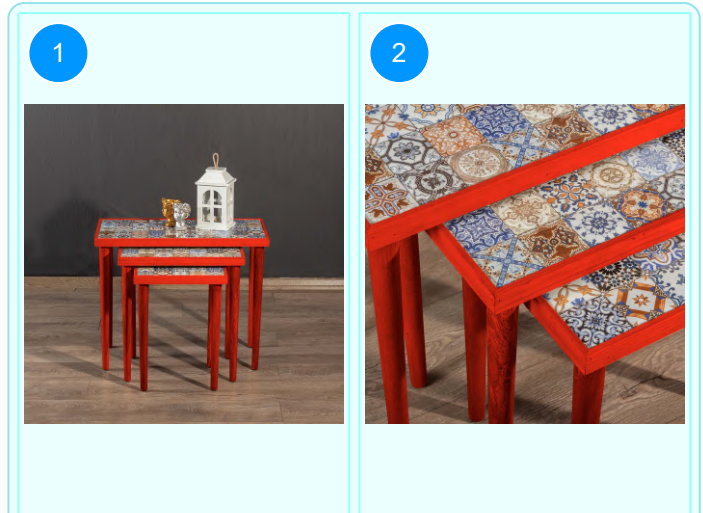

25*30 3 SET TILE PATTERNED TABLE

Colour	Width cm.	Height cm.	Depth cm.	Kg	CBM
RED	62	50	32	15	0,0530

Top Surface Material: 18mm Melamine Faced Particle Board
Leg Material: Hornbeam
This product is delivered in one box.

CARTON NO: Carton 1
CARTON WEIGHT: 15,2 kg.
CARTON HEIGHT: 10 cm.
CARTON DEPTH: 106 cm.
CARTON WIDTH: 50 cm.