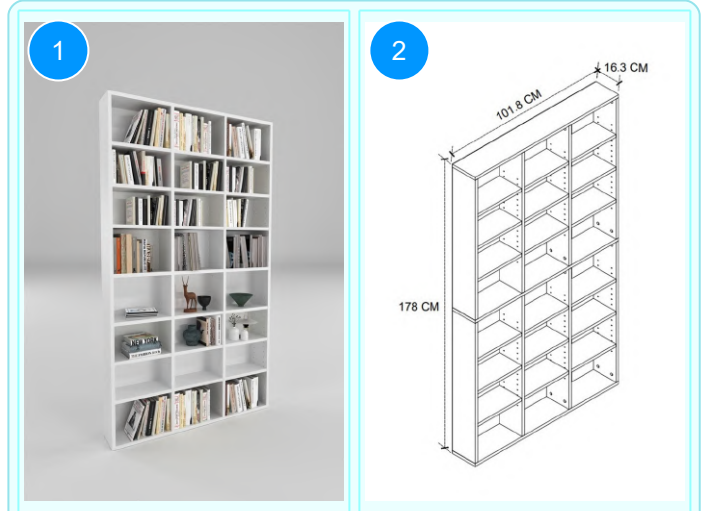

15-24-01 MULTI SHELVES BOOKSHELF

Colour	Width cm.	Height cm.	Depth cm.	Kg	CBM
WHITE	101,8	178	16,3	20	

Top Surface Material: 18mm Melamine Faced Particle Board
This product is delivered in two boxes.

CARTON NO: 1 & 2
CARTON WEIGHT: 18 / 13 kg.
CARTON HEIGHT: 16 / 12,5 cm.
CARTON WIDTH: 75 / 72 cm.
CARTON DEPTH: 33,5 / 33,5 cm.