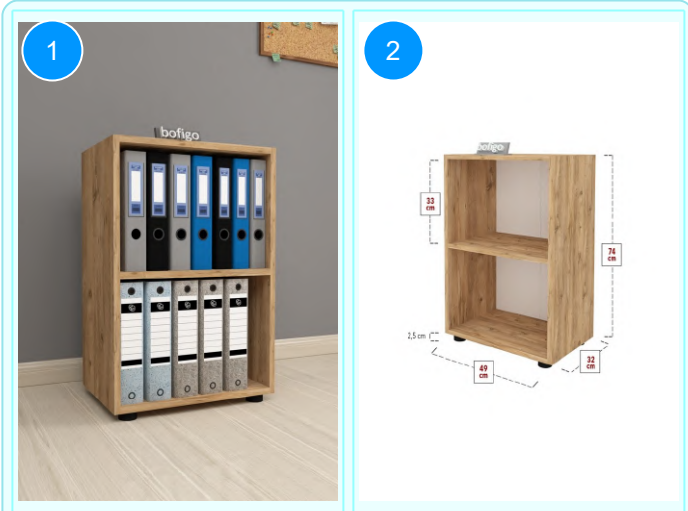

BOFIGO CATALOGUE | FURNITURES | CLOTHES HANGERS | FOLDERS

13-22-02 FOLDER WITH 2 SHELVES

Colour	Width cm.	Height cm.	Depth cm.	Kg	CBM
PINE	49	74	32	10,5	0,0251

Top Surface Material: 18mm Melamine Faced Particle Board
This product is delivered in one box.