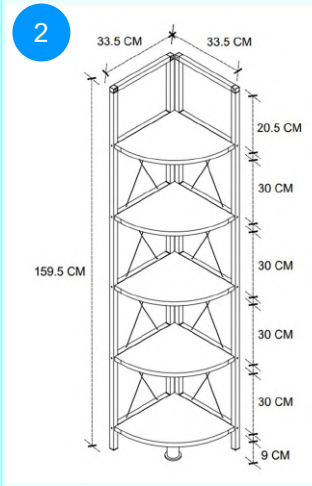

15-15-02 METAL CORNER BOOKSHELF

Colour	Width cm.	Height cm.	Depth cm.	Kg	CBM
PINE	67	159.5	33,5	10	0,039

Top Surface Material: 18mm Melamine Faced Particle Board
Leg Material: 20*20/30 0,7mm profile
This product is delivered in one box.

CARTON NO:Carton 1
CARTON WEIGHT: 10 kg.
CARTON HEIGHT: 6,5 cm.
CARTON WIDTH: 166,5 cm.
CARTON DEPTH: 36 cm.