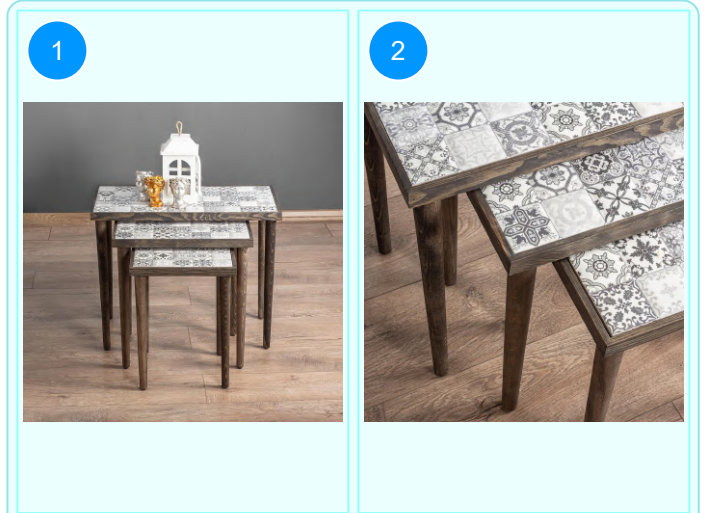

25*30 3 SET TILE PATTERNED TABLE

Colour	Width cm.	Height cm.	Depth cm.	Kg	CBM
BLACK	62	50	32	15	0,0530

Top Surface Material: 18mm Melamine Faced Particle Board
Leg Material: Hornbeam
This product is delivered in one box.

CARTON NO: Carton 1
CARTON WEIGHT: 15,2 kg.
CARTON HEIGHT: 10 cm.
CARTON DEPTH: 106 cm.
CARTON WIDTH: 50 cm.