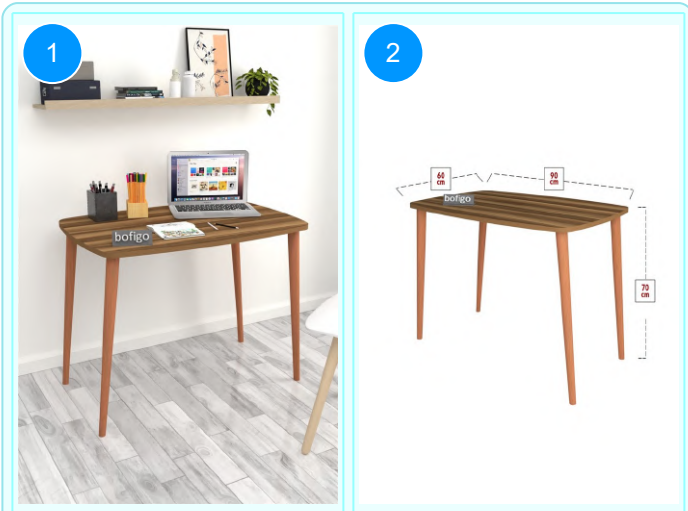

BOFIGO CATALOGUE | FURNITURES | DESKS | WOODEN LEG TABLES

20-20-07 60X90 WOODEN TABLE

Colour	Width cm.	Height cm.	Depth cm.	Kg	CBM
WALNUT	90	70	60	8,4	0,0451

Top Surface Material: 18mm Melamine Faced Particle Board
Leg Material: Wooden Conical Leg
This product is delivered in one box.

CARTON NO:Carton 1
CARTON WEIGHT: 8,4 kg.
CARTON HEIGHT: 7,5 cm.
CARTON WIDTH: 94 cm.
CARTON DEPTH:64 cm.