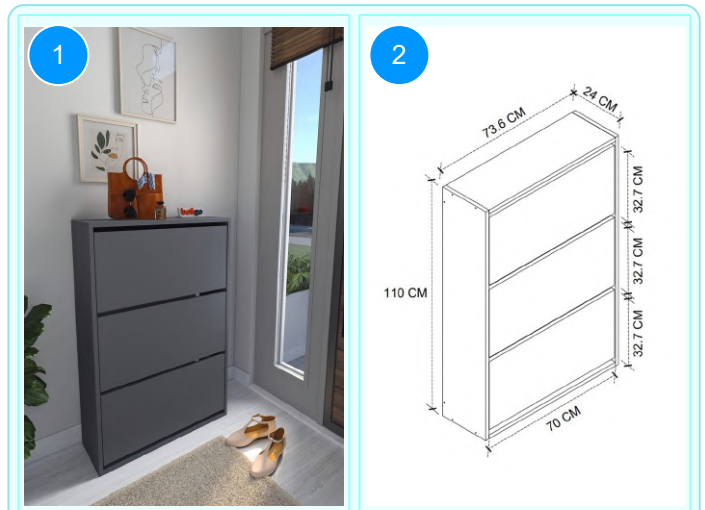

18-03-08 DECORATIVE SHOERACK

Colour	Width cm.	Height cm.	Depth cm.	Kg	CBM
ANTHRACITE	73,6	110	24	(2/1)11,8 (2/2)11,1	0,0670

Top Surface Material: 18mm Melamine Faced Particle Board
This product is delivered in two boxes.

CARTON NO: Carton 1/2
CARTON WEIGHT: 12 kg. / 11,3 kg.
CARTON HEIGHT: 10,3 cm. / 12,5 cm.
CARTON DEPTH: 36,5 cm. / 26 cm.
CARTON WIDTH: 76 cm. / 118 cm.