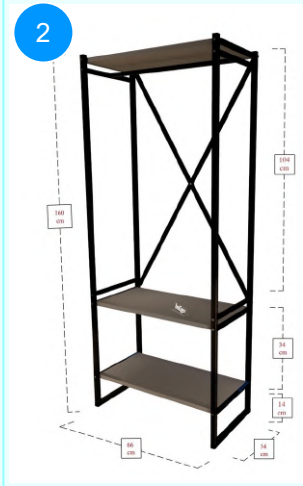

21-15-08 METAL COAT STAND, SHOE RACK

Colour	Width cm.	Height cm.	Depth cm.	Kg	CBM
ANTHRACITE	66	160	34	12,2	0,0414

Top Surface Material: 18mm Melamine Faced Particle Board
Leg Material: 20*20*0,7 mm. Profile
This product is delivered in one box.

CARTON NO: Carton 1
CARTON WEIGHT: 12,4 kg.
CARTON HEIGHT: 7,3 cm.
CARTON DEPTH: 35,5 cm.
CARTON WIDTH: 160 cm.