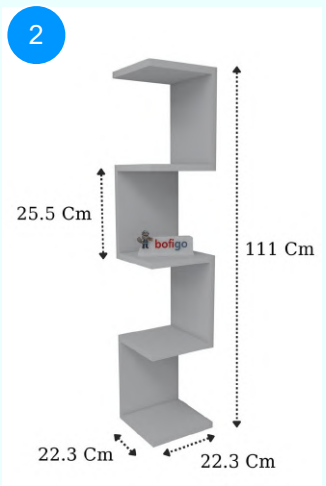

BOFIGO CATALOGUE | FURNITURES | BOOKSHELVES | ZIGZAG BOOKSHELF

15-12-01 ZIGZAG BOOKSHELF

Colour	Width cm.	Height cm.	Depth cm.	Kg	CBM
WHITE	22,3	111	22,3	5,4	0,0147

Top Surface Material: 18mm Melamine Faced Particle Board
This product is delivered in one box.

CARTON NO:Carton 1
CARTON WEIGHT: 5,6 kg.
CARTON HEIGHT: 17 cm.
CARTON WIDTH: 32 cm.
CARTON DEPTH: 27 cm.