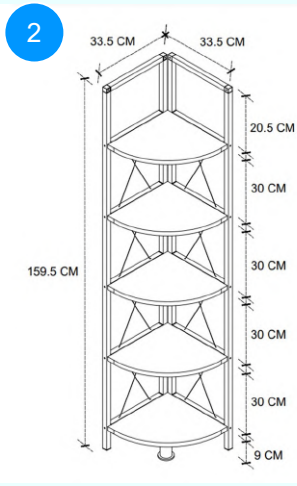

BOFIGO CATALOGUE | FURNITURES | BOOKSHELVES | CORNER BOOKSHELF

15-15-01 METAL CORNER BOOKSHELF

Colour	Width cm.	Height cm.	Depth cm.	Kg	CBM
WHITE	67	159.5	33,5	10	0,039

Top Surface Material: 18mm Melamine Faced Particle Board
Leg Material: 20*20/30 0,7mm profile
This product is delivered in one box.

CARTON NO:Carton 1
CARTON WEIGHT: 10 kg.
CARTON HEIGHT: 6,5 cm.
CARTON WIDTH: 166,5 cm.
CARTON DEPTH: 36 cm.