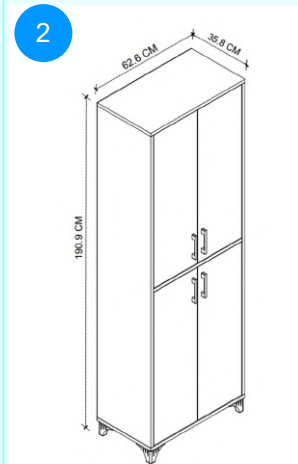

12-46-01 LARGE KITCHEN CABINET

Colour	Width cm.	Height cm.	Depth cm.	Kg	CBM
WHITE	62,6	190,9	35,8		0,0638

Top Surface Material: 18mm Particle Board
This product is delivered in two boxes.

CARTON NO: 1&2
CARTON WEIGHT: 17 kg. / 29 kg.
CARTON HEIGHT: 14 cm./ 10 cm.
CARTON DEPTH: 40 cm./ 40 cm.
CARTON WIDTH: 78,5 cm. / 185 cm.