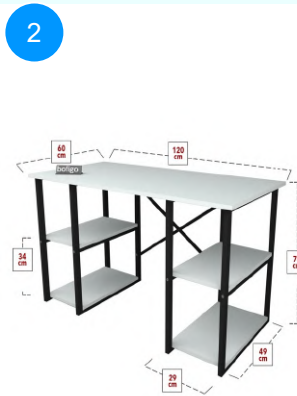

BOFIGO CATALOGUE | FURNITURES | DESKS | 60X120 4 SHELVES METAL STUDY DESK

20-04-01 60X120 4 SHELVES METAL STUDY DESK

Colour	Width cm.	Height cm.	Depth cm.	Kg	CBM
WHITE	120	75	60	21,4	0,0623

Top Surface Material: 18mm Melamine Faced Particle Board
This product is delivered in one box.

CARTON NO:Carton 1
CARTON WEIGHT: 21,6 kg.
CARTON HEIGHT: 7,8 cm.
CARTON WIDTH: 124,4 cm
CARTON DEPTH:64,2 cm.