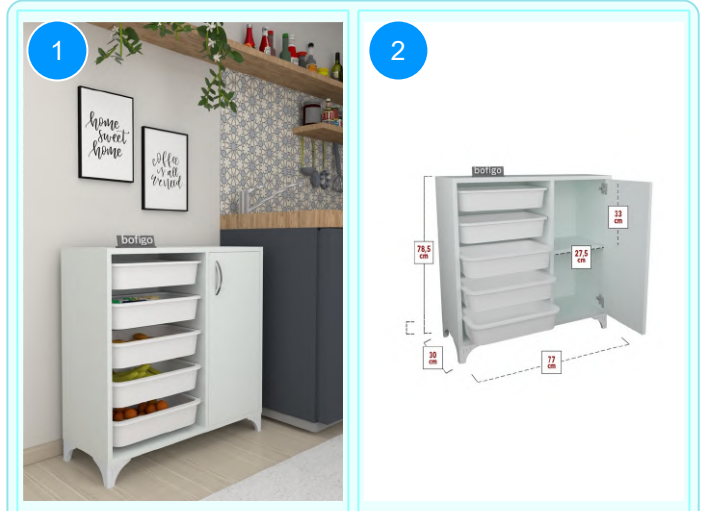

12-02-01 5 BASKETS MULTIFUNCTIONAL CABINET

Colour	Width cm.	Height cm.	Depth cm.	Kg	CBM
WHITE	77	78,5	30	(2/1)16,4 (2/2)2,4	0,0719

Top Surface Material: 18mm Melamine Faced Particle Board
This product is delivered in two boxes.

CARTON NO: Carton 1/2
CARTON WEIGHT: 2,6 kg. / 16,8 kg.
CARTON HEIGHT: 16,5 cm. / 16 cm.
CARTON DEPTH: 31,5 cm. / 35,9 cm.
CARTON WIDTH: 41,5 cm. / 87,5 cm.