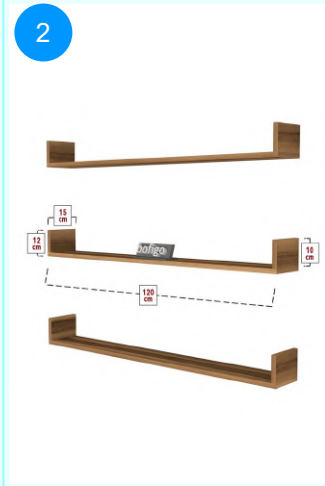

13-90-07 FLYING SHELF 120 CM

Colour	Width cm.	Height cm.	Depth cm.	Kg	CBM
WALNUT	120	10	15	8,8	0,0262

Top Surface Material: 18mm Melamine Faced Particle Board
This product is delivered in one box.

CARTON NO: Carton 1
CARTON WEIGHT: 8,8 kg.
CARTON HEIGHT: 11 cm.
CARTON DEPTH: 18,8 cm.
CARTON WIDTH: 127 cm.

BOFIGO CATALOGUE | FURNITURES | CLOTHES HANGERS | FOLDERS