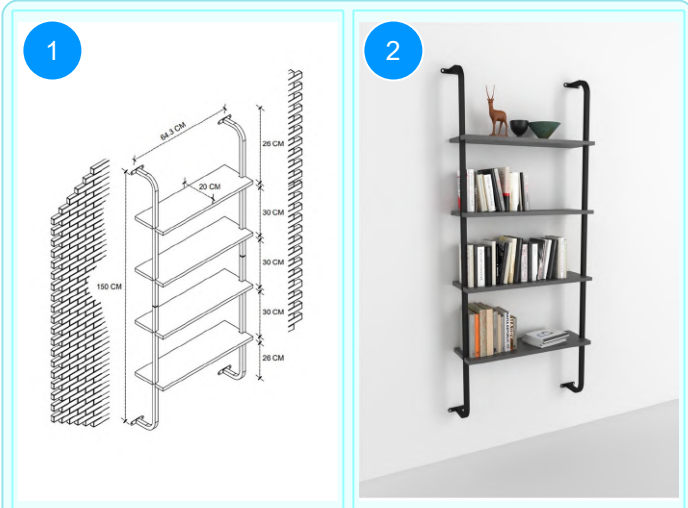

15-44-08 WALL MOUNTED 4 SHELVES METAL BOOKSHELF

Colour	Width cm.	Height cm.	Depth cm.	Kg	CBM
ANTHRACITE	64,3	150	20	8	0,026

Top Surface Material: 18mm Melamine Faced Particle Board
Leg Material: 20*20/30 0,7mm profile
This product is delivered in one box.

CARTON NO:Carton 1
CARTON WEIGHT: 8 kg.
CARTON HEIGHT: 13 cm.
CARTON WIDTH: 24,5 cm.
CARTON DEPTH: 81 cm.