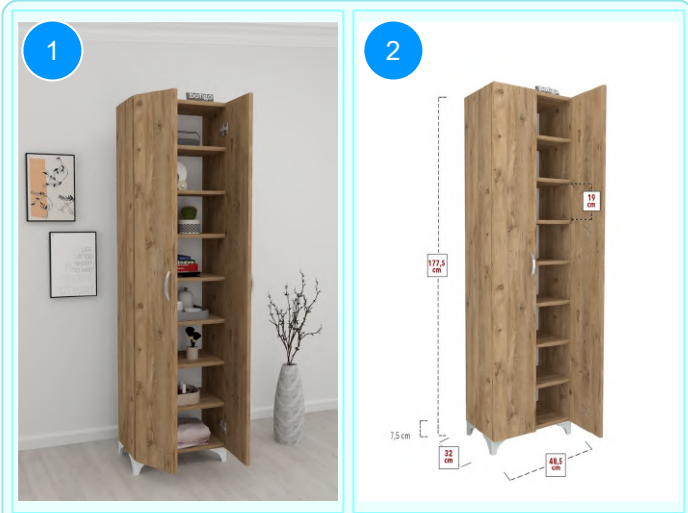

BOFIGO CATALOGUE | FURNITURES | MULTIPURPOSE CABINETS | MULTIPURPOSE CABINET 8 SHELF

12-51-02 MULTIPURPOSE CABINET 8 SHELF

Colour	Width cm.	Height cm.	Depth cm.	Kg	CBM
PINE	49	177,5	32	(2/1)23,3 (2/2)14,4	0,1010

Top Surface Material: 18mm Melamine Faced Particle Board
This product is delivered in two boxes.

CARTON NO: Carton 1/2
CARTON WEIGHT:23,5 kg. / 14,6 kg.
CARTON HEIGHT: 11,5 cm. / 18,8 cm.
CARTON DEPTH: 33,3 cm./ 31,5 cm.
CARTON WIDTH: 188 cm. / 55,5 cm.