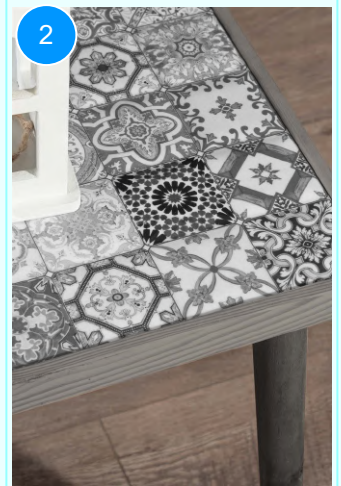

32*62 TILE PATTERNED TABLE 62*32

Colour	Width cm.	Height cm.	Depth cm.	Kg	CBM
GREY	62	45	32	6,4	0,0255

Top Surface Material: 18mm Melamine Faced Particle Board
Leg Material: Hornbeam
This product is delivered in one box.

CARTON NO: Carton 1
CARTON WEIGHT: 6,6 kg.
CARTON HEIGHT: 10 cm.
CARTON DEPTH: 37 cm.
CARTON WIDTH: 69 cm.