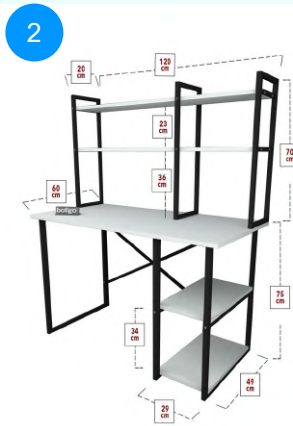

BOFIGO CATALOGUE | FURNITURES | DESKS | 2 SHELVES METAL STUDY DESKS & DESKTOP BOOKSHELF

20-02-01-01 2 SHELVES METAL STUDY DESK

Colour	Width cm.	Height cm.	Depth cm.	Kg	CBM
WHITE	120	75	60	17	0,0623