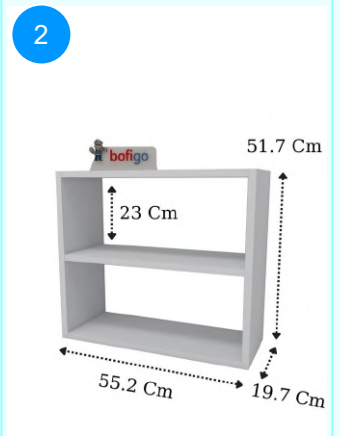

13-06-01 MULTIFUNCTIONAL SHELF

Colour	Width cm.	Height cm.	Depth cm.	Kg	CBM
WHITE	55,2	51,7	19,7	6,7	0,0181

Top Surface Material: 18mm Melamine Faced Particle Board
This product is delivered in one box.

CARTON NO: Carton 1
CARTON WEIGHT: 7,1 kg.
CARTON HEIGHT: 7 cm.
CARTON DEPTH: 21 cm.
CARTON WIDTH: 123 cm.