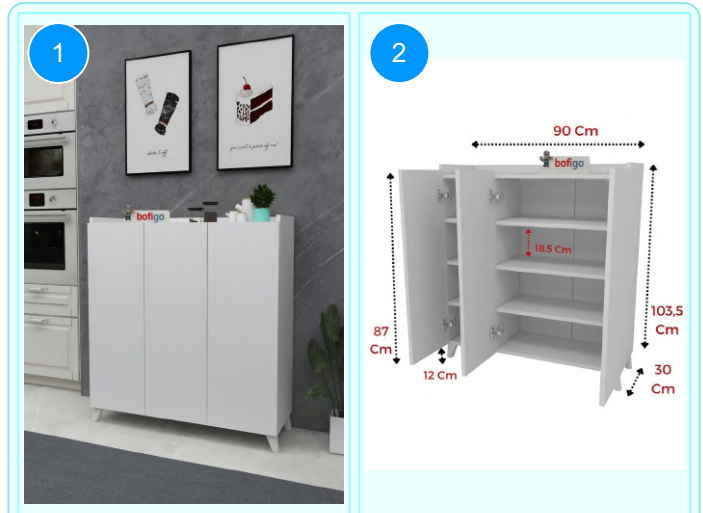

12-30-01 MULTIFUNCTIONEL CABINET WITH 3 DOORS

Colour	Width cm.	Height cm.	Depth cm.	Kg	CBM
WHITE	90	103,5	30	(2/1)18,2 (2/2)17,5	0,0659

Top Surface Material: 18mm Melamine Faced Particle Board
This product is delivered in two boxes.

CARTON NO: Carton 1/2
CARTON WEIGHT:18,4 kg. / 17,7 kg.
CARTON HEIGHT: 12 cm. / 14,2 cm.
CARTON DEPTH: 37,7 cm./ 35,5 cm.
CARTON WIDTH: 97,8 cm. / 92 cm.