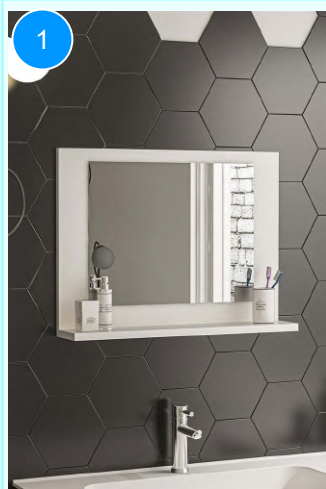

BOFIGO CATALOGUE | FURNITURES | BATHROOM SHELVES | BATHROOM SHELF WITH MIRROR

16-01-01 BATHROOM SHELF WITH MIRROR

Colour	Width cm.	Height cm.	Depth cm.	Kg	CBM
WHITE	60	45	10	5,3	0,0211

Top Surface Material: 18mm Melamine Faced Particle Board
This product is delivered in one box.

CARTON NO: Carton 1
CARTON WEIGHT: 5,3 kg.
CARTON HEIGHT: 5 cm.
CARTON DEPTH: 63 cm.
CARTON WIDTH: 67 cm.