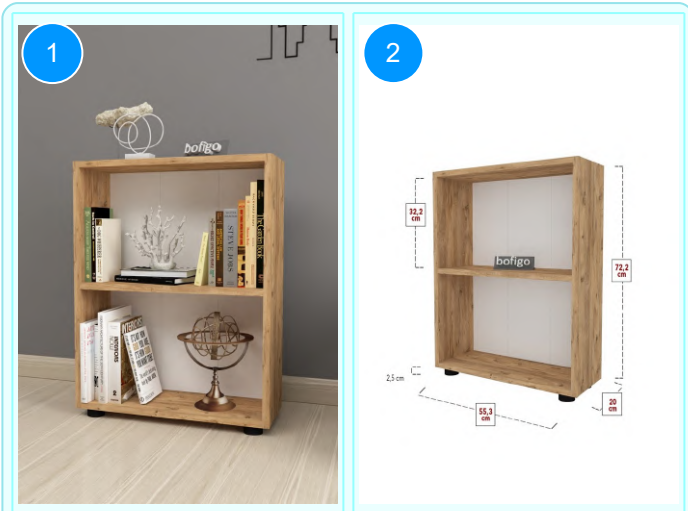

15-06-02 2 SHELVES CHIPBOARD BOOKSHELF

Colour	Width cm.	Height cm.	Depth cm.	Kg	CBM
PINE	55,3	72,2	20	7,2	

Top Surface Material: 18mm Melamine Faced Particle Board
This product is delivered in one box.

CARTON NO:Carton 1
CARTON WEIGHT: 7,4 kg.
CARTON HEIGHT: 13,5 cm.
CARTON WIDTH: 76 cm.
CARTON DEPTH: 24,5 cm.