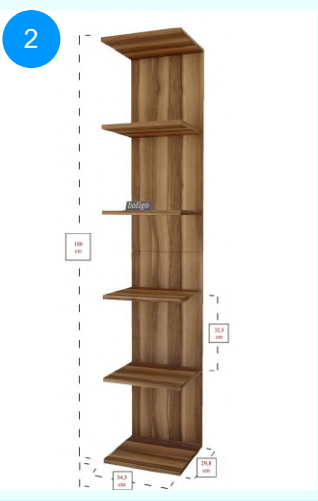

15-07-07 WALL MOUNTED BOOKCASE

Colour	Width cm.	Height cm.	Depth cm.	Kg	CBM
WALNUT	34,5	180	29,8	14,6	0,0359

Top Surface Material: 18mm Melamine Faced Particle Board
This product is delivered in one box.

CARTON NO: Carton 1
CARTON WEIGHT: 14,8 kg.
CARTON HEIGHT: 9,5 cm.
CARTON WIDTH: 94,5 cm.
CARTON DEPTH: 40 cm.