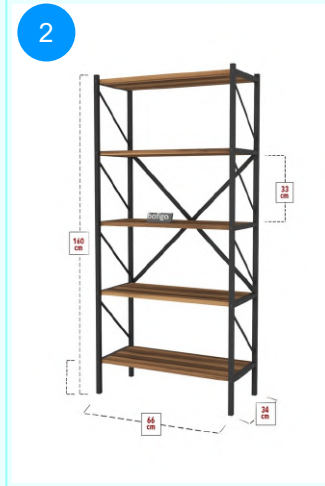

15-01-07 5 SHELVES METAL BOOKSHELF

Colour	Width cm.	Height cm.	Depth cm.	Kg	CBM
WALNUT	66	160	34	15,8	0,0638

Top Surface Material: 18mm Melamine Faced Particle Board
Leg Material: 20*20/30 0,7mm profile
This product is delivered in one box.

CARTON NO:Carton 1
CARTON WEIGHT: 16 kg.
CARTON HEIGHT: 11 cm.
CARTON WIDTH: 161 cm.
CARTON DEPTH: 36 cm.