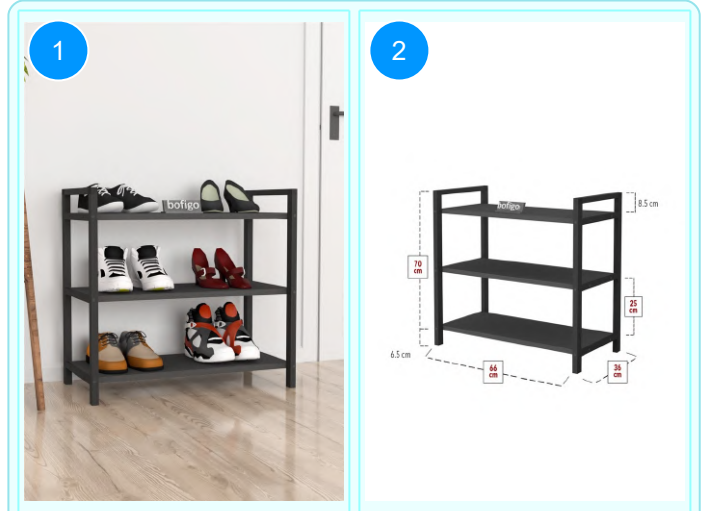

18-01-08 3 SHELVES METAL SHOE RACK

Colour	Width cm.	Height cm.	Depth cm.	Kg	CBM
ANTHRACITE	66	70	36	9,2	0,0346

Top Surface Material: 18mm Melamine Faced Particle Board
This product is delivered in one box.

CARTON NO: Carton 1
CARTON WEIGHT: 9,4 kg.
CARTON HEIGHT: 13 cm.
CARTON DEPTH: 37 cm.
CARTON WIDTH: 72 cm.