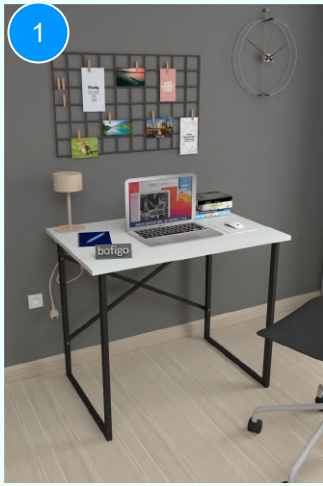

BOFIGO CATALOGUE | FURNITURES | DESKS | METAL STUDY DESKS

20-01-01 METAL STUDY DESK

Colour	Width cm.	Height cm.	Depth cm.	Kg	CBM
WHITE	90	75	60	10	0,0362

Top Surface Material: 18mm Melamine Faced Particle Board
This product is delivered in one box.

CARTON NO:Carton 1
CARTON WEIGHT: 10,2 kg.
CARTON HEIGHT: 5,8 cm.
CARTON WIDTH:96 cm
CARTON DEPTH:65 cm.