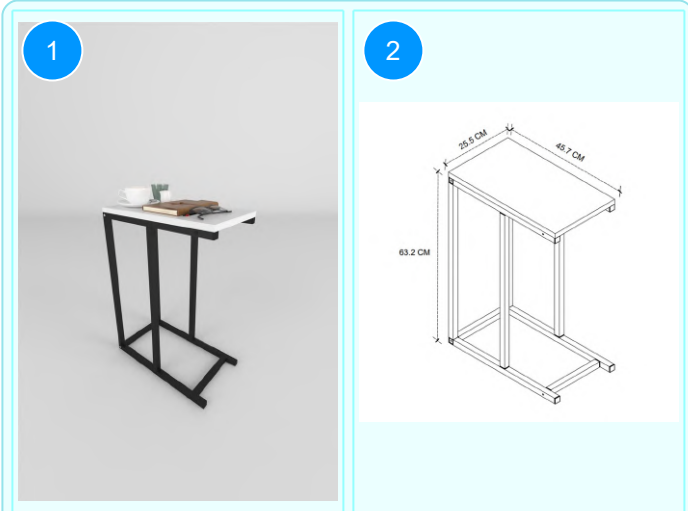

BOFIGO CATALOGUE | FURNITURES | TABLES | 45*25 METAL SIDE TABLE

22-45-01 45*25 METAL SIDE TABLE

Colour	Width cm.	Height cm.	Depth cm.	Kg	CBM
WHITE	25,5	63,2	45,7	3,9	0,009

Top Surface Material: 18mm Melamine Faced Particle Board
This product is delivered in one box.

CARTON NO: 1
CARTON WEIGHT: 3,9 kg.
CARTON HEIGHT: 5 cm.
CARTON DEPTH: 63,5 cm.
CARTON WIDTH: 29 cm.