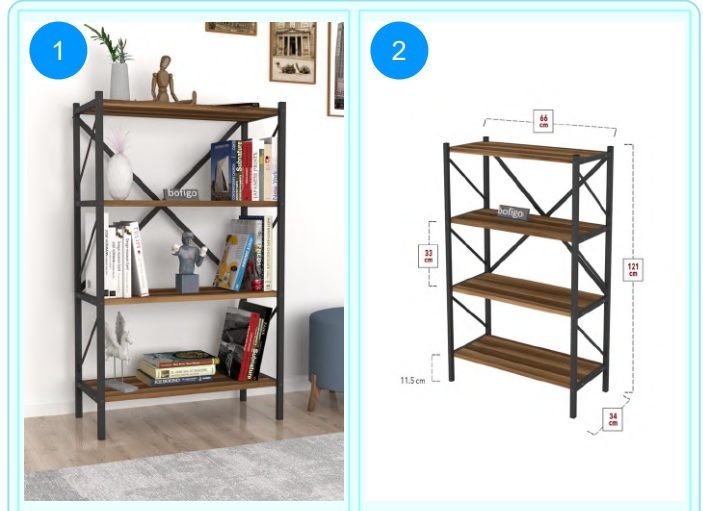

15-09-07 4 SHELVES METAL BOOKSHELF

Colour	Width cm.	Height cm.	Depth cm.	Kg	CBM
WALNUT	66	121	34	13,1	0,0638

Top Surface Material: 18mm Melamine Faced Particle Board
Leg Material: 20*20/30 0,7mm profile
This product is delivered in one box.

CARTON NO:Carton 1
CARTON WEIGHT: 13,1 kg.
CARTON HEIGHT: 9 cm.
CARTON WIDTH: 130 cm.
CARTON DEPTH: 35,5 cm.