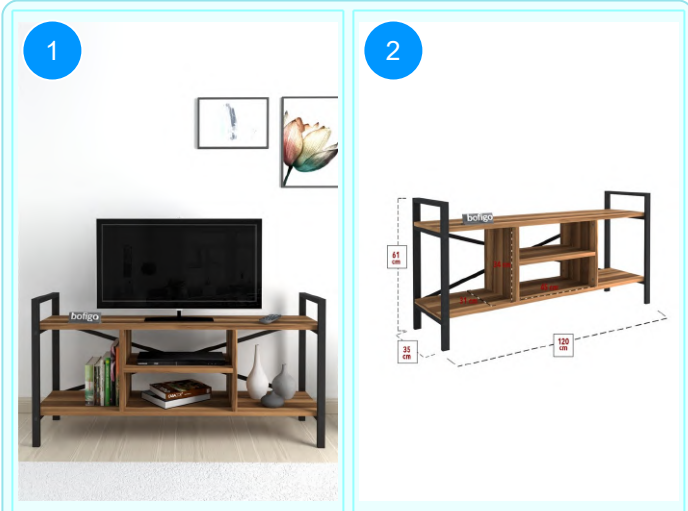

BOFIGO CATALOGUE | FURNITURES | TV STANDS | TV STAND

11-01-07 TV STAND

Colour	Width cm.	Height cm.	Depth cm.	Kg	CBM
WALNUT	120	61	35	15,4	0,0518

Top Surface Material: 18mm Melamine Faced Particle Board
This product is delivered in one box.

CARTON NO: Carton 1
CARTON WEIGHT: 15,6 kg.
CARTON HEIGHT: 10,5 cm.
CARTON DEPTH: 38,3 cm.
CARTON WIDTH: 128,8 cm.