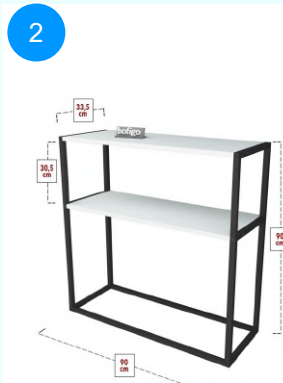

BOFIGO CATALOGUE | FURNITURES | DRESSUARS

14-01-01 METAL DRESSUAR / CONSOLE

Colour	Width cm.	Height cm.	Depth cm.	Kg	CBM
WHITE	90	90	33,5	8	0,0351

Top Surface Material: 18mm Melamine Faced Particle Board
Leg Material: 20*20 0,7mm profile
This product is delivered in one box.

CARTON NO: Carton 1
CARTON WEIGHT: 10 kg.
CARTON HEIGHT: 9 cm.
CARTON DEPTH: 41 cm.
CARTON WIDTH: 95 cm.