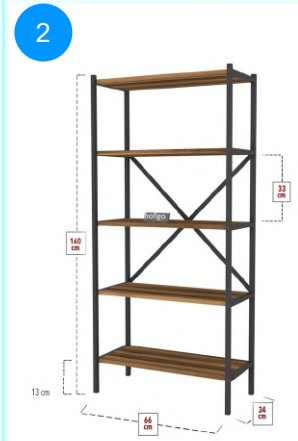

13-05-07 5 SHELVES KITCHEN ORGANIZER

Colour	Width cm.	Height cm.	Depth cm.	Kg	CBM
WALNUT	66	160	34	15,8	0,0638

Top Surface Material: 18mm Particle Board
Leg Material: 20*20 0,7mm profile
This product is delivered in one box.

CARTON NO: Carton 1
CARTON WEIGHT: 16 kg.
CARTON HEIGHT: 11 cm.
CARTON DEPTH: 36 cm.
CARTON WIDTH: 161 cm.