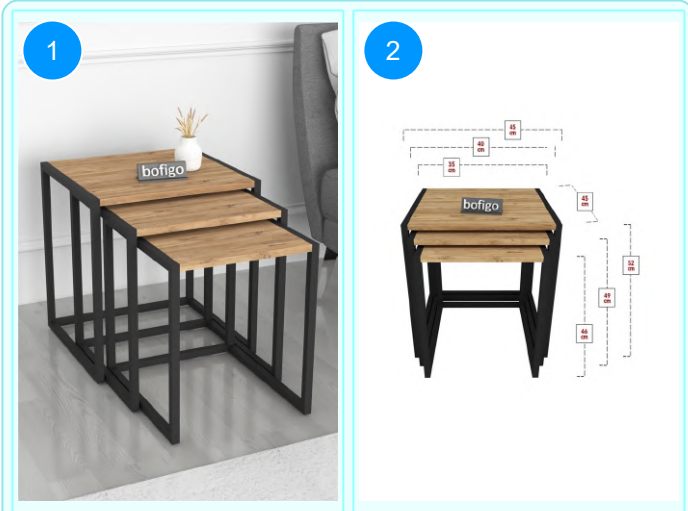

BOFIGO CATALOGUE | FURNITURES | TABLES | METAL NESTING TABLE

22-30-02 METAL NESTING TABLE

Colour	Width cm.	Height cm.	Depth cm.	Kg	CBM
PINE	45	52	45	7,8	

Top Surface Material: 18mm Melamine Faced Particle Board
Leg Material: 20*20 0,7mm profile
This product is delivered in one box.

CARTON NO: Carton 1
CARTON WEIGHT: 8 kg.
CARTON HEIGHT: 13 cm.
CARTON DEPTH: 47 cm.
CARTON WIDTH: 56 cm.