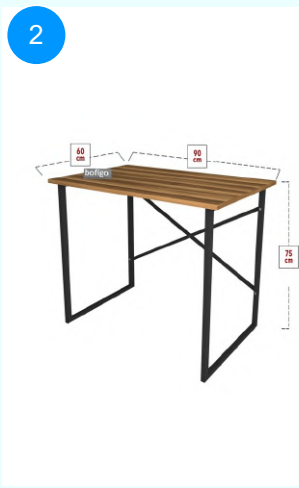

20-01-07 METAL STUDY DESK

Colour	Width cm.	Height cm.	Depth cm.	Kg	CBM
WALNUT	90	75	60	10	0,0362

Top Surface Material: 18mm Melamine Faced Particle Board
This product is delivered in one box.

CARTON NO:Carton 1
CARTON WEIGHT: 10,2 kg.
CARTON HEIGHT: 5,8 cm.
CARTON WIDTH:96 cm
CARTON DEPTH:65 cm.