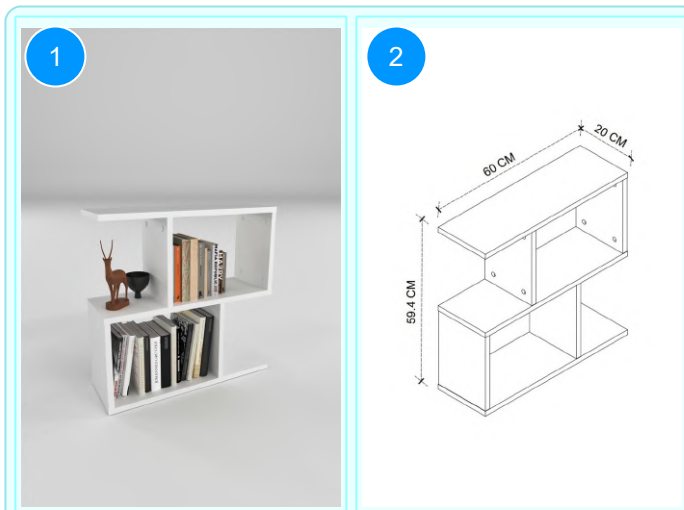

22-40-01 SIDE TABLE WITH BOOKSHELF

Colour	Width cm.	Height cm.	Depth cm.	Kg	CBM
WHITE	60	59,4	20	6	

Top Surface Material: 18mm Melamine Faced Particle Board
This product is delivered in one box.

CARTON NO: 1
CARTON WEIGHT: 6,6 kg.
CARTON HEIGHT: 11 cm.
CARTON DEPTH: 24 cm.
CARTON WIDTH: 65 cm.