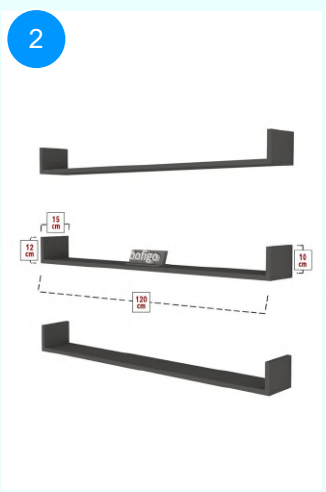

13-90-08 FLYING SHELF 120 CM

Colour	Width cm.	Height cm.	Depth cm.	Kg	CBM
ANTHRACITE	120	10	15	8,8	0,0262

Top Surface Material: 18mm Melamine Faced Particle Board
This product is delivered in one box.

CARTON NO: Carton 1
CARTON WEIGHT: 8,8 kg.
CARTON HEIGHT: 11 cm.
CARTON DEPTH: 18,8 cm.
CARTON WIDTH: 127 cm.