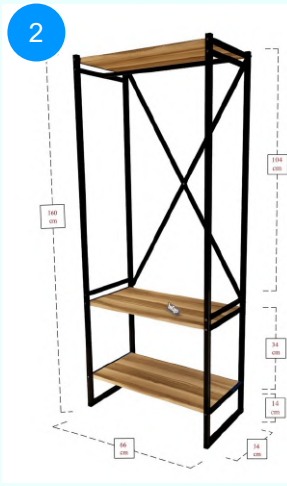

BOFIGO CATALOGUE | FURNITURES | METAL COAT STAND, SHOE RACK

21-15-07 METAL COAT STAND, SHOE RACK

Colour	Width cm.	Height cm.	Depth cm.	Kg	CBM
WALNUT	66	160	34	12,2	0,0414

Top Surface Material: 18mm Melamine Faced Particle Board
Leg Material: 20*20*0,7 mm. Profile
This product is delivered in one box.

CARTON NO: Carton 1
CARTON WEIGHT: 12,4 kg.
CARTON HEIGHT: 7,3 cm.
CARTON DEPTH: 35,5 cm.
CARTON WIDTH: 160 cm.