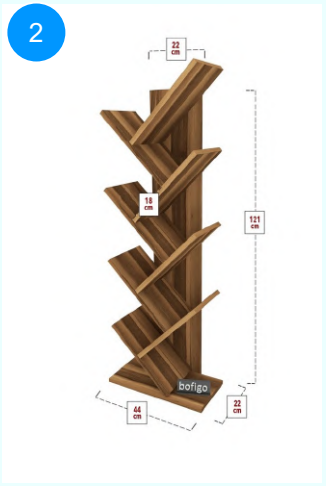

BOFIGO CATALOGUE | FURNITURES | BOOKSHELVES | TREE BOOKSHELF

15-11-07 TREE BOOKSHELF

Colour	Width cm.	Height cm.	Depth cm.	Kg	CBM
WALNUT	44	121	22	11,3	0,0284

Top Surface Material: 18mm Melamine Faced Particle Board
This product is delivered in one box.

CARTON NO:Carton 1
CARTON WEIGHT: 11,5 kg.
CARTON HEIGHT: 8,5 cm.
CARTON WIDTH: 128,5 cm.
CARTON DEPTH: 26 cm.