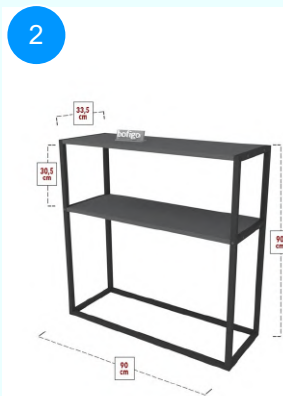

BOFIGO CATALOGUE | FURNITURES | TILE PATTERNED TABLES | 32*32 TILE PATTERNED TABLES

14-01-08 METAL DRESSUAR / CONSOLE

Colour	Width cm.	Height cm.	Depth cm.	Kg	CBM
ANTHRACITE	90	90	33,5	8	0,0351

Top Surface Material: 18mm Melamine Faced Particle Board
Leg Material: 20*20 0,7mm profile
This product is delivered in one box.

CARTON NO: Carton 1
CARTON WEIGHT: 10 kg.
CARTON HEIGHT: 9 cm.
CARTON DEPTH: 41 cm.
CARTON WIDTH: 95 cm.