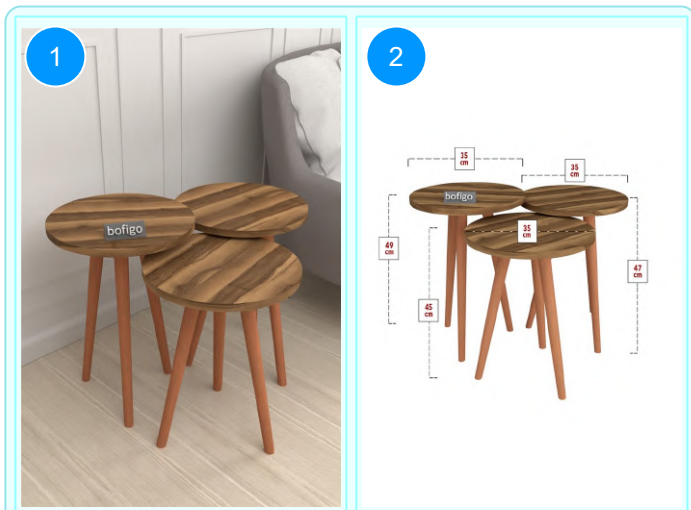

22-01-07 WOODEN NESTING TABLE

Colour	Width cm.	Height cm.	Depth cm.	Kg	CBM
WALNUT	35	49	35	5,6	

Top Surface Material: 18mm Melamine Faced Particle Board
Leg Material: Wooden Conical Leg
This product is delivered in one box.

CARTON NO: Carton 1
CARTON WEIGHT: 5,8 kg.
CARTON HEIGHT: 10,3 cm.
CARTON DEPTH: 36,5 cm.
CARTON WIDTH: 50,2 cm.