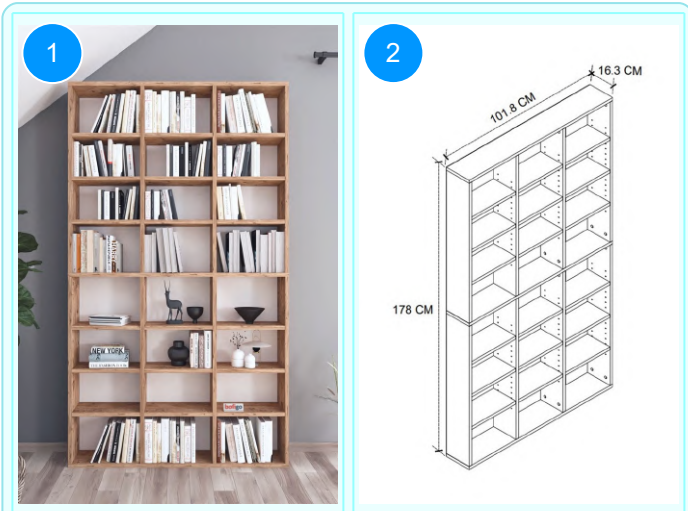

15-24-02 MULTI SHELVES BOOKSHELF

Colour	Width cm.	Height cm.	Depth cm.	Kg	CBM
PINE	101,8	178	16,3	20	

Top Surface Material: 18mm Melamine Faced Particle Board
This product is delivered in two boxes.

CARTON NO: 1 & 2
CARTON WEIGHT: 18 / 13 kg.
CARTON HEIGHT: 16 / 12,5 cm.
CARTON WIDTH: 75 / 72 cm.
CARTON DEPTH: 33,5 / 33,5 cm.