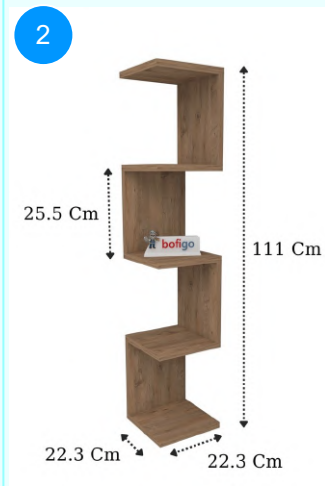

Top Surface Material: 18mm Melamine Faced Particle Board
This product is delivered in one box.

CARTON NO:Carton 1
CARTON WEIGHT: 11,5 kg.
CARTON HEIGHT: 8,5 cm.
CARTON WIDTH: 128,5 cm.
CARTON DEPTH: 26 cm.

BOFIGO CATALOGUE | FURNITURES | BOOKSHELVES | ZIGZAG BOOKSHELF

15-12-01 ZIGZAG BOOKSHELF

Colour	Width cm.	Height cm.	Depth cm.	Kg	CBM
WHITE	22,3	111	22,3	5,4	0,0147

Top Surface Material: 18mm Melamine Faced Particle Board
This product is delivered in one box.

CARTON NO:Carton 1
CARTON WEIGHT: 5,6 kg.
CARTON HEIGHT: 17 cm.
CARTON WIDTH: 32 cm.
CARTON DEPTH: 27 cm.

15-12-02 ZIGZAG BOOKSHELF

Colour	Width cm.	Height cm.	Depth cm.	Kg	CBM
PINE	22,3	111	22,3	5,4	0,0147