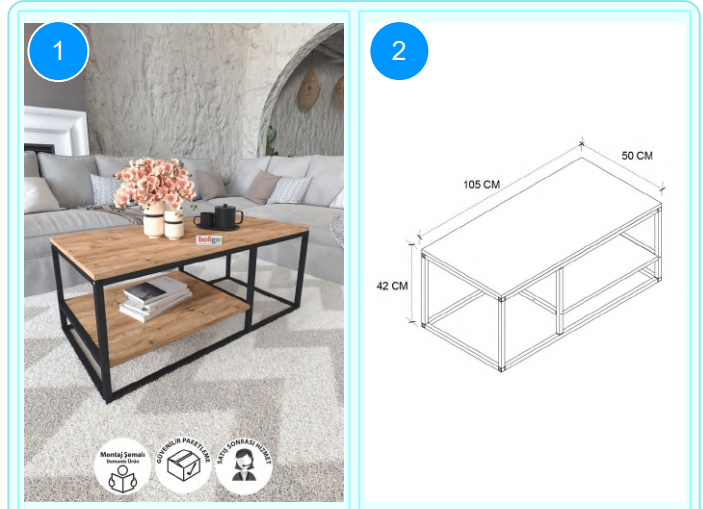

22-03-02 2 SHELVES METAL COFFEE TABLE

Colour	Width cm.	Height cm.	Depth cm.	Kg	CBM
PINE	105	42	50	14	0,028

Top Surface Material: 18mm Melamine Faced Particle Board
This product is delivered in one box.

CARTON NO: 1
CARTON WEIGHT: 14 kg.
CARTON HEIGHT: 6,5 cm.
CARTON DEPTH: 54,5 cm.
CARTON WIDTH: 111 cm.