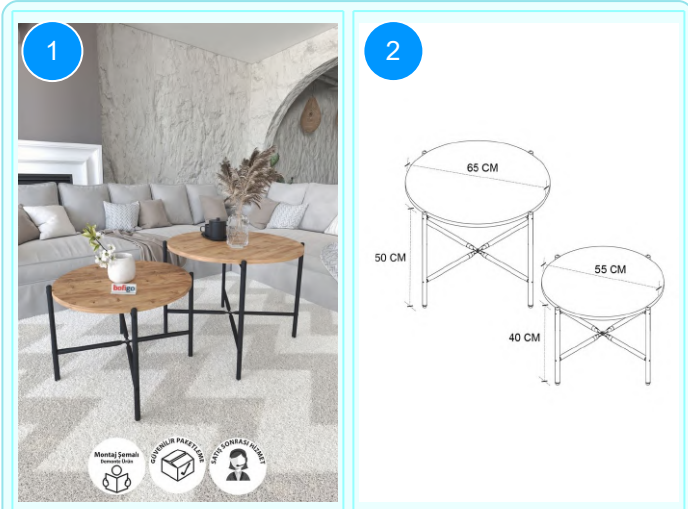

BOFIGO CATALOGUE | FURNITURES | TABLES | 2 SETS ROUND COFFEE TABLE

22-22-02 2 SETS ROUND COFFEE TABLE

Colour	Width cm.	Height cm.	Depth cm.	Kg	CBM
PINE	55 / 65	40 / 50	55 / 65	9,3	0,028

Top Surface Material: 18mm Melamine Faced Particle Board
This product is delivered in one box.

CARTON NO: 1
CARTON WEIGHT: 9,3 kg.
CARTON HEIGHT: 7 cm.
CARTON DEPTH: 69 cm.
CARTON WIDTH: 69 cm.