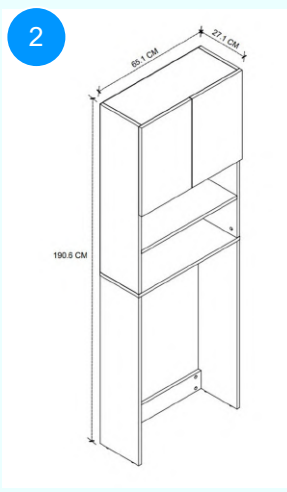

BOFIGO CATALOGUE | FURNITURES | BATHROOM ORGANIZER

13-03-01-12 WASHING MACHINE CABINET

Colour	Width cm.	Height cm.	Depth cm.	Kg	CBM
WHITE	65,1	190	27,1	11	0,0418

Top Surface Material: 18mm Melamine Faced Particle Board
This product is delivered in two boxes.

CARTON NO: 1&2
CARTON WEIGHT: 12,8 kg / 14,5 kg.
CARTON HEIGHT: 14,2 cm / 11 cm.
CARTON DEPTH: 36,5 cm. / 29,5 cm.
CARTON WIDTH: 67 cm. / 101 cm.