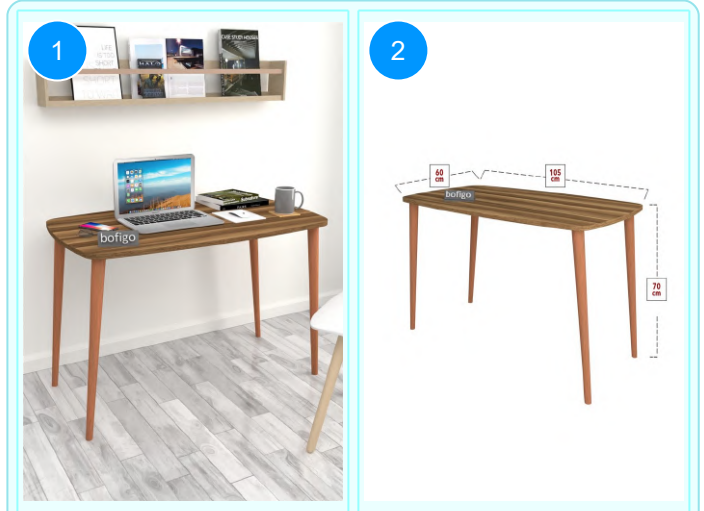

20-21-07 60X105 WOODEN TABLE

Colour	Width cm.	Height cm.	Depth cm.	Kg	CBM
WALNUT	105	70	60	9,2	0,0556

Top Surface Material: 18mm Melamine Faced Particle Board
Leg Material: Wooden Conical Leg
This product is delivered in one box.

CARTON NO:Carton 1
CARTON WEIGHT: 9,2 kg.
CARTON HEIGHT: 7,8 cm.
CARTON WIDTH: 111,5 cm
CARTON DEPTH:64 cm.