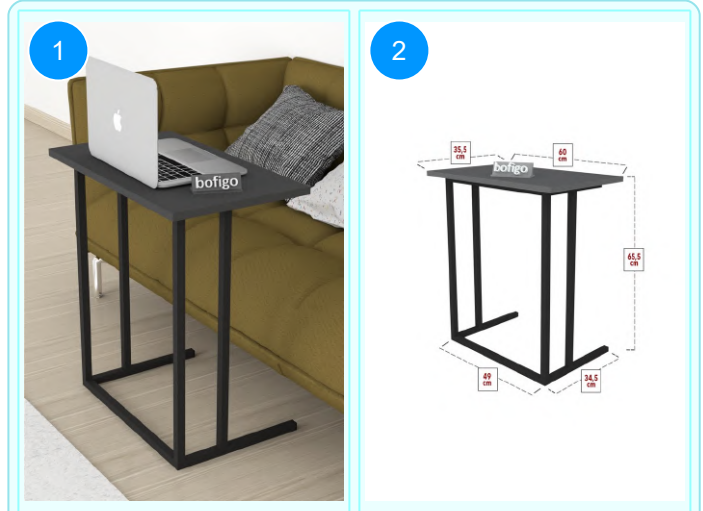

17-03-08 METAL LAPTOP TABLE

Colour	Width cm.	Height cm.	Depth cm.	Kg	CBM
ANTHRACITE	60	65,5	35,5	4,3	0,0123

Top Surface Material: 18mm Melamine Faced Particle Board
Leg Material: 20*20 0,7mm profile
This product is delivered in one box.

CARTON NO: Carton 1
CARTON WEIGHT: 4.5 kg.
CARTON HEIGHT: 3.5 cm.
CARTON DEPTH: 52.4 cm.
CARTON WIDTH: 67,3 cm.