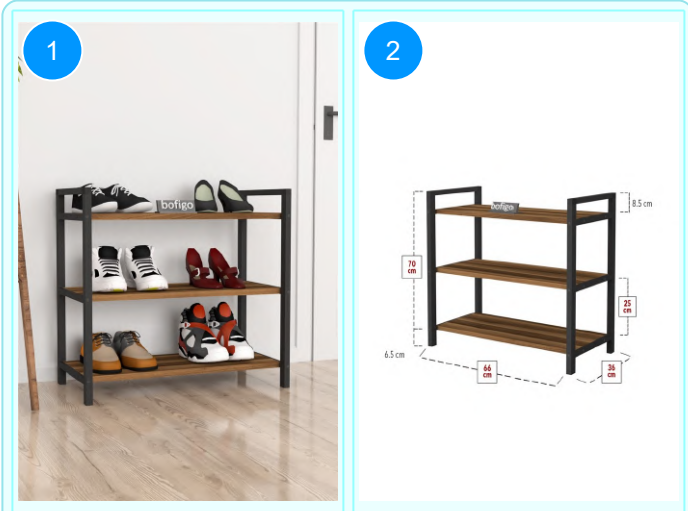

BOFIGO CATALOGUE | FURNITURES | SHOERACKS | 3 SHELVES METAL SHOE RACK

18-01-07 3 SHELVES METAL SHOE RACK

Colour	Width cm.	Height cm.	Depth cm.	Kg	CBM
WALNUT	66	70	36	9,2	0,0346

Top Surface Material: 18mm Melamine Faced Particle Board
This product is delivered in one box.

CARTON NO: Carton 1
CARTON WEIGHT: 9,4 kg.
CARTON HEIGHT: 13 cm.
CARTON DEPTH: 37 cm.
CARTON WIDTH: 72 cm.