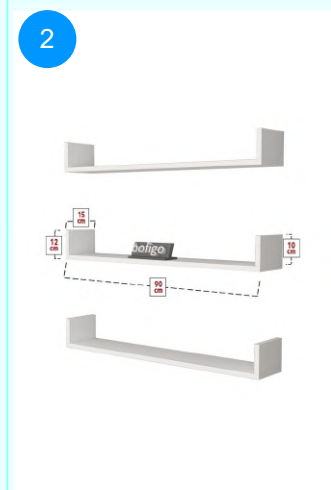

13-12-01 FLYING SHELF 90 CM

Colour	Width cm.	Height cm.	Depth cm.	Kg	CBM
WHITE	90	10	15	6,5	0,0201

Top Surface Material: 18mm Melamine Faced Particle Board
This product is delivered in one box.

CARTON NO: Carton 1
CARTON WEIGHT: 6,7 kg.
CARTON HEIGHT: 11 cm.
CARTON DEPTH: 18,8 cm.
CARTON WIDTH: 97,3 cm.