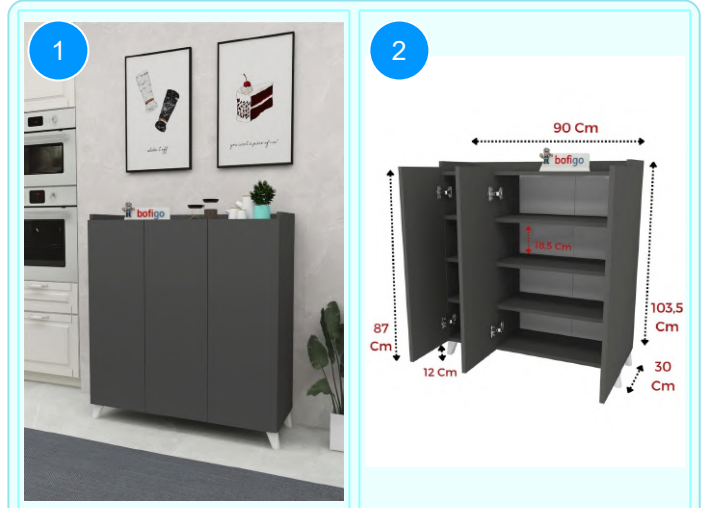

12-30-08 MULTIFUNCTIONEL CABINET WITH 3 DOORS

Colour	Width cm.	Height cm.	Depth cm.	Kg	CBM
ANTHRACITE	90	103,5	30	(2/1)18,2 (2/2)17,5	0,0659

Top Surface Material: 18mm Melamine Faced Particle Board
This product is delivered in two boxes.

CARTON NO: Carton 1/2
CARTON WEIGHT:18,4 kg. / 17.7 kg.
CARTON HEIGHT: 12 cm. / 14,2 cm.
CARTON DEPTH: 37,7 cm. / 35,5 cm.
CARTON WIDTH: 97,8 cm. / 92 cm.