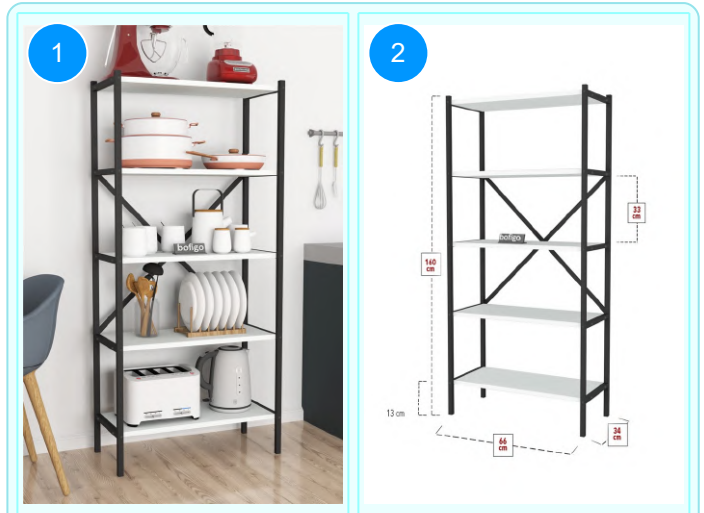

BOFIGO CATALOGUE | FURNITURES | KITCHEN ORGANIZERS | 5 SHELVES KITCHEN ORGANIZER

13-05-01 5 SHELVES KITCHEN ORGANIZER

Colour	Width cm.	Height cm.	Depth cm.	Kg	CBM
WHITE	66	160	34	15,8	0,0638

Top Surface Material: 18mm Melamine Faced Particle Board
Leg Material: 20*20 0,7mm profile
This product is delivered in one box.

CARTON NO: Carton 1
CARTON WEIGHT: 16 kg.
CARTON HEIGHT: 11 cm.
CARTON DEPTH: 36 cm.
CARTON WIDTH: 161 cm.