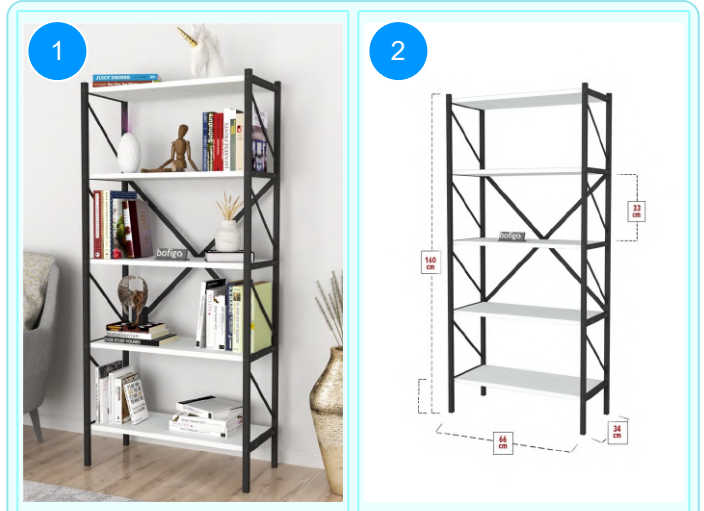

15-01-01 5 SHELVES METAL BOOKSHELF

Colour	Width cm.	Height cm.	Depth cm.	Kg	CBM
WHITE	66	160	34	15,8	0,0638

Top Surface Material: 18mm Melamine Faced Particle Board
Leg Material: 20*20/30 0,7mm profile
This product is delivered in one box.

CARTON NO:Carton 1
CARTON WEIGHT: 16 kg.
CARTON HEIGHT: 11 cm.
CARTON WIDTH: 161 cm.
CARTON DEPTH: 36 cm.