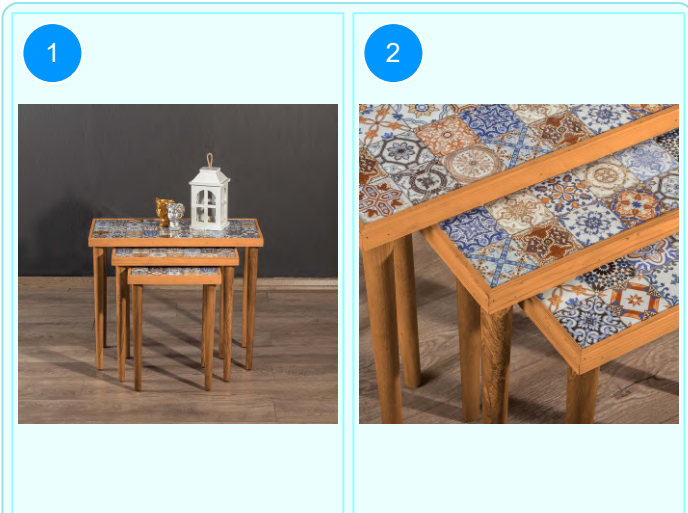

25*30 3 SET TILE PATTERNED TABLE

Colour	Width cm.	Height cm.	Depth cm.	Kg	CBM
BEECH	62	50	32	15	0,0530

Top Surface Material: 18mm Melamine Faced Particle Board
Leg Material: Hornbeam
This product is delivered in one box.

CARTON NO: Carton 1
CARTON WEIGHT: 15,2 kg.
CARTON HEIGHT: 10 cm.
CARTON DEPTH: 106 cm.
CARTON WIDTH: 50 cm.