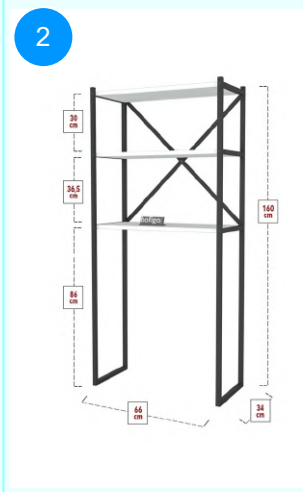

13-03-01 METAL BATHROOM ORGANIZER

Colour	Width cm.	Height cm.	Depth cm.	Kg	CBM
WHITE	66	160	34	11	0,0418

Top Surface Material: 18mm Melamine Faced Particle Board
Leg Material: 20*20 0,7mm profile
This product is delivered in one box.

CARTON NO: Carton 1
CARTON WEIGHT: 11,2 kg.
CARTON HEIGHT: 7,3 cm.
CARTON DEPTH: 35,5 cm.
CARTON WIDTH: 161,5 cm.