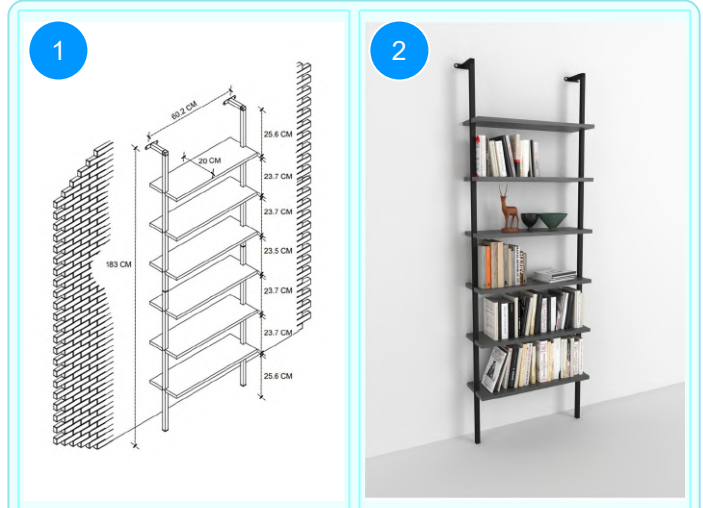

15-66-08 WALL MOUNTED 6 SHELVES METAL BOOKSHELF

Colour	Width cm.	Height cm.	Depth cm.	Kg	CBM
ANHTRACITE	60,2	183	20	10,5	0,033

Top Surface Material: 18mm Melamine Faced Particle Board
Leg Material: 20*20/30 0,7mm profile
This product is delivered in one box.

CARTON NO:Carton 1
CARTON WEIGHT: 10,5 kg.
CARTON HEIGHT: 14 cm.
CARTON WIDTH: 24,5 cm.
CARTON DEPTH: 97 cm.