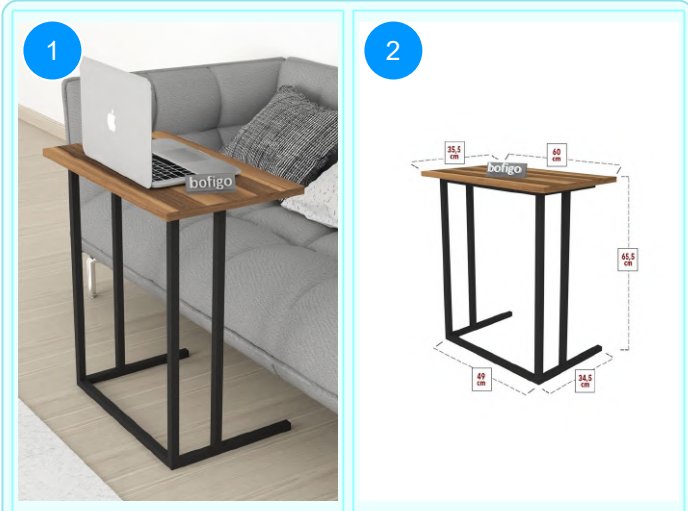

BOFIGO CATALOGUE | FURNITURES | TABLES | METAL LAPTOP TABLES

17-03-07 METAL LAPTOP TABLE

Colour	Width cm.	Height cm.	Depth cm.	Kg	CBM
WALNUT	60	65,5	35,5	4,3	0,0123

Top Surface Material: 18mm Melamine Faced Particle Board
Leg Material: 20*20 0,7mm profile
This product is delivered in one box.

CARTON NO: Carton 1
CARTON WEIGHT: 4.5 kg.
CARTON HEIGHT: 3.5 cm.
CARTON DEPTH: 52.4 cm.
CARTON WIDTH: 67,3 cm.