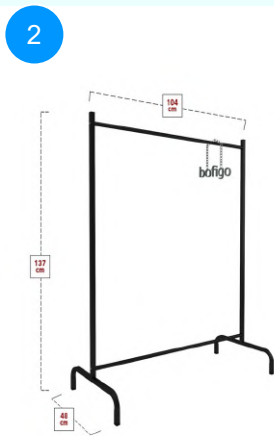

21-01-10 METAL CLOTHES HANGER

Colour	Width cm.	Height cm.	Depth cm.	Kg	CBM
BLACK	104	137	48	2	0,00755

This product is delivered in one box.