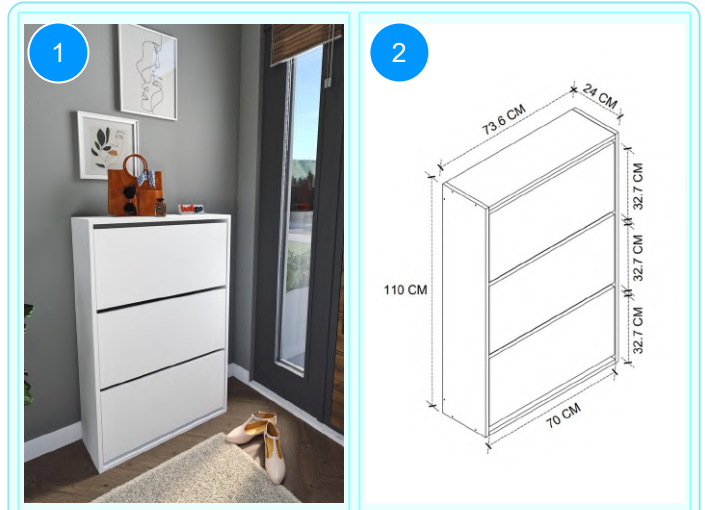

18-03-01 DECORATIVE SHOERACK

Colour	Width cm.	Height cm.	Depth cm.	Kg	CBM
WHITE	73,6	110	24	(2/1)11,8 (2/2)11,1	0,0670

Top Surface Material: 18mm Melamine Faced Particle Board
This product is delivered in two boxes.

CARTON NO: Carton 1/2
CARTON WEIGHT: 12 kg. / 11,3 kg.
CARTON HEIGHT: 10,3 cm. / 12,5 cm.
CARTON DEPTH: 36,5 cm. / 26 cm.
CARTON WIDTH: 76 cm. / 118 cm.