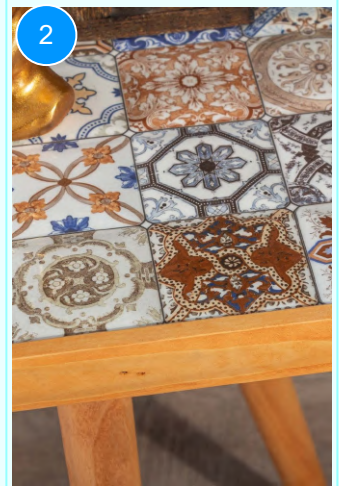

32*32 TILE PATTERNED TABLE 32*32

Colour	Width cm.	Height cm.	Depth cm.	Kg	CBM
BEECH	32	45	32	3,5	0,0137

Top Surface Material: 18mm Melamine Faced Particle Board
Leg Material: Hornbeam
This product is delivered in one box.

CARTON NO: Carton 1
CARTON WEIGHT: 3,7 kg.
CARTON HEIGHT: 10 cm.
CARTON DEPTH: 37 cm.
CARTON WIDTH: 37 cm.