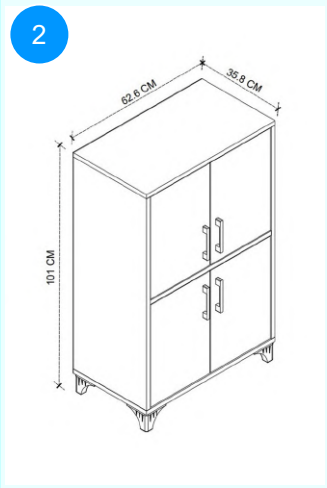

12-46-01 LARGE KITCHEN CABINET

Colour	Width cm.	Height cm.	Depth cm.	Kg	CBM
WHITE	62,6	190,9	35,8		0,0638

Top Surface Material: 18mm Particle Board
This product is delivered in two boxes.

CARTON NO: 1&2
CARTON WEIGHT: 17 kg. / 29 kg.
CARTON HEIGHT: 14 cm./ 10 cm.
CARTON DEPTH: 40 cm./ 40 cm.
CARTON WIDTH: 78,5 cm. / 185 cm.