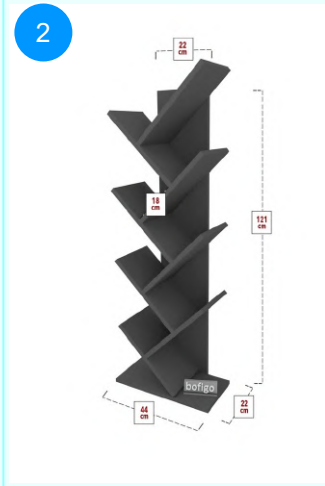

15-11-08 TREE BOOKSHELF

Colour	Width cm.	Height cm.	Depth cm.	Kg	CBM
ANTHRACITE	44	121	22	11,3	0,0284

Top Surface Material: 18mm Melamine Faced Particle Board
This product is delivered in one box.

CARTON NO:Carton 1
CARTON WEIGHT: 11,5 kg.
CARTON HEIGHT: 8,5 cm.
CARTON WIDTH: 128,5 cm.
CARTON DEPTH: 26 cm.