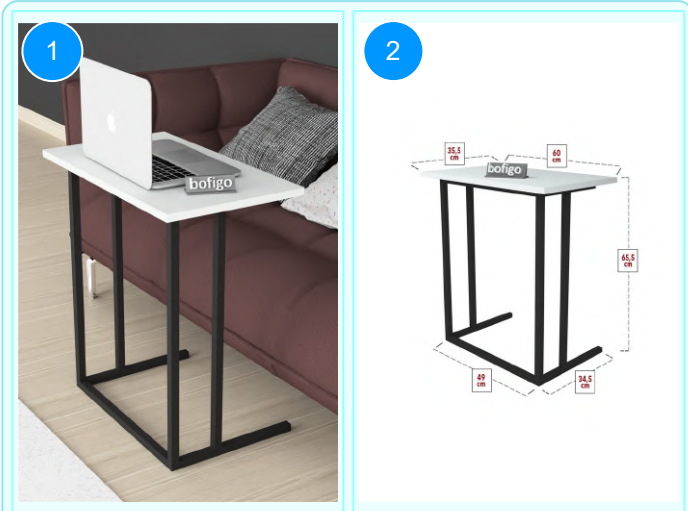

BOFIGO CATALOGUE | FURNITURES | TABLES | METAL LAPTOP TABLES

17-03-01 METAL LAPTOP TABLE

Colour	Width cm.	Height cm.	Depth cm.	Kg	CBM
WHITE	60	65,5	35,5	4,3	0,0123

Top Surface Material: 18mm Melamine Faced Particle Board
Leg Material: 20*20 0,7mm profile
This product is delivered in one box.

CARTON NO: Carton 1
CARTON WEIGHT: 4,5 kg.
CARTON HEIGHT: 3,5 cm.
CARTON DEPTH: 52,4 cm.
CARTON WIDTH: 67,3 cm.