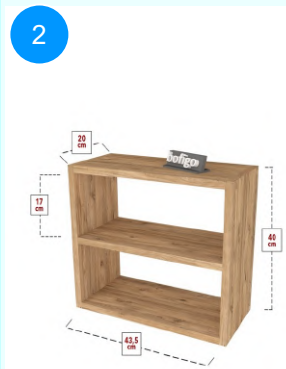

Top Surface Material: 18mm Melamine Faced Particle Board
This product is delivered in one box.

CARTON NO: Carton 1
CARTON WEIGHT: 4,7 kg.
CARTON HEIGHT: 11,2 cm.
CARTON DEPTH: 24,5 cm.
CARTON WIDTH: 47 cm.