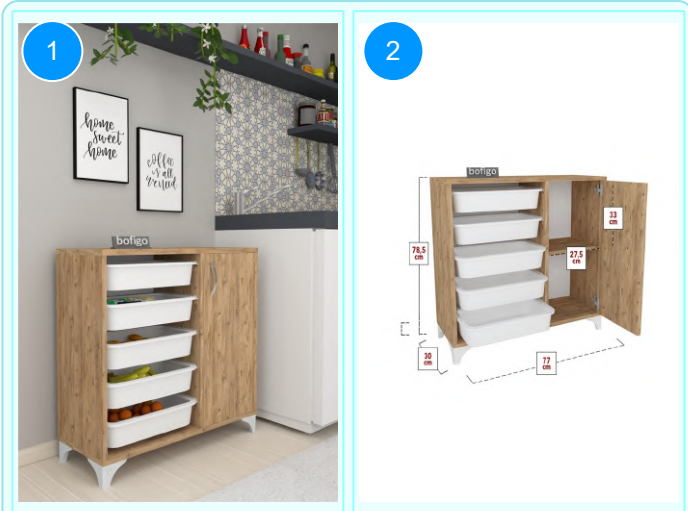

12-02-02 5 BASKETS MULTIFUNCTIONAL CABINET

Colour	Width cm.	Height cm.	Depth cm.	Kg	CBM
PINE	77	78,5	30	(2/1)16,4 (2/2)2,4	0,0719

Top Surface Material: 18mm Melamine Faced Particle Board
This product is delivered in two boxes.

CARTON NO: Carton 1/2
CARTON WEIGHT: 2,6 kg. / 16,8 kg.
CARTON HEIGHT: 16,5 cm. / 16 cm.
CARTON DEPTH: 31,5 cm. / 35,9 cm.
CARTON WIDTH: 41,5 cm. / 87,5 cm.