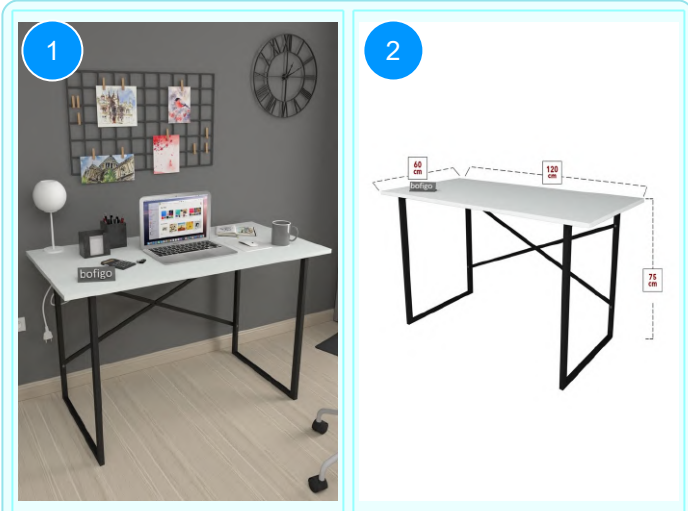

BOFIGO CATALOGUE | FURNITURES | DESKS | 60X120 METAL STUDY DESKS

20-05-01 60X120 METAL STUDY DESK

Colour	Width cm.	Height cm.	Depth cm.	Kg	CBM
WHITE	120	75	60	11,3	0,0510

Top Surface Material: 18mm Melamine Faced Particle Board
This product is delivered in one box.

CARTON NO:Carton 1
CARTON WEIGHT: 11,5 kg.
CARTON HEIGHT: 6 cm.
CARTON WIDTH: 126 cm
CARTON DEPTH:67,5 cm.