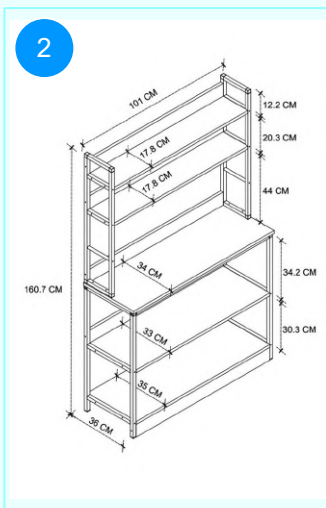

28-05-01 KITCHEN STAND WITH 5 SHELVES

Colour	Width cm.	Height cm.	Depth cm.	Kg	CBM
WHITE	101	160,7	36	24	0,082

Top Surface Material: 18mm Particle Board
This product is delivered in two boxes.

CARTON NO: 1
CARTON WEIGHT: 24,2 kg.
CARTON HEIGHT: 17,8 cm.
CARTON DEPTH: 40,6 cm.
CARTON WIDTH: 107 cm.