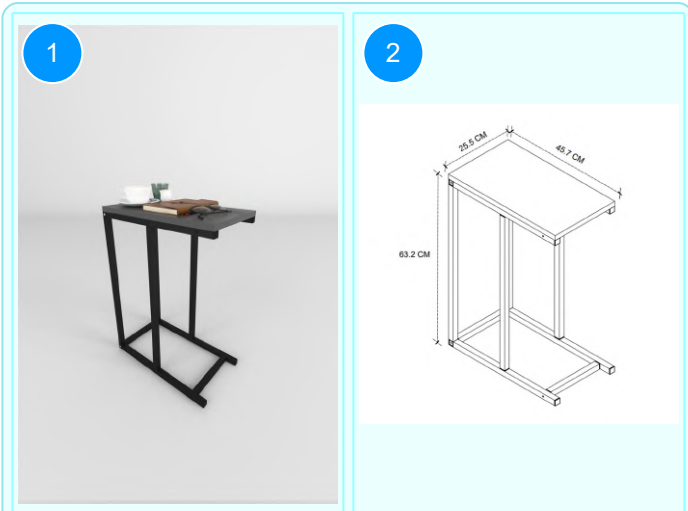

BOFIGO CATALOGUE | FURNITURES | TABLES | METAL NESTING TABLE

22-45-03 45*25 METAL SIDE TABLE

Colour	Width cm.	Height cm.	Depth cm.	Kg	CBM
ANTHRACITE	25,5	63,2	45,7	3,9	0,009

Top Surface Material: 18mm Melamine Faced Particle Board
This product is delivered in one box.

CARTON NO: 1
CARTON WEIGHT: 3,9 kg.
CARTON HEIGHT: 5 cm.
CARTON DEPTH: 63,5 cm.
CARTON WIDTH: 29 cm.