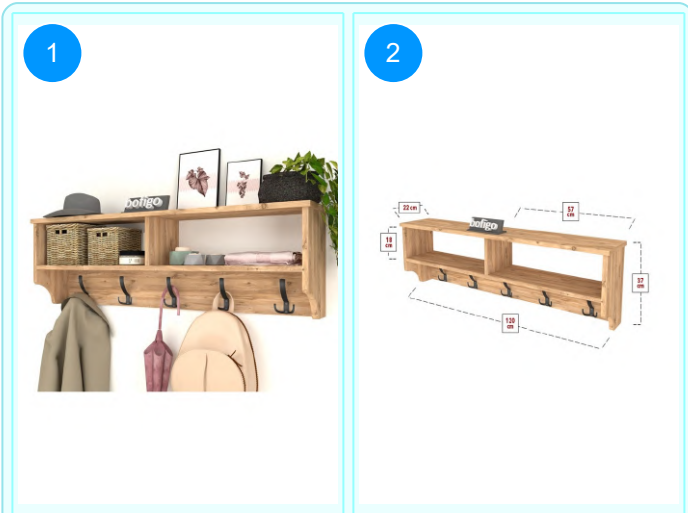

21-11-02 WALL MOUNTED CLOTHES HANGER 120 CM

Colour	Width cm.	Height cm.	Depth cm.	Kg	CBM
PINE	120	37	22	10,5	0,0288

Top Surface Material: 18mm Melamine Faced Particle Board
 This product is delivered in one box.