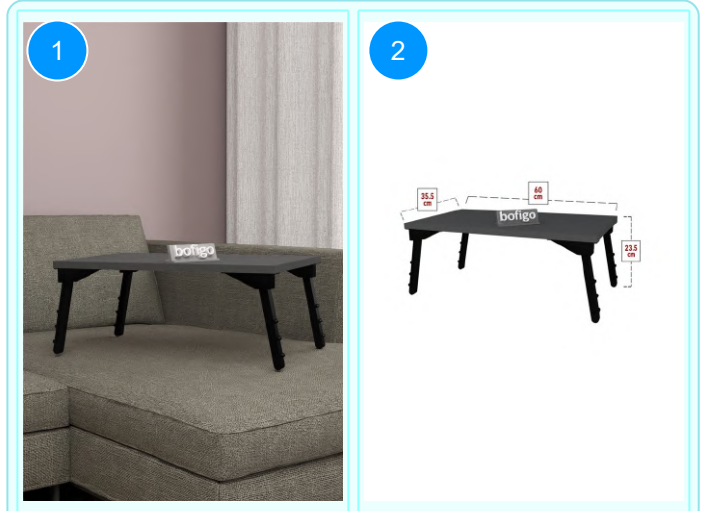

17-01-08 LAPTOP TABLE

Colour	Width cm.	Height cm.	Depth cm.	Kg	CBM
ANTHRACITE	60	23,5	35,5	3,1	

Top Surface Material: 18mm Melamine Faced Particle Board
Leg Material: Plastic Foot
This product is delivered in one box.

CARTON NO: Carton 1
CARTON WEIGHT: 3,3 kg.
CARTON HEIGHT: 5,5 cm.
CARTON DEPTH: 38,2 cm.
CARTON WIDTH: 66,3 cm.