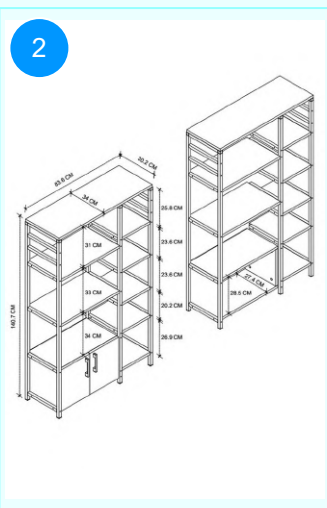

28-08-02 KITCHEN STAND WITH 2 DOORS AND 8 SHELVES

Colour	Width cm.	Height cm.	Depth cm.	Kg	CBM
PINE	83,6	140,7	30,2	26,28	0,082

Top Surface Material: 18mm Particle Board
This product is delivered in two boxes.

CARTON NO: 1
CARTON WEIGHT: 25,2 kg.
CARTON HEIGHT: 15,8 cm.
CARTON DEPTH: 34,9
CARTON WIDTH: 144,2