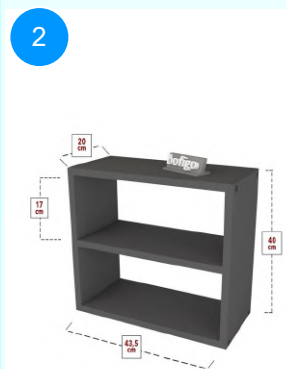

13-01-08 SPICE RACK FOR KITCHEN

Colour	Width cm.	Height cm.	Depth cm.	Kg	CBM
ANTHRACITE	43,5	40	20	4,5	0,0129

Top Surface Material: 18mm Melamine Faced Particle Board
This product is delivered in one box.

CARTON NO: Carton 1
CARTON WEIGHT: 4,7 kg.
CARTON HEIGHT: 11,2 cm.
CARTON DEPTH: 24,5 cm.
CARTON WIDTH: 47 cm.