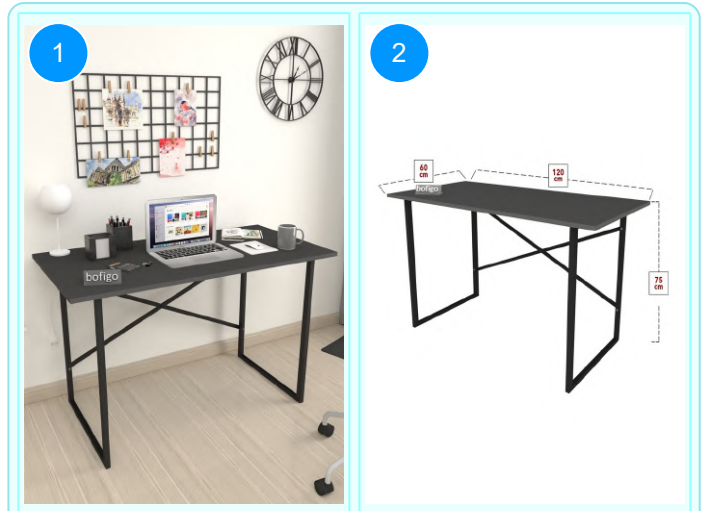

20-05-08 60X120 METAL STUDY DESK

Colour	Width cm.	Height cm.	Depth cm.	Kg	CBM
ANTHRACITE	120	75	60	11,3	0,0510

Top Surface Material: 18mm Melamine Faced Particle Board
This product is delivered in one box.

CARTON NO:Carton 1
CARTON WEIGHT: 11,5 kg.
CARTON HEIGHT: 6 cm.
CARTON WIDTH: 126 cm
CARTON DEPTH:67,5 cm.