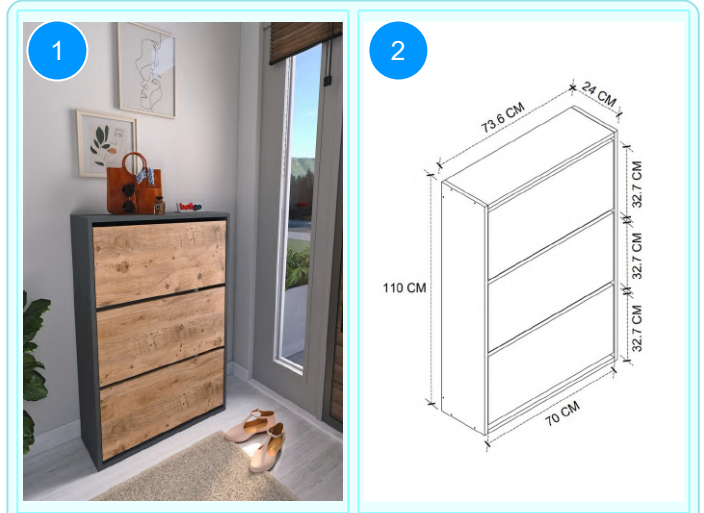

18-03-82 DECORATIVE SHOERACK

Colour	Width cm.	Height cm.	Depth cm.	Kg	CBM
ANTHRACITE-PINE	73,6	110	24	(2/1)11,8 (2/2)11,1	0,0670

Top Surface Material: 18mm Melamine Faced Particle Board
This product is delivered in two boxes.

CARTON NO: Carton 1/2
CARTON WEIGHT: 12 kg. / 11,3 kg.
CARTON HEIGHT: 10,3 cm. / 12,5 cm.
CARTON DEPTH: 36,5 cm. / 26 cm.
CARTON WIDTH: 76 cm. / 118 cm.