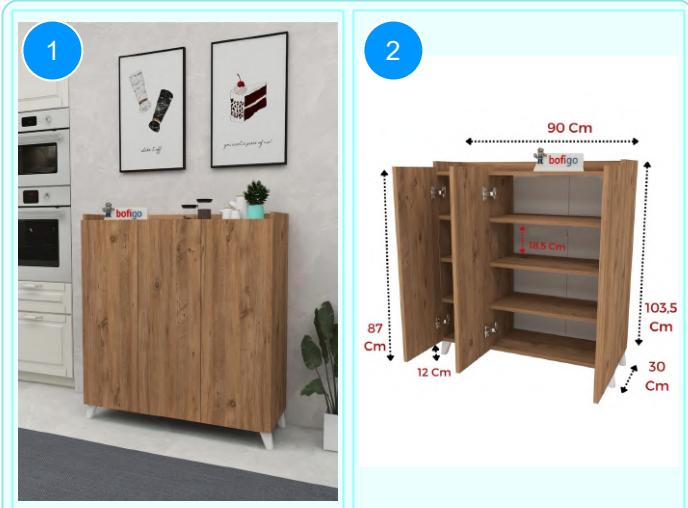

BOFIGO CATALOGUE | FURNITURES | MULTIPURPOSE CABINETS | MULTIFUNCTIONEL CABINET WITH 3 DOORS

12-30-02 MULTIFUNCTIONEL CABINET WITH 3 DOORS

Colour	Width cm.	Height cm.	Depth cm.	Kg	CBM
PINE	90	103,5	30	(2/1)18,2 (2/2)17,5	0,0659

Top Surface Material: 18mm Melamine Faced Particle Board
This product is delivered in two boxes.

CARTON NO: Carton 1/2
CARTON WEIGHT:18,4 kg. / 17.7 kg.
CARTON HEIGHT: 12 cm. / 14,2 cm.
CARTON DEPTH: 37,7 cm. / 35,5 cm.
CARTON WIDTH: 97,8 cm. / 92 cm.