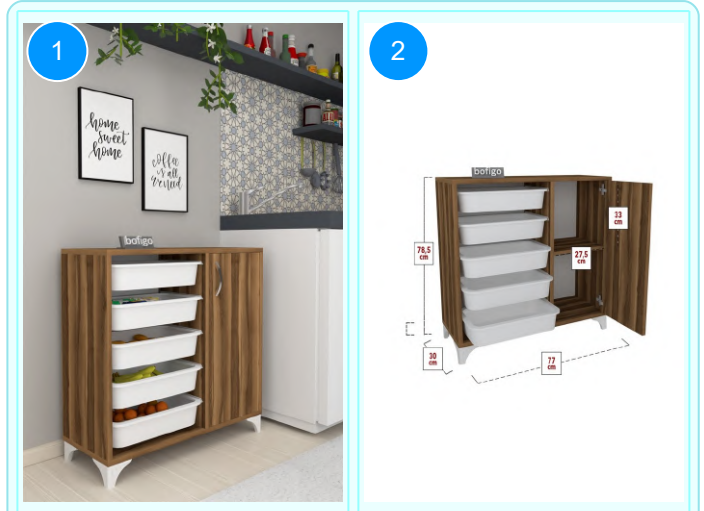

12-02-07 5 BASKETS MULTIFUNCTIONAL CABINET

Colour	Width cm.	Height cm.	Depth cm.	Kg	CBM
WALNUT	77	78,5	30	(2/1)16,4 (2/2)2,4	0,0719

Top Surface Material: 18mm Melamine Faced Particle Board
This product is delivered in two boxes.

CARTON NO: Carton 1/2
CARTON WEIGHT: 2,6 kg. / 16,8 kg.
CARTON HEIGHT: 16,5 cm. / 16 cm.
CARTON DEPTH: 31,5 cm. / 35,9 cm.
CARTON WIDTH: 41,5 cm. / 87,5 cm.