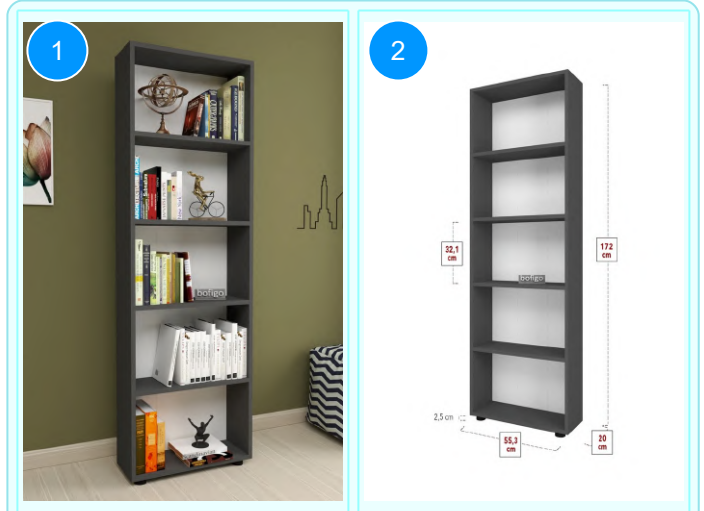

15-02-08 5 SHELVES CHIPBOARD BOOKSHELF

Colour	Width cm.	Height cm.	Depth cm.	Kg	CBM
ANTHRACITE	55,3	172	20	17,7	0,0610

Top Surface Material: 18mm Melamine Faced Particle Board
This product is delivered in one box.

CARTON NO:Carton 1
CARTON WEIGHT: 17,9 kg.
CARTON HEIGHT: 13 cm.
CARTON WIDTH: 180,5 cm.
CARTON DEPTH: 26 cm.