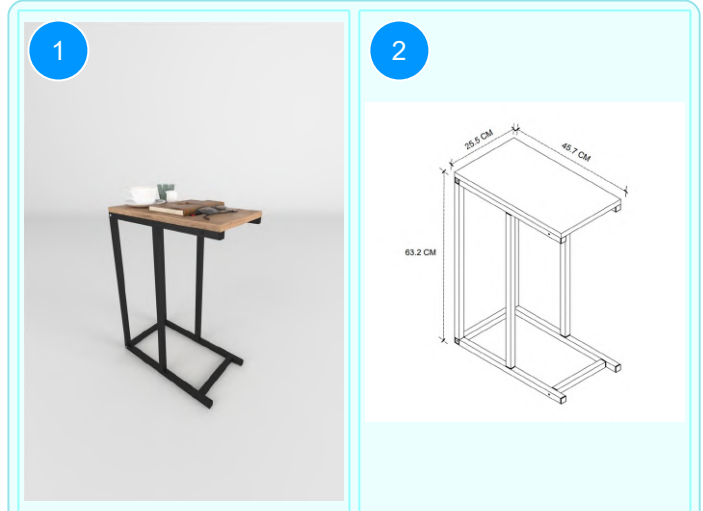

22-45-02 45*25 METAL SIDE TABLE

Colour	Width cm.	Height cm.	Depth cm.	Kg	CBM
PINE	25,5	63,2	45,7	3,9	0,009

Top Surface Material: 18mm Melamine Faced Particle Board
This product is delivered in one box.

CARTON NO: 1
CARTON WEIGHT: 3,9 kg.
CARTON HEIGHT: 5 cm.
CARTON DEPTH: 63,5 cm.
CARTON WIDTH: 29 cm.