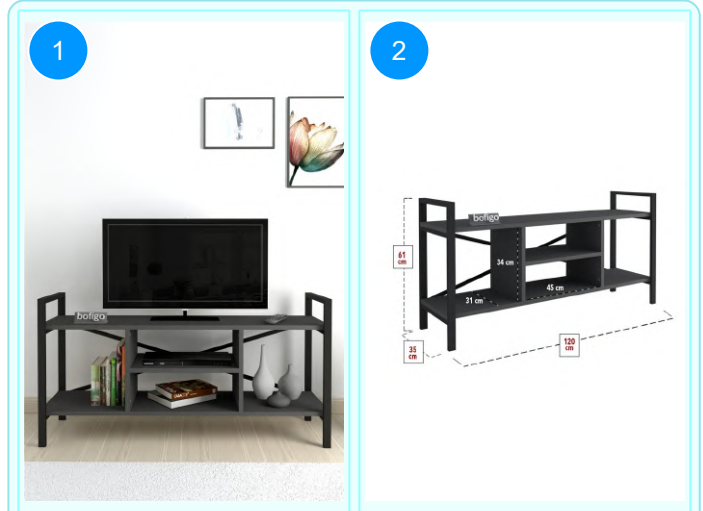

11-01-08 TV STAND

Colour	Width cm.	Height cm.	Depth cm.	Kg	CBM
ANTHRACITE	120	61	35	15,4	0,0518

Top Surface Material: 18mm Melamine Faced Particle Board
This product is delivered in one box.

CARTON NO: Carton 1
CARTON WEIGHT: 15,6 kg.
CARTON HEIGHT: 10,5 cm.
CARTON DEPTH: 38,3 cm.
CARTON WIDTH: 128,8 cm.