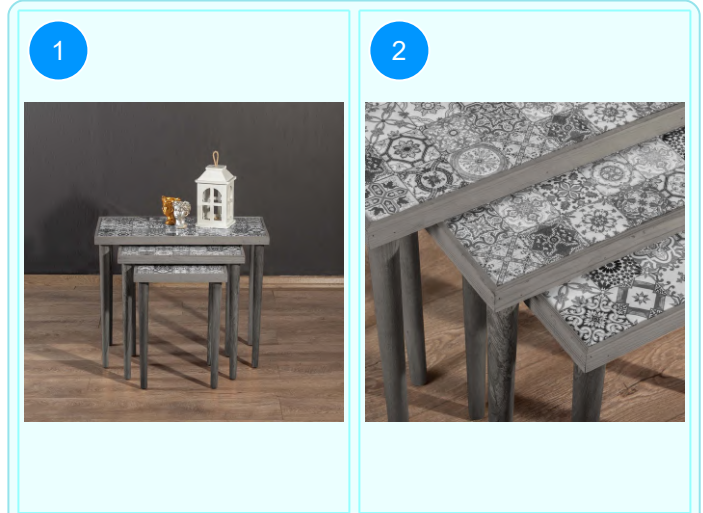

25*30 3 SET TILE PATTERNED TABLE

Colour	Width cm.	Height cm.	Depth cm.	Kg	CBM
GREY	62	50	32	15	0,0530

Top Surface Material: 18mm Melamine Faced Particle Board
Leg Material: Hornbeam
This product is delivered in one box.

CARTON NO: Carton 1
CARTON WEIGHT: 15,2 kg.
CARTON HEIGHT: 10 cm.
CARTON DEPTH: 106 cm.
CARTON WIDTH: 50 cm.