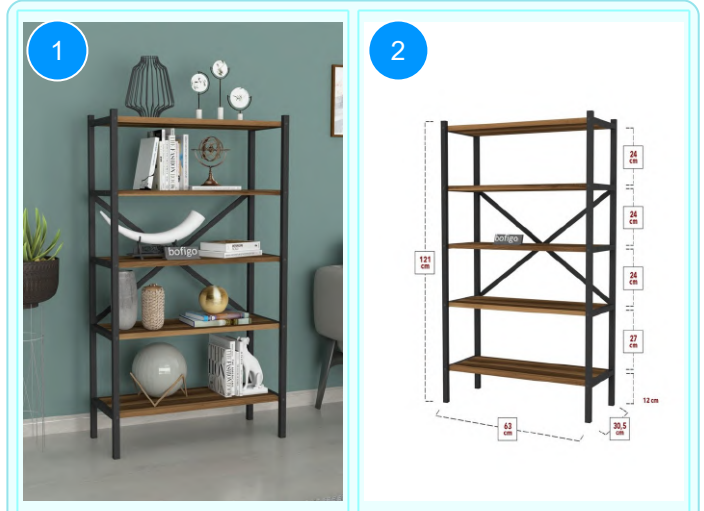

15-65-07 5 SHELVES URARTU BOOKSHELF

Colour	Width cm.	Height cm.	Depth cm.	Kg	CBM
WALNUT	63	121	30,5	12	0,0600

Top Surface Material: 18mm Melamine Faced Particle Board
Leg Material: 20*20/30 0,7mm profile
This product is delivered in one box.

CARTON NO:Carton 1
CARTON WEIGHT: 12,2 kg.
CARTON HEIGHT: 10,3 cm.
CARTON WIDTH: 122,5 cm.
CARTON DEPTH: 22 cm.