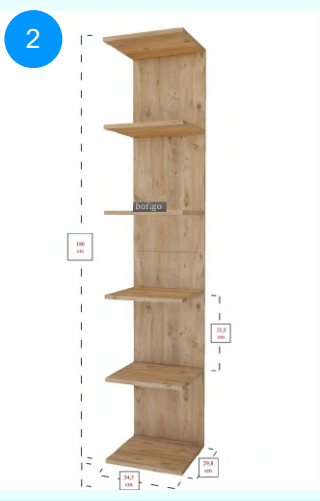

15-07-02 WALL MOUNTED BOOKCASE

Colour	Width cm.	Height cm.	Depth cm.	Kg	CBM
PINE	34,5	180	29,8	14,6	0,0359

Top Surface Material: 18mm Melamine Faced Particle Board
This product is delivered in one box.

CARTON NO: Carton 1
CARTON WEIGHT: 14,8 kg.
CARTON HEIGHT: 9,5 cm.
CARTON WIDTH: 94,5 cm.
CARTON DEPTH: 40 cm.