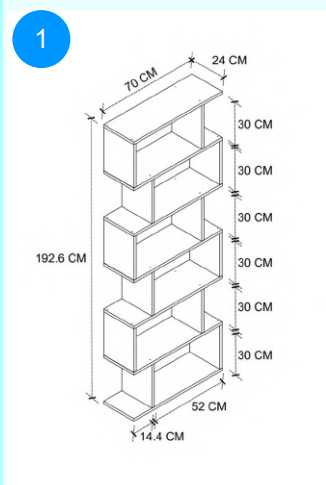

15-60-02 ZIGZAG BOOKSHELF WITH 6 SHELVES

Colour	Width cm.	Height cm.	Depth cm.	Kg	CBM
PINE	70	192,6	24	23,5	0,051

Top Surface Material: 18mm Melamine Faced Particle Board
This product is delivered in one box.

CARTON NO:Carton 1
CARTON WEIGHT: 23,5 kg.
CARTON HEIGHT: 25 cm.
CARTON WIDTH: 74 cm.
CARTON DEPTH: 27,5 cm.