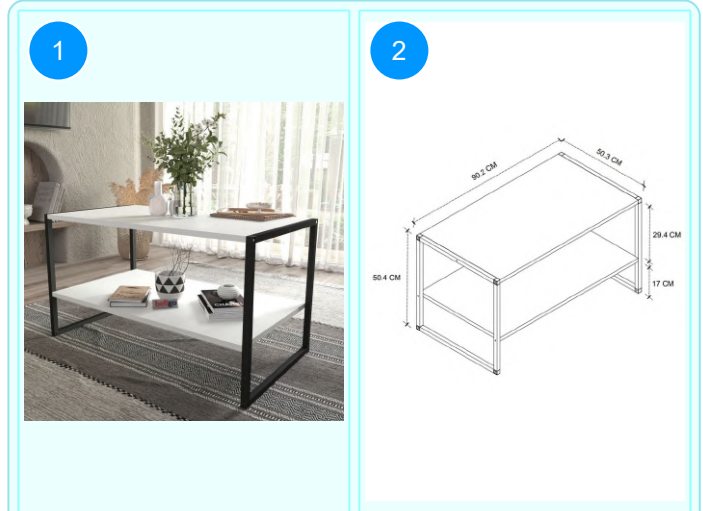

22-59-01 50*90 METAL COFFEE TABLE

Colour	Width cm.	Height cm.	Depth cm.	Kg	CBM
WHITE	90,2	50,4	50,3	12,6	0,047

Top Surface Material: 18mm Melamine Faced Particle Board
This product is delivered in one box.

CARTON NO: 1
CARTON WEIGHT: 12,6 kg.
CARTON HEIGHT: 9,1 cm.
CARTON DEPTH: 92,1 cm.
CARTON WIDTH: 56 cm.