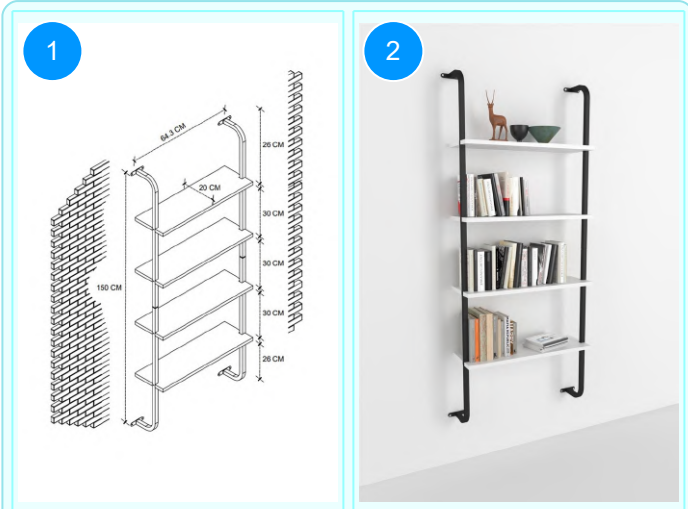

BOFIGO CATALOGUE | FURNITURES | BOOKSHELVES | WALL MOUNTED 4 SHELVES METAL BOOKSHELF

15-44-01 WALL MOUNTED 4 SHELVES METAL BOOKSHELF

Colour	Width cm.	Height cm.	Depth cm.	Kg	CBM
WHITE	64,3	150	20	8	0,026

Top Surface Material: 18mm Melamine Faced Particle Board
Leg Material: 20*20/30 0,7mm profile
This product is delivered in one box.

CARTON NO:Carton 1
CARTON WEIGHT: 8 kg.
CARTON HEIGHT: 13 cm.
CARTON WIDTH: 24,5 cm.
CARTON DEPTH: 81 cm.