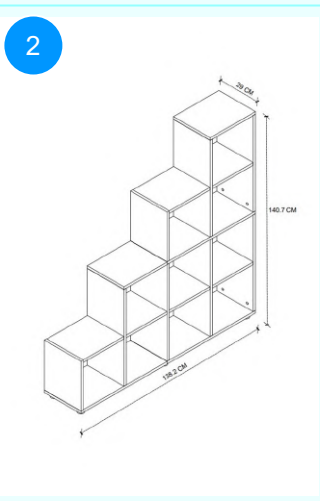

15-24-01 10 SHELVES - STAIR BOOKCASE

Colour	Width cm.	Height cm.	Depth cm.	Kg	CBM
WHITE	138,2	140	29	9	0,0147

Top Surface Material: 18mm Melamine Faced Particle Board
This product is delivered in two boxes.

CARTON NO: 1 & 2
CARTON WEIGHT: 18 / 13 kg.
CARTON HEIGHT: 16 / 12,5 cm.
CARTON WIDTH: 75 / 72 cm.
CARTON DEPTH: 33,5 / 33,5 cm.