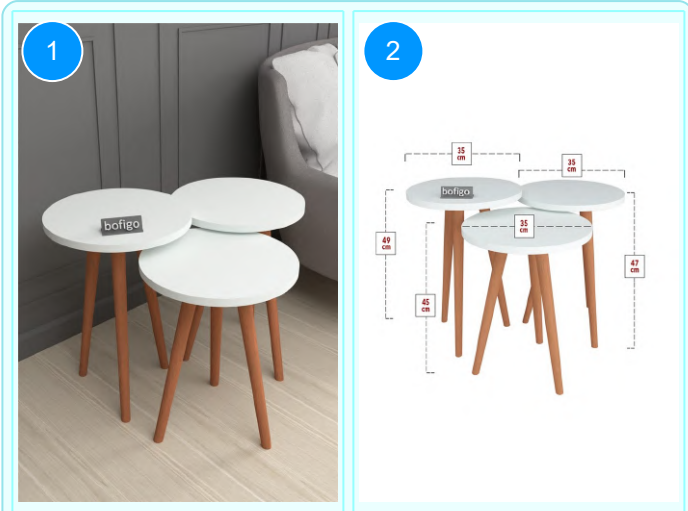

BOFIGO CATALOGUE | FURNITURES | TABLES | WOODEN NESTING TABLE

22-01-01 WOODEN NESTING TABLE

Colour	Width cm.	Height cm.	Depth cm.	Kg	CBM
WHITE	35	49	35	5,6	

Top Surface Material: 18mm Melamine Faced Particle Board
Leg Material: Wooden Conical Leg
This product is delivered in one box.

CARTON NO: Carton 1
CARTON WEIGHT: 5,8 kg.
CARTON HEIGHT: 10,3 cm.
CARTON DEPTH: 36,5 cm.
CARTON WIDTH: 50,2 cm.