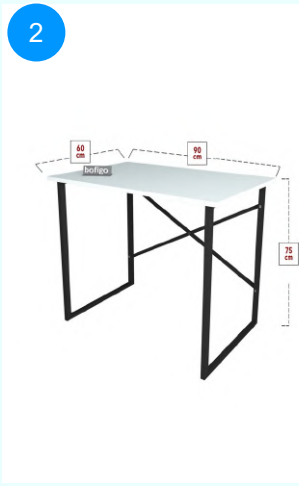

BOFIGO CATALOGUE | FURNITURES | DESKS | METAL STUDY DESKS

20-01-01 METAL STUDY DESK

Colour	Width cm.	Height cm.	Depth cm.	Kg	CBM
WHITE	90	75	60	10	0,0362

Top Surface Material: 18mm Melamine Faced Particle Board
This product is delivered in one box.

CARTON NO:Carton 1
CARTON WEIGHT: 10,2 kg.
CARTON HEIGHT: 5,8 cm.
CARTON WIDTH:96 cm
CARTON DEPTH:65 cm.