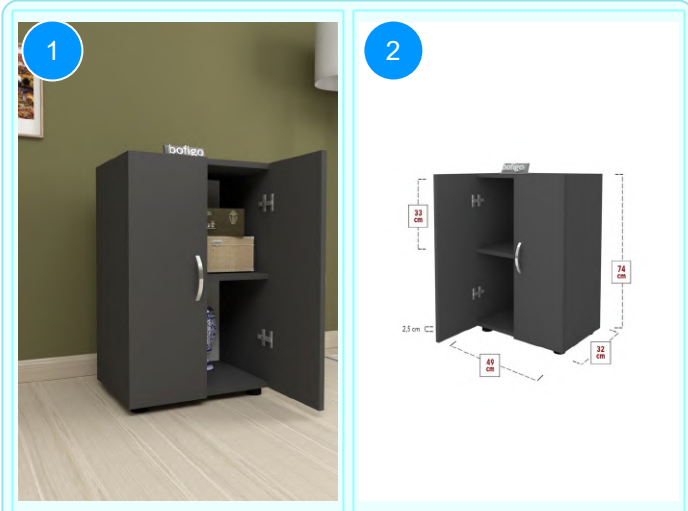

12-52-08 MULTIPURPOSE CABINET 2 SHELF

Colour	Width cm.	Height cm.	Depth cm.	Kg	CBM
ANTHRACITE	49	74	32	(2/1)8,8 (2/2) 7,3	0,0382

Top Surface Material: 18mm Melamine Faced Particle Board
This product is delivered in two boxes.

CARTON NO: Carton 1/2
CARTON WEIGHT:9 kg. / 7.5 kg.
CARTON HEIGHT: 9 cm. / 7.5 cm.
CARTON DEPTH: 34 cm./ 53 cm.
CARTON WIDTH: 80 cm. / 34,5 cm.