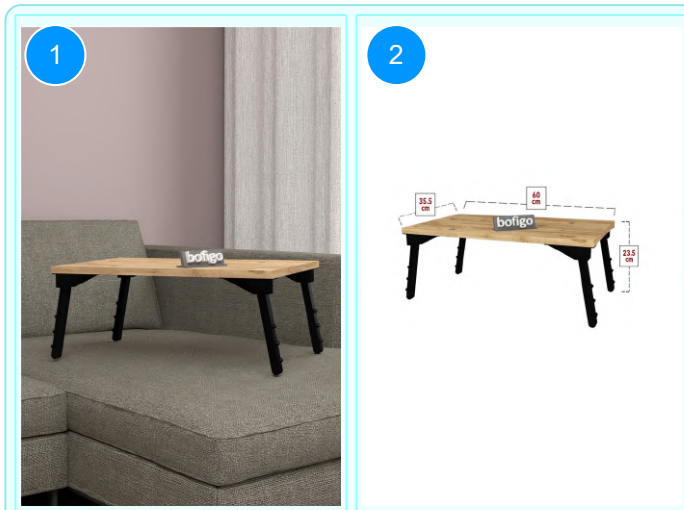

17-01-02 LAPTOP TABLE

Colour	Width cm.	Height cm.	Depth cm.	Kg	CBM
PINE	60	23,5	35,5	3,1	

Top Surface Material: 18mm Melamine Faced Particle Board
Leg Material: Plastic Foot
This product is delivered in one box.

CARTON NO: Carton 1
CARTON WEIGHT: 3,3 kg.
CARTON HEIGHT: 5,5 cm.
CARTON DEPTH: 38,2 cm.
CARTON WIDTH: 66,3 cm.