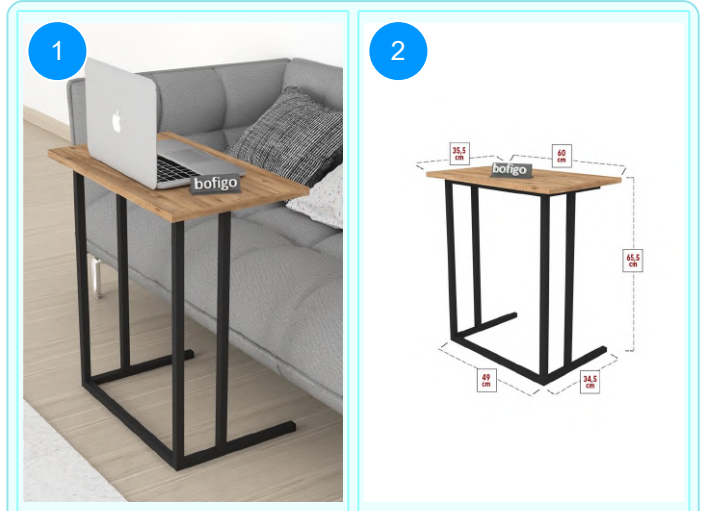

17-03-02 METAL LAPTOP TABLE

Colour	Width cm.	Height cm.	Depth cm.	Kg	CBM
PINE	60	65,5	35,5	4,3	0,0123

Top Surface Material: 18mm Melamine Faced Particle Board
Leg Material: 20*20 0,7mm profile
This product is delivered in one box.

CARTON NO: Carton 1
CARTON WEIGHT: 4,5 kg.
CARTON HEIGHT: 3,5 cm.
CARTON DEPTH: 52,4 cm.
CARTON WIDTH: 67,3 cm.