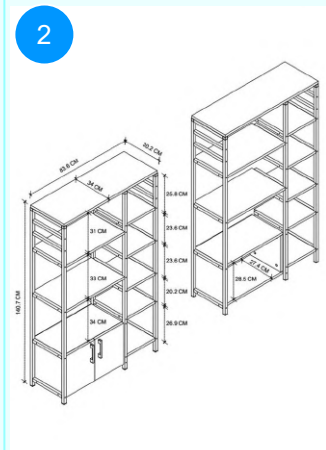

28-08-01 KITCHEN STAND WITH 2 DOORS AND 8 SHELVES

Colour	Width cm.	Height cm.	Depth cm.	Kg	CBM
WHITE	83,6	140,7	30,2	26,28	0,082

Top Surface Material: 18mm Particle Board
This product is delivered in two boxes.

CARTON NO: 1
CARTON WEIGHT: 25,2 kg.
CARTON HEIGHT: 15,8 cm.
CARTON DEPTH: 34,9
CARTON WIDTH: 144,2