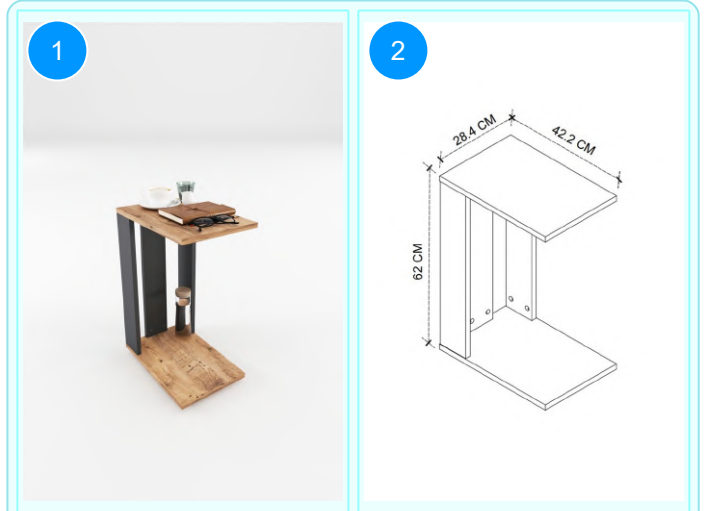

22-60-28 WHEELED COFFEE TABLE

Colour	Width cm.	Height cm.	Depth cm.	Kg	CBM
ANTHRACITE-PINE	28,4	62	42,2	5,1	

Top Surface Material: 18mm Melamine Faced Particle Board
This product is delivered in one box.

CARTON NO: 1
CARTON WEIGHT: 5,1 kg.
CARTON HEIGHT: 7 cm.
CARTON DEPTH: 62 cm.
CARTON WIDTH: 35 cm.