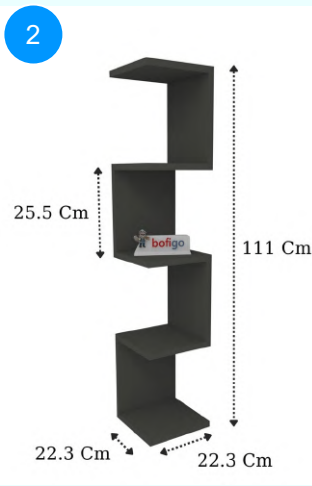

CARTON NO:Carton 1
CARTON WEIGHT: 5,6 kg.
CARTON HEIGHT: 17 cm.
CARTON WIDTH: 32 cm.
CARTON DEPTH: 27 cm.

15-12-02 ZIGZAG BOOKSHELF

Colour	Width cm.	Height cm.	Depth cm.	Kg	CBM
PINE	22,3	111	22,3	5,4	0,0147

Top Surface Material: 18mm Melamine Faced Particle Board
This product is delivered in one box.

CARTON NO:Carton 1
CARTON WEIGHT: 5,6 kg.
CARTON HEIGHT: 17 cm.
CARTON WIDTH: 32 cm.
CARTON DEPTH: 27 cm.

15-12-08 ZIGZAG BOOKSHELF