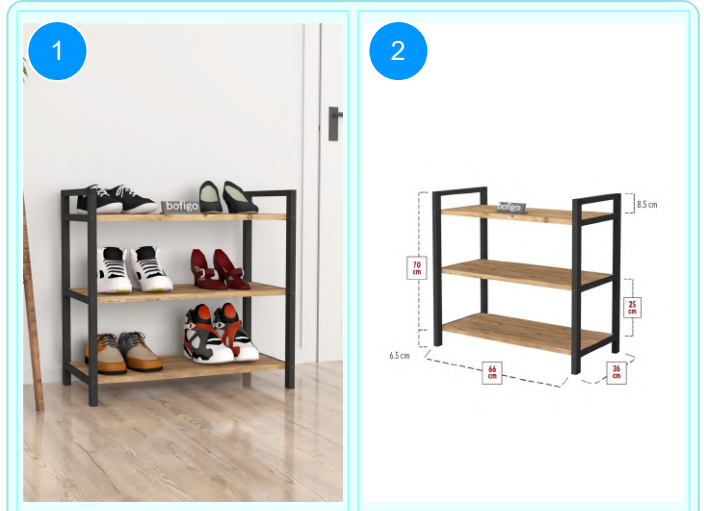

18-01-02 3 SHELVES METAL SHOE RACK

Colour	Width cm.	Height cm.	Depth cm.	Kg	CBM
PINE	66	70	36	9,2	0,0346

Top Surface Material: 18mm Melamine Faced Particle Board
This product is delivered in one box.

CARTON NO: Carton 1
CARTON WEIGHT: 9,4 kg.
CARTON HEIGHT: 13 cm.
CARTON DEPTH: 37 cm.
CARTON WIDTH: 72 cm.