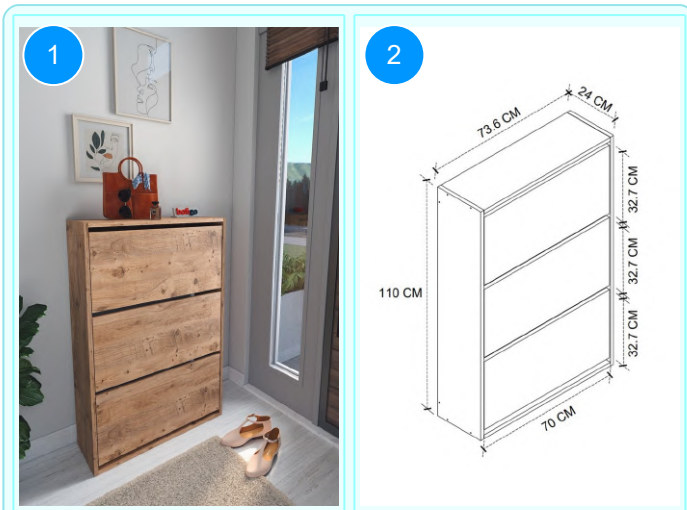

18-03-02 DECORATIVE SHOERACK

Colour	Width cm.	Height cm.	Depth cm.	Kg	CBM
PINE	73,6	110	24	(2/1)11,8 (2/2)11,1	0,0670

Top Surface Material: 18mm Melamine Faced Particle Board
This product is delivered in two boxes.

CARTON NO: Carton 1/2
CARTON WEIGHT: 12 kg. / 11,3 kg.
CARTON HEIGHT: 10,3 cm. / 12,5 cm.
CARTON DEPTH: 36,5 cm. / 26 cm.
CARTON WIDTH: 76 cm. / 118 cm.