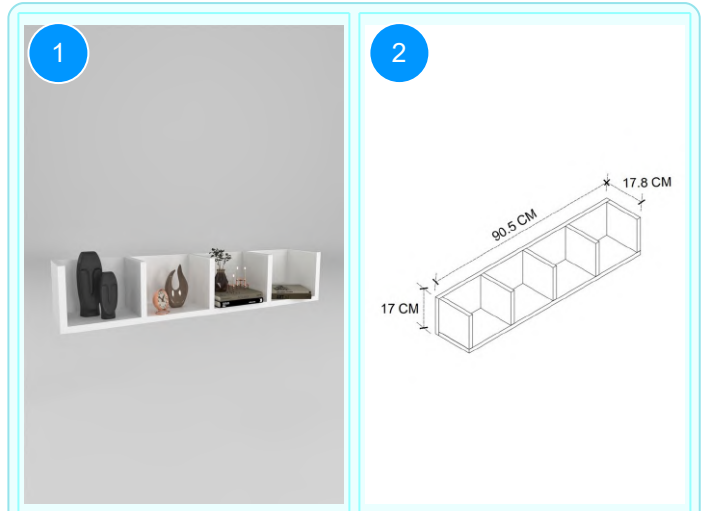

22-01-07-72-13-76 WALL MOUNTED SMALL BOOKSHELF

Colour	Width cm.	Height cm.	Depth cm.	Kg	CBM
WHITE	90,5	17	17,8	20	

Top Surface Material: 18mm Melamine Faced Particle Board
This product is delivered in one box.

CARTON NO: 1
CARTON WEIGHT: 5 kg.
CARTON HEIGHT: 7 cm.
CARTON DEPTH: 40 cm.
CARTON WIDTH: 96 cm