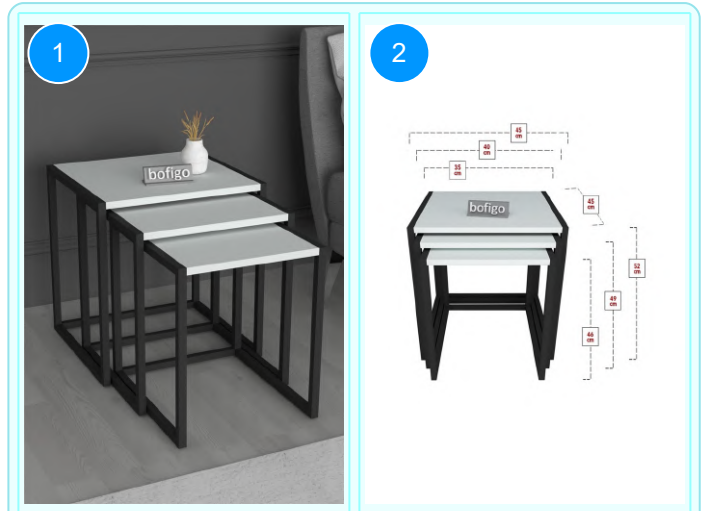

22-30-01 METAL NESTING TABLE

Colour	Width cm.	Height cm.	Depth cm.	Kg	CBM
WHITE	45	52	45	7,8	

Top Surface Material: 18mm Melamine Faced Particle Board
Leg Material: 20*20 0,7mm profile
This product is delivered in one box.

CARTON NO: Carton 1
CARTON WEIGHT: 8 kg.
CARTON HEIGHT: 13 cm.
CARTON DEPTH: 47 cm.
CARTON WIDTH: 56 cm.