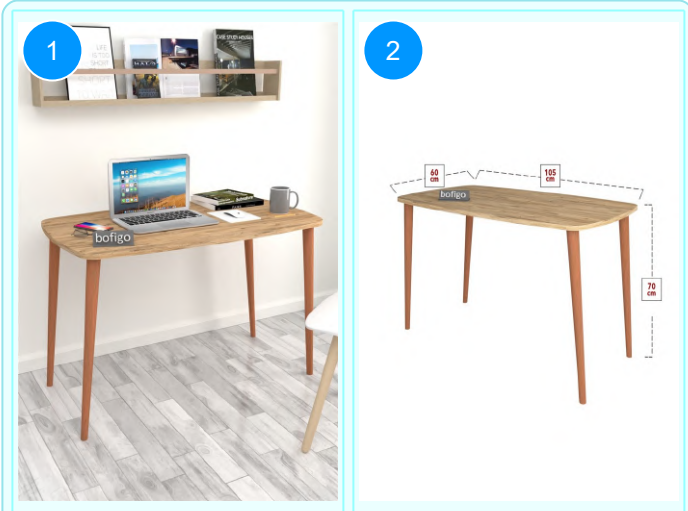

BOFIGO CATALOGUE | FURNITURES | DESKS | WOODEN LEG TABLES

20-21-02 60X105 WOODEN TABLE

Colour	Width cm.	Height cm.	Depth cm.	Kg	CBM
PINE	105	70	60	9,2	0,0556

Top Surface Material: 18mm Melamine Faced Particle Board
Leg Material: Wooden Conical Leg
This product is delivered in one box.

CARTON NO:Carton 1
CARTON WEIGHT: 9,2 kg.
CARTON HEIGHT: 7,8 cm.
CARTON WIDTH: 111,5 cm
CARTON DEPTH:64 cm.