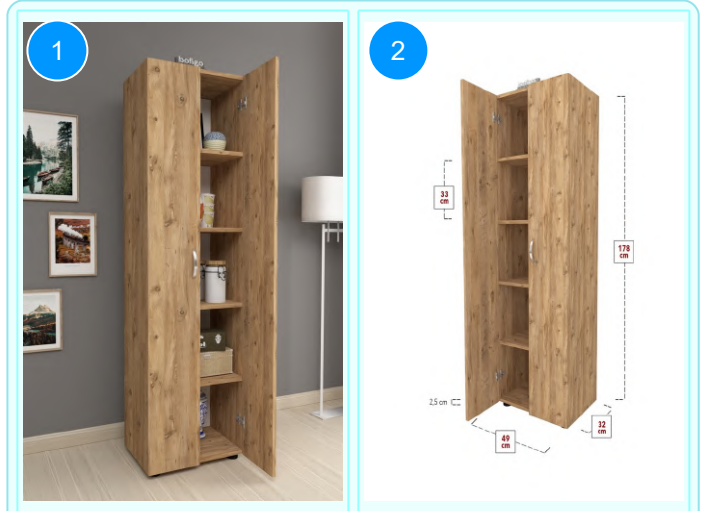

12-55-02 MULTIPURPOSE CABINET 5 SHELF

Colour	Width cm.	Height cm.	Depth cm.	Kg	CBM
PINE	49	178	32	(2/1)24 (2/2)12	0,0866

Top Surface Material: 18mm Melamine Faced Particle Board
This product is delivered in two boxes.

CARTON NO: Carton 1/2
CARTON WEIGHT:24 kg. / 11 kg.
CARTON HEIGHT: 10 cm. / 13 cm.
CARTON DEPTH: 34 cm./ 34 cm.
CARTON WIDTH: 184 cm. / 54 cm.