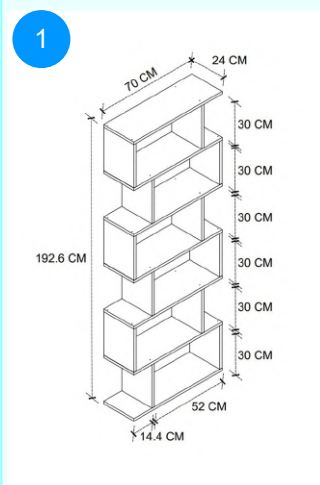

CARTON NO:Carton 1
CARTON WEIGHT: 23,5 kg.
CARTON HEIGHT: 25 cm.
CARTON WIDTH: 74 cm.
CARTON DEPTH: 27,5 cm.

15-60-02 ZIGZAG BOOKSHELF WITH 6 SHELVES

Colour	Width cm.	Height cm.	Depth cm.	Kg	CBM
PINE	70	192,6	24	23,5	0,051

Top Surface Material: 18mm Melamine Faced Particle Board
This product is delivered in one box.

CARTON NO:Carton 1
CARTON WEIGHT: 23,5 kg.
CARTON HEIGHT: 25 cm.
CARTON WIDTH: 74 cm.
CARTON DEPTH: 27,5 cm.