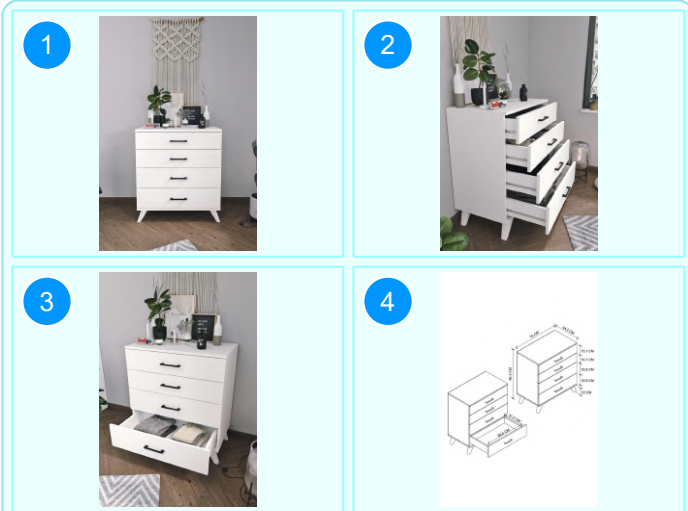

BOFIGO CATALOGUE | FURNITURES | DRESSERS

BOFIGO CATALOGUE | FURNITURES | DESKS | CHIPBOARD STUDY DESKS

27-02-01 DRESSER WITH LEG

Colour	Width cm.	Height cm.	Depth cm.	Kg	CBM
WHITE	76	85	44,2	40	0,095

Top Surface Material: 18mm Melamine Faced Particle Board
This product is delivered in two boxes.

CARTON NO	CARTON WEIGHT	CARTON HEIGHT
Carton 1	21 kg.	12,4 cm.
Carton 2	17 kg.	13,4 cm.