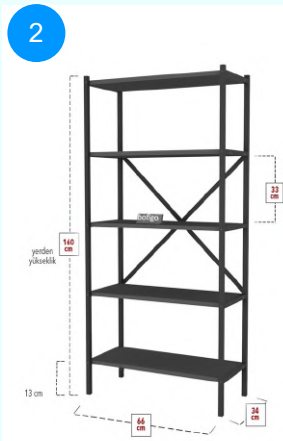

BOFIGO CATALOGUE | FURNITURES | KITCHEN ORGANIZERS | LARGE KITCHEN CABINET

13-05-08 5 SHELVES KITCHEN ORGANIZER

Colour	Width cm.	Height cm.	Depth cm.	Kg	CBM
ANTHRACITE	66	160	34	15,8	0,0638

Top Surface Material: 18mm Particle Board
Leg Material: 20*20 0,7mm profile
This product is delivered in one box.

CARTON NO: Carton 1
CARTON WEIGHT: 16 kg.
CARTON HEIGHT: 11 cm.
CARTON DEPTH: 36 cm.
CARTON WIDTH: 161 cm.