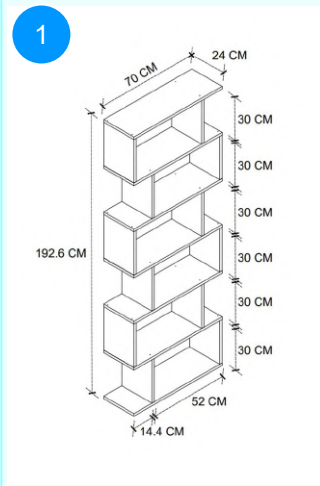

CARTON NO:Carton 1
CARTON WEIGHT: 5,6 kg.
CARTON HEIGHT: 17 cm.
CARTON WIDTH: 32 cm.
CARTON DEPTH: 27 cm.

15-12-02 ZIGZAG BOOKSHELF

Colour	Width cm.	Height cm.	Depth cm.	Kg	CBM
PINE	22,3	111	22,3	5,4	0,0147

Top Surface Material: 18mm Melamine Faced Particle Board
This product is delivered in one box.

CARTON NO:Carton 1
CARTON WEIGHT: 5,6 kg.
CARTON HEIGHT: 17 cm.
CARTON WIDTH: 32 cm.
CARTON DEPTH: 27 cm.

15-12-08 ZIGZAG BOOKSHELF

Colour	Width cm.	Height cm.	Depth cm.	Kg	CBM
ANTHRACITE	22,3	111	22,3	5,4	0,0147

Top Surface Material: 18mm Melamine Faced Particle Board
This product is delivered in one box.

CARTON NO:Carton 1
CARTON WEIGHT: 5,6 kg.
CARTON HEIGHT: 17 cm.
CARTON WIDTH: 32 cm.
CARTON DEPTH: 27 cm.