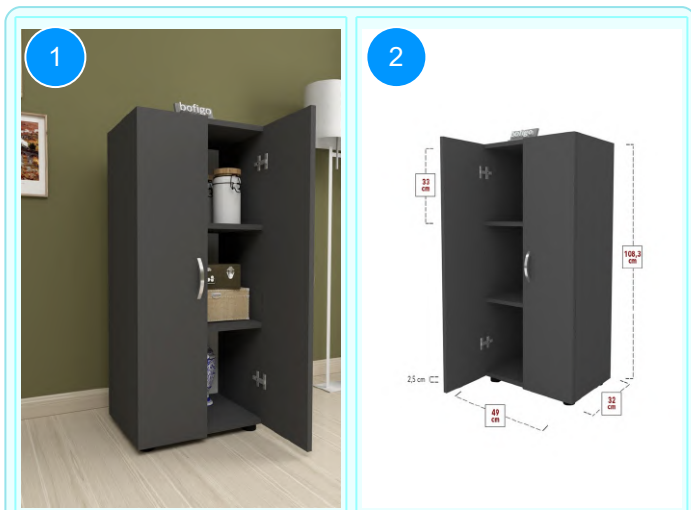

12-53-08 MULTIPURPOSE CABINET 3 SHELF

Colour	Width cm.	Height cm.	Depth cm.	Kg	CBM
ANTHRACITE	49	108,5	32	(2/1)14,8 (2/2) 5,8	0,0550

Top Surface Material: 18mm Melamine Faced Particle Board
This product is delivered in two boxes.

CARTON NO: Carton 1/2
CARTON WEIGHT:15 kg. / 6 kg.
CARTON HEIGHT: 10 cm. / 9 cm.
CARTON DEPTH: 34 cm./ 34 cm.
CARTON WIDTH: 115 cm. / 52 cm.