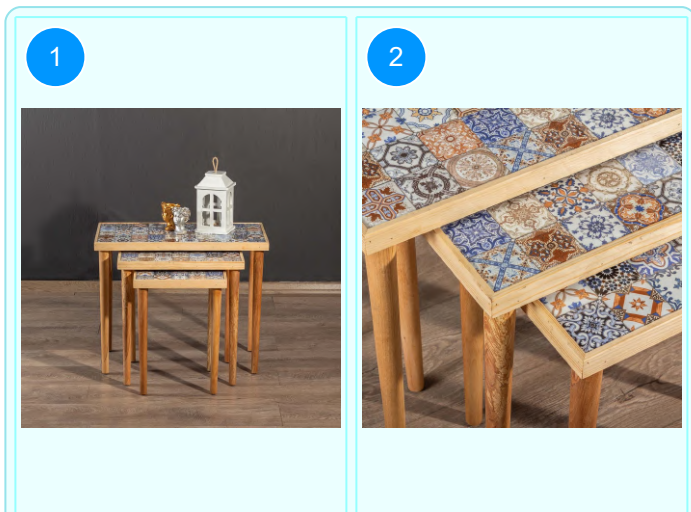

25*30 3 SET TILE PATTERNED TABLE

Colour	Width cm.	Height cm.	Depth cm.	Kg	CBM
NATURAL	62	50	32	15	0,0530

Top Surface Material: 18mm Melamine Faced Particle Board
Leg Material: Hornbeam
This product is delivered in one box.

CARTON NO: Carton 1
CARTON WEIGHT: 15,2 kg.
CARTON HEIGHT: 10 cm.
CARTON DEPTH: 106 cm.
CARTON WIDTH: 50 cm.