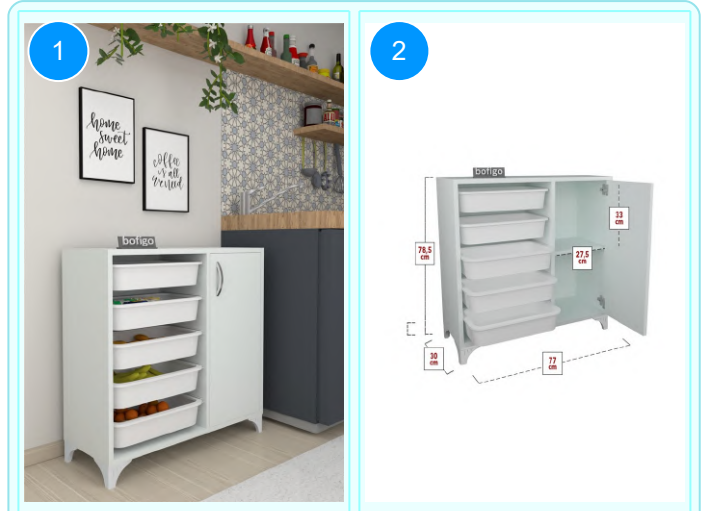

12-02-01 5 BASKETS MULTIFUNCTIONAL CABINET

Colour	Width cm.	Height cm.	Depth cm.	Kg	CBM
WHITE	77	78,5	30	(2/1)16,4 (2/2)2,4	0,0719

Top Surface Material: 18mm Melamine Faced Particle Board
This product is delivered in two boxes.

CARTON NO: Carton 1/2
CARTON WEIGHT: 2,6 kg. / 16,8 kg.
CARTON HEIGHT: 16,5 cm. / 16 cm.
CARTON DEPTH: 31,5 cm. / 35,9 cm.
CARTON WIDTH: 41,5 cm. / 87,5 cm.