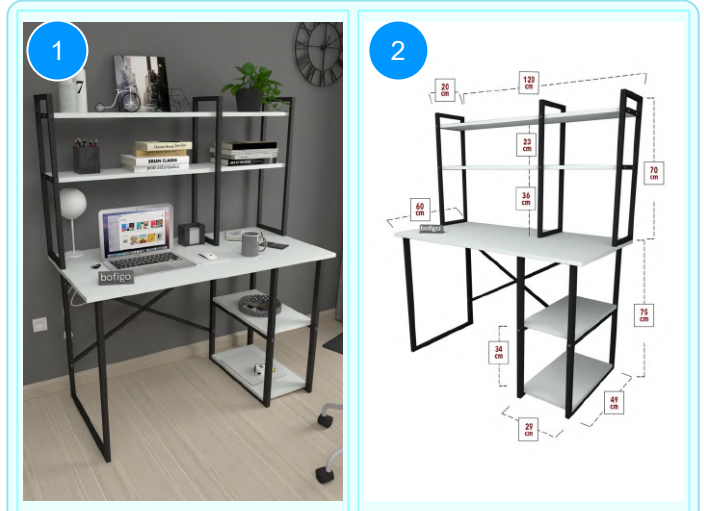

20-02-01-01 2 SHELVES METAL STUDY DESK

Colour	Width cm.	Height cm.	Depth cm.	Kg	CBM
WHITE	120	75	60	17	0,0623