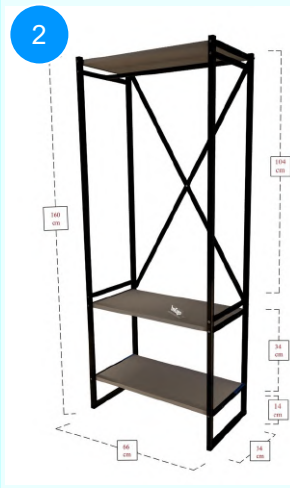

Top Surface Material: 18mm Melamine Faced Particle Board
 Leg Material: 20*20*0,7 mm. Profile
 This product is delivered in one box.

CARTON NO: Carton 1
 CARTON WEIGHT: 12,4 kg.
 CARTON HEIGHT: 7,3 cm.
 CARTON DEPTH: 35,5 cm.
 CARTON WIDTH: 160 cm.