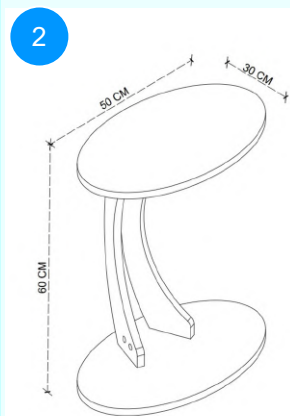

22-04-01 ELLIPSE COFFEE TABLE

Colour	Width cm.	Height cm.	Depth cm.	Kg	CBM
WHITE	50	60	30	4	

Top Surface Material: 18mm Melamine Faced Particle Board
This product is delivered in one box.

CARTON NO: Carton 1
CARTON WEIGHT: 4 kg.
CARTON HEIGHT: 4,8 cm.
CARTON DEPTH: 61 cm.
CARTON WIDTH: 40,5 cm.