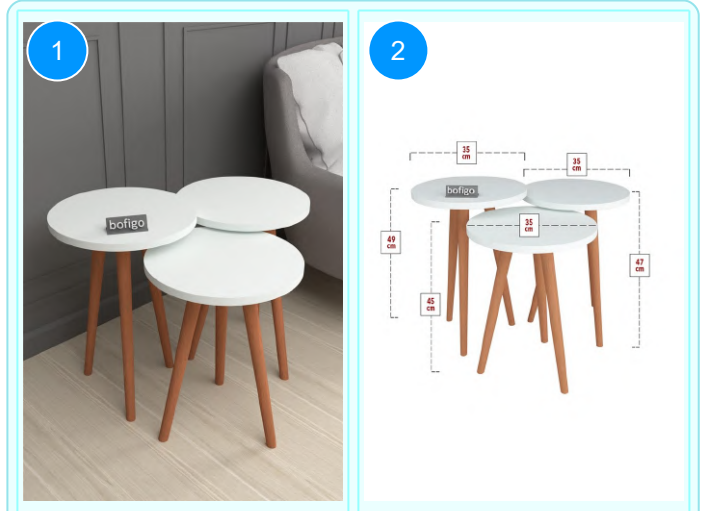

22-01-01 WOODEN NESTING TABLE

Colour	Width cm.	Height cm.	Depth cm.	Kg	CBM
WHITE	35	49	35	5,6	

Top Surface Material: 18mm Melamine Faced Particle Board
Leg Material: Wooden Conical Leg
This product is delivered in one box.

CARTON NO: Carton 1
CARTON WEIGHT: 5,8 kg.
CARTON HEIGHT: 10,3 cm.
CARTON DEPTH: 36,5 cm.
CARTON WIDTH: 50,2 cm.