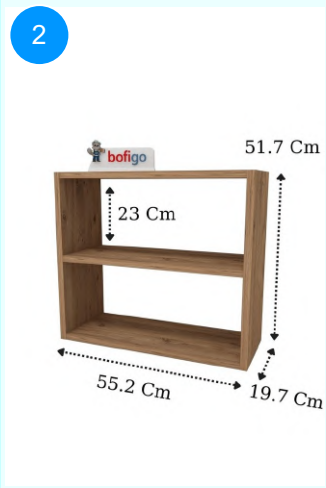

13-06-02 MULTIFUNCTIONAL SHELF

Colour	Width cm.	Height cm.	Depth cm.	Kg	CBM
PINE	55,2	51,7	19,7	6,7	0,0181

Top Surface Material: 18mm Melamine Faced Particle Board
This product is delivered in one box.

CARTON NO: Carton 1
CARTON WEIGHT: 7,1 kg.
CARTON HEIGHT: 7 cm.
CARTON DEPTH: 21 cm.
CARTON WIDTH: 123 cm.