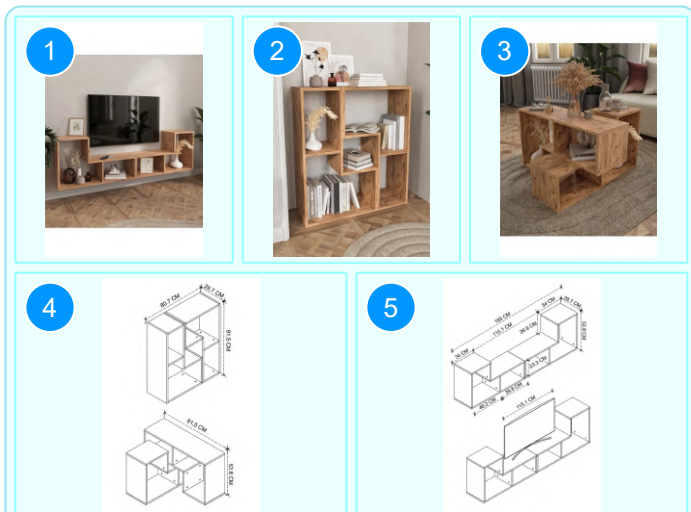

BOFIGO CATALOGUE | FURNITURES | TV STANDS | MULTIFUNCTIONAL TV STAND

MULTI TV-P TV STAND

Colour	Width cm.	Height cm.	Depth cm.	Kg	CBM
PINE					0,0518

Top Surface Material: 18mm Melamine Faced Particle Board
This product is delivered in one box.

CARTON NO: Carton 1
CARTON WEIGHT: 20,6 kg.
CARTON HEIGHT: 10,5 cm.
CARTON DEPTH: 34 cm.
CARTON WIDTH: 140 cm.