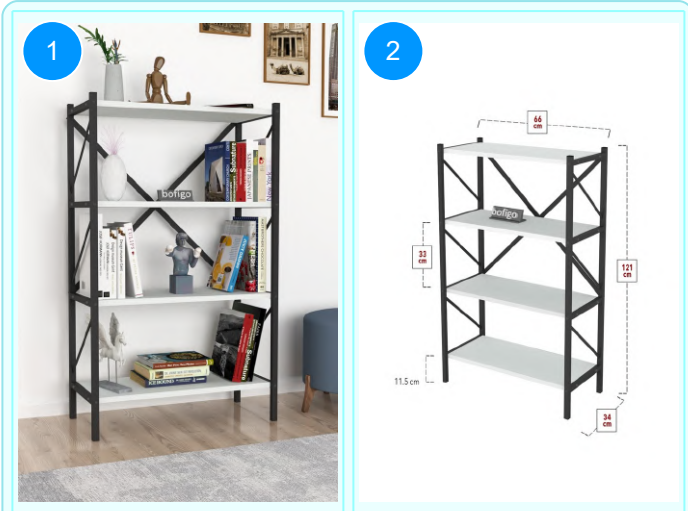

BOFIGO CATALOGUE | FURNITURES | BOOKSHELVES | 4 SHELVES METAL BOOKSHELF

15-09-01 4 SHELVES METAL BOOKSHELF

Colour	Width cm.	Height cm.	Depth cm.	Kg	CBM
WHITE	66	121	34	13,1	0,0638

Top Surface Material: 18mm Melamine Faced Particle Board
Leg Material: 20*20/30 0,7mm profile
This product is delivered in one box.

CARTON NO:Carton 1
CARTON WEIGHT: 13,1 kg.
CARTON HEIGHT: 9 cm.
CARTON WIDTH: 130 cm.
CARTON DEPTH: 35,5 cm.