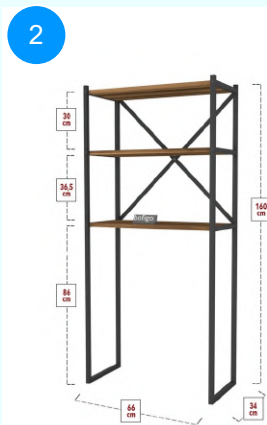

13-03-07 METAL BATHROOM ORGANIZER

Colour	Width cm.	Height cm.	Depth cm.	Kg	CBM
WALNUT	66	160	34	11	0,0418

Top Surface Material: 18mm Particle Board
Leg Material: 20*20 0,7mm profile
This product is delivered in one box.

CARTON NO: Carton 1
CARTON WEIGHT: 11,2 kg.
CARTON HEIGHT: 7,3 cm.
CARTON DEPTH: 35,5 cm.
CARTON WIDTH: 161,5 cm.