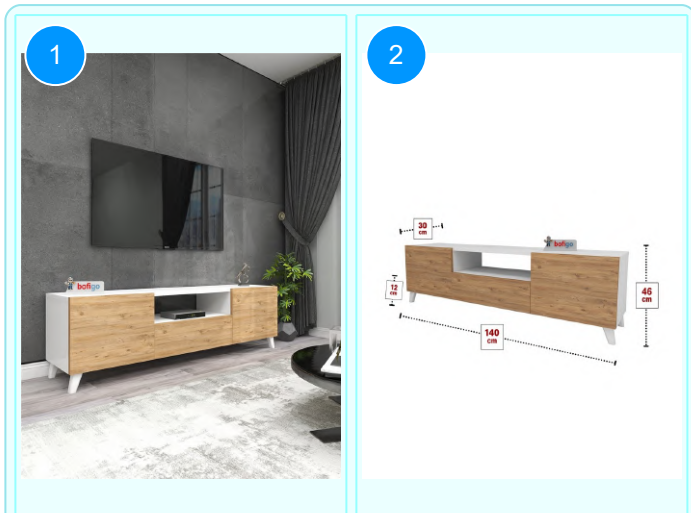

BOFIGO CATALOGUE | FURNITURES | TV STANDS | DECORATIVE TV STAND

11-02-01 DECORATIVE TV STAND

Colour	Width cm.	Height cm.	Depth cm.	Kg	CBM
WHITE-PINE	140	46	30	(2/1)13,5 (2/2)8,2	

Top Surface Material: 18mm Melamine Faced Particle Board
This product is delivered in two boxes.

CARTON NO: Carton 1/2
CARTON WEIGHT: 13,7 kg. / 8,4 kg.
CARTON HEIGHT: 8 cm. / 13,6 cm.
CARTON DEPTH: 35,2 cm. / 38,8 cm.
CARTON WIDTH: 146,4 cm. / 48 cm.