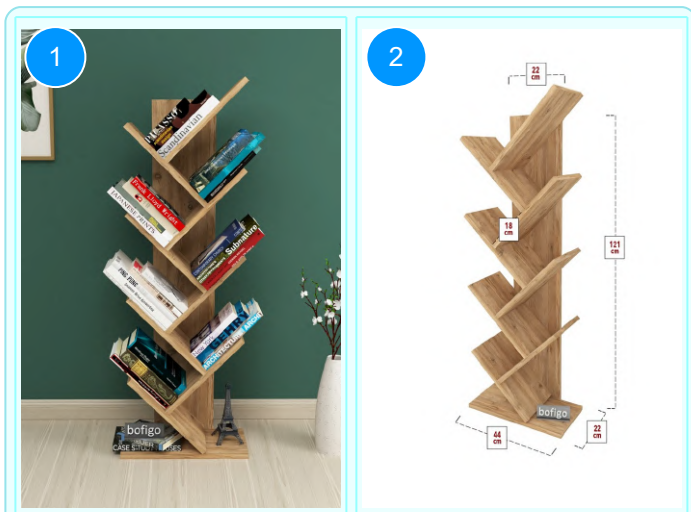

15-11-02 TREE BOOKSHELF

Colour	Width cm.	Height cm.	Depth cm.	Kg	CBM
PINE	44	121	22	11,3	0,0284

Top Surface Material: 18mm Melamine Faced Particle Board
This product is delivered in one box.

CARTON NO:Carton 1
CARTON WEIGHT: 11,5 kg.
CARTON HEIGHT: 8,5 cm.
CARTON WIDTH: 128,5 cm.
CARTON DEPTH: 26 cm.