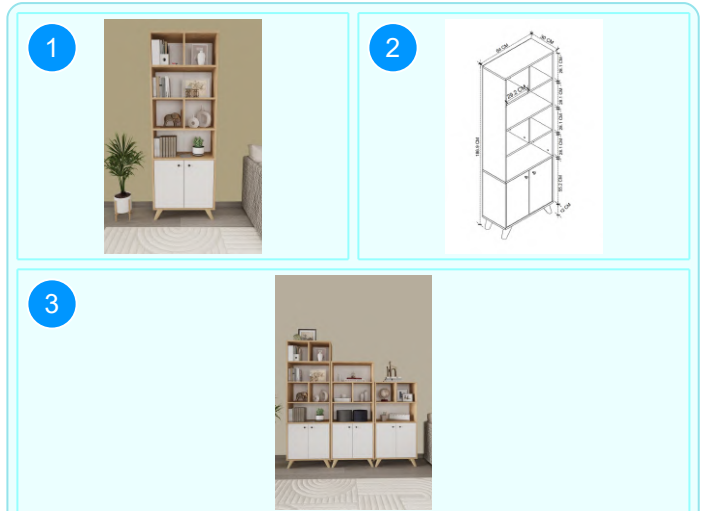

8 SHELVES SMYRNA BOOKSHELF SMYRNA BOOKSHELF

Colour	Width cm.	Height cm.	Depth cm.	Kg	CBM
PINE/WHITE	64	186,9	30	20,3	0,0278

Top Surface Material: 18mm Melamine Faced Particle Board
This product is delivered in one box.

CARTON NO:Carton 1
CARTON WEIGHT: 20,3 kg.
CARTON HEIGHT: 12 cm.
CARTON WIDTH: 131 cm.
CARTON DEPTH: 34,5 cm.