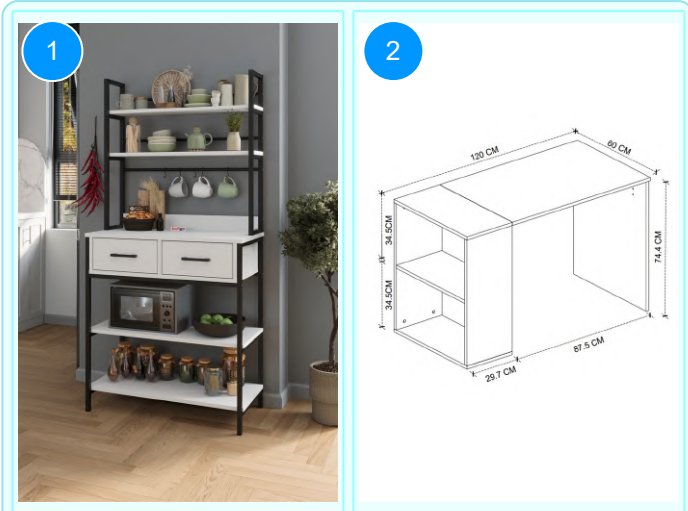

BOFIGO CATALOGUE | FURNITURES | KITCHEN ORGANIZERS | KITCHEN STAND WITH 2 DRAWERS

STND 2 DRW KITCHEN STAND WITH 2 DRAWERS

Colour	Width cm.	Height cm.	Depth cm.	Kg	CBM
WHITE	81,6	169,1	37,5	32	0,082

Top Surface Material: 18mm Particle Board
This product is delivered in two boxes.