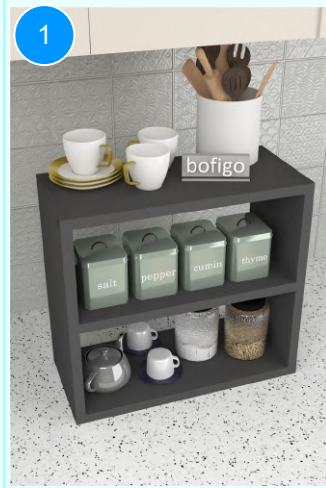

13-01-08 SPICE RACK FOR KITCHEN

Colour	Width cm.	Height cm.	Depth cm.	Kg	CBM
ANTHRACITE	43,5	40	20	4,5	0,0129

Top Surface Material: 18mm Melamine Faced Particle Board
This product is delivered in one box.

CARTON NO: Carton 1
CARTON WEIGHT: 4,7 kg.
CARTON HEIGHT: 11,2 cm.
CARTON DEPTH: 24,5 cm.
CARTON WIDTH: 47 cm.