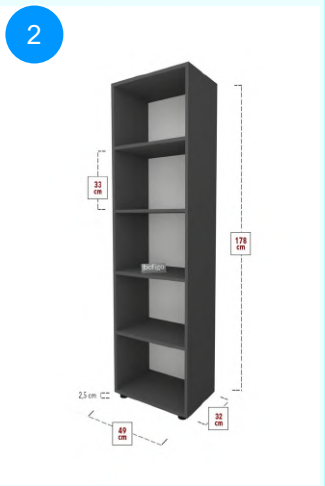

13-25-08 FOLDER WITH 5 SHELVES

Colour	Width cm.	Height cm.	Depth cm.	Kg	CBM
ANTHRACITE	49	178	32	22,8	0,0626

Top Surface Material: 18mm Melamine Faced Particle Board
This product is delivered in one box.

CARTON NO: Carton 1
CARTON WEIGHT: 17,9 kg.
CARTON HEIGHT: 13 cm.
CARTON DEPTH: 26 cm.
CARTON WIDTH: 180,5 cm.