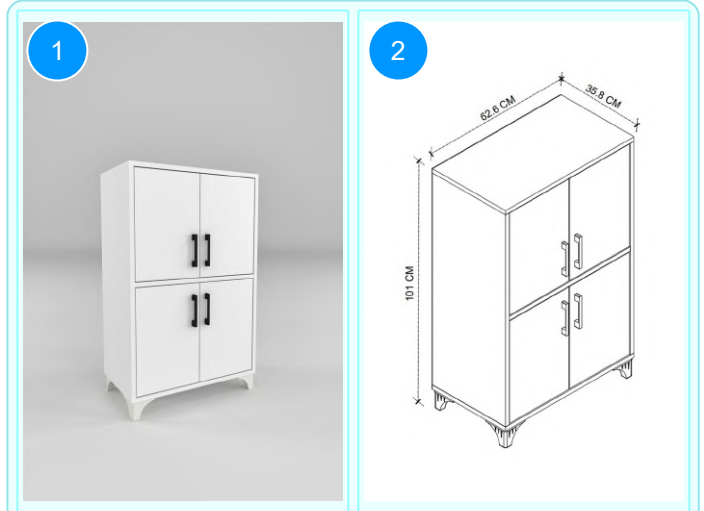

12-44-01 SMALL KITCHEN CABINET

Colour	Width cm.	Height cm.	Depth cm.	Kg	CBM
WHITE	62,6	101	35,8		0,0638

Top Surface Material: 18mm Particle Board
This product is delivered in two boxes.

CARTON NO: 1&2
CARTON WEIGHT: 13 kg. / 14,5 kg.
CARTON HEIGHT: 10 cm./ 9,5 cm.
CARTON DEPTH: 40 cm./ 40 cm.
CARTON WIDTH: 80 cm. / 99 cm.