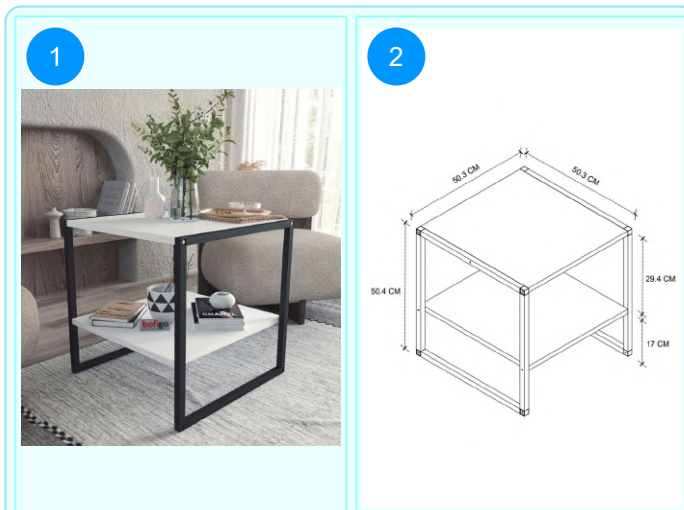

22-55-01 50*50 METAL COFFEE TABLE

Colour	Width cm.	Height cm.	Depth cm.	Kg	CBM
WHITE	50,3	50,4	50,3	7,3	0,028

Top Surface Material: 18mm Melamine Faced Particle Board
This product is delivered in one box.

CARTON NO: 1
CARTON WEIGHT: 7,3 kg.
CARTON HEIGHT: 9 cm.
CARTON DEPTH: 56,3 cm.
CARTON WIDTH: 55 cm.