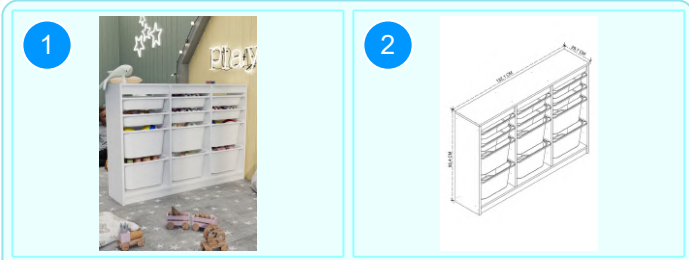

9-SPT-CAGLA-2 9 BASKETS MULTIFUNCTIONAL CAGLA CABINET

12-SPT-LARA-1 12 BASKET MULTIFUNCTIONAL LARA CABINET

Colour	Width cm.	Height cm.	Depth cm.	Kg	CBM
PINE	88,7	85,5	30	(2/1)16,2 (2/2)5	0,0710

Colour	Width cm.	Height cm.	Depth cm.	Kg	CBM
WHITE	131,1	95,4	29,7	(2/1)24 (2/2)6,6	0,1100

Top Surface Material: 18mm Melamine Faced Particle Board
This product is delivered in two boxes.

Top Surface Material: 18mm Melamine Faced Particle Board
This product is delivered in two boxes.

CARTON NO: Carton 1/2
CARTON WEIGHT: 5 kg. / 16,2 kg.
CARTON HEIGHT: 34 cm. / 12,6 cm.
CARTON DEPTH: 32 cm. / 34,2 cm.
CARTON WIDTH: 45,5 cm. / 95,7 cm.

CARTON NO: Carton 1/2
CARTON WEIGHT: 6,6 kg. / 24 kg.
CARTON HEIGHT: 39,3 cm. / 14,1 cm.
CARTON DEPTH: 32 cm. / 33,6 cm.
CARTON WIDTH: 45,5 cm. / 138,8 cm.