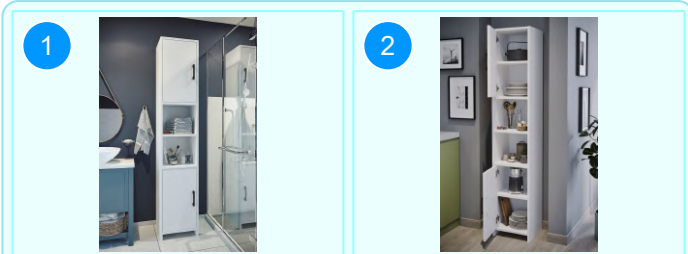

BOFIGO CATALOGUE | FURNITURES | MULTIPURPOSE CABINETS | 2 DOORS TUNA CABINET

12-26-01 2 DOORS ALYA CABINET

Colour	Width cm.	Height cm.	Depth cm.	Kg	CBM
WHITE	35	180	30	25	0,1010

Top Surface Material: 18mm Melamine Faced Particle Board
This product is delivered in two boxes.

CARTON NO: Carton 1
CARTON WEIGHT:25 kg.
CARTON HEIGHT: 9,3 cm.
CARTON DEPTH: 36 cm..
CARTON WIDTH: 184 cm.