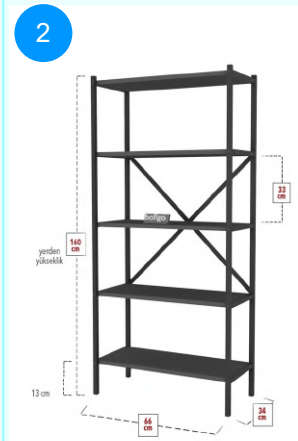

13-05-08 5 SHELVES KITCHEN ORGANIZER

Colour	Width cm.	Height cm.	Depth cm.	Kg	CBM
ANTHRACITE	66	160	34	15,8	0,0638

Top Surface Material: 18mm Particle Board
Leg Material: 20*20 0,7mm profile
This product is delivered in one box.

CARTON NO: Carton 1
CARTON WEIGHT: 16 kg.
CARTON HEIGHT: 11 cm.
CARTON DEPTH: 36 cm.
CARTON WIDTH: 161 cm.