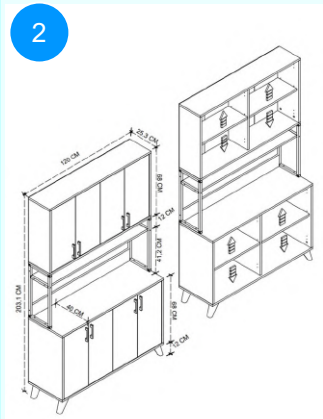

12-88-01 MULTIFUNCTIONAL DEFNE CABINET

Colour	Width cm.	Height cm.	Depth cm.	Kg	CBM
WHITE	120	203	40	Total:68	

Top Surface Material: 18mm Melamine Faced Particle Board
This product is delivered in one box.

CARTON :3 BOXES
CARTON WEIGHT: 27,2 / 19,8 / 21 kg.
CARTON HEIGHT: 12 / 13 / 18 cm.
CARTON DEPTH: 4,5 / 29 / 33 cm.
CARTON WIDTH: 126 / 129 / 73 cm.