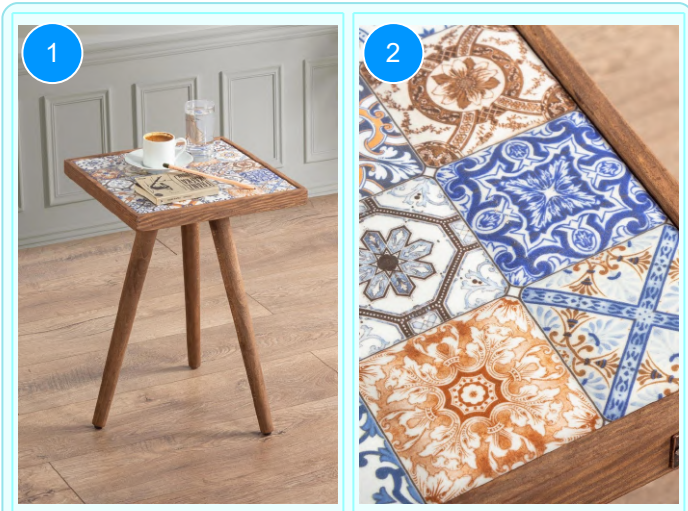

32*32 TILE PATTERNED TABLE 32*32

Colour	Width cm.	Height cm.	Depth cm.	Kg	CBM
WALNUT	32	45	32	3,5	0,0137

Top Surface Material: 18mm Melamine Faced Particle Board
Leg Material: Hornbeam
This product is delivered in one box.

CARTON NO: Carton 1
CARTON WEIGHT: 3,7 kg.
CARTON HEIGHT: 10 cm.
CARTON DEPTH: 37 cm.
CARTON WIDTH: 37 cm.