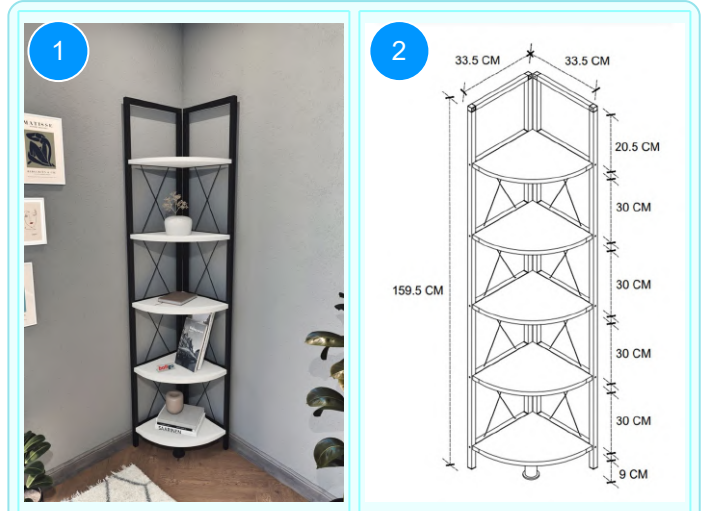

15-15-01 METAL CORNER BOOKSHELF

Colour	Width cm.	Height cm.	Depth cm.	Kg	CBM
WHITE	67	159.5	33,5	10	0,039

Top Surface Material: 18mm Melamine Faced Particle Board
Leg Material: 20*20/30 0.7mm profile
This product is delivered in one box.

CARTON NO: Carton 1
CARTON WEIGHT: 10 kg.
CARTON HEIGHT: 6.5 cm.
CARTON WIDTH: 166,5 cm.
CARTON DEPTH: 36 cm.