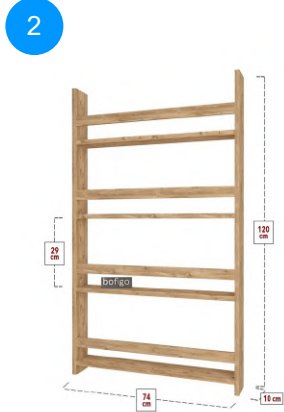

15-04-02 MONTESSORI BOOKSHELF 4 SHELVES

Colour	Width cm.	Height cm.	Depth cm.	Kg	CBM
PINE	74	120	10	8,3	0,0320

Top Surface Material: 18mm Melamine Faced Particle Board
This product is delivered in one box.

CARTON NO:Carton 1
CARTON WEIGHT: 6 kg.
CARTON HEIGHT: 15,3 cm.
CARTON WIDTH: 89 cm.
CARTON DEPTH: 15 cm.