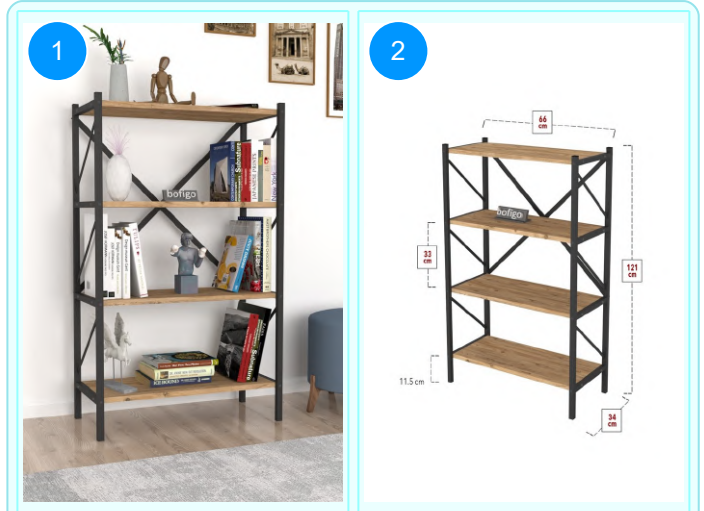

15-09-02 4 SHELVES METAL BOOKSHELF

Colour	Width cm.	Height cm.	Depth cm.	Kg	CBM
PINE	66	121	34	13,1	0,0638

Top Surface Material: 18mm Melamine Faced Particle Board
Leg Material: 20*20/30 0,7mm profile
This product is delivered in one box.

CARTON NO:Carton 1
CARTON WEIGHT: 13,1 kg.
CARTON HEIGHT: 9 cm.
CARTON WIDTH: 130 cm.
CARTON DEPTH: 35,5 cm.