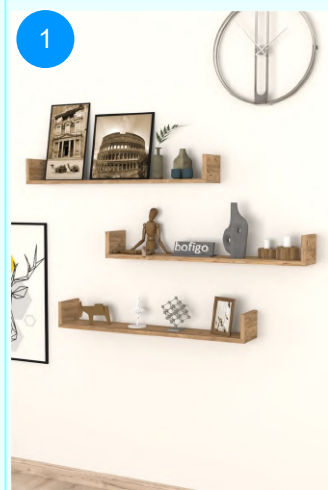

13-12-02 FLYING SHELF 90 CM

Colour	Width cm.	Height cm.	Depth cm.	Kg	CBM
PINE	90	10	15	6,5	0,0201

Top Surface Material: 18mm Melamine Faced Particle Board
This product is delivered in one box.

CARTON NO: Carton 1
CARTON WEIGHT: 6,7 kg.
CARTON HEIGHT: 11 cm.
CARTON DEPTH: 18,8 cm.
CARTON WIDTH: 97,3 cm.