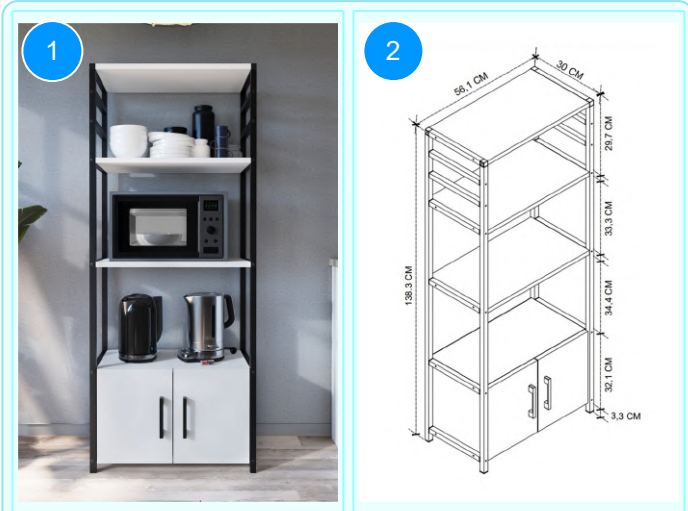

BOFIGO CATALOGUE | FURNITURES | KITCHEN ORGANIZERS | KITCHEN SHELF WITH 4 SHELVES

STND 4 W KITCHEN SHELF WITH 4 SHELVES

Colour	Width cm.	Height cm.	Depth cm.	Kg	CBM
WHITE	56,1	138,3	30	26,28	0,0483

Top Surface Material: 18mm Particle Board
This product is delivered in two boxes.

CARTON NO: 1
CARTON WEIGHT: 17,3 kg.
CARTON HEIGHT: 9,5 cm.
CARTON DEPTH: 36
CARTON WIDTH: 141,2