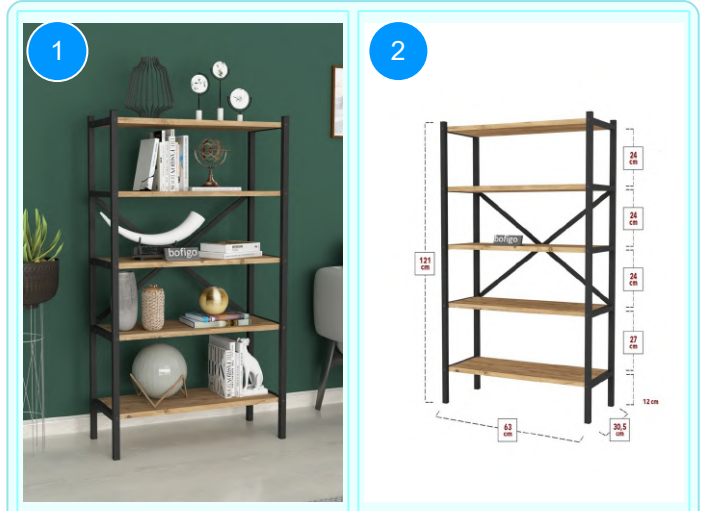

15-65-02 5 SHELVES URARTU BOOKSHELF

Colour	Width cm.	Height cm.	Depth cm.	Kg	CBM
PINE	63	121	30,5	12	0,0600

Top Surface Material: 18mm Melamine Faced Particle Board
Leg Material: 20*20/30 0,7mm profile
This product is delivered in one box.

CARTON NO:Carton 1
CARTON WEIGHT: 12,2 kg.
CARTON HEIGHT: 10,3 cm.
CARTON WIDTH: 122,5 cm.
CARTON DEPTH: 22 cm.