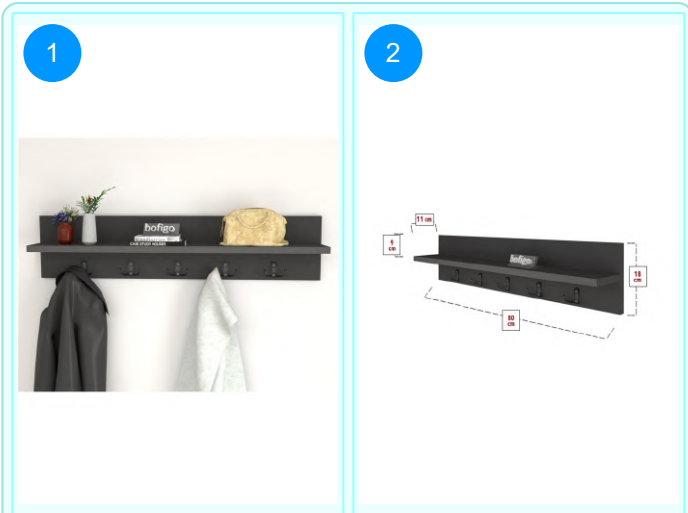

BOFIGO CATALOGUE | FURNITURES | CLOTHES HANGERS | METAL COAT HANGERS

21-12-08 WALL MOUNTED CLOTHES HANGER 80 CM

Colour	Width cm.	Height cm.	Depth cm.	Kg	CBM
ANTHRACITE	80	18	11	3,1	0,0115

Top Surface Material: 18mm Melamine Faced Particle Board
This product is delivered in one box.

CARTON NO: Carton 1
CARTON WEIGHT: 3,3 kg.
CARTON HEIGHT: 6,2 cm.
CARTON DEPTH: 21,7 cm.
CARTON WIDTH: 85,3 cm.