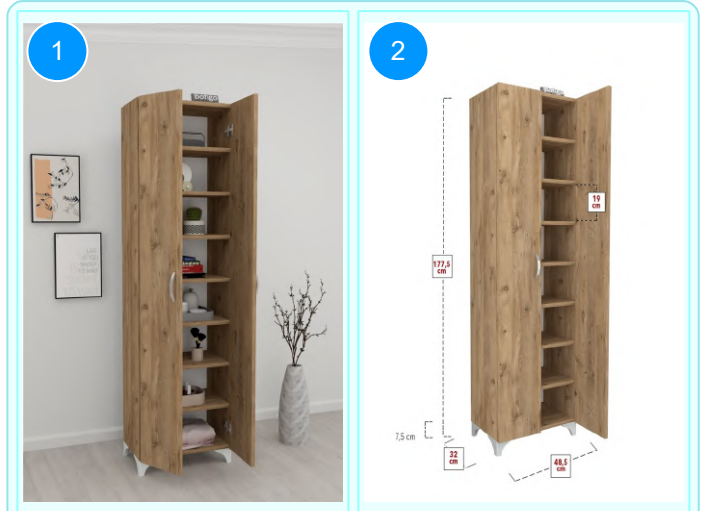

12-51-02 MULTIPURPOSE CABINET 8 SHELF

Colour	Width cm.	Height cm.	Depth cm.	Kg	CBM
PINE	49	177,5	32	(2/1)23,3 (2/2)14,4	0,1010

Top Surface Material: 18mm Melamine Faced Particle Board
This product is delivered in two boxes.

CARTON NO: Carton 1/2
CARTON WEIGHT:23,5 kg. / 14,6 kg.
CARTON HEIGHT: 11,5 cm. / 18,8 cm.
CARTON DEPTH: 33,3 cm./ 31,5 cm.
CARTON WIDTH: 188 cm. / 55,5 cm.