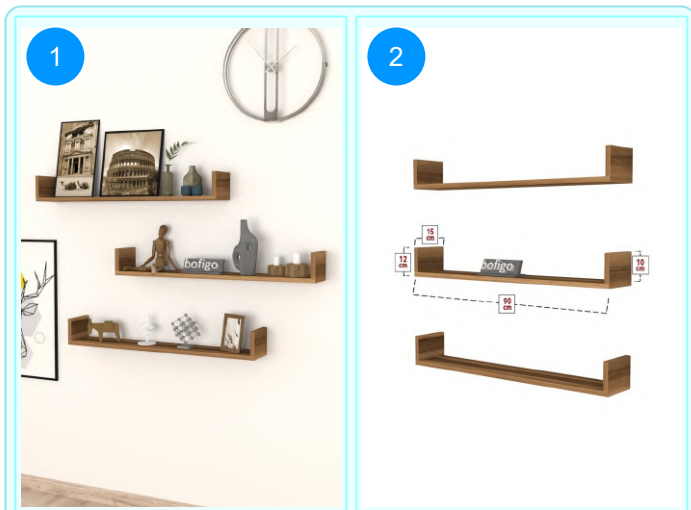

BOFIGO CATALOGUE | FURNITURES | CLOTHES HANGERS | FLYING SHELVES

13-12-07 FLYING SHELF 90 CM

Colour	Width cm.	Height cm.	Depth cm.	Kg	CBM
WALNUT	90	10	15	6,5	0,0201

Top Surface Material: 18mm Melamine Faced Particle Board
This product is delivered in one box.

CARTON NO: Carton 1
CARTON WEIGHT: 6,7 kg.
CARTON HEIGHT: 11 cm.
CARTON DEPTH: 18,8 cm.
CARTON WIDTH: 97,3 cm.