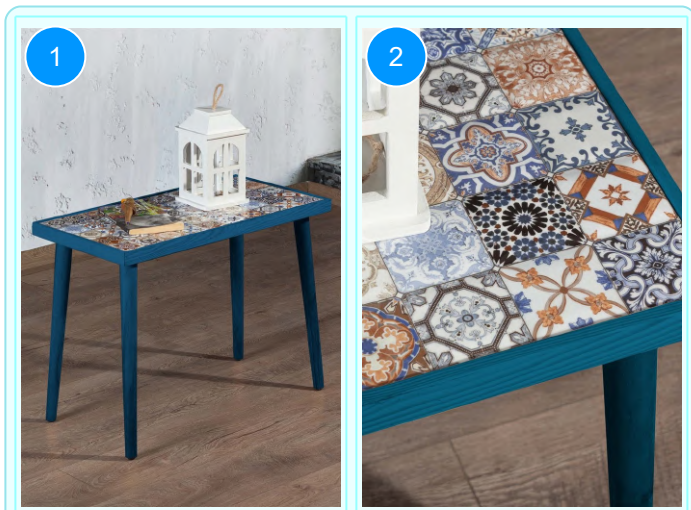

BOFIGO CATALOGUE | FURNITURES | TILE PATTERNED TABLES | 62*32 TILE PATTERNED TABLE

32*62 TILE PATTERNED TABLE 62*32

Colour	Width cm.	Height cm.	Depth cm.	Kg	CBM
BLUE	62	45	32	6,4	0,0255

Top Surface Material: 18mm Melamine Faced Particle Board
Leg Material: Hornbeam
This product is delivered in one box.

CARTON NO: Carton 1
CARTON WEIGHT: 6,6 kg.
CARTON HEIGHT: 10 cm.
CARTON DEPTH: 37 cm.
CARTON WIDTH: 69 cm.