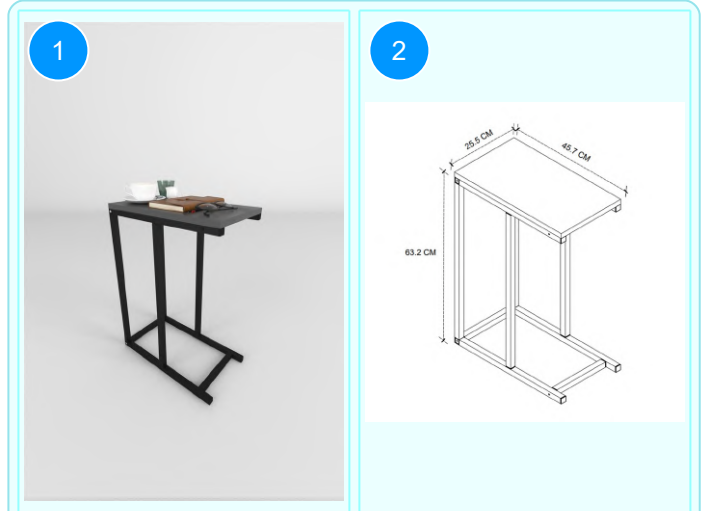

22-45-03 45*25 METAL SIDE TABLE

Colour	Width cm.	Height cm.	Depth cm.	Kg	CBM
ANTHRACITE	25,5	63,2	45,7	3,9	0,009

Top Surface Material: 18mm Melamine Faced Particle Board
This product is delivered in one box.

CARTON NO: 1
CARTON WEIGHT: 3,9 kg.
CARTON HEIGHT: 5 cm.
CARTON DEPTH: 63,5 cm.
CARTON WIDTH: 29 cm.