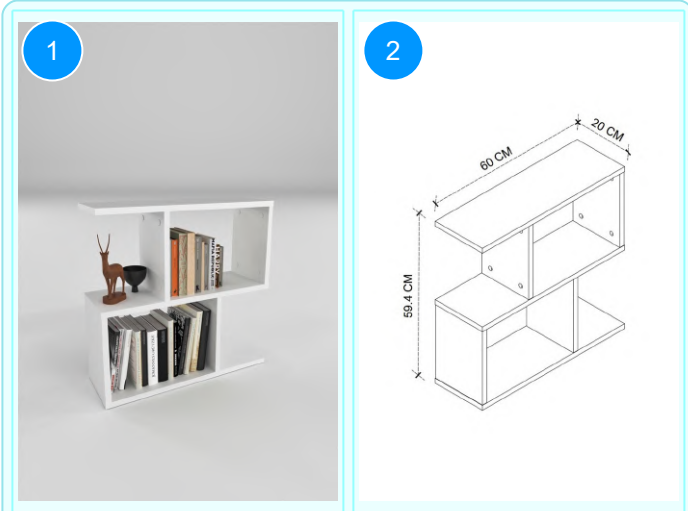

22-40-01 SIDE TABLE WITH BOOKSHELF

Colour	Width cm.	Height cm.	Depth cm.	Kg	CBM
WHITE	60	59,4	20	6	

Top Surface Material: 18mm Melamine Faced Particle Board
This product is delivered in one box.

CARTON NO: 1
CARTON WEIGHT: 6,6 kg.
CARTON HEIGHT: 11 cm.
CARTON DEPTH: 24 cm.
CARTON WIDTH: 65 cm.