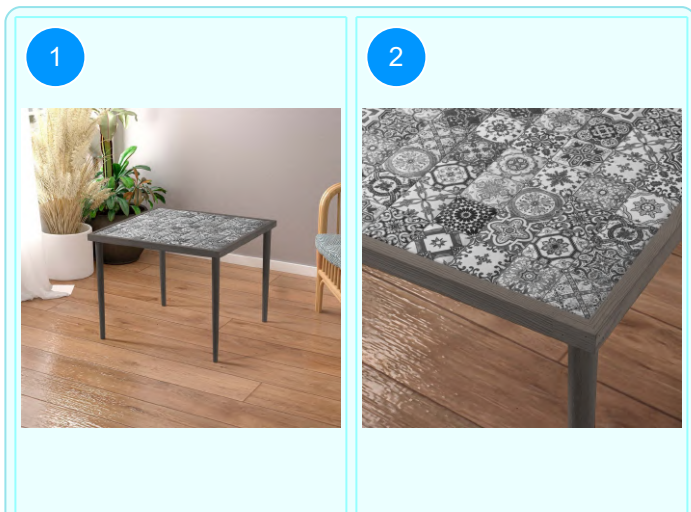

62*62 TILE PATTERNED TABLE 62*62

Colour	Width cm.	Height cm.	Depth cm.	Kg	CBM
GREY	62	45	62	10	0,0357

Top Surface Material: 18mm Melamine Faced Particle Board
Leg Material: Hornbeam
This product is delivered in one box.

CARTON NO: Carton 1
CARTON WEIGHT: 10,2 kg.
CARTON HEIGHT: 7 cm.
CARTON DEPTH: 68 cm.
CARTON WIDTH: 75 cm.