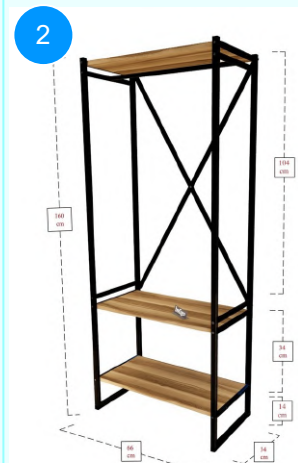

21-15-07 METAL COAT STAND, SHOE RACK

Colour	Width cm.	Height cm.	Depth cm.	Kg	CBM
WALNUT	66	160	34	12,2	0,0414

Top Surface Material: 18mm Melamine Faced Particle Board
Leg Material: 20*20*0,7 mm. Profile
This product is delivered in one box.

CARTON NO: Carton 1
CARTON WEIGHT: 12,4 kg.
CARTON HEIGHT: 7,3 cm.
CARTON DEPTH: 35,5 cm.
CARTON WIDTH: 160 cm.