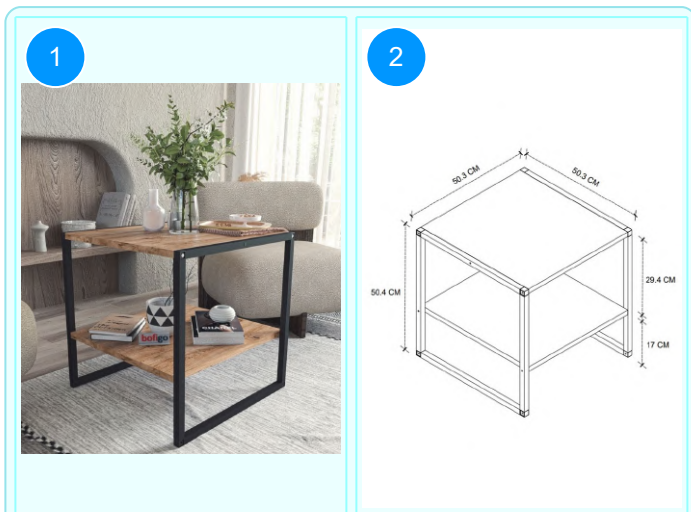

22-55-02 50*50 METAL COFFEE TABLE

Colour	Width cm.	Height cm.	Depth cm.	Kg	CBM
PINE	50,3	50,3	56,3	7,3	0,028

Top Surface Material: 18mm Melamine Faced Particle Board
This product is delivered in one box.

CARTON NO: 1
CARTON WEIGHT: 7,3 kg.
CARTON HEIGHT: 9 cm.
CARTON DEPTH: 56,3 cm.
CARTON WIDTH: 55 cm.