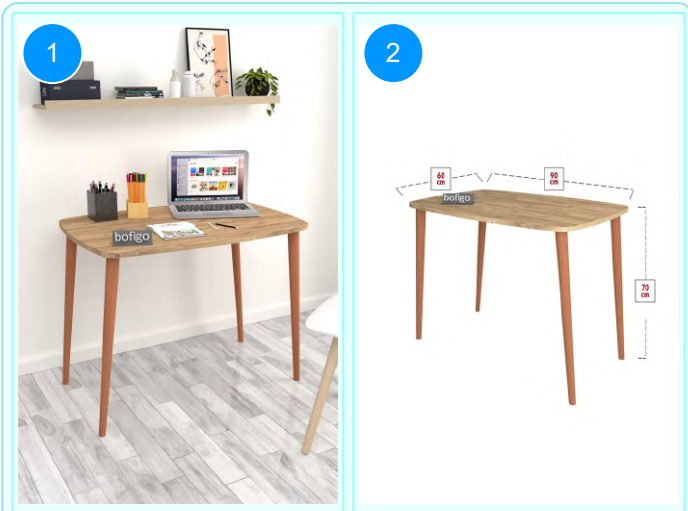

20-20-02 60X90 WOODEN TABLE

Colour	Width cm.	Height cm.	Depth cm.	Kg	CBM
PINE	90	70	60	8,4	0,0451

Top Surface Material: 18mm Melamine Faced Particle Board
Leg Material: Wooden Conical Leg
This product is delivered in one box.

CARTON NO:Carton 1
CARTON WEIGHT: 8,4 kg.
CARTON HEIGHT: 7,5 cm.
CARTON WIDTH: 94 cm
CARTON DEPTH:64 cm.