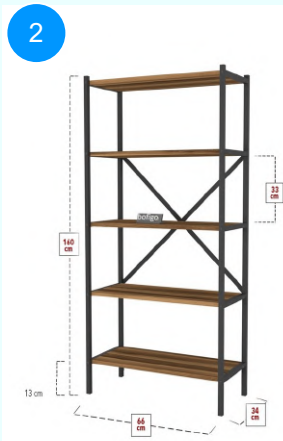

13-05-07 5 SHELVES KITCHEN ORGANIZER

Colour	Width cm.	Height cm.	Depth cm.	Kg	CBM
WALNUT	66	160	34	15,8	0,0638

Top Surface Material: 18mm Particle Board
Leg Material: 20*20 0,7mm profile
This product is delivered in one box.

CARTON NO: Carton 1
CARTON WEIGHT: 16 kg.
CARTON HEIGHT: 11 cm.
CARTON DEPTH: 36 cm.
CARTON WIDTH: 161 cm.