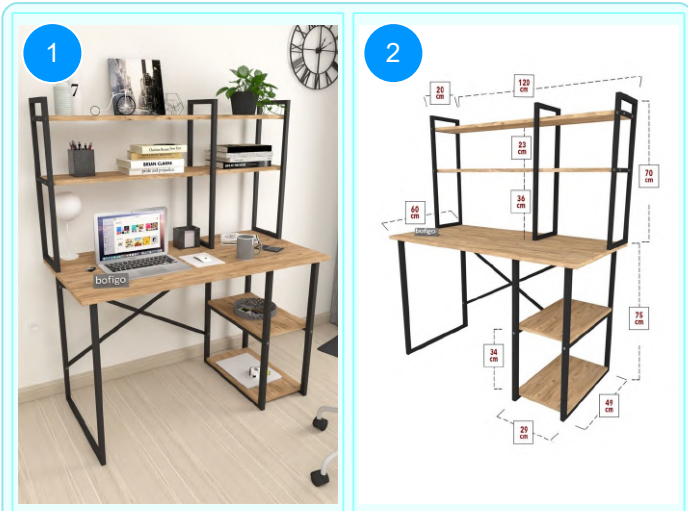

20-02-01-02 2 SHELVES METAL STUDY DESK

Colour	Width cm.	Height cm.	Depth cm.	Kg	CBM
PINE	120	75	60	17	0,0623