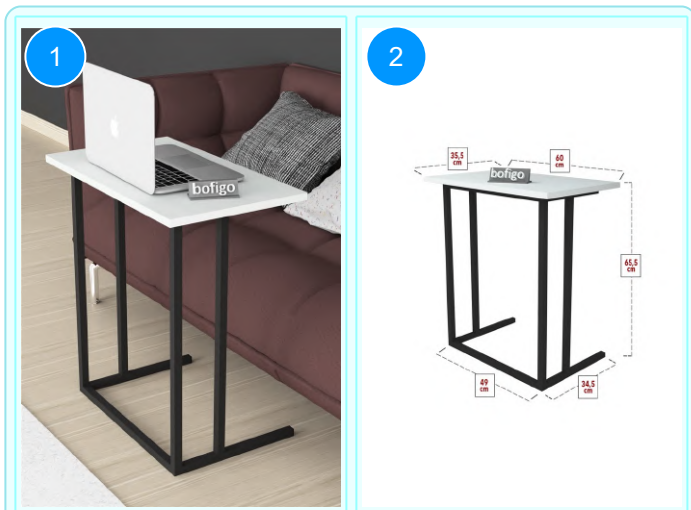

17-03-01 METAL LAPTOP TABLE

Colour	Width cm.	Height cm.	Depth cm.	Kg	CBM
WHITE	60	65,5	35,5	4,3	0,0123

Top Surface Material: 18mm Melamine Faced Particle Board
Leg Material: 20*20 0,7mm profile
This product is delivered in one box.

CARTON NO: Carton 1
CARTON WEIGHT: 4,5 kg.
CARTON HEIGHT: 3,5 cm.
CARTON DEPTH: 52,4 cm.
CARTON WIDTH: 67,3 cm.