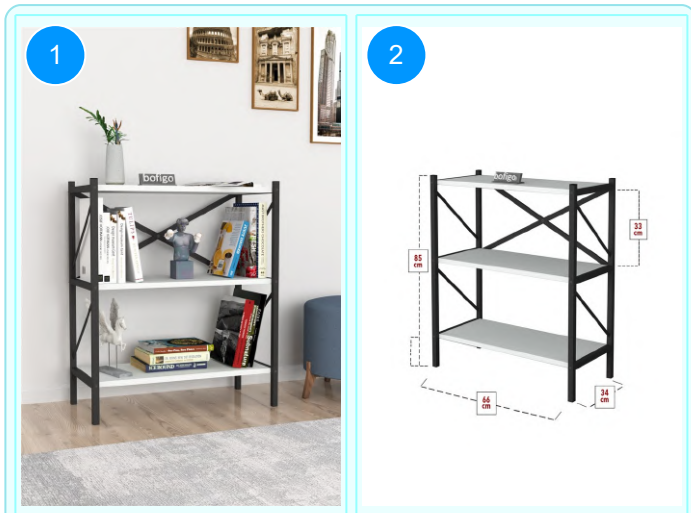

BOFIGO CATALOGUE | FURNITURES | BOOKSHELVES | 3 SHELVES METAL BOOKSHELF

15-05-01 3 SHELVES METAL BOOKSHELF

Colour	Width cm.	Height cm.	Depth cm.	Kg	CBM
WHITE	66	85	34	9,4	0,0346

Top Surface Material: 18mm Melamine Faced Particle Board
Leg Material: 20*20/30 0,7mm profile
This product is delivered in one box.

CARTON NO:Carton 1
CARTON WEIGHT: 9,6 kg.
CARTON HEIGHT: 11 cm.
CARTON WIDTH: 87,5 cm.
CARTON DEPTH: 35,5 cm.