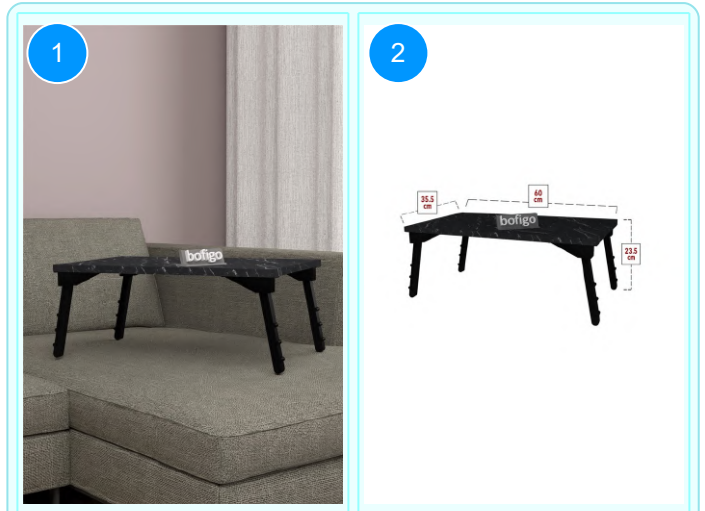

17-01-03 LAPTOP TABLE

Colour	Width cm.	Height cm.	Depth cm.	Kg	CBM
BENDIR	60	23,5	35,5	3,1	

Top Surface Material: 18mm Melamine Faced Particle Board
Leg Material: Plastic Foot
This product is delivered in one box.

CARTON NO: Carton 1
CARTON WEIGHT: 3,3 kg.
CARTON HEIGHT: 5,5 cm.
CARTON DEPTH: 38,2 cm.
CARTON WIDTH: 66,3 cm.