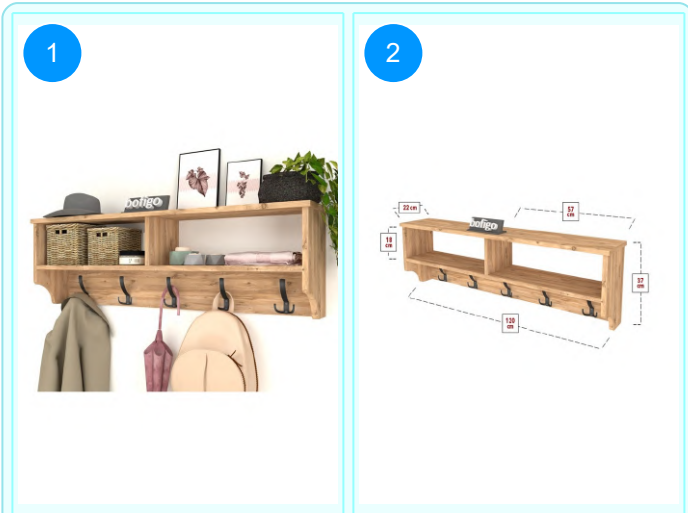

21-11-02 WALL MOUNTED CLOTHES HANGER 120 CM

Colour	Width cm.	Height cm.	Depth cm.	Kg	CBM
PINE	120	37	22	10,5	0,0288

Top Surface Material: 18mm Melamine Faced Particle Board
This product is delivered in one box.

CARTON NO: Carton 1
CARTON WEIGHT: 10,7 kg.
CARTON HEIGHT: 9 cm.
CARTON DEPTH: 25,5 cm.
CARTON WIDTH: 125,5 cm.