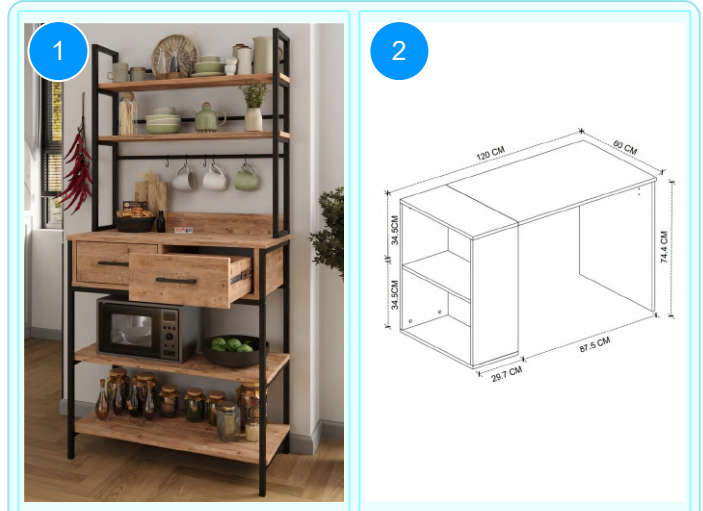

STND 2 DRW P KITCHEN STAND WITH 2 DRAWERS

Colour	Width cm.	Height cm.	Depth cm.	Kg	CBM
PINE	81,6	169,1	37,5	32	0,082

Top Surface Material: 18mm Particle Board
This product is delivered in two boxes.

CARTON NO: 1/2
CARTON WEIGHT: 24 / 8,7 kg.
CARTON HEIGHT: 14 / 13 cm.
CARTON DEPTH: 37 / 43,5 cm.
CARTON WIDTH: 45 / 92 cm.