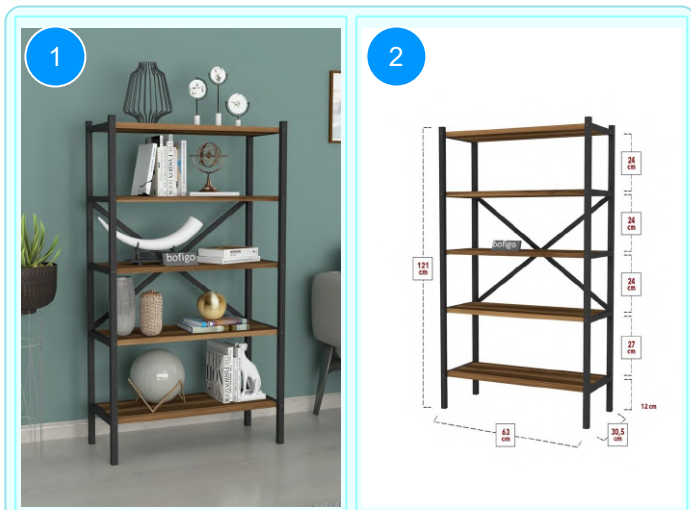

BOFIGO CATALOGUE | FURNITURES | BOOKSHELVES | 5 SHELVES URARTU BOOKSHELF

15-65-07 5 SHELVES URARTU BOOKSHELF

Colour	Width cm.	Height cm.	Depth cm.	Kg	CBM
WALNUT	63	121	30,5	12	0,0600

Top Surface Material: 18mm Melamine Faced Particle Board
Leg Material: 20*20/30 0,7mm profile
This product is delivered in one box.

CARTON NO:Carton 1
CARTON WEIGHT: 12,2 kg.
CARTON HEIGHT: 10,3 cm.
CARTON WIDTH: 122,5 cm.
CARTON DEPTH: 22 cm.