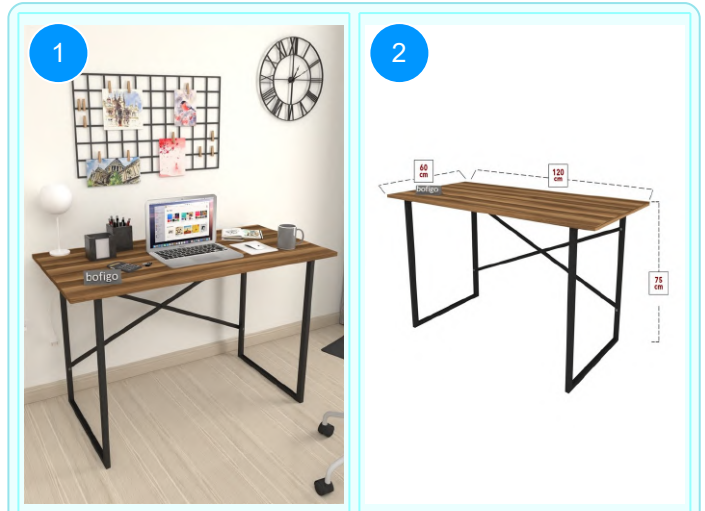

20-05-07 60X120 METAL STUDY DESK

Colour	Width cm.	Height cm.	Depth cm.	Kg	CBM
WALNUT	120	75	60	11,3	0,0510

Top Surface Material: 18mm Melamine Faced Particle Board
This product is delivered in one box.

CARTON NO: Carton 1
CARTON WEIGHT: 11,5 kg.
CARTON HEIGHT: 6 cm.
CARTON WIDTH: 126 cm
CARTON DEPTH: 67,5 cm.