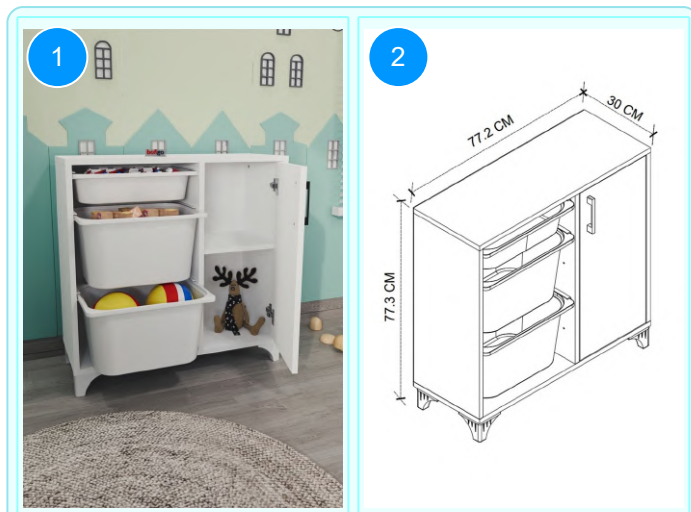

12-02-01-88 4 BASKETS(1 STANDARD/2 DEEP) MULTIFUNCTIONAL CABINET

Colour	Width cm.	Height cm.	Depth cm.	Kg	CBM
WHITE	77,2	77,3	30	(2/1)16,4 (2/2)2,4	0,0719

Top Surface Material: 18mm Melamine Faced Particle Board
This product is delivered in two boxes.

CARTON NO: Carton 1/2
CARTON WEIGHT: 2,6 kg. / 16,8 kg.
CARTON HEIGHT: 16,5 cm. / 16 cm.
CARTON DEPTH: 31,5 cm./ 35,9 cm.
CARTON WIDTH: 41,5 cm. / 87,5 cm.