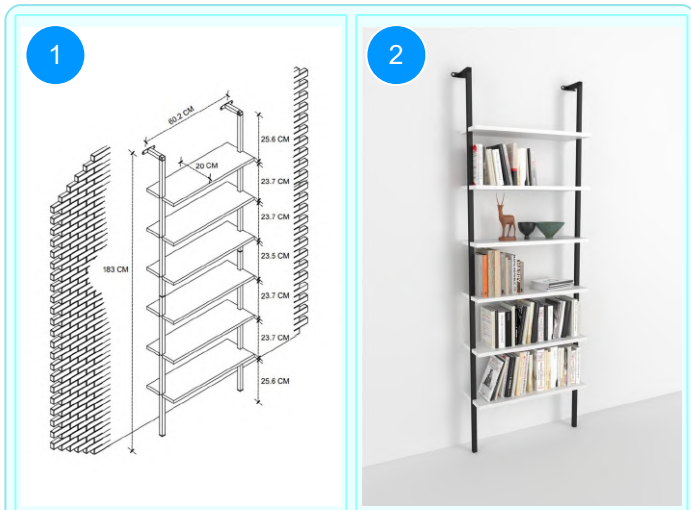

BOFIGO CATALOGUE | FURNITURES | BOOKSHELVES | WALL MOUNTED 6 SHELVES METAL BOOKSHELF

15-66-01 WALL MOUNTED 6 SHELVES METAL BOOKSHELF

Colour	Width cm.	Height cm.	Depth cm.	Kg	CBM
WHITE	60,2	183	20	10,5	0,033

Top Surface Material: 18mm Melamine Faced Particle Board
Leg Material: 20*20/30 0,7mm profile
This product is delivered in one box.

CARTON NO:Carton 1
CARTON WEIGHT: 10,5 kg.
CARTON HEIGHT: 14 cm.
CARTON WIDTH: 24,5 cm.
CARTON DEPTH: 97 cm.