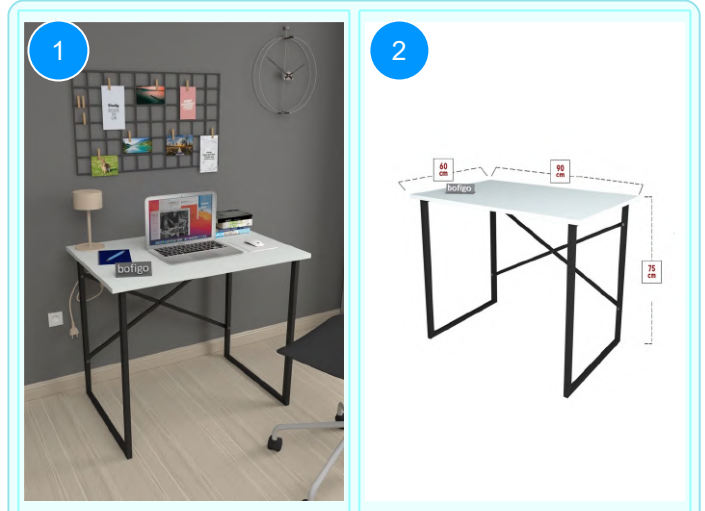

20-01-01 METAL STUDY DESK

Colour	Width cm.	Height cm.	Depth cm.	Kg	CBM
WHITE	90	75	60	10	0,0362

Top Surface Material: 18mm Melamine Faced Particle Board
This product is delivered in one box.

CARTON NO:Carton 1
CARTON WEIGHT: 10,2 kg.
CARTON HEIGHT: 5,8 cm.
CARTON WIDTH:96 cm
CARTON DEPTH:65 cm.