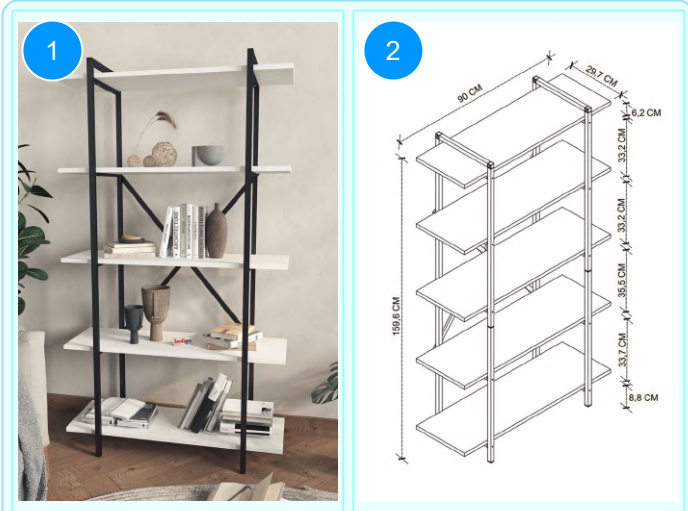

BOFIGO CATALOGUE | FURNITURES | BOOKSHELVES | TEOS 5 SHELVES METAL BOOKSHELF

15-14-01 TEOS 5 SHELVES METAL BOOKSHELF

Colour	Width cm.	Height cm.	Depth cm.	Kg	CBM
WHITE	90	159,6	29,7	15,8	0,0638

Top Surface Material: 18mm Melamine Faced Particle Board
Leg Material: 20*20/30 0,7mm profile
This product is delivered in one box.

CARTON NO:Carton 1
CARTON WEIGHT:
CARTON HEIGHT:
CARTON WIDTH:
CARTON DEPTH: