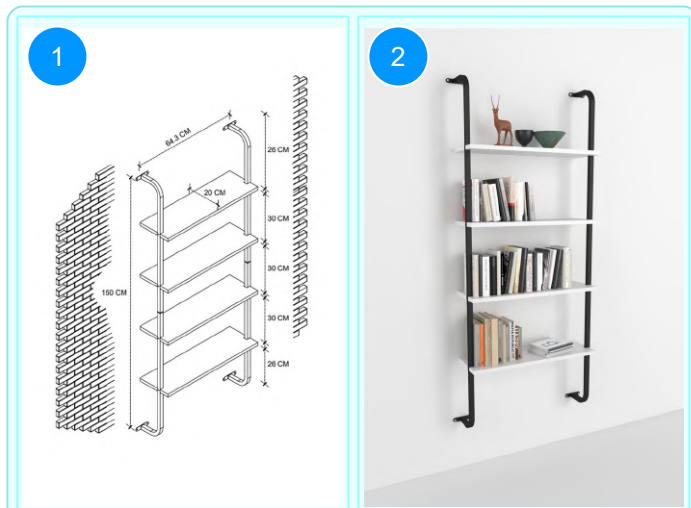

15-44-01 WALL MOUNTED 4 SHELVES METAL BOOKSHELF

Colour	Width cm.	Height cm.	Depth cm.	Kg	CBM
WHITE	64,3	150	20	8	0,026

Top Surface Material: 18mm Melamine Faced Particle Board
Leg Material: 20*20/30 0,7mm profile
This product is delivered in one box.

CARTON NO:Carton 1
CARTON WEIGHT: 8 kg.
CARTON HEIGHT: 13 cm.
CARTON WIDTH: 24,5 cm.
CARTON DEPTH: 81 cm.