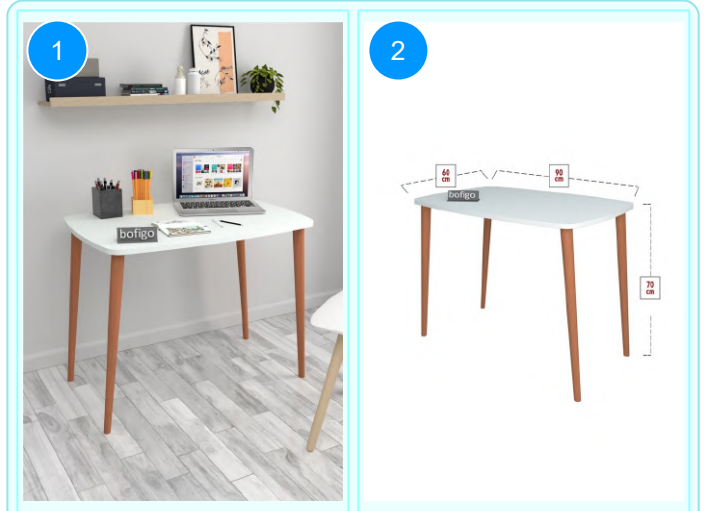

20-20-01 60X90 WOODEN TABLE

Colour	Width cm.	Height cm.	Depth cm.	Kg	CBM
WHITE	90	70	60	8,4	0,0451

Top Surface Material: 18mm Melamine Faced Particle Board
Leg Material: Wooden Conical Leg
This product is delivered in one box.

CARTON NO:Carton 1
CARTON WEIGHT: 8,4 kg.
CARTON HEIGHT: 7,5 cm.
CARTON WIDTH: 94 cm
CARTON DEPTH:64 cm.