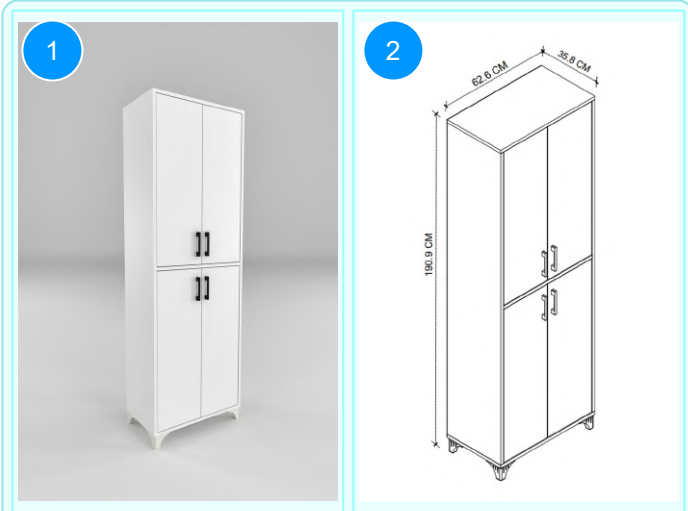

12-46-01 LARGE KITCHEN CABINET

Colour	Width cm.	Height cm.	Depth cm.	Kg	CBM
WHITE	62,6	190,9	35,8		0,0638

Top Surface Material: 18mm Particle Board
This product is delivered in two boxes.

CARTON NO: 1&2
CARTON WEIGHT: 17 kg. / 29 kg.
CARTON HEIGHT: 14 cm./ 10 cm.
CARTON DEPTH: 40 cm./ 40 cm.
CARTON WIDTH: 78,5 cm. / 185 cm.