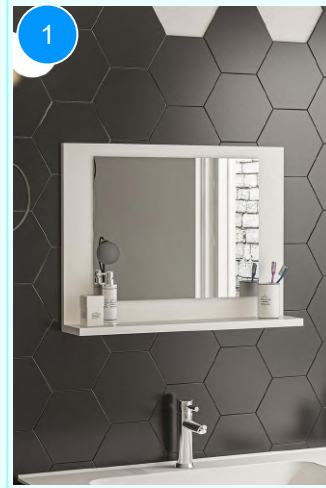

16-01-01 BATHROOM SHELF WITH MIRROR

Colour	Width cm.	Height cm.	Depth cm.	Kg	CBM
WHITE	60	45	10	5,3	0,0211

Top Surface Material: 18mm Melamine Faced Particle Board
This product is delivered in one box.

CARTON NO: Carton 1
CARTON WEIGHT: 5,3 kg.
CARTON HEIGHT: 5 cm.
CARTON DEPTH: 63 cm.
CARTON WIDTH: 67 cm.