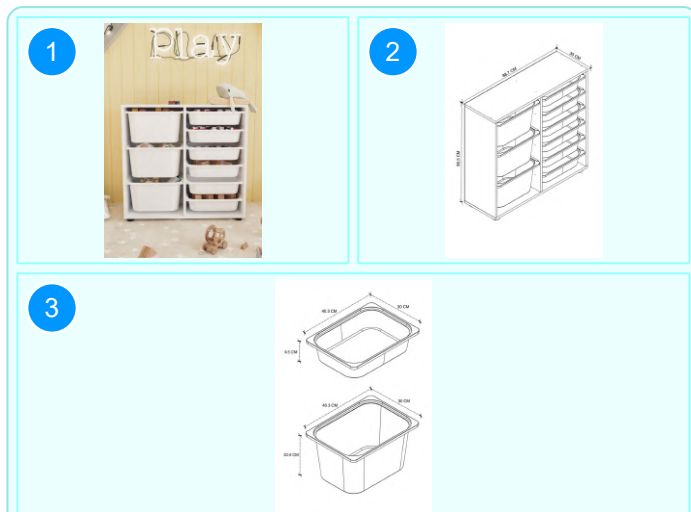

9-SPT-CAGLA-1 9 BASKETS MULTIFUNCTIONAL CAGLA CABINET

Colour	Width cm.	Height cm.	Depth cm.	Kg	CBM
WHITE	88,7	85,5	30	(2/1)16,2 (2/2)5	0,0710

Top Surface Material: 18mm Melamine Faced Particle Board
This product is delivered in two boxes.

CARTON NO: Carton 1/2
CARTON WEIGHT: 5 kg. / 16,2 kg.
CARTON HEIGHT: 34 cm. / 12,6 cm.
CARTON DEPTH: 32 cm. / 34,2 cm.
CARTON WIDTH: 45,5 cm. / 95,7 cm.