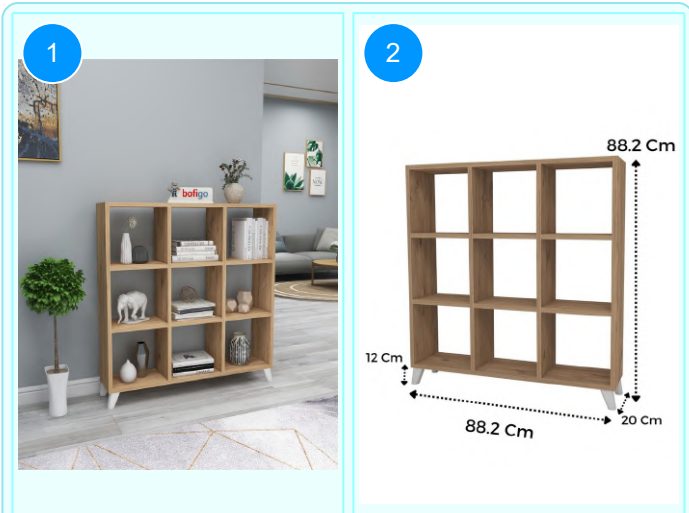

15-08-02 SQUARE/CUBE BOOKSHELF

Colour	Width cm.	Height cm.	Depth cm.	Kg	CBM
PINE	88,2	88,2	20	16	0,0436

Top Surface Material: 18mm Melamine Faced Particle Board
This product is delivered in one box.

CARTON NO:Carton 1
CARTON WEIGHT: 16,2 kg.
CARTON HEIGHT: 18,4 cm.
CARTON WIDTH: 96 cm.
CARTON DEPTH: 24,7 cm.