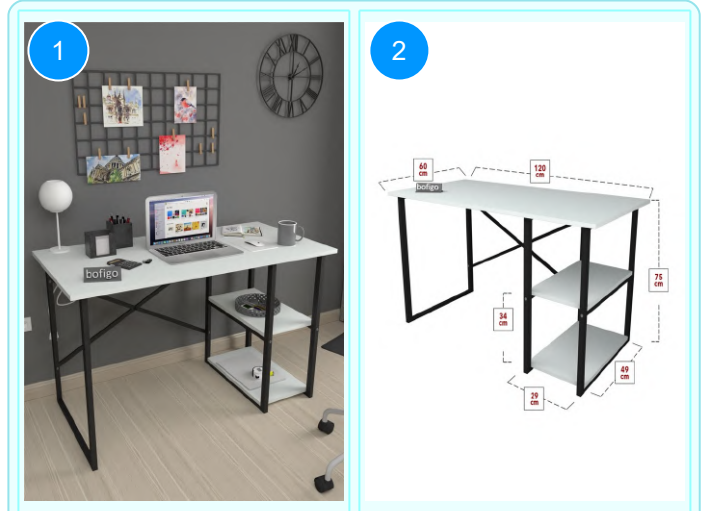

20-02-01 2 SHELVES METAL STUDY DESK

Colour	Width cm.	Height cm.	Depth cm.	Kg	CBM
WHITE	120	75	60	17	0,0623

Top Surface Material: 18mm Melamine Faced Particle Board
This product is delivered in one box.

CARTON NO:Carton 1
CARTON WEIGHT: 17,3 kg.
CARTON HEIGHT: 7,8 cm.
CARTON WIDTH: 124,4 cm
CARTON DEPTH:64,2 cm.