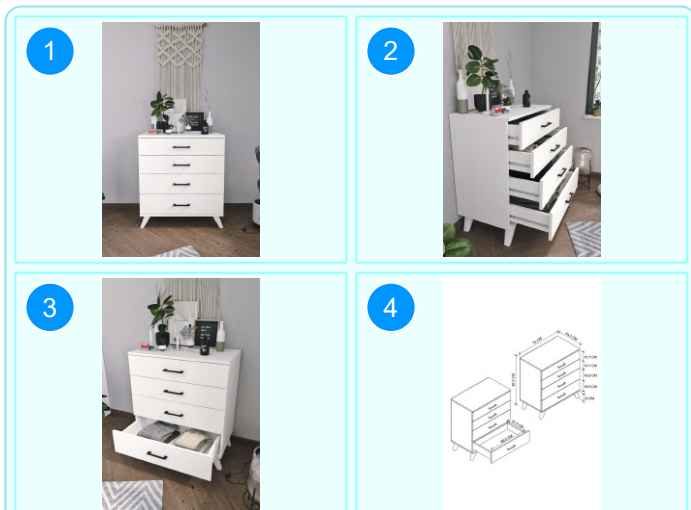

Top Surface Material: 18mm Melamine Faced Particle Board
This product is delivered in two boxes.

CARTON NO	CARTON WEIGHT	CARTON HEIGHT
Carton 1	20 kg.	12,8 cm.
Carton 2	20 kg.	11,4 cm.

BOFIGO CATALOGUE | FURNITURES | DRESSERS