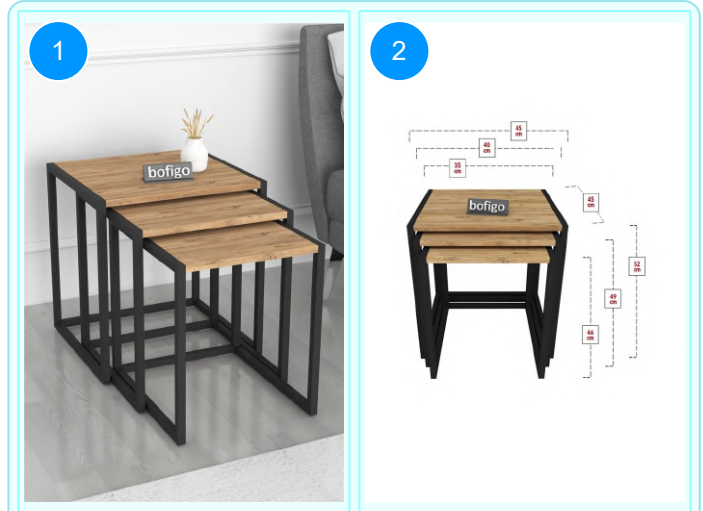

22-30-02 METAL NESTING TABLE

Colour	Width cm.	Height cm.	Depth cm.	Kg	CBM
PINE	45	52	45	7,8	

Top Surface Material: 18mm Melamine Faced Particle Board
Leg Material: 20*20 0,7mm profile
This product is delivered in one box.

CARTON NO: Carton 1
CARTON WEIGHT: 8 kg.
CARTON HEIGHT: 13 cm.
CARTON DEPTH: 47 cm.
CARTON WIDTH: 56 cm.