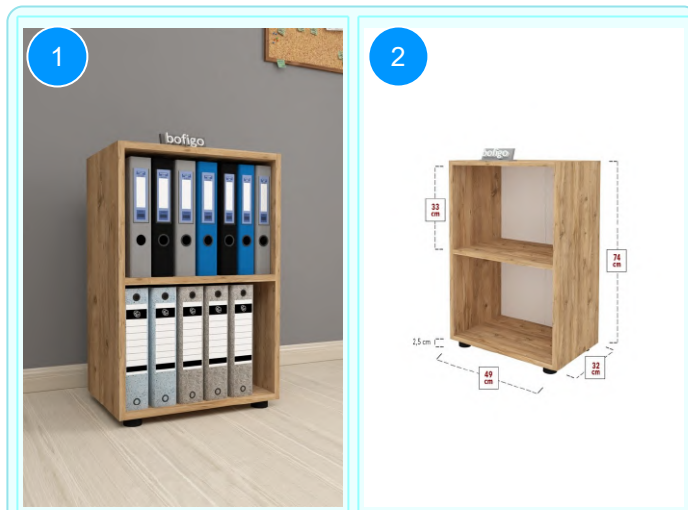

13-22-02 FOLDER WITH 2 SHELVES

Colour	Width cm.	Height cm.	Depth cm.	Kg	CBM
PINE	49	74	32	10,5	0,0251

Top Surface Material: 18mm Melamine Faced Particle Board
This product is delivered in one box.

CARTON NO: Carton 1
CARTON WEIGHT: 7,4 kg.
CARTON HEIGHT: 13,5 cm.
CARTON DEPTH: 24,5 cm.
CARTON WIDTH: 76 cm.