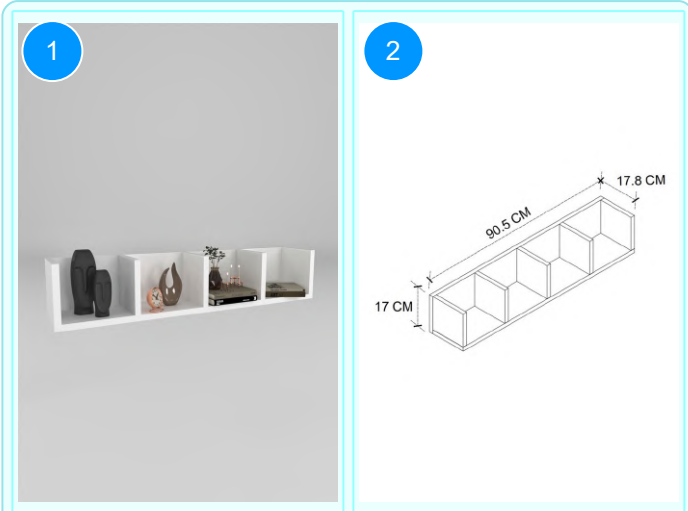

22-01-07-72-13-76 WALL MOUNTED SMALL BOOKSHELF

Colour	Width cm.	Height cm.	Depth cm.	Kg	CBM
WHITE	90,5	17	17,8	20	

Top Surface Material: 18mm Melamine Faced Particle Board
This product is delivered in one box.

CARTON NO: 1
CARTON WEIGHT: 5 kg.
CARTON HEIGHT: 7 cm.
CARTON DEPTH: 40 cm.
CARTON WIDTH: 96 cm