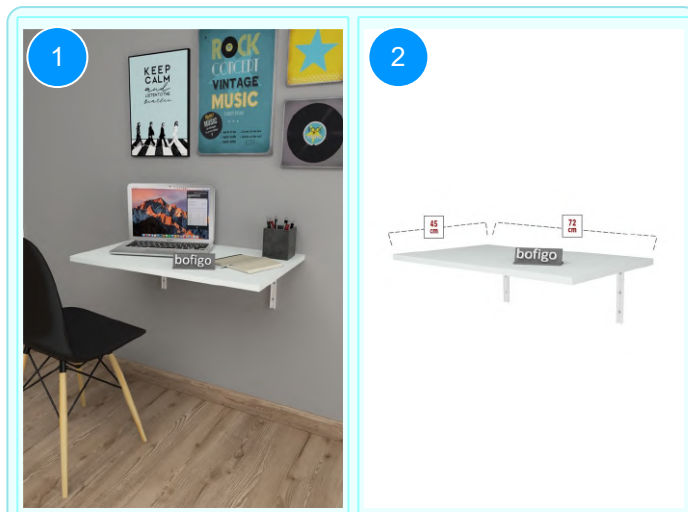

24-01-01 WALL MOUNTED 72x45 CM TABLE

Colour	Width cm.	Height cm.	Depth cm.	Kg	CBM
WHITE	72	3,1	45	5	0,0126

Top Surface Material: 18mm Melamine Faced Particle Board
This product is delivered in one box.

CARTON NO:Carton 1
CARTON WEIGHT: 5,2 kg.
CARTON HEIGHT: 3,1 cm.
CARTON WIDTH: 83 cm
CARTON DEPTH: 48,8 cm.