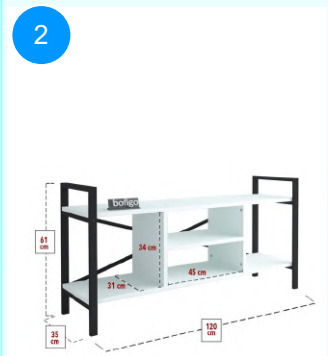

11-01-01 TV STAND

Colour	Width cm.	Height cm.	Depth cm.	Kg	CBM
WHITE	120	61	35	15,4	0,0518

Top Surface Material: 18mm Melamine Faced Particle Board
This product is delivered in one box.

CARTON NO: Carton 1
CARTON WEIGHT: 15,6 kg.
CARTON HEIGHT: 10,5 cm.
CARTON DEPTH: 38,3 cm.
CARTON WIDTH: 128,8 cm.