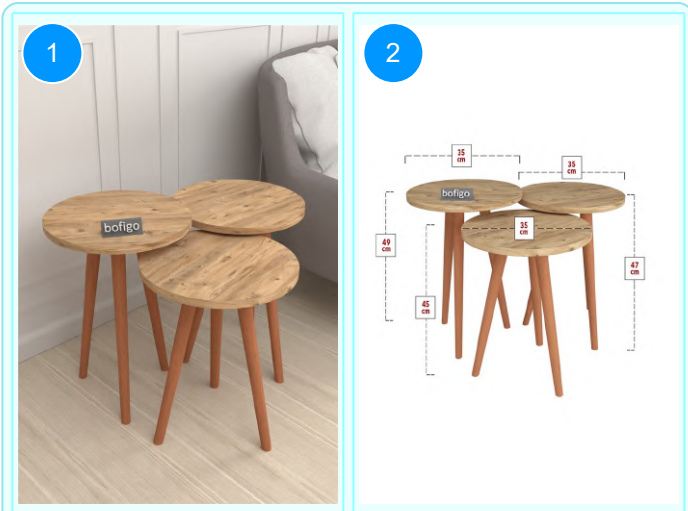

22-01-02 WOODEN NESTING TABLE

Colour	Width cm.	Height cm.	Depth cm.	Kg	CBM
PINE	35	49	35	5,6	

Top Surface Material: 18mm Melamine Faced Particle Board
Leg Material: Wooden Conical Leg
This product is delivered in one box.

CARTON NO: Carton 1
CARTON WEIGHT: 5,8 kg.
CARTON HEIGHT: 10,3 cm.
CARTON DEPTH: 36,5 cm.
CARTON WIDTH: 50,2 cm.