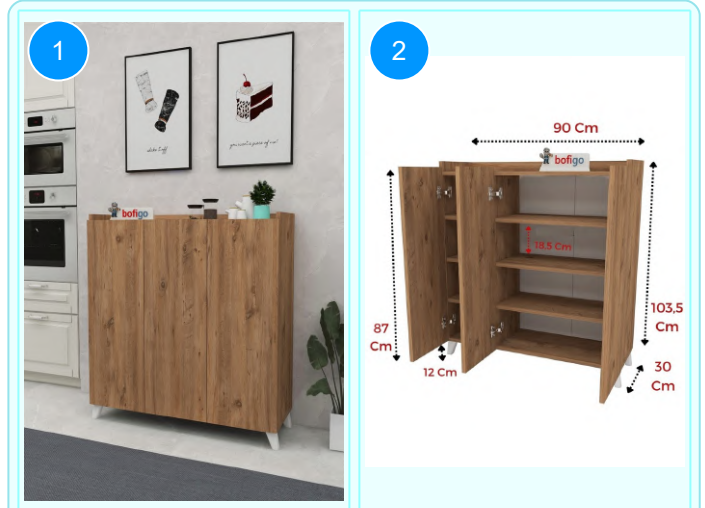

12-30-02 MULTIFUNCTIONEL CABINET WITH 3 DOORS

Colour	Width cm.	Height cm.	Depth cm.	Kg	CBM
PINE	90	103,5	30	(2/1)18,2 (2/2)17,5	0,0659

Top Surface Material: 18mm Melamine Faced Particle Board
This product is delivered in two boxes.

CARTON NO: Carton 1/2
CARTON WEIGHT:18,4 kg. / 17,7 kg.
CARTON HEIGHT: 12 cm. / 14,2 cm.
CARTON DEPTH: 37,7 cm. / 35,5 cm.
CARTON WIDTH: 97,8 cm. / 92 cm.