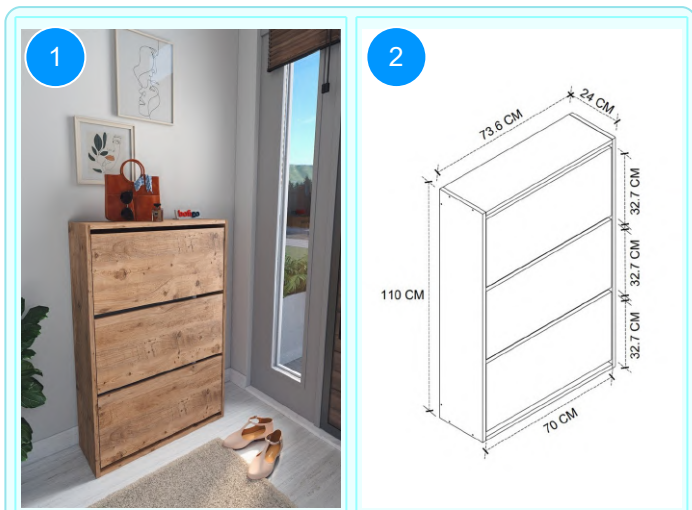

18-03-02 DECORATIVE SHOERACK

Colour	Width cm.	Height cm.	Depth cm.	Kg	CBM
PINE	73,6	110	24	(2/1)11,8 (2/2)11,1	0,0670

Top Surface Material: 18mm Melamine Faced Particle Board
This product is delivered in two boxes.

CARTON NO: Carton 1/2
CARTON WEIGHT: 12 kg. / 11,3 kg.
CARTON HEIGHT: 10,3 cm. / 12,5 cm.
CARTON DEPTH: 36,5 cm. / 26 cm.
CARTON WIDTH: 76 cm. / 118 cm.