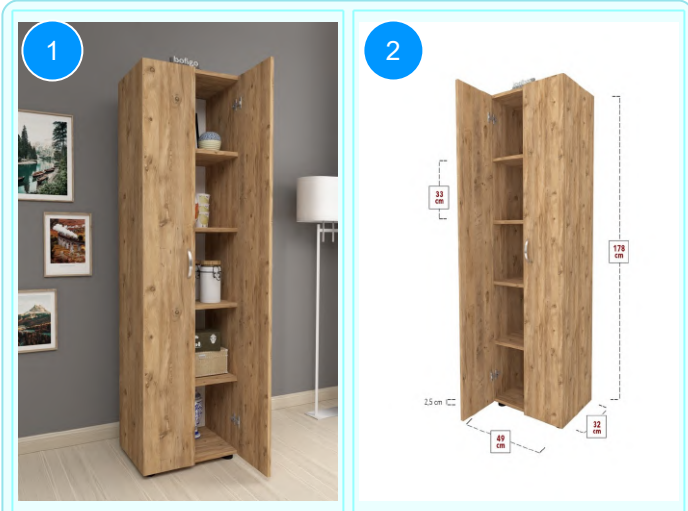

BOFIGO CATALOGUE | FURNITURES | MULTIPURPOSE CABINETS | MULTIPURPOSE CABINET 5 SHELF

12-55-02 MULTIPURPOSE CABINET 5 SHELF

Colour	Width cm.	Height cm.	Depth cm.	Kg	CBM
PINE	49	178	32	(2/1)24 (2/2)12	0,0866

Top Surface Material: 18mm Melamine Faced Particle Board
This product is delivered in two boxes.

CARTON NO: Carton 1/2
CARTON WEIGHT:24 kg. / 11 kg.
CARTON HEIGHT: 10 cm. / 13 cm.
CARTON DEPTH: 34 cm./ 34 cm.
CARTON WIDTH: 184 cm. / 54 cm.