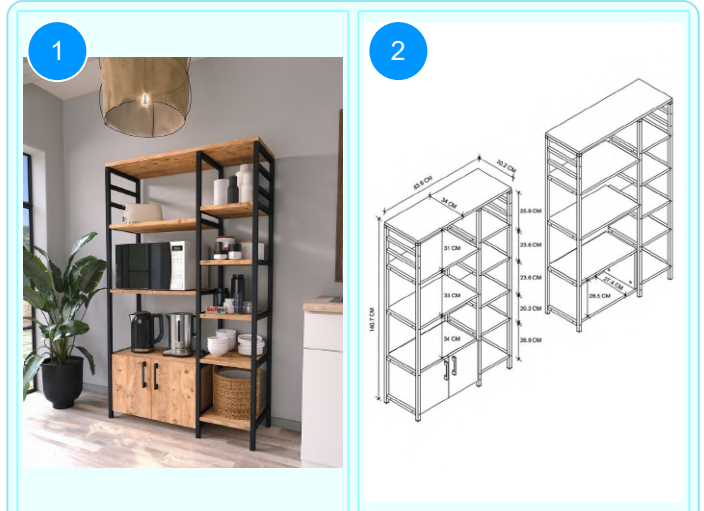

28-08-02 KITCHEN STAND WITH 2 DOORS AND 8 SHELVES

Colour	Width cm.	Height cm.	Depth cm.	Kg	CBM
PINE	83,6	140,7	30,2	26,28	0,082

Top Surface Material: 18mm Particle Board
This product is delivered in two boxes.

CARTON NO: 1
CARTON WEIGHT: 25,2 kg.
CARTON HEIGHT: 15,8 cm.
CARTON DEPTH: 34,9
CARTON WIDTH: 144,2