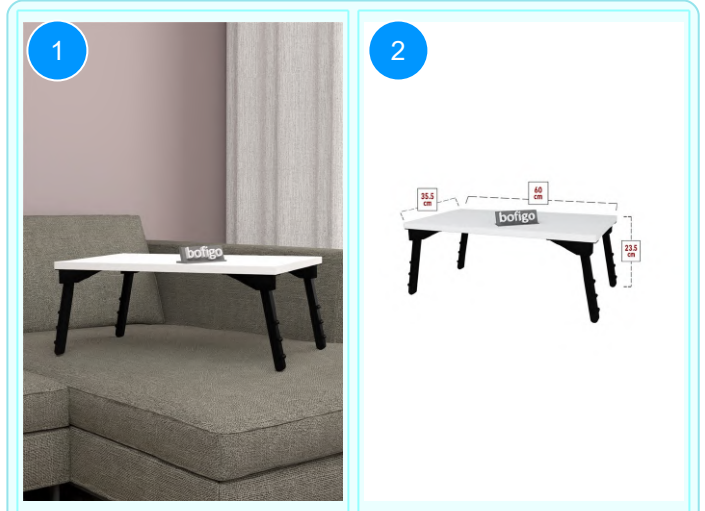

17-01-01 LAPTOP TABLE

Colour	Width cm.	Height cm.	Depth cm.	Kg	CBM
WHITE	60	23,5	35,5	3,1	

Top Surface Material: 18mm Melamine Faced Particle Board
Leg Material: Plastic Foot
This product is delivered in one box.

CARTON NO: Carton 1
CARTON WEIGHT: 3,3 kg.
CARTON HEIGHT: 5,5 cm.
CARTON DEPTH: 38,2 cm.
CARTON WIDTH: 66,3 cm.