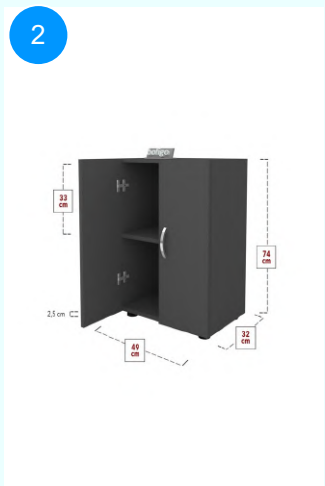

12-52-08 MULTIPURPOSE CABINET 2 SHELF

Colour	Width cm.	Height cm.	Depth cm.	Kg	CBM
ANTHRACITE	49	74	32	(2/1)8,8 (2/2) 7,3	0,0382

Top Surface Material: 18mm Melamine Faced Particle Board
This product is delivered in two boxes.

CARTON NO: Carton 1/2
CARTON WEIGHT: 9 kg. / 7,5 kg.
CARTON HEIGHT: 9 cm. / 7,5 cm.
CARTON DEPTH: 34 cm. / 53 cm.
CARTON WIDTH: 80 cm. / 34,5 cm.