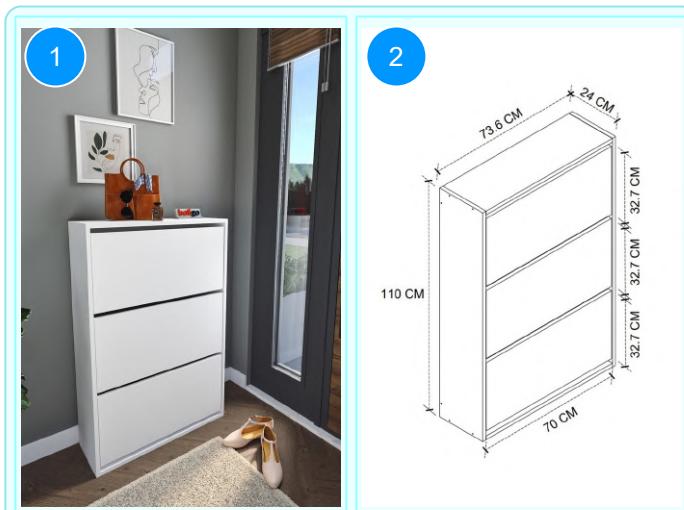

18-03-01 DECORATIVE SHOERACK

Colour	Width cm.	Height cm.	Depth cm.	Kg	CBM
WHITE	73,6	110	24	(2/1)11,8 (2/2)11,1	0,0670

Top Surface Material: 18mm Melamine Faced Particle Board
This product is delivered in two boxes.

CARTON NO: Carton 1/2
CARTON WEIGHT: 12 kg. / 11,3 kg.
CARTON HEIGHT: 10,3 cm. / 12,5 cm.
CARTON DEPTH: 36,5 cm. / 26 cm.
CARTON WIDTH: 76 cm. / 118 cm.