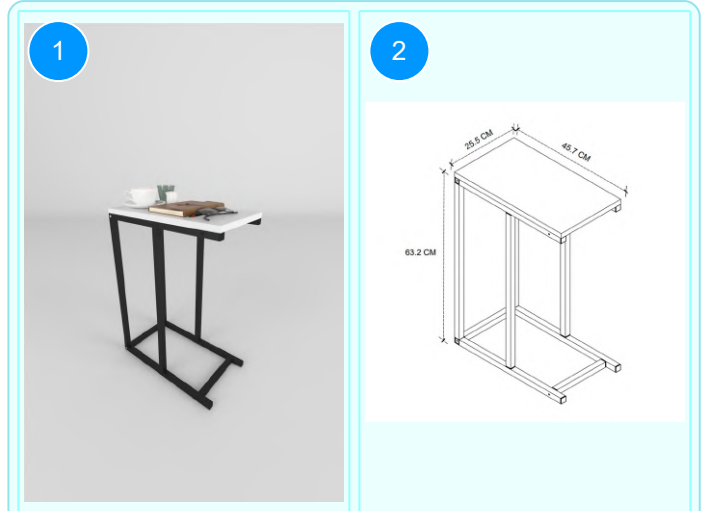

22-45-01 45*25 METAL SIDE TABLE

Colour	Width cm.	Height cm.	Depth cm.	Kg	CBM
WHITE	25,5	63,2	45,7	3,9	0,009

Top Surface Material: 18mm Melamine Faced Particle Board
This product is delivered in one box.

CARTON NO: 1
CARTON WEIGHT: 3,9 kg.
CARTON HEIGHT: 5 cm.
CARTON DEPTH: 63,5 cm.
CARTON WIDTH: 29 cm.