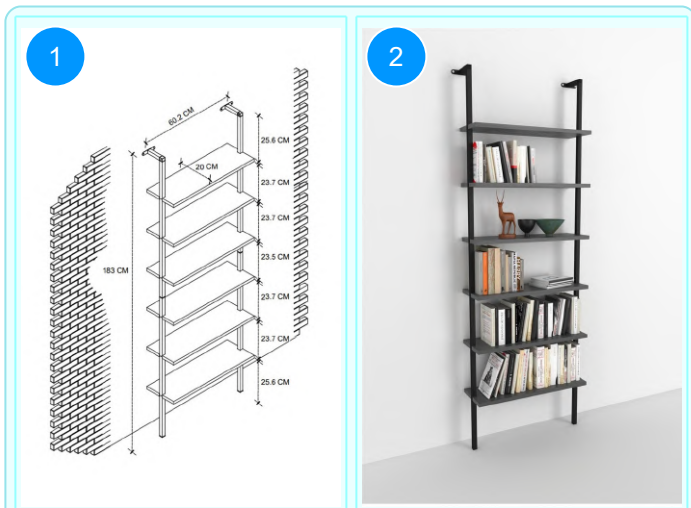

15-66-08 WALL MOUNTED 6 SHELVES METAL BOOKSHELF

Colour	Width cm.	Height cm.	Depth cm.	Kg	CBM
ANHTRACITE	60,2	183	20	10,5	0,033

Top Surface Material: 18mm Melamine Faced Particle Board
Leg Material: 20*20/30 0,7mm profile
This product is delivered in one box.

CARTON NO:Carton 1
CARTON WEIGHT: 10,5 kg.
CARTON HEIGHT: 14 cm.
CARTON WIDTH: 24,5 cm.
CARTON DEPTH: 97 cm.