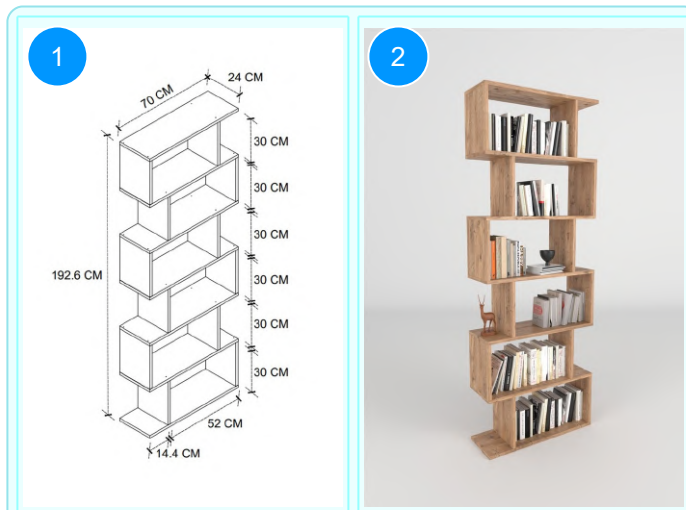

15-60-02 ZIGZAG BOOKSHELF WITH 6 SHELVES

Colour	Width cm.	Height cm.	Depth cm.	Kg	CBM
PINE	70	192,6	24	23,5	0,051

Top Surface Material: 18mm Melamine Faced Particle Board
This product is delivered in one box.

CARTON NO:Carton 1
CARTON WEIGHT: 23,5 kg.
CARTON HEIGHT: 25 cm.
CARTON WIDTH: 74 cm.
CARTON DEPTH: 27,5 cm.