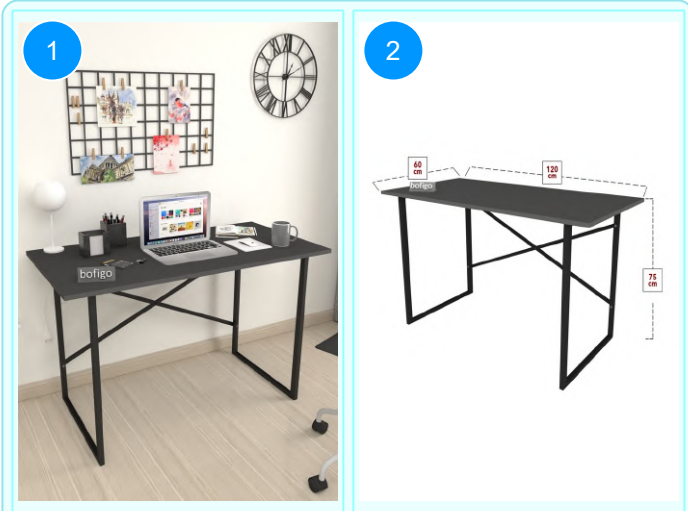

20-05-08 60X120 METAL STUDY DESK

Colour	Width cm.	Height cm.	Depth cm.	Kg	CBM
ANTHRACITE	120	75	60	11,3	0,0510

Top Surface Material: 18mm Melamine Faced Particle Board
This product is delivered in one box.

CARTON NO:Carton 1
CARTON WEIGHT: 11,5 kg.
CARTON HEIGHT: 6 cm.
CARTON WIDTH: 126 cm
CARTON DEPTH:67,5 cm.