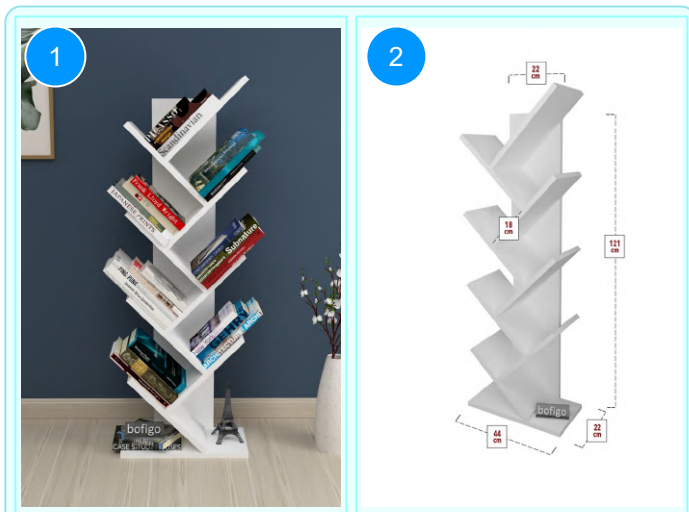

15-11-01 TREE BOOKSHELF

Colour	Width cm.	Height cm.	Depth cm.	Kg	CBM
WHITE	44	121	22	11,3	0,0284

Top Surface Material: 18mm Melamine Faced Particle Board
This product is delivered in one box.

CARTON NO:Carton 1
CARTON WEIGHT: 11,5 kg.
CARTON HEIGHT: 8,5 cm.
CARTON WIDTH: 128,5 cm.
CARTON DEPTH: 26 cm.