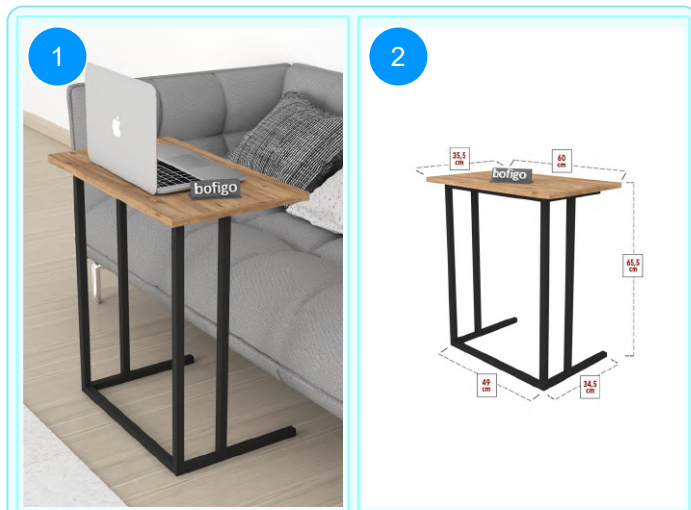

17-03-02 METAL LAPTOP TABLE

Colour	Width cm.	Height cm.	Depth cm.	Kg	CBM
PINE	60	65,5	35,5	4,3	0,0123

Top Surface Material: 18mm Melamine Faced Particle Board
Leg Material: 20*20 0,7mm profile
This product is delivered in one box.

CARTON NO: Carton 1
CARTON WEIGHT: 4,5 kg.
CARTON HEIGHT: 3,5 cm.
CARTON DEPTH: 52,4 cm.
CARTON WIDTH: 67,3 cm.