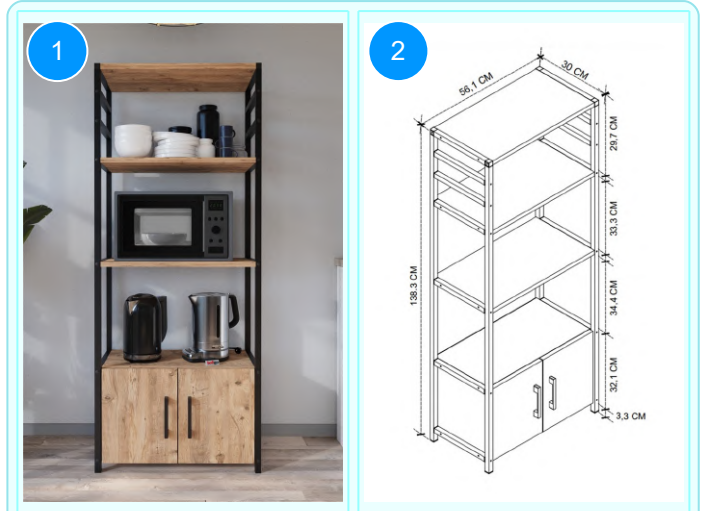

STND 4 P KITCHEN SHELF WITH 4 SHELVES

Colour	Width cm.	Height cm.	Depth cm.	Kg	CBM
PINE	56,1	138,3	30	26,28	0,0483

Top Surface Material: 18mm Particle Board
This product is delivered in two boxes.

CARTON NO: 1
CARTON WEIGHT: 17,3 kg.
CARTON HEIGHT: 9,5 cm.
CARTON DEPTH: 36
CARTON WIDTH: 141,2