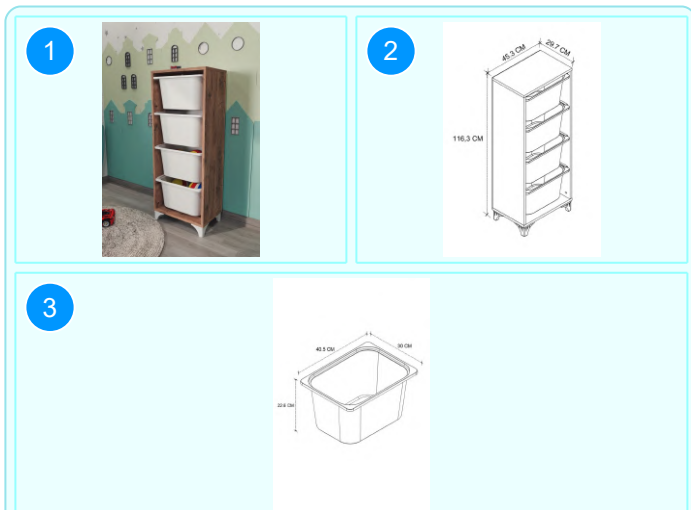

12-02-01-84 4 BASKETS MULTIFUNCTIONAL CABINET

Colour	Width cm.	Height cm.	Depth cm.	Kg	CBM
PINE	45,3	29,7	30	(2/1)16,4 (2/2)2,4	0,0719

Top Surface Material: 18mm Melamine Faced Particle Board
This product is delivered in two boxes.

CARTON NO: Carton 1/2
CARTON WEIGHT: 2,6 kg. / 16,8 kg.
CARTON HEIGHT: 16,5 cm. / 16 cm.
CARTON DEPTH: 31,5 cm./ 35,9 cm.
CARTON WIDTH: 41,5 cm. / 87,5 cm.