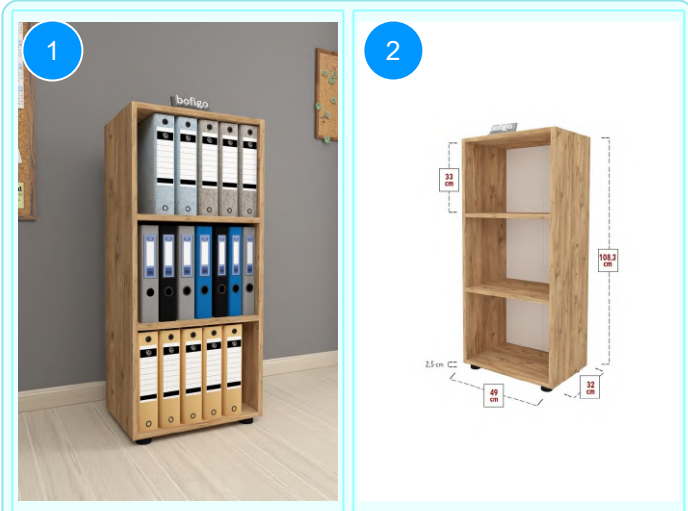

BOFIGO CATALOGUE | FURNITURES | FOLDERS | FOLDER WITH 3 SHELVES

13-23-02 FOLDER WITH 3 SHELVES

Colour	Width cm.	Height cm.	Depth cm.	Kg	CBM
PINE	49	108,3	32	12,5	0,0398

Top Surface Material: 18mm Melamine Faced Particle Board
This product is delivered in one box.

CARTON NO: Carton 1
CARTON WEIGHT: 11,2 kg.
CARTON HEIGHT: 13,5 cm.
CARTON DEPTH: 26 cm.
CARTON WIDTH: 113,5 cm.