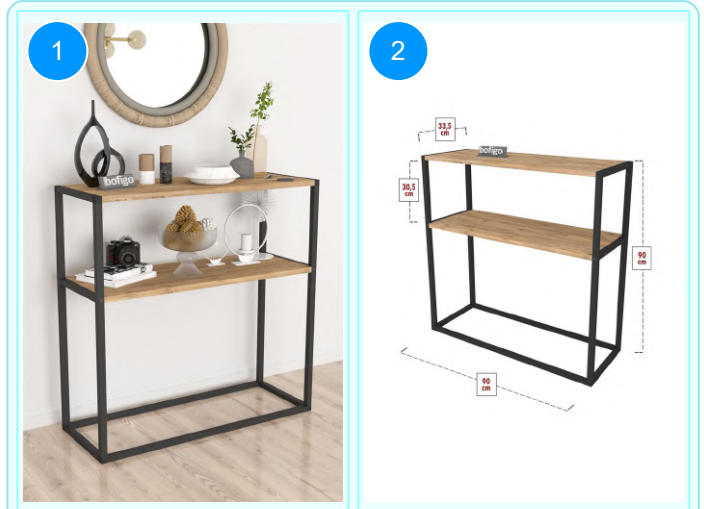

14-01-02 METAL DRESSUAR / CONSOLE

Colour	Width cm.	Height cm.	Depth cm.	Kg	CBM
PINE	90	90	33,5	8	0,0351

Top Surface Material: 18mm Melamine Faced Particle Board
Leg Material: 20*20 0,7mm profile
This product is delivered in one box.

CARTON NO: Carton 1
CARTON WEIGHT: 10 kg.
CARTON HEIGHT: 9 cm.
CARTON DEPTH: 41 cm.
CARTON WIDTH: 95 cm.