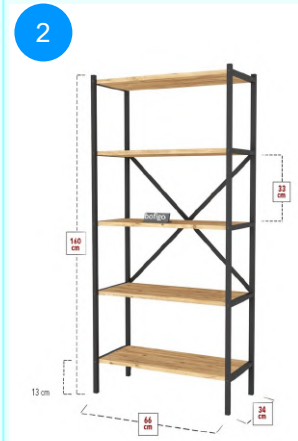

13-05-02 5 SHELVES KITCHEN ORGANIZER

Colour	Width cm.	Height cm.	Depth cm.	Kg	CBM
PINE	66	160	34	15,8	0,0638

Top Surface Material: 18mm Particle Board
Leg Material: 20*20 0,7mm profile
This product is delivered in one box.

CARTON NO: Carton 1
CARTON WEIGHT: 16 kg.
CARTON HEIGHT: 11 cm.
CARTON DEPTH: 36 cm.
CARTON WIDTH: 161 cm.