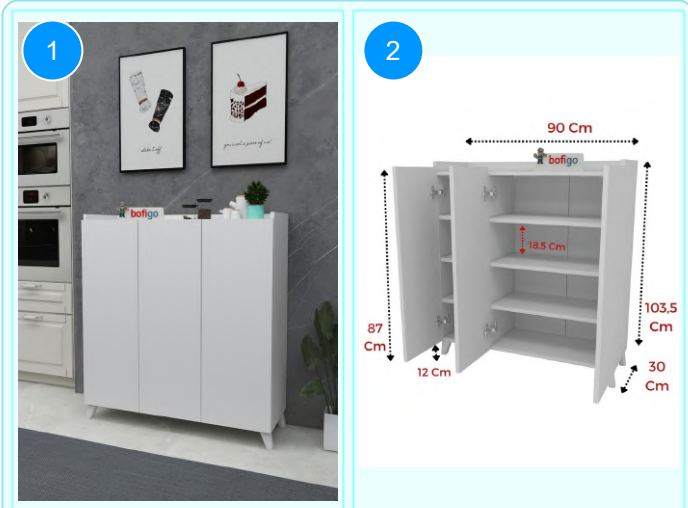

12-30-01 MULTIFUNCTIONEL CABINET WITH 3 DOORS

Colour	Width cm.	Height cm.	Depth cm.	Kg	CBM
WHITE	90	103,5	30	(2/1)18,2 (2/2)17,5	0,0659

Top Surface Material: 18mm Melamine Faced Particle Board
This product is delivered in two boxes.

CARTON NO: Carton 1/2
CARTON WEIGHT:18,4 kg. / 17,7 kg.
CARTON HEIGHT: 12 cm. / 14,2 cm.
CARTON DEPTH: 37,7 cm. / 35,5 cm.
CARTON WIDTH: 97,8 cm. / 92 cm.