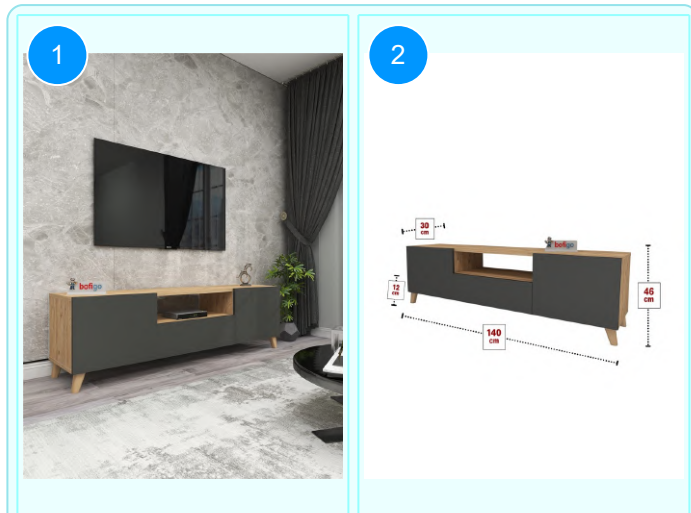

11-02-02 DECORATIVE TV STAND

Colour	Width cm.	Height cm.	Depth cm.	Kg	CBM
PINE-ANTHRACITE	140	46	30	(2/1)13,5 (2/2)8,2	

Top Surface Material: 18mm Melamine Faced Particle Board
This product is delivered in two boxes.

CARTON NO: Carton 1/2
CARTON WEIGHT: 13,7 kg. / 8,4 kg.
CARTON HEIGHT: 8 cm. / 13,6 cm.
CARTON DEPTH: 35,2 cm. / 38,8 cm.
CARTON WIDTH: 146,4 cm. / 48 cm.