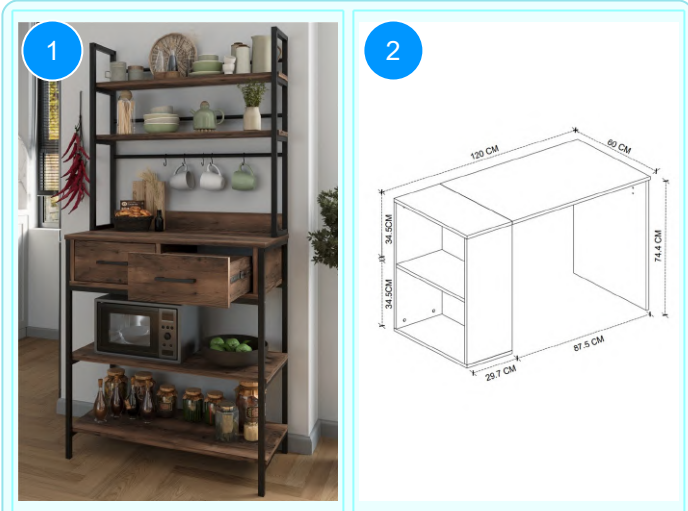

BOFIGO CATALOGUE | FURNITURES | KITCHEN ORGANIZERS | KITCHEN STAND WITH 2 DRAWERS

STND 2 DRW W KITCHEN STAND WITH 2 DRAWERS

Colour	Width cm.	Height cm.	Depth cm.	Kg	CBM
LIDYA	81,6	169,1	37,5	32	0,082

Top Surface Material: 18mm Particle Board
This product is delivered in two boxes.

CARTON NO: 1/2
CARTON WEIGHT: 24 / 8,7 kg.
CARTON HEIGHT: 14 / 13 cm.
CARTON DEPTH: 37 / 43,5 cm.
CARTON WIDTH: 45 / 92 cm.