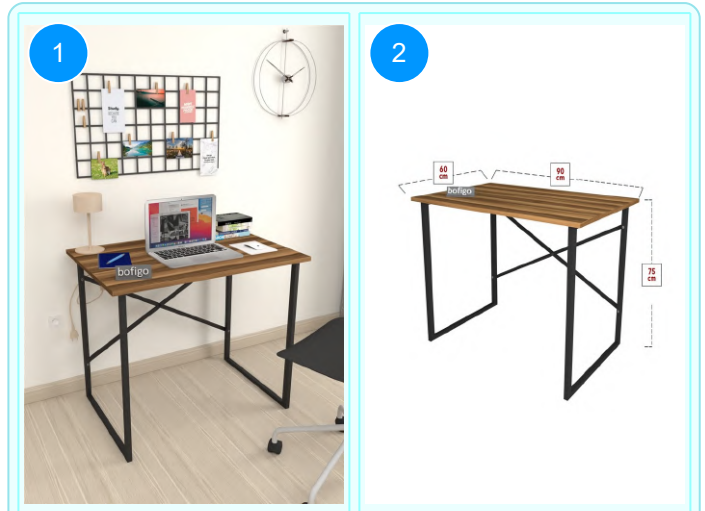

20-01-07 METAL STUDY DESK

Colour	Width cm.	Height cm.	Depth cm.	Kg	CBM
WALNUT	90	75	60	10	0,0362

Top Surface Material: 18mm Melamine Faced Particle Board
This product is delivered in one box.

CARTON NO:Carton 1
CARTON WEIGHT: 10,2 kg.
CARTON HEIGHT: 5,8 cm.
CARTON WIDTH:96 cm
CARTON DEPTH:65 cm.