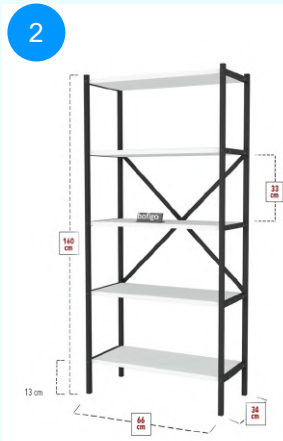

BOFIGO CATALOGUE | FURNITURES | KITCHEN ORGANIZERS | 5 SHELVES KITCHEN ORGANIZER

13-05-01 5 SHELVES KITCHEN ORGANIZER

Colour	Width cm.	Height cm.	Depth cm.	Kg	CBM
WHITE	66	160	34	15,8	0,0638

Top Surface Material: 18mm Melamine Faced Particle Board
Leg Material: 20*20 0,7mm profile
This product is delivered in one box.

CARTON NO: Carton 1
CARTON WEIGHT: 16 kg.
CARTON HEIGHT: 11 cm.
CARTON DEPTH: 36 cm.
CARTON WIDTH: 161 cm.