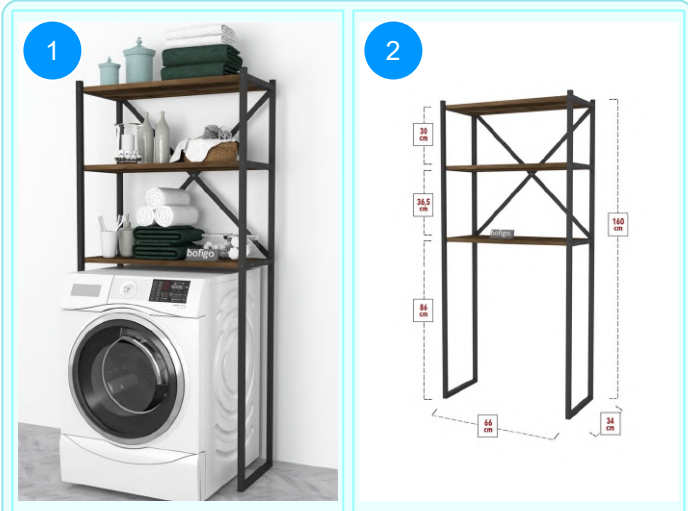

13-03-17 METAL BATHROOM ORGANIZER

Colour	Width cm.	Height cm.	Depth cm.	Kg	CBM
LIDYA	66	160	34	11	0,0418

Top Surface Material: 18mm Particle Board
Leg Material: 20*20 0,7mm profile
This product is delivered in one box.

CARTON NO: Carton 1
CARTON WEIGHT: 11,2 kg.
CARTON HEIGHT: 7,3 cm.
CARTON DEPTH: 35,5 cm.
CARTON WIDTH: 161,5 cm.