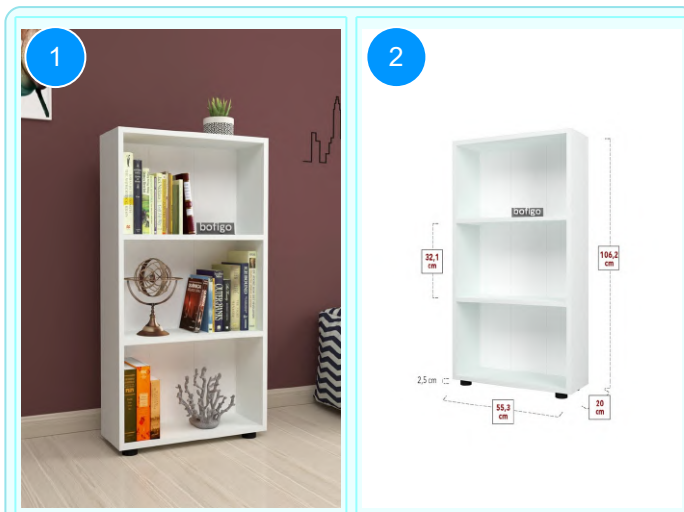

15-03-01 3 SHELVES CHIPBOARD BOOKSHELF

Colour	Width cm.	Height cm.	Depth cm.	Kg	CBM
WHITE	55,3	106,2	20	11,2	0,0398

Top Surface Material: 18mm Melamine Faced Particle Board
This product is delivered in one box.

CARTON NO:Carton 1
CARTON WEIGHT: 11,2 kg.
CARTON HEIGHT: 13,5 cm.
CARTON WIDTH: 113,5 cm.
CARTON DEPTH: 26 cm.