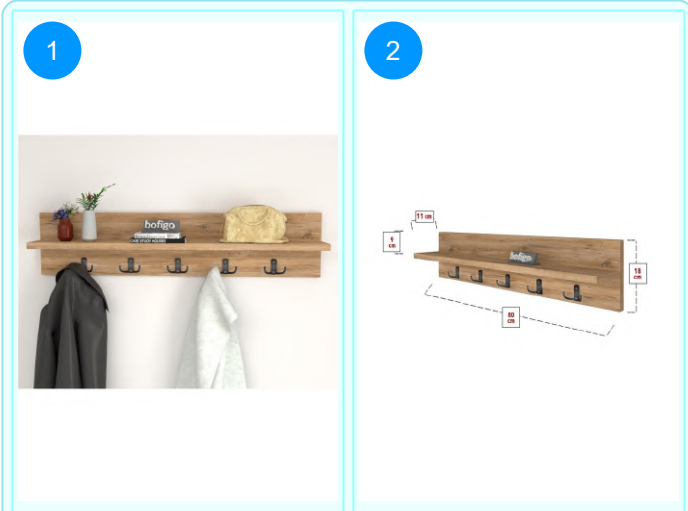

BOFIGO CATALOGUE | FURNITURES | CLOTHES HANGERS | WALL MOUNTED CLOTHES HANGER 80 CM

21-12-02 WALL MOUNTED CLOTHES HANGER 80 CM

Colour	Width cm.	Height cm.	Depth cm.	Kg	CBM
PINE	80	18	11	3,1	0,0115

Top Surface Material: 18mm Melamine Faced Particle Board
This product is delivered in one box.

CARTON NO: Carton 1
CARTON WEIGHT: 3,3 kg.
CARTON HEIGHT: 6,2 cm.
CARTON DEPTH: 21,7 cm.
CARTON WIDTH: 85,3 cm.