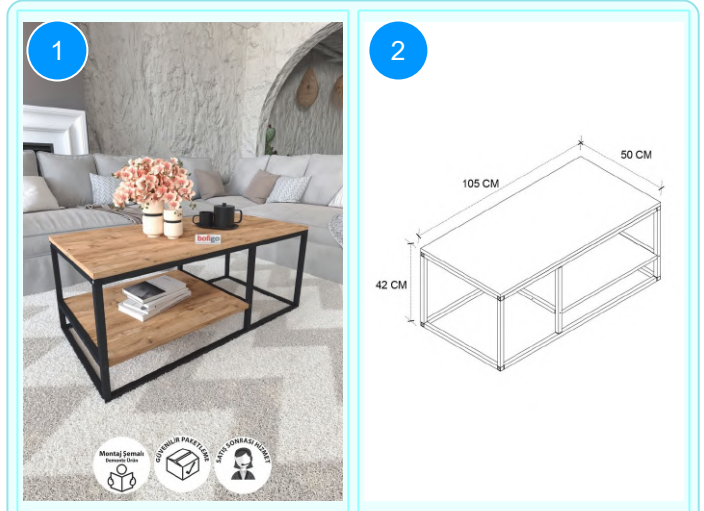

22-03-02 2 SHELVES METAL COFFEE TABLE

Colour	Width cm.	Height cm.	Depth cm.	Kg	CBM
PINE	105	42	50	14	0,028

Top Surface Material: 18mm Melamine Faced Particle Board
This product is delivered in one box.

CARTON NO: 1
CARTON WEIGHT: 14 kg.
CARTON HEIGHT: 6,5 cm.
CARTON DEPTH: 54,5 cm.
CARTON WIDTH: 111 cm.