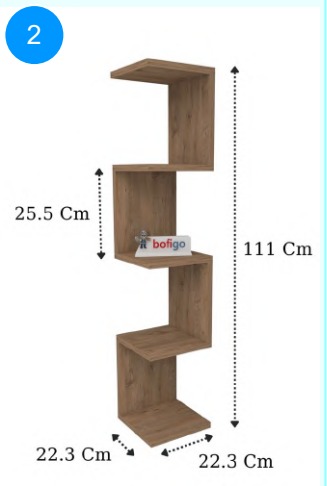

15-11-08 TREE BOOKSHELF

Colour	Width cm.	Height cm.	Depth cm.	Kg	CBM
ANTHRACITE	44	121	22	11,3	0,0284

Top Surface Material: 18mm Melamine Faced Particle Board
This product is delivered in one box.

CARTON NO:Carton 1
CARTON WEIGHT: 11,5 kg.
CARTON HEIGHT: 8,5 cm.
CARTON WIDTH: 128,5 cm.
CARTON DEPTH: 26 cm.

15-12-01 ZIGZAG BOOKSHELF

Colour	Width cm.	Height cm.	Depth cm.	Kg	CBM
WHITE	22,3	111	22,3	5,4	0,0147

Top Surface Material: 18mm Melamine Faced Particle Board
This product is delivered in one box.

CARTON NO:Carton 1
CARTON WEIGHT: 5,6 kg.
CARTON HEIGHT: 17 cm.
CARTON WIDTH: 32 cm.
CARTON DEPTH: 27 cm.