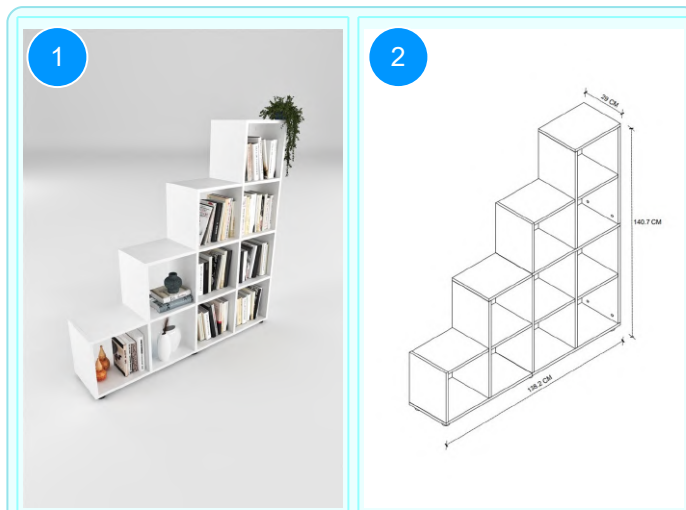

15-24-01 10 SHELVES - STAIR BOOKCASE

Colour	Width cm.	Height cm.	Depth cm.	Kg	CBM
WHITE	138,2	140	29	9	0,0147

Top Surface Material: 18mm Melamine Faced Particle Board
This product is delivered in two boxes.

CARTON NO: 1 & 2
CARTON WEIGHT: 18 / 13 kg.
CARTON HEIGHT: 16 / 12,5 cm.
CARTON WIDTH: 75 / 72 cm.
CARTON DEPTH: 33,5 / 33,5 cm.