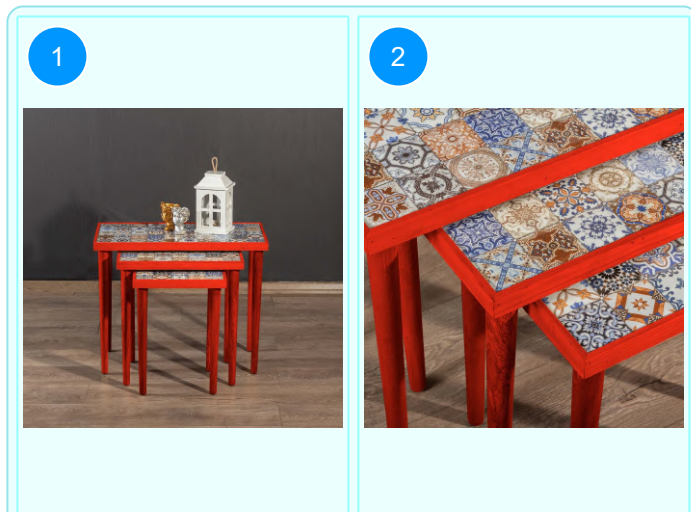

25*30 3 SET TILE PATTERNED TABLE

Colour	Width cm.	Height cm.	Depth cm.	Kg	CBM
RED	62	50	32	15	0,0530

Top Surface Material: 18mm Melamine Faced Particle Board
Leg Material: Hornbeam
This product is delivered in one box.

CARTON NO: Carton 1
CARTON WEIGHT: 15,2 kg.
CARTON HEIGHT: 10 cm.
CARTON DEPTH: 106 cm.
CARTON WIDTH: 50 cm.