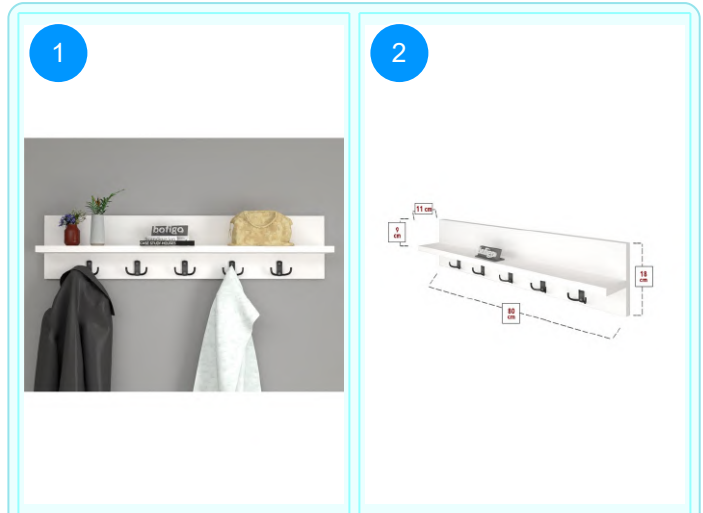

21-12-01 WALL MOUNTED CLOTHES HANGER 80 CM

Colour	Width cm.	Height cm.	Depth cm.	Kg	CBM
WHITE	80	18	11	3,1	0,0115

Top Surface Material: 18mm Melamine Faced Particle Board
This product is delivered in one box.

CARTON NO: Carton 1
CARTON WEIGHT: 3,3 kg.
CARTON HEIGHT: 6,2 cm.
CARTON DEPTH: 21,7 cm.
CARTON WIDTH: 85,3 cm.