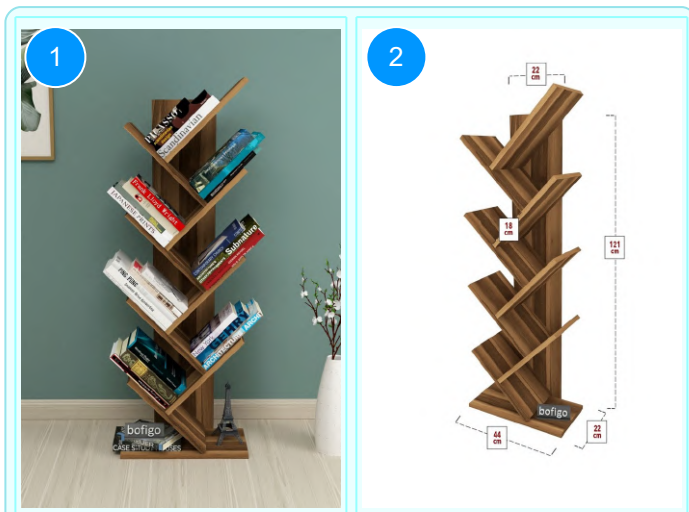

15-11-07 TREE BOOKSHELF

Colour	Width cm.	Height cm.	Depth cm.	Kg	CBM
WALNUT	44	121	22	11,3	0,0284

Top Surface Material: 18mm Melamine Faced Particle Board
This product is delivered in one box.

CARTON NO:Carton 1
CARTON WEIGHT: 11,5 kg.
CARTON HEIGHT: 8,5 cm.
CARTON WIDTH: 128,5 cm.
CARTON DEPTH: 26 cm.