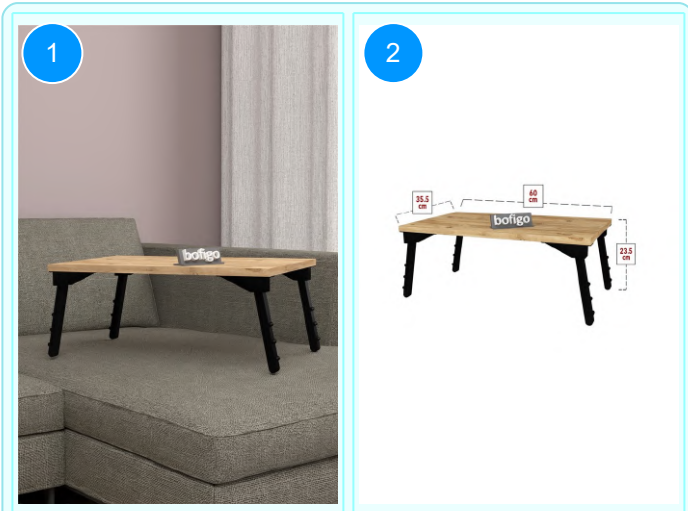

17-01-02 LAPTOP TABLE

Colour	Width cm.	Height cm.	Depth cm.	Kg	CBM
PINE	60	23,5	35,5	3,1	

Top Surface Material: 18mm Melamine Faced Particle Board
Leg Material: Plastic Foot
This product is delivered in one box.

CARTON NO: Carton 1
CARTON WEIGHT: 3,3 kg.
CARTON HEIGHT: 5,5 cm.
CARTON DEPTH: 38,2 cm.
CARTON WIDTH: 66,3 cm.