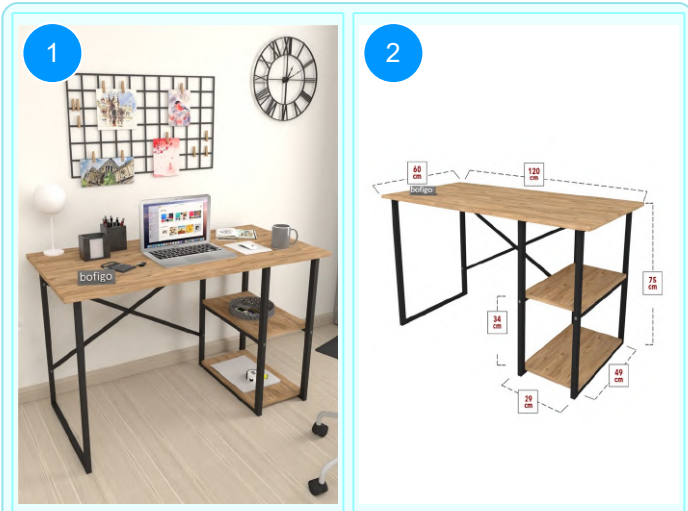

20-02-02 2 SHELVES METAL STUDY DESK

Colour	Width cm.	Height cm.	Depth cm.	Kg	CBM
PINE	120	75	60	17	0,0623

Top Surface Material: 18mm Melamine Faced Particle Board
This product is delivered in one box.

CARTON NO:Carton 1
CARTON WEIGHT: 17,3 kg.
CARTON HEIGHT: 7,8 cm.
CARTON WIDTH: 124,4 cm
CARTON DEPTH:64,2 cm.