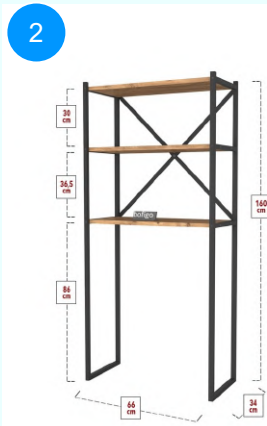

13-03-02 METAL BATHROOM ORGANIZER

Colour	Width cm.	Height cm.	Depth cm.	Kg	CBM
PINE	66	160	34	11	0,0418

Top Surface Material: 18mm Particle Board
Leg Material: 20*20 0,7mm profile
This product is delivered in one box.

CARTON NO: Carton 1
CARTON WEIGHT: 11,2 kg.
CARTON HEIGHT: 7,3 cm.
CARTON DEPTH: 35,5 cm.
CARTON WIDTH: 161,5 cm.