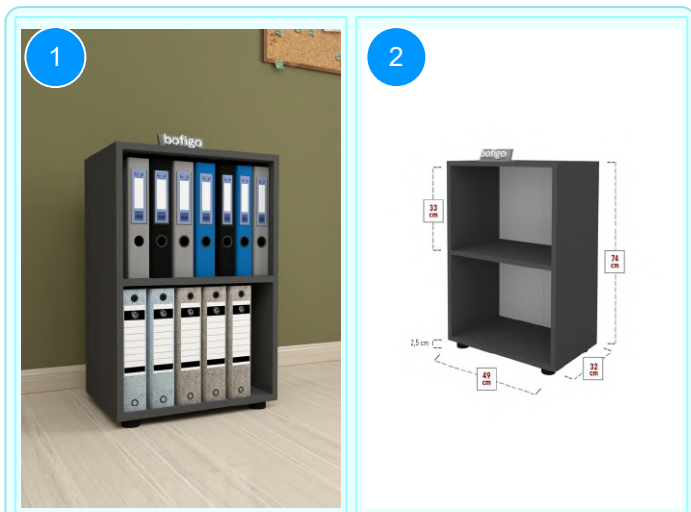

13-22-08 FOLDER WITH 2 SHELVES

Colour	Width cm.	Height cm.	Depth cm.	Kg	CBM
ANTHRACITE	49	74	32	10,5	0,0251

Top Surface Material: 18mm Melamine Faced Particle Board
This product is delivered in one box.

CARTON NO: Carton 1
CARTON WEIGHT: 7,4 kg.
CARTON HEIGHT: 13,5 cm.
CARTON DEPTH: 24,5 cm.
CARTON WIDTH: 76 cm.