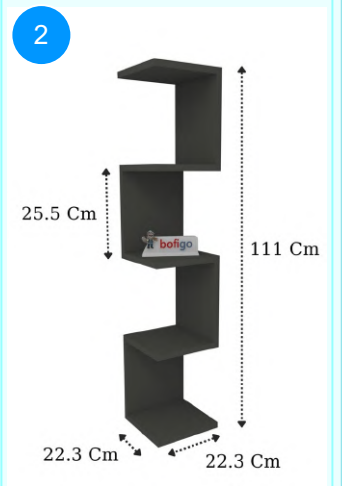

15-12-08 ZIGZAG BOOKSHELF

Colour	Width cm.	Height cm.	Depth cm.	Kg	CBM
ANTHRACITE	22,3	111	22,3	5,4	0,0147

Top Surface Material: 18mm Melamine Faced Particle Board
This product is delivered in one box.

CARTON NO:Carton 1
CARTON WEIGHT: 5,6 kg.
CARTON HEIGHT: 17 cm.
CARTON WIDTH: 32 cm.
CARTON DEPTH: 27 cm.