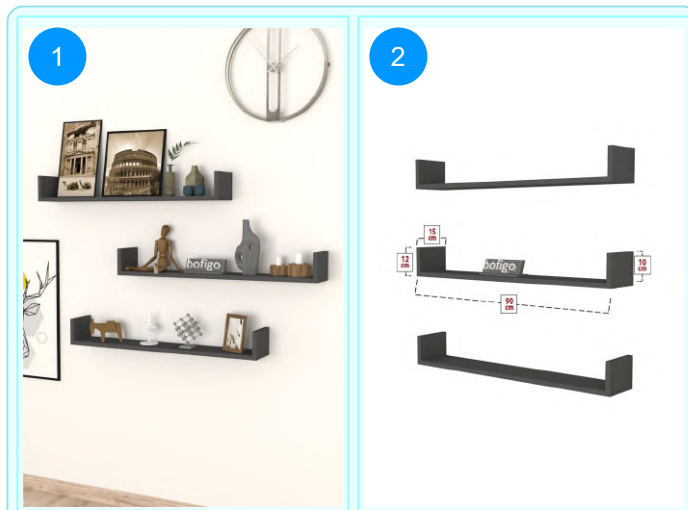

13-12-08 FLYING SHELF 90 CM

Colour	Width cm.	Height cm.	Depth cm.	Kg	CBM
ANTHRACITE	90	10	15	6,5	0,0201

Top Surface Material: 18mm Melamine Faced Particle Board
This product is delivered in one box.

CARTON NO: Carton 1
CARTON WEIGHT: 6,7 kg.
CARTON HEIGHT: 11 cm.
CARTON DEPTH: 18,8 cm.
CARTON WIDTH: 97,3 cm.