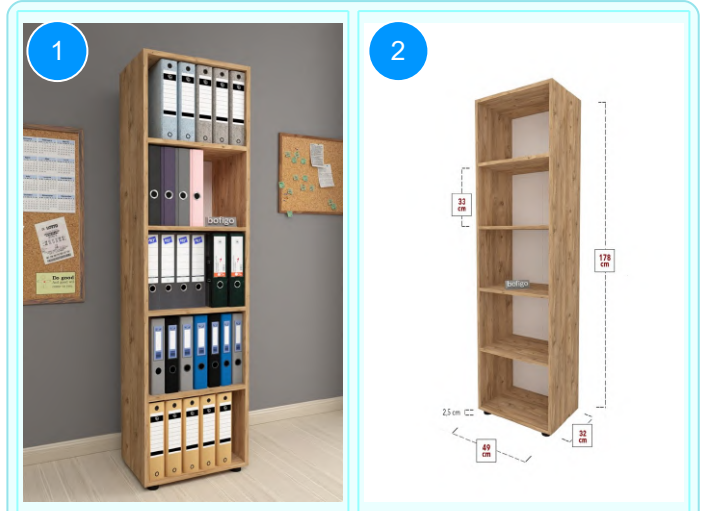

13-25-02 FOLDER WITH 5 SHELVES

Colour	Width cm.	Height cm.	Depth cm.	Kg	CBM
PINE	49	178	32	22,8	0,0626

Top Surface Material: 18mm Melamine Faced Particle Board
This product is delivered in one box.

CARTON NO: Carton 1
CARTON WEIGHT: 17,9 kg.
CARTON HEIGHT: 13 cm.
CARTON DEPTH: 26 cm.
CARTON WIDTH: 180,5 cm.