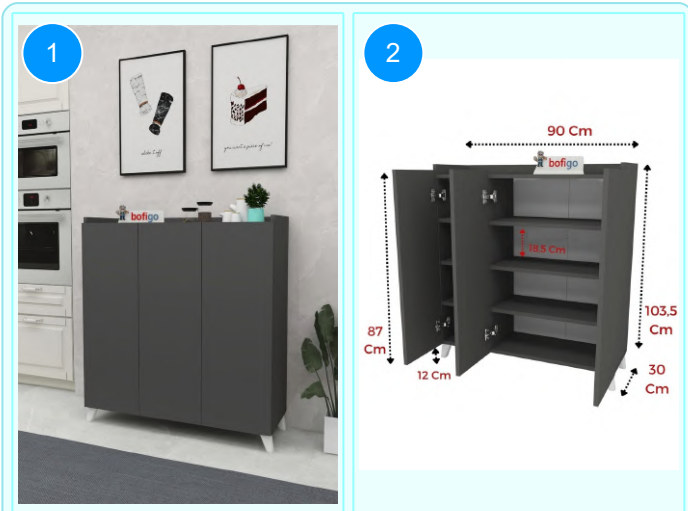

12-30-08 MULTIFUNCTIONEL CABINET WITH 3 DOORS

Colour	Width cm.	Height cm.	Depth cm.	Kg	CBM
ANTHRACITE	90	103,5	30	(2/1)18,2 (2/2)17,5	0,0659

Top Surface Material: 18mm Melamine Faced Particle Board
This product is delivered in two boxes.

CARTON NO: Carton 1/2
CARTON WEIGHT:18,4 kg. / 17,7 kg.
CARTON HEIGHT: 12 cm. / 14,2 cm.
CARTON DEPTH: 37,7 cm. / 35,5 cm.
CARTON WIDTH: 97,8 cm. / 92 cm.