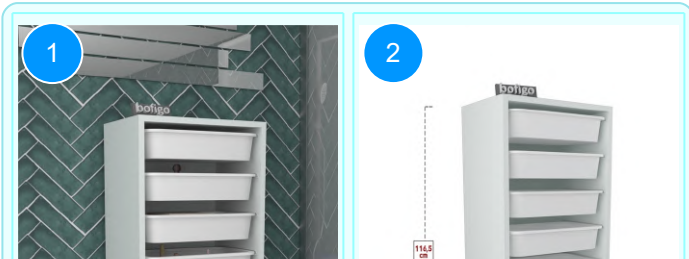

12-SPT-LARA-2 12 BASKET MULTIFUNCTIONAL LARA CABINET

12-01-01 8 BASKETS MULTIFUNCTIONAL CABINET

Colour	Width cm.	Height cm.	Depth cm.	Kg	CBM
WHITE	131,1	95,4	29,7	(2/1)24 (2/2)6,6	0,1100

Colour	Width cm.	Height cm.	Depth cm.	Kg	CBM
WHITE	45	116,5	30	(2/1)11,8 (2/2)3,6	0,0652

Top Surface Material: 18mm Melamine Faced Particle Board
This product is delivered in two boxes.

Top Surface Material: 18mm Melamine Faced Particle Board
This product is delivered in two boxes.

CARTON NO: Carton 1/2
CARTON WEIGHT: 6,6 kg. / 24 kg.
CARTON HEIGHT: 39,3 cm. / 14,1 cm.
CARTON DEPTH: 32 cm. / 33,6 cm.
CARTON WIDTH: 45,5 cm. / 138,8 cm.

CARTON NO: Carton 1/2
CARTON WEIGHT: 3,6 kg. / 11,8 kg.
CARTON HEIGHT: 21 cm. / 8 cm.
CARTON DEPTH: 31,5 cm. / 35,3 cm.
CARTON WIDTH: 51 cm. / 111,5 cm.