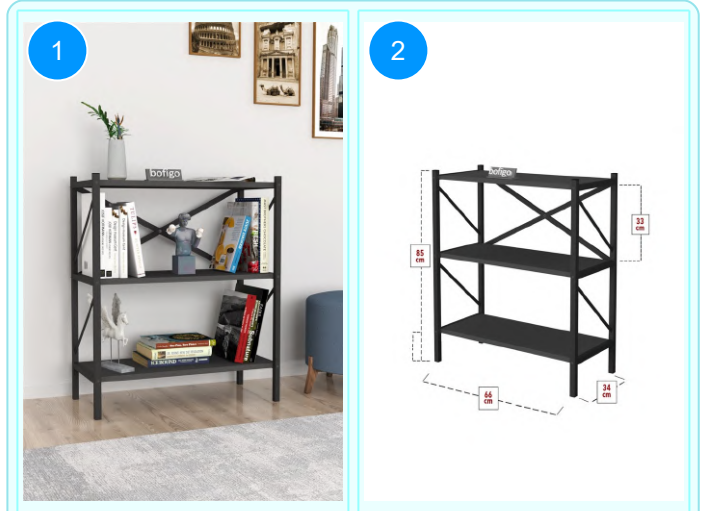

15-05-08 3 SHELVES METAL BOOKSHELF

Colour	Width cm.	Height cm.	Depth cm.	Kg	CBM
ANTHRACITE	66	85	34	9,4	0,0346

Top Surface Material: 18mm Melamine Faced Particle Board
Leg Material: 20*20/30 0,7mm profile
This product is delivered in one box.

CARTON NO:Carton 1
CARTON WEIGHT: 9,6 kg.
CARTON HEIGHT: 11 cm.
CARTON WIDTH: 87,5 cm.
CARTON DEPTH: 35,5 cm.