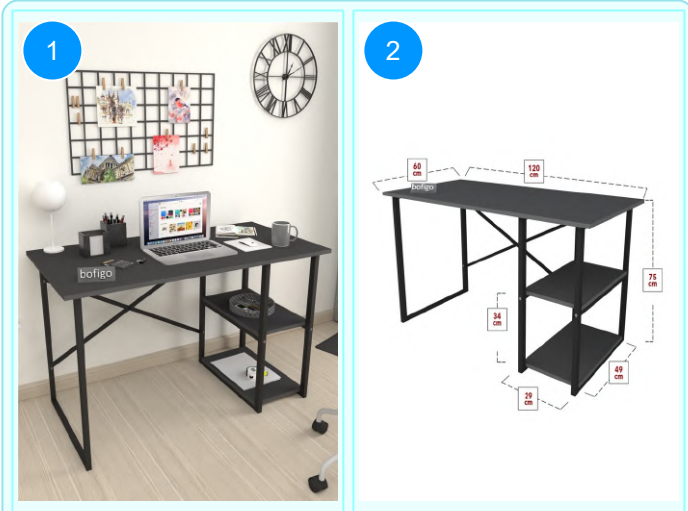

20-02-08 2 SHELVES METAL STUDY DESK

Colour	Width cm.	Height cm.	Depth cm.	Kg	CBM
ANTHRACITE	120	75	60	17	0,0623

Top Surface Material: 18mm Melamine Faced Particle Board
This product is delivered in one box.

CARTON NO:Carton 1
CARTON WEIGHT: 17,3 kg.
CARTON HEIGHT: 7,8 cm.
CARTON WIDTH: 124,4 cm
CARTON DEPTH:64,2 cm.