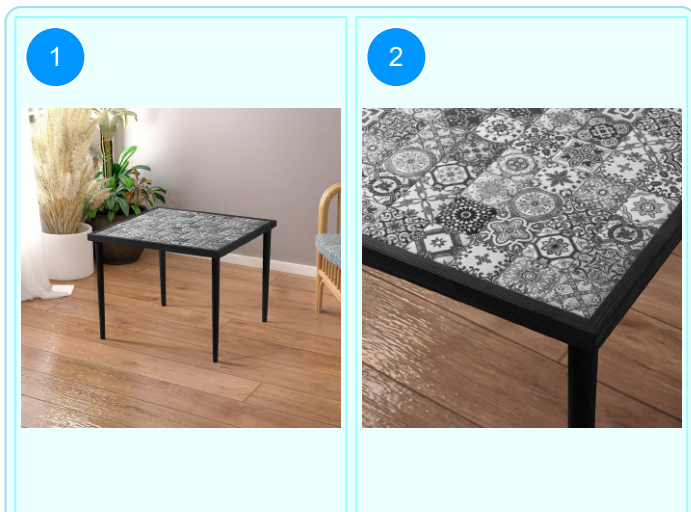

62*62 TILE PATTERNED TABLE 62*62

Colour	Width cm.	Height cm.	Depth cm.	Kg	CBM
BLACK	62	45	62	10	0,0357

Top Surface Material: 18mm Melamine Faced Particle Board
Leg Material: Hornbeam
This product is delivered in one box.

CARTON NO: Carton 1
CARTON WEIGHT: 10,2 kg.
CARTON HEIGHT: 7 cm.
CARTON DEPTH: 68 cm.
CARTON WIDTH: 75 cm.