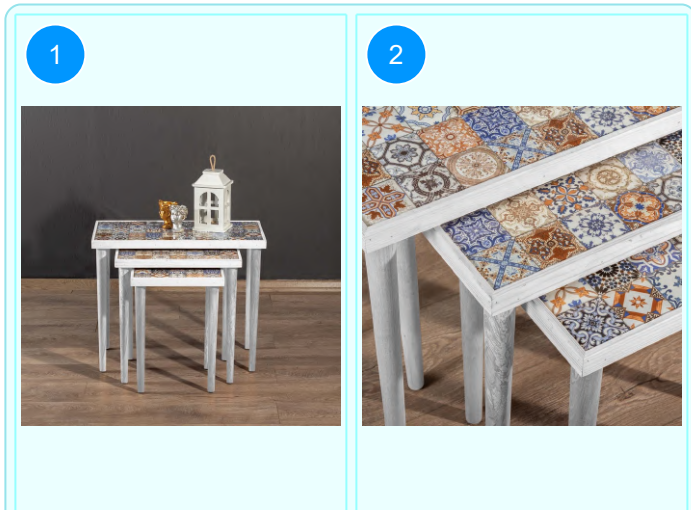

25*30 3 SET TILE PATTERNED TABLE

Colour	Width cm.	Height cm.	Depth cm.	Kg	CBM
WHITE	62	50	32	15	0,0530

Top Surface Material: 18mm Melamine Faced Particle Board
Leg Material: Hornbeam
This product is delivered in one box.

CARTON NO: Carton 1
CARTON WEIGHT: 15,2 kg.
CARTON HEIGHT: 10 cm.
CARTON DEPTH: 106 cm.
CARTON WIDTH: 50 cm.