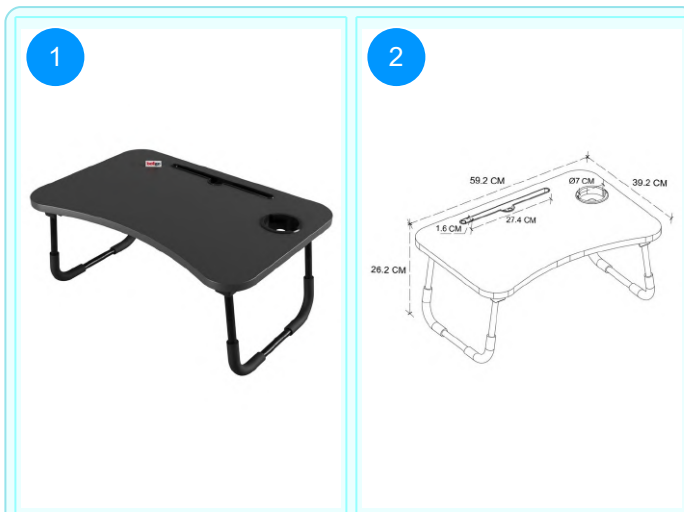

17-02-03 DECORATIVE LAPTOP TABLE

Colour	Width cm.	Height cm.	Depth cm.	Kg	CBM
ANTHRACITE	59,2	26,2	39,2	3,1	

Top Surface Material: 18mm Melamine Faced Particle Board
Leg Material: Plastic Foot
This product is delivered in one box.

CARTON NO: Carton 1
CARTON WEIGHT: 3,1 kg.
CARTON HEIGHT: 6 cm.
CARTON DEPTH: 42,8 cm.
CARTON WIDTH: 64,9 cm.