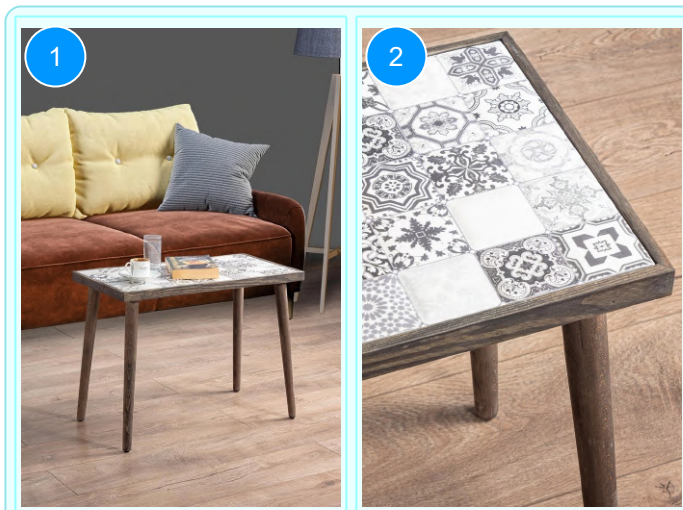

32*62 TILE PATTERNED TABLE 62*32

Colour	Width cm.	Height cm.	Depth cm.	Kg	CBM
BLACK	62	45	32	6,4	0,0255

Top Surface Material: 18mm Melamine Faced Particle Board
Leg Material: Hornbeam
This product is delivered in one box.

CARTON NO: Carton 1
CARTON WEIGHT: 6,6 kg.
CARTON HEIGHT: 10 cm.
CARTON DEPTH: 37 cm.
CARTON WIDTH: 69 cm.