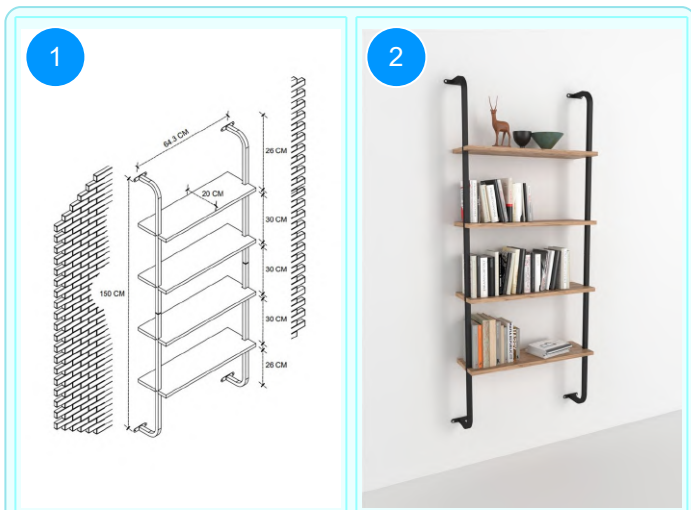

15-44-02 WALL MOUNTED 4 SHELVES METAL BOOKSHELF

Colour	Width cm.	Height cm.	Depth cm.	Kg	CBM
PINE	64,3	150	20	8	0,026

Top Surface Material: 18mm Melamine Faced Particle Board
Leg Material: 20*20/30 0,7mm profile
This product is delivered in one box.

CARTON NO:Carton 1
CARTON WEIGHT: 8 kg.
CARTON HEIGHT: 13 cm.
CARTON WIDTH: 24,5 cm.
CARTON DEPTH: 81 cm.