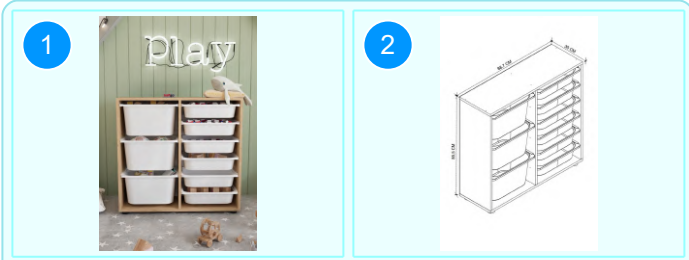

9-SPT-CAGLA-2 9 BASKETS MULTIFUNCTIONAL CAGLA CABINET

12-SPT-LARA-1 12 BASKET MULTIFUNCTIONAL LARA CABINET

Colour	Width cm.	Height cm.	Depth cm.	Kg	CBM
PINE	88,7	85,5	30	(2/1)16,2 (2/2)5	0,0710

Colour	Width cm.	Height cm.	Depth cm.	Kg	CBM
WHITE	131,1	95,4	29,7	(2/1)24 (2/2)6,6	0,1100

Top Surface Material: 18mm Melamine Faced Particle Board
This product is delivered in two boxes.

Top Surface Material: 18mm Melamine Faced Particle Board
This product is delivered in two boxes.

CARTON NO: Carton 1/2
CARTON WEIGHT: 5 kg. / 16,2 kg.
CARTON HEIGHT: 34 cm. / 12,6 cm.
CARTON DEPTH: 32 cm. / 34,2 cm.
CARTON WIDTH: 45,5 cm. / 95,7 cm.

CARTON NO: Carton 1/2
CARTON WEIGHT: 6,6 kg. / 24 kg.
CARTON HEIGHT: 39,3 cm. / 14,1 cm.
CARTON DEPTH: 32 cm. / 33,6 cm.
CARTON WIDTH: 45,5 cm. / 138,8 cm.