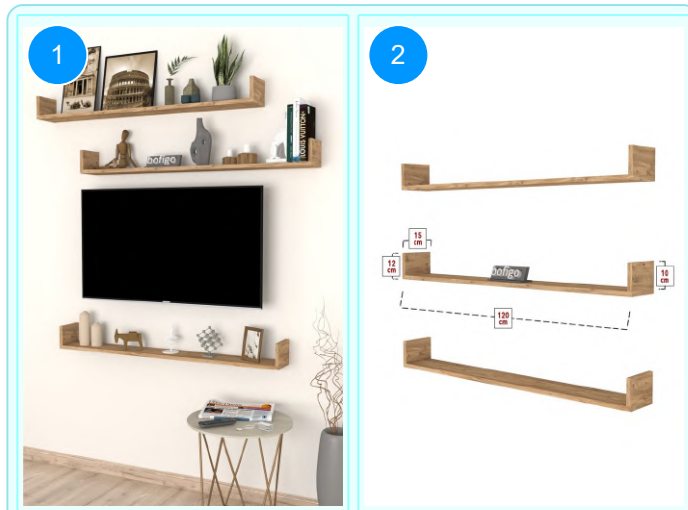

13-90-02 FLYING SHELF 120 CM

Colour	Width cm.	Height cm.	Depth cm.	Kg	CBM
PINE	120	10	15	8,8	0,0262

Top Surface Material: 18mm Melamine Faced Particle Board
This product is delivered in one box.

CARTON NO: Carton 1
CARTON WEIGHT: 8,8 kg.
CARTON HEIGHT: 11 cm.
CARTON DEPTH: 18,8 cm.
CARTON WIDTH: 127 cm.