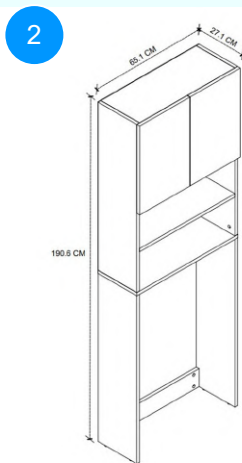

13-03-01-12 WASHING MACHINE CABINET

Colour	Width cm.	Height cm.	Depth cm.	Kg	CBM
WHITE	65,1	190	27,1	11	0,0418

Top Surface Material: 18mm Melamine Faced Particle Board
This product is delivered in two boxes.

CARTON NO: 1&2
CARTON WEIGHT: 12,8 kg / 14,5 kg.
CARTON HEIGHT: 14,2 cm / 11 cm.
CARTON DEPTH: 36,5 cm. / 29,5 cm.
CARTON WIDTH: 67 cm. / 101 cm.