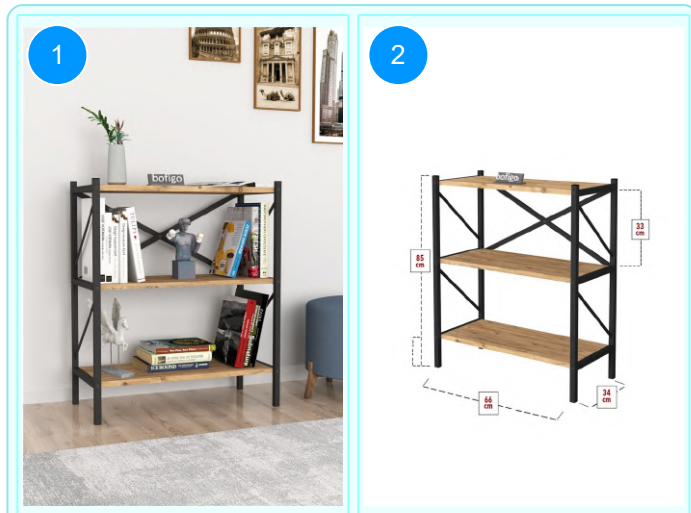

15-05-02 3 SHELVES METAL BOOKSHELF

Colour	Width cm.	Height cm.	Depth cm.	Kg	CBM
PINE	66	85	34	9,4	0,0346

Top Surface Material: 18mm Melamine Faced Particle Board
Leg Material: 20*20/30 0,7mm profile
This product is delivered in one box.

CARTON NO:Carton 1
CARTON WEIGHT: 9,6 kg.
CARTON HEIGHT: 11 cm.
CARTON WIDTH: 87,5 cm.
CARTON DEPTH: 35,5 cm.