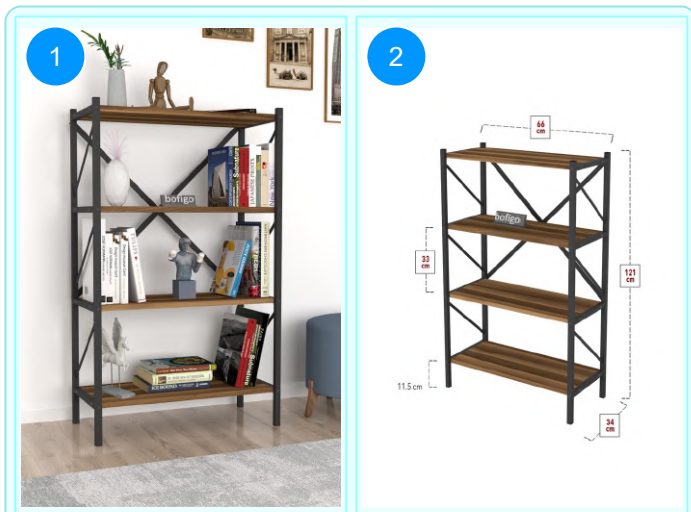

BOFIGO CATALOGUE | FURNITURES | BOOKSHELVES | 4 SHELVES METAL BOOKSHELF

15-09-07 4 SHELVES METAL BOOKSHELF

Colour	Width cm.	Height cm.	Depth cm.	Kg	CBM
WALNUT	66	121	34	13,1	0,0638

Top Surface Material: 18mm Melamine Faced Particle Board
Leg Material: 20*20/30 0,7mm profile
This product is delivered in one box.

CARTON NO:Carton 1
CARTON WEIGHT: 13,1 kg.
CARTON HEIGHT: 9 cm.
CARTON WIDTH: 130 cm.
CARTON DEPTH: 35,5 cm.