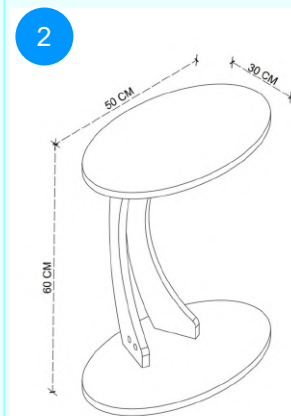

22-04-01 ELLIPSE COFFEE TABLE

Colour	Width cm.	Height cm.	Depth cm.	Kg	CBM
WHITE	50	60	30	4	

Top Surface Material: 18mm Melamine Faced Particle Board
This product is delivered in one box.

CARTON NO: Carton 1
CARTON WEIGHT: 4 kg.
CARTON HEIGHT: 4,8 cm.
CARTON DEPTH: 61 cm.
CARTON WIDTH: 40,5 cm.