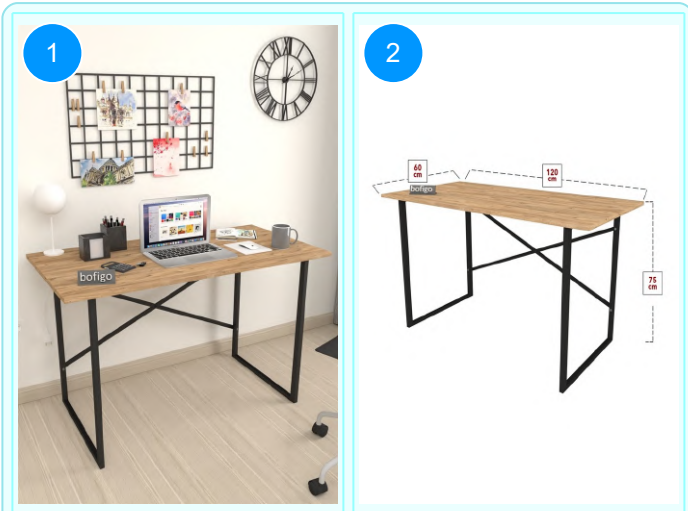

20-01-02 METAL STUDY DESK

Colour	Width cm.	Height cm.	Depth cm.	Kg	CBM
PINE	90	75	60	10	0,0362

Top Surface Material: 18mm Melamine Faced Particle Board
This product is delivered in one box.

CARTON NO:Carton 1
CARTON WEIGHT: 10,2 kg.
CARTON HEIGHT: 5,8 cm.
CARTON WIDTH:96 cm
CARTON DEPTH:65 cm.