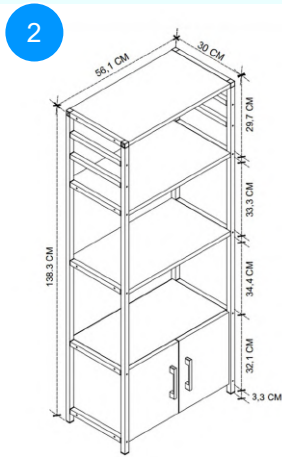

STND 4 A KITCHEN SHELF WITH 4 SHELVES

Colour	Width cm.	Height cm.	Depth cm.	Kg	CBM
ANTHRACITE	56,1	138,3	30	26,28	0,0483

Top Surface Material: 18mm Particle Board
This product is delivered in two boxes.

CARTON NO: 1
CARTON WEIGHT: 17,3 kg.
CARTON HEIGHT: 9,5 cm.
CARTON DEPTH: 36
CARTON WIDTH: 141,2