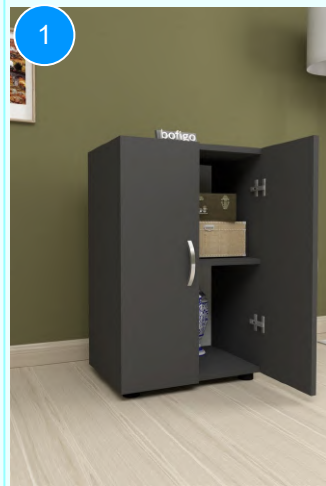

12-52-08 MULTIPURPOSE CABINET 2 SHELF

Colour	Width cm.	Height cm.	Depth cm.	Kg	CBM
ANTHRACITE	49	74	32	(2/1)8,8 (2/2) 7,3	0,0382

Top Surface Material: 18mm Melamine Faced Particle Board
This product is delivered in two boxes.

CARTON NO: Carton 1/2
CARTON WEIGHT: 9 kg. / 7,5 kg.
CARTON HEIGHT: 9 cm. / 7,5 cm.
CARTON DEPTH: 34 cm. / 53 cm.
CARTON WIDTH: 80 cm. / 34,5 cm.