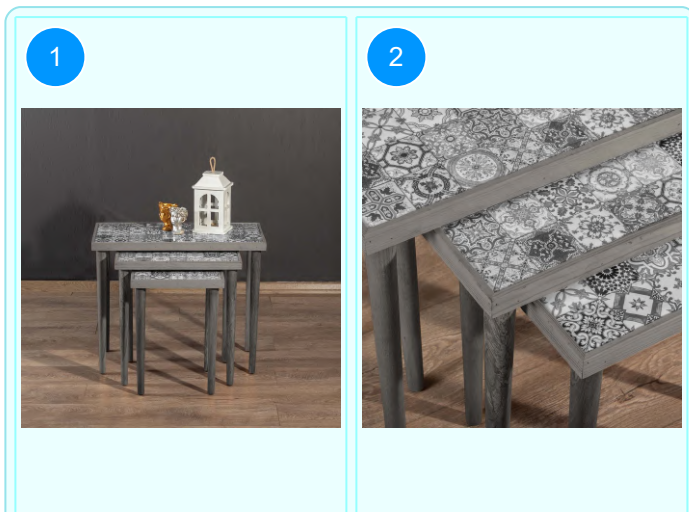

25*30 3 SET TILE PATTERNED TABLE

Colour	Width cm.	Height cm.	Depth cm.	Kg	CBM
GREY	62	50	32	15	0,0530

Top Surface Material: 18mm Melamine Faced Particle Board
Leg Material: Hornbeam
This product is delivered in one box.

CARTON NO: Carton 1
CARTON WEIGHT: 15,2 kg.
CARTON HEIGHT: 10 cm.
CARTON DEPTH: 106 cm.
CARTON WIDTH: 50 cm.