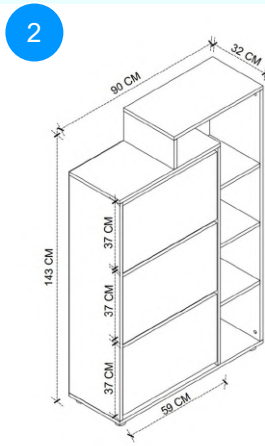

18-04-01 DECORATIVE LEGO SHOERACK

Colour	Width cm.	Height cm.	Depth cm.	Kg	CBM
WHITE	73,6	110	24	(2/1)26,1 kg.(2/2) 10,7 kg.	0,0670

Top Surface Material: 18mm Melamine Faced Particle Board
This product is delivered in two boxes.

CARTON NO: Carton 1/2
CARTON WEIGHT: 26,1 kg. / 10,7 kg.
CARTON HEIGHT: 13,1 cm. / 8,7 cm.
CARTON DEPTH: 35,2 cm / 40,7 cm.
CARTON WIDTH: 141,8 cm. / 63,5 cm.