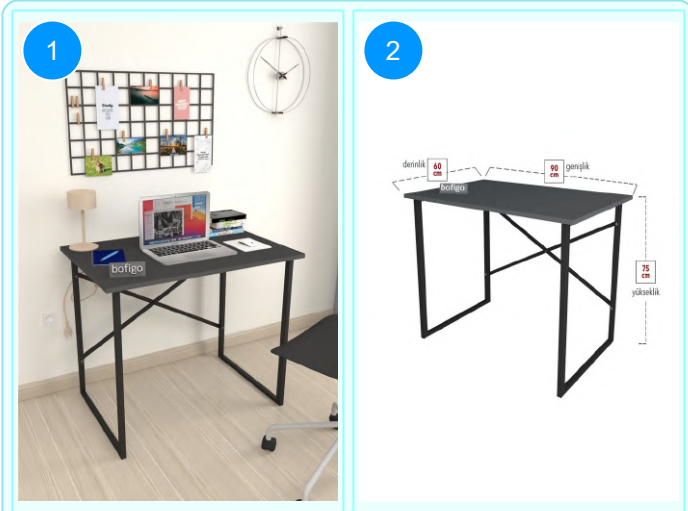

20-01-08 METAL STUDY DESK

Colour	Width cm.	Height cm.	Depth cm.	Kg	CBM
ANTHRACITE	90	75	60	10	0,0362

Top Surface Material: 18mm Melamine Faced Particle Board
This product is delivered in one box.

CARTON NO:Carton 1
CARTON WEIGHT: 10,2 kg.
CARTON HEIGHT: 5,8 cm.
CARTON WIDTH:96 cm
CARTON DEPTH:65 cm.