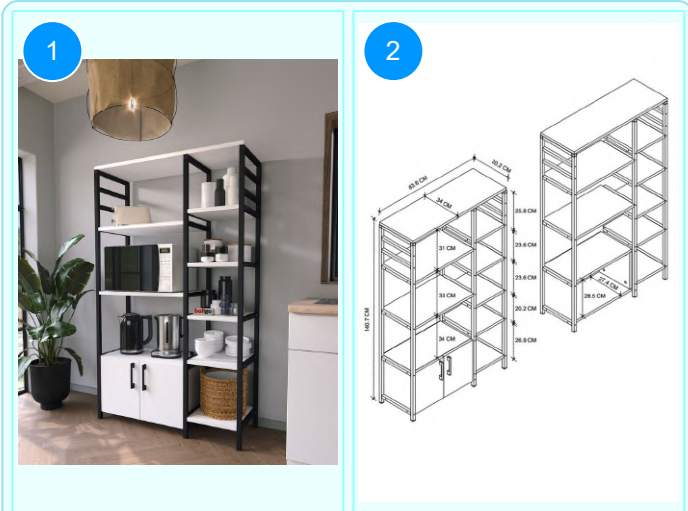

28-08-01 KITCHEN STAND WITH 2 DOORS AND 8 SHELVES

Colour	Width cm.	Height cm.	Depth cm.	Kg	CBM
WHITE	83,6	140,7	30,2	26,28	0,082

Top Surface Material: 18mm Particle Board
This product is delivered in two boxes.

CARTON NO: 1
CARTON WEIGHT: 25,2 kg.
CARTON HEIGHT: 15,8 cm.
CARTON DEPTH: 34,9
CARTON WIDTH: 144,2