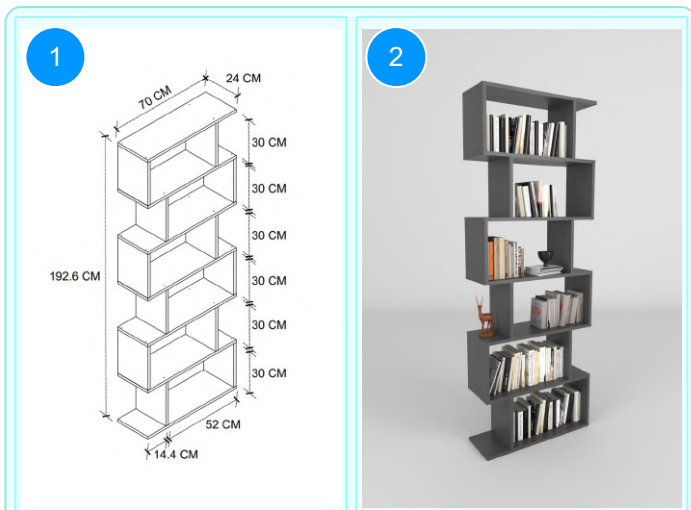

BOFIGO CATALOGUE | FURNITURES | BOOKSHELVES | 10 SHELVES - STAIR BOOKCASE

15-60-08 ZIGZAG BOOKSHELF WITH 6 SHELVES

Colour	Width cm.	Height cm.	Depth cm.	Kg	CBM
ANTHRACITE	70	192,6	24	23,5	0,051

Top Surface Material: 18mm Melamine Faced Particle Board
This product is delivered in one box.

CARTON NO:Carton 1
CARTON WEIGHT: 23,5 kg.
CARTON HEIGHT: 25 cm.
CARTON WIDTH: 74 cm.
CARTON DEPTH: 27,5 cm.