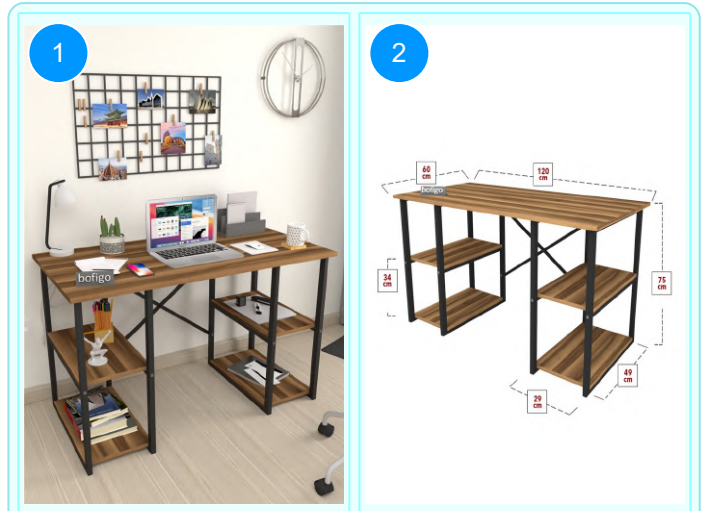

20-04-07 60X120 4 SHELVES METAL STUDY DESK

Colour	Width cm.	Height cm.	Depth cm.	Kg	CBM
WALNUT	120	75	60	21,4	0,0623

Top Surface Material: 18mm Melamine Faced Particle Board
This product is delivered in one box.

CARTON NO:Carton 1
CARTON WEIGHT: 21,6 kg.
CARTON HEIGHT: 7,8 cm.
CARTON WIDTH: 124,4 cm
CARTON DEPTH:64,2 cm.