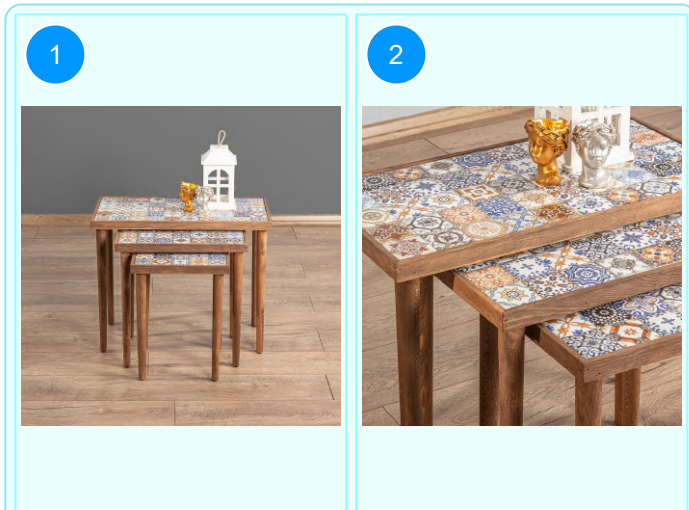

25*30 3 SET TILE PATTERNED TABLE

Colour	Width cm.	Height cm.	Depth cm.	Kg	CBM
WALNUT	62	50	32	15	0,0530

Top Surface Material: 18mm Melamine Faced Particle Board
Leg Material: Hornbeam
This product is delivered in one box.

CARTON NO: Carton 1
CARTON WEIGHT: 15,2 kg.
CARTON HEIGHT: 10 cm.
CARTON DEPTH: 106 cm.
CARTON WIDTH: 50 cm.