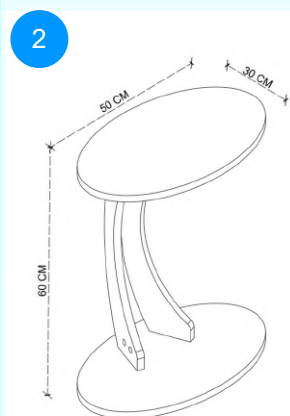

22-04-08 ELLIPSE COFFEE TABLE

Colour	Width cm.	Height cm.	Depth cm.	Kg	CBM
ANTHRACITE	50	60	30	4	

Top Surface Material: 18mm Melamine Faced Particle Board
This product is delivered in one box.

CARTON NO: Carton 1
CARTON WEIGHT: 4 kg.
CARTON HEIGHT: 4,8 cm.
CARTON DEPTH: 61 cm.
CARTON WIDTH: 40,5 cm.