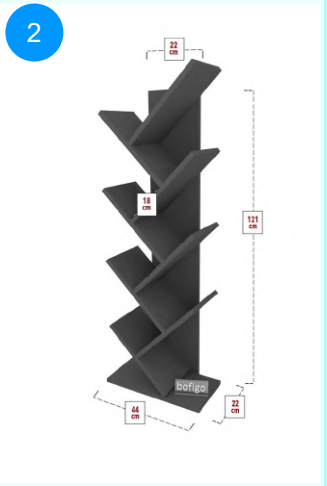

15-11-08 TREE BOOKSHELF

Colour	Width cm.	Height cm.	Depth cm.	Kg	CBM
ANTHRACITE	44	121	22	11,3	0,0284

Top Surface Material: 18mm Melamine Faced Particle Board
This product is delivered in one box.

CARTON NO:Carton 1
CARTON WEIGHT: 11,5 kg.
CARTON HEIGHT: 8,5 cm.
CARTON WIDTH: 128,5 cm.
CARTON DEPTH: 26 cm.