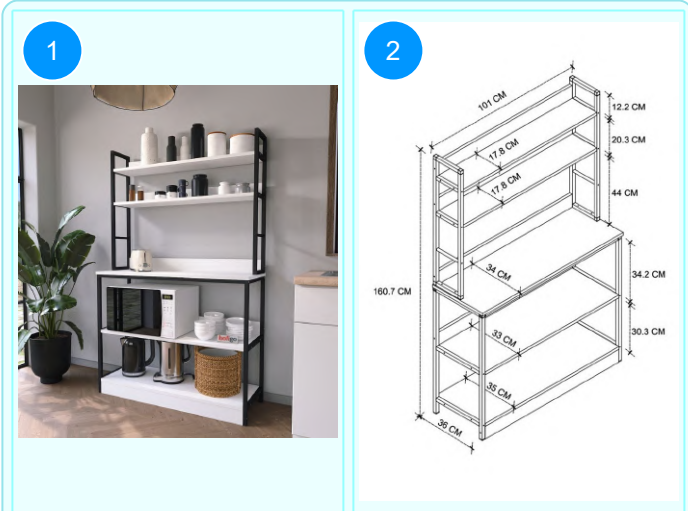

BOFIGO CATALOGUE | FURNITURES | KITCHEN ORGANIZERS | KITCHEN STAND WITH 5 SHELVES

28-05-01 KITCHEN STAND WITH 5 SHELVES

Colour	Width cm.	Height cm.	Depth cm.	Kg	CBM
WHITE	101	160,7	36	24	0,082

Top Surface Material: 18mm Particle Board
This product is delivered in two boxes.

CARTON NO: 1
CARTON WEIGHT: 24,2 kg.
CARTON HEIGHT: 17,8 cm.
CARTON DEPTH: 40,6 cm.
CARTON WIDTH: 107 cm.