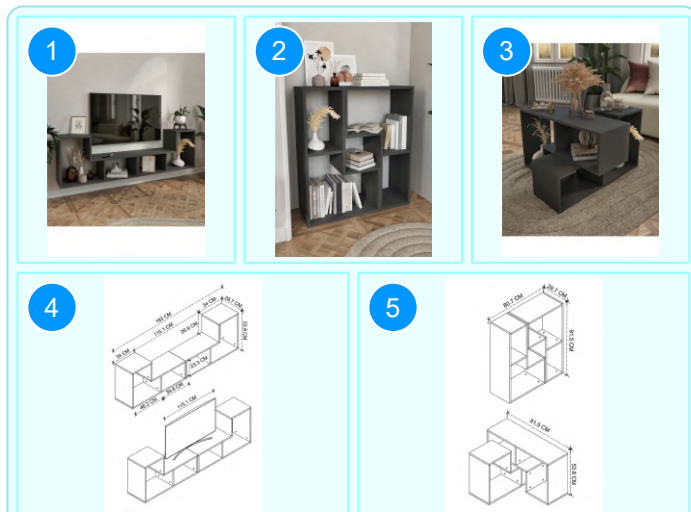

MULTI TV-A TV STAND

Colour	Width cm.	Height cm.	Depth cm.	Kg	CBM
ANTHRACITE					0,0518