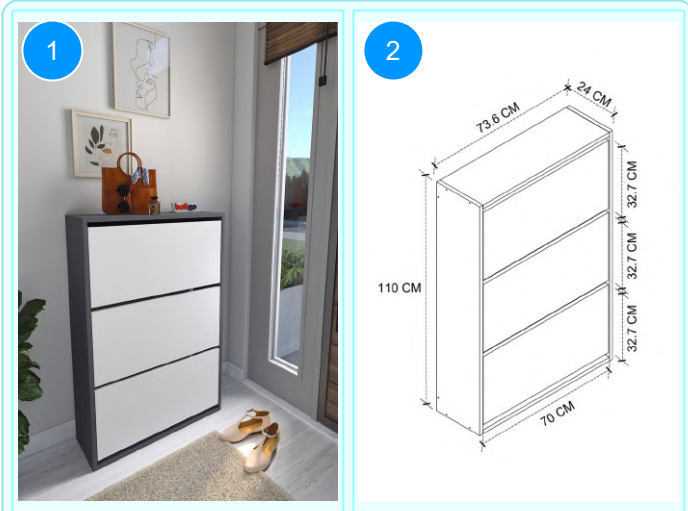

BOFIGO CATALOGUE | FURNITURES | SHOERACKS | DECORATIVE SHOERACK

18-03-81 DECORATIVE SHOERACK

Colour	Width cm.	Height cm.	Depth cm.	Kg	CBM
ANTHRACITE-WHITE	73,6	110	24	(2/1)11,8 (2/2)11,1	0,0670

Top Surface Material: 18mm Melamine Faced Particle Board
This product is delivered in two boxes.

CARTON NO: Carton 1/2
CARTON WEIGHT: 12 kg. / 11,3 kg.
CARTON HEIGHT: 10,3 cm. / 12,5 cm.
CARTON DEPTH: 36,5 cm. / 26 cm.
CARTON WIDTH: 76 cm. / 118 cm.