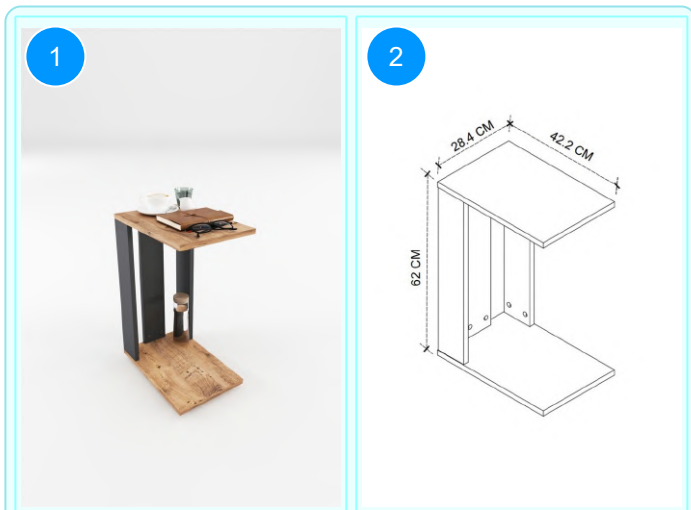

22-60-28 WHEELED COFFEE TABLE

Colour	Width cm.	Height cm.	Depth cm.	Kg	CBM
ANTHRACITE-PINE	28,4	62	42,2	5,1	

Top Surface Material: 18mm Melamine Faced Particle Board
This product is delivered in one box.

CARTON NO: 1
CARTON WEIGHT: 5,1 kg.
CARTON HEIGHT: 7 cm.
CARTON DEPTH: 62 cm.
CARTON WIDTH: 35 cm.