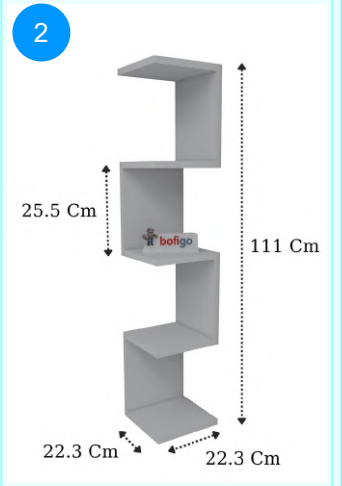

15-12-01 ZIGZAG BOOKSHELF

Colour	Width cm.	Height cm.	Depth cm.	Kg	CBM
WHITE	22,3	111	22,3	5,4	0,0147

Top Surface Material: 18mm Melamine Faced Particle Board
This product is delivered in one box.

CARTON NO:Carton 1
CARTON WEIGHT: 5,6 kg.
CARTON HEIGHT: 17 cm.
CARTON WIDTH: 32 cm.
CARTON DEPTH: 27 cm.