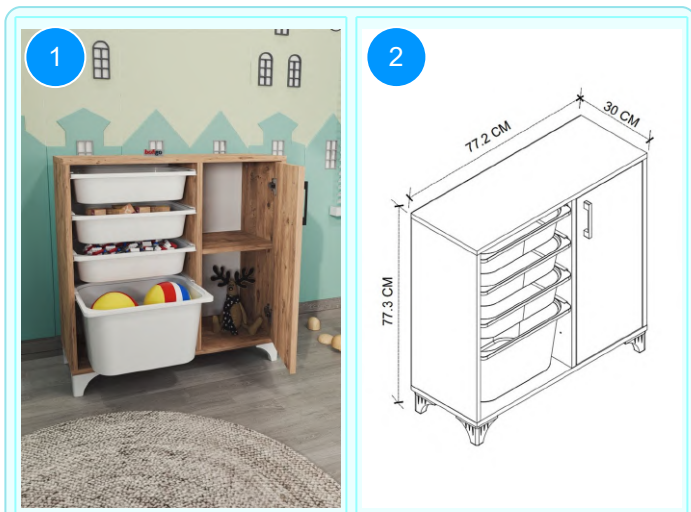

12-02-01-83-57 4 BASKETS(3 STANDARD/1 DEEP) MULTIFUNCTIONAL CABINET

Colour	Width cm.	Height cm.	Depth cm.	Kg	CBM
PINE	77,2	77,3	30	(2/1)16,4 (2/2)2,4	0,0719

Top Surface Material: 18mm Melamine Faced Particle Board
This product is delivered in two boxes.

CARTON NO: Carton 1/2
CARTON WEIGHT: 2,6 kg. / 16,8 kg.
CARTON HEIGHT: 16,5 cm. / 16 cm.
CARTON DEPTH: 31,5 cm./ 35,9 cm.
CARTON WIDTH: 41,5 cm. / 87,5 cm.