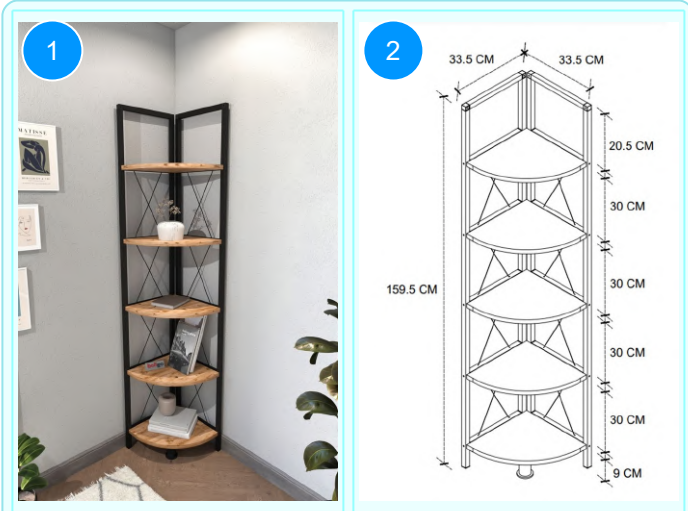

15-15-02 METAL CORNER BOOKSHELF

Colour	Width cm.	Height cm.	Depth cm.	Kg	CBM
PINE	67	159.5	33,5	10	0,039

Top Surface Material: 18mm Melamine Faced Particle Board
Leg Material: 20*20/30 0,7mm profile
This product is delivered in one box.

CARTON NO:Carton 1
CARTON WEIGHT: 10 kg.
CARTON HEIGHT: 6,5 cm.
CARTON WIDTH: 166,5 cm.
CARTON DEPTH: 36 cm.