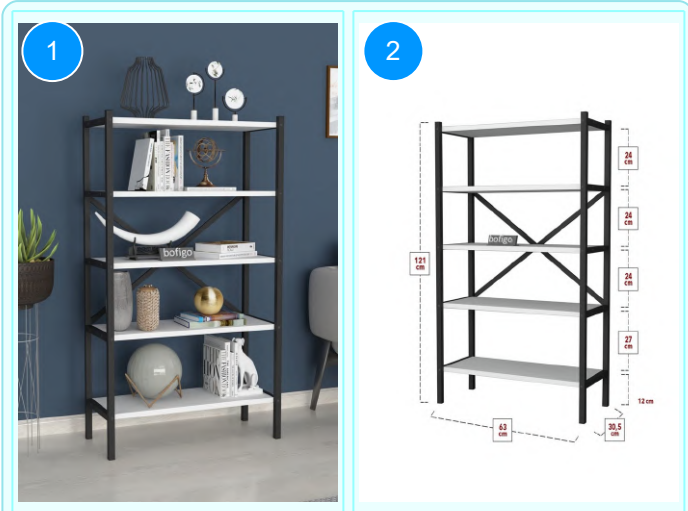

BOFIGO CATALOGUE | FURNITURES | BOOKSHELVES | 5 SHELVES URARTU BOOKSHELF

15-65-01 5 SHELVES URARTU BOOKSHELF

Colour	Width cm.	Height cm.	Depth cm.	Kg	CBM
WHITE	63	121	30,5	12	0,0600

Top Surface Material: 18mm Melamine Faced Particle Board
Leg Material: 20*20/30 0,7mm profile
This product is delivered in one box.

CARTON NO:Carton 1
CARTON WEIGHT: 12,2 kg.
CARTON HEIGHT: 10,3 cm.
CARTON WIDTH: 122,5 cm.
CARTON DEPTH: 22 cm.