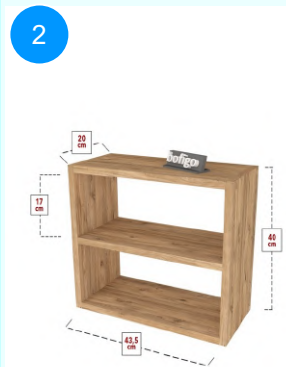

Top Surface Material: 18mm Melamine Faced Particle Board
This product is delivered in one box.

CARTON NO: Carton 1
CARTON WEIGHT: 4,7 kg.
CARTON HEIGHT: 11,2 cm.
CARTON DEPTH: 24,5 cm.
CARTON WIDTH: 47 cm.