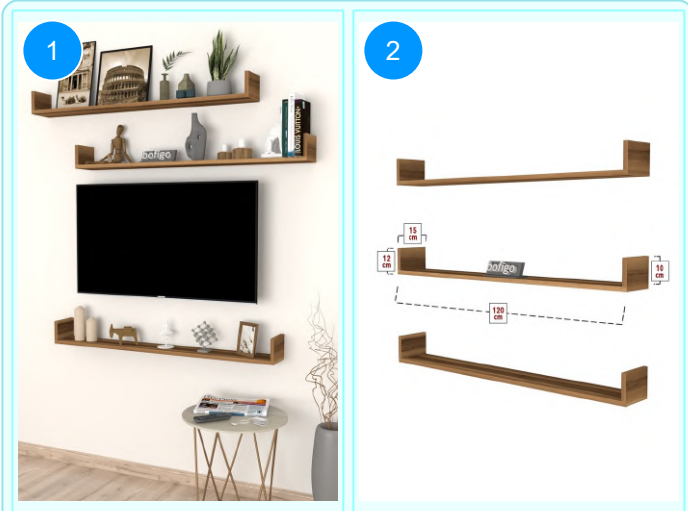

BOFIGO CATALOGUE | FURNITURES | CLOTHES HANGERS | FLYING SHELVES

13-90-07 FLYING SHELF 120 CM

Colour	Width cm.	Height cm.	Depth cm.	Kg	CBM
WALNUT	120	10	15	8,8	0,0262

Top Surface Material: 18mm Melamine Faced Particle Board
This product is delivered in one box.

CARTON NO: Carton 1
CARTON WEIGHT: 8,8 kg.
CARTON HEIGHT: 11 cm.
CARTON DEPTH: 18,8 cm.
CARTON WIDTH: 127 cm.