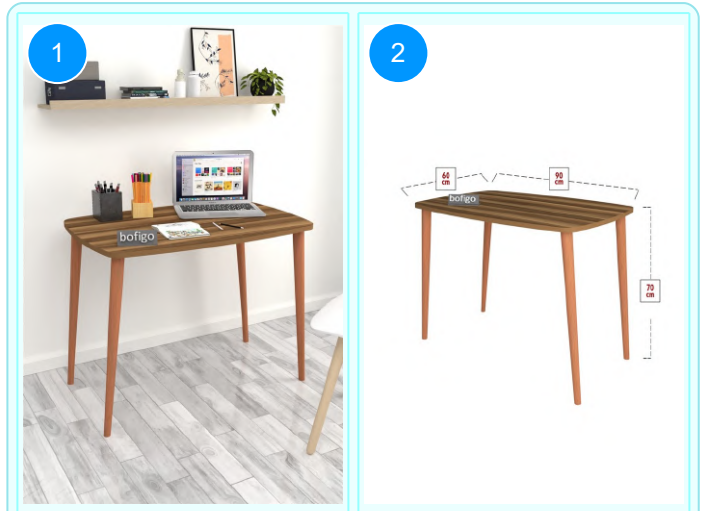

20-20-07 60X90 WOODEN TABLE

Colour	Width cm.	Height cm.	Depth cm.	Kg	CBM
WALNUT	90	70	60	8,4	0,0451

Top Surface Material: 18mm Melamine Faced Particle Board
Leg Material: Wooden Conical Leg
This product is delivered in one box.

CARTON NO:Carton 1
CARTON WEIGHT: 8,4 kg.
CARTON HEIGHT: 7,5 cm.
CARTON WIDTH: 94 cm
CARTON DEPTH:64 cm.