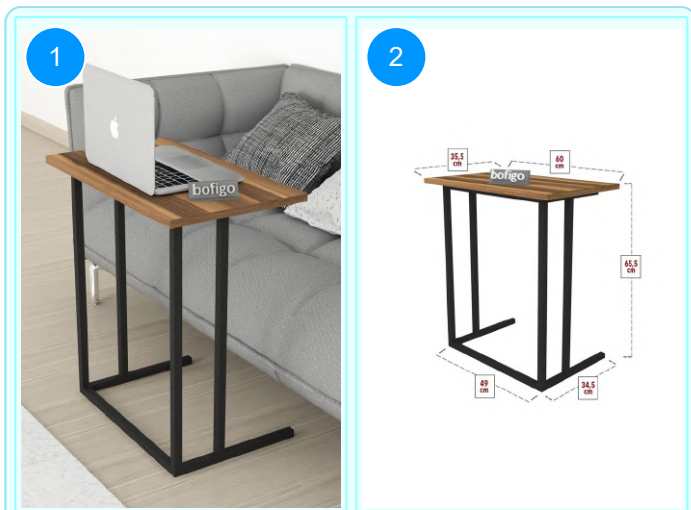

17-03-07 METAL LAPTOP TABLE

Colour	Width cm.	Height cm.	Depth cm.	Kg	CBM
WALNUT	60	65,5	35,5	4,3	0,0123

Top Surface Material: 18mm Melamine Faced Particle Board
Leg Material: 20*20 0,7mm profile
This product is delivered in one box.

CARTON NO: Carton 1
CARTON WEIGHT: 4,5 kg.
CARTON HEIGHT: 3,5 cm.
CARTON DEPTH: 52,4 cm.
CARTON WIDTH: 67,3 cm.