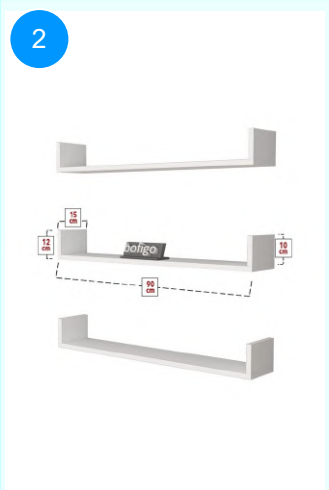

BOFIGO CATALOGUE | FURNITURES | CLOTHES HANGERS | FLYING SHELVES

13-12-01 FLYING SHELF 90 CM

Colour	Width cm.	Height cm.	Depth cm.	Kg	CBM
WHITE	90	10	15	6,5	0,0201

Top Surface Material: 18mm Melamine Faced Particle Board
This product is delivered in one box.

CARTON NO: Carton 1
CARTON WEIGHT: 6,7 kg.
CARTON HEIGHT: 11 cm.
CARTON DEPTH: 18,8 cm.
CARTON WIDTH: 97,3 cm.