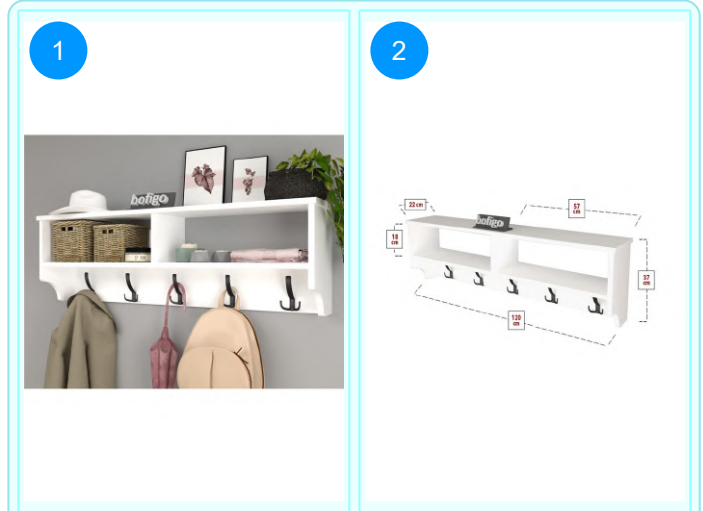

21-11-01 WALL MOUNTED CLOTHES HANGER 120 CM

Colour	Width cm.	Height cm.	Depth cm.	Kg	CBM
WHITE	120	37	22	10,5	0,0288

Top Surface Material: 18mm Melamine Faced Particle Board
This product is delivered in one box.

CARTON NO: Carton 1
CARTON WEIGHT: 10,7 kg.
CARTON HEIGHT: 9 cm.
CARTON DEPTH: 25,5 cm.
CARTON WIDTH: 125,5 cm.