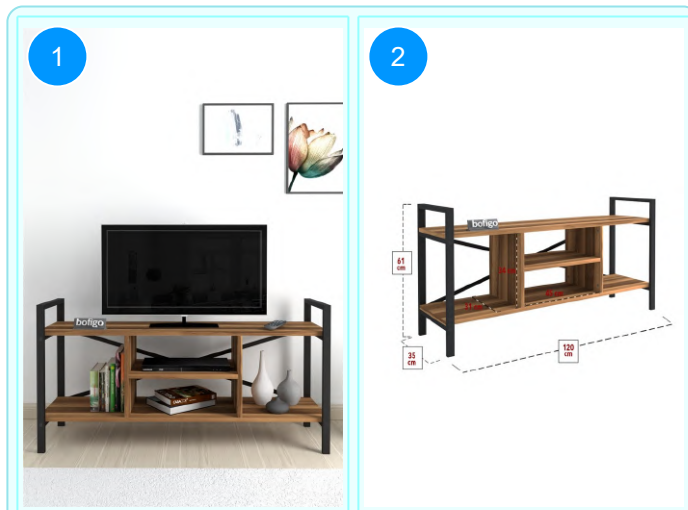

11-01-07 TV STAND

Colour	Width cm.	Height cm.	Depth cm.	Kg	CBM
WALNUT	120	61	35	15,4	0,0518

Top Surface Material: 18mm Melamine Faced Particle Board
This product is delivered in one box.

CARTON NO: Carton 1
CARTON WEIGHT: 15,6 kg.
CARTON HEIGHT: 10,5 cm.
CARTON DEPTH: 38,3 cm.
CARTON WIDTH: 128,8 cm.