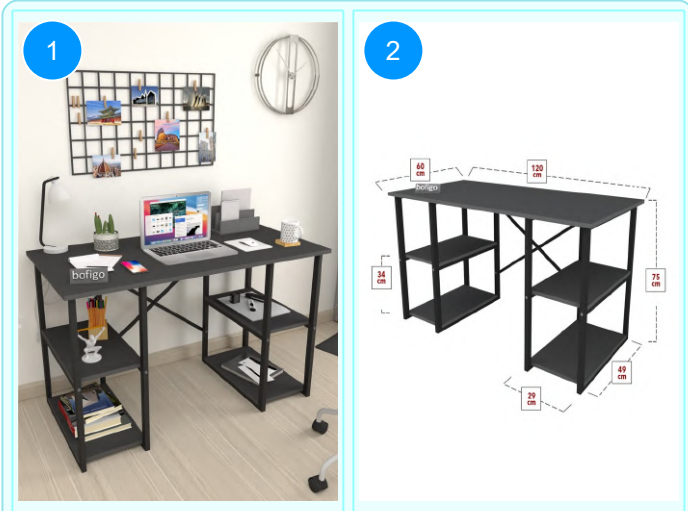

20-04-08 60X120 4 SHELVES METAL STUDY DESK

Colour	Width cm.	Height cm.	Depth cm.	Kg	CBM
ANTHRACITE	120	75	60	21,4	0,0623

Top Surface Material: 18mm Melamine Faced Particle Board
This product is delivered in one box.

CARTON NO:Carton 1
CARTON WEIGHT: 21,6 kg.
CARTON HEIGHT: 7,8 cm.
CARTON WIDTH: 124,4 cm
CARTON DEPTH:64,2 cm.