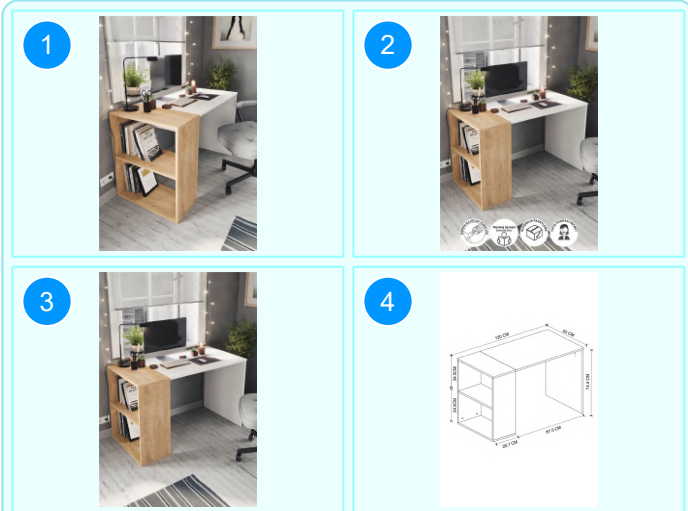

SMYRNA DESK SMYRNA DESK

Colour	Width cm.	Height cm.	Depth cm.	Kg	CBM
WHITE/SAPPHIRE	120	74,4	60		

Top Surface Material: 18mm Melamine Faced Particle Board
This product is delivered in one box.