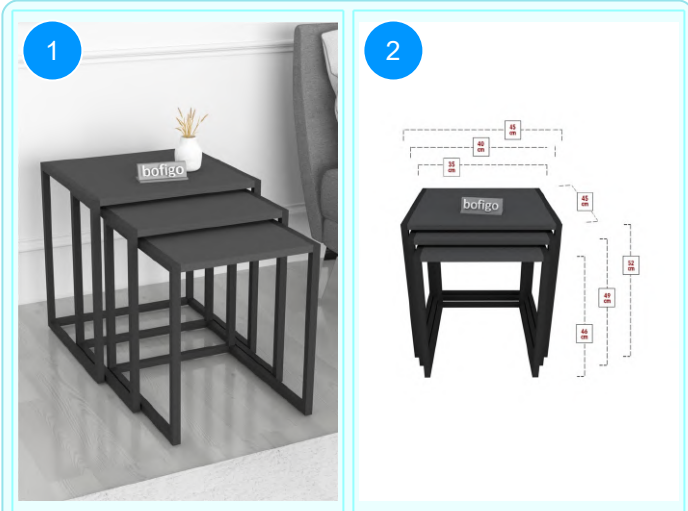

22-30-08 METAL NESTING TABLE

Colour	Width cm.	Height cm.	Depth cm.	Kg	CBM
ANTHRACITE	45	52	45	7,8	

Top Surface Material: 18mm Melamine Faced Particle Board
Leg Material: 20*20 0,7mm profile
This product is delivered in one box.

CARTON NO: Carton 1
CARTON WEIGHT: 8 kg.
CARTON HEIGHT: 13 cm.
CARTON DEPTH: 47 cm.
CARTON WIDTH: 56 cm.