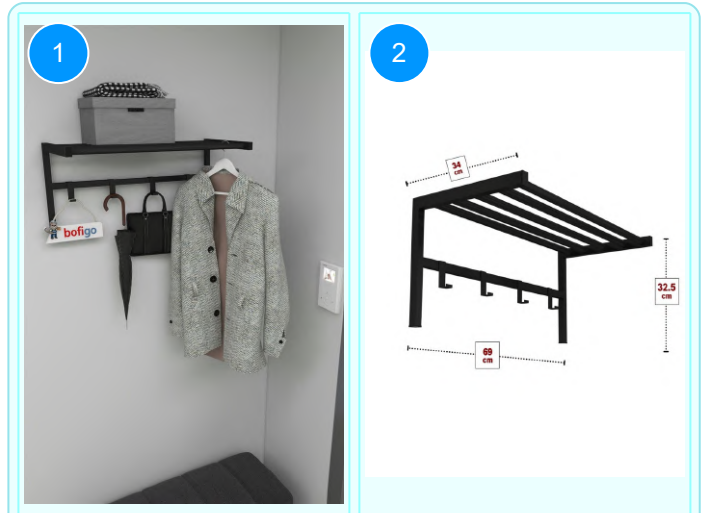

21-20-06 METAL COAT HANGER

Colour	Width cm.	Height cm.	Depth cm.	Kg	CBM
BLACK	69	32,5	34	2,1	0,0079

Top Surface Material: 20*20/30 0,7mm profile
This product is delivered in one box.

CARTON NO: Carton 1
CARTON WEIGHT: 2,3 kg.
CARTON HEIGHT: 3,2 cm.
CARTON DEPTH: 34 cm.
CARTON WIDTH: 73 cm.