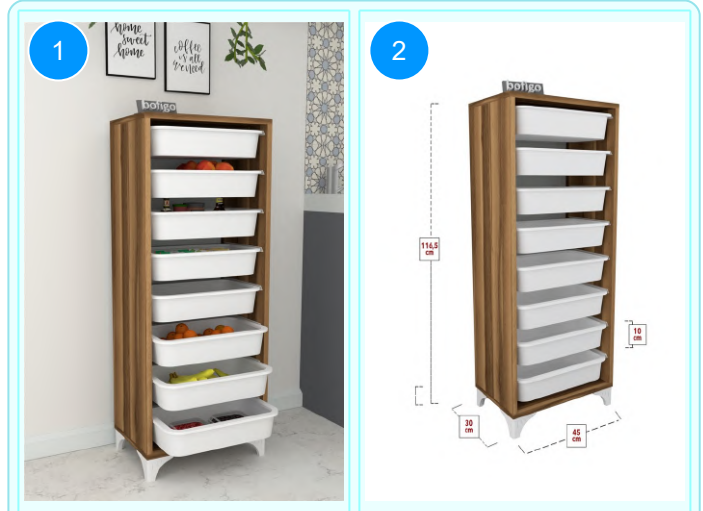

12-01-07 8 BASKETS MULTIFUNCTIONAL CABINET

Colour	Width cm.	Height cm.	Depth cm.	Kg	CBM
WALNUT	45	116,5	30	(2/1)11,8 (2/2)3,6	0,0652

Top Surface Material: 18mm Melamine Faced Particle Board
This product is delivered in two boxes.

CARTON NO: Carton 1/2
CARTON WEIGHT: 3,6 kg. / 11,8 kg.
CARTON HEIGHT: 21 cm. / 8 cm.
CARTON DEPTH: 31,5 cm. / 35,3 cm.
CARTON WIDTH: 51 cm. / 111,5 cm.