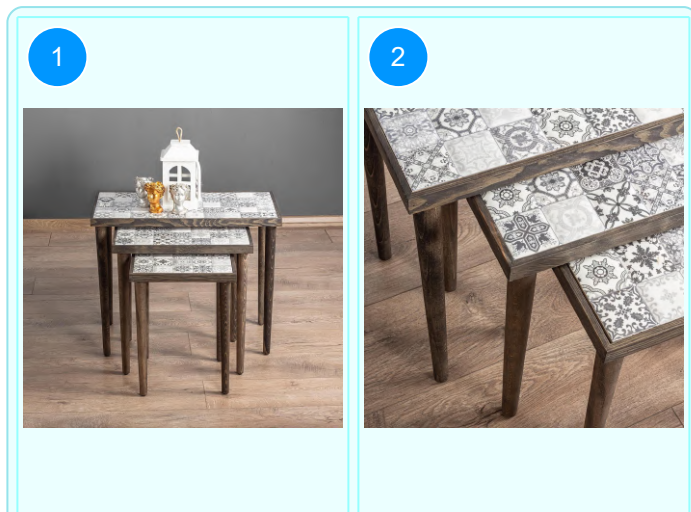

25*30 3 SET TILE PATTERNED TABLE

Colour	Width cm.	Height cm.	Depth cm.	Kg	CBM
BLACK	62	50	32	15	0,0530

Top Surface Material: 18mm Melamine Faced Particle Board
Leg Material: Hornbeam
This product is delivered in one box.

CARTON NO: Carton 1
CARTON WEIGHT: 15,2 kg.
CARTON HEIGHT: 10 cm.
CARTON DEPTH: 106 cm.
CARTON WIDTH: 50 cm.