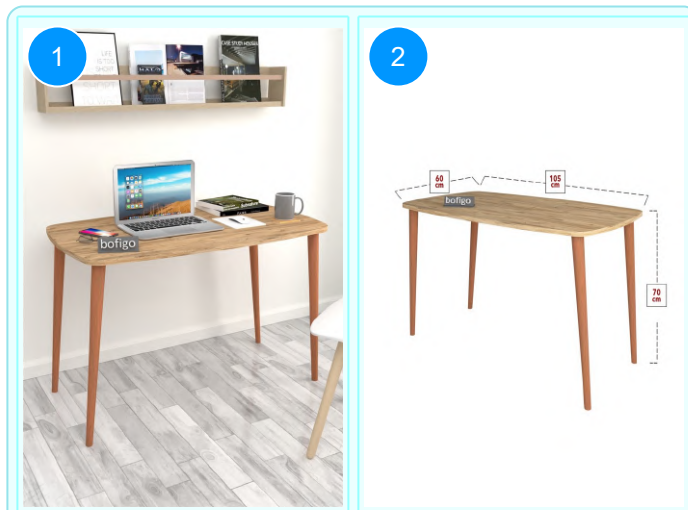

20-21-02 60X105 WOODEN TABLE

Colour	Width cm.	Height cm.	Depth cm.	Kg	CBM
PINE	105	70	60	9,2	0,0556

Top Surface Material: 18mm Melamine Faced Particle Board
Leg Material: Wooden Conical Leg
This product is delivered in one box.

CARTON NO:Carton 1
CARTON WEIGHT: 9,2 kg.
CARTON HEIGHT: 7,8 cm.
CARTON WIDTH: 111,5 cm
CARTON DEPTH:64 cm.