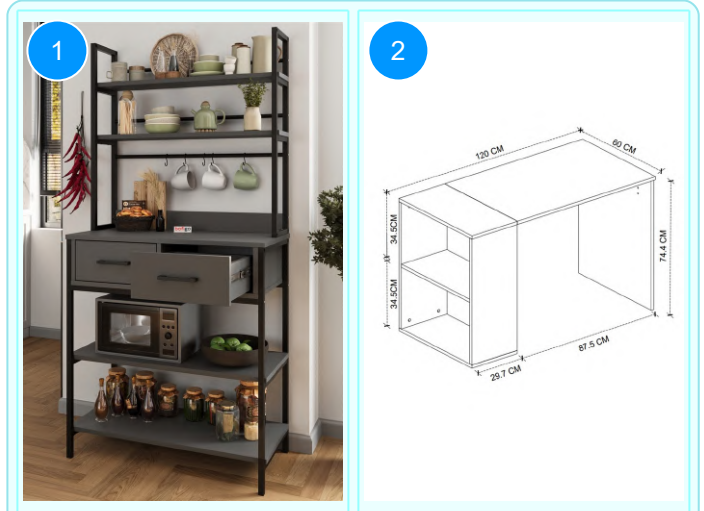

STND 2 DRW A KITCHEN STAND WITH 2 DRAWERS

Colour	Width cm.	Height cm.	Depth cm.	Kg	CBM
ANTHRACITE	81,6	169,1	37,5	32	0,082

Top Surface Material: 18mm Particle Board
This product is delivered in two boxes.

CARTON NO: 1/2
CARTON WEIGHT: 24 / 8,7 kg.
CARTON HEIGHT: 14 / 13 cm.
CARTON DEPTH: 37 / 43,5 cm.
CARTON WIDTH: 45 / 92 cm.