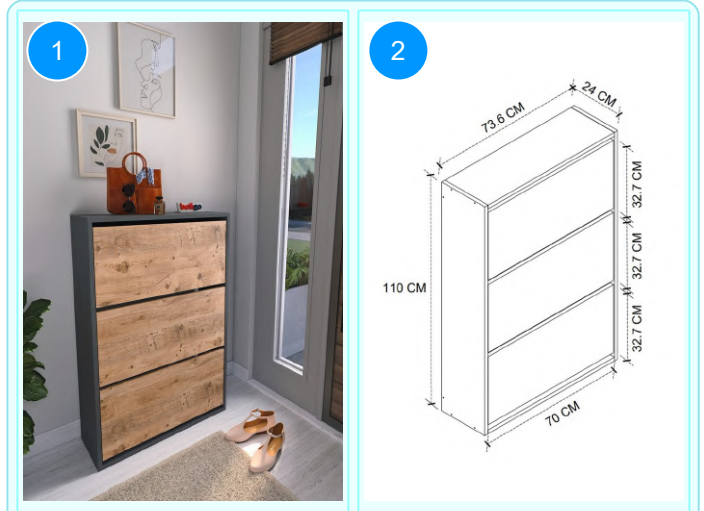

18-03-82 DECORATIVE SHOERACK

Colour	Width cm.	Height cm.	Depth cm.	Kg	CBM
ANTHRACITE-PINE	73,6	110	24	(2/1)11,8 (2/2)11,1	0,0670

Top Surface Material: 18mm Melamine Faced Particle Board
This product is delivered in two boxes.

CARTON NO: Carton 1/2
CARTON WEIGHT: 12 kg. / 11,3 kg.
CARTON HEIGHT: 10,3 cm. / 12,5 cm.
CARTON DEPTH: 36,5 cm. / 26 cm.
CARTON WIDTH: 76 cm. / 118 cm.