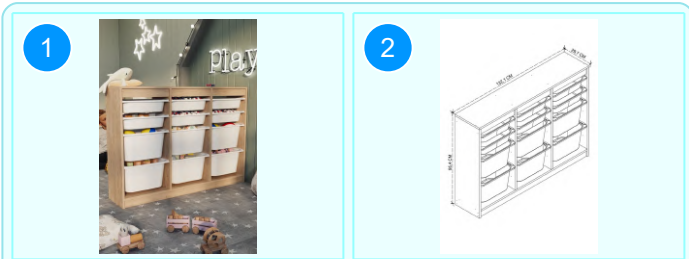

12-SPT-LARA-2 12 BASKET MULTIFUNCTIONAL LARA CABINET

12-01-01 8 BASKETS MULTIFUNCTIONAL CABINET

Colour	Width cm.	Height cm.	Depth cm.	Kg	CBM
WHITE	131,1	95,4	29,7	(2/1)24 (2/2)6,6	0,1100

Colour	Width cm.	Height cm.	Depth cm.	Kg	CBM
WHITE	45	116,5	30	(2/1)11,8 (2/2)3,6	0,0652

Top Surface Material: 18mm Melamine Faced Particle Board
This product is delivered in two boxes.

Top Surface Material: 18mm Melamine Faced Particle Board
This product is delivered in two boxes.

CARTON NO: Carton 1/2
CARTON WEIGHT: 6,6 kg. / 24 kg.
CARTON HEIGHT: 39,3 cm. / 14,1 cm.
CARTON DEPTH: 32 cm. / 33,6 cm.
CARTON WIDTH: 45,5 cm. / 138,8 cm.

CARTON NO: Carton 1/2
CARTON WEIGHT: 3,6 kg. / 11,8 kg.
CARTON HEIGHT: 21 cm. / 8 cm.
CARTON DEPTH: 31,5 cm. / 35,3 cm.
CARTON WIDTH: 51 cm. / 111,5 cm.