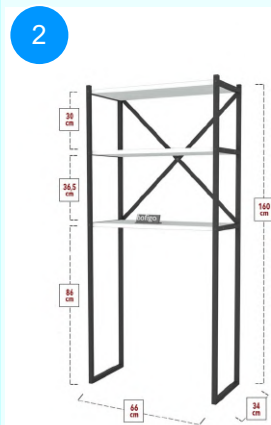

Top Surface Material: 18mm Melamine Faced Particle Board
This product is delivered in two boxes.

CARTON NO: 1&2
CARTON WEIGHT: 12,8 kg / 14,5 kg.
CARTON HEIGHT: 14,2 cm / 11 cm.
CARTON DEPTH: 36,5 cm. / 29,5 cm.
CARTON WIDTH: 67 cm. / 101 cm.