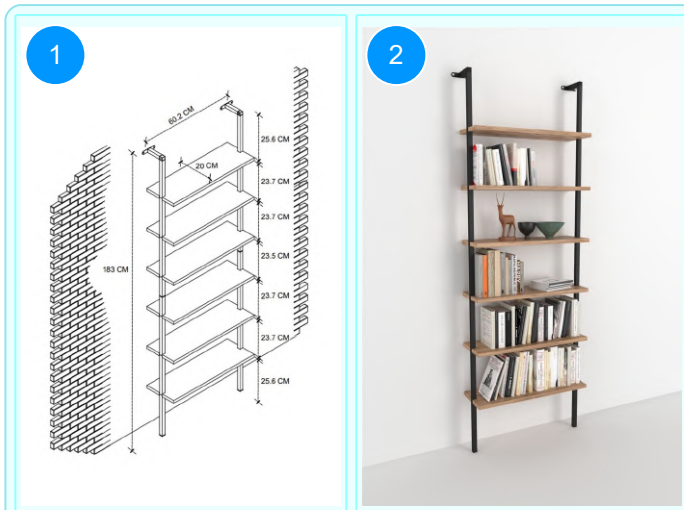

15-66-02 WALL MOUNTED 6 SHELVES METAL BOOKSHELF

Colour	Width cm.	Height cm.	Depth cm.	Kg	CBM
PINE	60,2	183	20	10,5	0,033

Top Surface Material: 18mm Melamine Faced Particle Board
Leg Material: 20*20/30 0,7mm profile
This product is delivered in one box.

CARTON NO:Carton 1
CARTON WEIGHT: 10,5 kg.
CARTON HEIGHT: 14 cm.
CARTON WIDTH: 24,5 cm.
CARTON DEPTH: 97 cm.