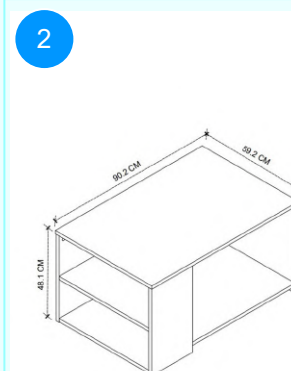

22-02-02-91 COFFEE TABLE WITH BOOKSHELF

Colour	Width cm.	Height cm.	Depth cm.	Kg	CBM
ANTHRACITE-PINE	90,2	48,1	59,2	21	

Top Surface Material: 18mm Melamine Faced Particle Board
This product is delivered in one box.

CARTON NO:
CARTON WEIGHT: 21,6 kg.
CARTON HEIGHT: 9 cm.
CARTON DEPTH: 63,5 cm.
CARTON WIDTH: 97 cm