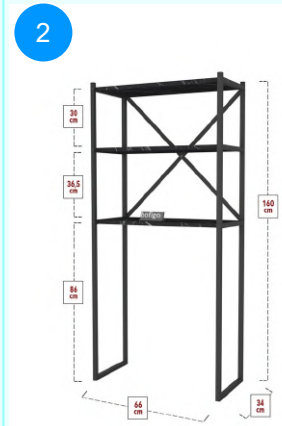

13-03-03 METAL BATHROOM ORGANIZER

Colour	Width cm.	Height cm.	Depth cm.	Kg	CBM
BENDIR	66	160	34	11	0,0418

Top Surface Material: 18mm Particle Board
Leg Material: 20*20 0,7mm profile
This product is delivered in one box.

CARTON NO: Carton 1
CARTON WEIGHT: 11,2 kg.
CARTON HEIGHT: 7,3 cm.
CARTON DEPTH: 35,5 cm.
CARTON WIDTH: 161,5 cm.