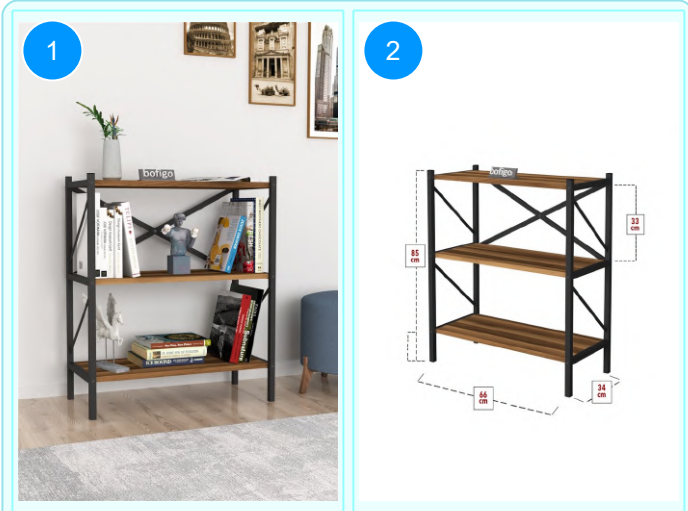

BOFIGO CATALOGUE | FURNITURES | BOOKSHELVES | 3 SHELVES METAL BOOKSHELF

15-05-07 3 SHELVES METAL BOOKSHELF

Colour	Width cm.	Height cm.	Depth cm.	Kg	CBM
WALNUT	66	85	34	9,4	0,0346

Top Surface Material: 18mm Melamine Faced Particle Board
Leg Material: 20*20/30 0,7mm profile
This product is delivered in one box.

CARTON NO:Carton 1
CARTON WEIGHT: 9,6 kg.
CARTON HEIGHT: 11 cm.
CARTON WIDTH: 87,5 cm.
CARTON DEPTH: 35,5 cm.