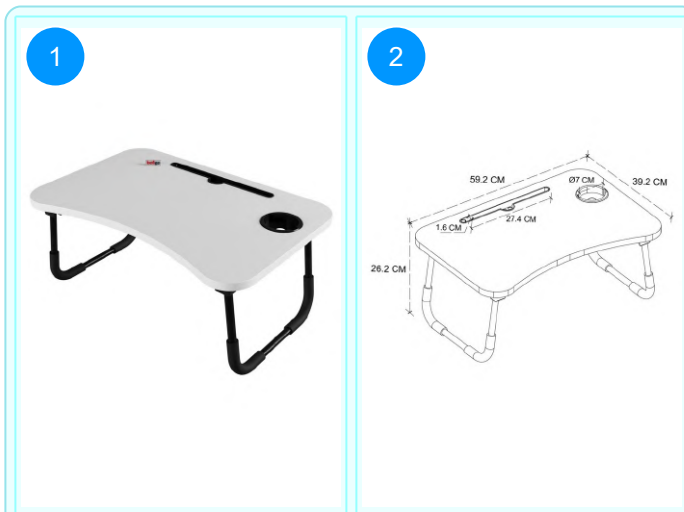

17-02-01 DECORATIVE LAPTOP TABLE

Colour	Width cm.	Height cm.	Depth cm.	Kg	CBM
WHITE	59,2	26,2	39,2	3,1	

Top Surface Material: 18mm Melamine Faced Particle Board
Leg Material: Plastic Foot
This product is delivered in one box.

CARTON NO: Carton 1
CARTON WEIGHT: 3,1 kg.
CARTON HEIGHT: 6 cm.
CARTON DEPTH: 42,8 cm.
CARTON WIDTH: 64,9 cm.