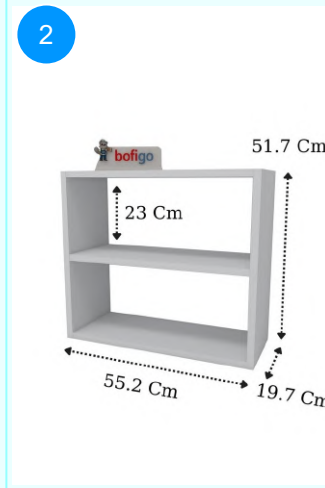

13-06-01 MULTIFUNCTIONAL SHELF

Colour	Width cm.	Height cm.	Depth cm.	Kg	CBM
WHITE	55,2	51,7	19,7	6,7	0,0181

Top Surface Material: 18mm Melamine Faced Particle Board
This product is delivered in one box.

CARTON NO: Carton 1
CARTON WEIGHT: 7,1 kg.
CARTON HEIGHT: 7 cm.
CARTON DEPTH: 21 cm.
CARTON WIDTH: 123 cm.