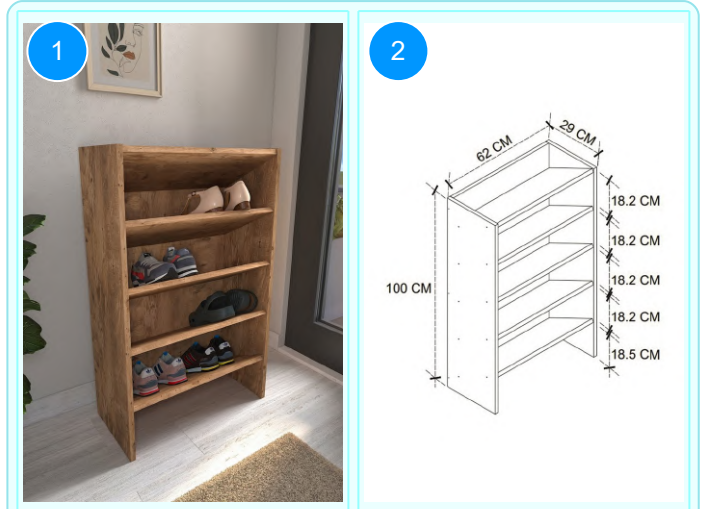

CARTON NO: Carton 1
CARTON WEIGHT: 24 kg.
CARTON HEIGHT: 8 cm.
CARTON DEPTH: 104 cm.
CARTON WIDTH: 62 cm

5 SLF-P 5 SHELVES CHIPBOARD SHOERACK

Colour	Width cm.	Height cm.	Depth cm.	Kg	CBM
PINE	62	100	29	24	0,0516