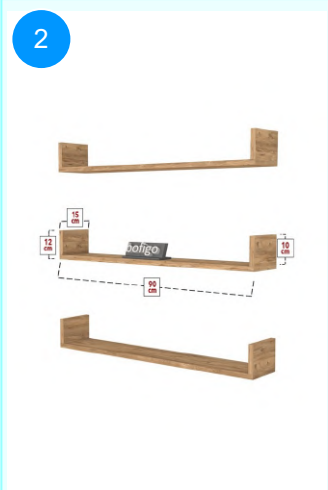

13-12-02 FLYING SHELF 90 CM

Colour	Width cm.	Height cm.	Depth cm.	Kg	CBM
PINE	90	10	15	6,5	0,0201

Top Surface Material: 18mm Melamine Faced Particle Board
This product is delivered in one box.

CARTON NO: Carton 1
CARTON WEIGHT: 6,7 kg.
CARTON HEIGHT: 11 cm.
CARTON DEPTH: 18,8 cm.
CARTON WIDTH: 97,3 cm.