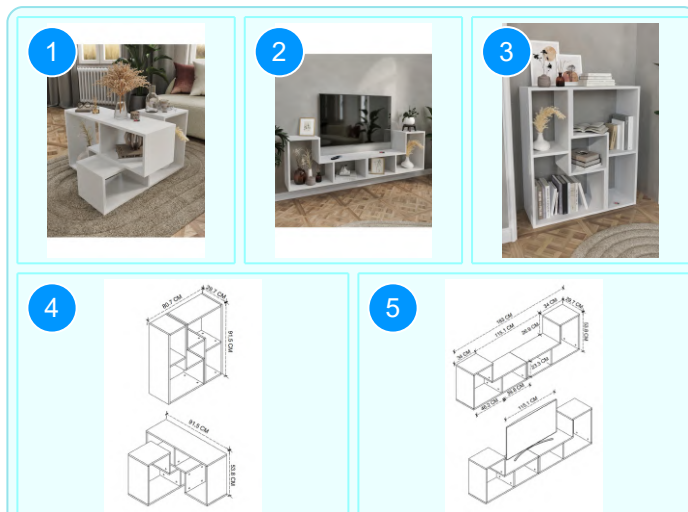

MULTI TV-W TV STAND

Colour	Width cm.	Height cm.	Depth cm.	Kg	CBM
WHITE					0,0518

Top Surface Material: 18mm Melamine Faced Particle Board
This product is delivered in one box.

CARTON NO: Carton 1
CARTON WEIGHT: 20,6 kg.
CARTON HEIGHT: 10,5 cm.
CARTON DEPTH: 34 cm.
CARTON WIDTH: 140 cm.