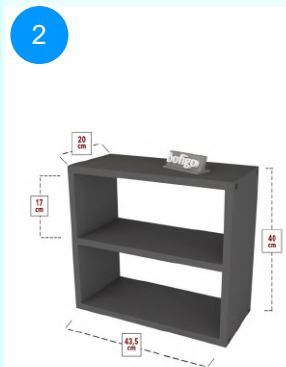

13-01-08 SPICE RACK FOR KITCHEN

Colour	Width cm.	Height cm.	Depth cm.	Kg	CBM
ANTHRACITE	43,5	40	20	4,5	0,0129

Top Surface Material: 18mm Melamine Faced Particle Board
This product is delivered in one box.

CARTON NO: Carton 1
CARTON WEIGHT: 4,7 kg.
CARTON HEIGHT: 11,2 cm.
CARTON DEPTH: 24,5 cm.
CARTON WIDTH: 47 cm.