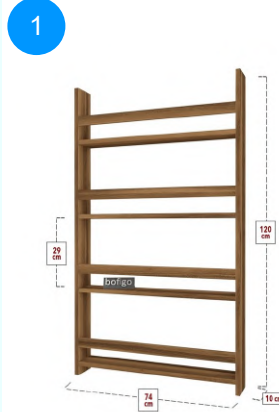

15-04-07 MONTESSORI BOOKSHELF 4 SHELVES

Colour	Width cm.	Height cm.	Depth cm.	Kg	CBM
WALNUT	74	120	10	8,3	0,0320

Top Surface Material: 18mm Melamine Faced Particle Board
This product is delivered in one box.

CARTON NO:Carton 1
CARTON WEIGHT: 8,5 kg.
CARTON HEIGHT: 14,3 cm.
CARTON WIDTH: 154,5 cm.
CARTON DEPTH: 14,5 cm.