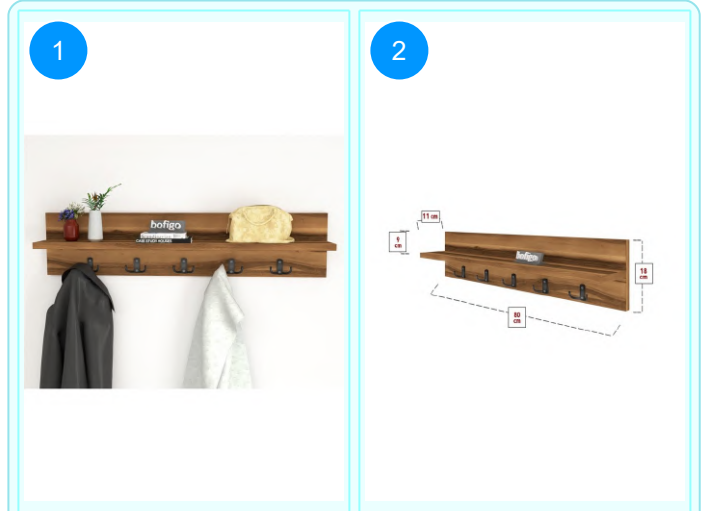

21-12-07 WALL MOUNTED CLOTHES HANGER 80 CM

Colour	Width cm.	Height cm.	Depth cm.	Kg	CBM
WALNUT	80	18	11	3,1	0,0115

Top Surface Material: 18mm Melamine Faced Particle Board
This product is delivered in one box.

CARTON NO: Carton 1
CARTON WEIGHT: 3,3 kg.
CARTON HEIGHT: 6,2 cm.
CARTON DEPTH: 21,7 cm.
CARTON WIDTH: 85,3 cm.