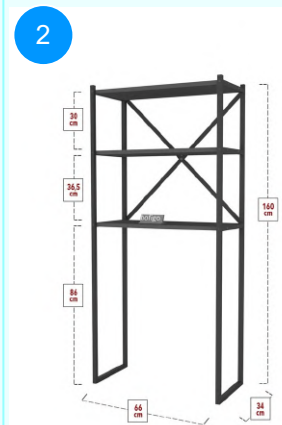

13-03-08 METAL BATHROOM ORGANIZER

Colour	Width cm.	Height cm.	Depth cm.	Kg	CBM
ANTHRACITE	66	160	34	11	0,0418

Top Surface Material: 18mm Particle Board
Leg Material: 20*20 0,7mm profile
This product is delivered in one box.

CARTON NO: Carton 1
CARTON WEIGHT: 11,2 kg.
CARTON HEIGHT: 7,3 cm.
CARTON DEPTH: 35,5 cm.
CARTON WIDTH: 161,5 cm.