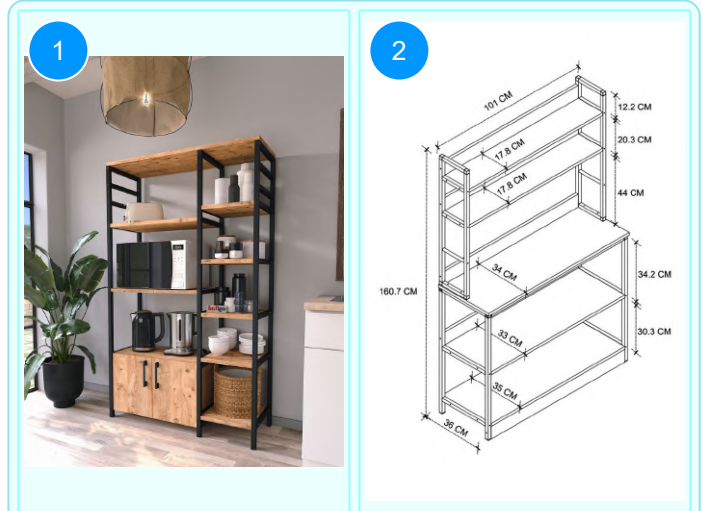

28-05-02 KITCHEN STAND WITH 5 SHELVES

Colour	Width cm.	Height cm.	Depth cm.	Kg	CBM
PINE	101	160,7	36	24	0,082

Top Surface Material: 18mm Particle Board
This product is delivered in two boxes.

CARTON NO: 1
CARTON WEIGHT: 24,2 kg.
CARTON HEIGHT: 17,8 cm.
CARTON DEPTH: 40,6 cm.
CARTON WIDTH: 107 cm.