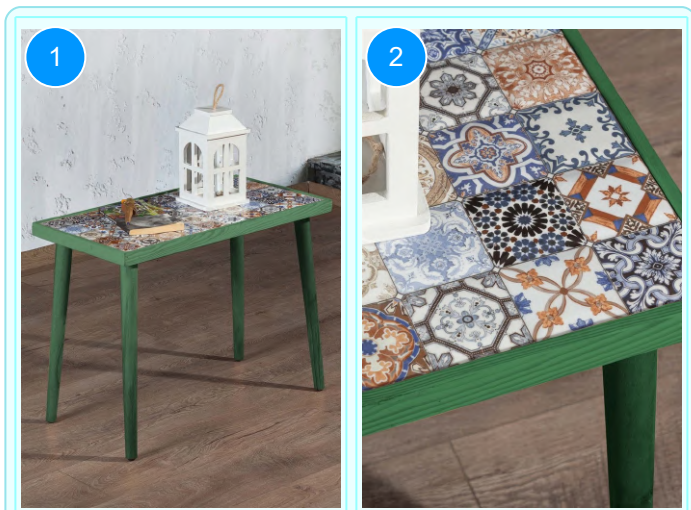

BOFIGO CATALOGUE | FURNITURES | TILE PATTERNED TABLES | 62*62 TILE PATTERNED TABLE

32*62 TILE PATTERNED TABLE 62*32

Colour	Width cm.	Height cm.	Depth cm.	Kg	CBM
GREEN	62	45	32	6,4	0,0255

Top Surface Material: 18mm Melamine Faced Particle Board
Leg Material: Hornbeam
This product is delivered in one box.

CARTON NO: Carton 1
CARTON WEIGHT: 6,6 kg.
CARTON HEIGHT: 10 cm.
CARTON DEPTH: 37 cm.
CARTON WIDTH: 69 cm.