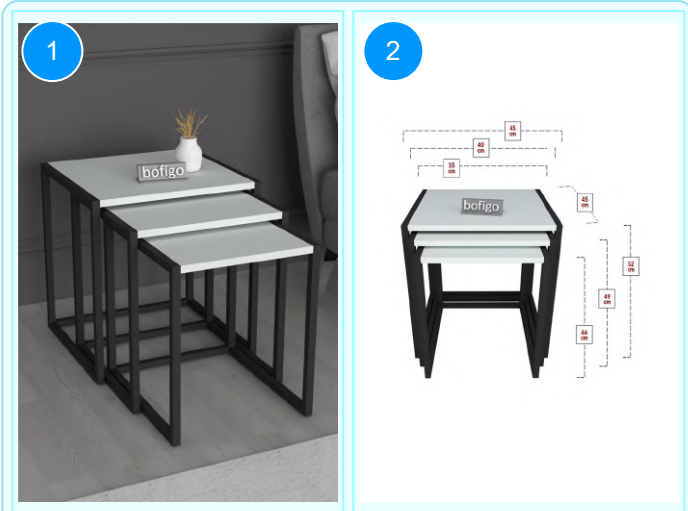

BOFIGO CATALOGUE | FURNITURES | TABLES | METAL NESTING TABLE

22-30-01 METAL NESTING TABLE

Colour	Width cm.	Height cm.	Depth cm.	Kg	CBM
WHITE	45	52	45	7,8	

Top Surface Material: 18mm Melamine Faced Particle Board
Leg Material: 20*20 0,7mm profile
This product is delivered in one box.

CARTON NO: Carton 1
CARTON WEIGHT: 8 kg.
CARTON HEIGHT: 13 cm.
CARTON DEPTH: 47 cm.
CARTON WIDTH: 56 cm.