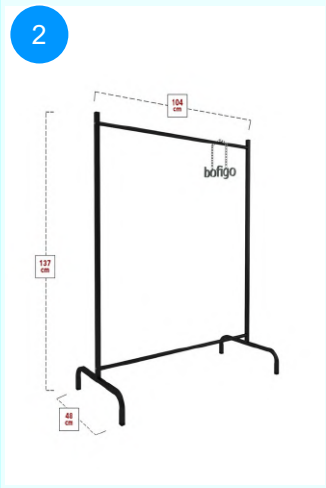

21-01-10 METAL CLOTHES HANGER

Colour	Width cm.	Height cm.	Depth cm.	Kg	CBM
BLACK	104	137	48	2	0,00755

This product is delivered in one box.