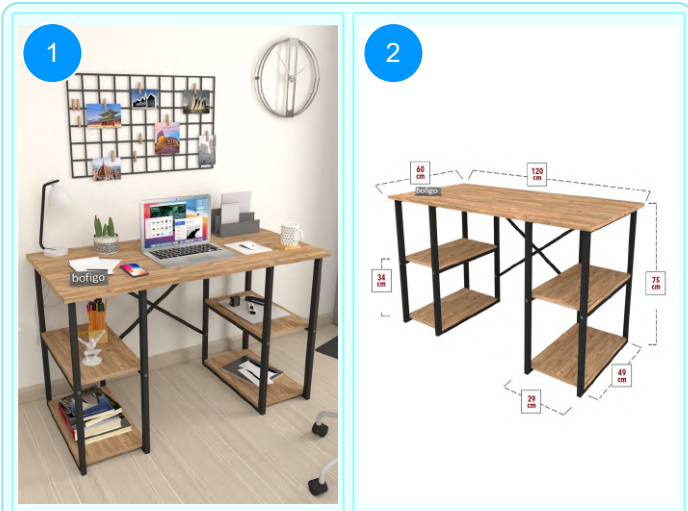

20-04-02 60X120 4 SHELVES METAL STUDY DESK

Colour	Width cm.	Height cm.	Depth cm.	Kg	CBM
PINE	120	75	60	21,4	0,0623

Top Surface Material: 18mm Melamine Faced Particle Board
This product is delivered in one box.

CARTON NO:Carton 1
CARTON WEIGHT: 21,6 kg.
CARTON HEIGHT: 7,8 cm.
CARTON WIDTH: 124,4 cm
CARTON DEPTH:64,2 cm.