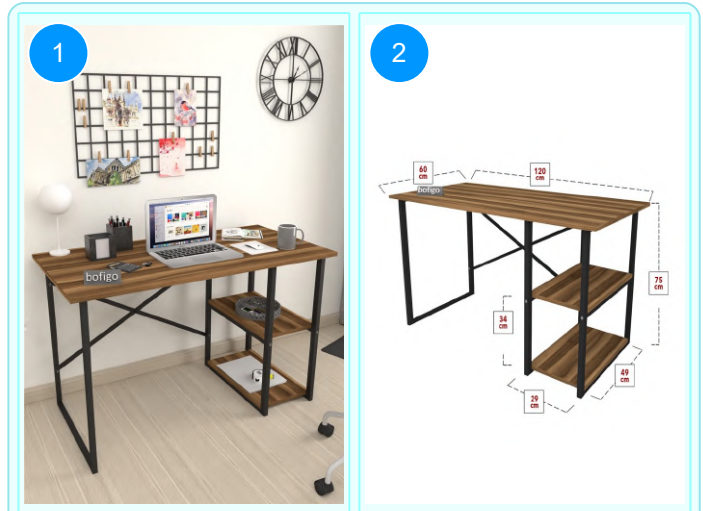

20-02-07 2 SHELVES METAL STUDY DESK

Colour	Width cm.	Height cm.	Depth cm.	Kg	CBM
WALNUT	120	75	60	17	0,0623

Top Surface Material: 18mm Melamine Faced Particle Board
This product is delivered in one box.

CARTON NO:Carton 1
CARTON WEIGHT: 17,3 kg.
CARTON HEIGHT: 7,8 cm.
CARTON WIDTH: 124,4 cm
CARTON DEPTH:64,2 cm.