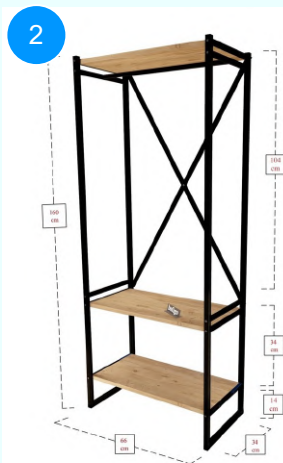

21-15-02 METAL COAT STAND, SHOE RACK

Colour	Width cm.	Height cm.	Depth cm.	Kg	CBM
PINE	66	160	34	12,2	0,0414

Top Surface Material: 18mm Melamine Faced Particle Board
Leg Material: 20*20*0,7 mm. Profile
This product is delivered in one box.

CARTON NO: Carton 1
CARTON WEIGHT: 12,4 kg.
CARTON HEIGHT: 7,3 cm.
CARTON DEPTH: 35,5 cm.
CARTON WIDTH: 160 cm.