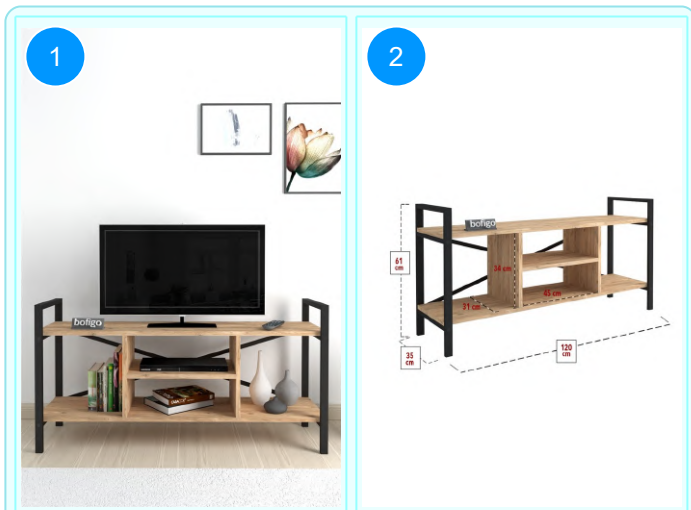

11-01-02 TV STAND

Colour	Width cm.	Height cm.	Depth cm.	Kg	CBM
PINE	120	61	35	15,4	0,0518

Top Surface Material: 18mm Melamine Faced Particle Board
This product is delivered in one box.

CARTON NO: Carton 1
CARTON WEIGHT: 15,6 kg.
CARTON HEIGHT: 10,5 cm.
CARTON DEPTH: 38,3 cm.
CARTON WIDTH: 128,8 cm.