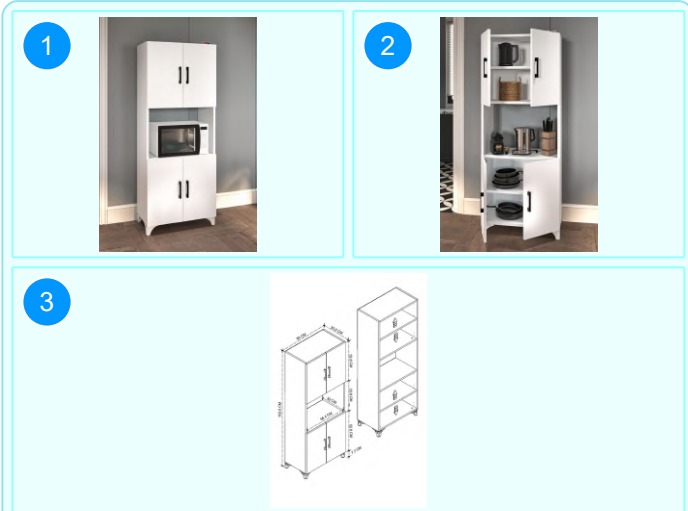

12-60-01 MULTIFUNCTIONAL DEFNE CABINET

Colour	Width cm.	Height cm.	Depth cm.	Kg	CBM
WHITE	60	153,6	33,8	Total:68	

Top Surface Material: 18mm Melamine Faced Particle Board
This product is delivered in one box.

CARTON :2 BOXES
CARTON WEIGHT: 17,7 / 14,9 kg.
CARTON HEIGHT: 9 / 13,7 cm.
CARTON DEPTH: 36 / 36 cm.
CARTON WIDTH: 151,7 / 74 cm.