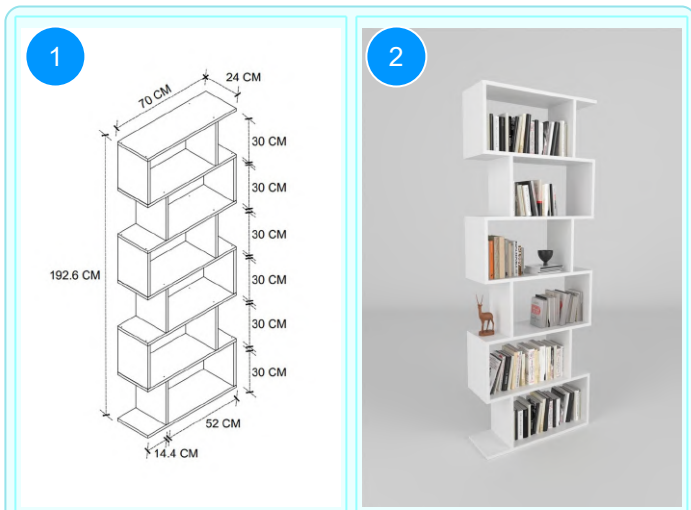

BOFIGO CATALOGUE | FURNITURES | BOOKSHELVES | ZIGZAG BOOKSHELF WITH 6 SHELVES

15-60-01 ZIGZAG BOOKSHELF WITH 6 SHELVES

Colour	Width cm.	Height cm.	Depth cm.	Kg	CBM
WHITE	70	192,6	24	23,5	0,051

Top Surface Material: 18mm Melamine Faced Particle Board
This product is delivered in one box.

CARTON NO:Carton 1
CARTON WEIGHT: 23,5 kg.
CARTON HEIGHT: 25 cm.
CARTON WIDTH: 74 cm.
CARTON DEPTH: 27,5 cm.