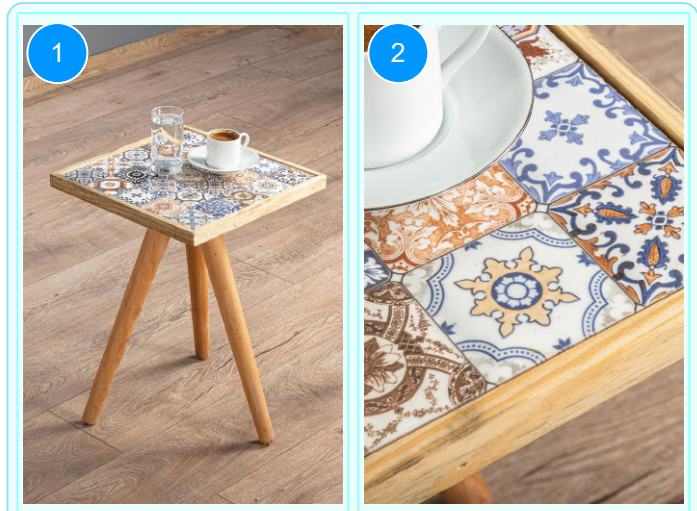

32*32 TILE PATTERNED TABLE 32*32

Colour	Width cm.	Height cm.	Depth cm.	Kg	CBM
NATURAL	32	45	32	3,5	0,0137

Top Surface Material: 18mm Melamine Faced Particle Board
Leg Material: Hornbeam
This product is delivered in one box.

CARTON NO: Carton 1
CARTON WEIGHT: 3,7 kg.
CARTON HEIGHT: 10 cm.
CARTON DEPTH: 37 cm.
CARTON WIDTH: 37 cm.