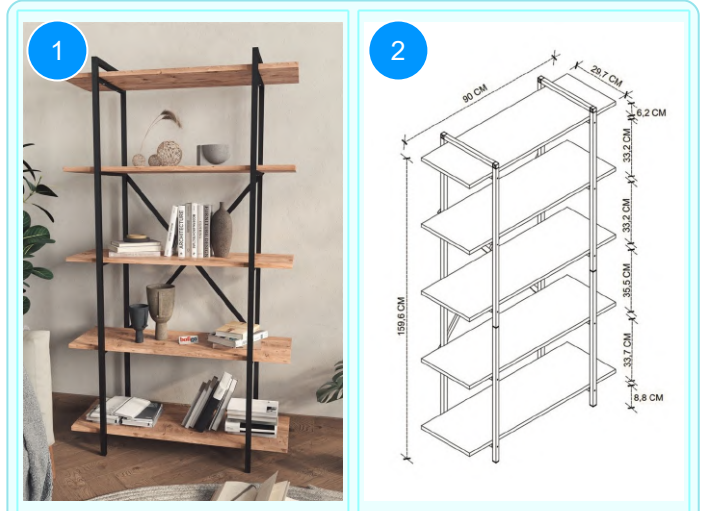

15-14-02 TEOS 5 SHELVES METAL BOOKSHELF

Colour	Width cm.	Height cm.	Depth cm.	Kg	CBM
PINE	90	159,6	29,7	15,8	0,0638

Top Surface Material: 18mm Melamine Faced Particle Board
Leg Material: 20*20/30 0,7mm profile
This product is delivered in one box.

CARTON NO:Carton 1
CARTON WEIGHT:
CARTON HEIGHT:
CARTON WIDTH:
CARTON DEPTH: