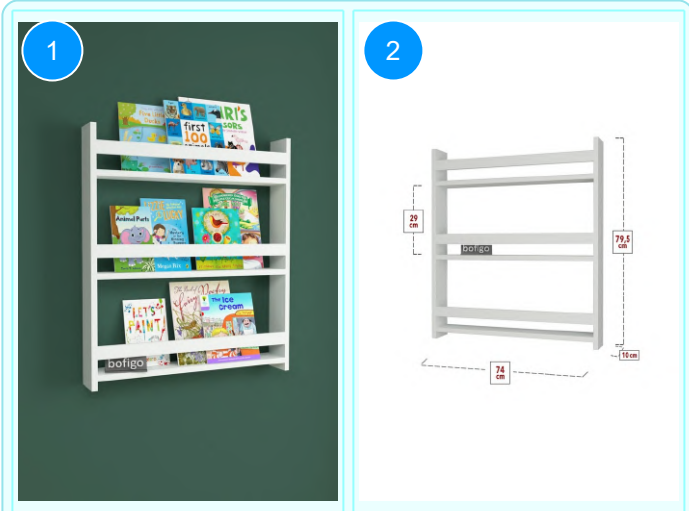

15-43-01 MONTESSORI BOOKSHELF 4 SHELVES

Colour	Width cm.	Height cm.	Depth cm.	Kg	CBM
WHITE	74	79,5	10	6	

Top Surface Material: 18mm Melamine Faced Particle Board
This product is delivered in one box.

CARTON NO:Carton 1
CARTON WEIGHT: 6 kg.
CARTON HEIGHT: 15,3 cm.
CARTON WIDTH: 89 cm.
CARTON DEPTH: 15 cm.