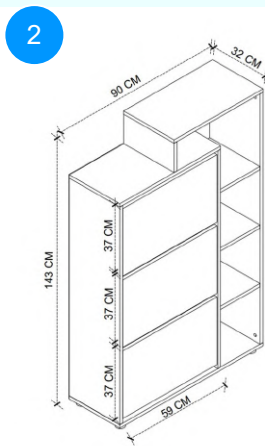

18-04-21 DECORATIVE LEGO SHOERACK

Colour	Width cm.	Height cm.	Depth cm.	Kg	CBM
PINE/WHITE	90	743	32	(2/1)26,1 kg.(2/2) 10,7 kg.	0,0670

Top Surface Material: 18mm Melamine Faced Particle Board
This product is delivered in two boxes.

CARTON NO: Carton 1/2
CARTON WEIGHT: 26,1 kg. / 10,7 kg.
CARTON HEIGHT: 13,1 cm. / 8,7 cm.
CARTON DEPTH: 35,2 cm / 40,7 cm.
CARTON WIDTH: 141,8 cm. / 63,5 cm.