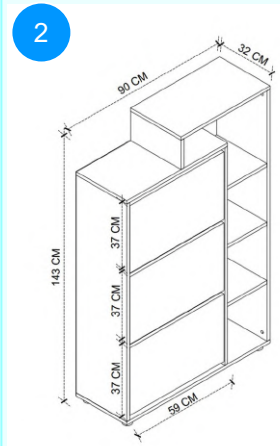

18-04-02 DECORATIVE LEGO SHOERACK

Colour	Width cm.	Height cm.	Depth cm.	Kg	CBM
PINE	73,6	110	24	(2/1)26,1 kg.(2/2) 10,7 kg.	0,0670

Top Surface Material: 18mm Melamine Faced Particle Board
This product is delivered in two boxes.

CARTON NO: Carton 1/2
CARTON WEIGHT: 26,1 kg. / 10,7 kg.
CARTON HEIGHT: 13,1 cm. / 8,7 cm.
CARTON DEPTH: 35,2 cm / 40,7 cm.
CARTON WIDTH: 141,8 cm. / 63,5 cm.