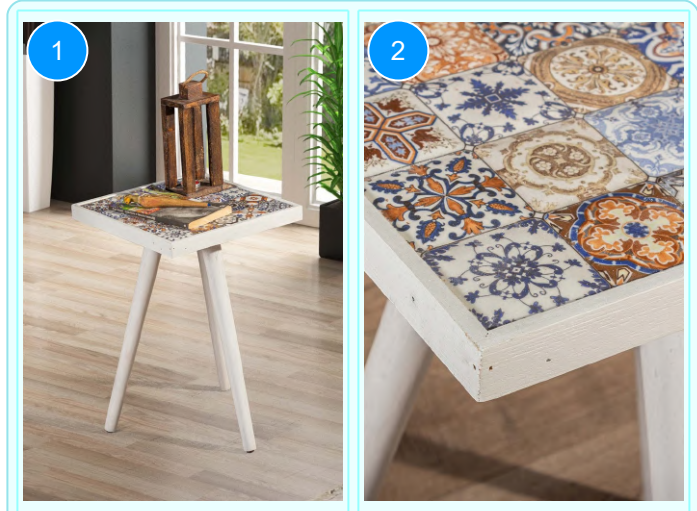

32*32 TILE PATTERNED TABLE 32*32

Colour	Width cm.	Height cm.	Depth cm.	Kg	CBM
WHITE	32	45	32	3,5	0,0137

Top Surface Material: 18mm Melamine Faced Particle Board
Leg Material: Hornbeam
This product is delivered in one box.

CARTON NO: Carton 1
CARTON WEIGHT: 3,7 kg.
CARTON HEIGHT: 10 cm.
CARTON DEPTH: 37 cm.
CARTON WIDTH: 37 cm.