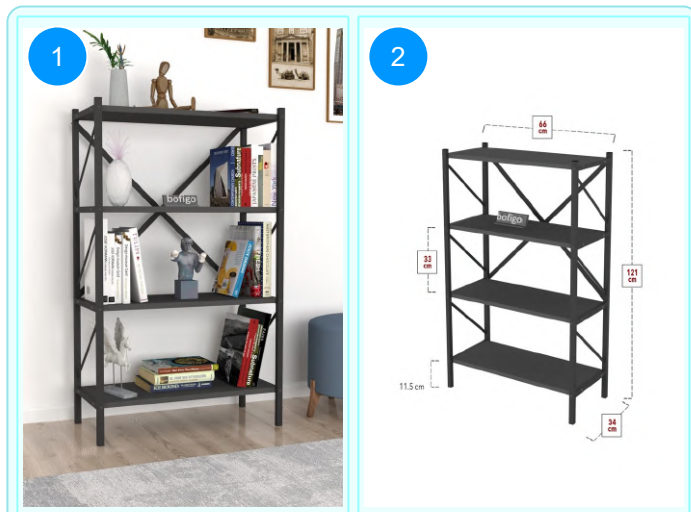

15-09-08 4 SHELVES METAL BOOKSHELF

Colour	Width cm.	Height cm.	Depth cm.	Kg	CBM
ANTHRACITE	66	121	34	13,1	0,0638

Top Surface Material: 18mm Melamine Faced Particle Board
Leg Material: 20*20/30 0,7mm profile
This product is delivered in one box.

CARTON NO:Carton 1
CARTON WEIGHT: 13,1 kg.
CARTON HEIGHT: 9 cm.
CARTON WIDTH: 130 cm.
CARTON DEPTH: 35,5 cm.