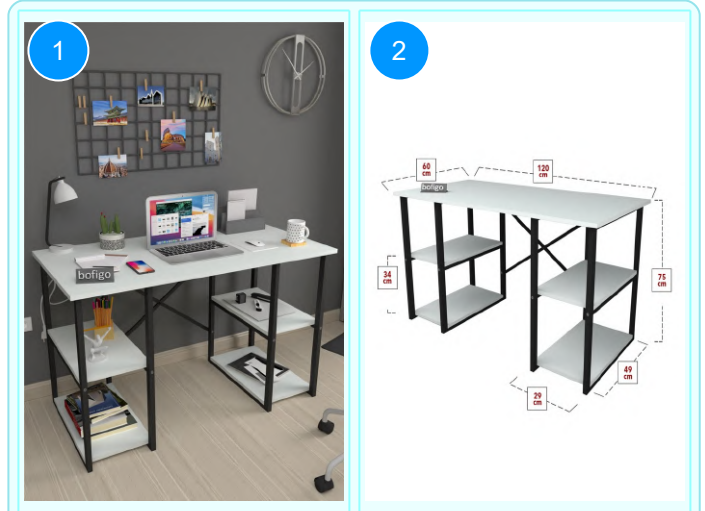

20-04-01 60X120 4 SHELVES METAL STUDY DESK

Colour	Width cm.	Height cm.	Depth cm.	Kg	CBM
WHITE	120	75	60	21,4	0,0623

Top Surface Material: 18mm Melamine Faced Particle Board
This product is delivered in one box.

CARTON NO:Carton 1
CARTON WEIGHT: 21,6 kg.
CARTON HEIGHT: 7,8 cm.
CARTON WIDTH: 124,4 cm
CARTON DEPTH:64,2 cm.