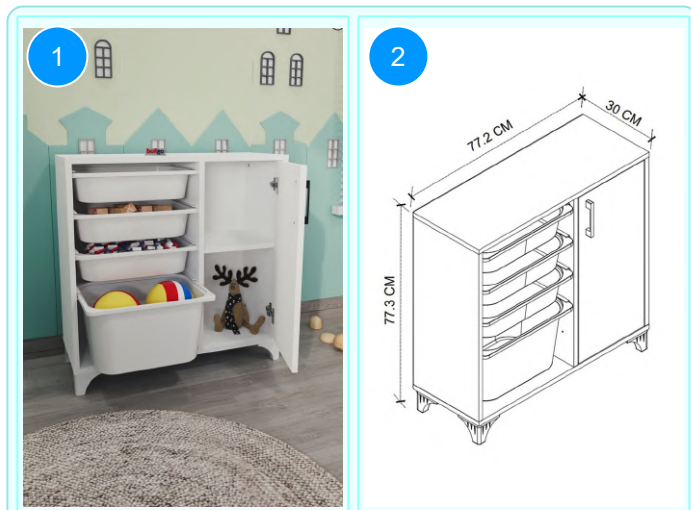

12-02-01-83-56 4 BASKETS(3 STANDARD/1 DEEP) MULTIFUNCTIONAL CABINET

Colour	Width cm.	Height cm.	Depth cm.	Kg	CBM
WHITE	77,2	77,3	30	(2/1)16,4 (2/2)2,4	0,0719

Top Surface Material: 18mm Melamine Faced Particle Board
This product is delivered in two boxes.

CARTON NO: Carton 1/2
CARTON WEIGHT: 2,6 kg. / 16,8 kg.
CARTON HEIGHT: 16,5 cm. / 16 cm.
CARTON DEPTH: 31,5 cm./ 35,9 cm.
CARTON WIDTH: 41,5 cm. / 87,5 cm.