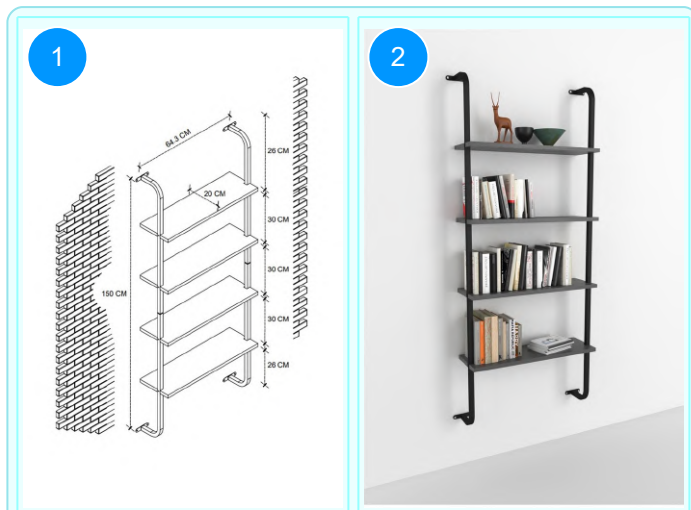

15-44-08 WALL MOUNTED 4 SHELVES METAL BOOKSHELF

Colour	Width cm.	Height cm.	Depth cm.	Kg	CBM
ANHTRACITE	64,3	150	20	8	0,026

Top Surface Material: 18mm Melamine Faced Particle Board
Leg Material: 20*20/30 0,7mm profile
This product is delivered in one box.

CARTON NO:Carton 1
CARTON WEIGHT: 8 kg.
CARTON HEIGHT: 13 cm.
CARTON WIDTH: 24,5 cm.
CARTON DEPTH: 81 cm.