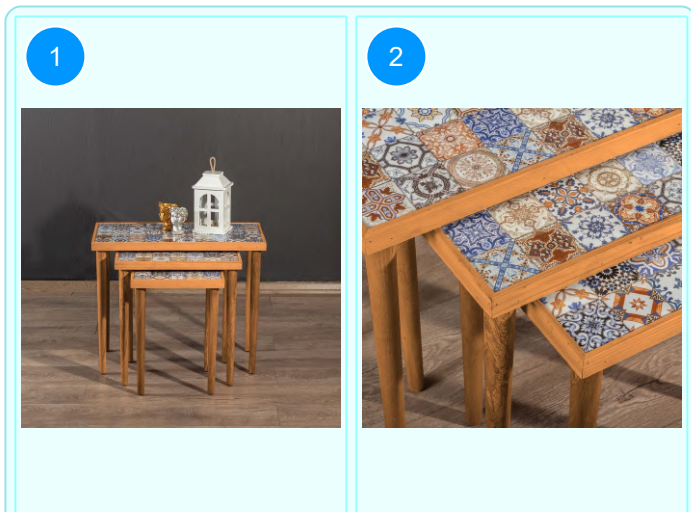

25*30 3 SET TILE PATTERNED TABLE

Colour	Width cm.	Height cm.	Depth cm.	Kg	CBM
BEECH	62	50	32	15	0,0530

Top Surface Material: 18mm Melamine Faced Particle Board
Leg Material: Hornbeam
This product is delivered in one box.

CARTON NO: Carton 1
CARTON WEIGHT: 15,2 kg.
CARTON HEIGHT: 10 cm.
CARTON DEPTH: 106 cm.
CARTON WIDTH: 50 cm.