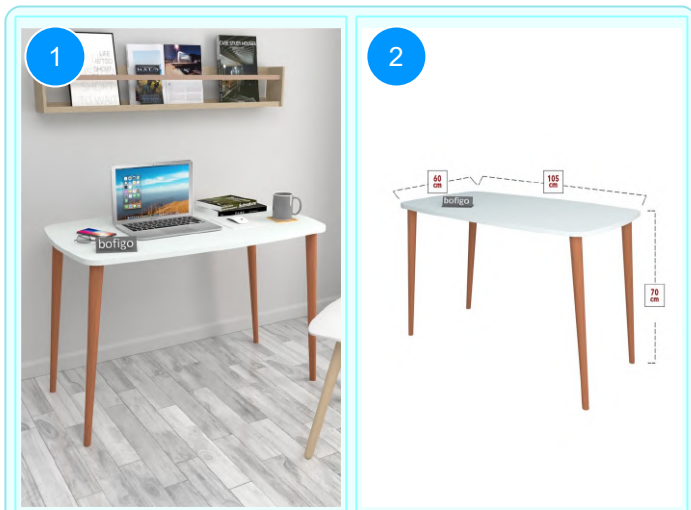

BOFIGO CATALOGUE | FURNITURES | DESKS | WOODEN LEG TABLES

20-21-01 60X105 WOODEN TABLE

Colour	Width cm.	Height cm.	Depth cm.	Kg	CBM
WHITE	105	70	60	9,2	0,0556

Top Surface Material: 18mm Melamine Faced Particle Board
Leg Material: Wooden Conical Leg
This product is delivered in one box.

CARTON NO:Carton 1
CARTON WEIGHT: 9,2 kg.
CARTON HEIGHT: 7,8 cm.
CARTON WIDTH: 111,5 cm
CARTON DEPTH:64 cm.