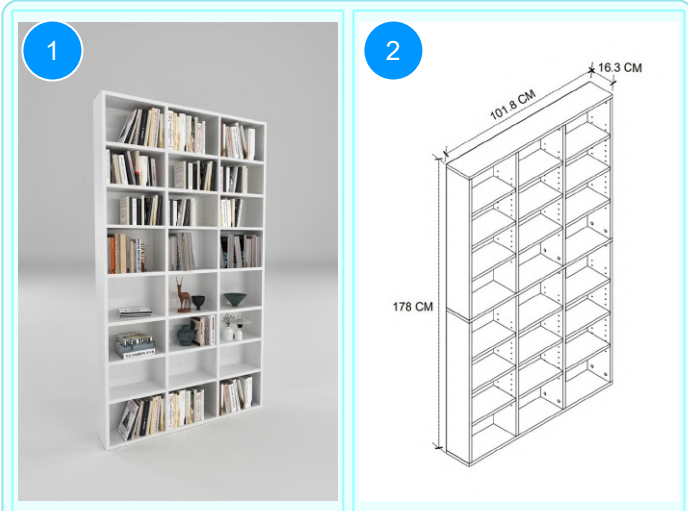

15-24-01 MULTI SHELVES BOOKSHELF

Colour	Width cm.	Height cm.	Depth cm.	Kg	CBM
WHITE	101,8	178	16,3	20	

Top Surface Material: 18mm Melamine Faced Particle Board
This product is delivered in two boxes.

CARTON NO: 1 & 2
CARTON WEIGHT: 18 / 13 kg.
CARTON HEIGHT: 16 / 12.5 cm.
CARTON WIDTH: 75 / 72 cm.
CARTON DEPTH: 33,5 / 33,5 cm.