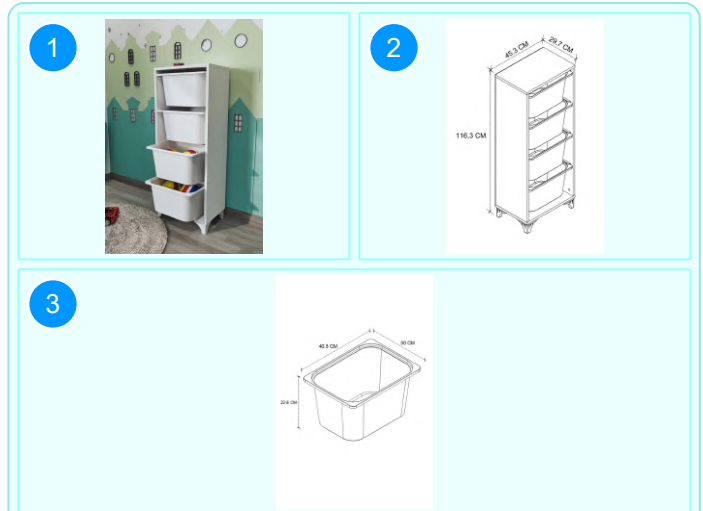

DORA 1 4 BASKETS MULTIFUNCTIONAL DORA CABINET

Colour	Width cm.	Height cm.	Depth cm.	Kg	CBM
WHITE	45,3	116,5	29,7	(2/1)11,8 (2/2)3,6	0,0652

Top Surface Material: 18mm Melamine Faced Particle Board
This product is delivered in two boxes.

CARTON NO: Carton 1/2
CARTON WEIGHT: 3,6 kg. / 11,8 kg.
CARTON HEIGHT: 21 cm. / 8 cm.
CARTON DEPTH: 35,3 cm. / 35,3 cm.
CARTON WIDTH: 51 cm. / 111,5 cm.