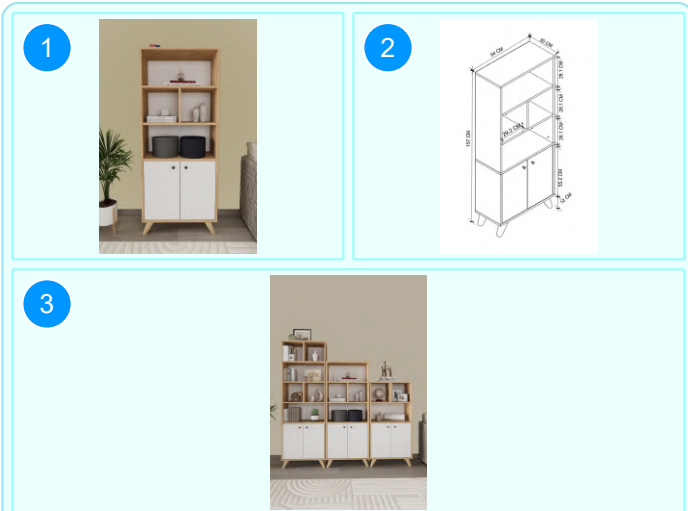

6 SHELVES SMYRNA BOOKSHELF SMYRNA BOOKSHELF

Colour	Width cm.	Height cm.	Depth cm.	Kg	CBM
PINE/WHITE	64	157	30	14,9	0,0278

Top Surface Material: 18mm Melamine Faced Particle Board
This product is delivered in one box.

CARTON NO:Carton 1
CARTON WEIGHT: 14,9 kg.
CARTON HEIGHT: 11,5 cm.
CARTON WIDTH: 92,5 cm.
CARTON DEPTH: 34,5 cm.