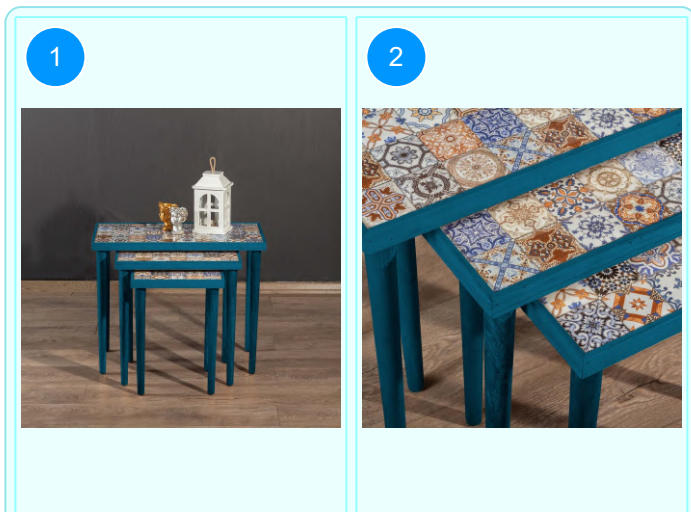

Top Surface Material: 18mm Melamine Faced Particle Board
 Leg Material: Hornbeam
 This product is delivered in one box.

CARTON NO: Carton 1
 CARTON WEIGHT: 15,2 kg.
 CARTON HEIGHT: 10 cm.
 CARTON DEPTH: 106 cm.
 CARTON WIDTH: 50 cm.