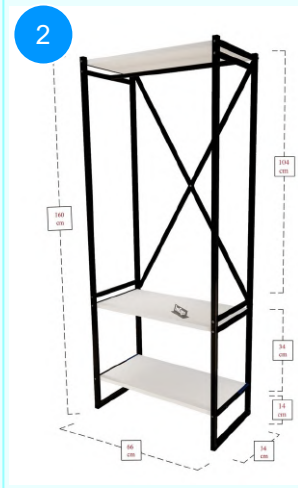

21-15-01 METAL COAT STAND, SHOE RACK

Colour	Width cm.	Height cm.	Depth cm.	Kg	CBM
WHITE	66	160	34	12,2	0,0414

Top Surface Material: 18mm Melamine Faced Particle Board
Leg Material: 20*20*0,7 mm. Profile
This product is delivered in one box.

CARTON NO: Carton 1
CARTON WEIGHT: 12,4 kg.
CARTON HEIGHT: 7,3 cm.
CARTON DEPTH: 35,5 cm.
CARTON WIDTH: 160 cm.