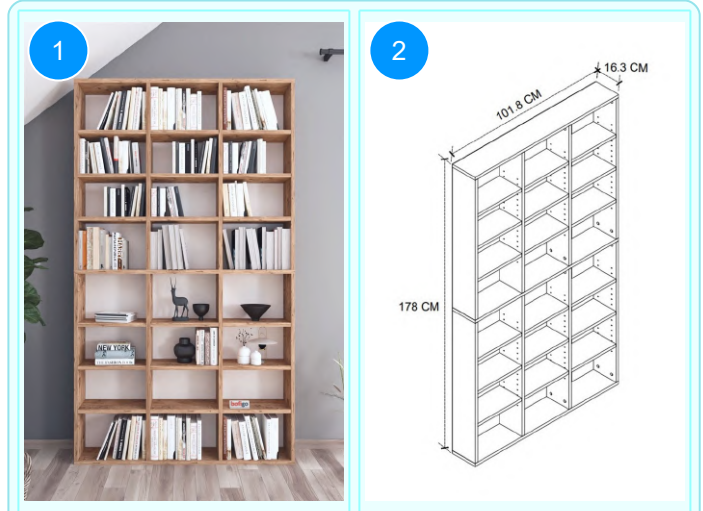

15-24-02 MULTI SHELVES BOOKSHELF

Colour	Width cm.	Height cm.	Depth cm.	Kg	CBM
PINE	101,8	178	16,3	20	

Top Surface Material: 18mm Melamine Faced Particle Board
This product is delivered in two boxes.

CARTON NO: 1 & 2
CARTON WEIGHT: 18 / 13 kg.
CARTON HEIGHT: 16 / 12.5 cm.
CARTON WIDTH: 75 / 72 cm.
CARTON DEPTH: 33,5 / 33,5 cm.