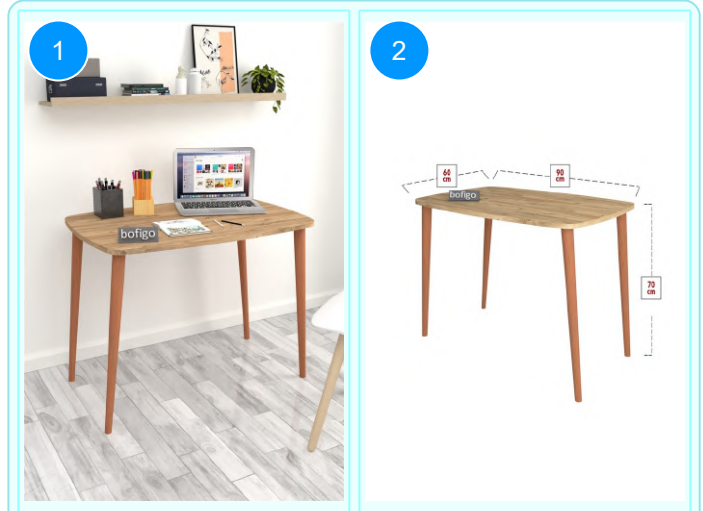

20-20-02 60X90 WOODEN TABLE

Colour	Width cm.	Height cm.	Depth cm.	Kg	CBM
PINE	90	70	60	8,4	0,0451

Top Surface Material: 18mm Melamine Faced Particle Board
Leg Material: Wooden Conical Leg
This product is delivered in one box.

CARTON NO:Carton 1
CARTON WEIGHT: 8,4 kg.
CARTON HEIGHT: 7,5 cm.
CARTON WIDTH: 94 cm.
CARTON DEPTH:64 cm.