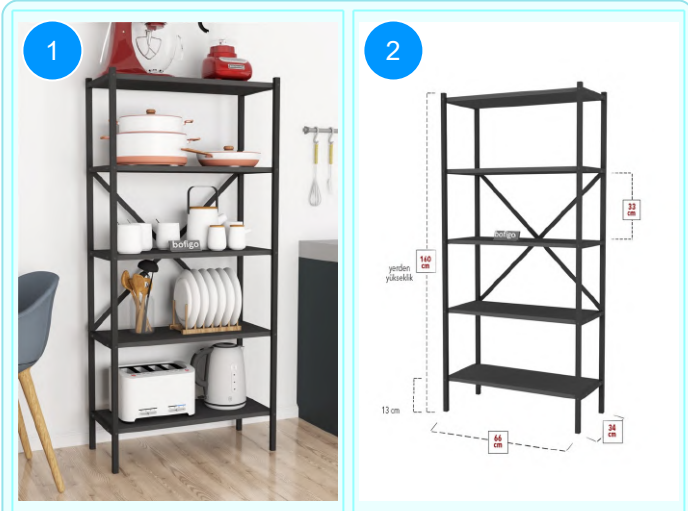

13-05-08 5 SHELVES KITCHEN ORGANIZER

Colour	Width cm.	Height cm.	Depth cm.	Kg	CBM
ANTHRACITE	66	160	34	15,8	0,0638

Top Surface Material: 18mm Particle Board
Leg Material: 20*20 0,7mm profile
This product is delivered in one box.

CARTON NO: Carton 1
CARTON WEIGHT: 16 kg.
CARTON HEIGHT: 11 cm.
CARTON DEPTH: 36 cm.
CARTON WIDTH: 161 cm.