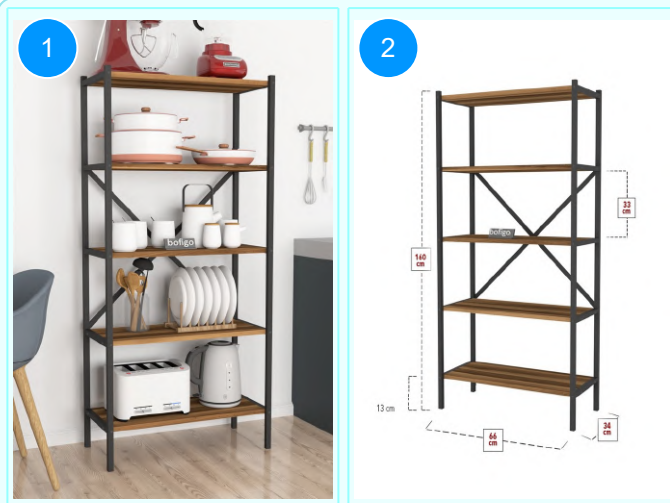

13-05-07 5 SHELVES KITCHEN ORGANIZER

Colour	Width cm.	Height cm.	Depth cm.	Kg	CBM
WALNUT	66	160	34	15,8	0,0638

Top Surface Material: 18mm Particle Board
Leg Material: 20*20 0,7mm profile
This product is delivered in one box.

CARTON NO: Carton 1
CARTON WEIGHT: 16 kg.
CARTON HEIGHT: 11 cm.
CARTON DEPTH: 36 cm.
CARTON WIDTH: 161 cm.