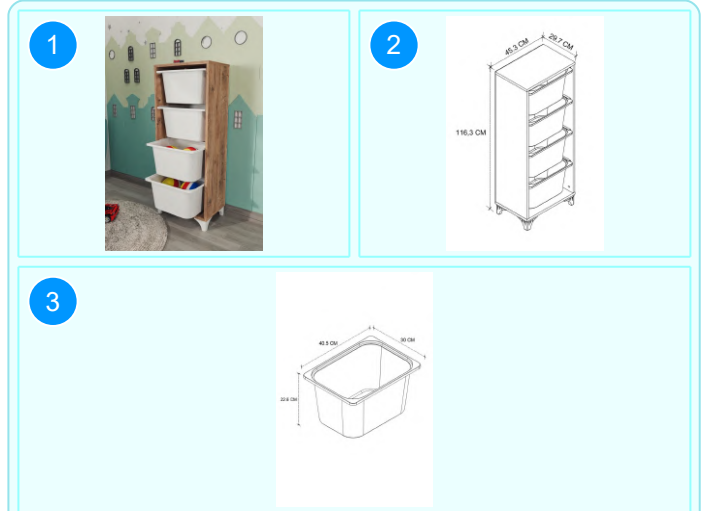

DORA 2 4 BASKETS MULTIFUNCTIONAL DORA CABINET

Colour	Width cm.	Height cm.	Depth cm.	Kg	CBM
PINE	45,3	116,5	29,7	(2/1)11,8 (2/2)3,6	0,0652

Top Surface Material: 18mm Melamine Faced Particle Board
This product is delivered in two boxes.

CARTON NO: Carton 1/2
CARTON WEIGHT: 3,6 kg. / 11,8 kg.
CARTON HEIGHT: 21 cm. / 8 cm.
CARTON DEPTH: 35,3 cm./ 35,3 cm.
CARTON WIDTH: 51 cm. / 111,5 cm.