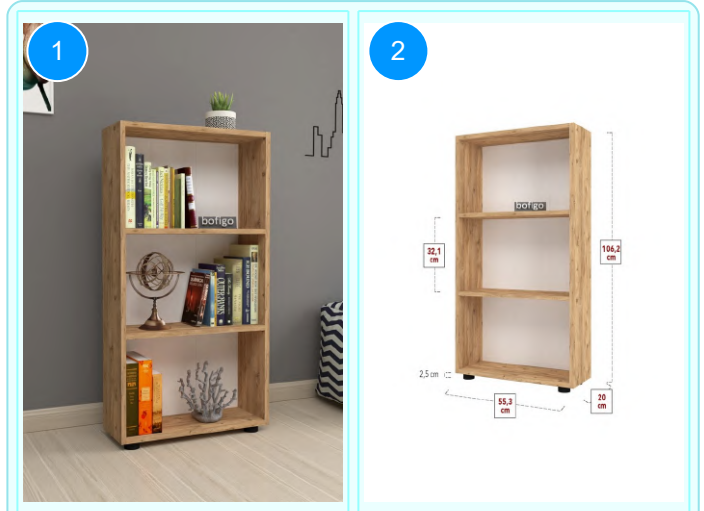

15-03-02 3 SHELVES CHIPBOARD BOOKSHELF

Colour	Width cm.	Height cm.	Depth cm.	Kg	CBM
PINE	55,3	106,2	20	11,2	0,0398

Top Surface Material: 18mm Melamine Faced Particle Board
This product is delivered in one box.

CARTON NO:Carton 1
CARTON WEIGHT: 11,2 kg.
CARTON HEIGHT: 13,5 cm.
CARTON WIDTH: 113,5 cm.
CARTON DEPTH: 26 cm.