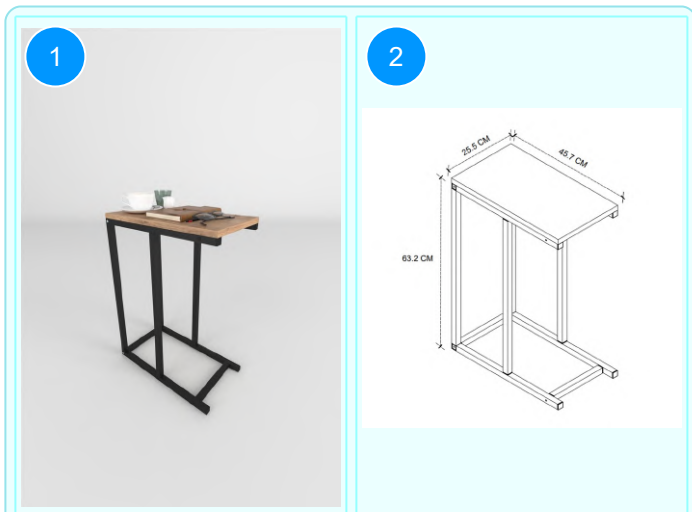

BOFIGO CATALOGUE | FURNITURES | TABLES | 45*25 METAL SIDE TABLE

22-45-02 45*25 METAL SIDE TABLE

Colour	Width cm.	Height cm.	Depth cm.	Kg	CBM
PINE	25,5	63,2	45,7	3,9	0,009

Top Surface Material: 18mm Melamine Faced Particle Board
This product is delivered in one box.

CARTON NO: 1
CARTON WEIGHT: 3,9 kg.
CARTON HEIGHT: 5 cm.
CARTON DEPTH: 63,5 cm.
CARTON WIDTH: 29 cm.