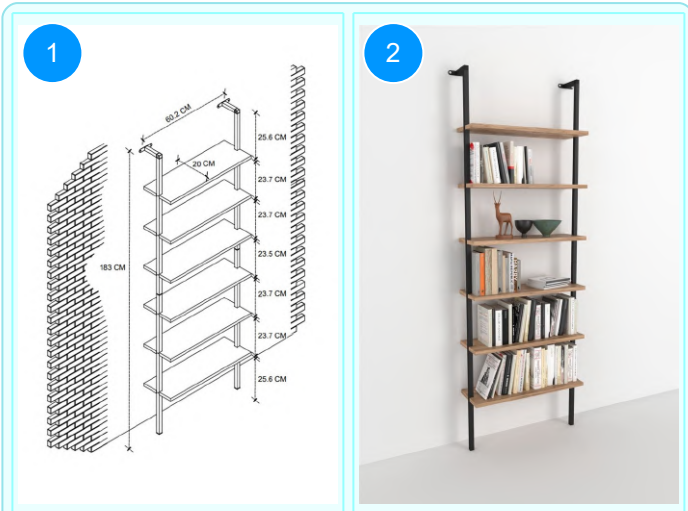

15-66-02 WALL MOUNTED 6 SHELVES METAL BOOKSHELF

Colour	Width cm.	Height cm.	Depth cm.	Kg	CBM
PINE	60,2	183	20	10,5	0,033

Top Surface Material: 18mm Melamine Faced Particle Board
Leg Material: 20*20/30 0,7mm profile
This product is delivered in one box.

CARTON NO:Carton 1
CARTON WEIGHT: 10,5 kg.
CARTON HEIGHT: 14 cm.
CARTON WIDTH: 24,5 cm.
CARTON DEPTH: 97 cm.