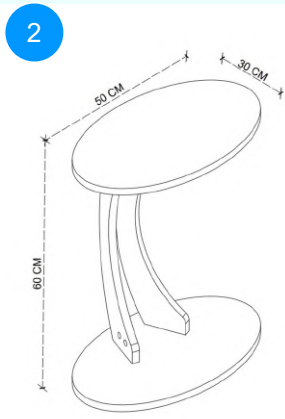

BOFIGO CATALOGUE | FURNITURES | TABLES | ELLIPSE COFFEE TABLE

22-04-01 ELLIPSE COFFEE TABLE

Colour	Width cm.	Height cm.	Depth cm.	Kg	CBM
WHITE	50	60	30	4	

Top Surface Material: 18mm Melamine Faced Particle Board
This product is delivered in one box.

CARTON NO: Carton 1
CARTON WEIGHT: 4 kg.
CARTON HEIGHT: 4,8 cm.
CARTON DEPTH: 61 cm.
CARTON WIDTH: 40,5 cm.