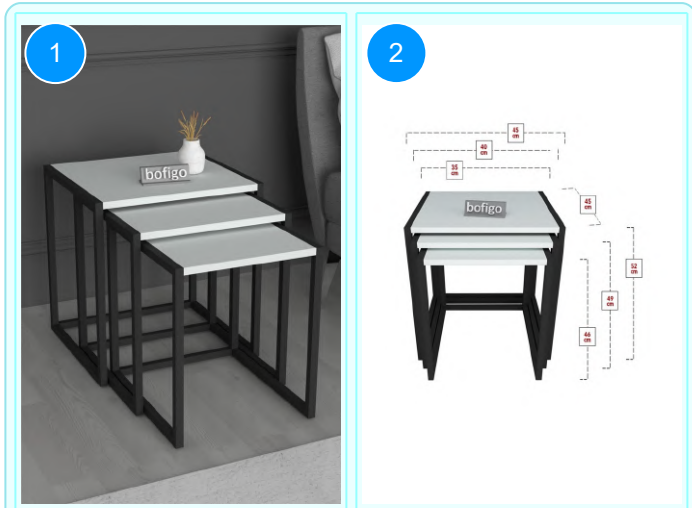

BOFIGO CATALOGUE | FURNITURES | TABLES | METAL NESTING TABLE

22-30-01 METAL NESTING TABLE

Colour	Width cm.	Height cm.	Depth cm.	Kg	CBM
WHITE	45	52	45	7,8	

Top Surface Material: 18mm Melamine Faced Particle Board
Leg Material: 20*20 0,7mm profile
This product is delivered in one box.

CARTON NO: Carton 1
CARTON WEIGHT: 8 kg.
CARTON HEIGHT: 13 cm.
CARTON DEPTH: 47 cm.
CARTON WIDTH: 56 cm.