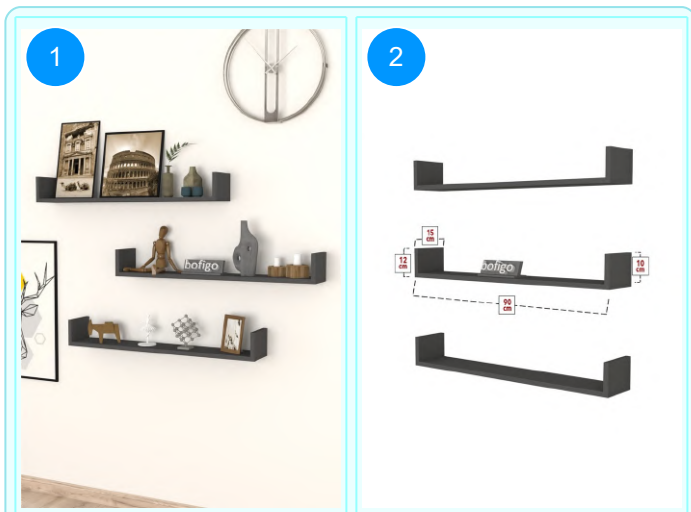

BOFIGO CATALOGUE | FURNITURES | CLOTHES HANGERS | FLYING SHELVES

13-12-08 FLYING SHELF 90 CM

Colour	Width cm.	Height cm.	Depth cm.	Kg	CBM
ANTHRACITE	90	10	15	6,5	0,0201

Top Surface Material: 18mm Melamine Faced Particle Board
This product is delivered in one box.

CARTON NO: Carton 1
CARTON WEIGHT: 6,7 kg.
CARTON HEIGHT: 11 cm.
CARTON DEPTH: 18,8 cm.
CARTON WIDTH: 97,3 cm.