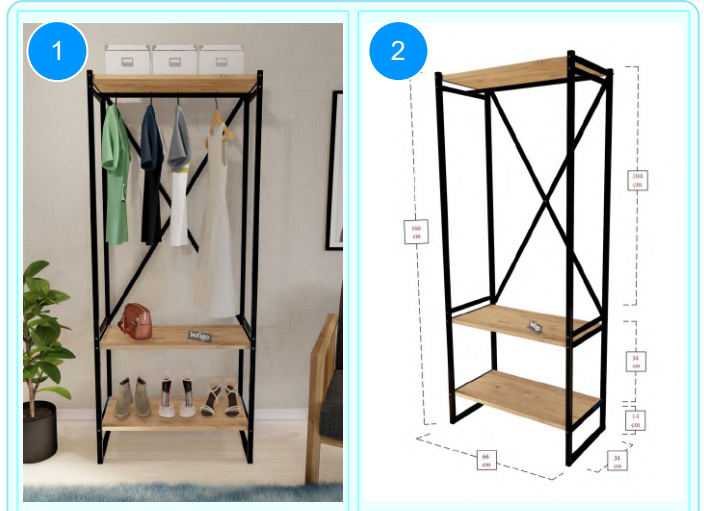

21-15-02 METAL COAT STAND, SHOE RACK

Colour	Width cm.	Height cm.	Depth cm.	Kg	CBM
PINE	66	160	34	12,2	0,0414

Top Surface Material: 18mm Melamine Faced Particle Board
Leg Material: 20*20*0,7 mm. Profile
This product is delivered in one box.

CARTON NO: Carton 1
CARTON WEIGHT: 12,4 kg.
CARTON HEIGHT: 7,3 cm.
CARTON DEPTH: 35,5 cm.
CARTON WIDTH: 160 cm.