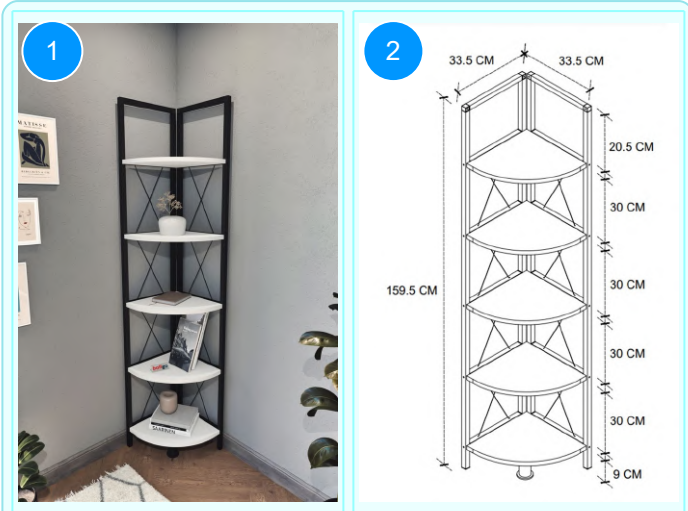

15-15-01 METAL CORNER BOOKSHELF

Colour	Width cm.	Height cm.	Depth cm.	Kg	CBM
WHITE	67	159.5	33,5	10	0,039

Top Surface Material: 18mm Melamine Faced Particle Board
Leg Material: 20*20/30 0.7mm profile
This product is delivered in one box.

CARTON NO:Carton 1
CARTON WEIGHT: 10 kg.
CARTON HEIGHT: 6.5 cm.
CARTON WIDTH: 166,5 cm.
CARTON DEPTH: 36 cm.