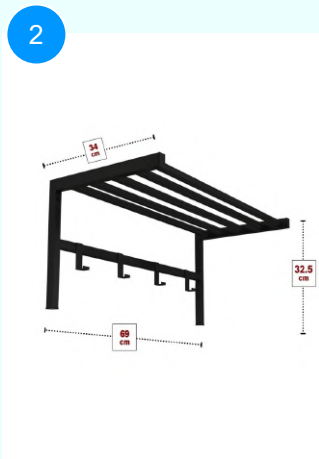

21-20-06 METAL COAT HANGER

Colour	Width cm.	Height cm.	Depth cm.	Kg	CBM
BLACK	69	32,5	34	2,1	0,0079

Top Surface Material: 20*20/30 0,7mm profile
This product is delivered in one box.

CARTON NO: Carton 1
CARTON WEIGHT: 2,3 kg.
CARTON HEIGHT: 3,2 cm.
CARTON DEPTH: 34 cm.
CARTON WIDTH: 73 cm.