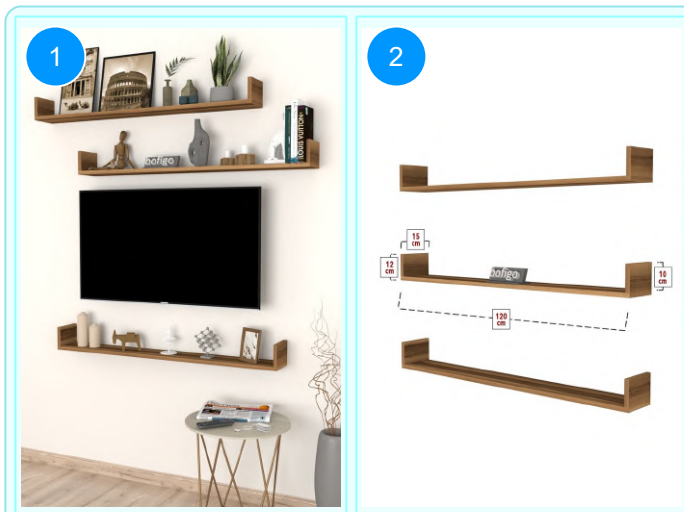

13-90-07 FLYING SHELF 120 CM

Colour	Width cm.	Height cm.	Depth cm.	Kg	CBM
WALNUT	120	10	15	8,8	0,0262

Top Surface Material: 18mm Melamine Faced Particle Board
This product is delivered in one box.

CARTON NO: Carton 1
CARTON WEIGHT: 8,8 kg.
CARTON HEIGHT: 11 cm.
CARTON DEPTH: 18,8 cm.
CARTON WIDTH: 127 cm.