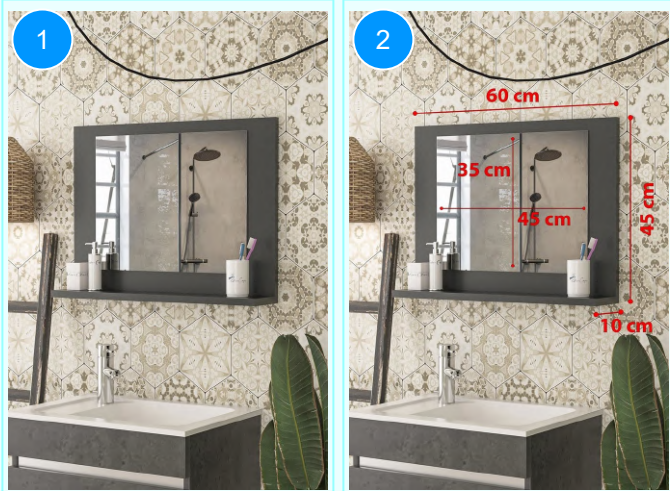

16-01-08 BATHROOM SHELF WITH MIRROR

Colour	Width cm.	Height cm.	Depth cm.	Kg	CBM
ANTHRACITE	60	45	10	5,3	0,0211

Top Surface Material: 18mm Melamine Faced Particle Board
This product is delivered in one box.

CARTON NO: Carton 1
CARTON WEIGHT: 5,3 kg.
CARTON HEIGHT: 5 cm.
CARTON DEPTH: 63 cm.
CARTON WIDTH: 67 cm.