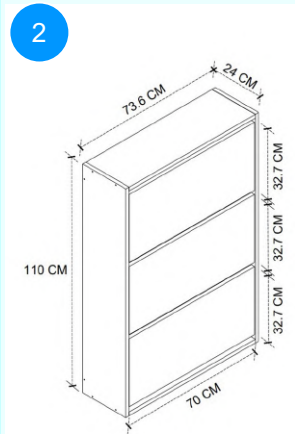

18-03-81 DECORATIVE SHOERACK

Colour	Width cm.	Height cm.	Depth cm.	Kg	CBM
ANTHRACITE-WHITE	73,6	110	24	(2/1)11,8 (2/2)11,1	0,0670

Top Surface Material: 18mm Melamine Faced Particle Board
This product is delivered in two boxes.

CARTON NO: Carton 1/2
CARTON WEIGHT: 12 kg. / 11,3 kg.
CARTON HEIGHT: 10,3 cm. / 12,5 cm.
CARTON DEPTH: 36,5 cm. / 26 cm.
CARTON WIDTH: 76 cm. / 118 cm.