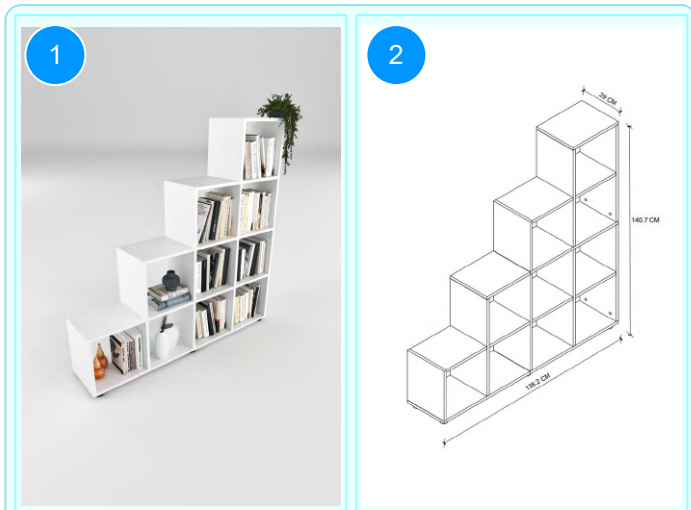

BOFIGO CATALOGUE | FURNITURES | BOOKSHELVES | 1 (BOFIGO CATALOGUE | FURNITURES | BOOKSHELVES | WALL MOUNTED BOOKCASE

15-24-01 10 SHELVES - STAIR BOOKCASE

Colour	Width cm.	Height cm.	Depth cm.	Kg	CBM
WHITE	138,2	140	29	9	0,0147

Top Surface Material: 18mm Melamine Faced Particle Board
This product is delivered in two boxes.

CARTON NO: 1 & 2
CARTON WEIGHT: 18 / 13 kg.
CARTON HEIGHT: 16 / 12,5 cm.
CARTON WIDTH: 75 / 72 cm.
CARTON DEPTH: 33,5 / 33,5 cm.