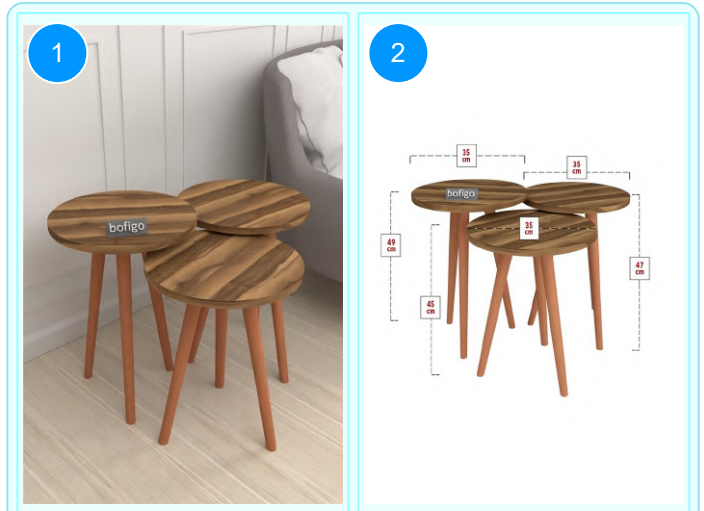

22-01-07 WOODEN NESTING TABLE

Colour	Width cm.	Height cm.	Depth cm.	Kg	CBM
WALNUT	35	49	35	5,6	

Top Surface Material: 18mm Melamine Faced Particle Board
Leg Material: Wooden Conical Leg
This product is delivered in one box.

CARTON NO: Carton 1
CARTON WEIGHT: 5,8 kg.
CARTON HEIGHT: 10,3 cm.
CARTON DEPTH: 36,5 cm.
CARTON WIDTH: 50,2 cm.