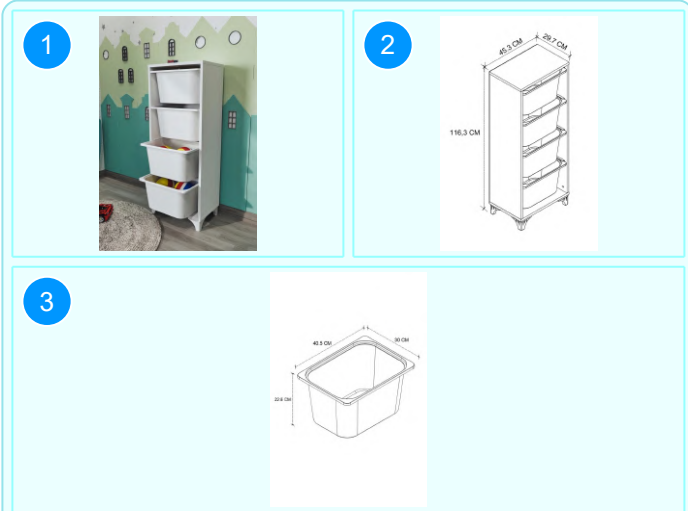

DORA 1 4 BASKETS MULTIFUNCTIONAL DORA CABINET

Colour	Width cm.	Height cm.	Depth cm.	Kg	CBM
WHITE	45,3	116,5	29,7	(2/1)11,8 (2/2)3,6	0,0652

Top Surface Material: 18mm Melamine Faced Particle Board
This product is delivered in two boxes.

CARTON NO: Carton 1/2
CARTON WEIGHT: 3,6 kg. / 11,8 kg.
CARTON HEIGHT: 21 cm. / 8 cm.
CARTON DEPTH: 35,3 cm./ 35,3 cm.
CARTON WIDTH: 51 cm. / 111,5 cm.