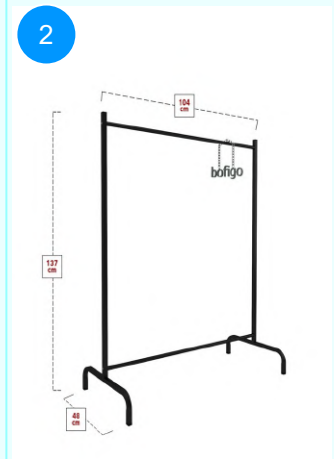

21-01-10 METAL CLOTHES HANGER

Colour	Width cm.	Height cm.	Depth cm.	Kg	CBM
BLACK	104	137	48	2	0,00755

This product is delivered in one box.