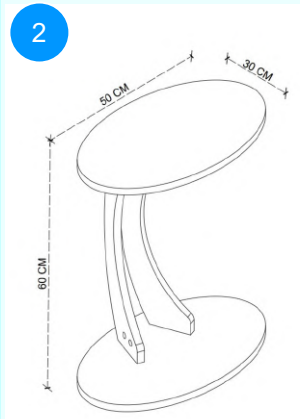

22-04-02 ELLIPSE COFFEE TABLE

Colour	Width cm.	Height cm.	Depth cm.	Kg	CBM
PINE	50	60	30	4	

Top Surface Material: 18mm Melamine Faced Particle Board
This product is delivered in one box.

CARTON NO: Carton 1
CARTON WEIGHT: 4 kg.
CARTON HEIGHT: 4,8 cm.
CARTON DEPTH: 61 cm.
CARTON WIDTH: 40,5 cm.