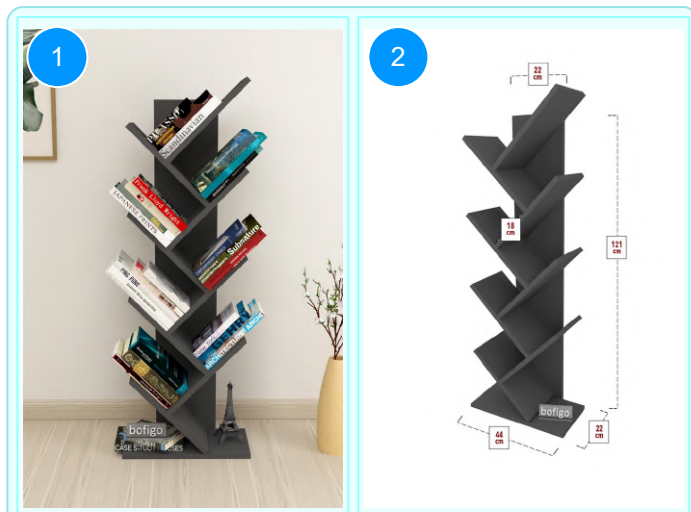

15-11-08 TREE BOOKSHELF

Colour	Width cm.	Height cm.	Depth cm.	Kg	CBM
ANTHRACITE	44	121	22	11,3	0,0284

Top Surface Material: 18mm Melamine Faced Particle Board
This product is delivered in one box.

CARTON NO:Carton 1
CARTON WEIGHT: 11,5 kg.
CARTON HEIGHT: 8,5 cm.
CARTON WIDTH: 128,5 cm.
CARTON DEPTH: 26 cm.