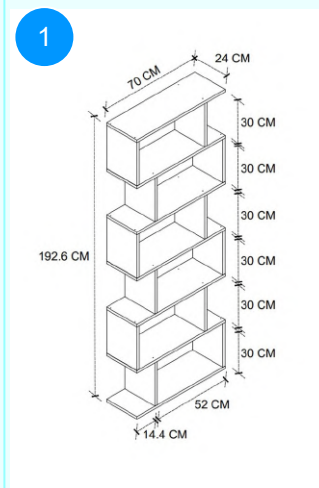

15-60-01 ZIGZAG BOOKSHELF WITH 6 SHELVES

Colour	Width cm.	Height cm.	Depth cm.	Kg	CBM
WHITE	70	192,6	24	23,5	0,051

Top Surface Material: 18mm Melamine Faced Particle Board
This product is delivered in one box.

CARTON NO:Carton 1
CARTON WEIGHT: 23,5 kg.
CARTON HEIGHT: 25 cm.
CARTON WIDTH: 74 cm.
CARTON DEPTH: 27,5 cm.