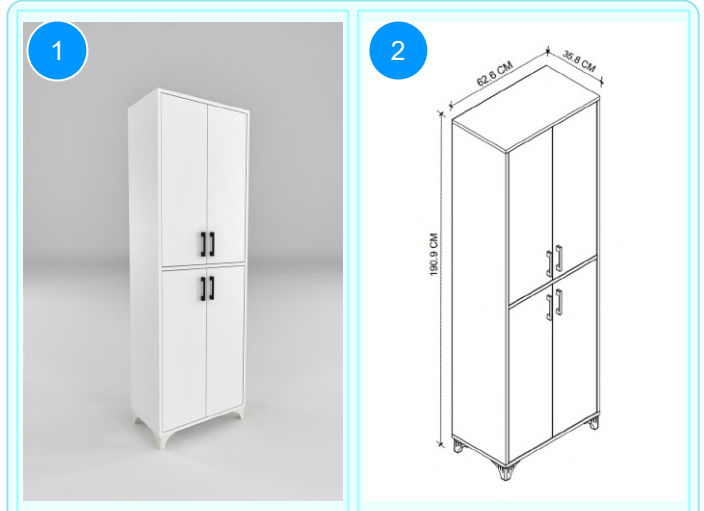

12-46-01 LARGE KITCHEN CABINET

Colour	Width cm.	Height cm.	Depth cm.	Kg	CBM
WHITE	62,6	190,9	35,8		0,0638

Top Surface Material: 18mm Particle Board
This product is delivered in two boxes.

CARTON NO: 1&2
CARTON WEIGHT: 17 kg. / 29 kg.
CARTON HEIGHT: 14 cm. / 10 cm.
CARTON DEPTH: 40 cm. / 40 cm.
CARTON WIDTH: 78,5 cm. / 185 cm.