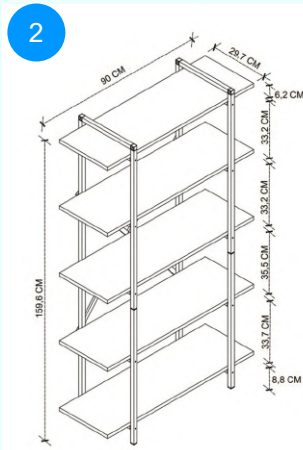

15-14-02 TEOS 5 SHELVES METAL BOOKSHELF

Colour	Width cm.	Height cm.	Depth cm.	Kg	CBM
PINE	90	159,6	29,7	15,8	0,0638

Top Surface Material: 18mm Melamine Faced Particle Board
Leg Material: 20*20/30 0,7mm profile
This product is delivered in one box.

CARTON NO:Carton 1
CARTON WEIGHT:
CARTON HEIGHT:
CARTON WIDTH:
CARTON DEPTH: