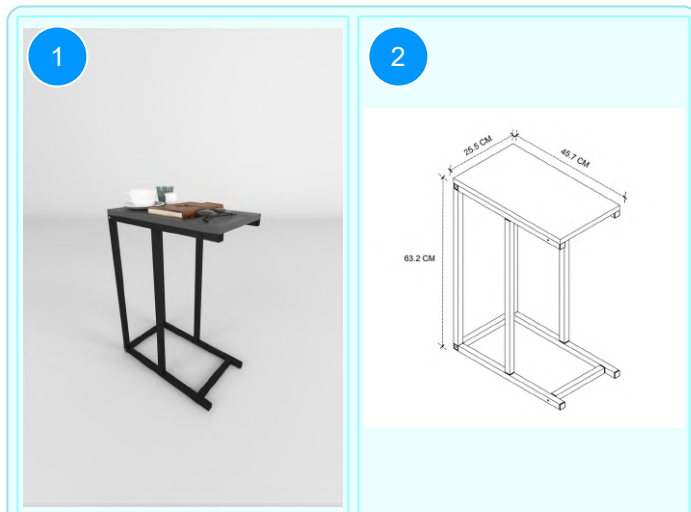

22-45-03 45*25 METAL SIDE TABLE

Colour	Width cm.	Height cm.	Depth cm.	Kg	CBM
ANTHRACITE	25,5	63,2	45,7	3,9	0,009

Top Surface Material: 18mm Melamine Faced Particle Board
This product is delivered in one box.

CARTON NO: 1
CARTON WEIGHT: 3,9 kg.
CARTON HEIGHT: 5 cm.
CARTON DEPTH: 63,5 cm.
CARTON WIDTH: 29 cm.