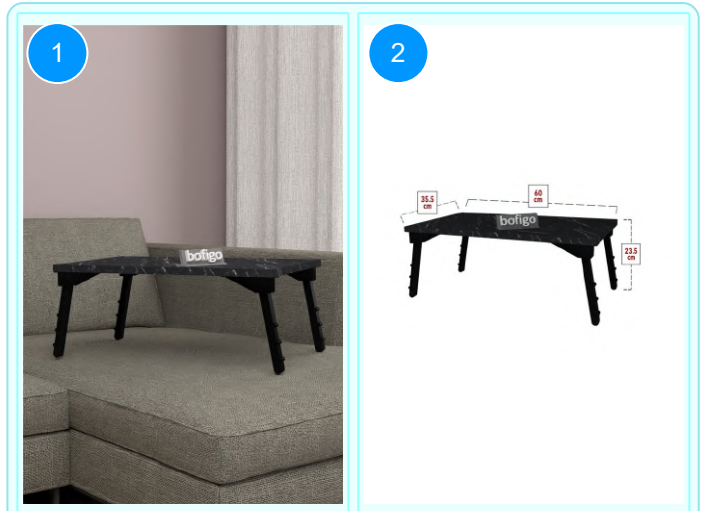

17-01-03 LAPTOP TABLE

Colour	Width cm.	Height cm.	Depth cm.	Kg	CBM
BENDIR	60	23,5	35,5	3,1	

Top Surface Material: 18mm Melamine Faced Particle Board
Leg Material: Plastic Foot
This product is delivered in one box.

CARTON NO: Carton 1
CARTON WEIGHT: 3,3 kg.
CARTON HEIGHT: 5,5 cm.
CARTON DEPTH: 38,2 cm.
CARTON WIDTH: 66,3 cm.