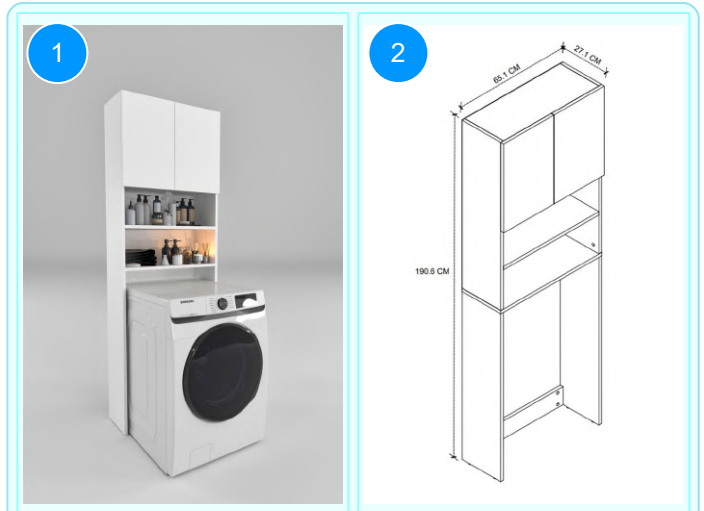

13-03-01-12 WASHING MACHINE CABINET

Colour	Width cm.	Height cm.	Depth cm.	Kg	CBM
WHITE	65,1	190	27,1	11	0,0418

Top Surface Material: 18mm Melamine Faced Particle Board
This product is delivered in two boxes.

CARTON NO: 1&2
CARTON WEIGHT: 12,8 kg / 14,5 kg.
CARTON HEIGHT: 14,2 cm / 11 cm.
CARTON DEPTH: 36,5 cm / 29,5 cm.
CARTON WIDTH: 67 cm / 101 cm.