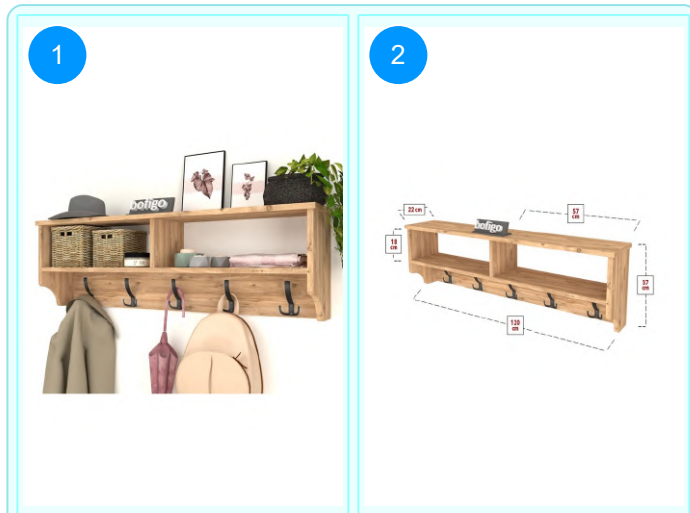

21-11-02 WALL MOUNTED CLOTHES HANGER 120 CM

Colour	Width cm.	Height cm.	Depth cm.	Kg	CBM
PINE	120	37	22	10,5	0,0288

Top Surface Material: 18mm Melamine Faced Particle Board
This product is delivered in one box.

CARTON NO: Carton 1
CARTON WEIGHT: 10,7 kg.
CARTON HEIGHT: 9 cm.
CARTON DEPTH: 25,5 cm.
CARTON WIDTH: 125,5 cm.