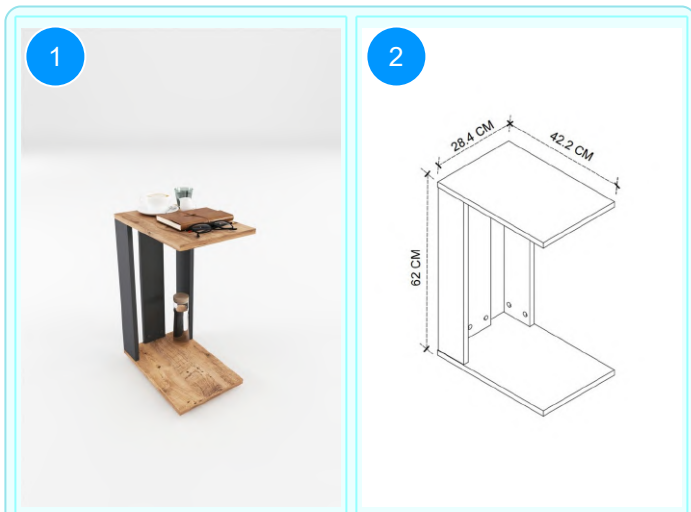

22-60-28 WHEELED COFFEE TABLE

Colour	Width cm.	Height cm.	Depth cm.	Kg	CBM
ANTHRACITE-PINE	28,4	62	42,2	5,1	

Top Surface Material: 18mm Melamine Faced Particle Board
This product is delivered in one box.

CARTON NO: 1
CARTON WEIGHT: 5,1 kg.
CARTON HEIGHT: 7 cm.
CARTON DEPTH: 62 cm.
CARTON WIDTH: 35 cm.