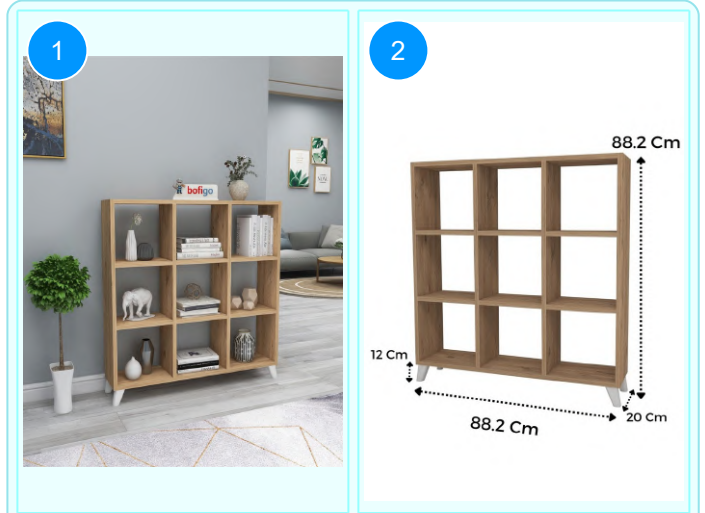

15-08-02 SQUARE/CUBE BOOKSHELF

Colour	Width cm.	Height cm.	Depth cm.	Kg	CBM
PINE	88,2	88,2	20	16	0,0436

Top Surface Material: 18mm Melamine Faced Particle Board
This product is delivered in one box.

CARTON NO:Carton 1
CARTON WEIGHT: 16,2 kg.
CARTON HEIGHT: 18,4 cm.
CARTON WIDTH: 96 cm.
CARTON DEPTH: 24,7 cm.