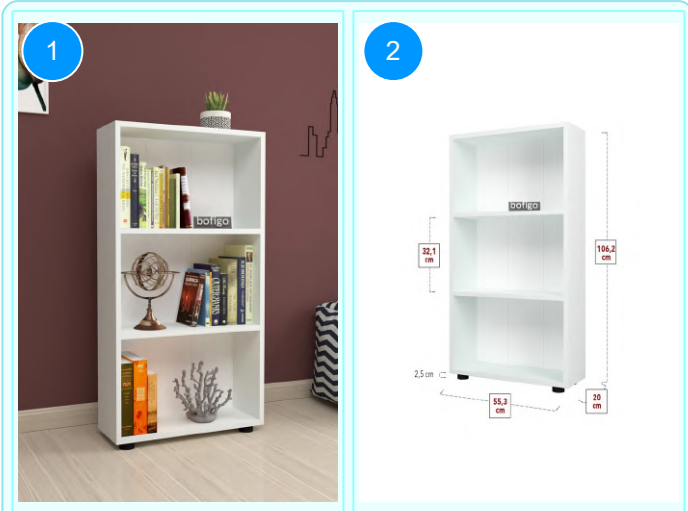

BOFIGO CATALOGUE | FURNITURES | BOOKSHELVES | 3 SHELVES CHIPBOARD BOOKSHELF

15-03-01 3 SHELVES CHIPBOARD BOOKSHELF

Colour	Width cm.	Height cm.	Depth cm.	Kg	CBM
WHITE	55,3	106,2	20	11,2	0,0398

Top Surface Material: 18mm Melamine Faced Particle Board
This product is delivered in one box.

CARTON NO:Carton 1
CARTON WEIGHT: 11,2 kg.
CARTON HEIGHT: 13,5 cm.
CARTON WIDTH: 113,5 cm.
CARTON DEPTH: 26 cm.