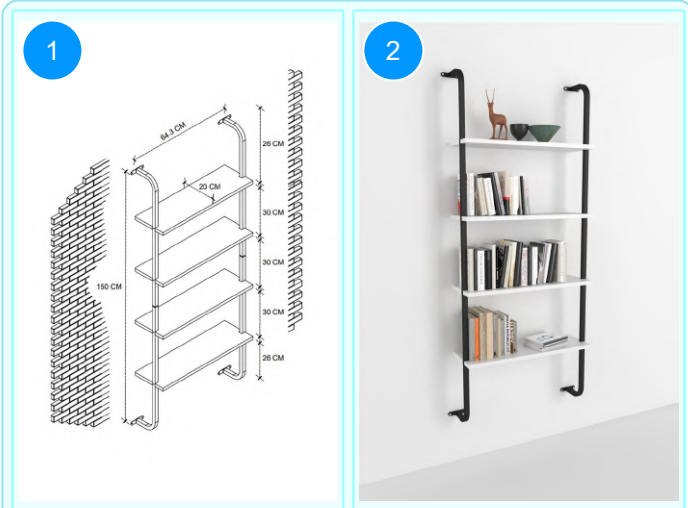

15-44-01 WALL MOUNTED 4 SHELVES METAL BOOKSHELF

Colour	Width cm.	Height cm.	Depth cm.	Kg	CBM
WHITE	64,3	150	20	8	0,026

Top Surface Material: 18mm Melamine Faced Particle Board
Leg Material: 20*20/30 0,7mm profile
This product is delivered in one box.

CARTON NO:Carton 1
CARTON WEIGHT: 8 kg.
CARTON HEIGHT: 13 cm.
CARTON WIDTH: 24.5 cm.
CARTON DEPTH: 81 cm.