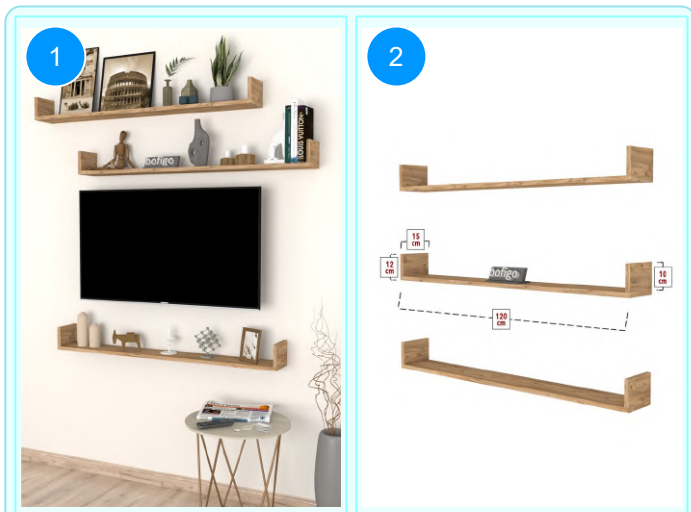

BOFIGO CATALOGUE | FURNITURES | CLOTHES HANGERS | FLYING SHELVES

13-90-02 FLYING SHELF 120 CM

Colour	Width cm.	Height cm.	Depth cm.	Kg	CBM
PINE	120	10	15	8,8	0,0262

Top Surface Material: 18mm Melamine Faced Particle Board
This product is delivered in one box.

CARTON NO: Carton 1
CARTON WEIGHT: 8,8 kg.
CARTON HEIGHT: 11 cm.
CARTON DEPTH: 18,8 cm.
CARTON WIDTH: 127 cm.