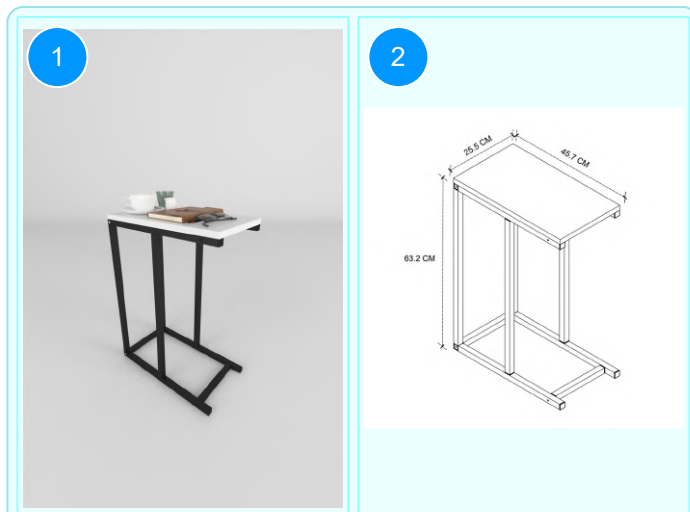

BOFIGO CATALOGUE | FURNITURES | TABLES | 45*25 METAL SIDE TABLE

22-45-01 45*25 METAL SIDE TABLE

Colour	Width cm.	Height cm.	Depth cm.	Kg	CBM
WHITE	25,5	63,2	45,7	3,9	0,009

Top Surface Material: 18mm Melamine Faced Particle Board
This product is delivered in one box.

CARTON NO: 1
CARTON WEIGHT: 3,9 kg.
CARTON HEIGHT: 5 cm.
CARTON DEPTH: 63,5 cm.
CARTON WIDTH: 29 cm.