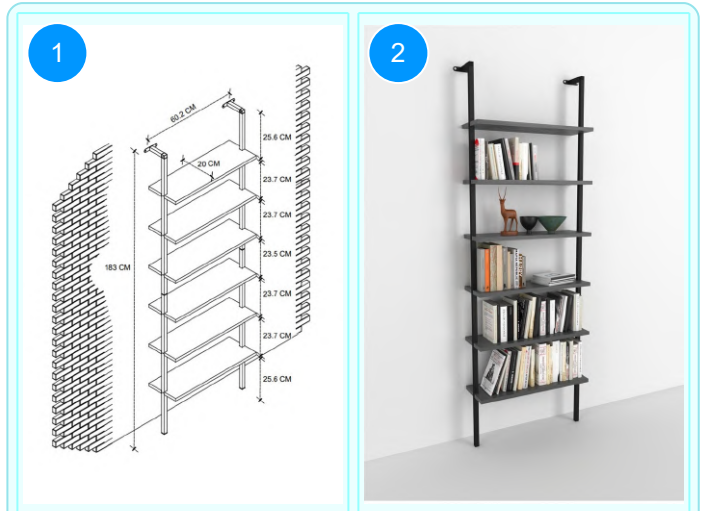

15-66-08 WALL MOUNTED 6 SHELVES METAL BOOKSHELF

Colour	Width cm.	Height cm.	Depth cm.	Kg	CBM
ANTHRACITE	60,2	183	20	10,5	0,033

Top Surface Material: 18mm Melamine Faced Particle Board
Leg Material: 20*20/30 0,7mm profile
This product is delivered in one box.

CARTON NO:Carton 1
CARTON WEIGHT: 10,5 kg.
CARTON HEIGHT: 14 cm.
CARTON WIDTH: 24,5 cm.
CARTON DEPTH: 97 cm.