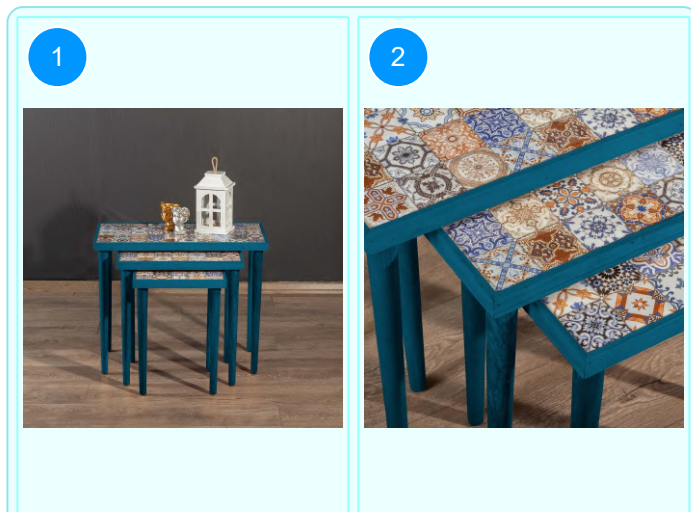

25*30 3 SET TILE PATTERNED TABLE

Colour	Width cm.	Height cm.	Depth cm.	Kg	CBM
BLUE	62	50	32	15	0,0530

Top Surface Material: 18mm Melamine Faced Particle Board
Leg Material: Hornbeam
This product is delivered in one box.

CARTON NO: Carton 1
CARTON WEIGHT: 15,2 kg.
CARTON HEIGHT: 10 cm.
CARTON DEPTH: 106 cm.
CARTON WIDTH: 50 cm.