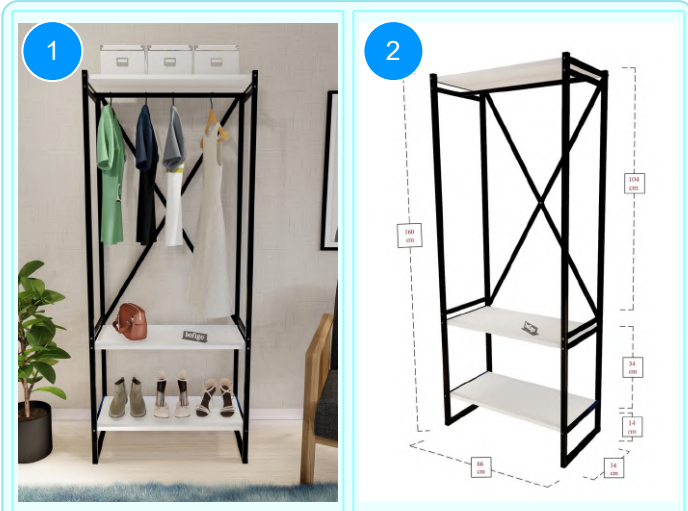

BOFIGO CATALOGUE | FURNITURES | METAL COAT STAND, SHOE RACK

21-15-01 METAL COAT STAND, SHOE RACK

Colour	Width cm.	Height cm.	Depth cm.	Kg	CBM
WHITE	66	160	34	12,2	0,0414

Top Surface Material: 18mm Melamine Faced Particle Board
Leg Material: 20*20*0,7 mm. Profile
This product is delivered in one box.

CARTON NO: Carton 1
CARTON WEIGHT: 12,4 kg.
CARTON HEIGHT: 7,3 cm.
CARTON DEPTH: 35,5 cm.
CARTON WIDTH: 160 cm.