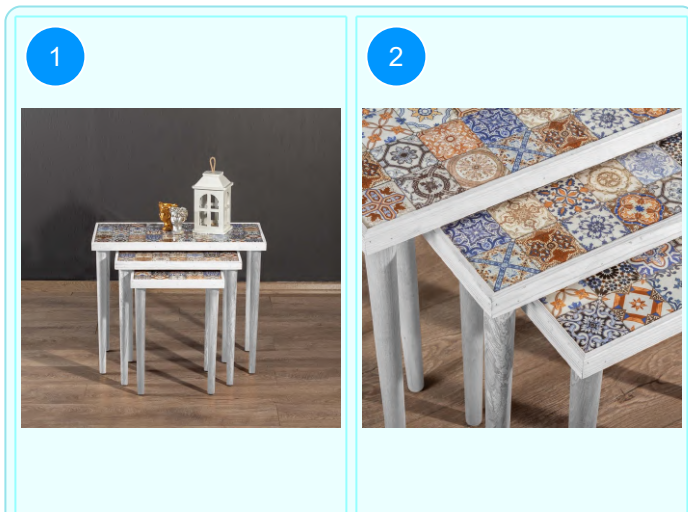

25*30 3 SET TILE PATTERNED TABLE

Colour	Width cm.	Height cm.	Depth cm.	Kg	CBM
WHITE	62	50	32	15	0,0530

Top Surface Material: 18mm Melamine Faced Particle Board
Leg Material: Hornbeam
This product is delivered in one box.

CARTON NO: Carton 1
CARTON WEIGHT: 15,2 kg.
CARTON HEIGHT: 10 cm.
CARTON DEPTH: 106 cm.
CARTON WIDTH: 50 cm.