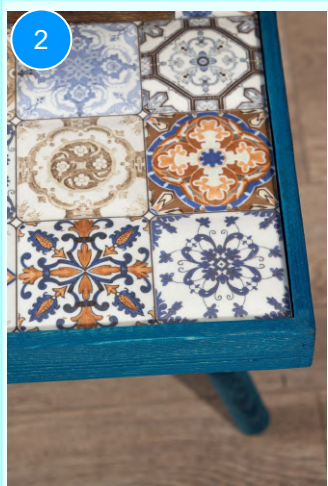

BOFIGO CATALOGUE | FURNITURES | TILE PATTERNED TABLES | 32\*32 TILE PATTERNED TABLES

32\*32 TILE PATTERNED TABLE 32\*32

Colour	Width cm.	Height cm.	Depth cm.	Kg	CBM
BLUE	32	45	32	3,5	0,0137

Top Surface Material: 18mm Melamine Faced Particle Board  
 Leg Material: Hornbeam  
 This product is delivered in one box.