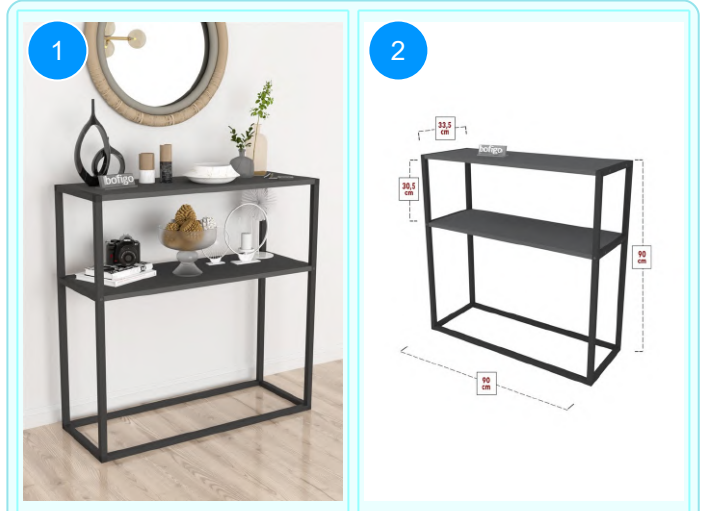

14-01-08 METAL DRESSUAR / CONSOLE

Colour	Width cm.	Height cm.	Depth cm.	Kg	CBM
ANTHRACITE	90	90	33,5	8	0,0351

Top Surface Material: 18mm Melamine Faced Particle Board
Leg Material: 20*20 0,7mm profile
This product is delivered in one box.

CARTON NO: Carton 1
CARTON WEIGHT: 10 kg.
CARTON HEIGHT: 9 cm.
CARTON DEPTH: 41 cm.
CARTON WIDTH: 95 cm.