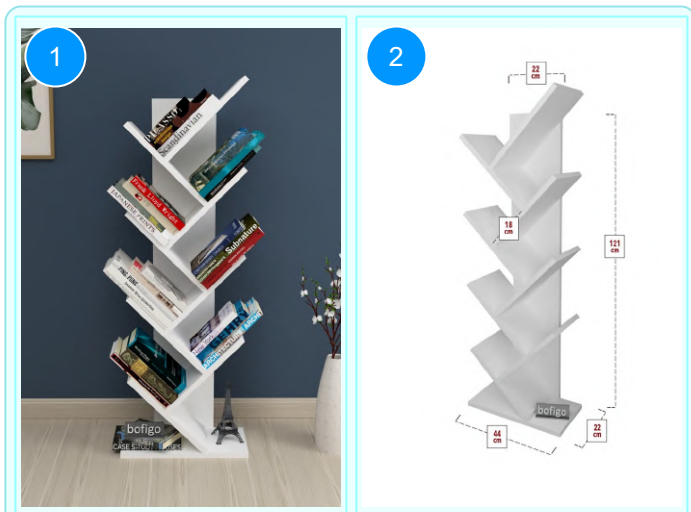

BOFIGO CATALOGUE | FURNITURES | BOOKSHELVES | TREE BOOKSHELF

15-11-01 TREE BOOKSHELF

Colour	Width cm.	Height cm.	Depth cm.	Kg	CBM
WHITE	44	121	22	11,3	0,0284

Top Surface Material: 18mm Melamine Faced Particle Board
This product is delivered in one box.

CARTON NO:Carton 1
CARTON WEIGHT: 11,5 kg.
CARTON HEIGHT: 8,5 cm.
CARTON WIDTH: 128,5 cm.
CARTON DEPTH: 26 cm.