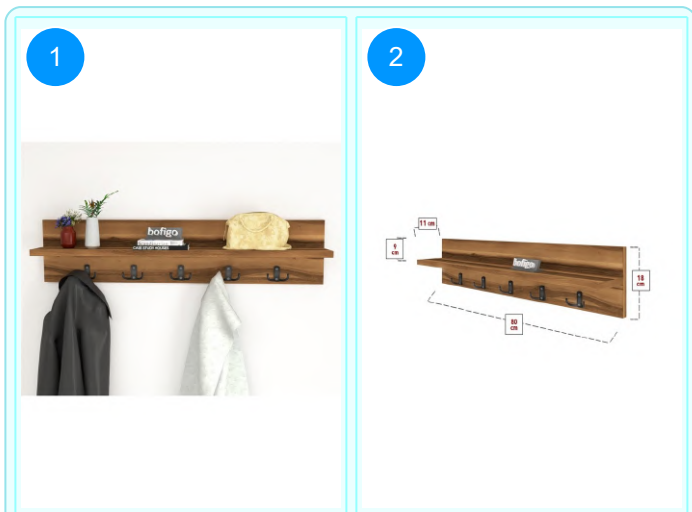

21-12-07 WALL MOUNTED CLOTHES HANGER 80 CM

Colour	Width cm.	Height cm.	Depth cm.	Kg	CBM
WALNUT	80	18	11	3,1	0,0115

Top Surface Material: 18mm Melamine Faced Particle Board
This product is delivered in one box.

CARTON NO: Carton 1
CARTON WEIGHT: 3,3 kg.
CARTON HEIGHT: 6,2 cm.
CARTON DEPTH: 21,7 cm.
CARTON WIDTH: 85,3 cm.