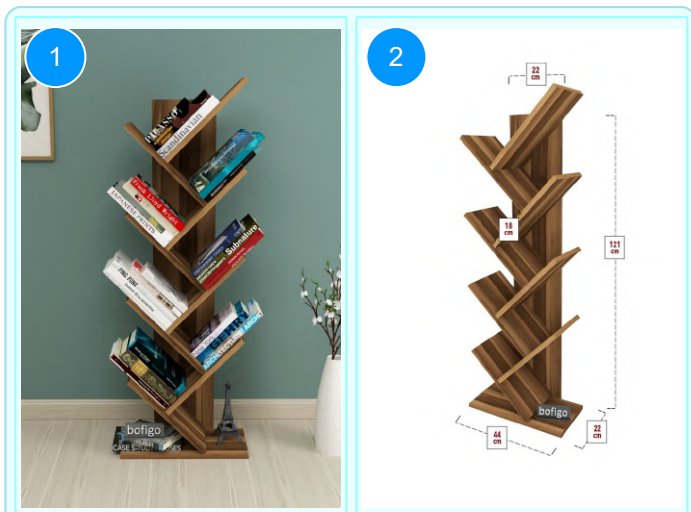

15-11-07 TREE BOOKSHELF

Colour	Width cm.	Height cm.	Depth cm.	Kg	CBM
WALNUT	44	121	22	11,3	0,0284

Top Surface Material: 18mm Melamine Faced Particle Board
This product is delivered in one box.

CARTON NO:Carton 1
CARTON WEIGHT: 11,5 kg.
CARTON HEIGHT: 8,5 cm.
CARTON WIDTH: 128,5 cm.
CARTON DEPTH: 26 cm.