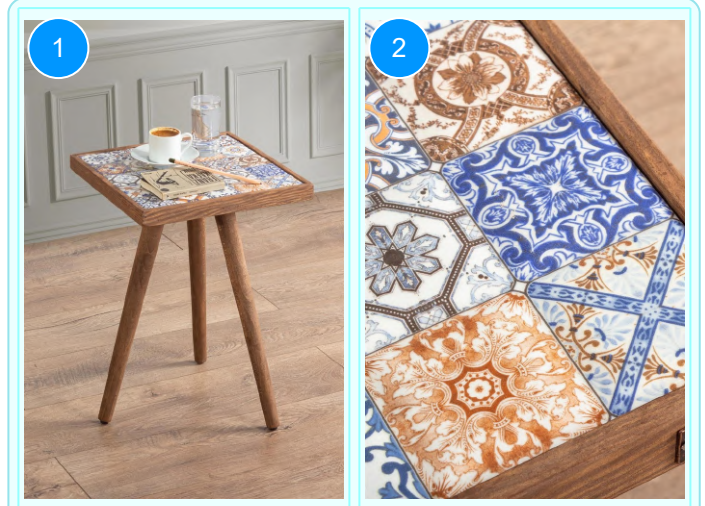

32*32 TILE PATTERNED TABLE 32*32

Colour	Width cm.	Height cm.	Depth cm.	Kg	CBM
WALNUT	32	45	32	3,5	0,0137

Top Surface Material: 18mm Melamine Faced Particle Board
Leg Material: Hornbeam
This product is delivered in one box.

CARTON NO: Carton 1
CARTON WEIGHT: 3,7 kg.
CARTON HEIGHT: 10 cm.
CARTON DEPTH: 37 cm.
CARTON WIDTH: 37 cm.