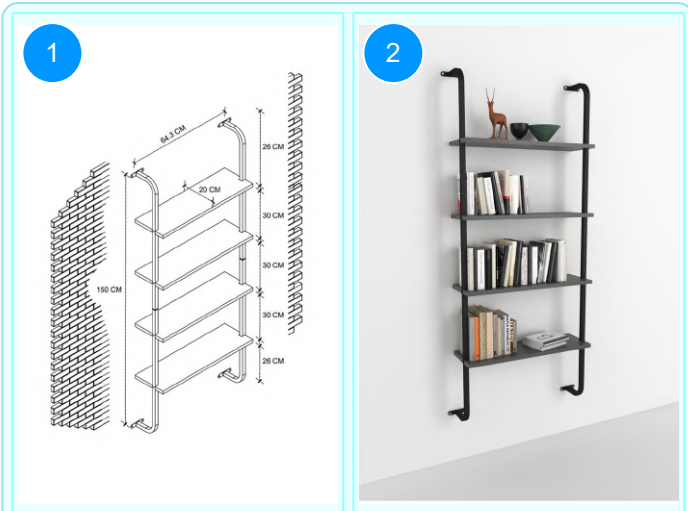

15-44-08 WALL MOUNTED 4 SHELVES METAL BOOKSHELF

Colour	Width cm.	Height cm.	Depth cm.	Kg	CBM
ANTHRACITE	64,3	150	20	8	0,026

Top Surface Material: 18mm Melamine Faced Particle Board
Leg Material: 20*20/30 0,7mm profile
This product is delivered in one box.

CARTON NO:Carton 1
CARTON WEIGHT: 8 kg.
CARTON HEIGHT: 13 cm.
CARTON WIDTH: 24.5 cm.
CARTON DEPTH: 81 cm.