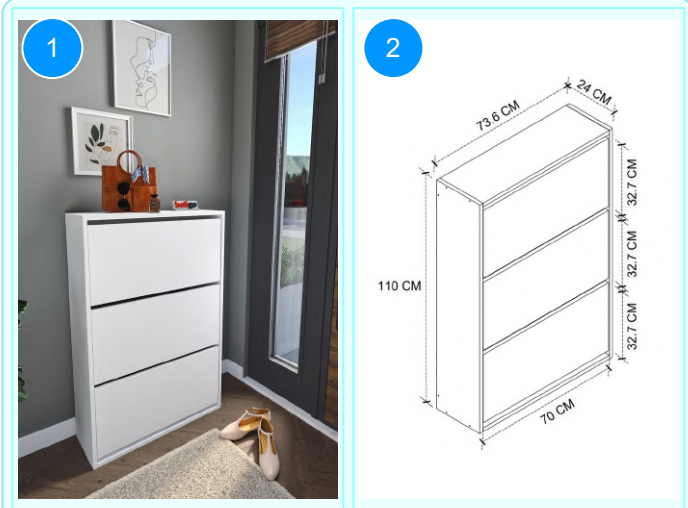

BOFIGO CATALOGUE | FURNITURES | SHOERACKS | DECORATIVE SHOERACK

18-03-01 DECORATIVE SHOERACK

Colour	Width cm.	Height cm.	Depth cm.	Kg	CBM
WHITE	73,6	110	24	(2/1)11,8 (2/2)11,1	0,0670

Top Surface Material: 18mm Melamine Faced Particle Board
This product is delivered in two boxes.

CARTON NO: Carton 1/2
CARTON WEIGHT: 12 kg. / 11,3 kg.
CARTON HEIGHT: 10,3 cm. / 12,5 cm.
CARTON DEPTH: 36,5 cm. / 26 cm.
CARTON WIDTH: 76 cm. / 118 cm.