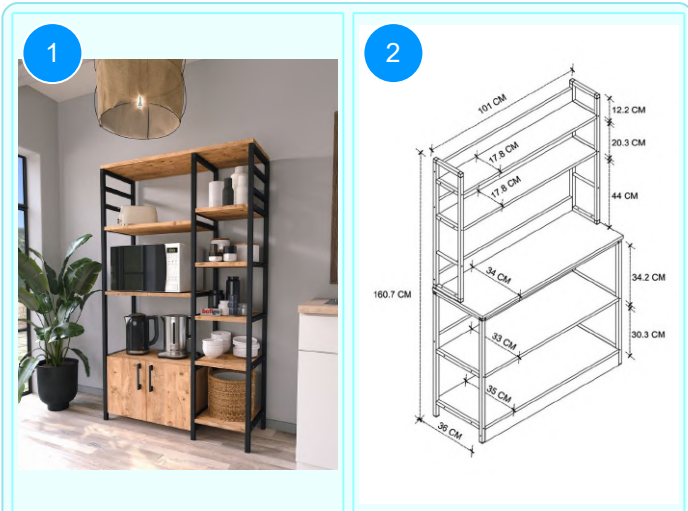

28-05-02 KITCHEN STAND WITH 5 SHELVES

Colour	Width cm.	Height cm.	Depth cm.	Kg	CBM
PINE	101	160,7	36	24	0,082

Top Surface Material: 18mm Particle Board
This product is delivered in two boxes.

CARTON NO: 1
CARTON WEIGHT: 24,2 kg.
CARTON HEIGHT: 17,8 cm.
CARTON DEPTH: 40,6 cm.
CARTON WIDTH: 107 cm.