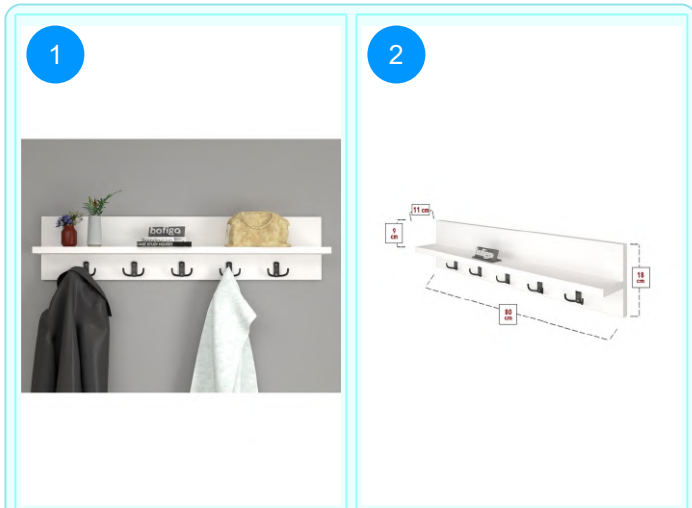

21-12-01 WALL MOUNTED CLOTHES HANGER 80 CM

Colour	Width cm.	Height cm.	Depth cm.	Kg	CBM
WHITE	80	18	11	3,1	0,0115

Top Surface Material: 18mm Melamine Faced Particle Board
This product is delivered in one box.

CARTON NO: Carton 1
CARTON WEIGHT: 3,3 kg.
CARTON HEIGHT: 6,2 cm.
CARTON DEPTH: 21,7 cm.
CARTON WIDTH: 85,3 cm.