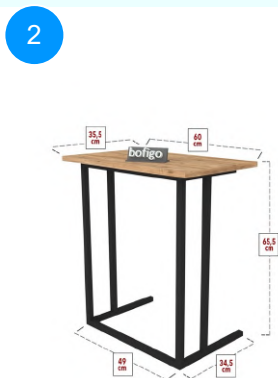

17-03-02 METAL LAPTOP TABLE

Colour	Width cm.	Height cm.	Depth cm.	Kg	CBM
PINE	60	65,5	35,5	4,3	0,0123

Top Surface Material: 18mm Melamine Faced Particle Board
Leg Material: 20*20 0,7mm profile
This product is delivered in one box.

CARTON NO: Carton 1
CARTON WEIGHT: 4,5 kg.
CARTON HEIGHT: 3,5 cm.
CARTON DEPTH: 52,4 cm.
CARTON WIDTH: 67,3 cm.