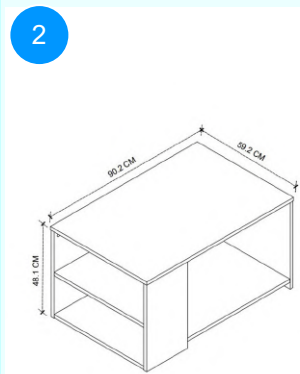

22-02-02-91 COFFEE TABLE WITH BOOKSHELF

Colour	Width cm.	Height cm.	Depth cm.	Kg	CBM
ANTHRACITE-PINE	90,2	48,1	59,2	21	

Top Surface Material: 18mm Melamine Faced Particle Board
This product is delivered in one box.

CARTON NO:
CARTON WEIGHT: 21,6 kg.
CARTON HEIGHT: 9 cm.
CARTON DEPTH: 63,5 cm.
CARTON WIDTH: 97 cm