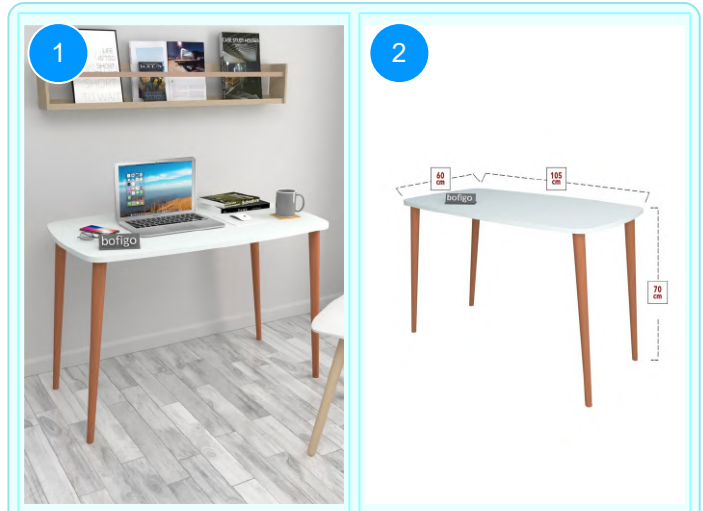

20-21-01 60X105 WOODEN TABLE

Colour	Width cm.	Height cm.	Depth cm.	Kg	CBM
WHITE	105	70	60	9,2	0,0556

Top Surface Material: 18mm Melamine Faced Particle Board
Leg Material: Wooden Conical Leg
This product is delivered in one box.

CARTON NO:Carton 1
CARTON WEIGHT: 9,2 kg.
CARTON HEIGHT: 7,8 cm.
CARTON WIDTH: 111,5 cm.
CARTON DEPTH:64 cm.