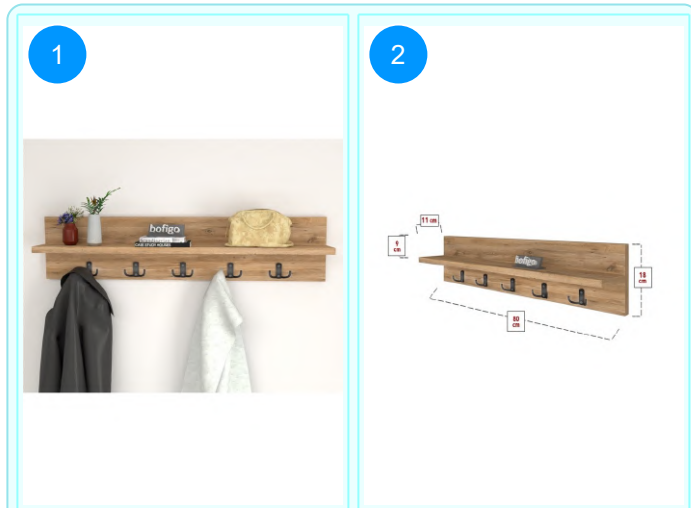

21-12-02 WALL MOUNTED CLOTHES HANGER 80 CM

Colour	Width cm.	Height cm.	Depth cm.	Kg	CBM
PINE	80	18	11	3,1	0,0115

Top Surface Material: 18mm Melamine Faced Particle Board
This product is delivered in one box.

CARTON NO: Carton 1
CARTON WEIGHT: 3,3 kg.
CARTON HEIGHT: 6,2 cm.
CARTON DEPTH: 21,7 cm.
CARTON WIDTH: 85,3 cm.