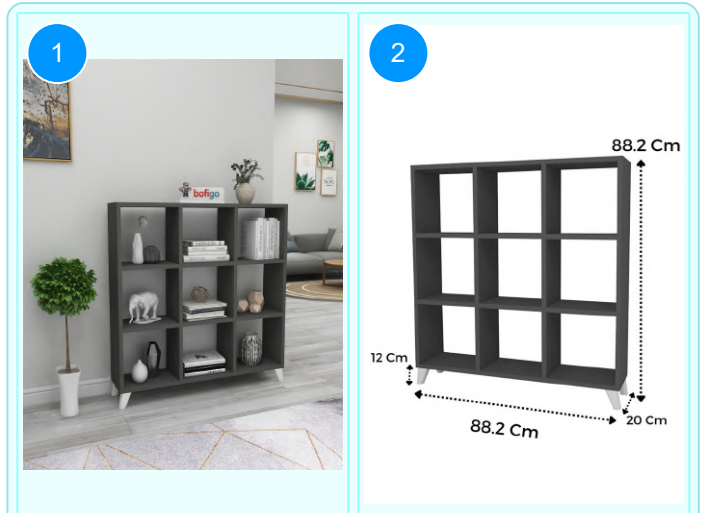

15-08-08 SQUARE/CUBE BOOKSHELF

Colour	Width cm.	Height cm.	Depth cm.	Kg	CBM
ANTHRACITE	88,2	88,2	20	16	0,0436

Top Surface Material: 18mm Melamine Faced Particle Board
This product is delivered in one box.

CARTON NO:Carton 1
CARTON WEIGHT: 16,2 kg.
CARTON HEIGHT: 18,4 cm.
CARTON WIDTH: 96 cm.
CARTON DEPTH: 24,7 cm.