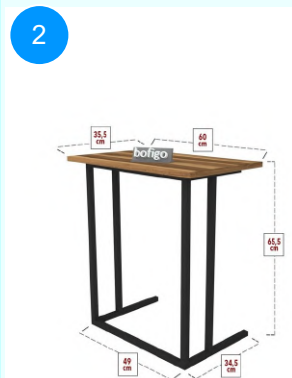

17-03-07 METAL LAPTOP TABLE

Colour	Width cm.	Height cm.	Depth cm.	Kg	CBM
WALNUT	60	65,5	35,5	4,3	0,0123

Top Surface Material: 18mm Melamine Faced Particle Board
Leg Material: 20*20 0,7mm profile
This product is delivered in one box.

CARTON NO: Carton 1
CARTON WEIGHT: 4,5 kg.
CARTON HEIGHT: 3,5 cm.
CARTON DEPTH: 52,4 cm.
CARTON WIDTH: 67,3 cm.