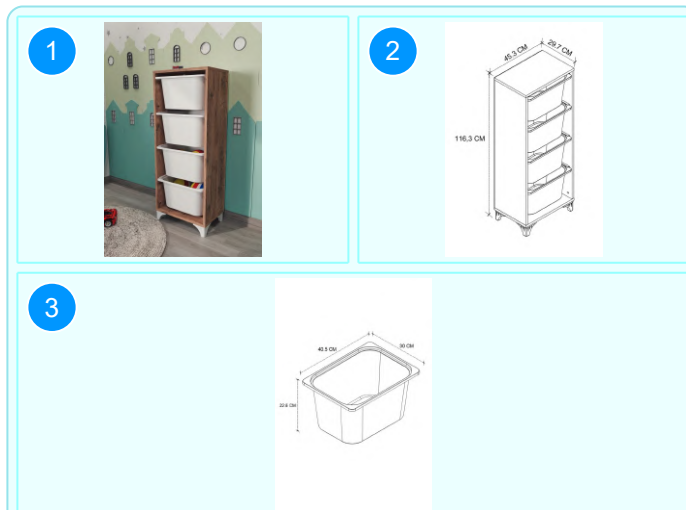

12-02-01-84 4 BASKETS MULTIFUNCTIONAL CABINET

Colour	Width cm.	Height cm.	Depth cm.	Kg	CBM
PINE	45,3	29,7	30	(2/1)16,4 (2/2)2,4	0,0719

Top Surface Material: 18mm Melamine Faced Particle Board
This product is delivered in two boxes.

CARTON NO: Carton 1/2
CARTON WEIGHT: 2,6 kg. / 16,8 kg.
CARTON HEIGHT: 16,5 cm. / 16 cm.
CARTON DEPTH: 31,5 cm. / 35,9 cm.
CARTON WIDTH: 41,5 cm. / 87,5 cm.