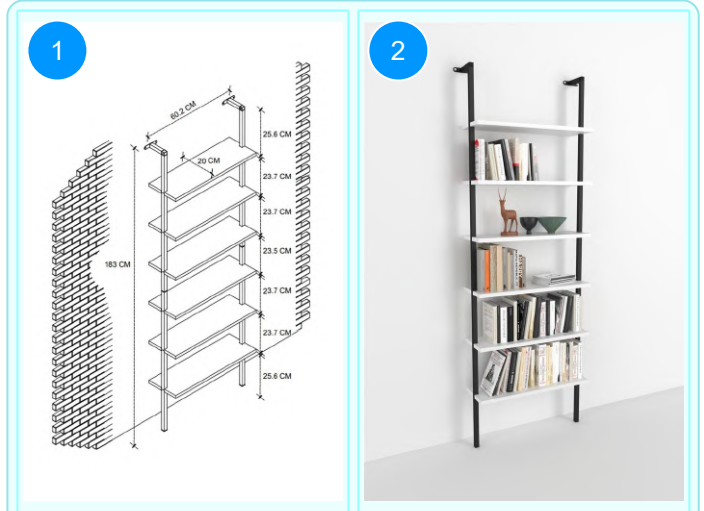

15-66-01 WALL MOUNTED 6 SHELVES METAL BOOKSHELF

Colour	Width cm.	Height cm.	Depth cm.	Kg	CBM
WHITE	60,2	183	20	10,5	0,033

Top Surface Material: 18mm Melamine Faced Particle Board
Leg Material: 20*20/30 0,7mm profile
This product is delivered in one box.

CARTON NO:Carton 1
CARTON WEIGHT: 10,5 kg.
CARTON HEIGHT: 14 cm.
CARTON WIDTH: 24,5 cm.
CARTON DEPTH: 97 cm.