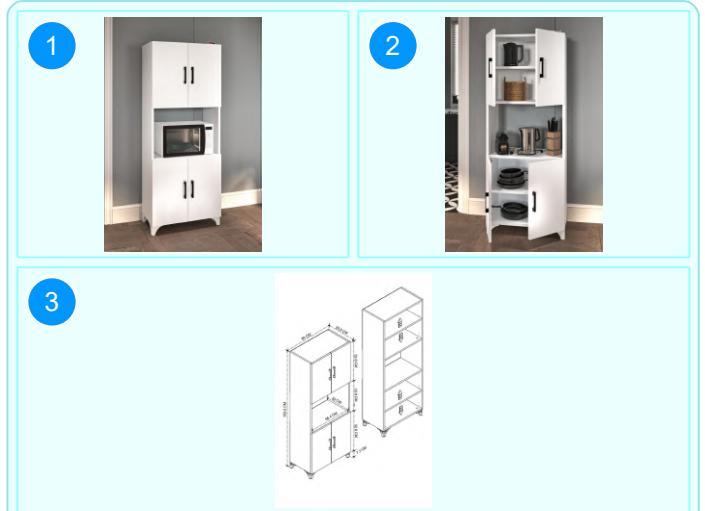

12-60-01 MULTIFUNCTIONAL DEFNE CABINET

Colour	Width cm.	Height cm.	Depth cm.	Kg	CBM
WHITE	60	153,6	33,8	Total:68	

Top Surface Material: 18mm Melamine Faced Particle Board
This product is delivered in one box.

CARTON :2 BOXES
CARTON WEIGHT: 17,7 / 14,9 kg.
CARTON HEIGHT: 9 / 13,7 cm.
CARTON DEPTH: 36 / 36 cm.
CARTON WIDTH: 151,7 / 74 cm.