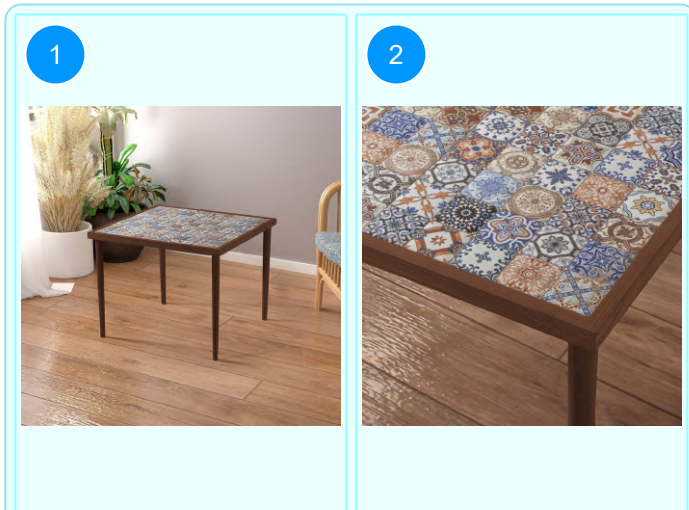

62*62 TILE PATTERNED TABLE 62*62

Colour	Width cm.	Height cm.	Depth cm.	Kg	CBM
WALNUT	62	45	62	10	0,0357

Top Surface Material: 18mm Melamine Faced Particle Board
Leg Material: Hornbeam
This product is delivered in one box.

CARTON NO: Carton 1
CARTON WEIGHT: 10,2 kg.
CARTON HEIGHT: 7 cm.
CARTON DEPTH: 68 cm.
CARTON WIDTH: 75 cm.