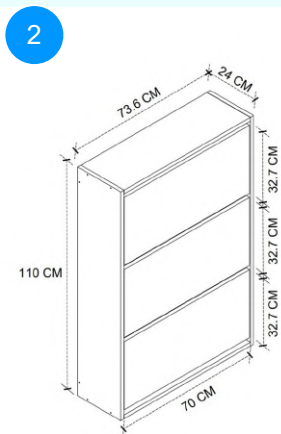

18-03-82 DECORATIVE SHOERACK

Colour	Width cm.	Height cm.	Depth cm.	Kg	CBM
ANTHRACITE-PINE	73,6	110	24	(2/1)11,8 (2/2)11,1	0,0670

Top Surface Material: 18mm Melamine Faced Particle Board
This product is delivered in two boxes.

CARTON NO: Carton 1/2
CARTON WEIGHT: 12 kg. / 11,3 kg.
CARTON HEIGHT: 10,3 cm. / 12,5 cm.
CARTON DEPTH: 36,5 cm. / 26 cm.
CARTON WIDTH: 76 cm. / 118 cm.