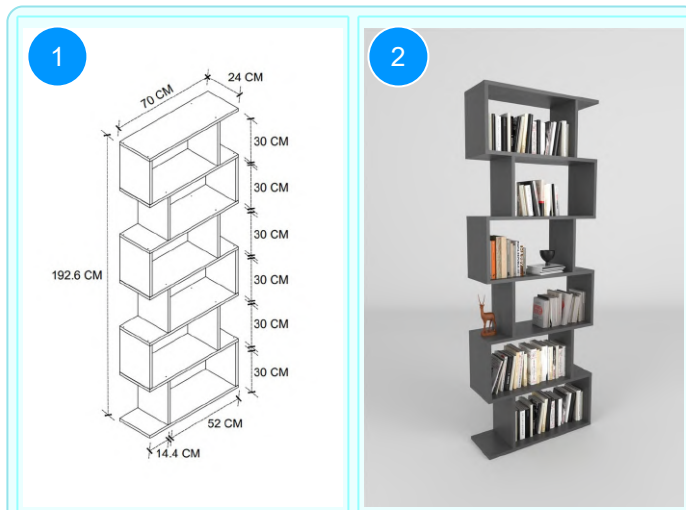

15-60-08 ZIGZAG BOOKSHELF WITH 6 SHELVES

Colour	Width cm.	Height cm.	Depth cm.	Kg	CBM
ANTHRACITE	70	192,6	24	23,5	0,051

Top Surface Material: 18mm Melamine Faced Particle Board
This product is delivered in one box.

CARTON NO:Carton 1
CARTON WEIGHT: 23,5 kg.
CARTON HEIGHT: 25 cm.
CARTON WIDTH: 74 cm.
CARTON DEPTH: 27,5 cm.