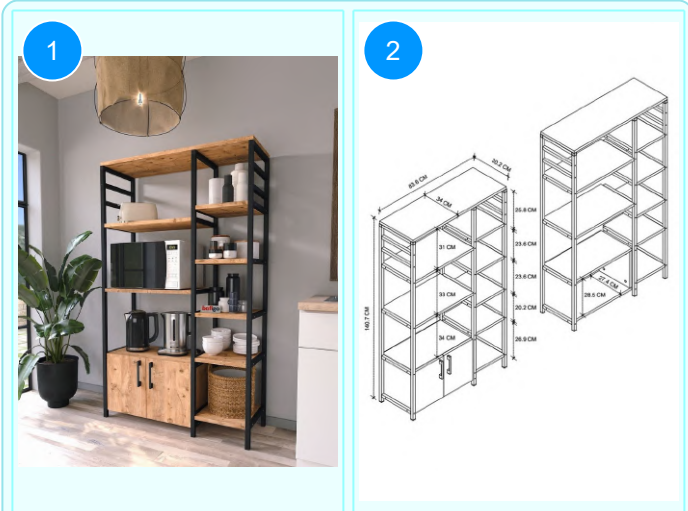

28-08-02 KITCHEN STAND WITH 2 DOORS AND 8 SHELVES

Colour	Width cm.	Height cm.	Depth cm.	Kg	CBM
PINE	83,6	140,7	30,2	26,28	0,082

Top Surface Material: 18mm Particle Board
This product is delivered in two boxes.

CARTON NO: 1
CARTON WEIGHT: 25,2 kg.
CARTON HEIGHT: 15,8 cm.
CARTON DEPTH: 34,9
CARTON WIDTH: 144,2