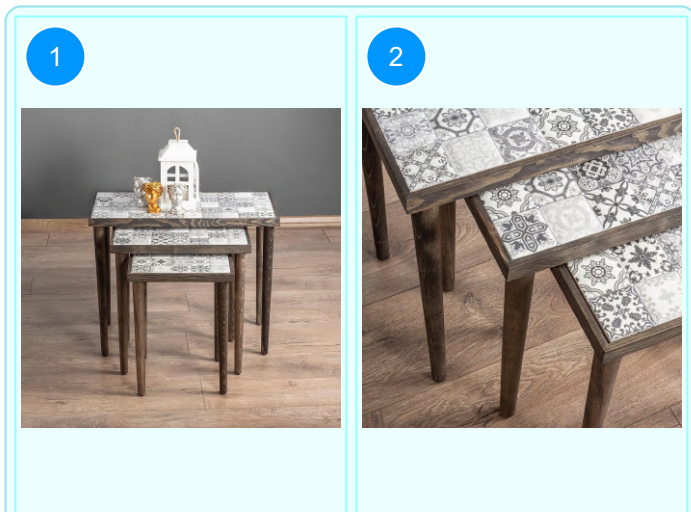

25*30 3 SET TILE PATTERNED TABLE

Colour	Width cm.	Height cm.	Depth cm.	Kg	CBM
BLACK	62	50	32	15	0,0530

Top Surface Material: 18mm Melamine Faced Particle Board
Leg Material: Hornbeam
This product is delivered in one box.

CARTON NO: Carton 1
CARTON WEIGHT: 15,2 kg.
CARTON HEIGHT: 10 cm.
CARTON DEPTH: 106 cm.
CARTON WIDTH: 50 cm.