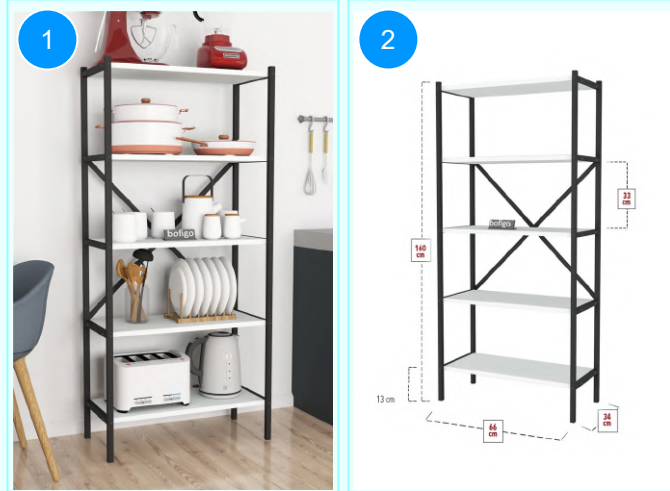

13-05-01 5 SHELVES KITCHEN ORGANIZER

Colour	Width cm.	Height cm.	Depth cm.	Kg	CBM
WHITE	66	160	34	15,8	0,0638

Top Surface Material: 18mm Melamine Faced Particle Board
Leg Material: 20*20 0,7mm profile
This product is delivered in one box.

CARTON NO: Carton 1
CARTON WEIGHT: 16 kg.
CARTON HEIGHT: 11 cm.
CARTON DEPTH: 36 cm.
CARTON WIDTH: 161 cm.