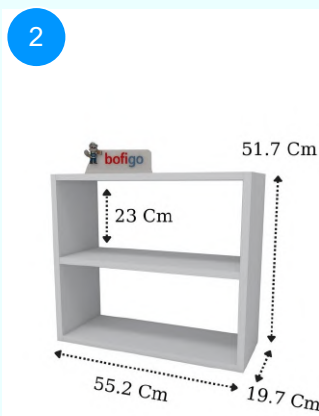

13-06-01 MULTIFUNCTIONAL SHELF

Colour	Width cm.	Height cm.	Depth cm.	Kg	CBM
WHITE	55,2	51,7	19,7	6,7	0,0181

Top Surface Material: 18mm Melamine Faced Particle Board
This product is delivered in one box.

CARTON NO: Carton 1
CARTON WEIGHT: 7,1 kg.
CARTON HEIGHT: 7 cm.
CARTON DEPTH: 21 cm.
CARTON WIDTH: 123 cm.