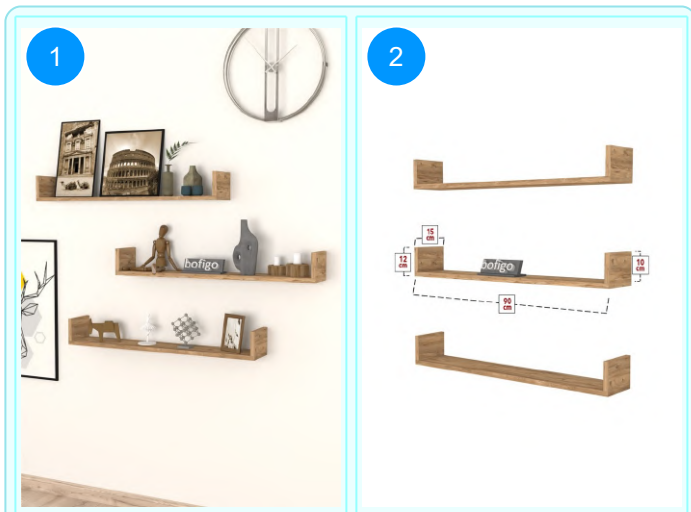

BOFIGO CATALOGUE | FURNITURES | CLOTHES HANGERS | FLYING SHELVES

13-12-02 FLYING SHELF 90 CM

Colour	Width cm.	Height cm.	Depth cm.	Kg	CBM
PINE	90	10	15	6,5	0,0201

Top Surface Material: 18mm Melamine Faced Particle Board
This product is delivered in one box.

CARTON NO: Carton 1
CARTON WEIGHT: 6,7 kg.
CARTON HEIGHT: 11 cm.
CARTON DEPTH: 18,8 cm.
CARTON WIDTH: 97,3 cm.