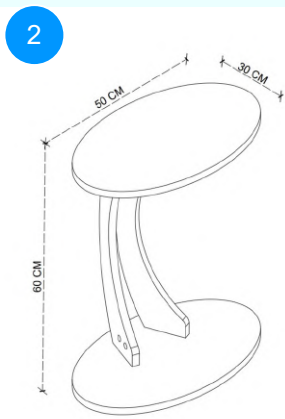

BOFIGO CATALOGUE | FURNITURES | TABLES | COFFEE TABLE WITH BOOKSHELF

22-04-08 ELLIPSE COFFEE TABLE

Colour	Width cm.	Height cm.	Depth cm.	Kg	CBM
ANTHRACITE	50	60	30	4	

Top Surface Material: 18mm Melamine Faced Particle Board
This product is delivered in one box.

CARTON NO: Carton 1
CARTON WEIGHT: 4 kg.
CARTON HEIGHT: 4,8 cm.
CARTON DEPTH: 61 cm.
CARTON WIDTH: 40,5 cm.