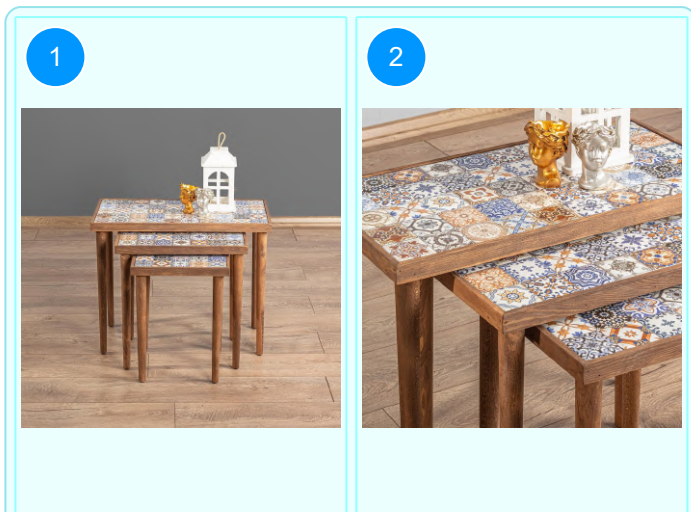

25*30 3 SET TILE PATTERNED TABLE

Colour	Width cm.	Height cm.	Depth cm.	Kg	CBM
WALNUT	62	50	32	15	0,0530

Top Surface Material: 18mm Melamine Faced Particle Board
Leg Material: Hornbeam
This product is delivered in one box.

CARTON NO: Carton 1
CARTON WEIGHT: 15,2 kg.
CARTON HEIGHT: 10 cm.
CARTON DEPTH: 106 cm.
CARTON WIDTH: 50 cm.