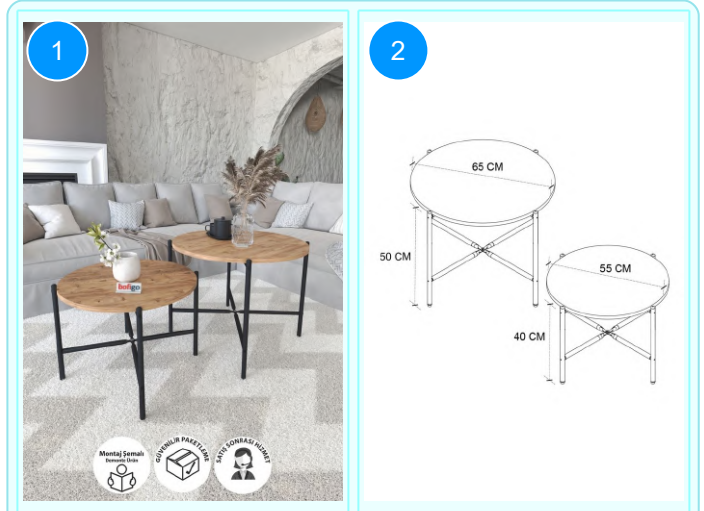

22-22-02 2 SETS ROUND COFFEE TABLE

Colour	Width cm.	Height cm.	Depth cm.	Kg	CBM
PINE	55 / 65	40 / 50	55 / 65	9,3	0,028

Top Surface Material: 18mm Melamine Faced Particle Board
This product is delivered in one box.

CARTON NO: 1
CARTON WEIGHT: 9,3 kg.
CARTON HEIGHT: 7 cm.
CARTON DEPTH: 69 cm.
CARTON WIDTH: 69 cm.