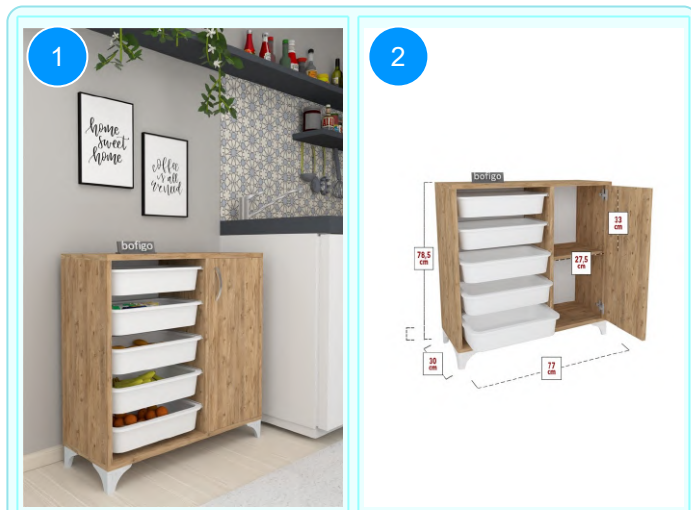

12-02-02 5 BASKETS MULTIFUNCTIONAL CABINET

Colour	Width cm.	Height cm.	Depth cm.	Kg	CBM
PINE	77	78,5	30	(2/1)16,4 (2/2)2,4	0,0719

Top Surface Material: 18mm Melamine Faced Particle Board
This product is delivered in two boxes.

CARTON NO: Carton 1/2
CARTON WEIGHT: 2,6 kg. / 16,8 kg.
CARTON HEIGHT: 16,5 cm. / 16 cm.
CARTON DEPTH: 31,5 cm. / 35,9 cm.
CARTON WIDTH: 41,5 cm. / 87,5 cm.