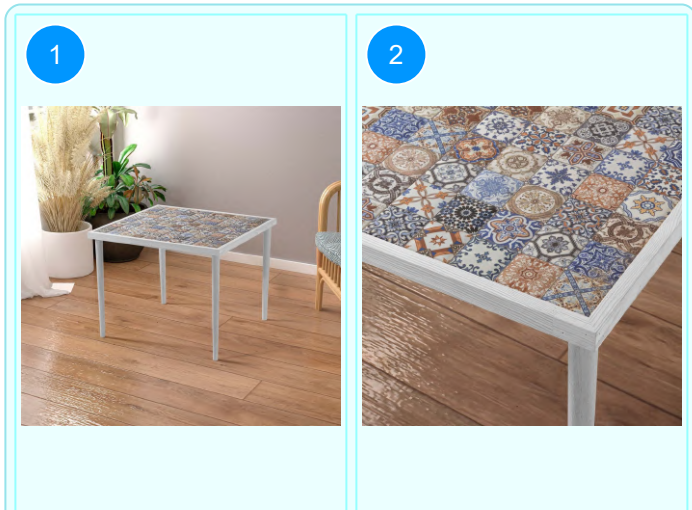

**BOFIGO CATALOGUE | FURNITURES | TILE PATTERNED TABLES | 62\*62 TILE PATTERNED TABLE**

**62\*62 TILE PATTERNED TABLE 62\*62**

Colour	Width cm.	Height cm.	Depth cm.	Kg	CBM
WHITE	62	45	62	10	0,0357

Top Surface Material: 18mm Melamine Faced Particle Board  
 Leg Material: Hornbeam  
 This product is delivered in one box.