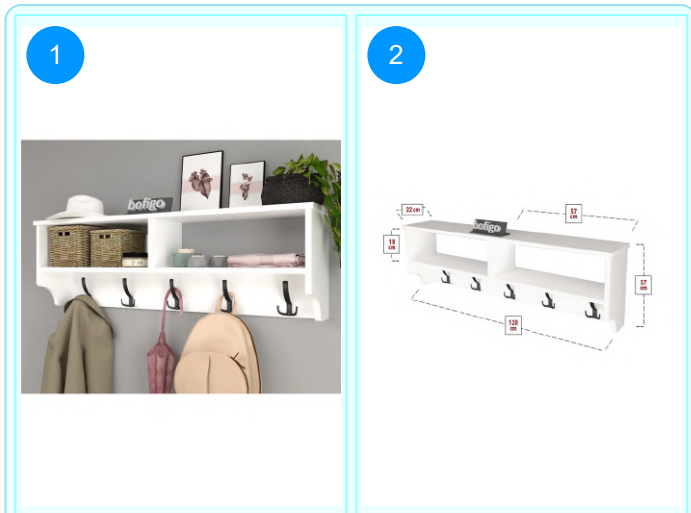

21-11-01 WALL MOUNTED CLOTHES HANGER 120 CM

Colour	Width cm.	Height cm.	Depth cm.	Kg	CBM
WHITE	120	37	22	10,5	0,0288

Top Surface Material: 18mm Melamine Faced Particle Board
This product is delivered in one box.

CARTON NO: Carton 1
CARTON WEIGHT: 10,7 kg.
CARTON HEIGHT: 9 cm.
CARTON DEPTH: 25,5 cm.
CARTON WIDTH: 125,5 cm.