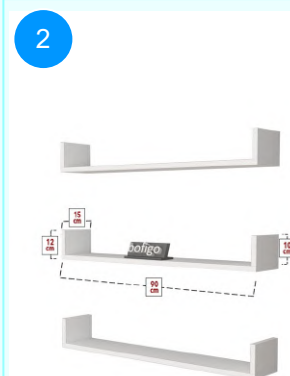

13-12-01 FLYING SHELF 90 CM

Colour	Width cm.	Height cm.	Depth cm.	Kg	CBM
WHITE	90	10	15	6,5	0,0201

Top Surface Material: 18mm Melamine Faced Particle Board
This product is delivered in one box.

CARTON NO: Carton 1
CARTON WEIGHT: 6,7 kg.
CARTON HEIGHT: 11 cm.
CARTON DEPTH: 18,8 cm.
CARTON WIDTH: 97,3 cm.