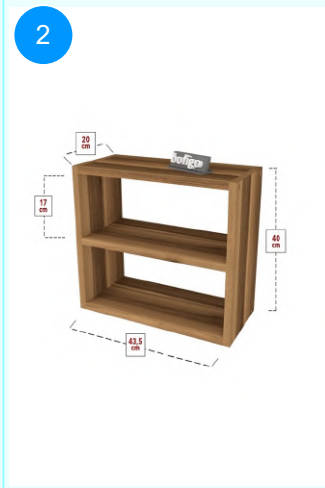

Top Surface Material: 18mm Melamine Faced Particle Board  
This product is delivered in one box.

CARTON NO: Carton 1  
CARTON WEIGHT: 4,7 kg.  
CARTON HEIGHT: 11,2 cm.  
CARTON DEPTH: 24,5 cm.  
CARTON WIDTH: 47 cm.