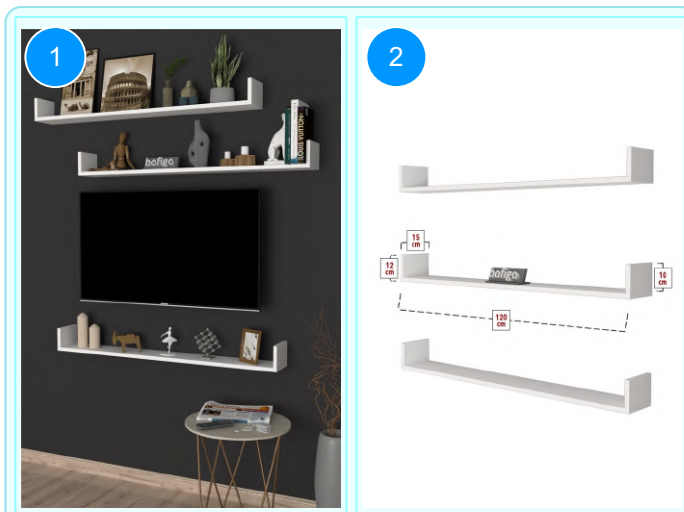

13-90-01 FLYING SHELF 120 CM

Colour	Width cm.	Height cm.	Depth cm.	Kg	CBM
WHITE	120	10	15	8,8	0,0262

Top Surface Material: 18mm Melamine Faced Particle Board
This product is delivered in one box.

CARTON NO: Carton 1
CARTON WEIGHT: 8,8 kg.
CARTON HEIGHT: 11 cm.
CARTON DEPTH: 18,8 cm.
CARTON WIDTH: 127 cm.