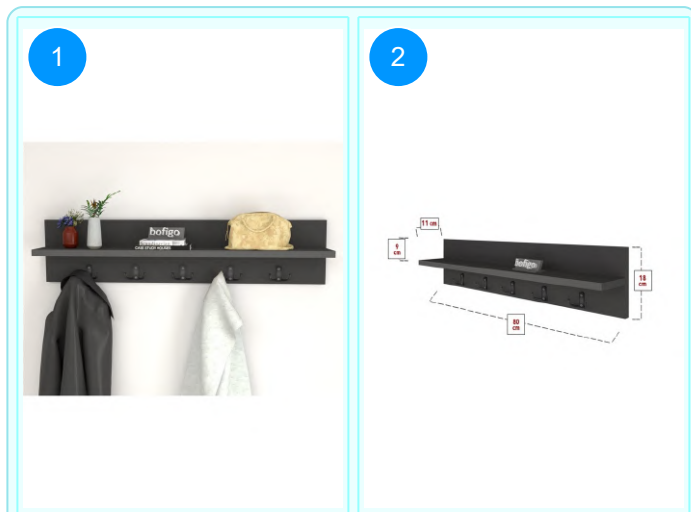

21-12-08 WALL MOUNTED CLOTHES HANGER 80 CM

Colour	Width cm.	Height cm.	Depth cm.	Kg	CBM
ANTHRACITE	80	18	11	3,1	0,0115

Top Surface Material: 18mm Melamine Faced Particle Board
This product is delivered in one box.

CARTON NO: Carton 1
CARTON WEIGHT: 3,3 kg.
CARTON HEIGHT: 6,2 cm.
CARTON DEPTH: 21,7 cm.
CARTON WIDTH: 85,3 cm.