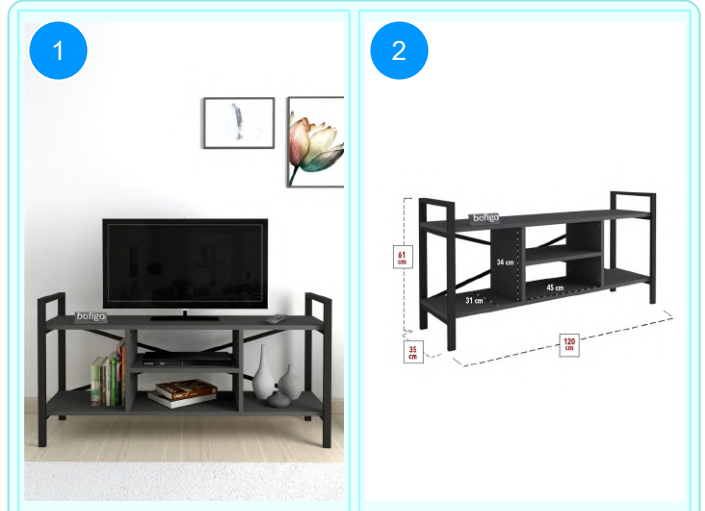

11-01-08 TV STAND

Colour	Width cm.	Height cm.	Depth cm.	Kg	CBM
ANTHRACITE	120	61	35	15,4	0,0518

Top Surface Material: 18mm Melamine Faced Particle Board
This product is delivered in one box.

CARTON NO: Carton 1
CARTON WEIGHT: 15,6 kg.
CARTON HEIGHT: 10,5 cm.
CARTON DEPTH: 38,3 cm.
CARTON WIDTH: 128,8 cm.