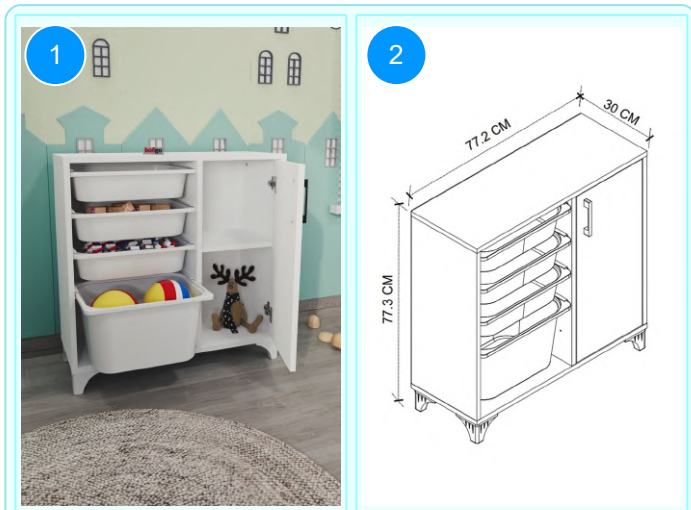

BOFIGO CATALOGUE | FURNITURES | MULTIPURPOSE CABINETS | 4 BASKETS(3 STANDARD/1 DEEP) MULTIFUNCTIONAL CABINET

12-02-01-83-56 4 BASKETS(3 STANDARD/1 DEEP) MULTIFUNCTIONAL CABINET

Colour	Width cm.	Height cm.	Depth cm.	Kg	CBM
WHITE	77,2	77,3	30	(2/1)16,4 (2/2)2,4	0,0719

Top Surface Material: 18mm Melamine Faced Particle Board
This product is delivered in two boxes.

CARTON NO: Carton 1/2
CARTON WEIGHT: 2,6 kg. / 16,8 kg.
CARTON HEIGHT: 16,5 cm. / 16 cm.
CARTON DEPTH: 31,5 cm. / 35,9 cm.
CARTON WIDTH: 41,5 cm. / 87,5 cm.