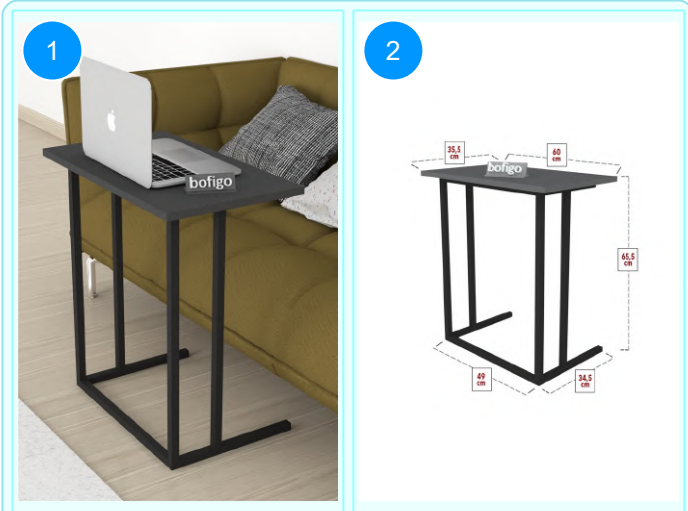

17-03-08 METAL LAPTOP TABLE

Colour	Width cm.	Height cm.	Depth cm.	Kg	CBM
ANTHRACITE	60	65,5	35,5	4,3	0,0123

Top Surface Material: 18mm Melamine Faced Particle Board
Leg Material: 20*20 0,7mm profile
This product is delivered in one box.

CARTON NO: Carton 1
CARTON WEIGHT: 4,5 kg.
CARTON HEIGHT: 3,5 cm.
CARTON DEPTH: 52,4 cm.
CARTON WIDTH: 67,3 cm.