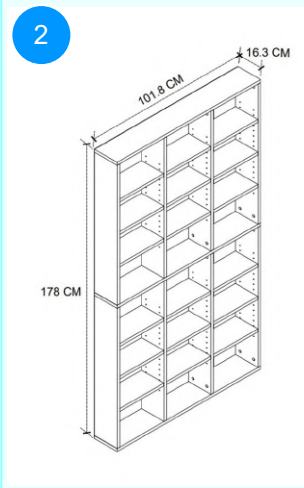

15-24-01 MULTI SHELVES BOOKSHELF

Colour	Width cm.	Height cm.	Depth cm.	Kg	CBM
WHITE	101,8	178	16,3	20	

Top Surface Material: 18mm Melamine Faced Particle Board
This product is delivered in two boxes.

CARTON NO: 1 & 2
CARTON WEIGHT: 18 / 13 kg.
CARTON HEIGHT: 16 / 12,5 cm.
CARTON WIDTH: 75 / 72 cm.
CARTON DEPTH: 33,5 / 33,5 cm.