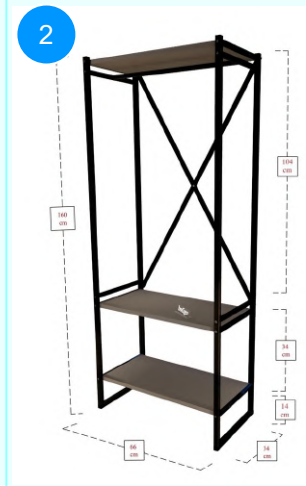

21-15-08 METAL COAT STAND, SHOE RACK

Colour	Width cm.	Height cm.	Depth cm.	Kg	CBM
ANTHRACITE	66	160	34	12,2	0,0414

Top Surface Material: 18mm Melamine Faced Particle Board
Leg Material: 20*20*0,7 mm. Profile
This product is delivered in one box.

CARTON NO: Carton 1
CARTON WEIGHT: 12,4 kg.
CARTON HEIGHT: 7,3 cm.
CARTON DEPTH: 35,5 cm.
CARTON WIDTH: 160 cm.