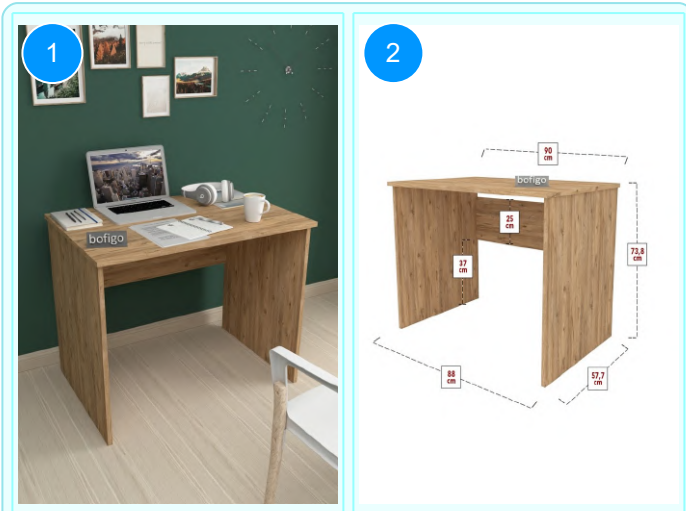

20-06-02 CHIPBOARD STUDY DESK

Colour	Width cm.	Height cm.	Depth cm.	Kg	CBM
PINE	90	73,8	60	17,8	0,0468

Top Surface Material: 18mm Melamine Faced Particle Board
This product is delivered in one box.

CARTON NO:Carton 1
CARTON WEIGHT:18 kg.
CARTON HEIGHT: 7,5 cm.
CARTON WIDTH:96 cm
CARTON DEPTH:65 cm.