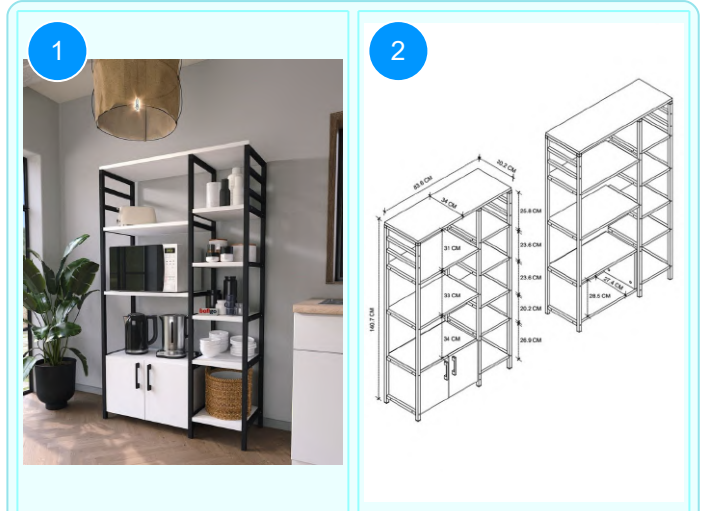

28-08-01 KITCHEN STAND WITH 2 DOORS AND 8 SHELVES

Colour	Width cm.	Height cm.	Depth cm.	Kg	CBM
WHITE	83,6	140,7	30,2	26,28	0,082

Top Surface Material: 18mm Particle Board
This product is delivered in two boxes.

CARTON NO: 1
CARTON WEIGHT: 25,2 kg.
CARTON HEIGHT: 15,8 cm.
CARTON DEPTH: 34,9
CARTON WIDTH: 144,2