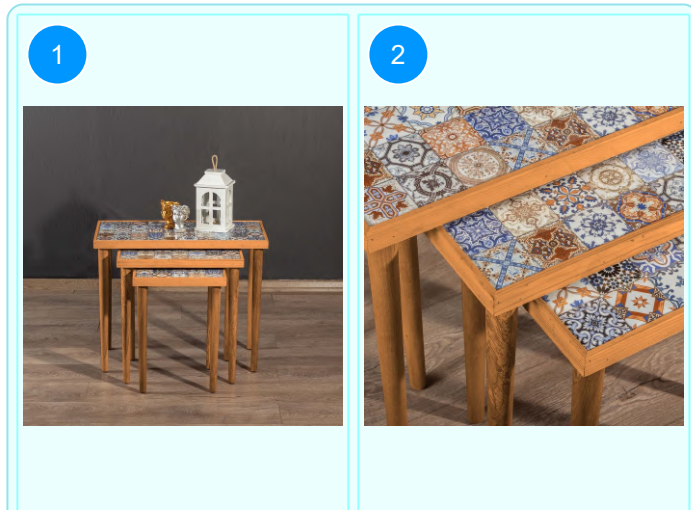

25*30 3 SET TILE PATTERNED TABLE

Colour	Width cm.	Height cm.	Depth cm.	Kg	CBM
BEECH	62	50	32	15	0,0530

Top Surface Material: 18mm Melamine Faced Particle Board
Leg Material: Hornbeam
This product is delivered in one box.

CARTON NO: Carton 1
CARTON WEIGHT: 15,2 kg.
CARTON HEIGHT: 10 cm.
CARTON DEPTH: 106 cm.
CARTON WIDTH: 50 cm.