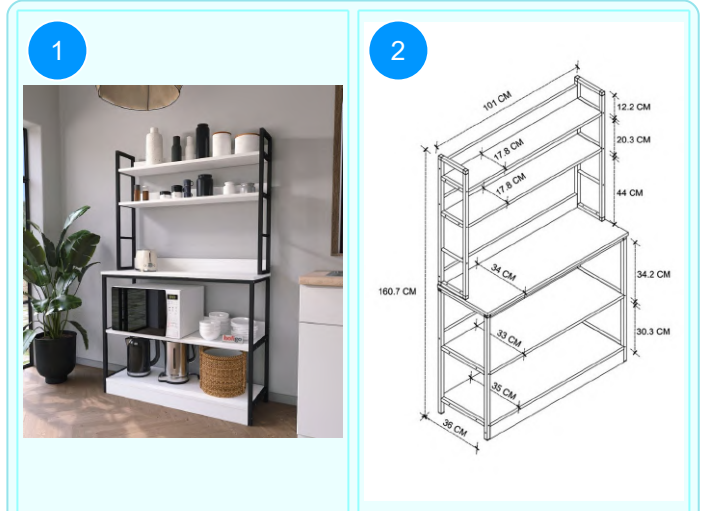

28-05-01 KITCHEN STAND WITH 5 SHELVES

Colour	Width cm.	Height cm.	Depth cm.	Kg	CBM
WHITE	101	160,7	36	24	0,082

Top Surface Material: 18mm Particle Board
This product is delivered in two boxes.

CARTON NO: 1
CARTON WEIGHT: 24,2 kg.
CARTON HEIGHT: 17,8 cm.
CARTON DEPTH: 40,6 cm.
CARTON WIDTH: 107 cm.