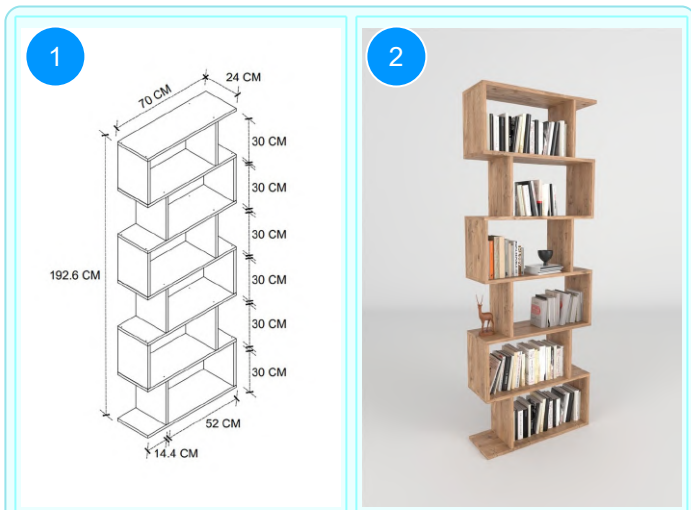

BOFIGO CATALOGUE | FURNITURES | BOOKSHELVES | ZIGZAG BOOKSHELF WITH 6 SHELVES

15-60-02 ZIGZAG BOOKSHELF WITH 6 SHELVES

Colour	Width cm.	Height cm.	Depth cm.	Kg	CBM
PINE	70	192,6	24	23,5	0,051

Top Surface Material: 18mm Melamine Faced Particle Board
This product is delivered in one box.

CARTON NO:Carton 1
CARTON WEIGHT: 23,5 kg.
CARTON HEIGHT: 25 cm.
CARTON WIDTH: 74 cm.
CARTON DEPTH: 27,5 cm.