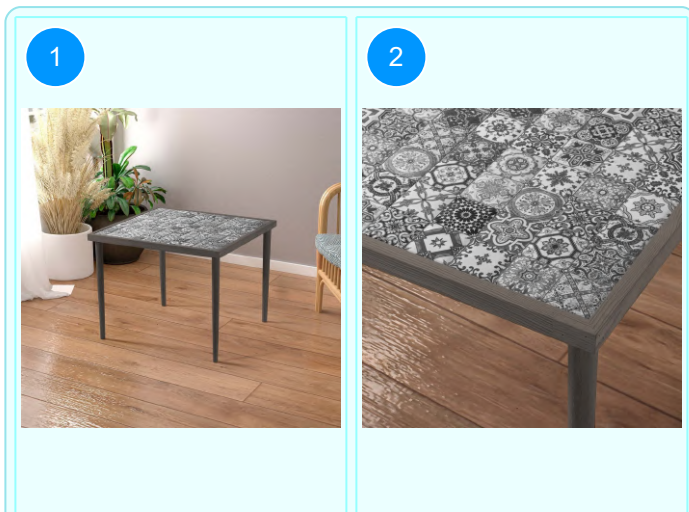

62*62 TILE PATTERNED TABLE 62*62

Colour	Width cm.	Height cm.	Depth cm.	Kg	CBM
GREY	62	45	62	10	0,0357

Top Surface Material: 18mm Melamine Faced Particle Board
Leg Material: Hornbeam
This product is delivered in one box.

CARTON NO: Carton 1
CARTON WEIGHT: 10,2 kg.
CARTON HEIGHT: 7 cm.
CARTON DEPTH: 68 cm.
CARTON WIDTH: 75 cm.