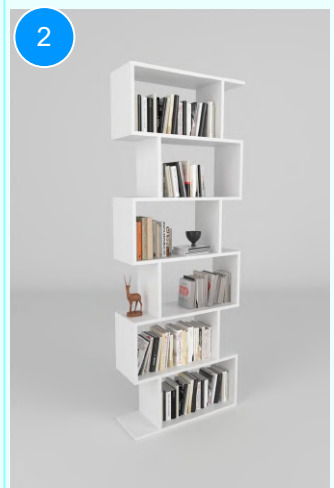

15-60-01 ZIGZAG BOOKSHELF WITH 6 SHELVES

Colour	Width cm.	Height cm.	Depth cm.	Kg	CBM
WHITE	70	192,6	24	23,5	0,051

Top Surface Material: 18mm Melamine Faced Particle Board
This product is delivered in one box.

CARTON NO:Carton 1
CARTON WEIGHT: 23,5 kg.
CARTON HEIGHT: 25 cm.
CARTON WIDTH: 74 cm.
CARTON DEPTH: 27,5 cm.