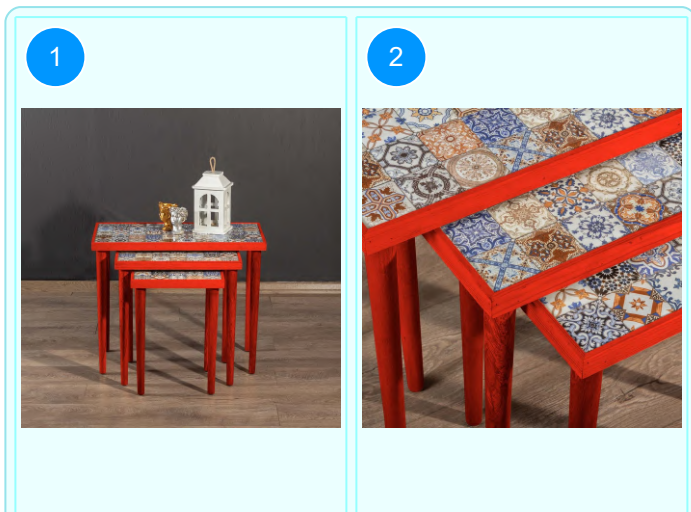

25*30 3 SET TILE PATTERNED TABLE

Colour	Width cm.	Height cm.	Depth cm.	Kg	CBM
RED	62	50	32	15	0,0530

Top Surface Material: 18mm Melamine Faced Particle Board
Leg Material: Hornbeam
This product is delivered in one box.

CARTON NO: Carton 1
CARTON WEIGHT: 15,2 kg.
CARTON HEIGHT: 10 cm.
CARTON DEPTH: 106 cm.
CARTON WIDTH: 50 cm.