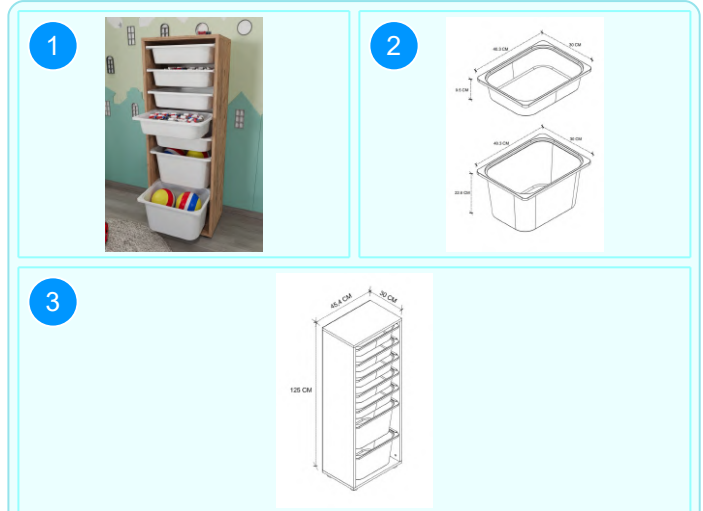

PERA 2 7 BASKETS MULTIFUNCTIONAL PERA CABINET

Colour	Width cm.	Height cm.	Depth cm.	Kg	CBM
PINE	45,3	116,5	29,7	(2/1)11,8 (2/2)3,6	0,0652

Top Surface Material: 18mm Melamine Faced Particle Board
This product is delivered in two boxes.

CARTON NO: Carton 1/2
CARTON WEIGHT: 3,6 kg. / 11,8 kg.
CARTON HEIGHT: 21 cm. / 8 cm.
CARTON DEPTH: 35,3 cm./ 35,3 cm.
CARTON WIDTH: 51 cm. / 111,5 cm.