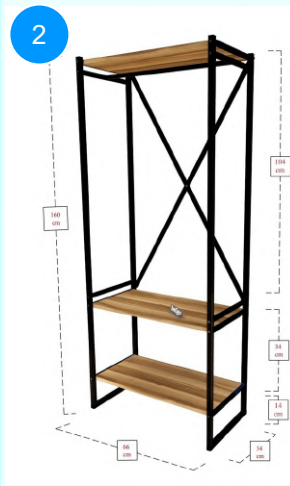

BOFIGO CATALOGUE | FURNITURES | METAL COAT STAND, SHOE RACK

21-15-07 METAL COAT STAND, SHOE RACK

Colour	Width cm.	Height cm.	Depth cm.	Kg	CBM
WALNUT	66	160	34	12,2	0,0414

Top Surface Material: 18mm Melamine Faced Particle Board
Leg Material: 20*20*0,7 mm. Profile
This product is delivered in one box.

CARTON NO: Carton 1
CARTON WEIGHT: 12,4 kg.
CARTON HEIGHT: 7,3 cm.
CARTON DEPTH: 35,5 cm.
CARTON WIDTH: 160 cm.