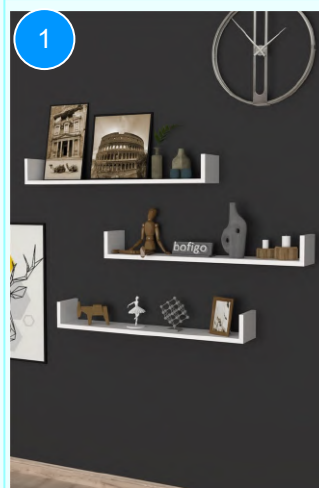

13-12-01 FLYING SHELF 90 CM

Colour	Width cm.	Height cm.	Depth cm.	Kg	CBM
WHITE	90	10	15	6,5	0,0201

Top Surface Material: 18mm Melamine Faced Particle Board
This product is delivered in one box.

CARTON NO: Carton 1
CARTON WEIGHT: 6,7 kg.
CARTON HEIGHT: 11 cm.
CARTON DEPTH: 18,8 cm.
CARTON WIDTH: 97,3 cm.