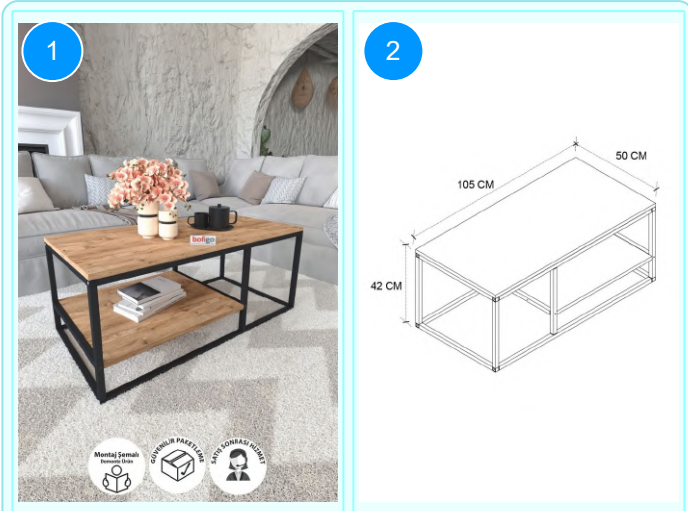

22-03-02 2 SHELVES METAL COFFEE TABLE

Colour	Width cm.	Height cm.	Depth cm.	Kg	CBM
PINE	105	42	50	14	0,028

Top Surface Material: 18mm Melamine Faced Particle Board
This product is delivered in one box.

CARTON NO: 1
CARTON WEIGHT: 14 kg.
CARTON HEIGHT: 6,5 cm.
CARTON DEPTH: 54,5 cm.
CARTON WIDTH: 111 cm.