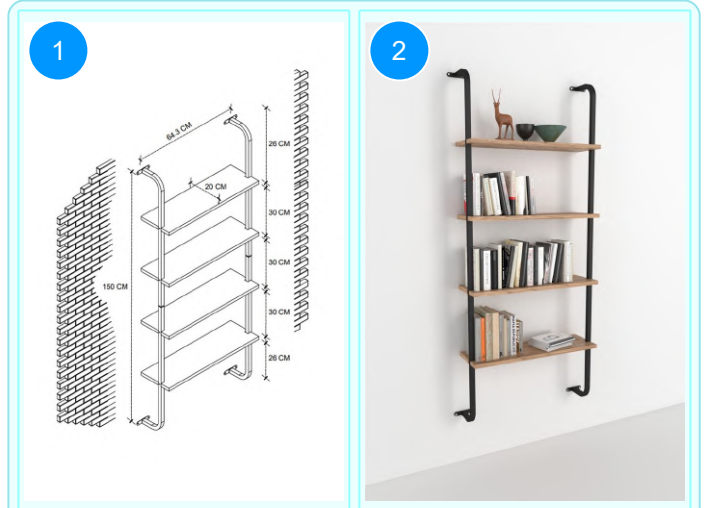

15-44-02 WALL MOUNTED 4 SHELVES METAL BOOKSHELF

Colour	Width cm.	Height cm.	Depth cm.	Kg	CBM
PINE	64,3	150	20	8	0,026

Top Surface Material: 18mm Melamine Faced Particle Board
Leg Material: 20*20/30 0,7mm profile
This product is delivered in one box.

CARTON NO:Carton 1
CARTON WEIGHT: 8 kg.
CARTON HEIGHT: 13 cm.
CARTON WIDTH: 24.5 cm.
CARTON DEPTH: 81 cm.