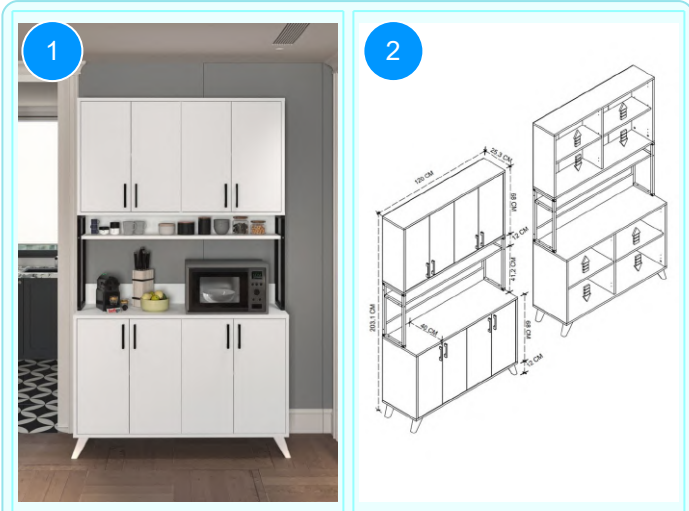

12-88-01 MULTIFUNCTIONAL DEFNE CABINET

Colour	Width cm.	Height cm.	Depth cm.	Kg	CBM
WHITE	120	203	40	Total:68	

Top Surface Material: 18mm Melamine Faced Particle Board
This product is delivered in one box.

CARTON :3 BOXES
CARTON WEIGHT: 27,2 / 19,8 / 21 kg.
CARTON HEIGHT: 12 / 13 / 18 cm.
CARTON DEPTH: 4,5 / 29 / 33 cm.
CARTON WIDTH: 126 / 129 / 73 cm.