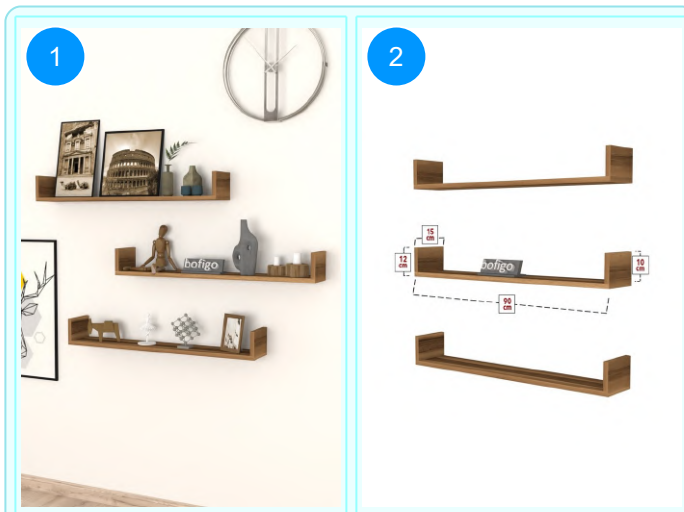

13-12-07 FLYING SHELF 90 CM

Colour	Width cm.	Height cm.	Depth cm.	Kg	CBM
WALNUT	90	10	15	6,5	0,0201

Top Surface Material: 18mm Melamine Faced Particle Board
This product is delivered in one box.

CARTON NO: Carton 1
CARTON WEIGHT: 6,7 kg.
CARTON HEIGHT: 11 cm.
CARTON DEPTH: 18,8 cm.
CARTON WIDTH: 97,3 cm.