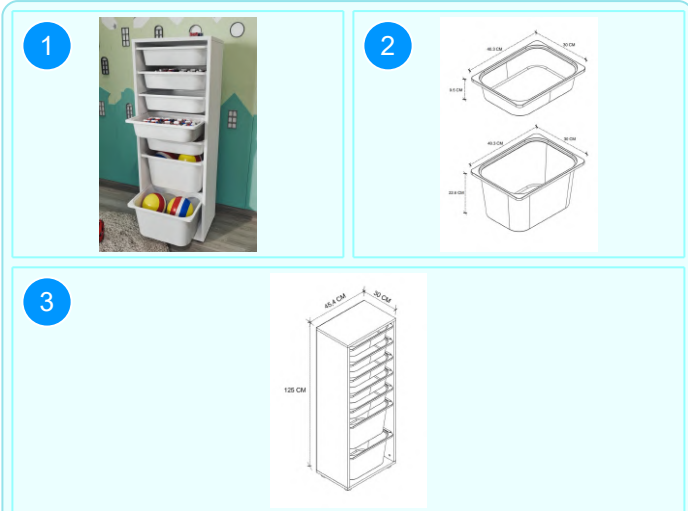

PERA 1 7 BASKETS MULTIFUNCTIONAL PERA CABINET

Colour	Width cm.	Height cm.	Depth cm.	Kg	CBM
WHITE	45,3	116,5	29,7	(2/1)11,8 (2/2)3,6	0,0652

Top Surface Material: 18mm Melamine Faced Particle Board
This product is delivered in two boxes.

CARTON NO: Carton 1/2
CARTON WEIGHT: 3,6 kg. / 11,8 kg.
CARTON HEIGHT: 21 cm. / 8 cm.
CARTON DEPTH: 35,3 cm./ 35,3 cm.
CARTON WIDTH: 51 cm. / 111,5 cm.