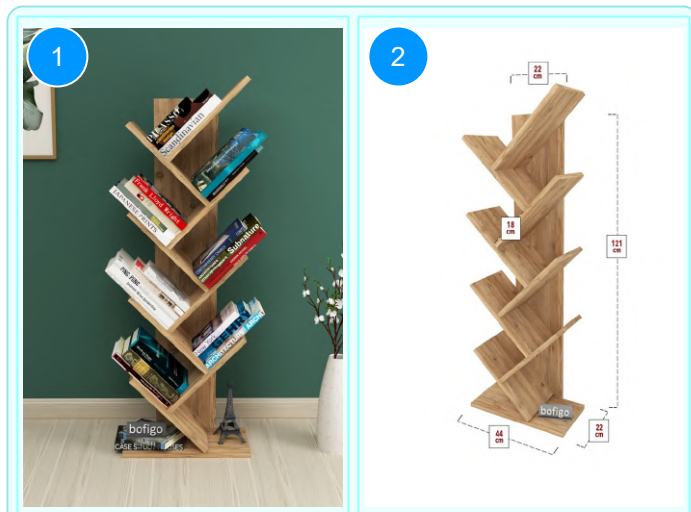

15-11-02 TREE BOOKSHELF

Colour	Width cm.	Height cm.	Depth cm.	Kg	CBM
PINE	44	121	22	11,3	0,0284

Top Surface Material: 18mm Melamine Faced Particle Board
This product is delivered in one box.

CARTON NO:Carton 1
CARTON WEIGHT: 11,5 kg.
CARTON HEIGHT: 8,5 cm.
CARTON WIDTH: 128,5 cm.
CARTON DEPTH: 26 cm.