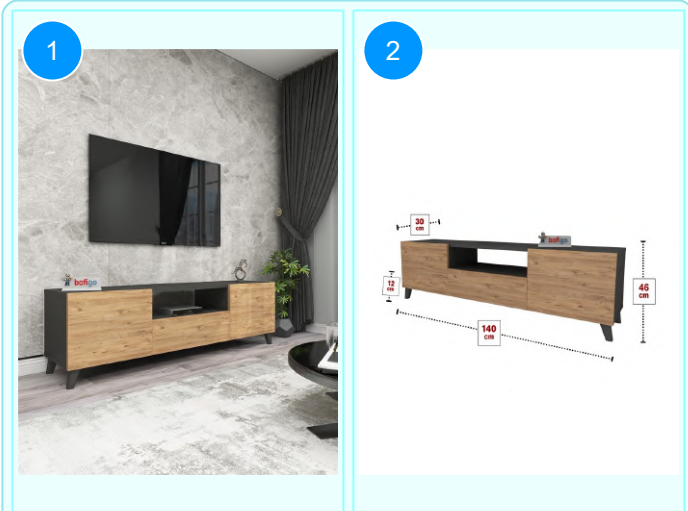

11-02-08 DECORATIVE TV STAND

Colour	Width cm.	Height cm.	Depth cm.	Kg	CBM
ANTHRACITE-PINE	140	46	30	(2/1)13,5 (2/2)8,2	

Top Surface Material: 18mm Melamine Faced Particle Board
This product is delivered in two boxes.

CARTON NO: Carton 1/2
CARTON WEIGHT: 13,7 kg. / 8,4 kg.
CARTON HEIGHT: 8 cm. / 13,6 cm.
CARTON DEPTH: 35,2 cm. / 38,8 cm.
CARTON WIDTH: 146,4 cm. / 48 cm.