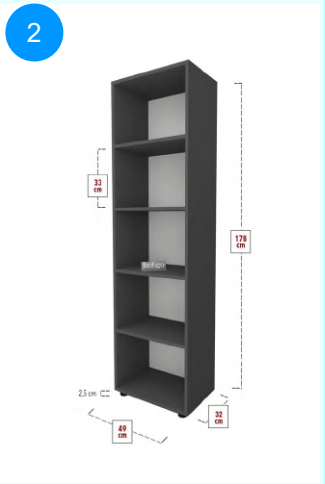

13-25-08 FOLDER WITH 5 SHELVES

Colour	Width cm.	Height cm.	Depth cm.	Kg	CBM
ANTHRACITE	49	178	32	22,8	0,0626

Top Surface Material: 18mm Melamine Faced Particle Board
This product is delivered in one box.

CARTON NO: Carton 1
CARTON WEIGHT: 17,9 kg.
CARTON HEIGHT: 13 cm.
CARTON DEPTH: 26 cm.
CARTON WIDTH: 180,5 cm.