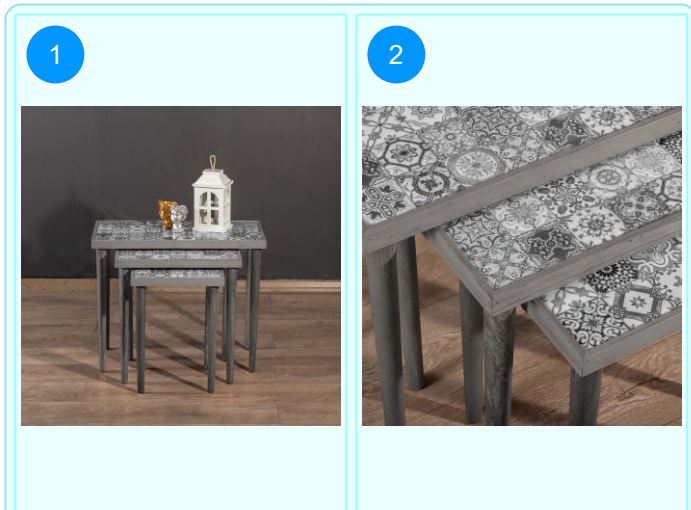

Top Surface Material: 18mm Melamine Faced Particle Board  
 Leg Material: Hornbeam  
 This product is delivered in one box.

CARTON NO: Carton 1  
 CARTON WEIGHT: 15,2 kg.  
 CARTON HEIGHT: 10 cm.  
 CARTON DEPTH: 106 cm.  
 CARTON WIDTH: 50 cm.