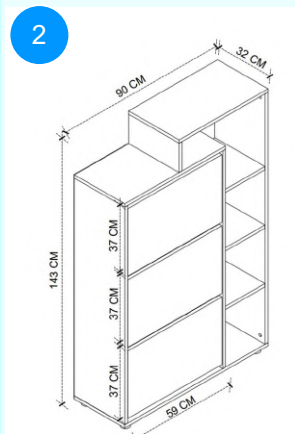

18-04-01 DECORATIVE LEGO SHOERACK

Colour	Width cm.	Height cm.	Depth cm.	Kg	CBM
WHITE	73,6	110	24	(2/1)26,1 kg.(2/2) 10,7 kg.	0,0670

Top Surface Material: 18mm Melamine Faced Particle Board
This product is delivered in two boxes.

CARTON NO: Carton 1/2
CARTON WEIGHT: 26,1 kg. / 10,7 kg.
CARTON HEIGHT: 13,1 cm. / 8,7 cm.
CARTON DEPTH: 35,2 cm. / 40,7 cm.
CARTON WIDTH: 141,8 cm. / 63,5 cm.