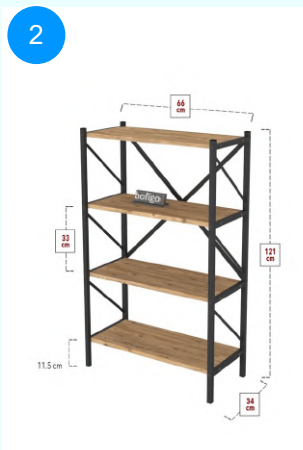

15-09-02 4 SHELVES METAL BOOKSHELF

Colour	Width cm.	Height cm.	Depth cm.	Kg	CBM
PINE	66	121	34	13,1	0,0638

Top Surface Material: 18mm Melamine Faced Particle Board
Leg Material: 20*20/30 0,7mm profile
This product is delivered in one box.

CARTON NO:Carton 1
CARTON WEIGHT: 13,1 kg.
CARTON HEIGHT: 9 cm.
CARTON WIDTH: 130 cm.
CARTON DEPTH: 35,5 cm.