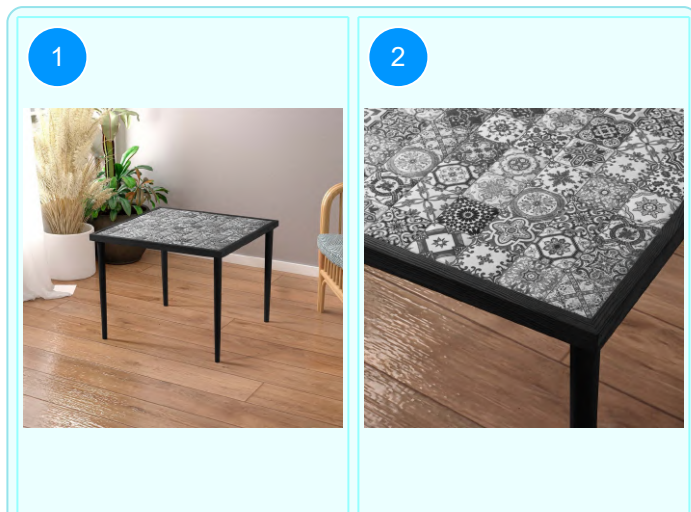

62*62 TILE PATTERNED TABLE 62*62

Colour	Width cm.	Height cm.	Depth cm.	Kg	CBM
BLACK	62	45	62	10	0,0357

Top Surface Material: 18mm Melamine Faced Particle Board
Leg Material: Hornbeam
This product is delivered in one box.

CARTON NO: Carton 1
CARTON WEIGHT: 10,2 kg.
CARTON HEIGHT: 7 cm.
CARTON DEPTH: 68 cm.
CARTON WIDTH: 75 cm.