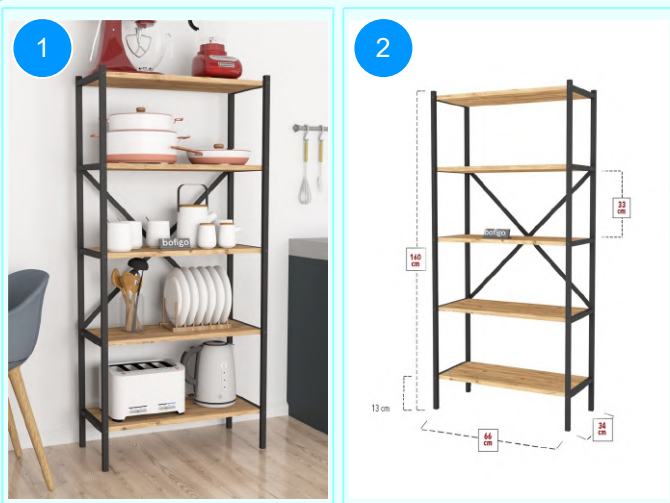

13-05-02 5 SHELVES KITCHEN ORGANIZER

Colour	Width cm.	Height cm.	Depth cm.	Kg	CBM
PINE	66	160	34	15,8	0,0638

Top Surface Material: 18mm Particle Board
Leg Material: 20*20 0,7mm profile
This product is delivered in one box.

CARTON NO: Carton 1
CARTON WEIGHT: 16 kg.
CARTON HEIGHT: 11 cm.
CARTON DEPTH: 36 cm.
CARTON WIDTH: 161 cm.