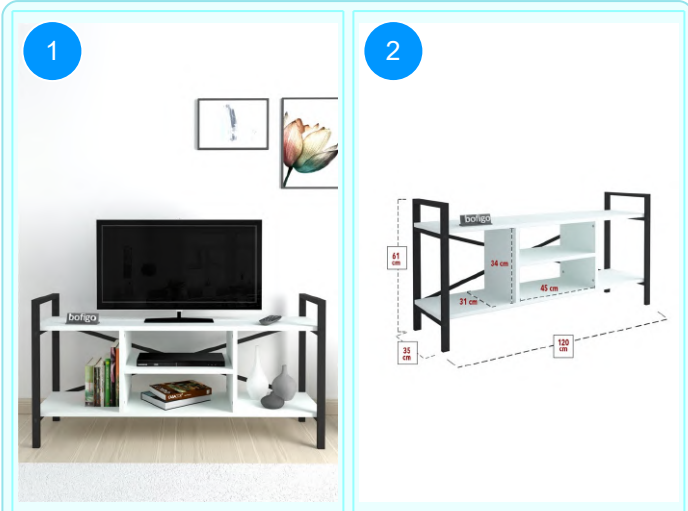

BOFIGO CATALOGUE | FURNITURES | TV STANDS | TV STAND

11-01-01 TV STAND

Colour	Width cm.	Height cm.	Depth cm.	Kg	CBM
WHITE	120	61	35	15,4	0,0518

Top Surface Material: 18mm Melamine Faced Particle Board
This product is delivered in one box.

CARTON NO: Carton 1
CARTON WEIGHT: 15,6 kg.
CARTON HEIGHT: 10,5 cm.
CARTON DEPTH: 38,3 cm.
CARTON WIDTH: 128,8 cm.