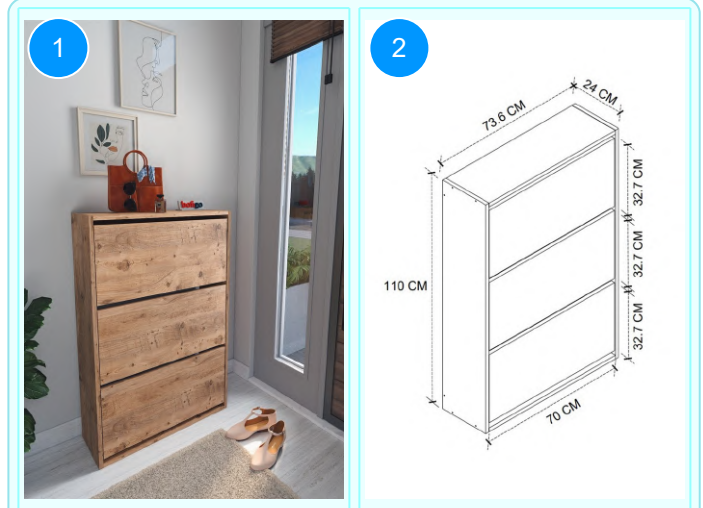

18-03-02 DECORATIVE SHOERACK

Colour	Width cm.	Height cm.	Depth cm.	Kg	CBM
PINE	73,6	110	24	(2/1)11,8 (2/2)11,1	0,0670

Top Surface Material: 18mm Melamine Faced Particle Board
This product is delivered in two boxes.

CARTON NO: Carton 1/2
CARTON WEIGHT: 12 kg. / 11,3 kg.
CARTON HEIGHT: 10,3 cm. / 12,5 cm.
CARTON DEPTH: 36,5 cm. / 26 cm.
CARTON WIDTH: 76 cm. / 118 cm.