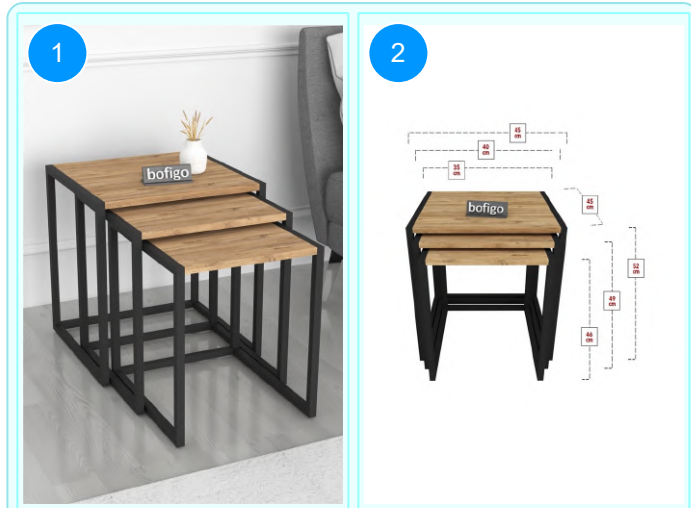

22-30-02 METAL NESTING TABLE

Colour	Width cm.	Height cm.	Depth cm.	Kg	CBM
PINE	45	52	45	7,8	

Top Surface Material: 18mm Melamine Faced Particle Board
Leg Material: 20*20 0,7mm profile
This product is delivered in one box.

CARTON NO: Carton 1
CARTON WEIGHT: 8 kg.
CARTON HEIGHT: 13 cm.
CARTON DEPTH: 47 cm.
CARTON WIDTH: 56 cm.