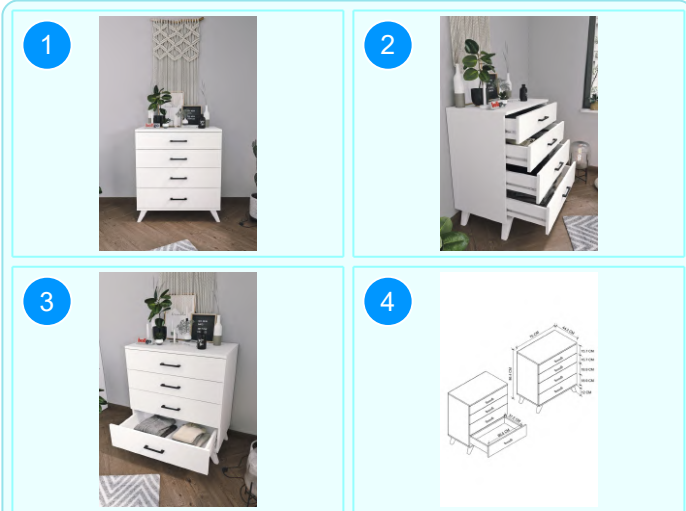

BOFIGO CATALOGUE | FURNITURES | DRESSERS

BOFIGO CATALOGUE | FURNITURES | DESKS | CHIPBOARD STUDY DESKS

27-02-01 DRESSER WITH LEG

Colour	Width cm.	Height cm.	Depth cm.	Kg	CBM
WHITE	76	85	44,2	40	0,095

Top Surface Material: 18mm Melamine Faced Particle Board
This product is delivered in two boxes.

CARTON NO	CARTON WEIGHT	CARTON HEIGHT
Carton 1	21 kg.	12,4 cm.
Carton 2	17 kg.	13,4 cm.