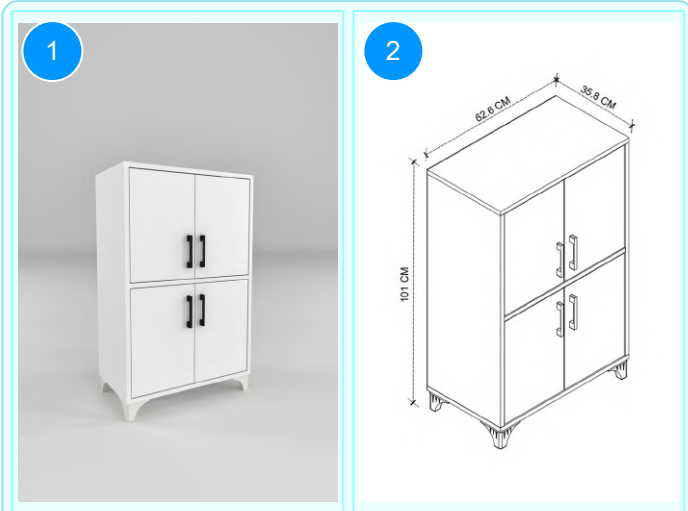

12-44-01 SMALL KITCHEN CABINET

Colour	Width cm.	Height cm.	Depth cm.	Kg	CBM
WHITE	62,6	101	35,8		0,0638

Top Surface Material: 18mm Particle Board
This product is delivered in two boxes.

CARTON NO: 1&2
CARTON WEIGHT: 13 kg. / 14,5 kg.
CARTON HEIGHT: 10 cm. / 9,5 cm.
CARTON DEPTH: 40 cm. / 40 cm.
CARTON WIDTH: 80 cm. / 99 cm.