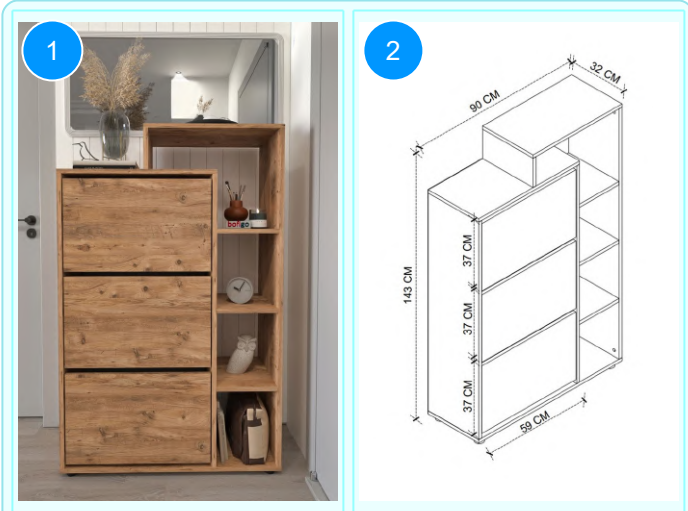

BOFIGO CATALOGUE | FURNITURES | SHOERACKS | DECORATIVE LEGO SHOERACK

18-04-02 DECORATIVE LEGO SHOERACK

Colour	Width cm.	Height cm.	Depth cm.	Kg	CBM
PINE	73,6	110	24	(2/1)26,1 kg.(2/2) 10,7 kg.	0,0670

Top Surface Material: 18mm Melamine Faced Particle Board
This product is delivered in two boxes.

CARTON NO: Carton 1/2
CARTON WEIGHT: 26,1 kg. / 10,7 kg.
CARTON HEIGHT: 13,1 cm. / 8,7 cm.
CARTON DEPTH: 35,2 cm / 40,7 cm.
CARTON WIDTH: 141,8 cm. / 63,5 cm.