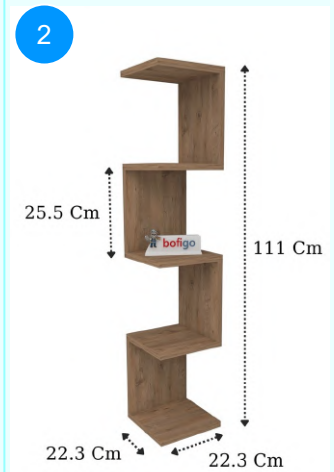

CARTON NO:Carton 1  
CARTON WEIGHT: 11,5 kg.  
CARTON HEIGHT: 8,5 cm.  
CARTON WIDTH: 128,5 cm.  
CARTON DEPTH: 26 cm.

15-12-01 ZIGZAG BOOKSHELF

Colour	Width cm.	Height cm.	Depth cm.	Kg	CBM
WHITE	22,3	111	22,3	5,4	0,0147

Top Surface Material: 18mm Melamine Faced Particle Board  
This product is delivered in one box.

CARTON NO:Carton 1  
CARTON WEIGHT: 5,6 kg.  
CARTON HEIGHT: 17 cm.  
CARTON WIDTH: 32 cm.  
CARTON DEPTH: 27 cm.