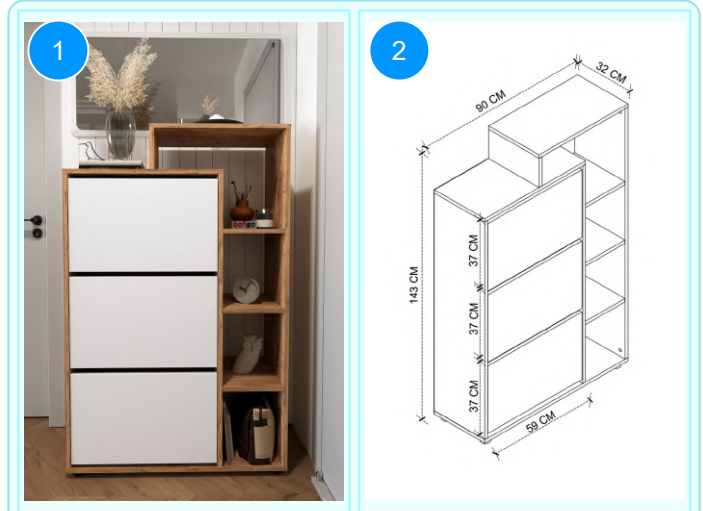

18-04-21 DECORATIVE LEGO SHOERACK

Colour	Width cm.	Height cm.	Depth cm.	Kg	CBM
PINE/WHITE	90	743	32	(2/1)26,1 kg.(2/2) 10,7 kg.	0,0670

Top Surface Material: 18mm Melamine Faced Particle Board
This product is delivered in two boxes.

CARTON NO: Carton 1/2
CARTON WEIGHT: 26,1 kg. / 10,7 kg.
CARTON HEIGHT: 13,1 cm. / 8,7 cm.
CARTON DEPTH: 35,2 cm / 40,7 cm.
CARTON WIDTH: 141,8 cm. / 63,5 cm.