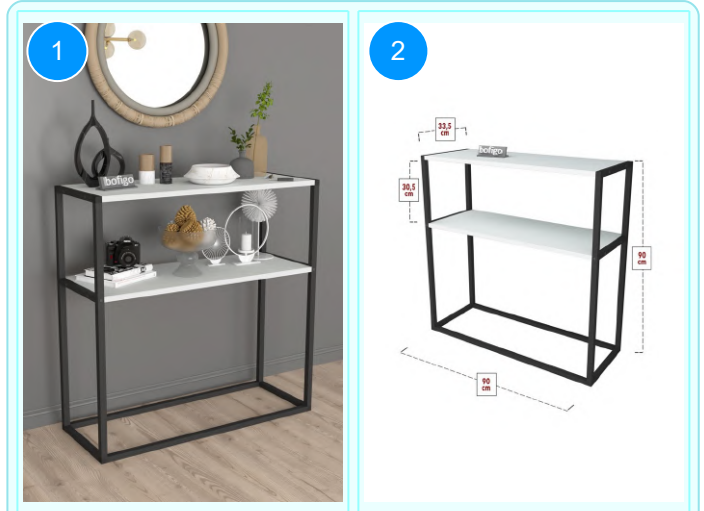

14-01-01 METAL DRESSUAR / CONSOLE

Colour	Width cm.	Height cm.	Depth cm.	Kg	CBM
WHITE	90	90	33,5	8	0,0351

Top Surface Material: 18mm Melamine Faced Particle Board
Leg Material: 20*20 0,7mm profile
This product is delivered in one box.

CARTON NO: Carton 1
CARTON WEIGHT: 10 kg.
CARTON HEIGHT: 9 cm.
CARTON DEPTH: 41 cm.
CARTON WIDTH: 95 cm.