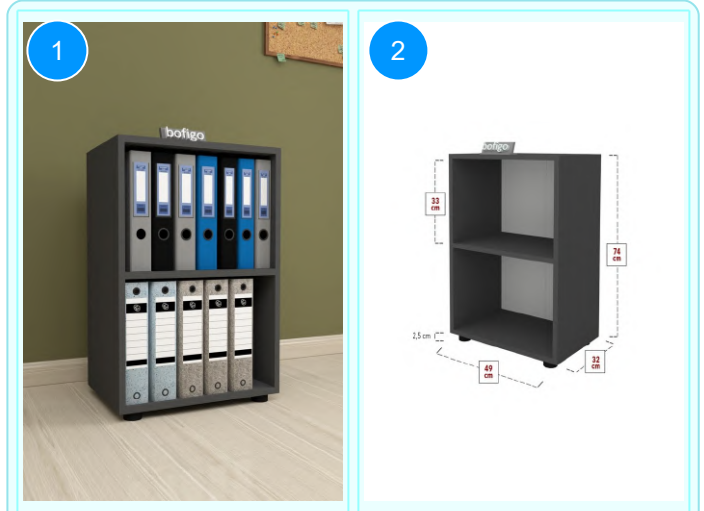

13-22-08 FOLDER WITH 2 SHELVES

Colour	Width cm.	Height cm.	Depth cm.	Kg	CBM
ANTHRACITE	49	74	32	10,5	0,0251

Top Surface Material: 18mm Melamine Faced Particle Board
This product is delivered in one box.

CARTON NO: Carton 1
CARTON WEIGHT: 7,4 kg.
CARTON HEIGHT: 13,5 cm.
CARTON DEPTH: 24,5 cm.
CARTON WIDTH: 76 cm.