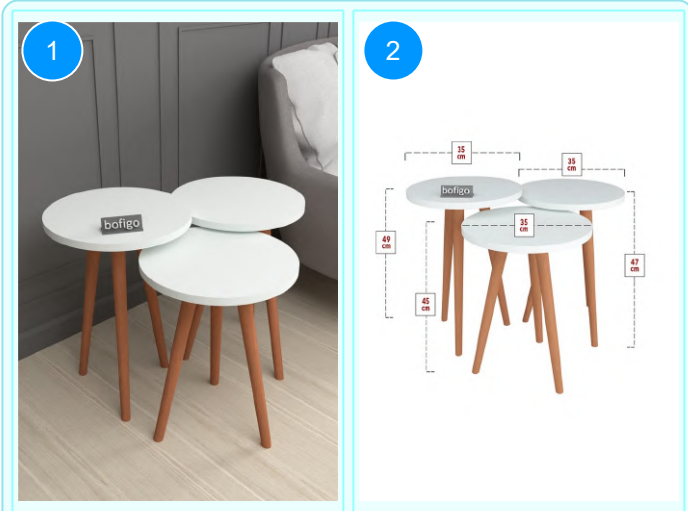

BOFIGO CATALOGUE | FURNITURES | TABLES | WOODEN NESTING TABLE

22-01-01 WOODEN NESTING TABLE

Colour	Width cm.	Height cm.	Depth cm.	Kg	CBM
WHITE	35	49	35	5,6	

Top Surface Material: 18mm Melamine Faced Particle Board
Leg Material: Wooden Conical Leg
This product is delivered in one box.

CARTON NO: Carton 1
CARTON WEIGHT: 5,8 kg.
CARTON HEIGHT: 10,3 cm.
CARTON DEPTH: 36,5 cm.
CARTON WIDTH: 50,2 cm.