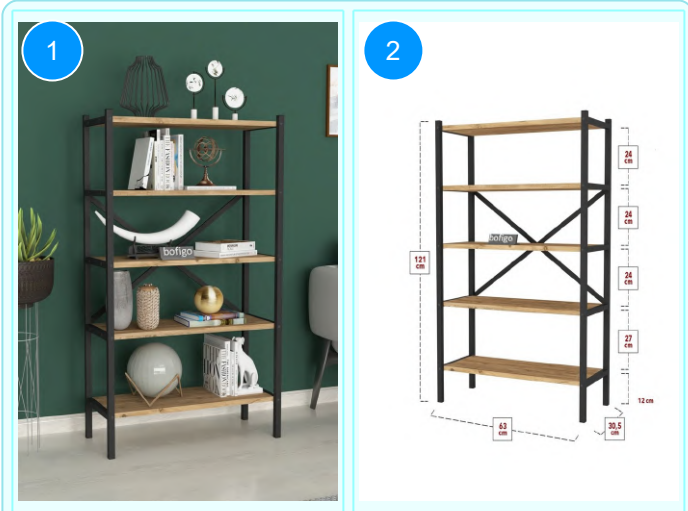

BOFIGO CATALOGUE | FURNITURES | BOOKSHELVES | 5 SHELVES URARTU BOOKSHELF

15-65-02 5 SHELVES URARTU BOOKSHELF

Colour	Width cm.	Height cm.	Depth cm.	Kg	CBM
PINE	63	121	30,5	12	0,0600

Top Surface Material: 18mm Melamine Faced Particle Board
Leg Material: 20*20/30 0,7mm profile
This product is delivered in one box.

CARTON NO:Carton 1
CARTON WEIGHT: 12,2 kg.
CARTON HEIGHT: 10,3 cm.
CARTON WIDTH: 122,5 cm.
CARTON DEPTH: 22 cm.