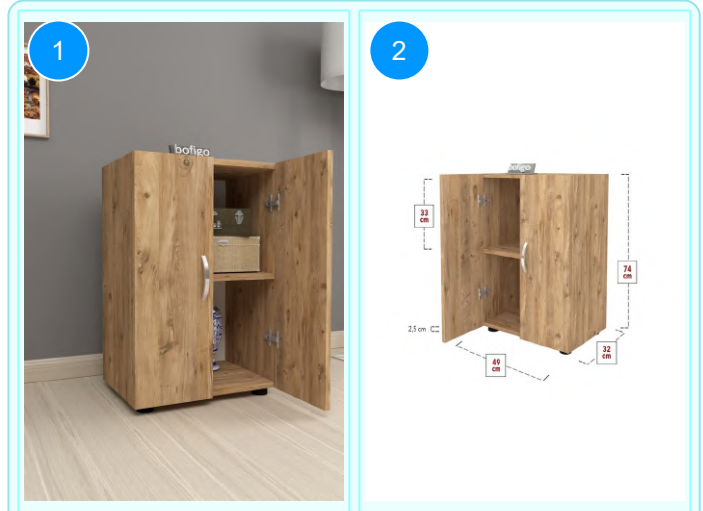

12-52-02 MULTIPURPOSE CABINET 2 SHELF

Colour	Width cm.	Height cm.	Depth cm.	Kg	CBM
PINE	49	74	32	(2/1)8,8 (2/2) 7,3	0,0382

Top Surface Material: 18mm Melamine Faced Particle Board
This product is delivered in two boxes.

CARTON NO: Carton 1/2
CARTON WEIGHT:9 kg. / 7.5 kg.
CARTON HEIGHT: 9 cm. / 7.5 cm.
CARTON DEPTH: 34 cm./ 53 cm.
CARTON WIDTH: 80 cm. / 34,5 cm.