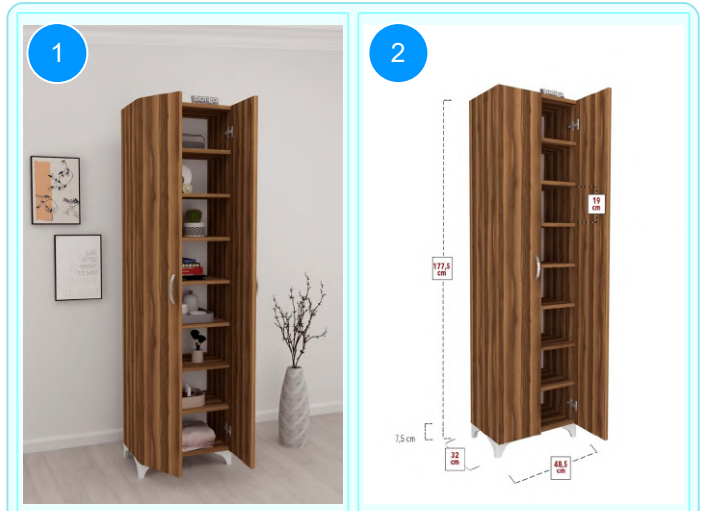

12-51-07 MULTIPURPOSE CABINET 8 SHELF

Colour	Width cm.	Height cm.	Depth cm.	Kg	CBM
WALNUT	49	177,5	32	(2/1)23,3 (2/2)14,4	0,1010

Top Surface Material: 18mm Melamine Faced Particle Board
This product is delivered in two boxes.

CARTON NO: Carton 1/2
CARTON WEIGHT:23,5 kg. / 14,6 kg.
CARTON HEIGHT: 11,5 cm. / 18,8 cm.
CARTON DEPTH: 33,3 cm./ 31,5 cm.
CARTON WIDTH: 188 cm. / 55,5 cm.