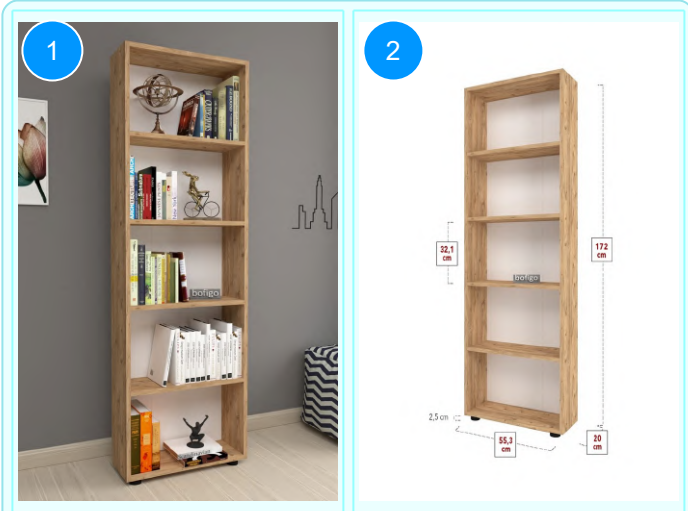

BOFIGO CATALOGUE | FURNITURES | BOOKSHELVES | 5 SHELVES CHIPBOARD BOOKSHELF

15-02-02 5 SHELVES CHIPBOARD BOOKSHELF

Colour	Width cm.	Height cm.	Depth cm.	Kg	CBM
PINE	55,3	172	20	17,7	0,0610

Top Surface Material: 18mm Melamine Faced Particle Board
This product is delivered in one box.

CARTON NO:Carton 1
CARTON WEIGHT: 17,9 kg.
CARTON HEIGHT: 13 cm.
CARTON WIDTH: 180,5 cm.
CARTON DEPTH: 26 cm.