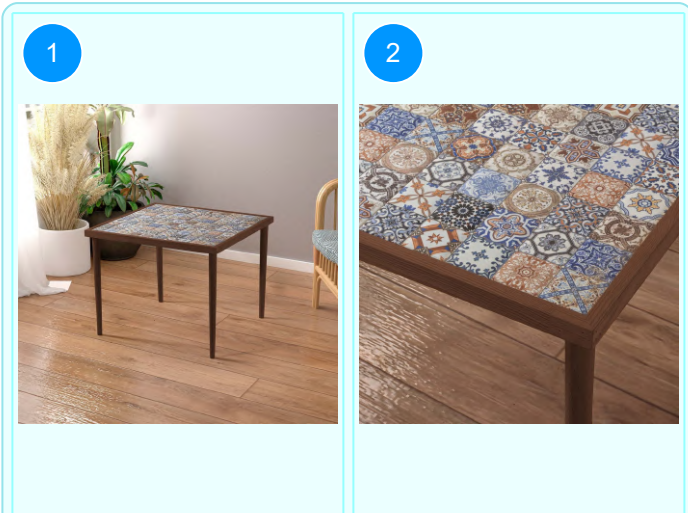

62*62 TILE PATTERNED TABLE 62*62

Colour	Width cm.	Height cm.	Depth cm.	Kg	CBM
WALNUT	62	45	62	10	0,0357

Top Surface Material: 18mm Melamine Faced Particle Board
Leg Material: Hornbeam
This product is delivered in one box.

CARTON NO: Carton 1
CARTON WEIGHT: 10,2 kg.
CARTON HEIGHT: 7 cm.
CARTON DEPTH: 68 cm.
CARTON WIDTH: 75 cm.