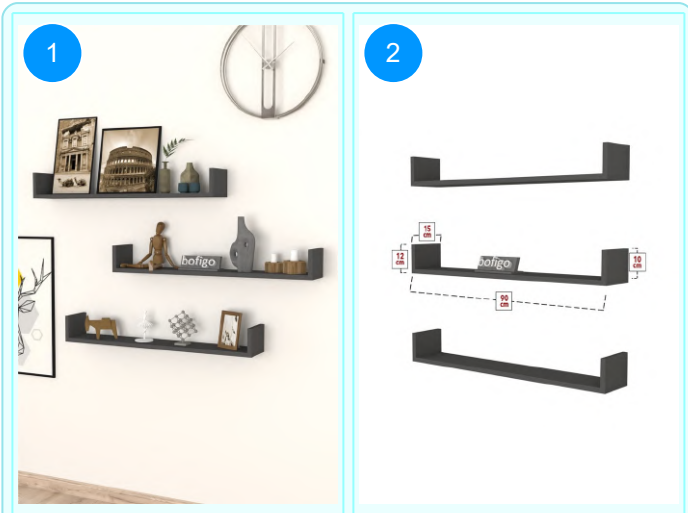

BOFIGO CATALOGUE | FURNITURES | CLOTHES HANGERS | FLYING SHELVES

13-12-08 FLYING SHELF 90 CM

Colour	Width cm.	Height cm.	Depth cm.	Kg	CBM
ANTHRACITE	90	10	15	6,5	0,0201

Top Surface Material: 18mm Melamine Faced Particle Board
This product is delivered in one box.

CARTON NO: Carton 1
CARTON WEIGHT: 6,7 kg.
CARTON HEIGHT: 11 cm.
CARTON DEPTH: 18,8 cm.
CARTON WIDTH: 97,3 cm.