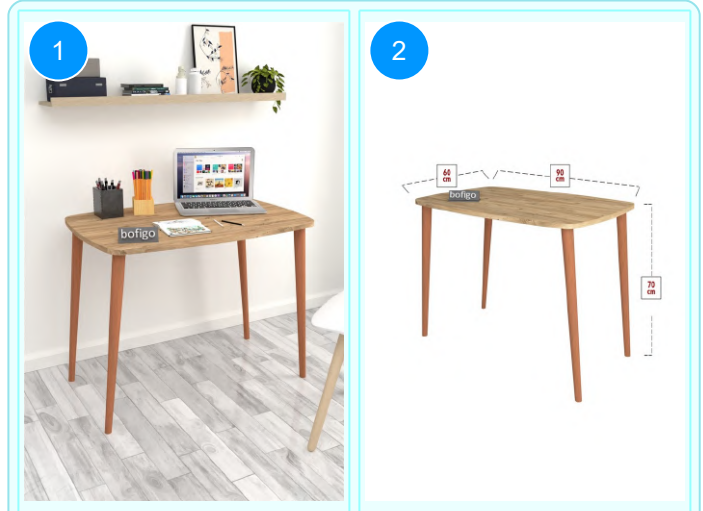

20-20-02 60X90 WOODEN TABLE

Colour	Width cm.	Height cm.	Depth cm.	Kg	CBM
PINE	90	70	60	8,4	0,0451

Top Surface Material: 18mm Melamine Faced Particle Board
Leg Material: Wooden Conical Leg
This product is delivered in one box.

CARTON NO:Carton 1
CARTON WEIGHT: 8,4 kg.
CARTON HEIGHT: 7,5 cm.
CARTON WIDTH: 94 cm.
CARTON DEPTH:64 cm.