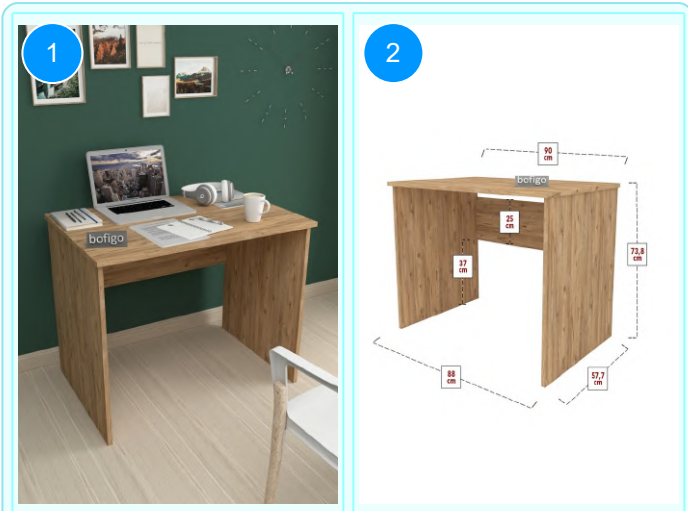

20-06-02 CHIPBOARD STUDY DESK

Colour	Width cm.	Height cm.	Depth cm.	Kg	CBM
PINE	90	73,8	60	17,8	0,0468

Top Surface Material: 18mm Melamine Faced Particle Board
This product is delivered in one box.

CARTON NO:Carton 1
CARTON WEIGHT:18 kg.
CARTON HEIGHT: 7,5 cm.
CARTON WIDTH:96 cm
CARTON DEPTH:65 cm.