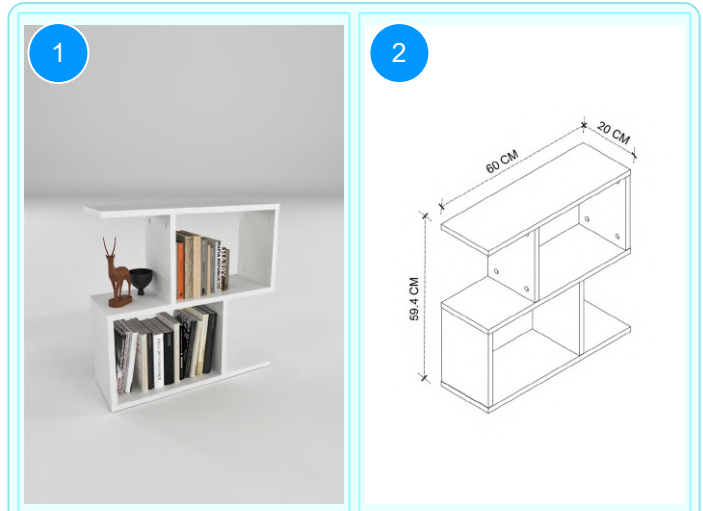

22-40-01 SIDE TABLE WITH BOOKSHELF

Colour	Width cm.	Height cm.	Depth cm.	Kg	CBM
WHITE	60	59,4	20	6	

Top Surface Material: 18mm Melamine Faced Particle Board
This product is delivered in one box.

CARTON NO: 1
CARTON WEIGHT: 6,6 kg.
CARTON HEIGHT: 11 cm.
CARTON DEPTH: 24 cm.
CARTON WIDTH: 65 cm.