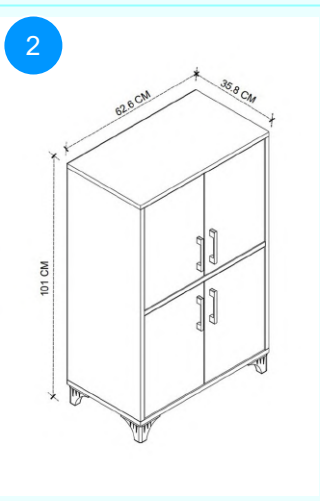

12-46-01 LARGE KITCHEN CABINET

Colour	Width cm.	Height cm.	Depth cm.	Kg	CBM
WHITE	62,6	190,9	35,8		0,0638

Top Surface Material: 18mm Particle Board  
This product is delivered in two boxes.

CARTON NO: 1&2  
CARTON WEIGHT: 17 kg. / 29 kg.  
CARTON HEIGHT: 14 cm. / 10 cm.  
CARTON DEPTH: 40 cm. / 40 cm.  
CARTON WIDTH: 78,5 cm. / 185 cm.