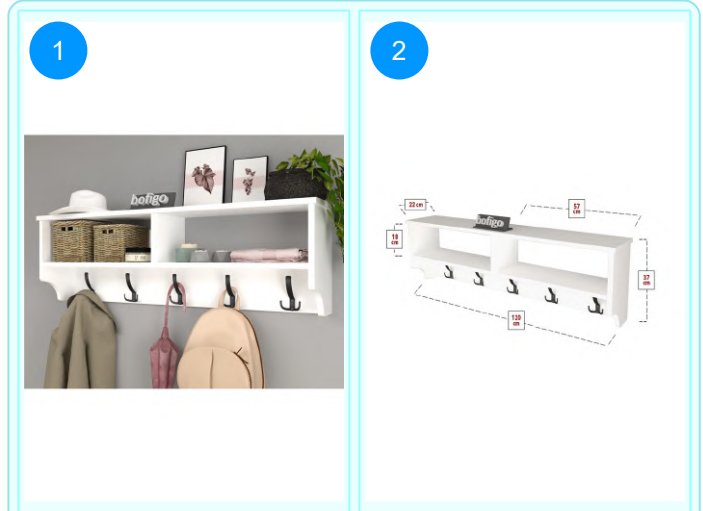

21-11-01 WALL MOUNTED CLOTHES HANGER 120 CM

Colour	Width cm.	Height cm.	Depth cm.	Kg	CBM
WHITE	120	37	22	10,5	0,0288

Top Surface Material: 18mm Melamine Faced Particle Board
This product is delivered in one box.

CARTON NO: Carton 1
CARTON WEIGHT: 10,7 kg.
CARTON HEIGHT: 9 cm.
CARTON DEPTH: 25,5 cm.
CARTON WIDTH: 125,5 cm.