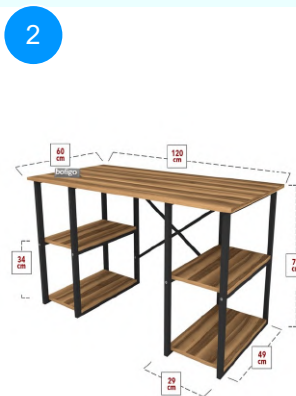

20-04-07 60X120 4 SHELVES METAL STUDY DESK

Colour	Width cm.	Height cm.	Depth cm.	Kg	CBM
WALNUT	120	75	60	21,4	0,0623

Top Surface Material: 18mm Melamine Faced Particle Board
This product is delivered in one box.

CARTON NO:Carton 1
CARTON WEIGHT: 21,6 kg.
CARTON HEIGHT: 7,8 cm.
CARTON WIDTH: 124,4 cm
CARTON DEPTH:64,2 cm.