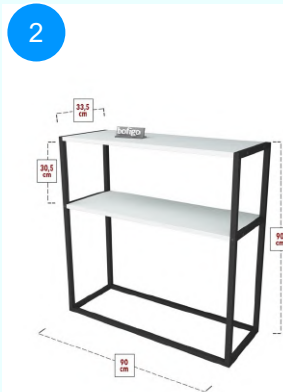

BOFIGO CATALOGUE | FURNITURES | DRESSUARS

14-01-01 METAL DRESSUAR / CONSOLE

Colour	Width cm.	Height cm.	Depth cm.	Kg	CBM
WHITE	90	90	33,5	8	0,0351

Top Surface Material: 18mm Melamine Faced Particle Board
Leg Material: 20*20 0,7mm profile
This product is delivered in one box.

CARTON NO: Carton 1
CARTON WEIGHT: 10 kg.
CARTON HEIGHT: 9 cm.
CARTON DEPTH: 41 cm.
CARTON WIDTH: 95 cm.