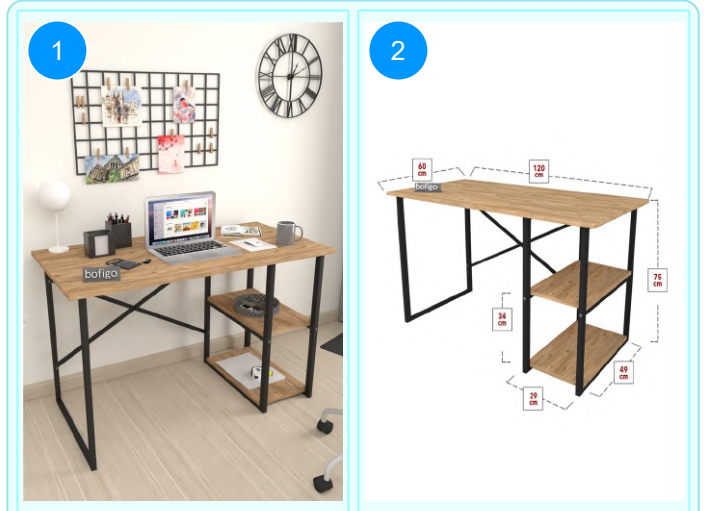

20-02-02 2 SHELVES METAL STUDY DESK

Colour	Width cm.	Height cm.	Depth cm.	Kg	CBM
PINE	120	75	60	17	0,0623

Top Surface Material: 18mm Melamine Faced Particle Board
This product is delivered in one box.

CARTON NO:Carton 1
CARTON WEIGHT: 17,3 kg.
CARTON HEIGHT: 7,8 cm.
CARTON WIDTH: 124,4 cm
CARTON DEPTH:64,2 cm.