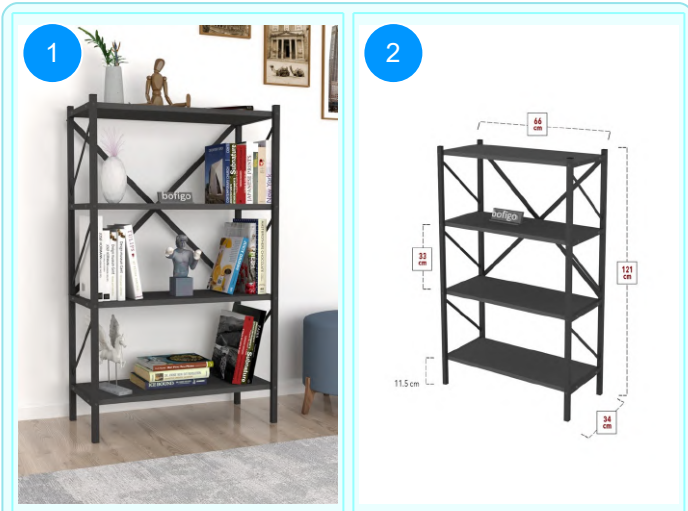

BOFIGO CATALOGUE | FURNITURES | BOOKSHELVES | 3 SHELVES METAL BOOKSHELF

15-09-08 4 SHELVES METAL BOOKSHELF

Colour	Width cm.	Height cm.	Depth cm.	Kg	CBM
ANTHRACITE	66	121	34	13,1	0,0638

Top Surface Material: 18mm Melamine Faced Particle Board
Leg Material: 20*20/30 0,7mm profile
This product is delivered in one box.

CARTON NO:Carton 1
CARTON WEIGHT: 13,1 kg.
CARTON HEIGHT: 9 cm.
CARTON WIDTH: 130 cm.
CARTON DEPTH: 35,5 cm.