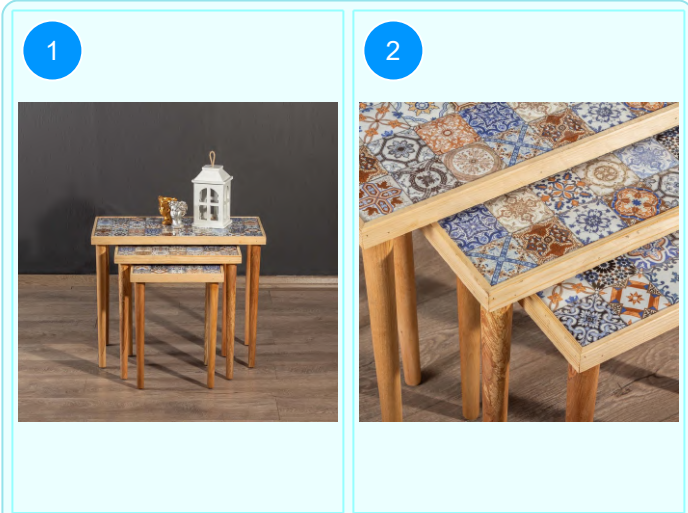

BOFIGO CATALOGUE | FURNITURES | TILE PATTERNED TABLES | 3 SET TILE PATTERNED TABLE

25*30 3 SET TILE PATTERNED TABLE

Colour	Width cm.	Height cm.	Depth cm.	Kg	CBM
NATURAL	62	50	32	15	0,0530

Top Surface Material: 18mm Melamine Faced Particle Board
Leg Material: Hornbeam
This product is delivered in one box.

CARTON NO: Carton 1
CARTON WEIGHT: 15,2 kg.
CARTON HEIGHT: 10 cm.
CARTON DEPTH: 106 cm.
CARTON WIDTH: 50 cm.