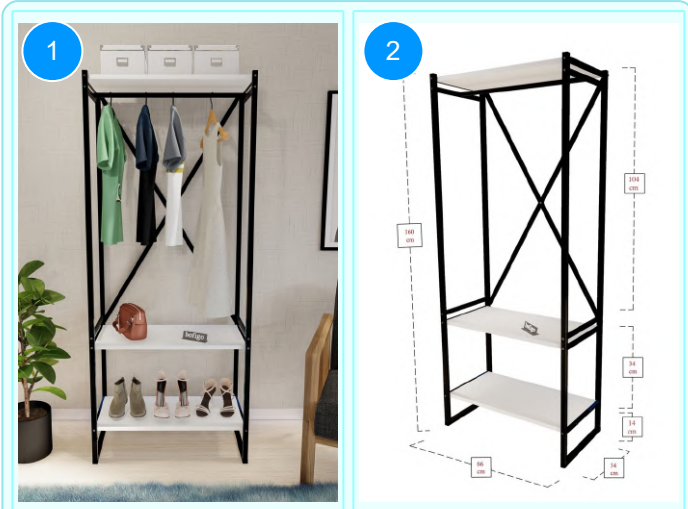

21-15-01 METAL COAT STAND, SHOE RACK

Colour	Width cm.	Height cm.	Depth cm.	Kg	CBM
WHITE	66	160	34	12,2	0,0414

Top Surface Material: 18mm Melamine Faced Particle Board
Leg Material: 20*20*0,7 mm. Profile
This product is delivered in one box.

CARTON NO: Carton 1
CARTON WEIGHT: 12,4 kg.
CARTON HEIGHT: 7,3 cm.
CARTON DEPTH: 35,5 cm.
CARTON WIDTH: 160 cm.