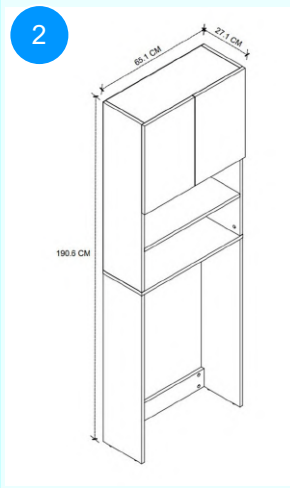

**BOFIGO CATALOGUE | FURNITURES | BATHROOM ORGANIZER**

**13-03-01-12 WASHING MACHINE CABINET**

Colour	Width cm.	Height cm.	Depth cm.	Kg	CBM
WHITE	65,1	190	27,1	11	0,0418

Top Surface Material: 18mm Melamine Faced Particle Board  
 This product is delivered in two boxes.