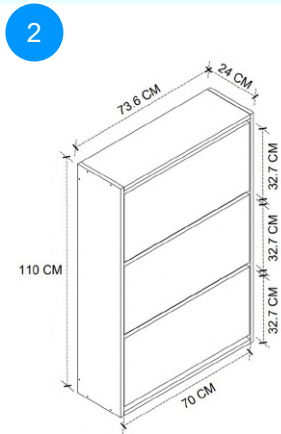

18-03-02 DECORATIVE SHOERACK

Colour	Width cm.	Height cm.	Depth cm.	Kg	CBM
PINE	73,6	110	24	(2/1)11,8 (2/2)11,1	0,0670

Top Surface Material: 18mm Melamine Faced Particle Board
This product is delivered in two boxes.

CARTON NO: Carton 1/2
CARTON WEIGHT: 12 kg. / 11,3 kg.
CARTON HEIGHT: 10,3 cm. / 12,5 cm.
CARTON DEPTH: 36,5 cm. / 26 cm.
CARTON WIDTH: 76 cm. / 118 cm.