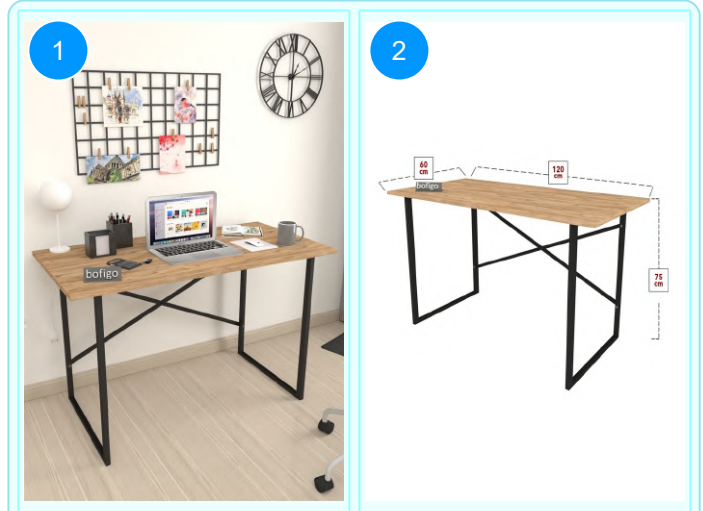

20-01-02 METAL STUDY DESK

Colour	Width cm.	Height cm.	Depth cm.	Kg	CBM
PINE	90	75	60	10	0,0362

Top Surface Material: 18mm Melamine Faced Particle Board
This product is delivered in one box.

CARTON NO:Carton 1
CARTON WEIGHT: 10,2 kg.
CARTON HEIGHT: 5,8 cm.
CARTON WIDTH:96 cm
CARTON DEPTH:65 cm.