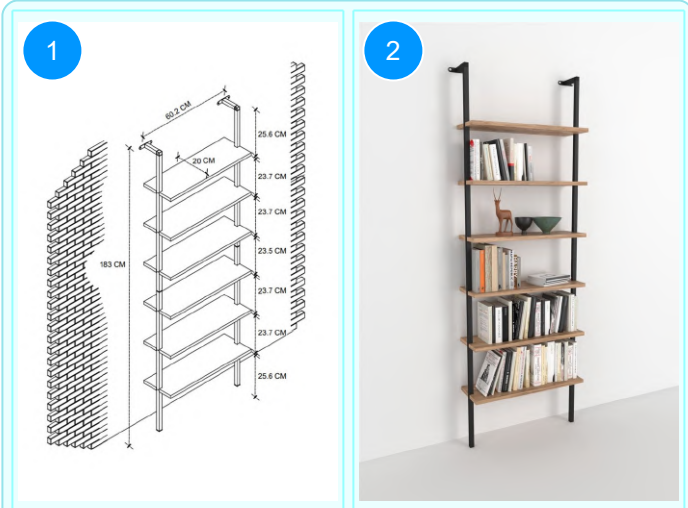

BOFIGO CATALOGUE | FURNITURES | BOOKSHELVES | WALL MOUNTED 6 SHELVES METAL BOOKSHELF

15-66-02 WALL MOUNTED 6 SHELVES METAL BOOKSHELF

Colour	Width cm.	Height cm.	Depth cm.	Kg	CBM
PINE	60,2	183	20	10,5	0,033

Top Surface Material: 18mm Melamine Faced Particle Board
Leg Material: 20*20/30 0,7mm profile
This product is delivered in one box.

CARTON NO:Carton 1
CARTON WEIGHT: 10,5 kg.
CARTON HEIGHT: 14 cm.
CARTON WIDTH: 24,5 cm.
CARTON DEPTH: 97 cm.