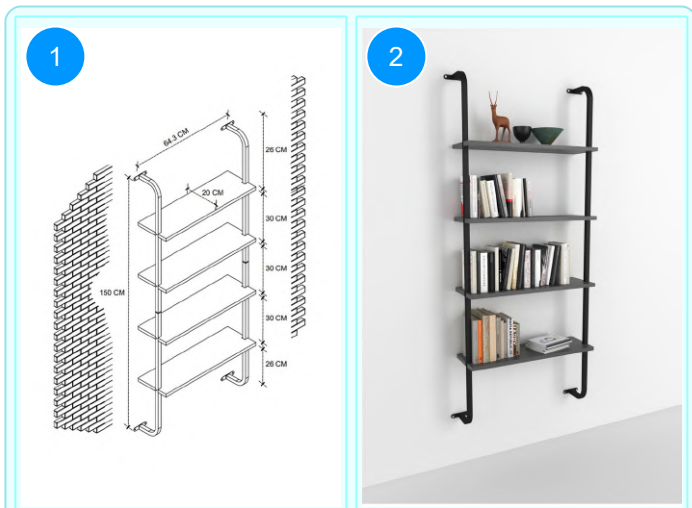

15-44-08 WALL MOUNTED 4 SHELVES METAL BOOKSHELF

Colour	Width cm.	Height cm.	Depth cm.	Kg	CBM
ANTHRACITE	64,3	150	20	8	0,026

Top Surface Material: 18mm Melamine Faced Particle Board
Leg Material: 20*20/30 0,7mm profile
This product is delivered in one box.

CARTON NO:Carton 1
CARTON WEIGHT: 8 kg.
CARTON HEIGHT: 13 cm.
CARTON WIDTH: 24,5 cm.
CARTON DEPTH: 81 cm.