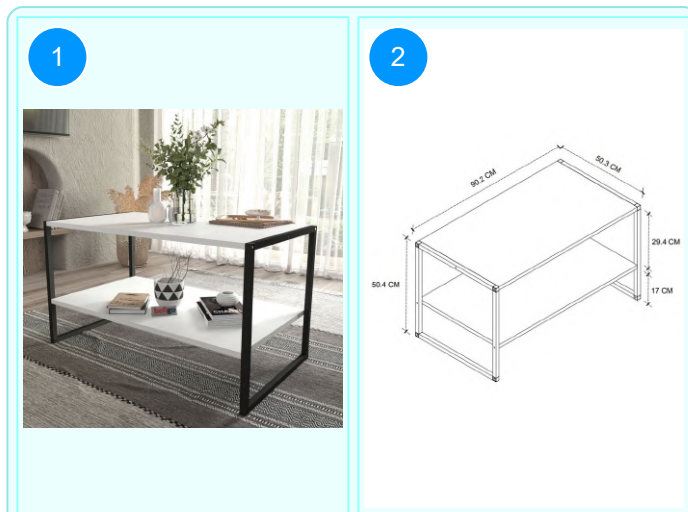

22-59-01 50*90 METAL COFFEE TABLE

Colour	Width cm.	Height cm.	Depth cm.	Kg	CBM
WHITE	90,2	50,4	50,3	12,6	0,047

Top Surface Material: 18mm Melamine Faced Particle Board
This product is delivered in one box.

CARTON NO: 1
CARTON WEIGHT: 12,6 kg.
CARTON HEIGHT: 9,1 cm.
CARTON DEPTH: 92,1 cm.
CARTON WIDTH: 56 cm.