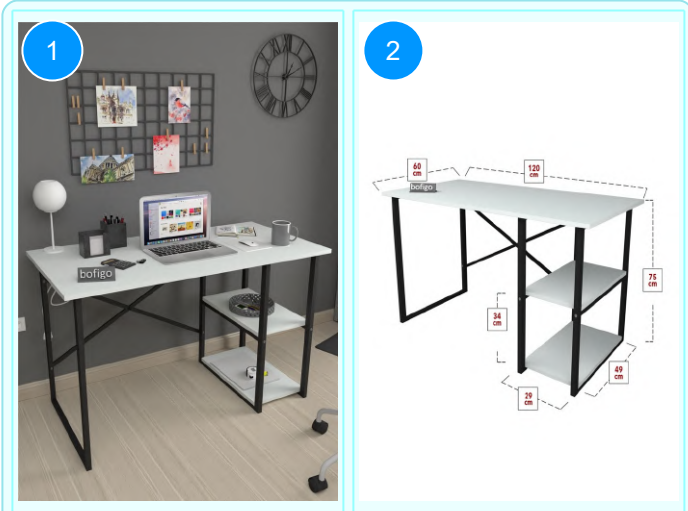

BOFIGO CATALOGUE | FURNITURES | DESKS | 2 SHELVES METAL STUDY DESKS

20-02-01 2 SHELVES METAL STUDY DESK

Colour	Width cm.	Height cm.	Depth cm.	Kg	CBM
WHITE	120	75	60	17	0,0623

Top Surface Material: 18mm Melamine Faced Particle Board
This product is delivered in one box.

CARTON NO:Carton 1
CARTON WEIGHT: 17,3 kg.
CARTON HEIGHT: 7,8 cm.
CARTON WIDTH: 124,4 cm
CARTON DEPTH:64,2 cm.