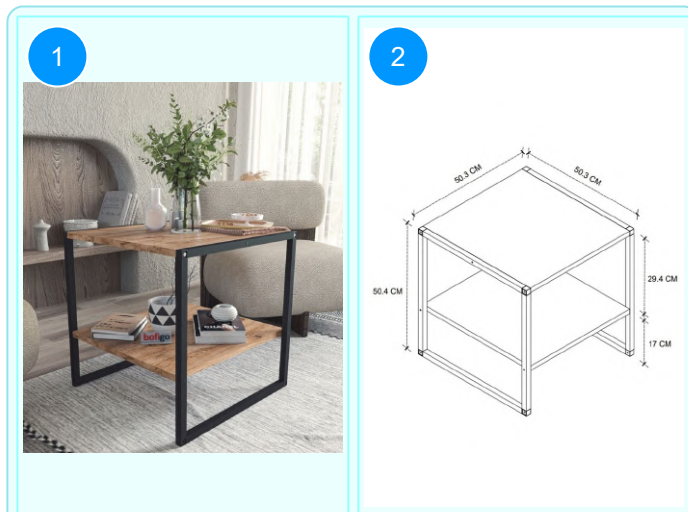

22-55-02 50*50 METAL COFFEE TABLE

Colour	Width cm.	Height cm.	Depth cm.	Kg	CBM
PINE	50,3	50,3	56,3	7,3	0,028

Top Surface Material: 18mm Melamine Faced Particle Board
This product is delivered in one box.

CARTON NO: 1
CARTON WEIGHT: 7,3 kg.
CARTON HEIGHT: 9 cm.
CARTON DEPTH: 56,3 cm.
CARTON WIDTH: 55 cm.