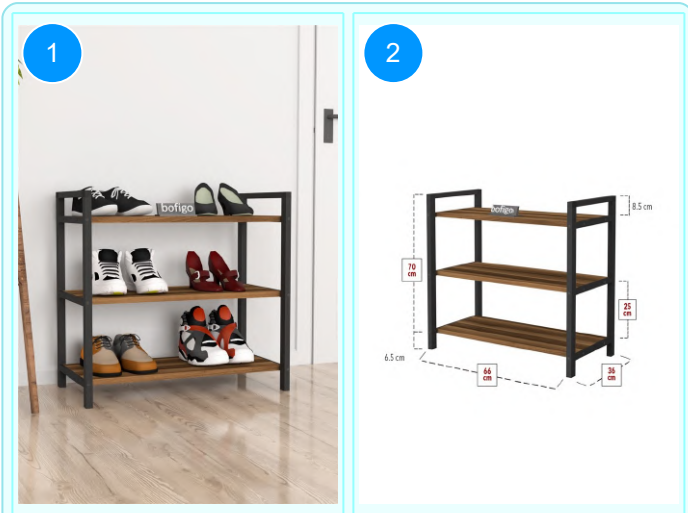

18-01-07 3 SHELVES METAL SHOE RACK

Colour	Width cm.	Height cm.	Depth cm.	Kg	CBM
WALNUT	66	70	36	9,2	0,0346

Top Surface Material: 18mm Melamine Faced Particle Board
This product is delivered in one box.

CARTON NO: Carton 1
CARTON WEIGHT: 9,4 kg.
CARTON HEIGHT: 13 cm.
CARTON DEPTH: 37 cm.
CARTON WIDTH: 72 cm.