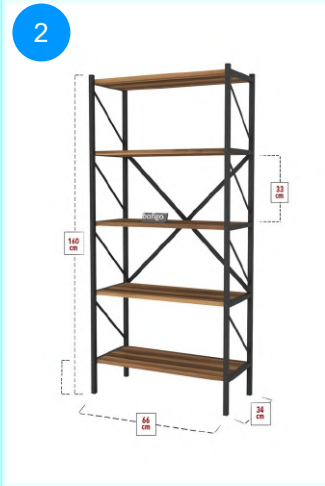

15-01-07 5 SHELVES METAL BOOKSHELF

Colour	Width cm.	Height cm.	Depth cm.	Kg	CBM
WALNUT	66	160	34	15,8	0,0638

Top Surface Material: 18mm Melamine Faced Particle Board
Leg Material: 20*20/30 0,7mm profile
This product is delivered in one box.

CARTON NO:Carton 1
CARTON WEIGHT: 16 kg.
CARTON HEIGHT: 11 cm.
CARTON WIDTH: 161 cm.
CARTON DEPTH: 36 cm.