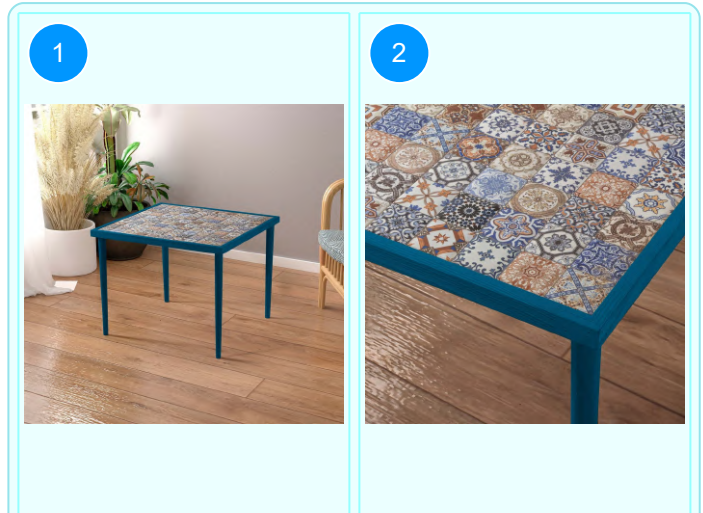

62*62 TILE PATTERNED TABLE 62*62

Colour	Width cm.	Height cm.	Depth cm.	Kg	CBM
BLUE	62	45	62	10	0,0357

Top Surface Material: 18mm Melamine Faced Particle Board
Leg Material: Hornbeam
This product is delivered in one box.

CARTON NO: Carton 1
CARTON WEIGHT: 10,2 kg.
CARTON HEIGHT: 7 cm.
CARTON DEPTH: 68 cm.
CARTON WIDTH: 75 cm.