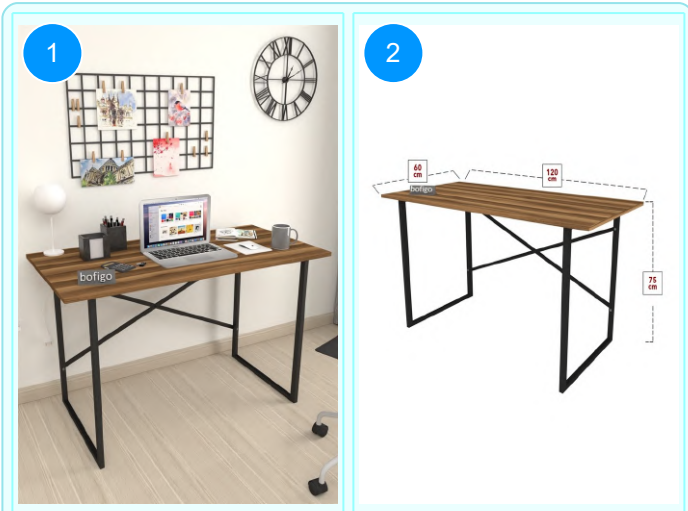

20-05-07 60X120 METAL STUDY DESK

Colour	Width cm.	Height cm.	Depth cm.	Kg	CBM
WALNUT	120	75	60	11,3	0,0510

Top Surface Material: 18mm Melamine Faced Particle Board
This product is delivered in one box.

CARTON NO:Carton 1
CARTON WEIGHT: 11,5 kg.
CARTON HEIGHT: 6 cm.
CARTON WIDTH: 126 cm
CARTON DEPTH:67,5 cm.