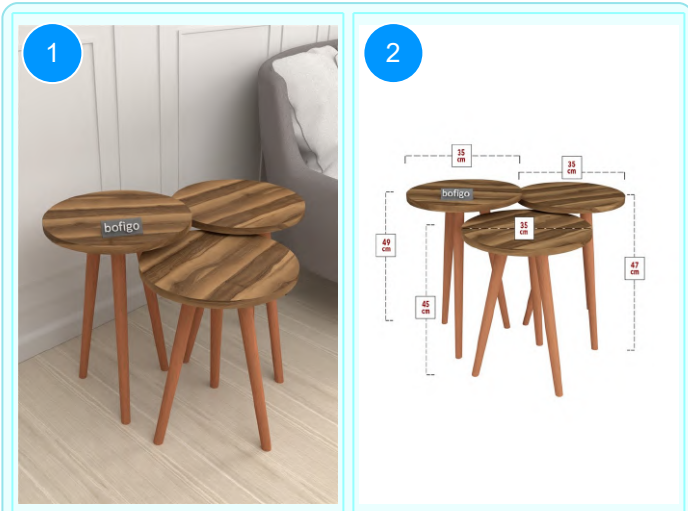

BOFIGO CATALOGUE | FURNITURES | TABLES | SIDE TABLE WITH BOOKSHELF

22-01-07 WOODEN NESTING TABLE

Colour	Width cm.	Height cm.	Depth cm.	Kg	CBM
WALNUT	35	49	35	5,6	

Top Surface Material: 18mm Melamine Faced Particle Board
Leg Material: Wooden Conical Leg
This product is delivered in one box.

CARTON NO: Carton 1
CARTON WEIGHT: 5,8 kg.
CARTON HEIGHT: 10,3 cm.
CARTON DEPTH: 36,5 cm.
CARTON WIDTH: 50,2 cm.