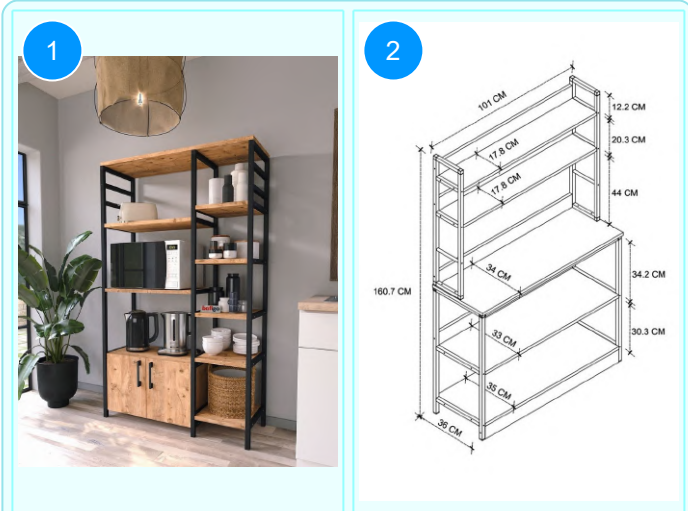

28-05-02 KITCHEN STAND WITH 5 SHELVES

Colour	Width cm.	Height cm.	Depth cm.	Kg	CBM
PINE	101	160,7	36	24	0,082

Top Surface Material: 18mm Particle Board
This product is delivered in two boxes.

CARTON NO: 1
CARTON WEIGHT: 24,2 kg.
CARTON HEIGHT: 17,8 cm.
CARTON DEPTH: 40,6 cm.
CARTON WIDTH: 107 cm.