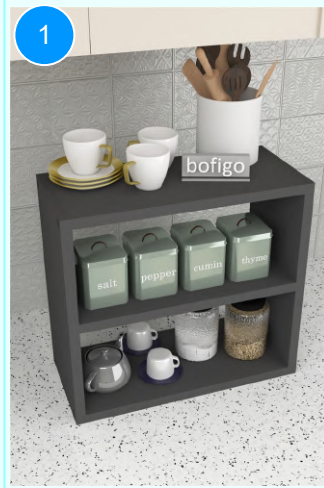

13-01-08 SPICE RACK FOR KITCHEN

Colour	Width cm.	Height cm.	Depth cm.	Kg	CBM
ANTHRACITE	43,5	40	20	4,5	0,0129

Top Surface Material: 18mm Melamine Faced Particle Board
This product is delivered in one box.

CARTON NO: Carton 1
CARTON WEIGHT: 4,7 kg.
CARTON HEIGHT: 11,2 cm.
CARTON DEPTH: 24,5 cm.
CARTON WIDTH: 47 cm.