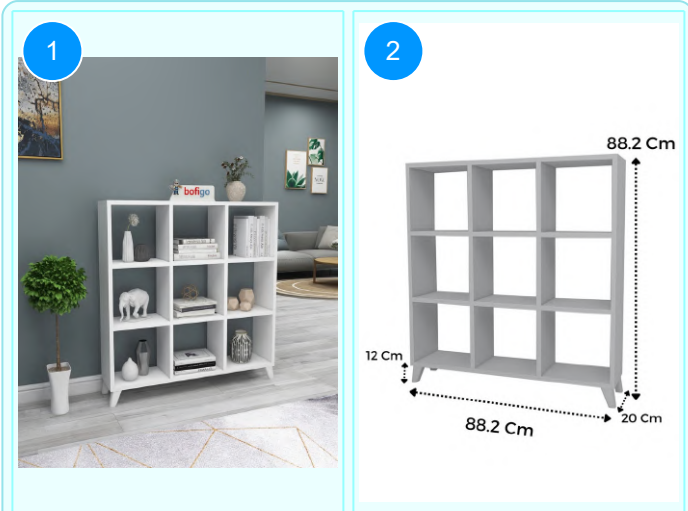

15-08-01 SQUARE/CUBE BOOKSHELF

Colour	Width cm.	Height cm.	Depth cm.	Kg	CBM
WHITE	88,2	88,2	20	16	0,0436

Top Surface Material: 18mm Melamine Faced Particle Board
This product is delivered in one box.

CARTON NO:Carton 1
CARTON WEIGHT: 16,2 kg.
CARTON HEIGHT: 18,4 cm.
CARTON WIDTH: 96 cm.
CARTON DEPTH: 24,7 cm.