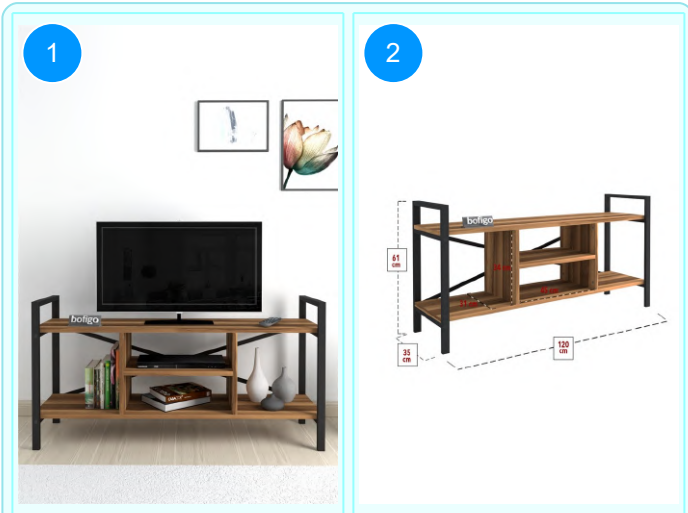

11-01-07 TV STAND

Colour	Width cm.	Height cm.	Depth cm.	Kg	CBM
WALNUT	120	61	35	15,4	0,0518

Top Surface Material: 18mm Melamine Faced Particle Board
This product is delivered in one box.

CARTON NO: Carton 1
CARTON WEIGHT: 15,6 kg.
CARTON HEIGHT: 10,5 cm.
CARTON DEPTH: 38,3 cm.
CARTON WIDTH: 128,8 cm.