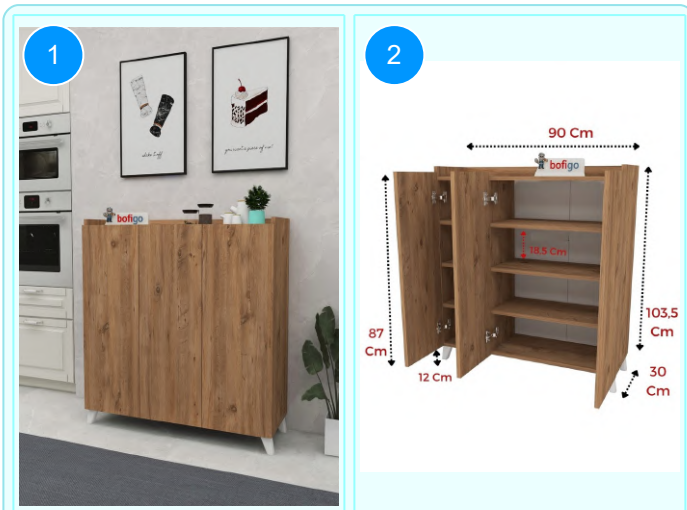

12-30-02 MULTIFUNCTIONEL CABINET WITH 3 DOORS

Colour	Width cm.	Height cm.	Depth cm.	Kg	CBM
PINE	90	103,5	30	(2/1)18,2 (2/2)17,5	0,0659

Top Surface Material: 18mm Melamine Faced Particle Board
This product is delivered in two boxes.

CARTON NO: Carton 1/2
CARTON WEIGHT:18,4 kg. / 17,7 kg.
CARTON HEIGHT: 12 cm. / 14,2 cm.
CARTON DEPTH: 37,7 cm./ 35,5 cm.
CARTON WIDTH: 97,8 cm. / 92 cm.