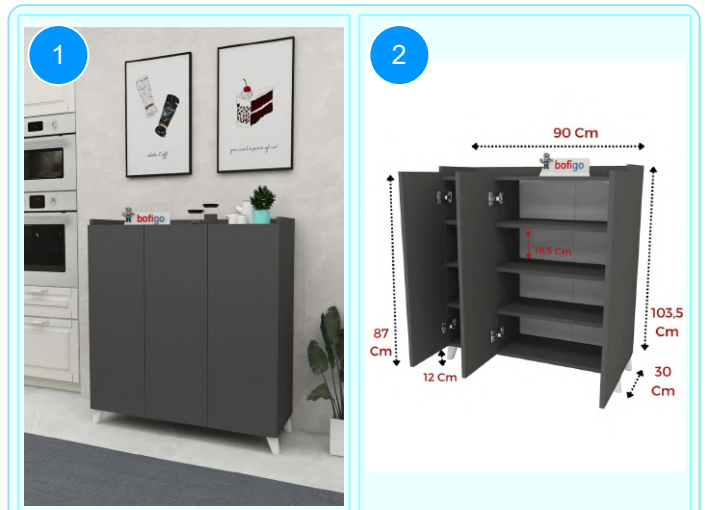

12-30-08 MULTIFUNCTIONEL CABINET WITH 3 DOORS

Colour	Width cm.	Height cm.	Depth cm.	Kg	CBM
ANTHRACITE	90	103,5	30	(2/1)18,2 (2/2)17,5	0,0659

Top Surface Material: 18mm Melamine Faced Particle Board
This product is delivered in two boxes.

CARTON NO: Carton 1/2
CARTON WEIGHT:18,4 kg. / 17,7 kg.
CARTON HEIGHT: 12 cm. / 14,2 cm.
CARTON DEPTH: 37,7 cm./ 35,5 cm.
CARTON WIDTH: 97,8 cm. / 92 cm.