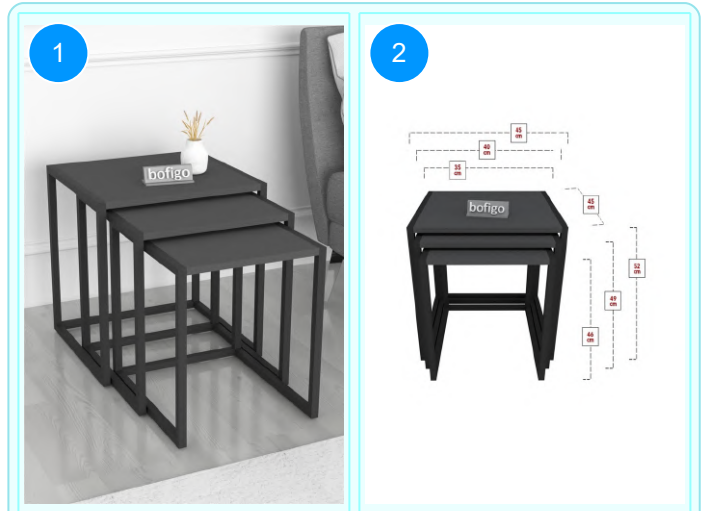

22-30-08 METAL NESTING TABLE

Colour	Width cm.	Height cm.	Depth cm.	Kg	CBM
ANTHRACITE	45	52	45	7,8	

Top Surface Material: 18mm Melamine Faced Particle Board
Leg Material: 20*20 0,7mm profile
This product is delivered in one box.

CARTON NO: Carton 1
CARTON WEIGHT: 8 kg.
CARTON HEIGHT: 13 cm.
CARTON DEPTH: 47 cm.
CARTON WIDTH: 56 cm.