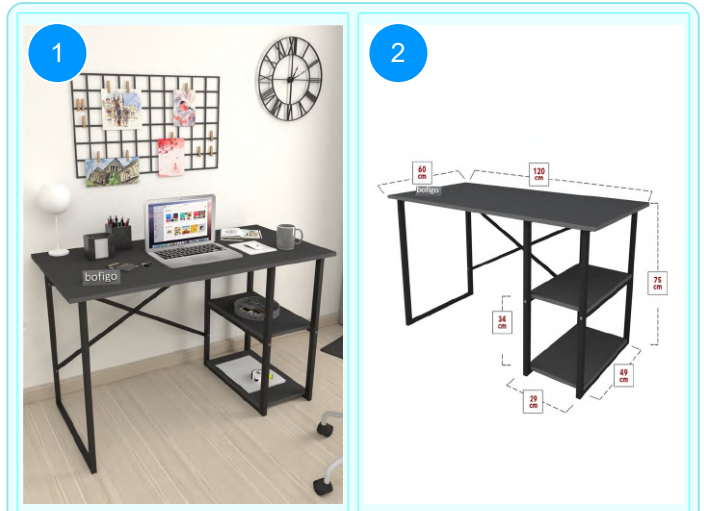

20-02-08 2 SHELVES METAL STUDY DESK

Colour	Width cm.	Height cm.	Depth cm.	Kg	CBM
ANTHRACITE	120	75	60	17	0,0623

Top Surface Material: 18mm Melamine Faced Particle Board
This product is delivered in one box.

CARTON NO:Carton 1
CARTON WEIGHT: 17,3 kg.
CARTON HEIGHT: 7,8 cm.
CARTON WIDTH: 124,4 cm
CARTON DEPTH:64,2 cm.