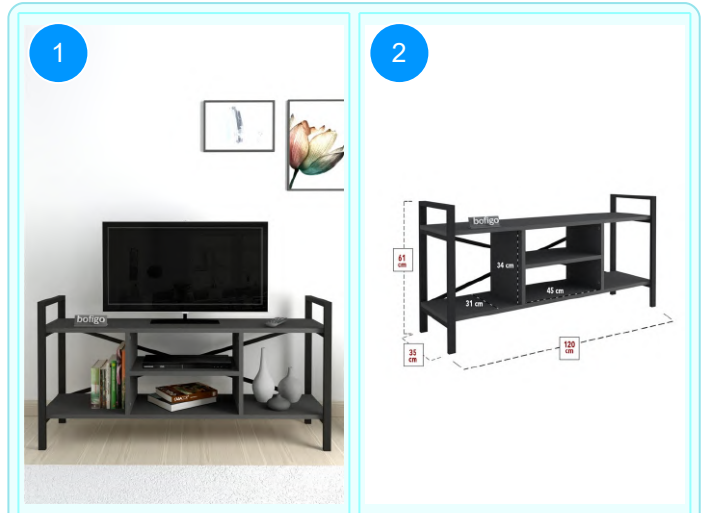

11-01-08 TV STAND

Colour	Width cm.	Height cm.	Depth cm.	Kg	CBM
ANTHRACITE	120	61	35	15,4	0,0518

Top Surface Material: 18mm Melamine Faced Particle Board
This product is delivered in one box.

CARTON NO: Carton 1
CARTON WEIGHT: 15,6 kg.
CARTON HEIGHT: 10,5 cm.
CARTON DEPTH: 38,3 cm.
CARTON WIDTH: 128,8 cm.