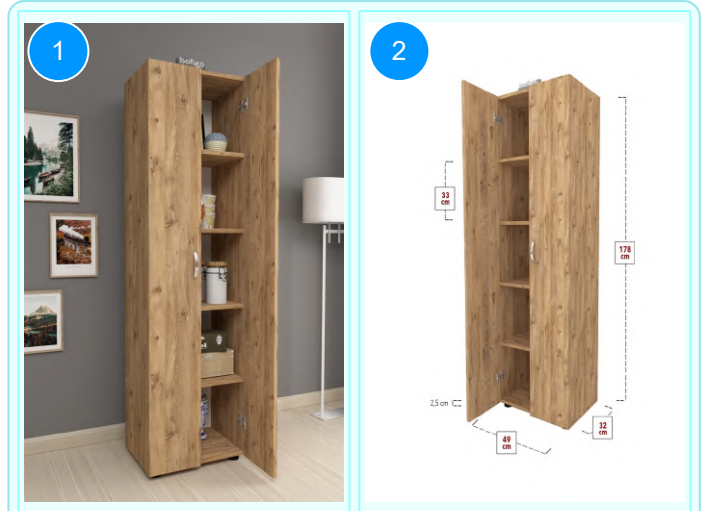

12-55-02 MULTIPURPOSE CABINET 5 SHELF

Colour	Width cm.	Height cm.	Depth cm.	Kg	CBM
PINE	49	178	32	(2/1)24 (2/2)12	0,0866

Top Surface Material: 18mm Melamine Faced Particle Board
This product is delivered in two boxes.

CARTON NO: Carton 1/2
CARTON WEIGHT:24 kg. / 11 kg.
CARTON HEIGHT: 10 cm. / 13 cm.
CARTON DEPTH: 34 cm./ 34 cm.
CARTON WIDTH: 184 cm. / 54 cm.