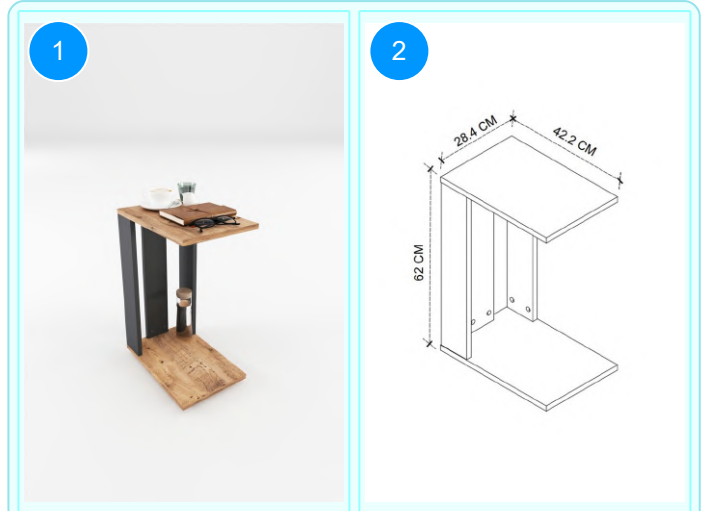

22-60-28 WHEELED COFFEE TABLE

Colour	Width cm.	Height cm.	Depth cm.	Kg	CBM
ANTHRACITE-PINE	28,4	62	42,2	5,1	

Top Surface Material: 18mm Melamine Faced Particle Board
This product is delivered in one box.

CARTON NO: 1
CARTON WEIGHT: 5,1 kg.
CARTON HEIGHT: 7 cm.
CARTON DEPTH: 62 cm.
CARTON WIDTH: 35 cm.