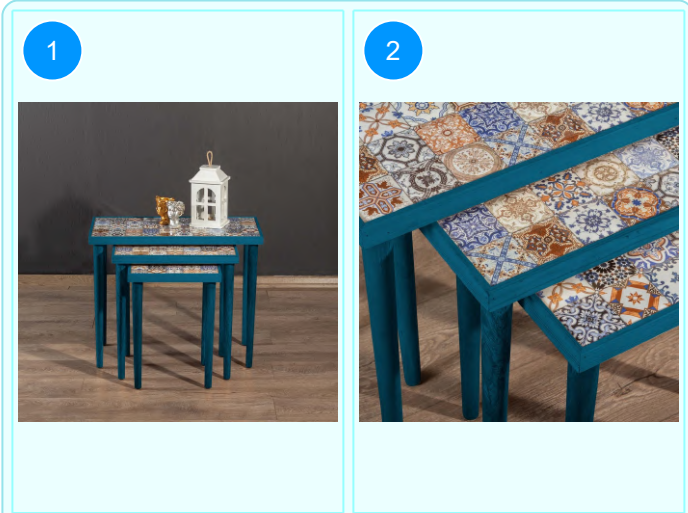

BOFIGO CATALOGUE | FURNITURES | TILE PATTERNED TABLES | 3 SET TILE PATTERNED TABLE

25*30 3 SET TILE PATTERNED TABLE

Colour	Width cm.	Height cm.	Depth cm.	Kg	CBM
BLUE	62	50	32	15	0,0530

Top Surface Material: 18mm Melamine Faced Particle Board
Leg Material: Hornbeam
This product is delivered in one box.

CARTON NO: Carton 1
CARTON WEIGHT: 15,2 kg.
CARTON HEIGHT: 10 cm.
CARTON DEPTH: 106 cm.
CARTON WIDTH: 50 cm.