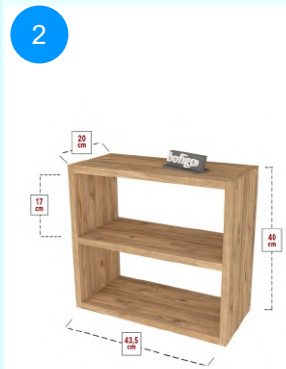

13-01-02 SPICE RACK FOR KITCHEN

Colour	Width cm.	Height cm.	Depth cm.	Kg	CBM
PINE	43,5	40	20	4,5	0,0129

Top Surface Material: 18mm Melamine Faced Particle Board
This product is delivered in one box.

CARTON NO: Carton 1
CARTON WEIGHT: 4,7 kg.
CARTON HEIGHT: 11,2 cm.
CARTON DEPTH: 24,5 cm.
CARTON WIDTH: 47 cm.