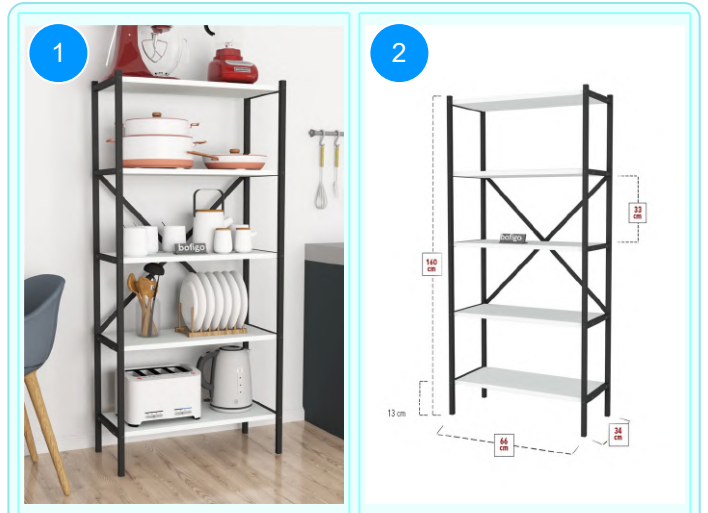

BOFIGO CATALOGUE | FURNITURES | KITCHEN ORGANIZERS | 5 SHELVES KITCHEN ORGANIZER

13-05-01 5 SHELVES KITCHEN ORGANIZER

Colour	Width cm.	Height cm.	Depth cm.	Kg	CBM
WHITE	66	160	34	15,8	0,0638

Top Surface Material: 18mm Melamine Faced Particle Board
Leg Material: 20*20 0,7mm profile
This product is delivered in one box.

CARTON NO: Carton 1
CARTON WEIGHT: 16 kg.
CARTON HEIGHT: 11 cm.
CARTON DEPTH: 36 cm.
CARTON WIDTH: 161 cm.