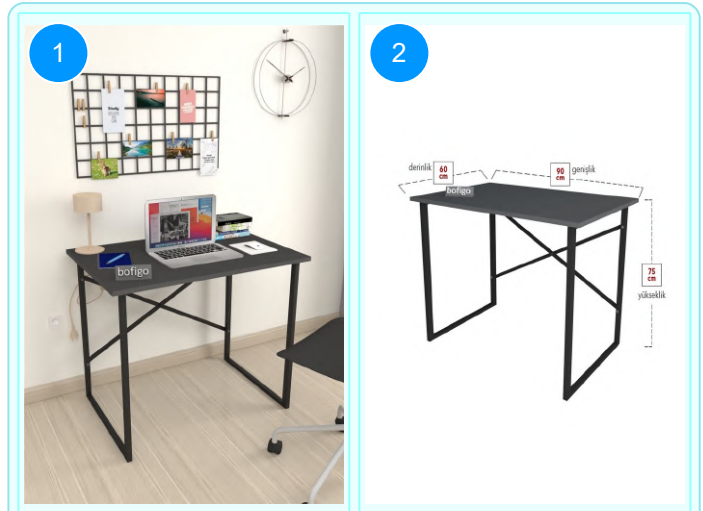

20-01-08 METAL STUDY DESK

Colour	Width cm.	Height cm.	Depth cm.	Kg	CBM
ANTHRACITE	90	75	60	10	0,0362

Top Surface Material: 18mm Melamine Faced Particle Board
This product is delivered in one box.

CARTON NO:Carton 1
CARTON WEIGHT: 10,2 kg.
CARTON HEIGHT: 5,8 cm.
CARTON WIDTH:96 cm
CARTON DEPTH:65 cm.