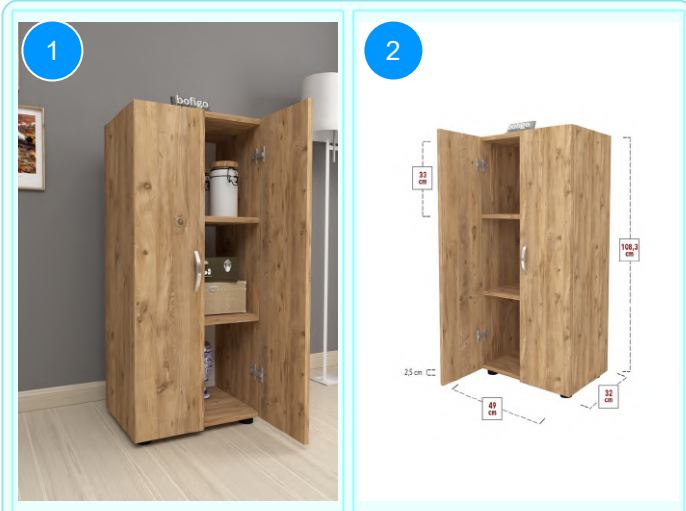

BOFIGO CATALOGUE | FURNITURES | MULTIPURPOSE CABINETS | MULTIPURPOSE CABINET 3 SHELF

12-53-02 MULTIPURPOSE CABINET 3 SHELF

Colour	Width cm.	Height cm.	Depth cm.	Kg	CBM
PINE	49	108,5	32	(2/1)14,8 (2/2) 5,8	0,0550

Top Surface Material: 18mm Melamine Faced Particle Board
This product is delivered in two boxes.

CARTON NO: Carton 1/2
CARTON WEIGHT:15 kg. / 6 kg.
CARTON HEIGHT: 10 cm. / 9 cm.
CARTON DEPTH: 34 cm./ 34 cm.
CARTON WIDTH: 115 cm. / 52 cm.