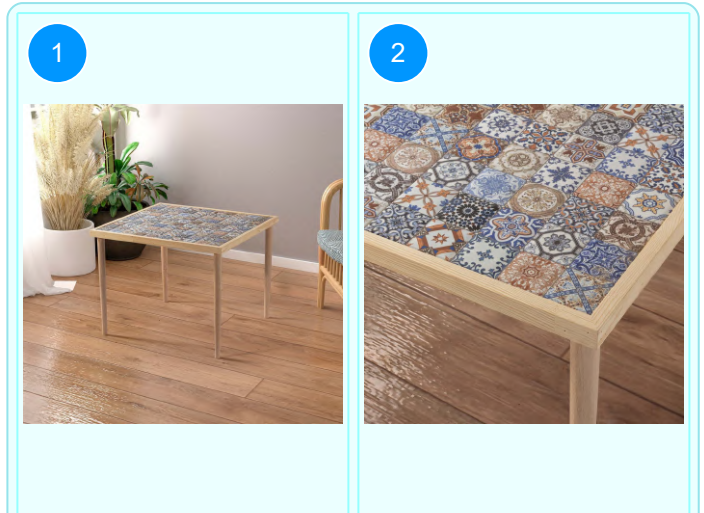

62*62 TILE PATTERNED TABLE 62*62

Colour	Width cm.	Height cm.	Depth cm.	Kg	CBM
NATURAL	62	45	62	10	0,0357

Top Surface Material: 18mm Melamine Faced Particle Board
Leg Material: Hornbeam
This product is delivered in one box.

CARTON NO: Carton 1
CARTON WEIGHT: 10,2 kg.
CARTON HEIGHT: 7 cm.
CARTON DEPTH: 68 cm.
CARTON WIDTH: 75 cm.