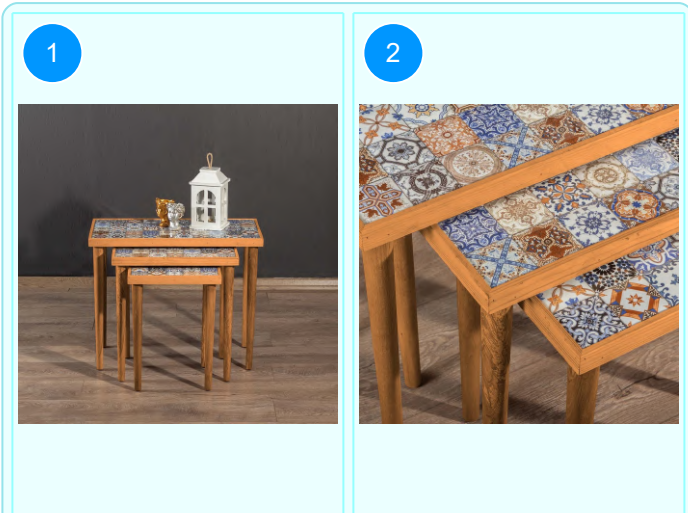

Top Surface Material: 18mm Melamine Faced Particle Board  
 Leg Material: Hornbeam  
 This product is delivered in one box.

CARTON NO: Carton 1  
 CARTON WEIGHT: 15,2 kg.  
 CARTON HEIGHT: 10 cm.  
 CARTON DEPTH: 106 cm.  
 CARTON WIDTH: 50 cm.