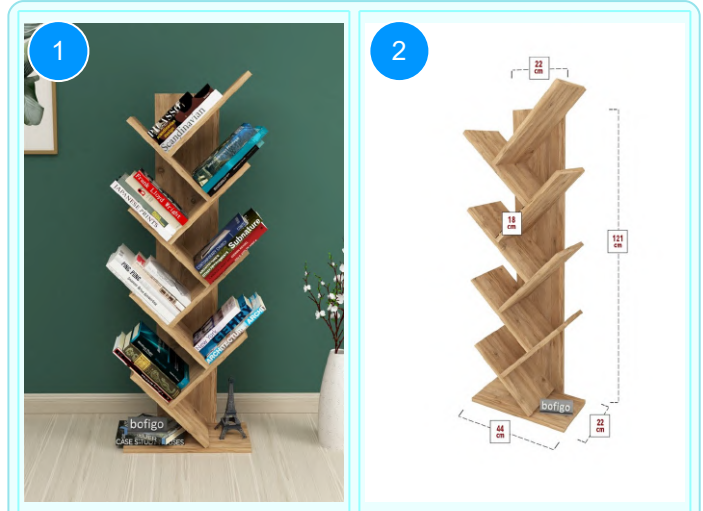

15-11-02 TREE BOOKSHELF

Colour	Width cm.	Height cm.	Depth cm.	Kg	CBM
PINE	44	121	22	11,3	0,0284

Top Surface Material: 18mm Melamine Faced Particle Board
This product is delivered in one box.

CARTON NO:Carton 1
CARTON WEIGHT: 11,5 kg.
CARTON HEIGHT: 8,5 cm.
CARTON WIDTH: 128,5 cm.
CARTON DEPTH: 26 cm.