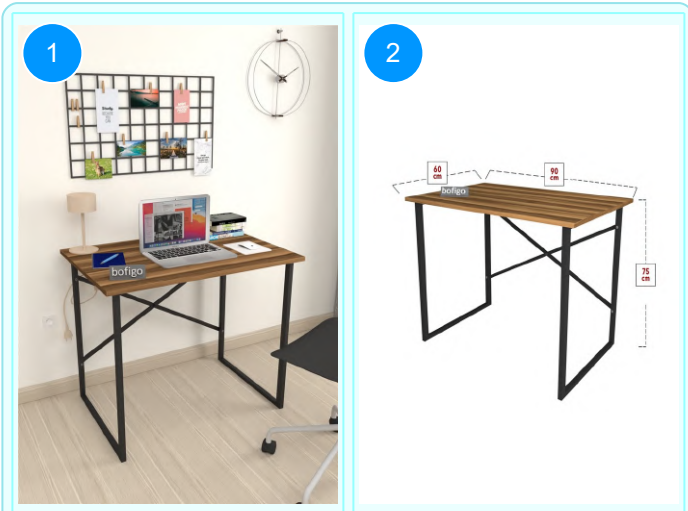

20-01-07 METAL STUDY DESK

Colour	Width cm.	Height cm.	Depth cm.	Kg	CBM
WALNUT	90	75	60	10	0,0362

Top Surface Material: 18mm Melamine Faced Particle Board
This product is delivered in one box.

CARTON NO:Carton 1
CARTON WEIGHT: 10,2 kg.
CARTON HEIGHT: 5,8 cm.
CARTON WIDTH:96 cm
CARTON DEPTH:65 cm.