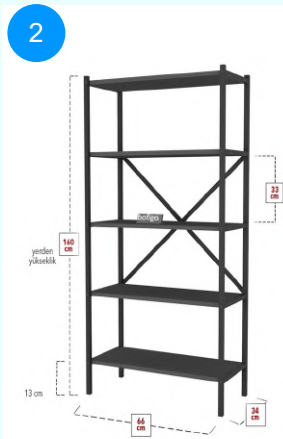

BOFIGO CATALOGUE | FURNITURES | KITCHEN ORGANIZERS | LARGE KITCHEN CABINET

13-05-08 5 SHELVES KITCHEN ORGANIZER

Colour	Width cm.	Height cm.	Depth cm.	Kg	CBM
ANTHRACITE	66	160	34	15,8	0,0638

Top Surface Material: 18mm Particle Board
Leg Material: 20*20 0,7mm profile
This product is delivered in one box.

CARTON NO: Carton 1
CARTON WEIGHT: 16 kg.
CARTON HEIGHT: 11 cm.
CARTON DEPTH: 36 cm.
CARTON WIDTH: 161 cm.