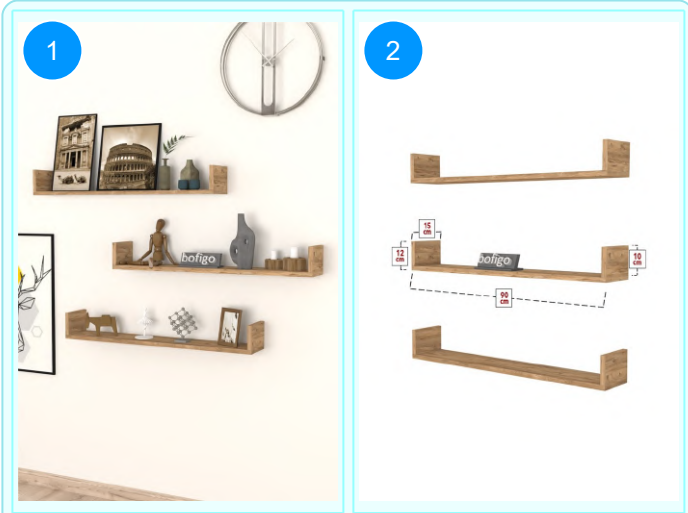

BOFIGO CATALOGUE | FURNITURES | CLOTHES HANGERS | FLYING SHELVES

13-12-02 FLYING SHELF 90 CM

Colour	Width cm.	Height cm.	Depth cm.	Kg	CBM
PINE	90	10	15	6,5	0,0201

Top Surface Material: 18mm Melamine Faced Particle Board
This product is delivered in one box.

CARTON NO: Carton 1
CARTON WEIGHT: 6,7 kg.
CARTON HEIGHT: 11 cm.
CARTON DEPTH: 18,8 cm.
CARTON WIDTH: 97,3 cm.