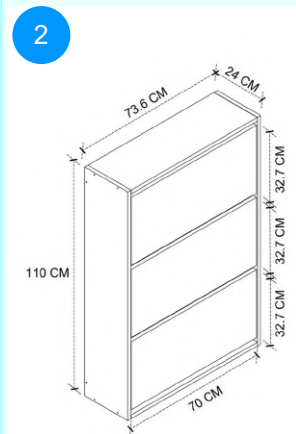

18-03-82 DECORATIVE SHOERACK

Colour	Width cm.	Height cm.	Depth cm.	Kg	CBM
ANTHRACITE-PINE	73,6	110	24	(2/1)11,8 (2/2)11,1	0,0670

Top Surface Material: 18mm Melamine Faced Particle Board
This product is delivered in two boxes.

CARTON NO: Carton 1/2
CARTON WEIGHT: 12 kg. / 11,3 kg.
CARTON HEIGHT: 10,3 cm. / 12,5 cm.
CARTON DEPTH: 36,5 cm. / 26 cm.
CARTON WIDTH: 76 cm. / 118 cm.