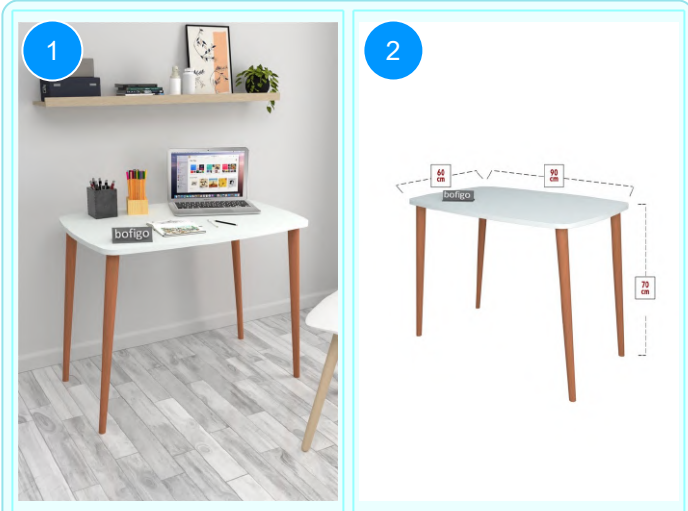

BOFIGO CATALOGUE | FURNITURES | DESKS | WOODEN LEG TABLES

20-20-01 60X90 WOODEN TABLE

Colour	Width cm.	Height cm.	Depth cm.	Kg	CBM
WHITE	90	70	60	8,4	0,0451

Top Surface Material: 18mm Melamine Faced Particle Board
Leg Material: Wooden Conical Leg
This product is delivered in one box.

CARTON NO:Carton 1
CARTON WEIGHT: 8,4 kg.
CARTON HEIGHT: 7,5 cm.
CARTON WIDTH: 94 cm.
CARTON DEPTH:64 cm.