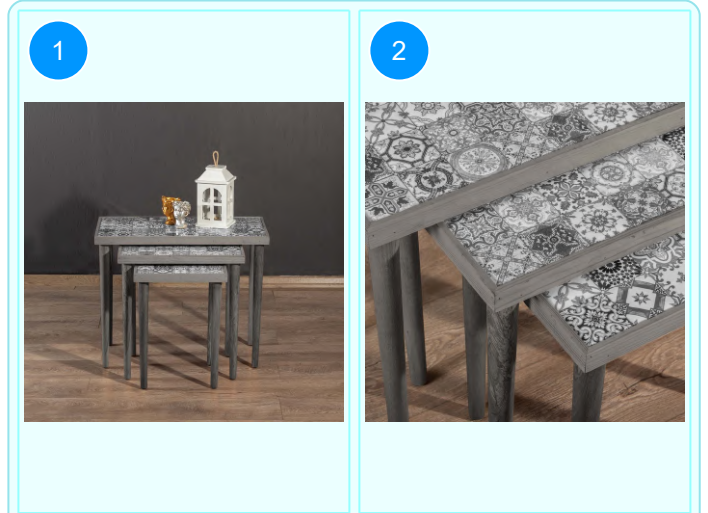

25*30 3 SET TILE PATTERNED TABLE

Colour	Width cm.	Height cm.	Depth cm.	Kg	CBM
GREY	62	50	32	15	0,0530

Top Surface Material: 18mm Melamine Faced Particle Board
Leg Material: Hornbeam
This product is delivered in one box.

CARTON NO: Carton 1
CARTON WEIGHT: 15,2 kg.
CARTON HEIGHT: 10 cm.
CARTON DEPTH: 106 cm.
CARTON WIDTH: 50 cm.