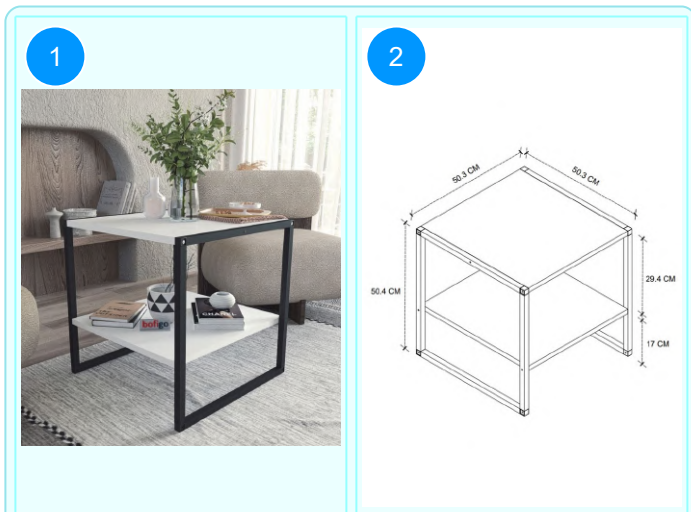

BOFIGO CATALOGUE | FURNITURES | TABLES | 50*50 METAL COFFEE TABLE

22-55-01 50*50 METAL COFFEE TABLE

Colour	Width cm.	Height cm.	Depth cm.	Kg	CBM
WHITE	50,3	50,4	50,3	7,3	0,028

Top Surface Material: 18mm Melamine Faced Particle Board
This product is delivered in one box.

CARTON NO: 1
CARTON WEIGHT: 7,3 kg.
CARTON HEIGHT: 9 cm.
CARTON DEPTH: 56,3 cm.
CARTON WIDTH: 55 cm.