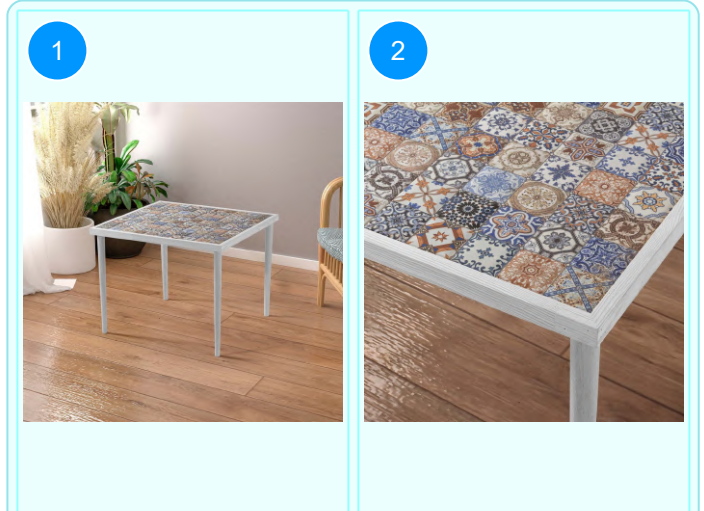

62*62 TILE PATTERNED TABLE 62*62

Colour	Width cm.	Height cm.	Depth cm.	Kg	CBM
WHITE	62	45	62	10	0,0357

Top Surface Material: 18mm Melamine Faced Particle Board
Leg Material: Hornbeam
This product is delivered in one box.

CARTON NO: Carton 1
CARTON WEIGHT: 10,2 kg.
CARTON HEIGHT: 7 cm.
CARTON DEPTH: 68 cm.
CARTON WIDTH: 75 cm.