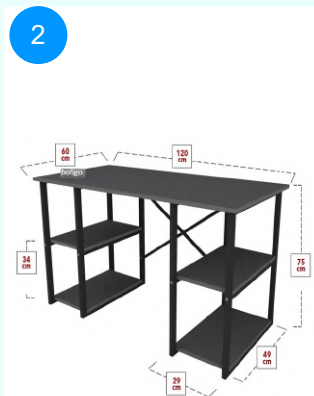

Top Surface Material: 18mm Melamine Faced Particle Board  
This product is delivered in one box.

CARTON NO:Carton 1  
CARTON WEIGHT: 21,6 kg.  
CARTON HEIGHT: 7,8 cm.  
CARTON WIDTH: 124,4 cm  
CARTON DEPTH:64,2 cm.