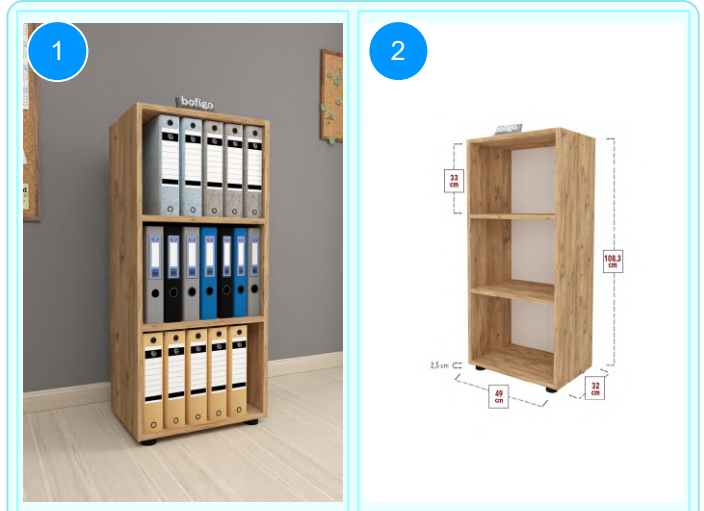

13-23-02 FOLDER WITH 3 SHELVES

Colour	Width cm.	Height cm.	Depth cm.	Kg	CBM
PINE	49	108,3	32	12,5	0,0398

Top Surface Material: 18mm Melamine Faced Particle Board
This product is delivered in one box.

CARTON NO: Carton 1
CARTON WEIGHT: 11,2 kg.
CARTON HEIGHT: 13,5 cm.
CARTON DEPTH: 26 cm.
CARTON WIDTH: 113,5 cm.