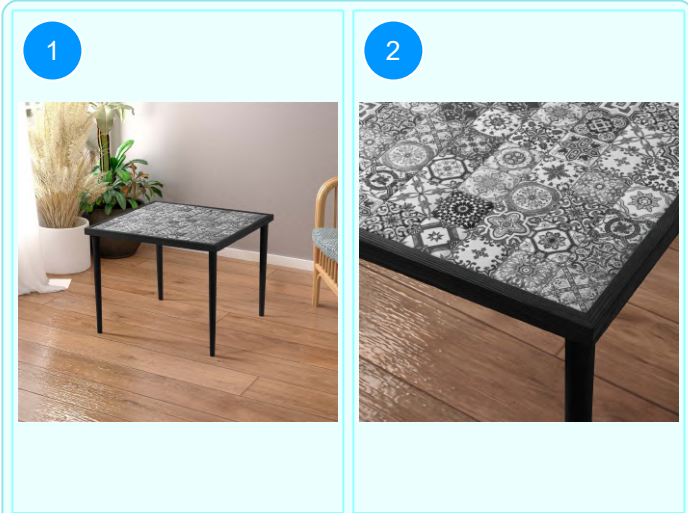

BOFIGO CATALOGUE | FURNITURES | TILE PATTERNED TABLES | 62*62 TILE PATTERNED TABLE

62*62 TILE PATTERNED TABLE 62*62

Colour	Width cm.	Height cm.	Depth cm.	Kg	CBM
BLACK	62	45	62	10	0,0357

Top Surface Material: 18mm Melamine Faced Particle Board
Leg Material: Hornbeam
This product is delivered in one box.

CARTON NO: Carton 1
CARTON WEIGHT: 10,2 kg.
CARTON HEIGHT: 7 cm.
CARTON DEPTH: 68 cm.
CARTON WIDTH: 75 cm.