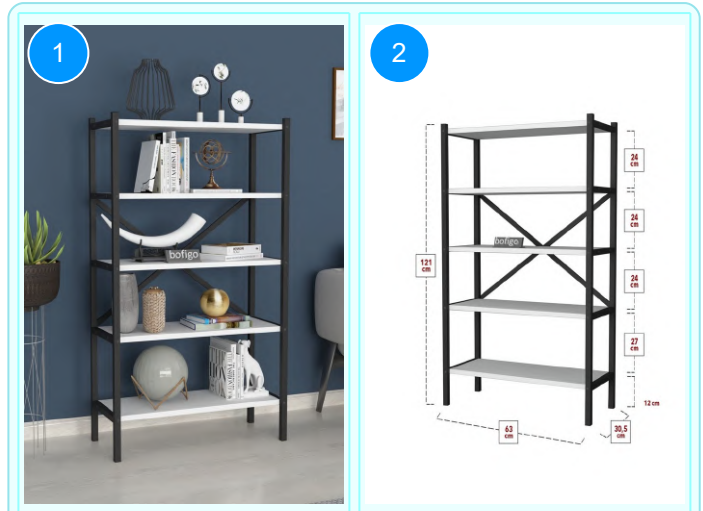

15-65-01 5 SHELVES URARTU BOOKSHELF

Colour	Width cm.	Height cm.	Depth cm.	Kg	CBM
WHITE	63	121	30,5	12	0,0600

Top Surface Material: 18mm Melamine Faced Particle Board
Leg Material: 20*20/30 0,7mm profile
This product is delivered in one box.

CARTON NO:Carton 1
CARTON WEIGHT: 12,2 kg.
CARTON HEIGHT: 10,3 cm.
CARTON WIDTH: 122,5 cm.
CARTON DEPTH: 22 cm.