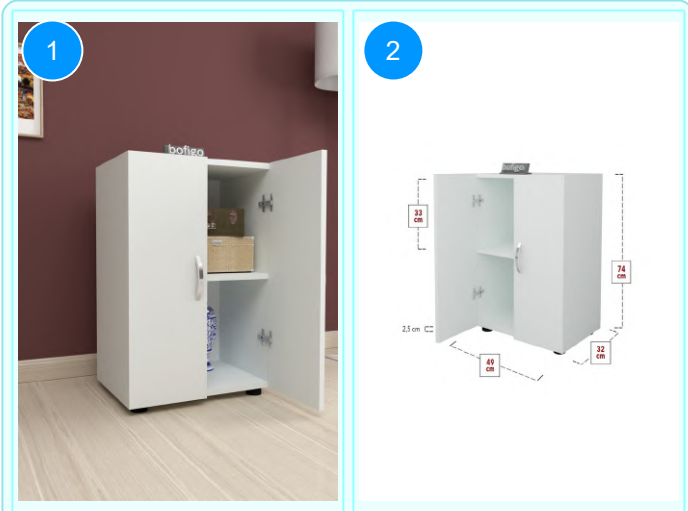

BOFIGO CATALOGUE | FURNITURES | MULTIPURPOSE CABINETS | MULTIPURPOSE CABINET 2 SHELF

12-52-01 MULTIPURPOSE CABINET 2 SHELF

Colour	Width cm.	Height cm.	Depth cm.	Kg	CBM
WHITE	49	74	32	(1/2)8,8 (2/2) 7,3	0,0382

Top Surface Material: 18mm Melamine Faced Particle Board
This product is delivered in two boxes.

CARTON NO: Carton 1/2
CARTON WEIGHT:9 kg. / 7.5 kg.
CARTON HEIGHT: 9 cm. / 7.5 cm.
CARTON DEPTH: 34 cm./ 53 cm.
CARTON WIDTH: 80 cm. / 34,5 cm.