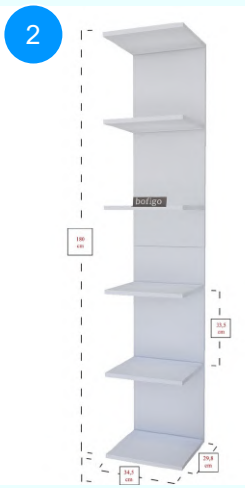

15-07-01 WALL MOUNTED BOOKCASE

Colour	Width cm.	Height cm.	Depth cm.	Kg	CBM
WHITE	34,5	180	29,8	14,6	0,0359

Top Surface Material: 18mm Melamine Faced Particle Board
This product is delivered in one box.

CARTON NO: Carton 1
CARTON WEIGHT: 14,8 kg.
CARTON HEIGHT: 9,5 cm.
CARTON WIDTH: 94,5 cm.
CARTON DEPTH: 40 cm.