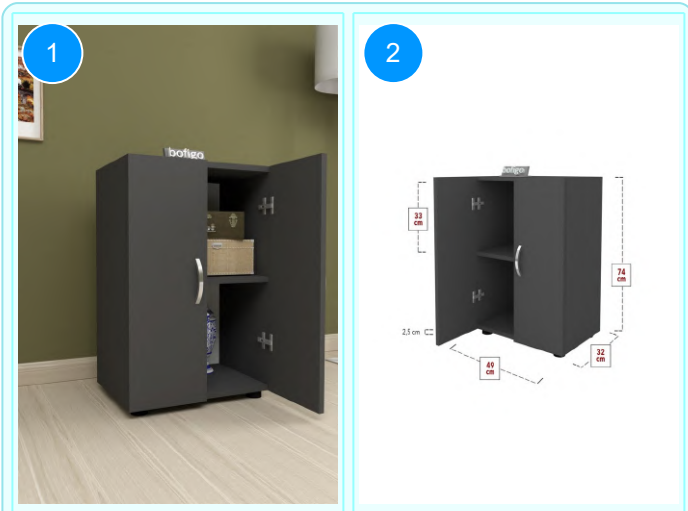

BOFIGO CATALOGUE | FURNITURES | MULTIPURPOSE CABINETS | MULTIPURPOSE CABINET 3 SHELF

12-52-08 MULTIPURPOSE CABINET 2 SHELF

Colour	Width cm.	Height cm.	Depth cm.	Kg	CBM
ANTHRACITE	49	74	32	(2/1)8,8 (2/2) 7,3	0,0382

Top Surface Material: 18mm Melamine Faced Particle Board
This product is delivered in two boxes.

CARTON NO: Carton 1/2
CARTON WEIGHT:9 kg. / 7.5 kg.
CARTON HEIGHT: 9 cm. / 7.5 cm.
CARTON DEPTH: 34 cm./ 53 cm.
CARTON WIDTH: 80 cm. / 34,5 cm.