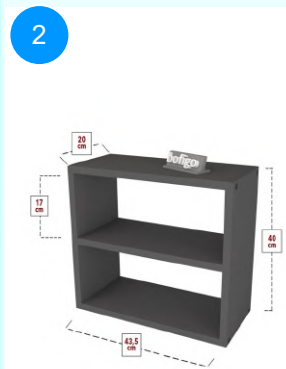

13-01-08 SPICE RACK FOR KITCHEN

Colour	Width cm.	Height cm.	Depth cm.	Kg	CBM
ANTHRACITE	43,5	40	20	4,5	0,0129

Top Surface Material: 18mm Melamine Faced Particle Board
This product is delivered in one box.

CARTON NO: Carton 1
CARTON WEIGHT: 4,7 kg.
CARTON HEIGHT: 11,2 cm.
CARTON DEPTH: 24,5 cm.
CARTON WIDTH: 47 cm.