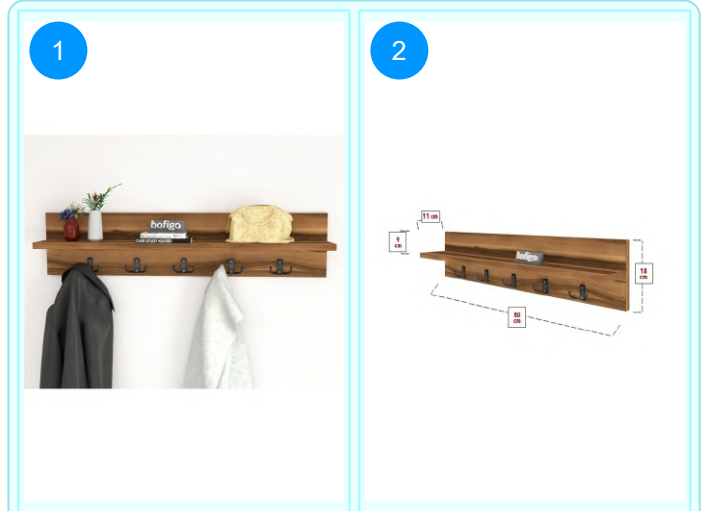

21-12-07 WALL MOUNTED CLOTHES HANGER 80 CM

Colour	Width cm.	Height cm.	Depth cm.	Kg	CBM
WALNUT	80	18	11	3,1	0,0115

Top Surface Material: 18mm Melamine Faced Particle Board
This product is delivered in one box.

CARTON NO: Carton 1
CARTON WEIGHT: 3,3 kg.
CARTON HEIGHT: 6,2 cm.
CARTON DEPTH: 21,7 cm.
CARTON WIDTH: 85,3 cm.