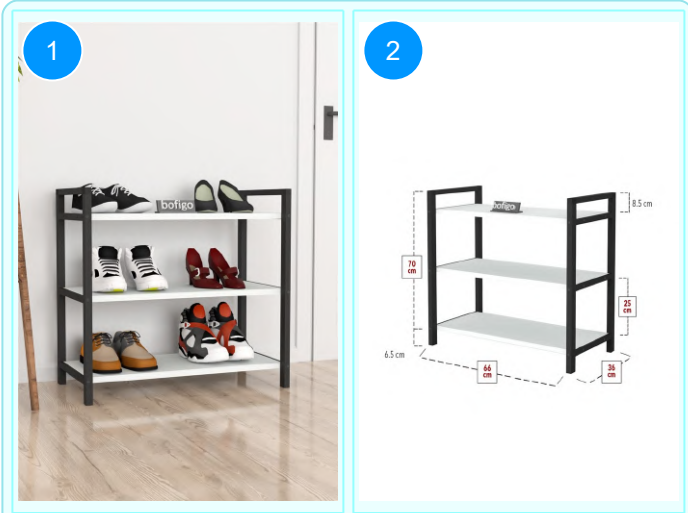

BOFIGO CATALOGUE | FURNITURES | SHOERACKS | 3 SHELVES METAL SHOE RACK

18-01-01 3 SHELVES METAL SHOE RACK

Colour	Width cm.	Height cm.	Depth cm.	Kg	CBM
WHITE	66	70	36	9,2	0,0346

Top Surface Material: 18mm Melamine Faced Particle Board
This product is delivered in one box.

CARTON NO: Carton 1
CARTON WEIGHT: 9,4 kg.
CARTON HEIGHT: 13 cm.
CARTON DEPTH: 37 cm.
CARTON WIDTH: 72 cm.