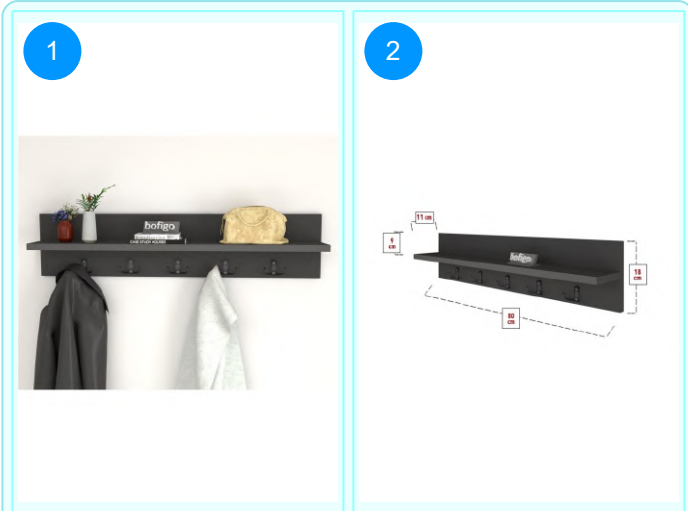

BOFIGO CATALOGUE | FURNITURES | CLOTHES HANGERS | METAL COAT HANGERS

21-12-08 WALL MOUNTED CLOTHES HANGER 80 CM

Colour	Width cm.	Height cm.	Depth cm.	Kg	CBM
ANTHRACITE	80	18	11	3,1	0,0115

Top Surface Material: 18mm Melamine Faced Particle Board
This product is delivered in one box.

CARTON NO: Carton 1
CARTON WEIGHT: 3,3 kg.
CARTON HEIGHT: 6,2 cm.
CARTON DEPTH: 21,7 cm.
CARTON WIDTH: 85,3 cm.