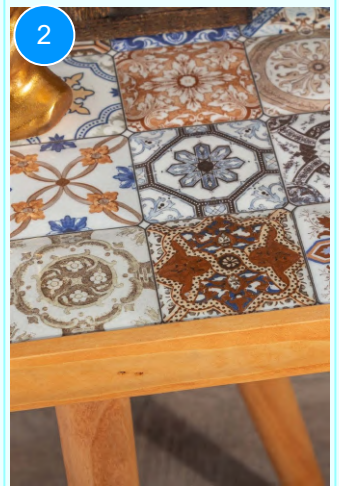

32*32 TILE PATTERNED TABLE 32*32

Colour	Width cm.	Height cm.	Depth cm.	Kg	CBM
BEECH	32	45	32	3,5	0,0137

Top Surface Material: 18mm Melamine Faced Particle Board
Leg Material: Hornbeam
This product is delivered in one box.

CARTON NO: Carton 1
CARTON WEIGHT: 3,7 kg.
CARTON HEIGHT: 10 cm.
CARTON DEPTH: 37 cm.
CARTON WIDTH: 37 cm.