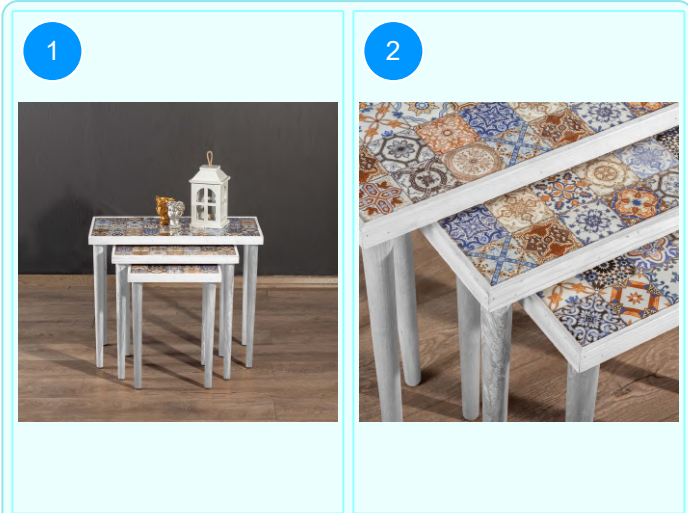

BOFIGO CATALOGUE | FURNITURES | TILE PATTERNED TABLES | 3 SET TILE PATTERNED TABLE

25*30 3 SET TILE PATTERNED TABLE

Colour	Width cm.	Height cm.	Depth cm.	Kg	CBM
WHITE	62	50	32	15	0,0530

Top Surface Material: 18mm Melamine Faced Particle Board
Leg Material: Hornbeam
This product is delivered in one box.

CARTON NO: Carton 1
CARTON WEIGHT: 15,2 kg.
CARTON HEIGHT: 10 cm.
CARTON DEPTH: 106 cm.
CARTON WIDTH: 50 cm.