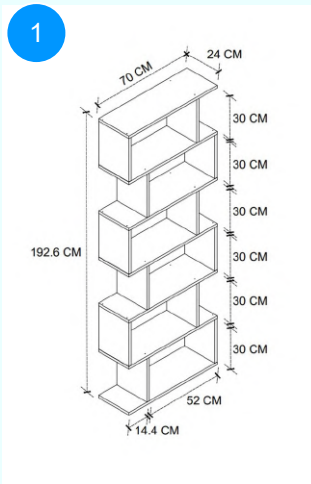

15-60-08 ZIGZAG BOOKSHELF WITH 6 SHELVES

Colour	Width cm.	Height cm.	Depth cm.	Kg	CBM
ANTHRACITE	70	192,6	24	23,5	0,051

Top Surface Material: 18mm Melamine Faced Particle Board
This product is delivered in one box.

CARTON NO:Carton 1
CARTON WEIGHT: 23,5 kg.
CARTON HEIGHT: 25 cm.
CARTON WIDTH: 74 cm.
CARTON DEPTH: 27,5 cm.