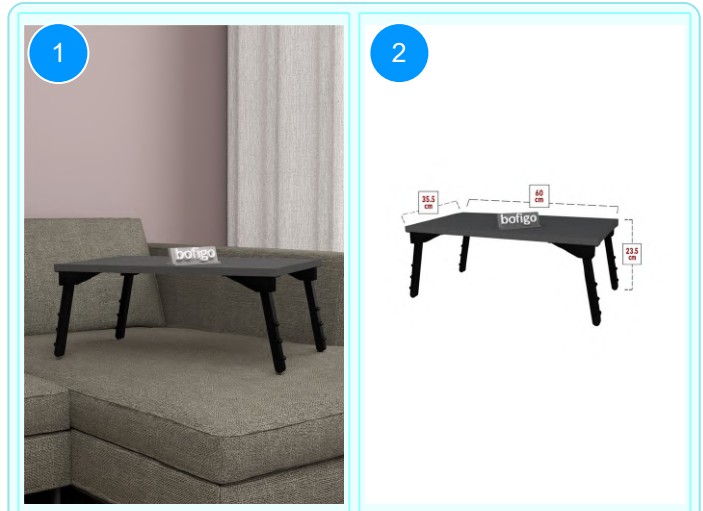

17-01-08 LAPTOP TABLE

Colour	Width cm.	Height cm.	Depth cm.	Kg	CBM
ANTHRACITE	60	23,5	35,5	3,1	

Top Surface Material: 18mm Melamine Faced Particle Board
Leg Material: Plastic Foot
This product is delivered in one box.

CARTON NO: Carton 1
CARTON WEIGHT: 3,3 kg.
CARTON HEIGHT: 5,5 cm.
CARTON DEPTH: 38,2 cm.
CARTON WIDTH: 66,3 cm.