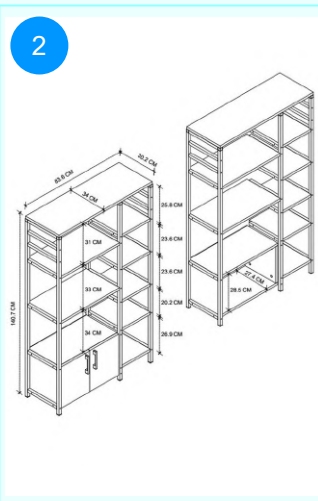

28-08-01 KITCHEN STAND WITH 2 DOORS AND 8 SHELVES

Colour	Width cm.	Height cm.	Depth cm.	Kg	CBM
WHITE	83,6	140,7	30,2	26,28	0,082

Top Surface Material: 18mm Particle Board
This product is delivered in two boxes.

CARTON NO: 1
CARTON WEIGHT: 25,2 kg.
CARTON HEIGHT: 15,8 cm.
CARTON DEPTH: 34,9
CARTON WIDTH: 144,2