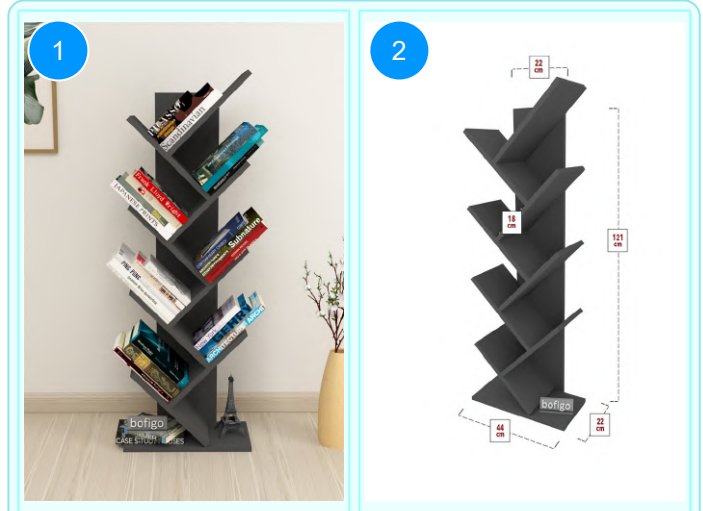

15-11-08 TREE BOOKSHELF

Colour	Width cm.	Height cm.	Depth cm.	Kg	CBM
ANTHRACITE	44	121	22	11,3	0,0284

Top Surface Material: 18mm Melamine Faced Particle Board
This product is delivered in one box.

CARTON NO:Carton 1
CARTON WEIGHT: 11,5 kg.
CARTON HEIGHT: 8,5 cm.
CARTON WIDTH: 128,5 cm.
CARTON DEPTH: 26 cm.