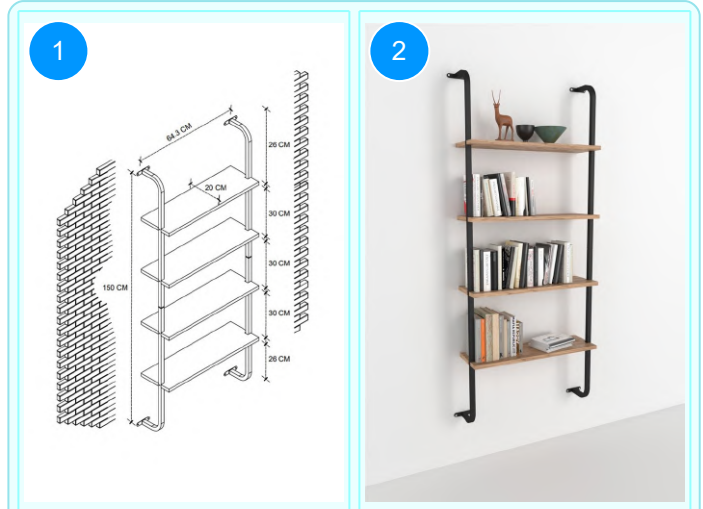

15-44-02 WALL MOUNTED 4 SHELVES METAL BOOKSHELF

Colour	Width cm.	Height cm.	Depth cm.	Kg	CBM
PINE	64,3	150	20	8	0,026

Top Surface Material: 18mm Melamine Faced Particle Board
Leg Material: 20*20/30 0,7mm profile
This product is delivered in one box.

CARTON NO:Carton 1
CARTON WEIGHT: 8 kg.
CARTON HEIGHT: 13 cm.
CARTON WIDTH: 24,5 cm.
CARTON DEPTH: 81 cm.