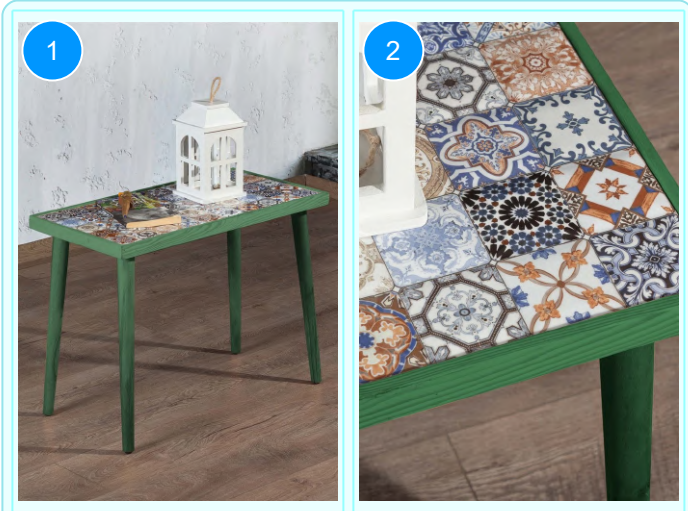

Top Surface Material: 18mm Melamine Faced Particle Board  
 Leg Material: Hornbeam  
 This product is delivered in one box.

CARTON NO: Carton 1  
 CARTON WEIGHT: 6,6 kg.  
 CARTON HEIGHT: 10 cm.  
 CARTON DEPTH: 37 cm.  
 CARTON WIDTH: 69 cm.