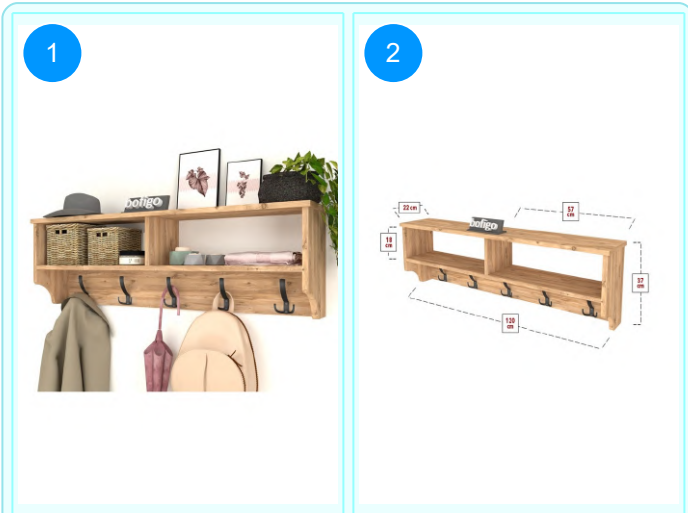

**21-11-02 WALL MOUNTED CLOTHES HANGER 120 CM**

Colour	Width cm.	Height cm.	Depth cm.	Kg	CBM
PINE	120	37	22	10,5	0,0288

Top Surface Material: 18mm Melamine Faced Particle Board  
 This product is delivered in one box.