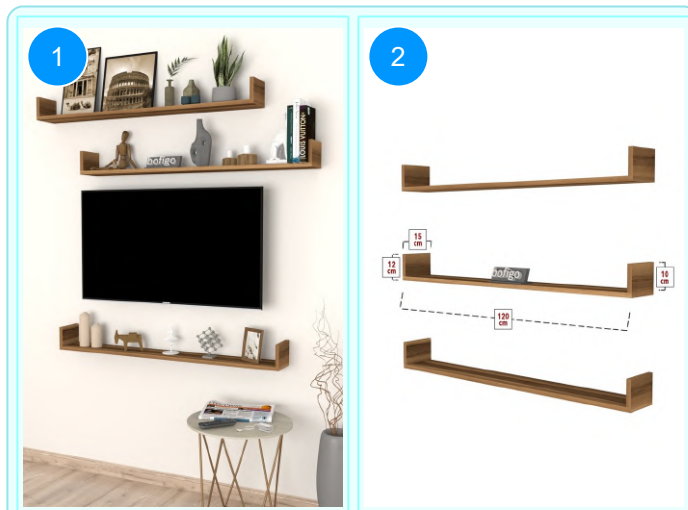

13-90-07 FLYING SHELF 120 CM

Colour	Width cm.	Height cm.	Depth cm.	Kg	CBM
WALNUT	120	10	15	8,8	0,0262

Top Surface Material: 18mm Melamine Faced Particle Board
This product is delivered in one box.

CARTON NO: Carton 1
CARTON WEIGHT: 8,8 kg.
CARTON HEIGHT: 11 cm.
CARTON DEPTH: 18,8 cm.
CARTON WIDTH: 127 cm.