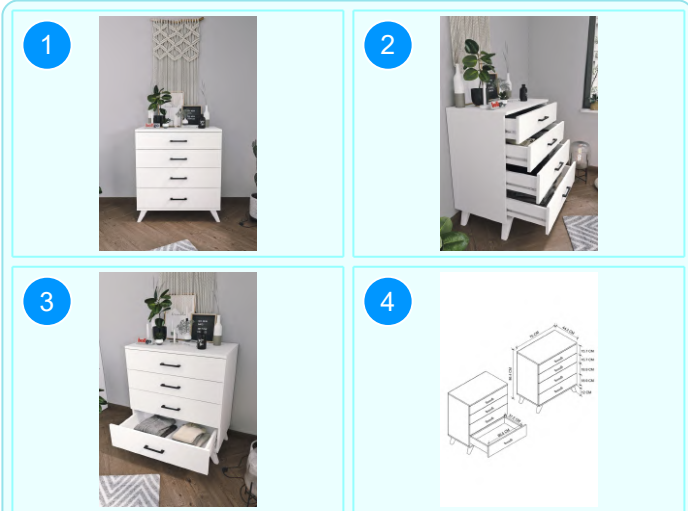

BOFIGO CATALOGUE | FURNITURES | DRESSERS

BOFIGO CATALOGUE | FURNITURES | DESKS | CHIPBOARD STUDY DESKS

27-02-01 DRESSER WITH LEG

Colour	Width cm.	Height cm.	Depth cm.	Kg	CBM
WHITE	76	85	44,2	40	0,095

Top Surface Material: 18mm Melamine Faced Particle Board
This product is delivered in two boxes.

CARTON NO	CARTON WEIGHT	CARTON HEIGHT
Carton 1	21 kg.	12,4 cm.
Carton 2	17 kg.	13,4 cm.