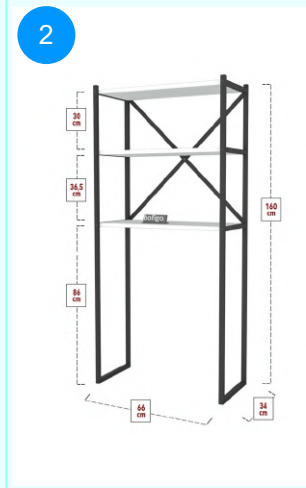

13-03-01 METAL BATHROOM ORGANIZER

Colour	Width cm.	Height cm.	Depth cm.	Kg	CBM
WHITE	66	160	34	11	0,0418

Top Surface Material: 18mm Melamine Faced Particle Board
Leg Material: 20*20 0,7mm profile
This product is delivered in one box.

CARTON NO: Carton 1
CARTON WEIGHT: 11,2 kg.
CARTON HEIGHT: 7,3 cm.
CARTON DEPTH: 35,5 cm.
CARTON WIDTH: 161,5 cm.