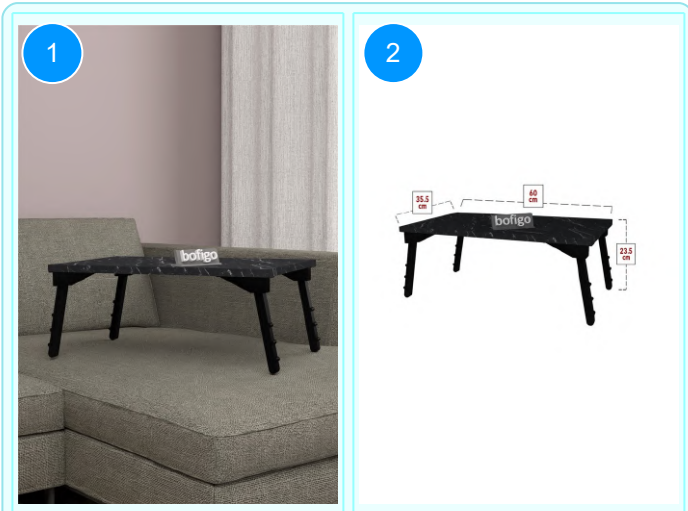

17-01-03 LAPTOP TABLE

Colour	Width cm.	Height cm.	Depth cm.	Kg	CBM
BENDIR	60	23,5	35,5	3,1	

Top Surface Material: 18mm Melamine Faced Particle Board
Leg Material: Plastic Foot
This product is delivered in one box.

CARTON NO: Carton 1
CARTON WEIGHT: 3,3 kg.
CARTON HEIGHT: 5,5 cm.
CARTON DEPTH: 38,2 cm.
CARTON WIDTH: 66,3 cm.