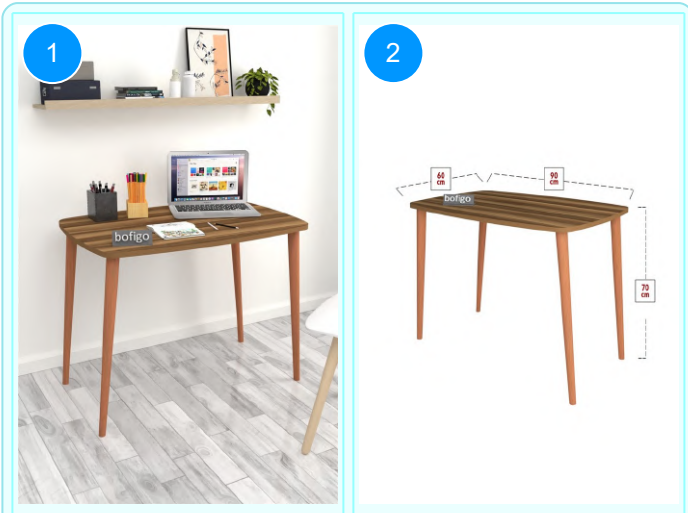

BOFIGO CATALOGUE | FURNITURES | DESKS | WOODEN LEG TABLES

20-20-07 60X90 WOODEN TABLE

Colour	Width cm.	Height cm.	Depth cm.	Kg	CBM
WALNUT	90	70	60	8,4	0,0451

Top Surface Material: 18mm Melamine Faced Particle Board
Leg Material: Wooden Conical Leg
This product is delivered in one box.

CARTON NO:Carton 1
CARTON WEIGHT: 8,4 kg.
CARTON HEIGHT: 7,5 cm.
CARTON WIDTH: 94 cm.
CARTON DEPTH:64 cm.