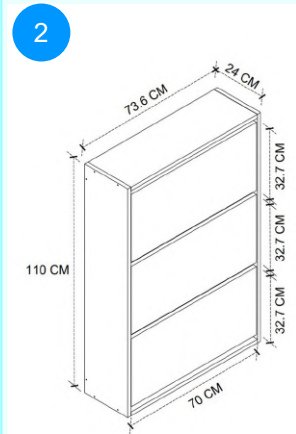

18-03-08 DECORATIVE SHOERACK

Colour	Width cm.	Height cm.	Depth cm.	Kg	CBM
ANTHRACITE	73,6	110	24	(2/1)11,8 (2/2)11,1	0,0670

Top Surface Material: 18mm Melamine Faced Particle Board
This product is delivered in two boxes.

CARTON NO: Carton 1/2
CARTON WEIGHT: 12 kg. / 11,3 kg.
CARTON HEIGHT: 10,3 cm. / 12,5 cm.
CARTON DEPTH: 36,5 cm. / 26 cm.
CARTON WIDTH: 76 cm. / 118 cm.