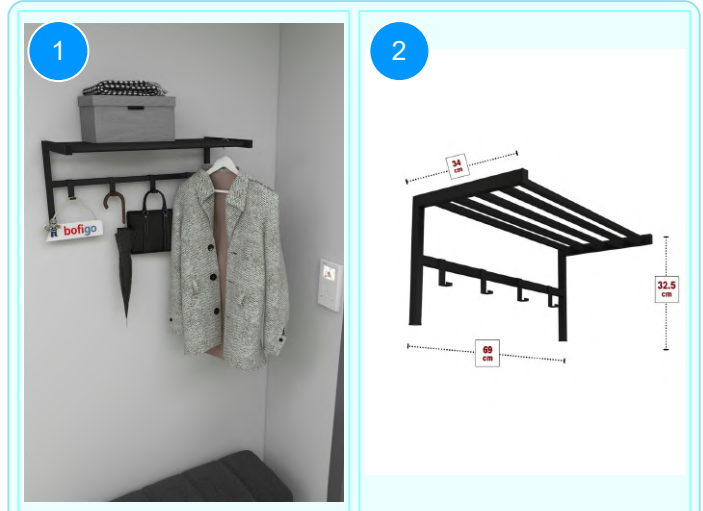

21-20-06 METAL COAT HANGER

Colour	Width cm.	Height cm.	Depth cm.	Kg	CBM
BLACK	69	32,5	34	2,1	0,0079

Top Surface Material: 20*20/30 0,7mm profile
This product is delivered in one box.

CARTON NO: Carton 1
CARTON WEIGHT: 2,3 kg.
CARTON HEIGHT: 3,2 cm.
CARTON DEPTH: 34 cm.
CARTON WIDTH: 73 cm.