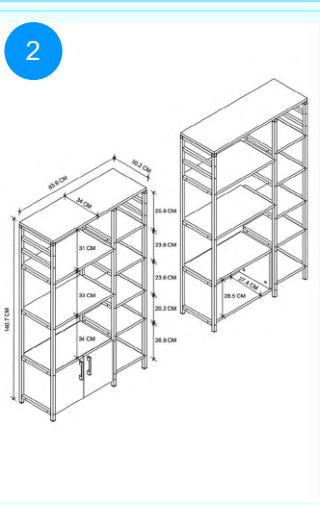

28-08-02 KITCHEN STAND WITH 2 DOORS AND 8 SHELVES

Colour	Width cm.	Height cm.	Depth cm.	Kg	CBM
PINE	83,6	140,7	30,2	26,28	0,082

Top Surface Material: 18mm Particle Board
This product is delivered in two boxes.

CARTON NO: 1
CARTON WEIGHT: 25,2 kg.
CARTON HEIGHT: 15,8 cm.
CARTON DEPTH: 34,9
CARTON WIDTH: 144,2