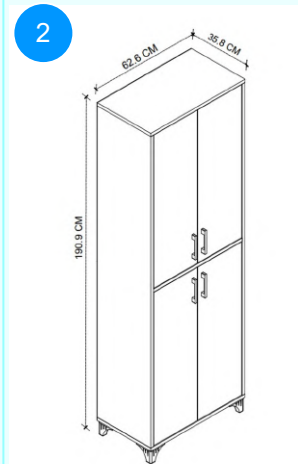

12-46-01 LARGE KITCHEN CABINET

Colour	Width cm.	Height cm.	Depth cm.	Kg	CBM
WHITE	62,6	190,9	35,8		0,0638

Top Surface Material: 18mm Particle Board
This product is delivered in two boxes.

CARTON NO: 1&2
CARTON WEIGHT: 17 kg. / 29 kg.
CARTON HEIGHT: 14 cm. / 10 cm.
CARTON DEPTH: 40 cm. / 40 cm.
CARTON WIDTH: 78,5 cm. / 185 cm.