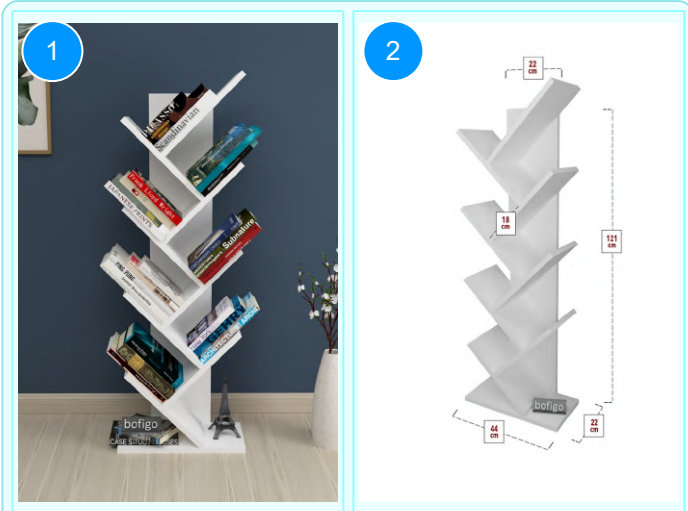

BOFIGO CATALOGUE | FURNITURES | BOOKSHELVES | TREE BOOKSHELF

15-11-01 TREE BOOKSHELF

Colour	Width cm.	Height cm.	Depth cm.	Kg	CBM
WHITE	44	121	22	11,3	0,0284

Top Surface Material: 18mm Melamine Faced Particle Board
This product is delivered in one box.

CARTON NO:Carton 1
CARTON WEIGHT: 11,5 kg.
CARTON HEIGHT: 8,5 cm.
CARTON WIDTH: 128,5 cm.
CARTON DEPTH: 26 cm.