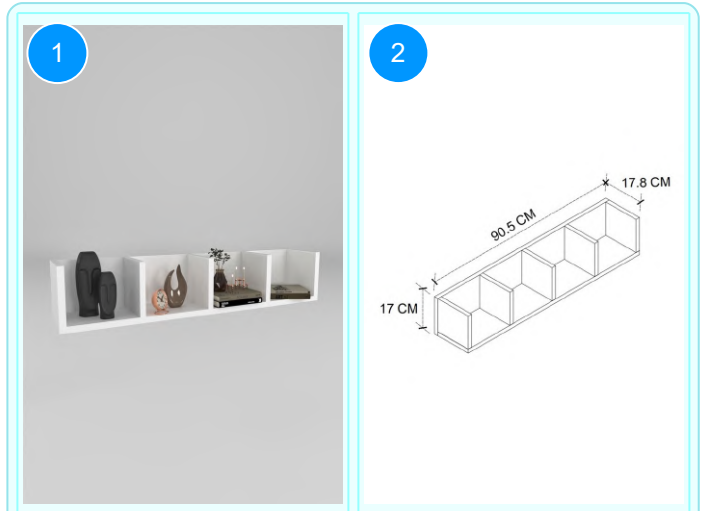

22-01-07-72-13-76 WALL MOUNTED SMALL BOOKSHELF

Colour	Width cm.	Height cm.	Depth cm.	Kg	CBM
WHITE	90,5	17	17,8	20	

Top Surface Material: 18mm Melamine Faced Particle Board
This product is delivered in one box.

CARTON NO: 1
CARTON WEIGHT: 5 kg.
CARTON HEIGHT: 7 cm.
CARTON DEPTH: 40 cm.
CARTON WIDTH: 96 cm