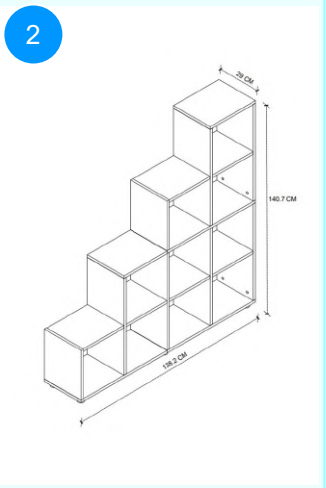

15-24-01 10 SHELVES - STAIR BOOKCASE

Colour	Width cm.	Height cm.	Depth cm.	Kg	CBM
WHITE	138,2	140	29	9	0,0147

Top Surface Material: 18mm Melamine Faced Particle Board
This product is delivered in two boxes.

CARTON NO: 1 & 2
CARTON WEIGHT: 18 / 13 kg.
CARTON HEIGHT: 16 / 12,5 cm.
CARTON WIDTH: 75 / 72 cm.
CARTON DEPTH: 33,5 / 33,5 cm.