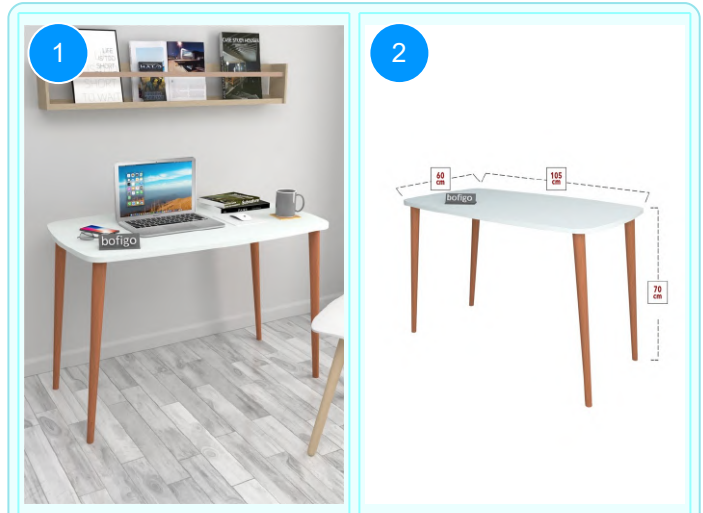

20-21-01 60X105 WOODEN TABLE

Colour	Width cm.	Height cm.	Depth cm.	Kg	CBM
WHITE	105	70	60	9,2	0,0556

Top Surface Material: 18mm Melamine Faced Particle Board
Leg Material: Wooden Conical Leg
This product is delivered in one box.

CARTON NO:Carton 1
CARTON WEIGHT: 9,2 kg.
CARTON HEIGHT: 7,8 cm.
CARTON WIDTH: 111,5 cm.
CARTON DEPTH:64 cm.