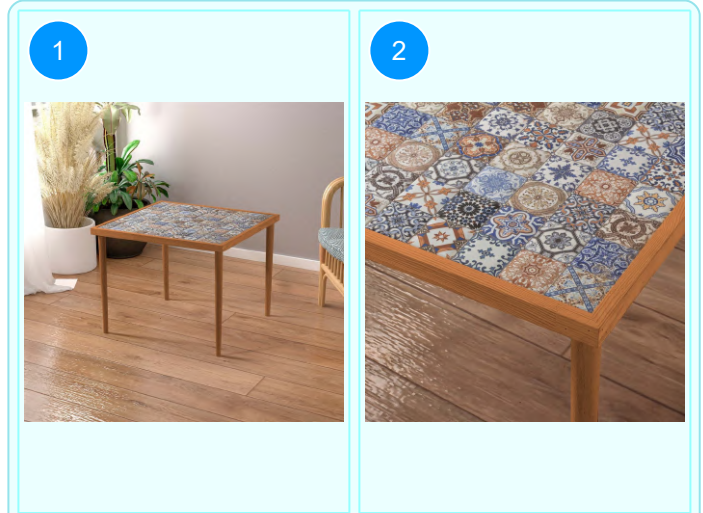

62*62 TILE PATTERNED TABLE 62*62

Colour	Width cm.	Height cm.	Depth cm.	Kg	CBM
BEECH	62	45	62	10	0,0357

Top Surface Material: 18mm Melamine Faced Particle Board
Leg Material: Hornbeam
This product is delivered in one box.

CARTON NO: Carton 1
CARTON WEIGHT: 10,2 kg.
CARTON HEIGHT: 7 cm.
CARTON DEPTH: 68 cm.
CARTON WIDTH: 75 cm.