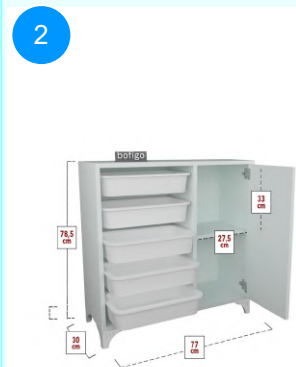

Top Surface Material: 18mm Melamine Faced Particle Board  
This product is delivered in one box.

CARTON NO: Carton 1  
CARTON WEIGHT: 22,2 kg.  
CARTON HEIGHT: 20 cm.  
CARTON DEPTH: 41 cm.  
CARTON WIDTH: 80 cm.