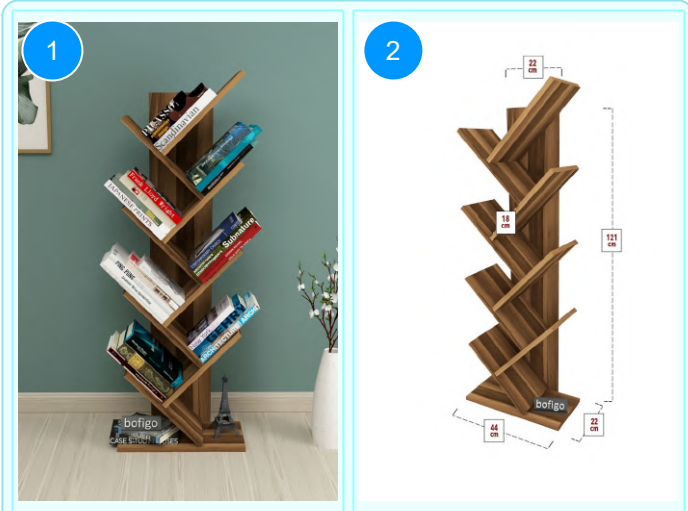

BOFIGO CATALOGUE | FURNITURES | BOOKSHELVES | TREE BOOKSHELF

15-11-07 TREE BOOKSHELF

Colour	Width cm.	Height cm.	Depth cm.	Kg	CBM
WALNUT	44	121	22	11,3	0,0284

Top Surface Material: 18mm Melamine Faced Particle Board
This product is delivered in one box.

CARTON NO:Carton 1
CARTON WEIGHT: 11,5 kg.
CARTON HEIGHT: 8,5 cm.
CARTON WIDTH: 128,5 cm.
CARTON DEPTH: 26 cm.