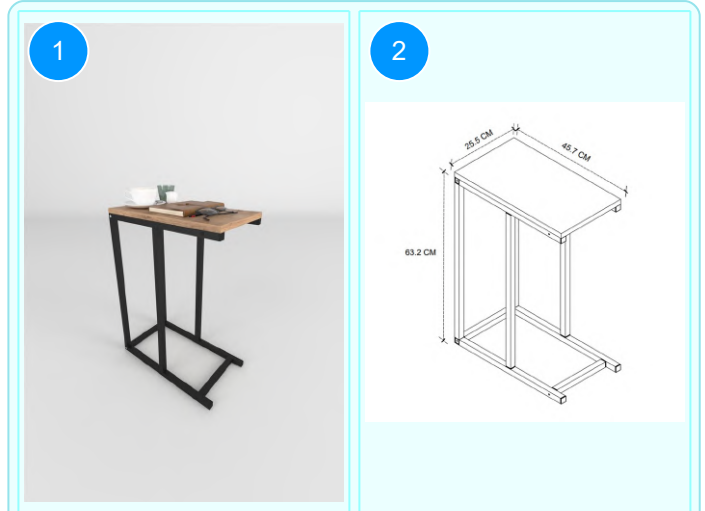

22-45-02 45*25 METAL SIDE TABLE

Colour	Width cm.	Height cm.	Depth cm.	Kg	CBM
PINE	25,5	63,2	45,7	3,9	0,009

Top Surface Material: 18mm Melamine Faced Particle Board
This product is delivered in one box.

CARTON NO: 1
CARTON WEIGHT: 3,9 kg.
CARTON HEIGHT: 5 cm.
CARTON DEPTH: 63,5 cm.
CARTON WIDTH: 29 cm.