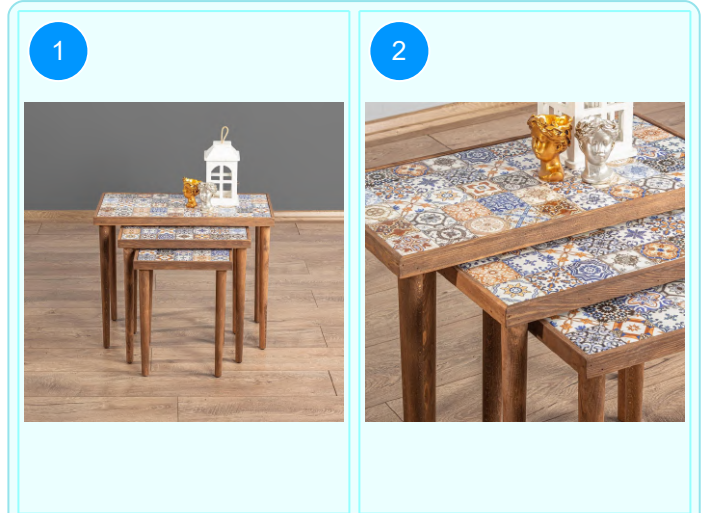

25*30 3 SET TILE PATTERNED TABLE

Colour	Width cm.	Height cm.	Depth cm.	Kg	CBM
WALNUT	62	50	32	15	0,0530

Top Surface Material: 18mm Melamine Faced Particle Board
Leg Material: Hornbeam
This product is delivered in one box.

CARTON NO: Carton 1
CARTON WEIGHT: 15,2 kg.
CARTON HEIGHT: 10 cm.
CARTON DEPTH: 106 cm.
CARTON WIDTH: 50 cm.