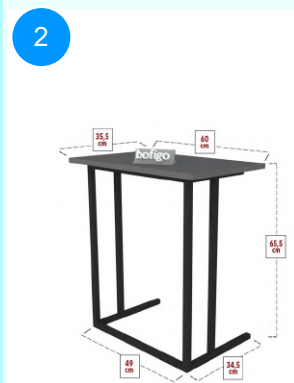

17-03-08 METAL LAPTOP TABLE

Colour	Width cm.	Height cm.	Depth cm.	Kg	CBM
ANTHRACITE	60	65,5	35,5	4,3	0,0123

Top Surface Material: 18mm Melamine Faced Particle Board
Leg Material: 20*20 0,7mm profile
This product is delivered in one box.

CARTON NO: Carton 1
CARTON WEIGHT: 4,5 kg.
CARTON HEIGHT: 3,5 cm.
CARTON DEPTH: 52,4 cm.
CARTON WIDTH: 67,3 cm.