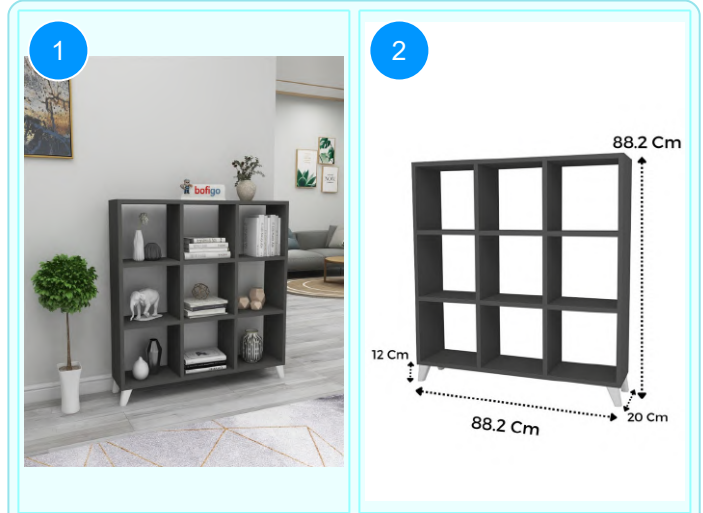

15-08-08 SQUARE/CUBE BOOKSHELF

Colour	Width cm.	Height cm.	Depth cm.	Kg	CBM
ANTHRACITE	88,2	88,2	20	16	0,0436

Top Surface Material: 18mm Melamine Faced Particle Board
This product is delivered in one box.

CARTON NO:Carton 1
CARTON WEIGHT: 16,2 kg.
CARTON HEIGHT: 18,4 cm.
CARTON WIDTH: 96 cm.
CARTON DEPTH: 24,7 cm.