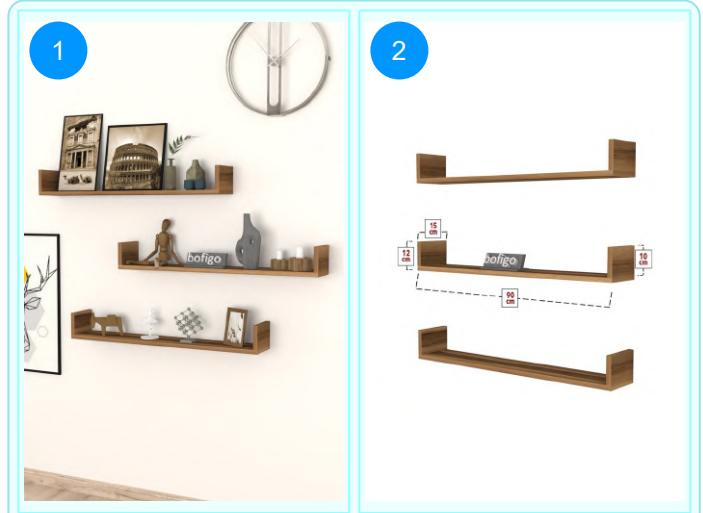

13-12-07 FLYING SHELF 90 CM

Colour	Width cm.	Height cm.	Depth cm.	Kg	CBM
WALNUT	90	10	15	6,5	0,0201

Top Surface Material: 18mm Melamine Faced Particle Board
This product is delivered in one box.

CARTON NO: Carton 1
CARTON WEIGHT: 6,7 kg.
CARTON HEIGHT: 11 cm.
CARTON DEPTH: 18,8 cm.
CARTON WIDTH: 97,3 cm.