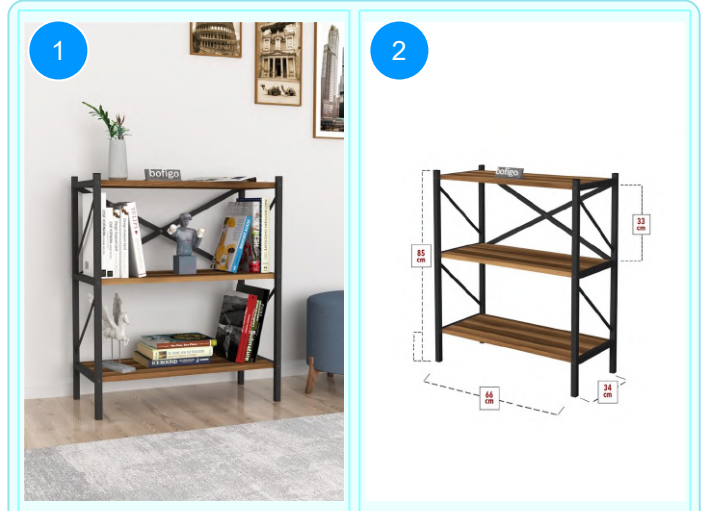

15-05-07 3 SHELVES METAL BOOKSHELF

Colour	Width cm.	Height cm.	Depth cm.	Kg	CBM
WALNUT	66	85	34	9,4	0,0346

Top Surface Material: 18mm Melamine Faced Particle Board
Leg Material: 20*20/30 0,7mm profile
This product is delivered in one box.

CARTON NO:Carton 1
CARTON WEIGHT: 9,6 kg.
CARTON HEIGHT: 11 cm.
CARTON WIDTH: 87,5 cm.
CARTON DEPTH: 35,5 cm.