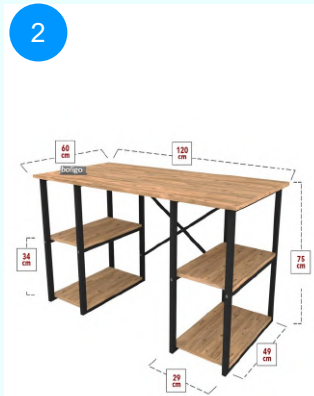

20-04-02 60X120 4 SHELVES METAL STUDY DESK

Colour	Width cm.	Height cm.	Depth cm.	Kg	CBM
PINE	120	75	60	21,4	0,0623

Top Surface Material: 18mm Melamine Faced Particle Board
This product is delivered in one box.

CARTON NO:Carton 1
CARTON WEIGHT: 21,6 kg.
CARTON HEIGHT: 7,8 cm.
CARTON WIDTH: 124,4 cm
CARTON DEPTH:64,2 cm.