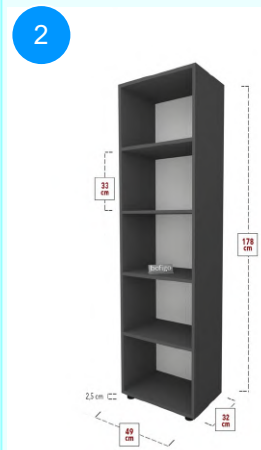

13-25-08 FOLDER WITH 5 SHELVES

Colour	Width cm.	Height cm.	Depth cm.	Kg	CBM
ANTHRACITE	49	178	32	22,8	0,0626

Top Surface Material: 18mm Melamine Faced Particle Board
This product is delivered in one box.

CARTON NO: Carton 1
CARTON WEIGHT: 17,9 kg.
CARTON HEIGHT: 13 cm.
CARTON DEPTH: 26 cm.
CARTON WIDTH: 180,5 cm.