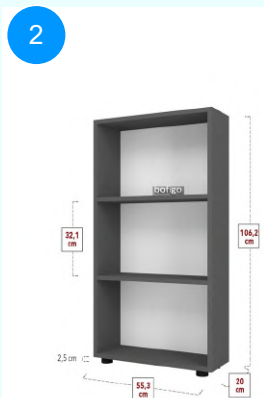

BOFIGO CATALOGUE | FURNITURES | BOOKSHELVES | 5 SHELVES CHIPBOARD BOOKSHELF

15-03-08 3 SHELVES CHIPBOARD BOOKSHELF

Colour	Width cm.	Height cm.	Depth cm.	Kg	CBM
ANTHRACITE	55,3	106,2	20	11,2	0,0398

Top Surface Material: 18mm Melamine Faced Particle Board
This product is delivered in one box.

CARTON NO:Carton 1
CARTON WEIGHT: 11,2 kg.
CARTON HEIGHT: 13,5 cm.
CARTON WIDTH: 113,5 cm.
CARTON DEPTH: 26 cm.