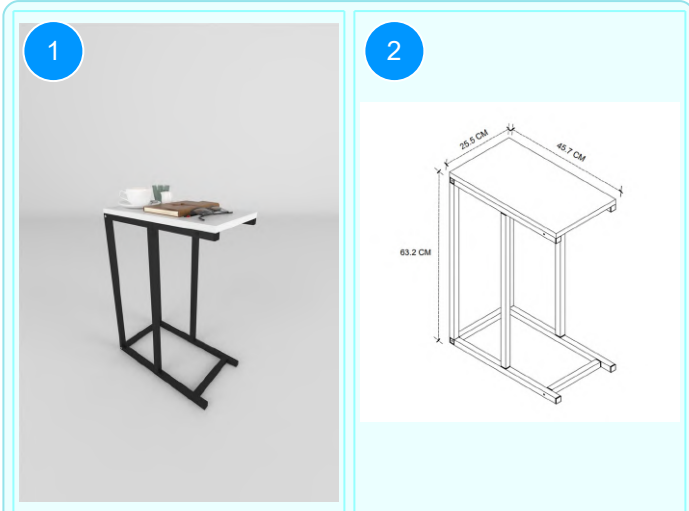

BOFIGO CATALOGUE | FURNITURES | TABLES | 45*25 METAL SIDE TABLE

22-45-01 45*25 METAL SIDE TABLE

Colour	Width cm.	Height cm.	Depth cm.	Kg	CBM
WHITE	25,5	63,2	45,7	3,9	0,009

Top Surface Material: 18mm Melamine Faced Particle Board
This product is delivered in one box.

CARTON NO: 1
CARTON WEIGHT: 3,9 kg.
CARTON HEIGHT: 5 cm.
CARTON DEPTH: 63,5 cm.
CARTON WIDTH: 29 cm.