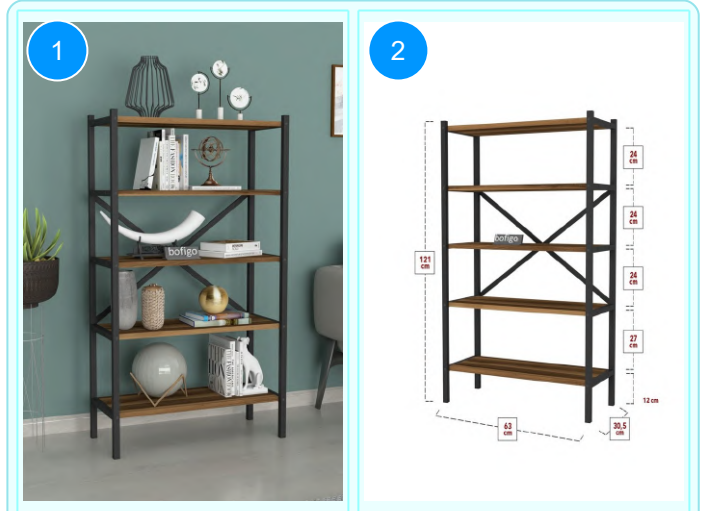

15-65-07 5 SHELVES URARTU BOOKSHELF

Colour	Width cm.	Height cm.	Depth cm.	Kg	CBM
WALNUT	63	121	30,5	12	0,0600

Top Surface Material: 18mm Melamine Faced Particle Board
Leg Material: 20*20/30 0,7mm profile
This product is delivered in one box.

CARTON NO:Carton 1
CARTON WEIGHT: 12,2 kg.
CARTON HEIGHT: 10,3 cm.
CARTON WIDTH: 122,5 cm.
CARTON DEPTH: 22 cm.