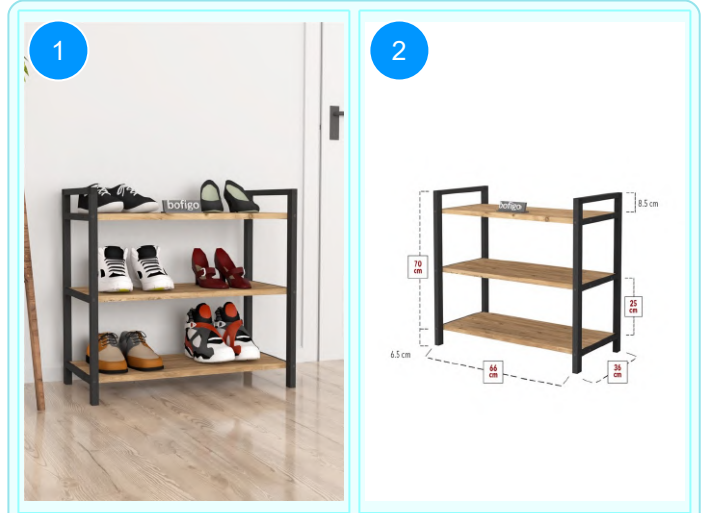

18-01-02 3 SHELVES METAL SHOE RACK

Colour	Width cm.	Height cm.	Depth cm.	Kg	CBM
PINE	66	70	36	9,2	0,0346

Top Surface Material: 18mm Melamine Faced Particle Board
This product is delivered in one box.

CARTON NO: Carton 1
CARTON WEIGHT: 9,4 kg.
CARTON HEIGHT: 13 cm.
CARTON DEPTH: 37 cm.
CARTON WIDTH: 72 cm.