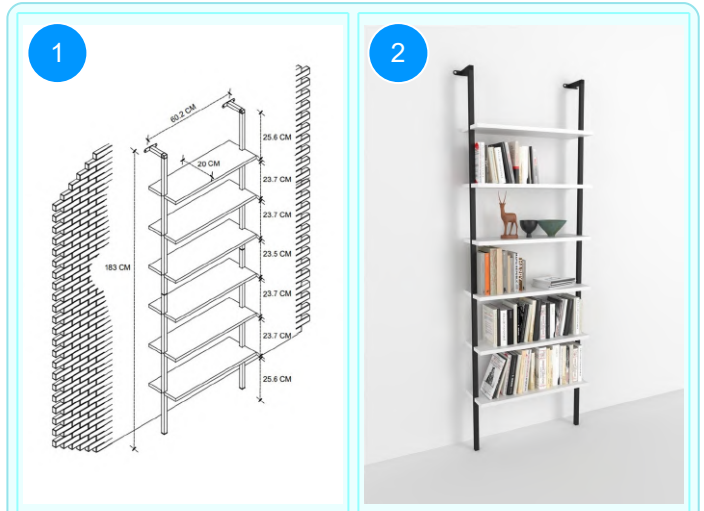

15-66-01 WALL MOUNTED 6 SHELVES METAL BOOKSHELF

Colour	Width cm.	Height cm.	Depth cm.	Kg	CBM
WHITE	60,2	183	20	10,5	0,033

Top Surface Material: 18mm Melamine Faced Particle Board
Leg Material: 20*20/30 0,7mm profile
This product is delivered in one box.

CARTON NO:Carton 1
CARTON WEIGHT: 10,5 kg.
CARTON HEIGHT: 14 cm.
CARTON WIDTH: 24,5 cm.
CARTON DEPTH: 97 cm.