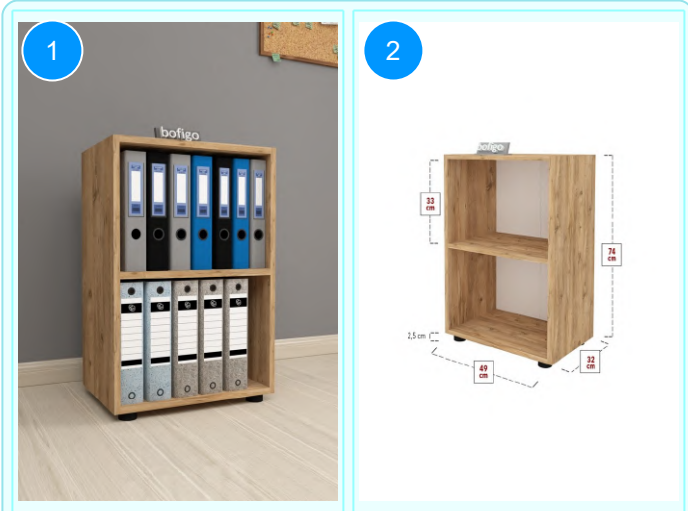

**BOFIGO CATALOGUE | FURNITURES | CLOTHES HANGERS | FOLDERS**

**13-22-02 FOLDER WITH 2 SHELVES**

Colour	Width cm.	Height cm.	Depth cm.	Kg	CBM
PINE	49	74	32	10,5	0,0251

Top Surface Material: 18mm Melamine Faced Particle Board  
This product is delivered in one box.