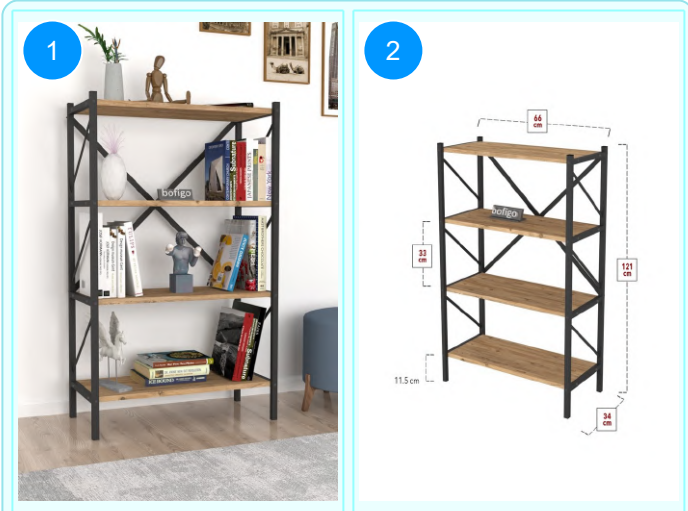

BOFIGO CATALOGUE | FURNITURES | BOOKSHELVES | 4 SHELVES METAL BOOKSHELF

15-09-02 4 SHELVES METAL BOOKSHELF

Colour	Width cm.	Height cm.	Depth cm.	Kg	CBM
PINE	66	121	34	13,1	0,0638

Top Surface Material: 18mm Melamine Faced Particle Board
Leg Material: 20*20/30 0,7mm profile
This product is delivered in one box.

CARTON NO:Carton 1
CARTON WEIGHT: 13,1 kg.
CARTON HEIGHT: 9 cm.
CARTON WIDTH: 130 cm.
CARTON DEPTH: 35,5 cm.