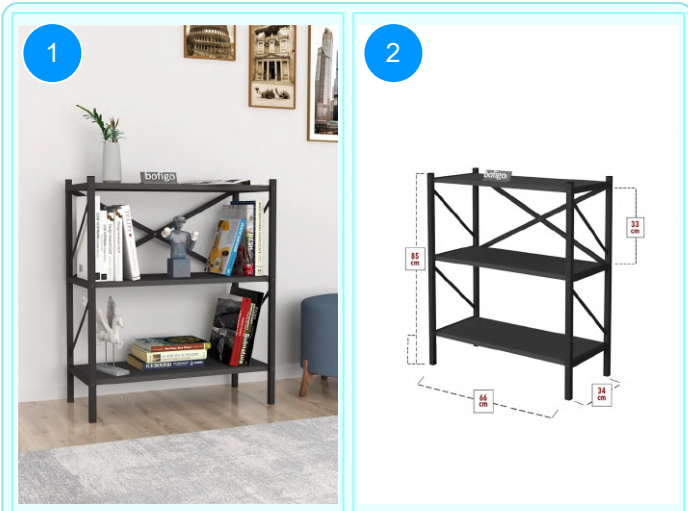

15-05-08 3 SHELVES METAL BOOKSHELF

Colour	Width cm.	Height cm.	Depth cm.	Kg	CBM
ANTHRACITE	66	85	34	9,4	0,0346

Top Surface Material: 18mm Melamine Faced Particle Board
Leg Material: 20*20/30 0,7mm profile
This product is delivered in one box.

CARTON NO:Carton 1
CARTON WEIGHT: 9,6 kg.
CARTON HEIGHT: 11 cm.
CARTON WIDTH: 87,5 cm.
CARTON DEPTH: 35,5 cm.