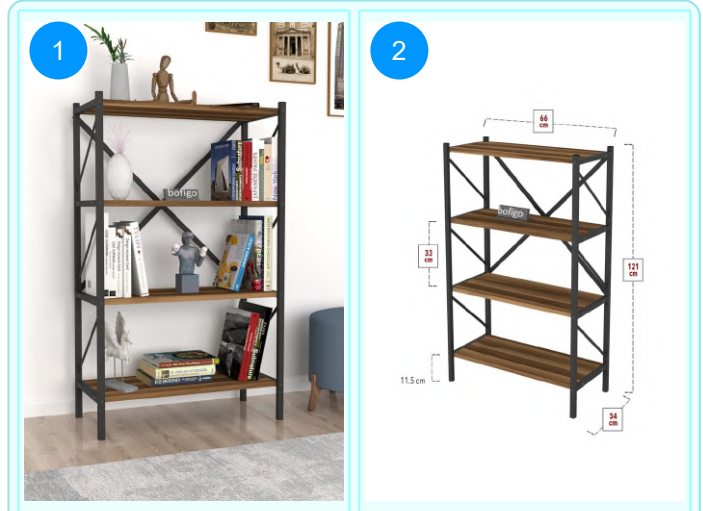

15-09-07 4 SHELVES METAL BOOKSHELF

Colour	Width cm.	Height cm.	Depth cm.	Kg	CBM
WALNUT	66	121	34	13,1	0,0638

Top Surface Material: 18mm Melamine Faced Particle Board
Leg Material: 20*20/30 0,7mm profile
This product is delivered in one box.

CARTON NO:Carton 1
CARTON WEIGHT: 13,1 kg.
CARTON HEIGHT: 9 cm.
CARTON WIDTH: 130 cm.
CARTON DEPTH: 35,5 cm.