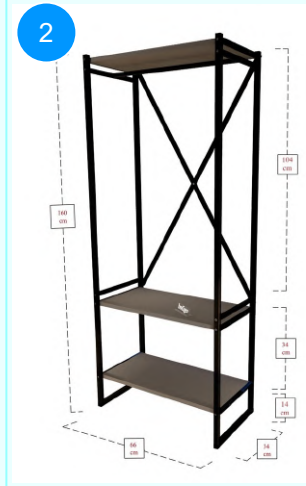

21-15-08 METAL COAT STAND, SHOE RACK

Colour	Width cm.	Height cm.	Depth cm.	Kg	CBM
ANTHRACITE	66	160	34	12,2	0,0414

Top Surface Material: 18mm Melamine Faced Particle Board
Leg Material: 20*20*0,7 mm. Profile
This product is delivered in one box.

CARTON NO: Carton 1
CARTON WEIGHT: 12,4 kg.
CARTON HEIGHT: 7,3 cm.
CARTON DEPTH: 35,5 cm.
CARTON WIDTH: 160 cm.