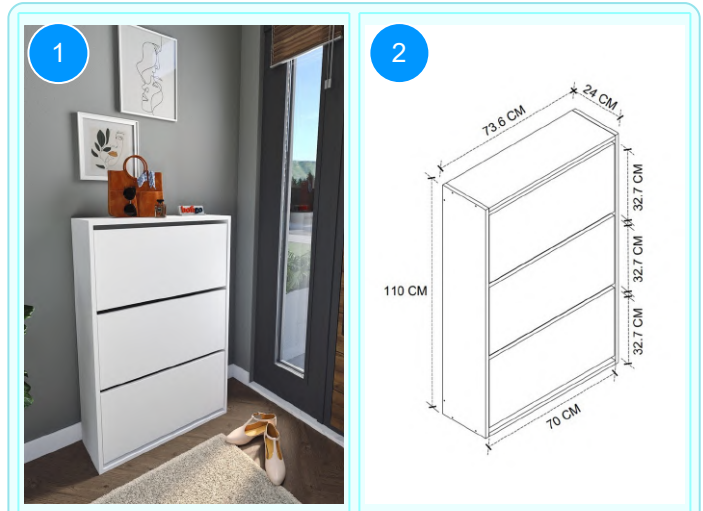

18-03-01 DECORATIVE SHOERACK

Colour	Width cm.	Height cm.	Depth cm.	Kg	CBM
WHITE	73,6	110	24	(2/1)11,8 (2/2)11,1	0,0670

Top Surface Material: 18mm Melamine Faced Particle Board
This product is delivered in two boxes.

CARTON NO: Carton 1/2
CARTON WEIGHT: 12 kg. / 11,3 kg.
CARTON HEIGHT: 10,3 cm. / 12,5 cm.
CARTON DEPTH: 36,5 cm. / 26 cm.
CARTON WIDTH: 76 cm. / 118 cm.