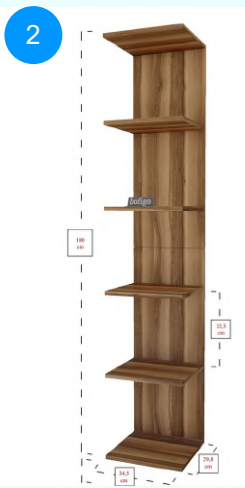

15-07-07 WALL MOUNTED BOOKCASE

Colour	Width cm.	Height cm.	Depth cm.	Kg	CBM
WALNUT	34,5	180	29,8	14,6	0,0359

Top Surface Material: 18mm Melamine Faced Particle Board
This product is delivered in one box.

CARTON NO: Carton 1
CARTON WEIGHT: 14,8 kg.
CARTON HEIGHT: 9,5 cm.
CARTON WIDTH: 94,5 cm.
CARTON DEPTH: 40 cm.