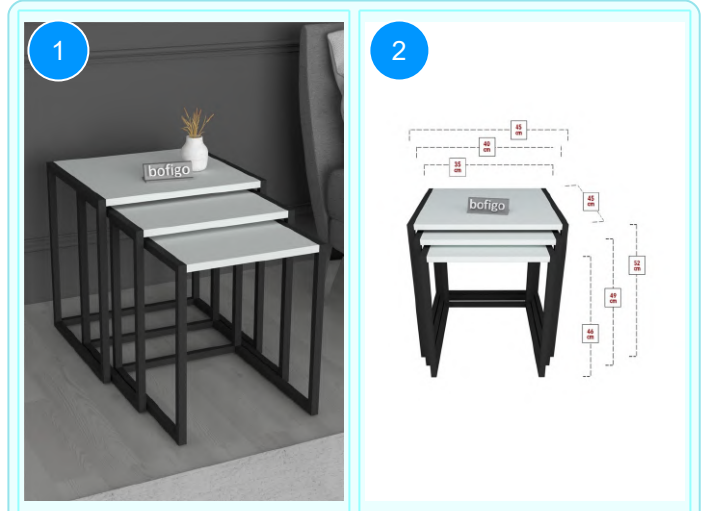

22-30-01 METAL NESTING TABLE

Colour	Width cm.	Height cm.	Depth cm.	Kg	CBM
WHITE	45	52	45	7,8	

Top Surface Material: 18mm Melamine Faced Particle Board
Leg Material: 20*20 0,7mm profile
This product is delivered in one box.

CARTON NO: Carton 1
CARTON WEIGHT: 8 kg.
CARTON HEIGHT: 13 cm.
CARTON DEPTH: 47 cm.
CARTON WIDTH: 56 cm.