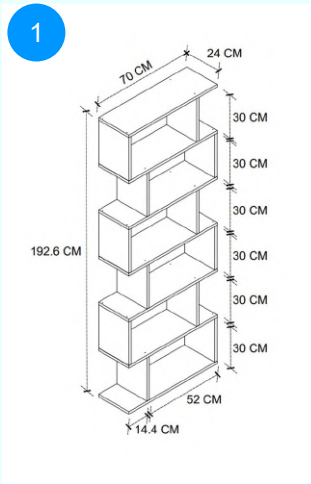

15-60-01 ZIGZAG BOOKSHELF WITH 6 SHELVES

Colour	Width cm.	Height cm.	Depth cm.	Kg	CBM
WHITE	70	192,6	24	23,5	0,051

Top Surface Material: 18mm Melamine Faced Particle Board
This product is delivered in one box.

CARTON NO:Carton 1
CARTON WEIGHT: 23,5 kg.
CARTON HEIGHT: 25 cm.
CARTON WIDTH: 74 cm.
CARTON DEPTH: 27,5 cm.