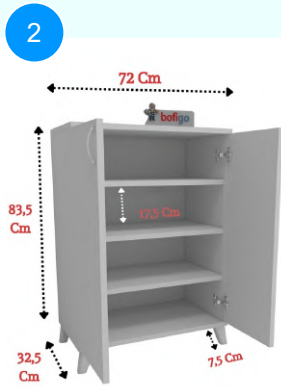

12-40-01 MULTIFUNCTIONEL KITCHEN CABINET WITH 4 SHELVES

Colour	Width cm.	Height cm.	Depth cm.	Kg	CBM
WHITE	72	83,5	32,5	22	

Top Surface Material: 18mm Melamine Faced Particle Board
This product is delivered in one box.

CARTON NO: Carton 1
CARTON WEIGHT: 22,2 kg.
CARTON HEIGHT: 20 cm.
CARTON DEPTH: 41 cm.
CARTON WIDTH: 80 cm.