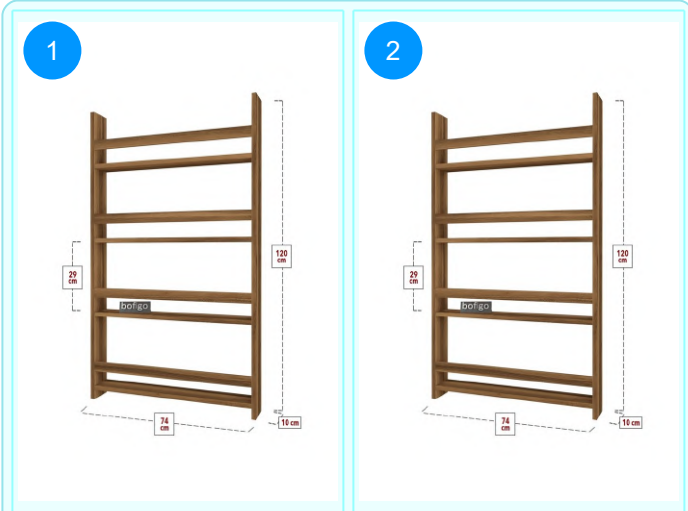

15-04-07 MONTESSORI BOOKSHELF 4 SHELVES

Colour	Width cm.	Height cm.	Depth cm.	Kg	CBM
WALNUT	74	120	10	8,3	0,0320

Top Surface Material: 18mm Melamine Faced Particle Board
This product is delivered in one box.

CARTON NO:Carton 1
CARTON WEIGHT: 8,5 kg.
CARTON HEIGHT: 14,3 cm.
CARTON WIDTH: 154,5 cm.
CARTON DEPTH: 14,5 cm.