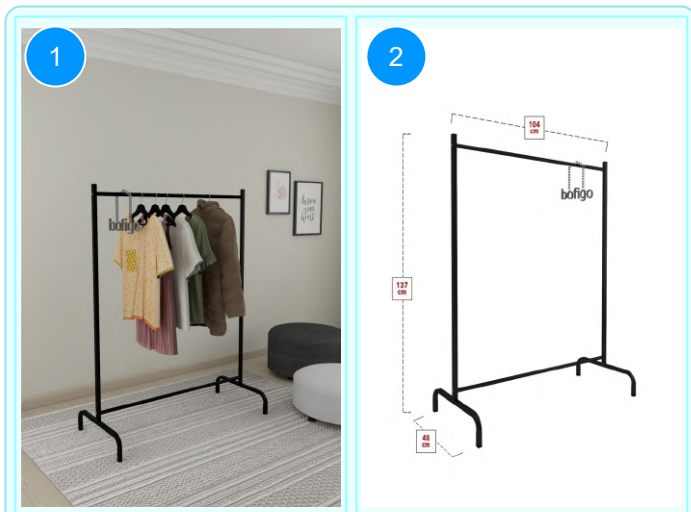

21-01-10 METAL CLOTHES HANGER

Colour	Width cm.	Height cm.	Depth cm.	Kg	CBM
BLACK	104	137	48	2	0,00755

This product is delivered in one box.