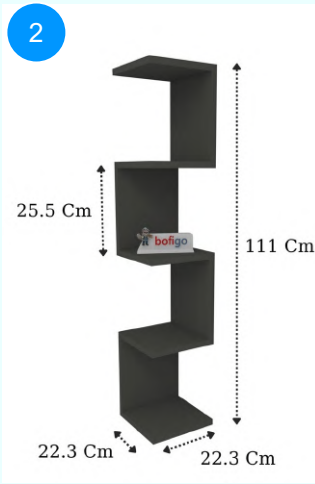

CARTON NO:Carton 1  
CARTON WEIGHT: 5,6 kg.  
CARTON HEIGHT: 17 cm.  
CARTON WIDTH: 32 cm.  
CARTON DEPTH: 27 cm.

**15-12-02 ZIGZAG BOOKSHELF**

Colour	Width cm.	Height cm.	Depth cm.	Kg	CBM
PINE	22,3	111	22,3	5,4	0,0147

Top Surface Material: 18mm Melamine Faced Particle Board  
This product is delivered in one box.

CARTON NO:Carton 1  
CARTON WEIGHT: 5,6 kg.  
CARTON HEIGHT: 17 cm.  
CARTON WIDTH: 32 cm.  
CARTON DEPTH: 27 cm.