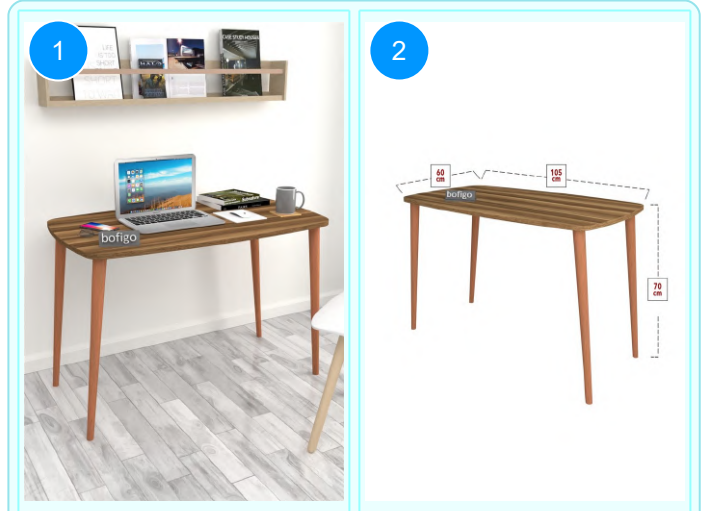

20-21-07 60X105 WOODEN TABLE

Colour	Width cm.	Height cm.	Depth cm.	Kg	CBM
WALNUT	105	70	60	9,2	0,0556

Top Surface Material: 18mm Melamine Faced Particle Board
Leg Material: Wooden Conical Leg
This product is delivered in one box.

CARTON NO:Carton 1
CARTON WEIGHT: 9,2 kg.
CARTON HEIGHT: 7,8 cm.
CARTON WIDTH: 111,5 cm
CARTON DEPTH:64 cm.