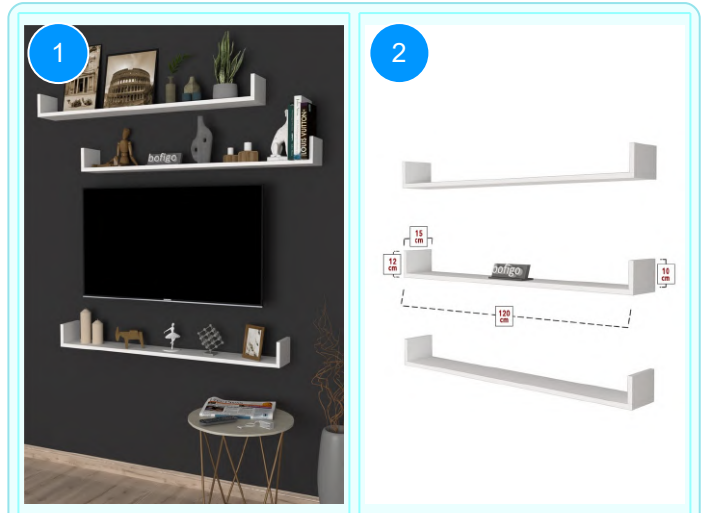

13-90-01 FLYING SHELF 120 CM

Colour	Width cm.	Height cm.	Depth cm.	Kg	CBM
WHITE	120	10	15	8,8	0,0262

Top Surface Material: 18mm Melamine Faced Particle Board
This product is delivered in one box.

CARTON NO: Carton 1
CARTON WEIGHT: 8,8 kg.
CARTON HEIGHT: 11 cm.
CARTON DEPTH: 18,8 cm.
CARTON WIDTH: 127 cm.