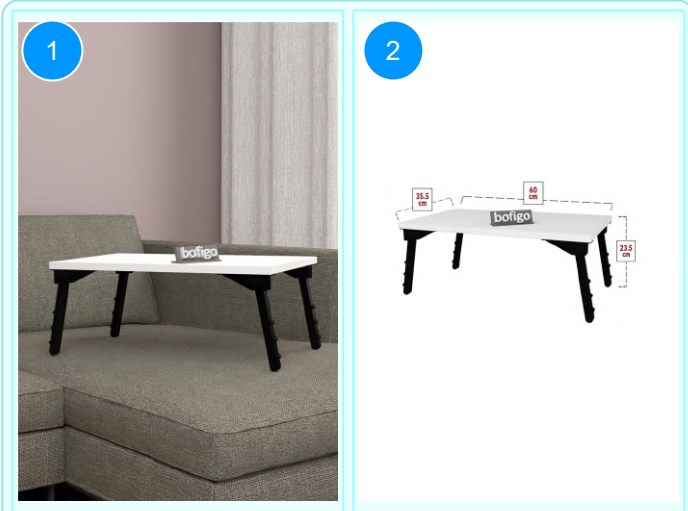

BOFIGO CATALOGUE | FURNITURES | TABLES | LAPTOP TABLES

17-01-01 LAPTOP TABLE

Colour	Width cm.	Height cm.	Depth cm.	Kg	CBM
WHITE	60	23,5	35,5	3,1	

Top Surface Material: 18mm Melamine Faced Particle Board
Leg Material: Plastic Foot
This product is delivered in one box.

CARTON NO: Carton 1
CARTON WEIGHT: 3,3 kg.
CARTON HEIGHT: 5,5 cm.
CARTON DEPTH: 38,2 cm.
CARTON WIDTH: 66,3 cm.