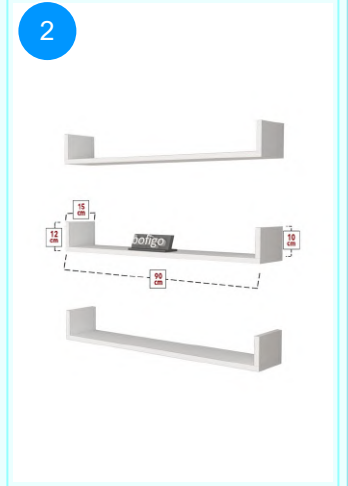

BOFIGO CATALOGUE | FURNITURES | CLOTHES HANGERS | FLYING SHELVES

13-12-01 FLYING SHELF 90 CM

Colour	Width cm.	Height cm.	Depth cm.	Kg	CBM
WHITE	90	10	15	6,5	0,0201

Top Surface Material: 18mm Melamine Faced Particle Board
This product is delivered in one box.

CARTON NO: Carton 1
CARTON WEIGHT: 6,7 kg.
CARTON HEIGHT: 11 cm.
CARTON DEPTH: 18,8 cm.
CARTON WIDTH: 97,3 cm.

FOLDABLE CHAIRS

Colour	Width cm.	Height cm.	Depth cm.	Kg	CBM