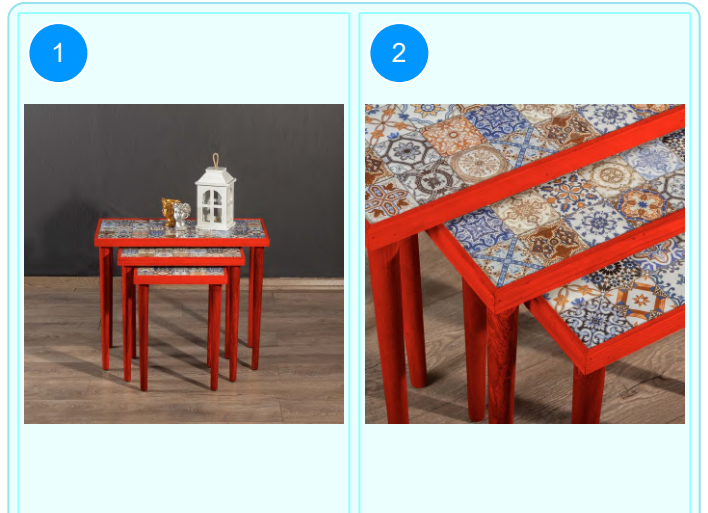

25*30 3 SET TILE PATTERNED TABLE

Colour	Width cm.	Height cm.	Depth cm.	Kg	CBM
RED	62	50	32	15	0,0530

Top Surface Material: 18mm Melamine Faced Particle Board
Leg Material: Hornbeam
This product is delivered in one box.

CARTON NO: Carton 1
CARTON WEIGHT: 15,2 kg.
CARTON HEIGHT: 10 cm.
CARTON DEPTH: 106 cm.
CARTON WIDTH: 50 cm.