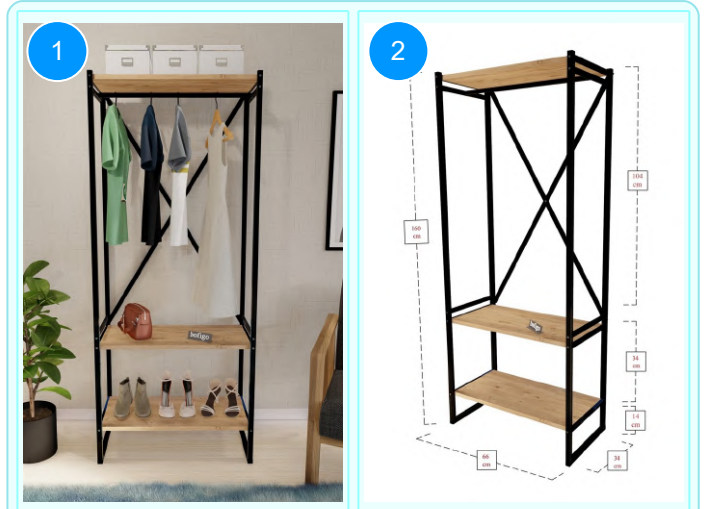

21-15-02 METAL COAT STAND, SHOE RACK

Colour	Width cm.	Height cm.	Depth cm.	Kg	CBM
PINE	66	160	34	12,2	0,0414

Top Surface Material: 18mm Melamine Faced Particle Board
Leg Material: 20*20*0,7 mm. Profile
This product is delivered in one box.

CARTON NO: Carton 1
CARTON WEIGHT: 12,4 kg.
CARTON HEIGHT: 7,3 cm.
CARTON DEPTH: 35,5 cm.
CARTON WIDTH: 160 cm.