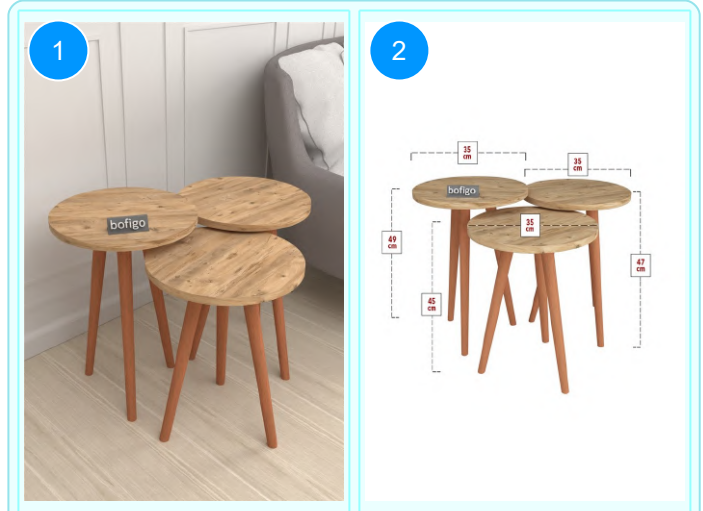

22-01-02 WOODEN NESTING TABLE

Colour	Width cm.	Height cm.	Depth cm.	Kg	CBM
PINE	35	49	35	5,6	

Top Surface Material: 18mm Melamine Faced Particle Board
Leg Material: Wooden Conical Leg
This product is delivered in one box.

CARTON NO: Carton 1
CARTON WEIGHT: 5,8 kg.
CARTON HEIGHT: 10,3 cm.
CARTON DEPTH: 36,5 cm.
CARTON WIDTH: 50,2 cm.