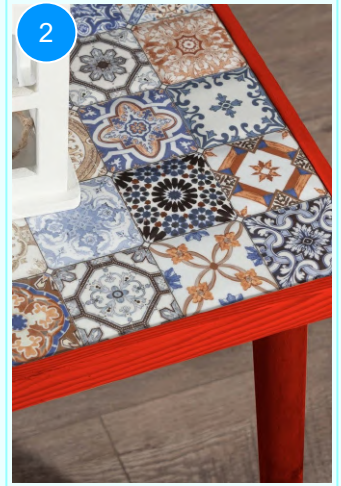

32*62 TILE PATTERNED TABLE 62*32

Colour	Width cm.	Height cm.	Depth cm.	Kg	CBM
RED	62	45	32	6,4	0,0255

Top Surface Material: 18mm Melamine Faced Particle Board
Leg Material: Hornbeam
This product is delivered in one box.

CARTON NO: Carton 1
CARTON WEIGHT: 6,6 kg.
CARTON HEIGHT: 10 cm.
CARTON DEPTH: 37 cm.
CARTON WIDTH: 69 cm.