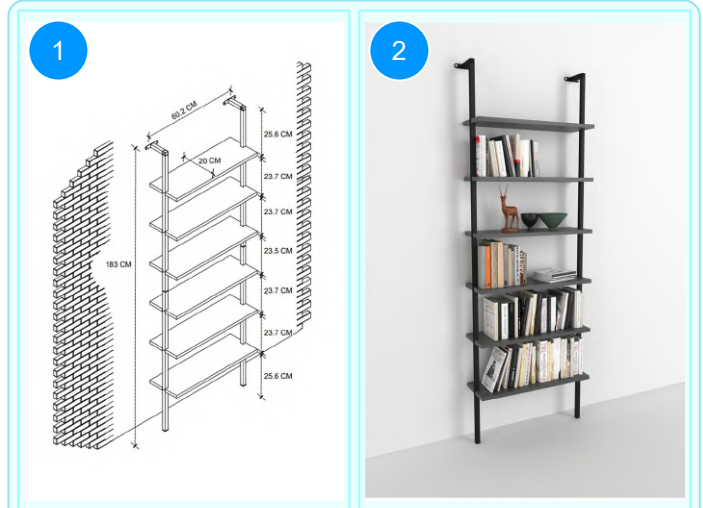

15-66-08 WALL MOUNTED 6 SHELVES METAL BOOKSHELF

Colour	Width cm.	Height cm.	Depth cm.	Kg	CBM
ANHTRACITE	60,2	183	20	10,5	0,033

Top Surface Material: 18mm Melamine Faced Particle Board
Leg Material: 20*20/30 0,7mm profile
This product is delivered in one box.

CARTON NO:Carton 1
CARTON WEIGHT: 10,5 kg.
CARTON HEIGHT: 14 cm.
CARTON WIDTH: 24,5 cm.
CARTON DEPTH: 97 cm.