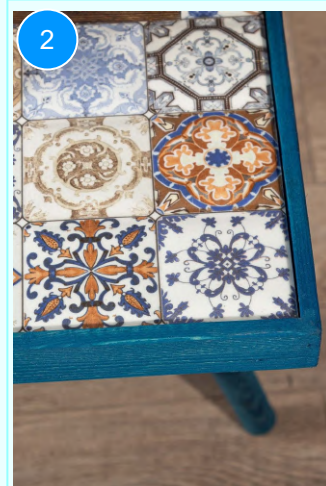

32*32 TILE PATTERNED TABLE 32*32

Colour	Width cm.	Height cm.	Depth cm.	Kg	CBM
BLUE	32	45	32	3,5	0,0137

Top Surface Material: 18mm Melamine Faced Particle Board
Leg Material: Hornbeam
This product is delivered in one box.

CARTON NO: Carton 1
CARTON WEIGHT: 3,7 kg.
CARTON HEIGHT: 10 cm.
CARTON DEPTH: 37 cm.
CARTON WIDTH: 37 cm.