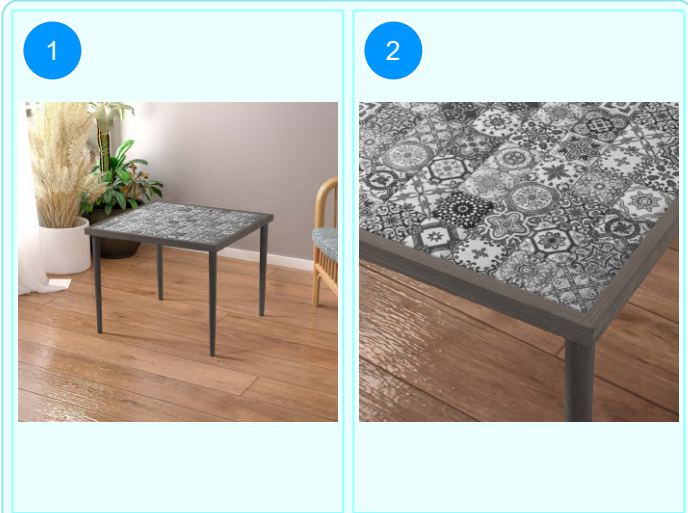

BOFIGO CATALOGUE | FURNITURES | TILE PATTERNED TABLES | 62*62 TILE PATTERNED TABLE

62*62 TILE PATTERNED TABLE 62*62

Colour	Width cm.	Height cm.	Depth cm.	Kg	CBM
GREY	62	45	62	10	0,0357

Top Surface Material: 18mm Melamine Faced Particle Board
Leg Material: Hornbeam
This product is delivered in one box.

CARTON NO: Carton 1
CARTON WEIGHT: 10,2 kg.
CARTON HEIGHT: 7 cm.
CARTON DEPTH: 68 cm.
CARTON WIDTH: 75 cm.