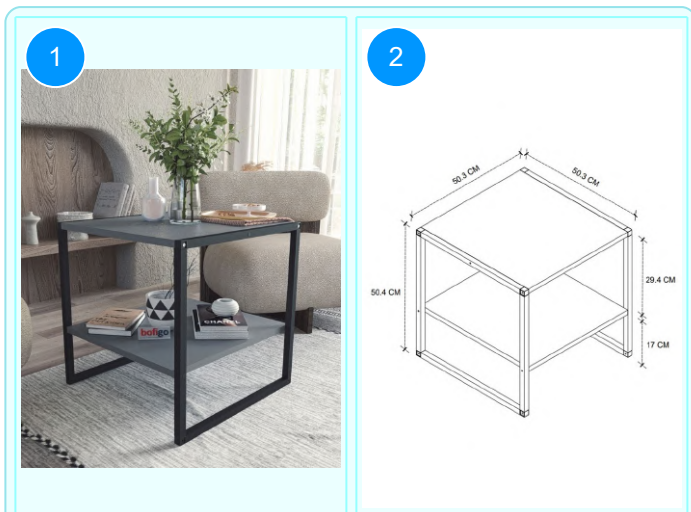

22-55-03 50*50 METAL COFFEE TABLE

Colour	Width cm.	Height cm.	Depth cm.	Kg	CBM
ANTHRACITE	50,3	50,3	56,3	7,3	0,028

Top Surface Material: 18mm Melamine Faced Particle Board
This product is delivered in one box.

CARTON NO: 1
CARTON WEIGHT: 7,3 kg.
CARTON HEIGHT: 9 cm.
CARTON DEPTH: 56,3 cm.
CARTON WIDTH: 55 cm.