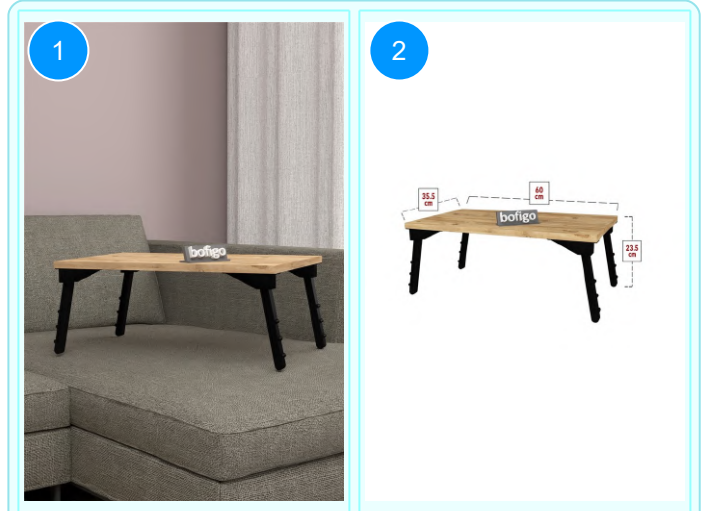

17-01-02 LAPTOP TABLE

Colour	Width cm.	Height cm.	Depth cm.	Kg	CBM
PINE	60	23,5	35,5	3,1	

Top Surface Material: 18mm Melamine Faced Particle Board
Leg Material: Plastic Foot
This product is delivered in one box.

CARTON NO: Carton 1
CARTON WEIGHT: 3,3 kg.
CARTON HEIGHT: 5,5 cm.
CARTON DEPTH: 38,2 cm.
CARTON WIDTH: 66,3 cm.