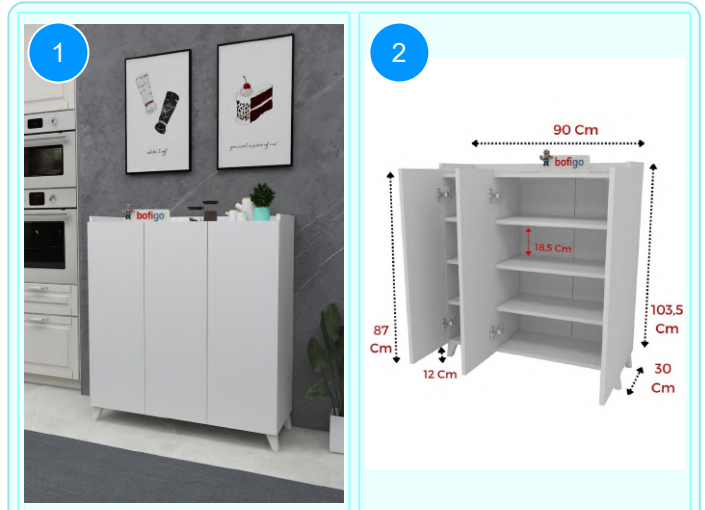

12-30-01 MULTIFUNCTIONEL CABINET WITH 3 DOORS

Colour	Width cm.	Height cm.	Depth cm.	Kg	CBM
WHITE	90	103,5	30	(2/1)18,2 (2/2)17,5	0,0659

Top Surface Material: 18mm Melamine Faced Particle Board
This product is delivered in two boxes.

CARTON NO: Carton 1/2
CARTON WEIGHT:18,4 kg. / 17,7 kg.
CARTON HEIGHT: 12 cm. / 14,2 cm.
CARTON DEPTH: 37,7 cm./ 35,5 cm.
CARTON WIDTH: 97,8 cm. / 92 cm.