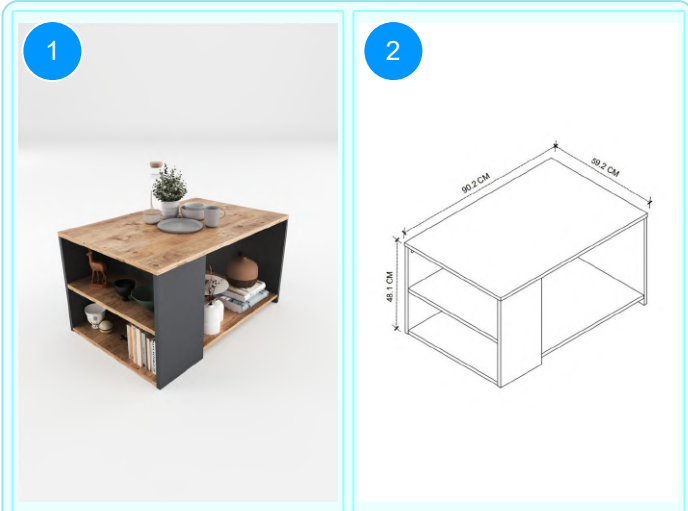

BOFIGO CATALOGUE | FURNITURES | TABLES | COFFEE **BOFIGO CATALOGUE | FURNITURES | TABLES | WHEELED COFFEE TABLE**

22-02-02-91 COFFEE TABLE WITH BOOKSHELF

Colour	Width cm.	Height cm.	Depth cm.	Kg	CBM
ANTHRACITE-PINE	90,2	48,1	59,2	21	

Top Surface Material: 18mm Melamine Faced Particle Board
This product is delivered in one box.

CARTON NO:
CARTON WEIGHT: 21,6 kg.
CARTON HEIGHT: 9 cm.
CARTON DEPTH: 63,5 cm.
CARTON WIDTH: 97 cm