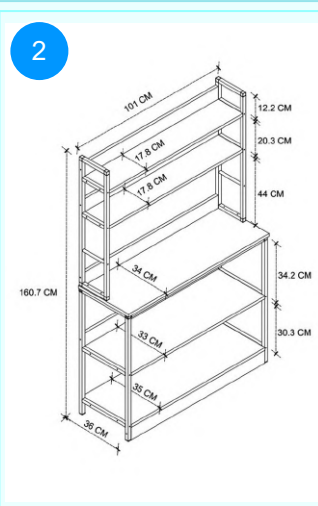

28-05-01 KITCHEN STAND WITH 5 SHELVES

Colour	Width cm.	Height cm.	Depth cm.	Kg	CBM
WHITE	101	160,7	36	24	0,082

Top Surface Material: 18mm Particle Board
This product is delivered in two boxes.

CARTON NO: 1
CARTON WEIGHT: 24,2 kg.
CARTON HEIGHT: 17,8 cm.
CARTON DEPTH: 40,6 cm.
CARTON WIDTH: 107 cm.