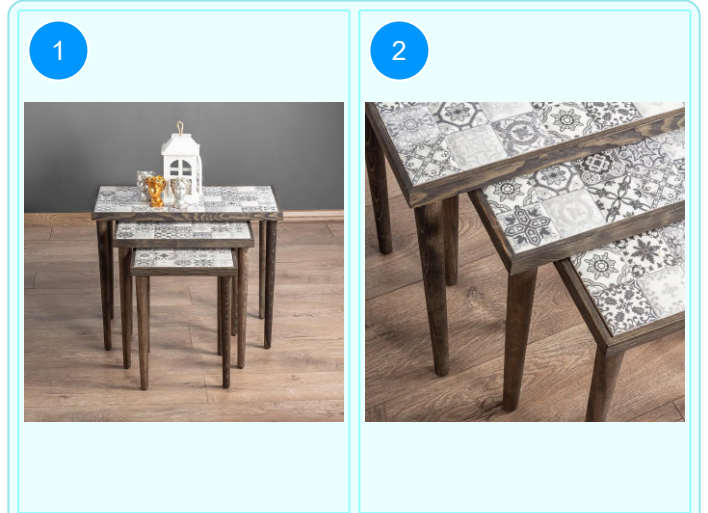

25*30 3 SET TILE PATTERNED TABLE

Colour	Width cm.	Height cm.	Depth cm.	Kg	CBM
BLACK	62	50	32	15	0,0530

Top Surface Material: 18mm Melamine Faced Particle Board
Leg Material: Hornbeam
This product is delivered in one box.

CARTON NO: Carton 1
CARTON WEIGHT: 15,2 kg.
CARTON HEIGHT: 10 cm.
CARTON DEPTH: 106 cm.
CARTON WIDTH: 50 cm.