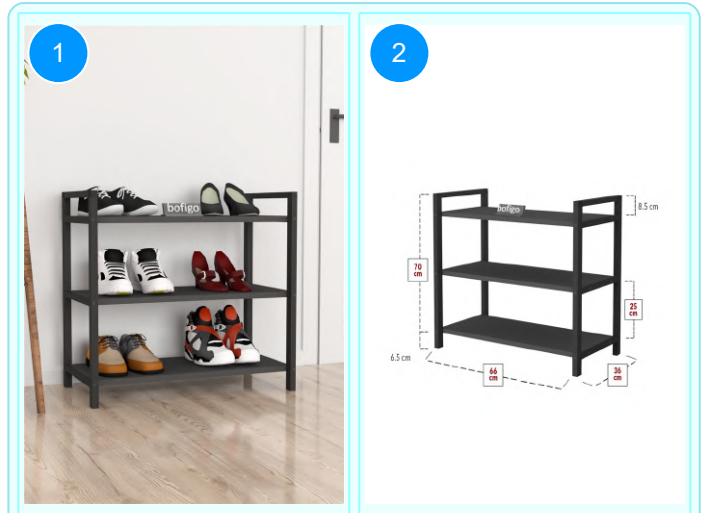

18-01-08 3 SHELVES METAL SHOE RACK

Colour	Width cm.	Height cm.	Depth cm.	Kg	CBM
ANTHRACITE	66	70	36	9,2	0,0346

Top Surface Material: 18mm Melamine Faced Particle Board
This product is delivered in one box.

CARTON NO: Carton 1
CARTON WEIGHT: 9,4 kg.
CARTON HEIGHT: 13 cm.
CARTON DEPTH: 37 cm.
CARTON WIDTH: 72 cm.