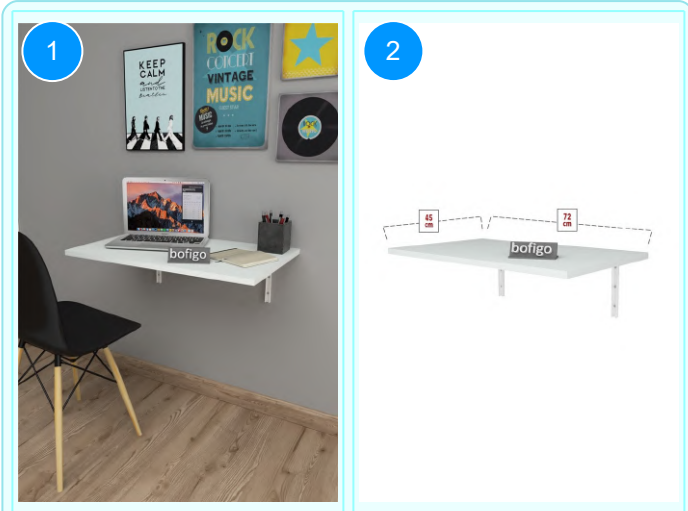

BOFIGO CATALOGUE | FURNITURES | DESKS | WALL MOUNTED TABLES | BOFIGO CATALOGUE | FURNITURES | BOOKSHELVES | 5 SHELVES METAL BOOKSHELF

24-01-01 WALL MOUNTED 72x45 CM TABLE

Colour	Width cm.	Height cm.	Depth cm.	Kg	CBM
WHITE	72	5	45	5	0,0126

Top Surface Material: 18mm Melamine Faced Particle Board
This product is delivered in one box.

CARTON NO:Carton 1
CARTON WEIGHT: 5,2 kg.
CARTON HEIGHT: 3,1 cm.
CARTON WIDTH: 83 cm
CARTON DEPTH: 48,8 cm.