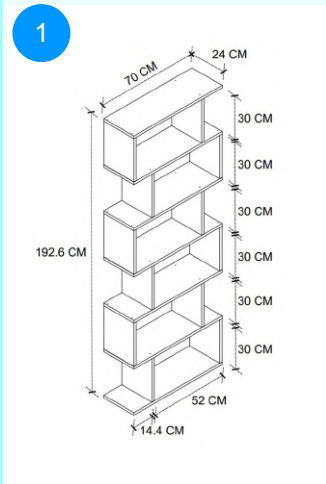

CARTON NO:Carton 1  
CARTON WEIGHT: 5,6 kg.  
CARTON HEIGHT: 17 cm.  
CARTON WIDTH: 32 cm.  
CARTON DEPTH: 27 cm.

**15-60-01 ZIGZAG BOOKSHELF WITH 6 SHELVES**

Colour	Width cm.	Height cm.	Depth cm.	Kg	CBM
WHITE	70	192,6	24	23,5	0,051

Top Surface Material: 18mm Melamine Faced Particle Board  
This product is delivered in one box.

CARTON NO:Carton 1  
CARTON WEIGHT: 23,5 kg.  
CARTON HEIGHT: 25 cm.  
CARTON WIDTH: 74 cm.  
CARTON DEPTH: 27,5 cm.