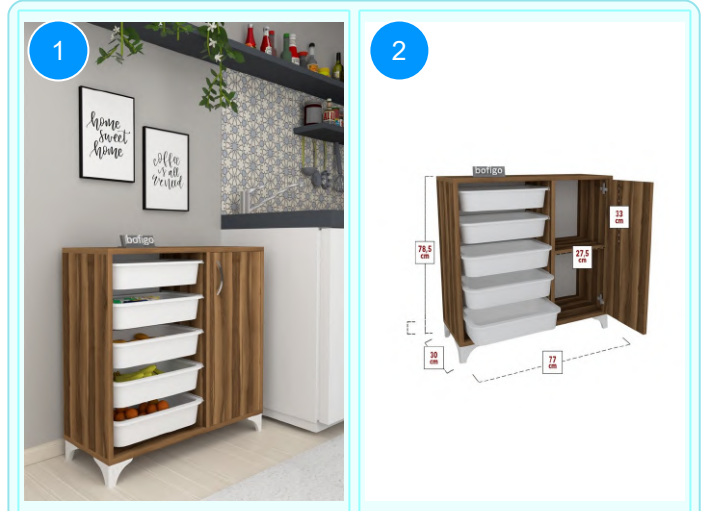

12-02-07 5 BASKETS MULTIFUNCTIONAL CABINET

Colour	Width cm.	Height cm.	Depth cm.	Kg	CBM
WALNUT	77	78,5	30	(2/1)16,4 (2/2)2,4	0,0719

Top Surface Material: 18mm Melamine Faced Particle Board
This product is delivered in two boxes.

CARTON NO: Carton 1/2
CARTON WEIGHT: 2,6 kg. / 16,8 kg.
CARTON HEIGHT: 16,5 cm. / 16 cm.
CARTON DEPTH: 31,5 cm. / 35,9 cm.
CARTON WIDTH: 41,5 cm. / 87,5 cm.