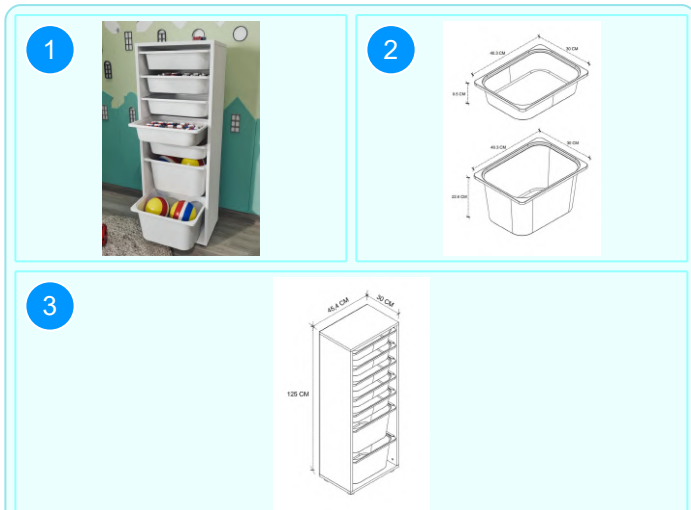

PERA 1 7 BASKETS MULTIFUNCTIONAL PERA CABINET

Colour	Width cm.	Height cm.	Depth cm.	Kg	CBM
WHITE	45,3	116,5	29,7	(2/1)11,8 (2/2)3,6	0,0652

Top Surface Material: 18mm Melamine Faced Particle Board
This product is delivered in two boxes.

CARTON NO: Carton 1/2
CARTON WEIGHT: 3,6 kg. / 11,8 kg.
CARTON HEIGHT: 21 cm. / 8 cm.
CARTON DEPTH: 35,3 cm./ 35,3 cm.
CARTON WIDTH: 51 cm. / 111,5 cm.