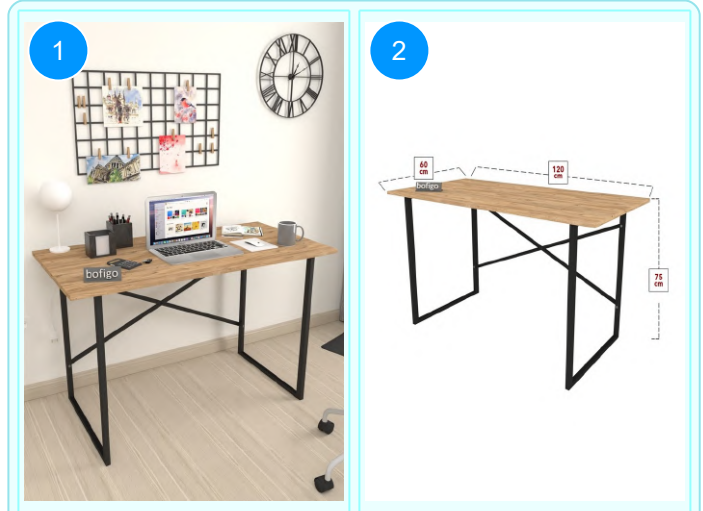

20-05-02 60X120 METAL STUDY DESK

Colour	Width cm.	Height cm.	Depth cm.	Kg	CBM
PINE	120	75	60	11,3	0,0510

Top Surface Material: 18mm Melamine Faced Particle Board
This product is delivered in one box.

CARTON NO:Carton 1
CARTON WEIGHT: 11,5 kg.
CARTON HEIGHT: 6 cm.
CARTON WIDTH: 126 cm
CARTON DEPTH:67,5 cm.