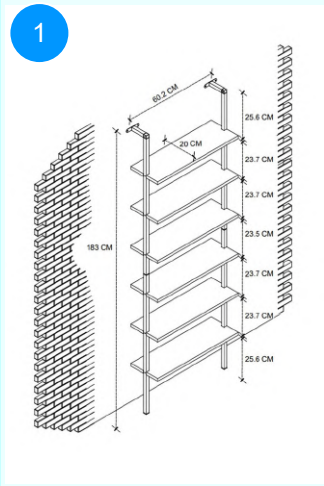

15-66-02 WALL MOUNTED 6 SHELVES METAL BOOKSHELF

Colour	Width cm.	Height cm.	Depth cm.	Kg	CBM
PINE	60,2	183	20	10,5	0,033

Top Surface Material: 18mm Melamine Faced Particle Board
Leg Material: 20*20/30 0,7mm profile
This product is delivered in one box.

CARTON NO:Carton 1
CARTON WEIGHT: 10,5 kg.
CARTON HEIGHT: 14 cm.
CARTON WIDTH: 24,5 cm.
CARTON DEPTH: 97 cm.