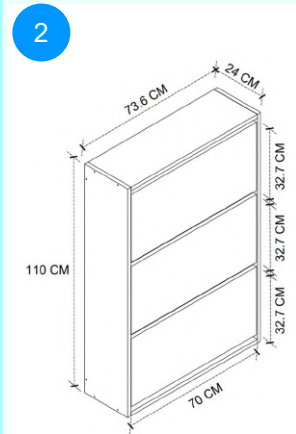

18-03-81 DECORATIVE SHOERACK

Colour	Width cm.	Height cm.	Depth cm.	Kg	CBM
ANTHRACITE-WHITE	73,6	110	24	(2/1)11,8 (2/2)11,1	0,0670

Top Surface Material: 18mm Melamine Faced Particle Board
This product is delivered in two boxes.

CARTON NO: Carton 1/2
CARTON WEIGHT: 12 kg. / 11,3 kg.
CARTON HEIGHT: 10,3 cm. / 12,5 cm.
CARTON DEPTH: 36,5 cm. / 26 cm.
CARTON WIDTH: 76 cm. / 118 cm.