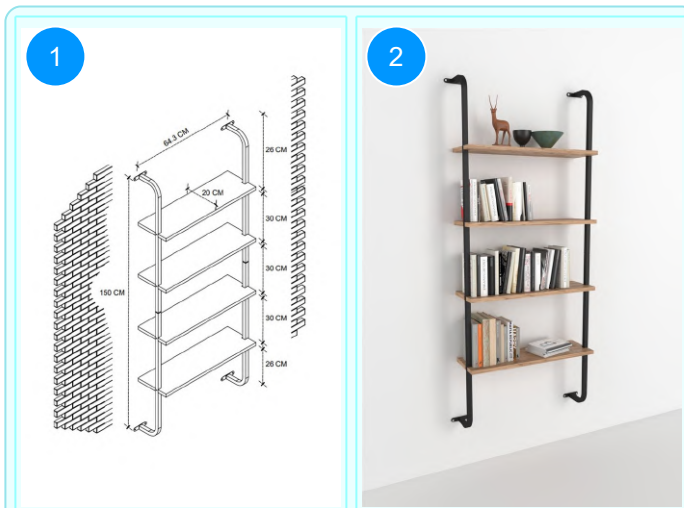

15-44-02 WALL MOUNTED 4 SHELVES METAL BOOKSHELF

Colour	Width cm.	Height cm.	Depth cm.	Kg	CBM
PINE	64,3	150	20	8	0,026

Top Surface Material: 18mm Melamine Faced Particle Board
Leg Material: 20*20/30 0,7mm profile
This product is delivered in one box.

CARTON NO:Carton 1
CARTON WEIGHT: 8 kg.
CARTON HEIGHT: 13 cm.
CARTON WIDTH: 24,5 cm.
CARTON DEPTH: 81 cm.