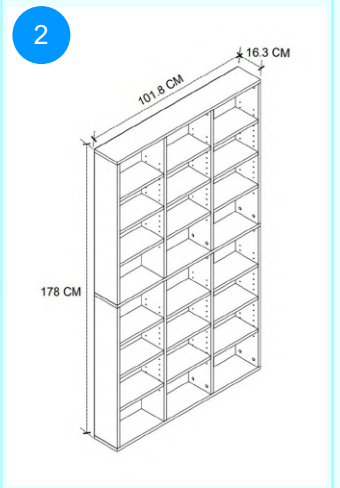

15-24-01 MULTI SHELVES BOOKSHELF

Colour	Width cm.	Height cm.	Depth cm.	Kg	CBM
WHITE	101,8	178	16,3	20	

Top Surface Material: 18mm Melamine Faced Particle Board
This product is delivered in two boxes.

CARTON NO: 1 & 2
CARTON WEIGHT: 18 / 13 kg.
CARTON HEIGHT: 16 / 12,5 cm.
CARTON WIDTH: 75 / 72 cm.
CARTON DEPTH: 33,5 / 33,5 cm.