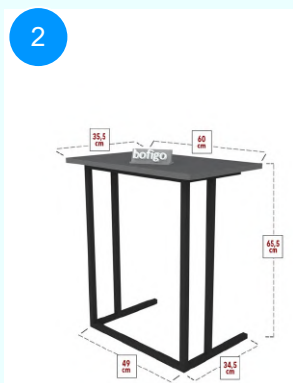

17-03-08 METAL LAPTOP TABLE

Colour	Width cm.	Height cm.	Depth cm.	Kg	CBM
ANTHRACITE	60	65,5	35,5	4,3	0,0123

Top Surface Material: 18mm Melamine Faced Particle Board
Leg Material: 20*20 0,7mm profile
This product is delivered in one box.

CARTON NO: Carton 1
CARTON WEIGHT: 4,5 kg.
CARTON HEIGHT: 3,5 cm.
CARTON DEPTH: 52,4 cm.
CARTON WIDTH: 67,3 cm.