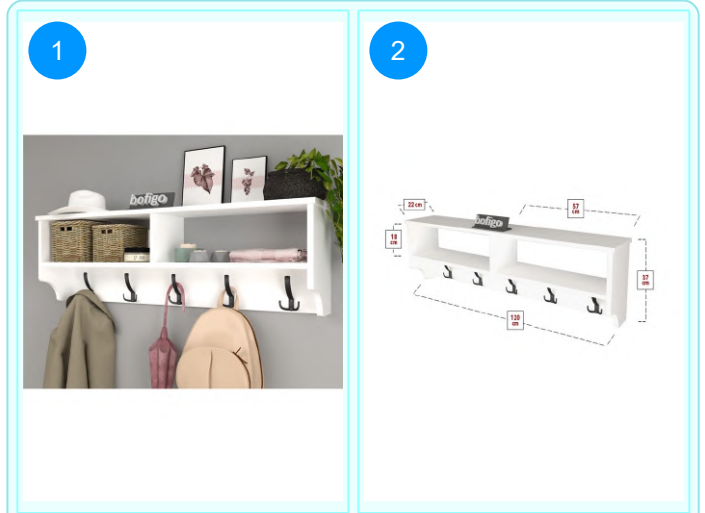

21-11-01 WALL MOUNTED CLOTHES HANGER 120 CM

Colour	Width cm.	Height cm.	Depth cm.	Kg	CBM
WHITE	120	37	22	10,5	0,0288

Top Surface Material: 18mm Melamine Faced Particle Board
This product is delivered in one box.

CARTON NO: Carton 1
CARTON WEIGHT: 10,7 kg.
CARTON HEIGHT: 9 cm.
CARTON DEPTH: 25,5 cm.
CARTON WIDTH: 125,5 cm.