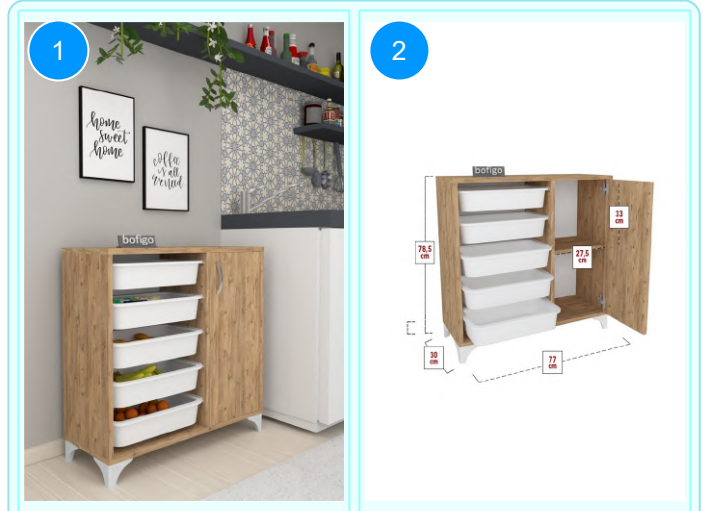

12-02-02 5 BASKETS MULTIFUNCTIONAL CABINET

Colour	Width cm.	Height cm.	Depth cm.	Kg	CBM
PINE	77	78,5	30	(2/1)16,4 (2/2)2,4	0,0719

Top Surface Material: 18mm Melamine Faced Particle Board
This product is delivered in two boxes.

CARTON NO: Carton 1/2
CARTON WEIGHT: 2,6 kg. / 16,8 kg.
CARTON HEIGHT: 16,5 cm. / 16 cm.
CARTON DEPTH: 31,5 cm. / 35,9 cm.
CARTON WIDTH: 41,5 cm. / 87,5 cm.