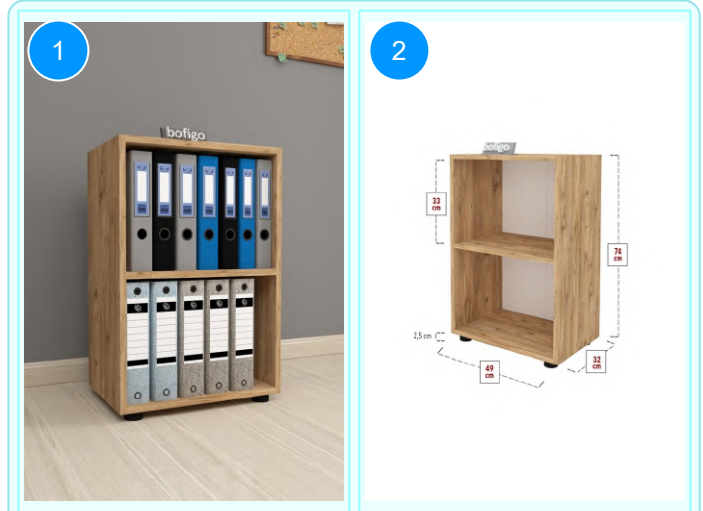

13-22-02 FOLDER WITH 2 SHELVES

Colour	Width cm.	Height cm.	Depth cm.	Kg	CBM
PINE	49	74	32	10,5	0,0251

Top Surface Material: 18mm Melamine Faced Particle Board
This product is delivered in one box.

CARTON NO: Carton 1
CARTON WEIGHT: 7,4 kg.
CARTON HEIGHT: 13,5 cm.
CARTON DEPTH: 24,5 cm.
CARTON WIDTH: 76 cm.