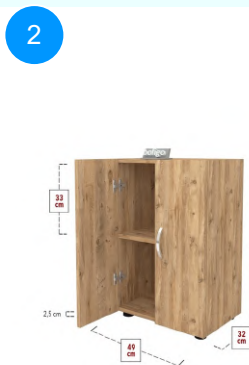

12-52-02 MULTIPURPOSE CABINET 2 SHELF

Colour	Width cm.	Height cm.	Depth cm.	Kg	CBM
PINE	49	74	32	(2/1)8,8 (2/2) 7,3	0,0382

Top Surface Material: 18mm Melamine Faced Particle Board
This product is delivered in two boxes.

CARTON NO: Carton 1/2
CARTON WEIGHT: 9 kg. / 7,5 kg.
CARTON HEIGHT: 9 cm. / 7,5 cm.
CARTON DEPTH: 34 cm. / 53 cm.
CARTON WIDTH: 80 cm. / 34,5 cm.