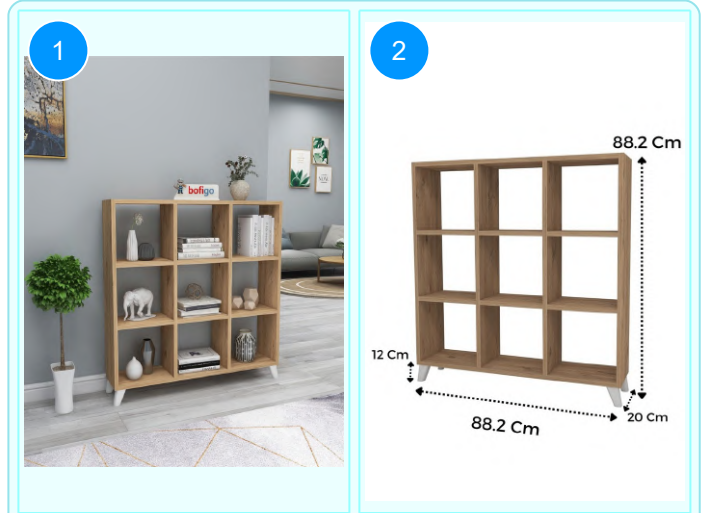

15-08-02 SQUARE/CUBE BOOKSHELF

Colour	Width cm.	Height cm.	Depth cm.	Kg	CBM
PINE	88,2	88,2	20	16	0,0436

Top Surface Material: 18mm Melamine Faced Particle Board
This product is delivered in one box.

CARTON NO:Carton 1
CARTON WEIGHT: 16,2 kg.
CARTON HEIGHT: 18,4 cm.
CARTON WIDTH: 96 cm.
CARTON DEPTH: 24,7 cm.