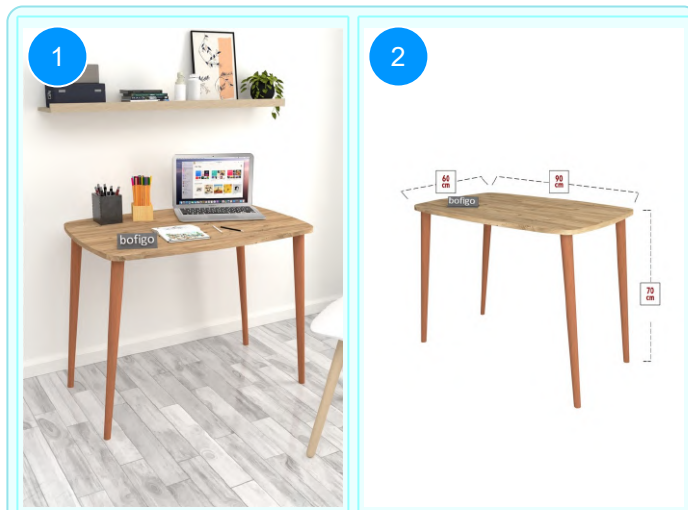

20-20-02 60X90 WOODEN TABLE

Colour	Width cm.	Height cm.	Depth cm.	Kg	CBM
PINE	90	70	60	8,4	0,0451

Top Surface Material: 18mm Melamine Faced Particle Board
Leg Material: Wooden Conical Leg
This product is delivered in one box.

CARTON NO:Carton 1
CARTON WEIGHT: 8,4 kg.
CARTON HEIGHT: 7,5 cm.
CARTON WIDTH: 94 cm.
CARTON DEPTH:64 cm.