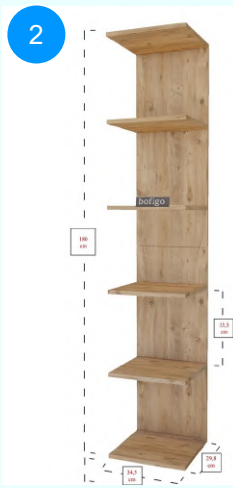

15-07-02 WALL MOUNTED BOOKCASE

Colour	Width cm.	Height cm.	Depth cm.	Kg	CBM
PINE	34,5	180	29,8	14,6	0,0359

Top Surface Material: 18mm Melamine Faced Particle Board
This product is delivered in one box.

CARTON NO:Carton 1
CARTON WEIGHT: 14,8 kg.
CARTON HEIGHT: 9,5 cm.
CARTON WIDTH: 94,5 cm.
CARTON DEPTH: 40 cm.