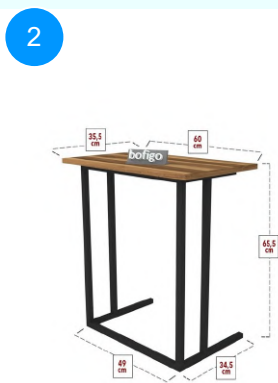

17-03-07 METAL LAPTOP TABLE

Colour	Width cm.	Height cm.	Depth cm.	Kg	CBM
WALNUT	60	65,5	35,5	4,3	0,0123

Top Surface Material: 18mm Melamine Faced Particle Board
Leg Material: 20*20 0,7mm profile
This product is delivered in one box.

CARTON NO: Carton 1
CARTON WEIGHT: 4,5 kg.
CARTON HEIGHT: 3,5 cm.
CARTON DEPTH: 52,4 cm.
CARTON WIDTH: 67,3 cm.