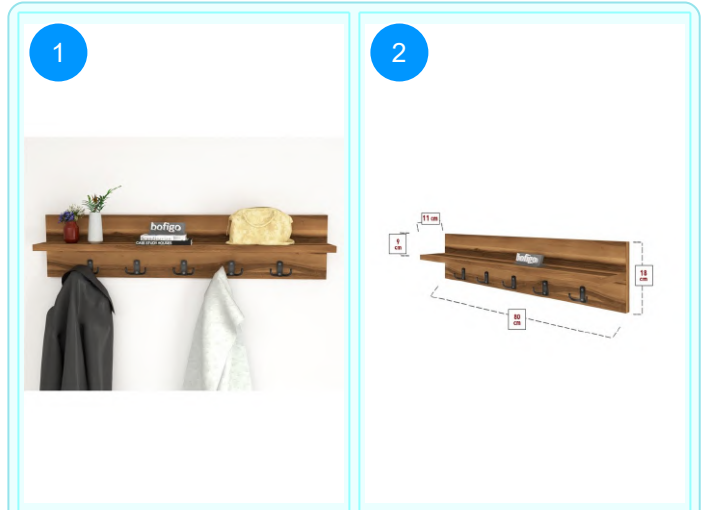

21-12-07 WALL MOUNTED CLOTHES HANGER 80 CM

Colour	Width cm.	Height cm.	Depth cm.	Kg	CBM
WALNUT	80	18	11	3,1	0,0115

Top Surface Material: 18mm Melamine Faced Particle Board
This product is delivered in one box.

CARTON NO: Carton 1
CARTON WEIGHT: 3,3 kg.
CARTON HEIGHT: 6,2 cm.
CARTON DEPTH: 21,7 cm.
CARTON WIDTH: 85,3 cm.