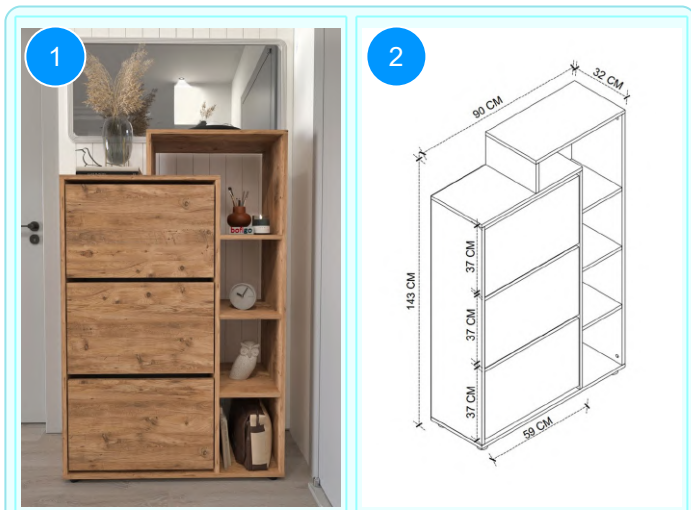

BOFIGO CATALOGUE | FURNITURES | SHOERACKS | DECORATIVE LEGO SHOERACK

18-04-02 DECORATIVE LEGO SHOERACK

Colour	Width cm.	Height cm.	Depth cm.	Kg	CBM
PINE	73,6	110	24	(2/1)26,1 kg.(2/2) 10,7 kg.	0,0670

Top Surface Material: 18mm Melamine Faced Particle Board
This product is delivered in two boxes.

CARTON NO: Carton 1/2
CARTON WEIGHT: 26,1 kg. / 10,7 kg.
CARTON HEIGHT: 13,1 cm. / 8,7 cm.
CARTON DEPTH: 35,2 cm / 40,7 cm.
CARTON WIDTH: 141,8 cm. / 63,5 cm.