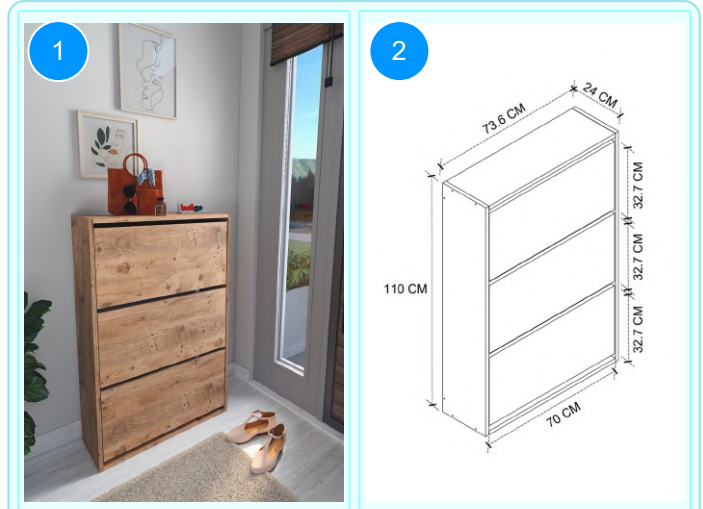

18-03-02 DECORATIVE SHOERACK

Colour	Width cm.	Height cm.	Depth cm.	Kg	CBM
PINE	73,6	110	24	(2/1)11,8 (2/2)11,1	0,0670

Top Surface Material: 18mm Melamine Faced Particle Board
This product is delivered in two boxes.

CARTON NO: Carton 1/2
CARTON WEIGHT: 12 kg. / 11,3 kg.
CARTON HEIGHT: 10,3 cm. / 12,5 cm.
CARTON DEPTH: 36,5 cm. / 26 cm.
CARTON WIDTH: 76 cm. / 118 cm.