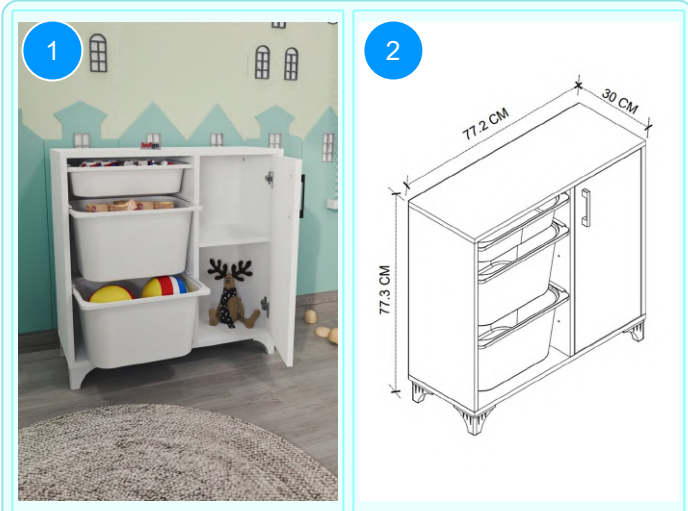

BOFIGO CATALOGUE | FURNITURES | MULTIPURPOSE CABINETS | 3 BASKETS(1 STANDARD/2 DEEP) MULTIFUNCTIONAL CABINET

12-02-01-88 4 BASKETS(1 STANDARD/2 DEEP) MULTIFUNCTIONAL CABINET

Colour	Width cm.	Height cm.	Depth cm.	Kg	CBM
WHITE	77,2	77,3	30	(2/1)16,4 (2/2)2,4	0,0719

Top Surface Material: 18mm Melamine Faced Particle Board
This product is delivered in two boxes.

CARTON NO: Carton 1/2
CARTON WEIGHT: 2,6 kg. / 16,8 kg.
CARTON HEIGHT: 16,5 cm. / 16 cm.
CARTON DEPTH: 31,5 cm. / 35,9 cm.
CARTON WIDTH: 41,5 cm. / 87,5 cm.