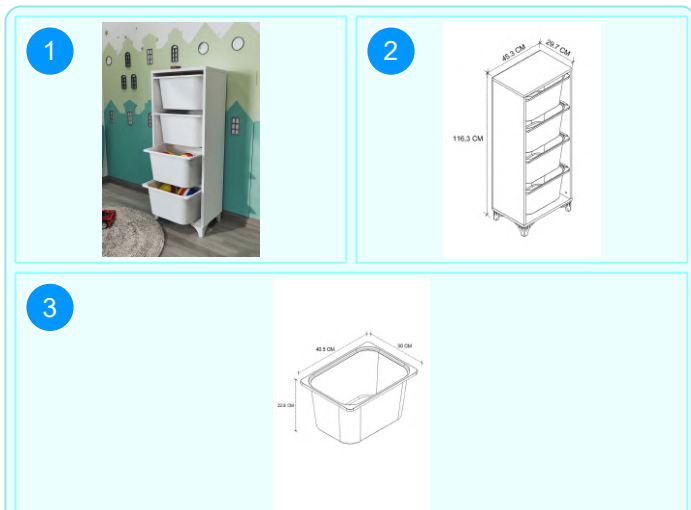

DORA 1 4 BASKETS MULTIFUNCTIONAL DORA CABINET

Colour	Width cm.	Height cm.	Depth cm.	Kg	CBM
WHITE	45,3	116,5	29,7	(2/1)11,8 (2/2)3,6	0,0652

Top Surface Material: 18mm Melamine Faced Particle Board
This product is delivered in two boxes.

CARTON NO: Carton 1/2
CARTON WEIGHT: 3,6 kg. / 11,8 kg.
CARTON HEIGHT: 21 cm. / 8 cm.
CARTON DEPTH: 35,3 cm./ 35,3 cm.
CARTON WIDTH: 51 cm. / 111,5 cm.