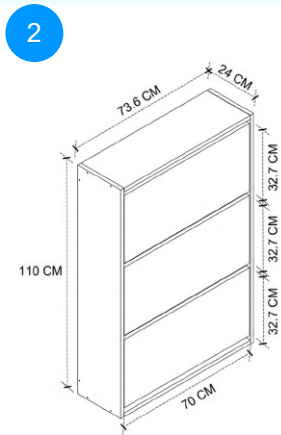

18-03-82 DECORATIVE SHOERACK

Colour	Width cm.	Height cm.	Depth cm.	Kg	CBM
ANTHRACITE-PINE	73,6	110	24	(2/1)11,8 (2/2)11,1	0,0670

Top Surface Material: 18mm Melamine Faced Particle Board
This product is delivered in two boxes.

CARTON NO: Carton 1/2
CARTON WEIGHT: 12 kg. / 11,3 kg.
CARTON HEIGHT: 10,3 cm. / 12,5 cm.
CARTON DEPTH: 36,5 cm. / 26 cm.
CARTON WIDTH: 76 cm. / 118 cm.