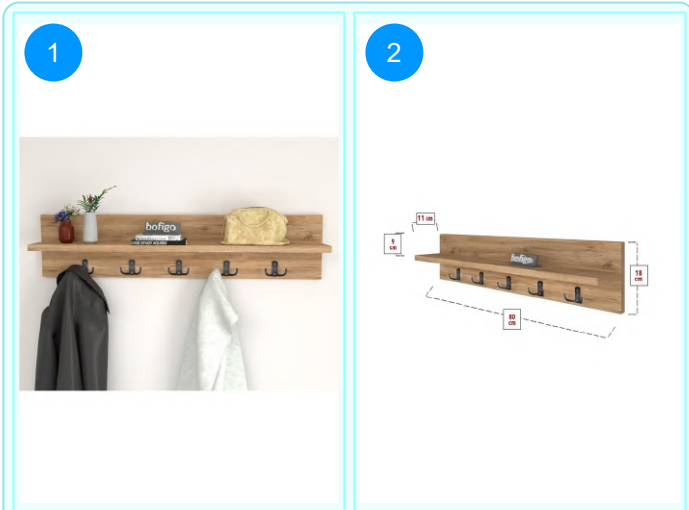

BOFIGO CATALOGUE | FURNITURES | CLOTHES HANGERS | WALL MOUNTED CLOTHES HANGER 80 CM

21-12-02 WALL MOUNTED CLOTHES HANGER 80 CM

Colour	Width cm.	Height cm.	Depth cm.	Kg	CBM
PINE	80	18	11	3,1	0,0115

Top Surface Material: 18mm Melamine Faced Particle Board
This product is delivered in one box.

CARTON NO: Carton 1
CARTON WEIGHT: 3,3 kg.
CARTON HEIGHT: 6,2 cm.
CARTON DEPTH: 21,7 cm.
CARTON WIDTH: 85,3 cm.