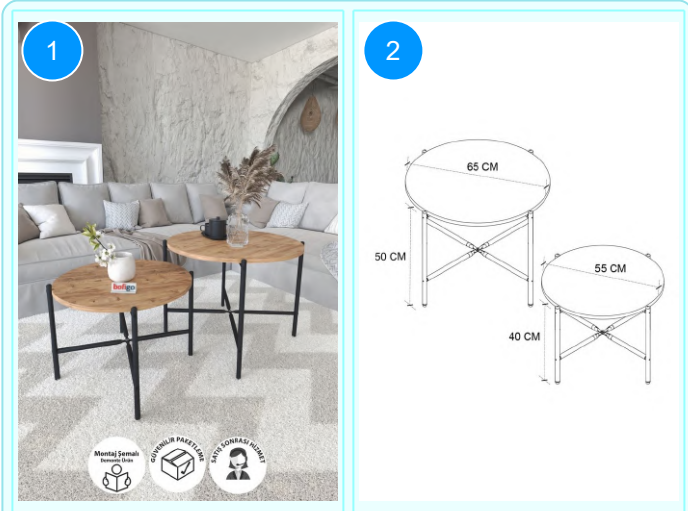

22-22-02 2 SETS ROUND COFFEE TABLE

Colour	Width cm.	Height cm.	Depth cm.	Kg	CBM
PINE	55 / 65	40 / 50	55 / 65	9,3	0,028

Top Surface Material: 18mm Melamine Faced Particle Board
This product is delivered in one box.

CARTON NO: 1
CARTON WEIGHT: 9,3 kg.
CARTON HEIGHT: 7 cm.
CARTON DEPTH: 69 cm.
CARTON WIDTH: 69 cm.