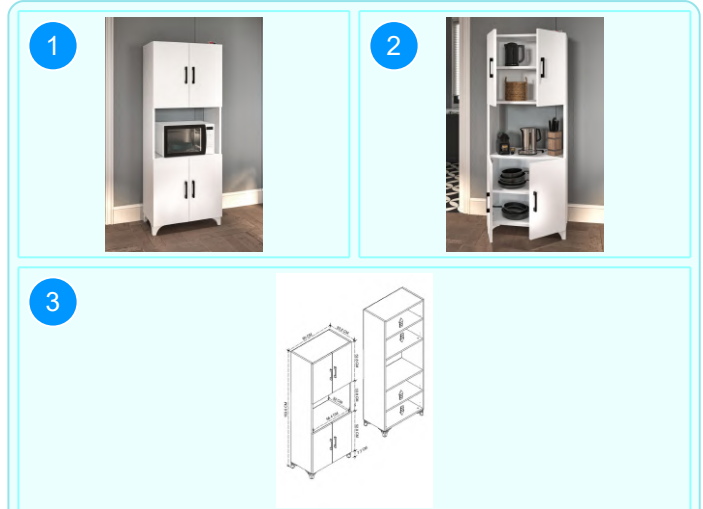

12-60-01 MULTIFUNCTIONAL DEFNE CABINET

Colour	Width cm.	Height cm.	Depth cm.	Kg	CBM
WHITE	60	153,6	33,8	Total:68	

Top Surface Material: 18mm Melamine Faced Particle Board
This product is delivered in one box.

CARTON :2 BOXES
CARTON WEIGHT: 17,7 / 14,9 kg.
CARTON HEIGHT: 9 / 13,7 cm.
CARTON DEPTH: 36 / 36 cm.
CARTON WIDTH: 151,7 / 74 cm.