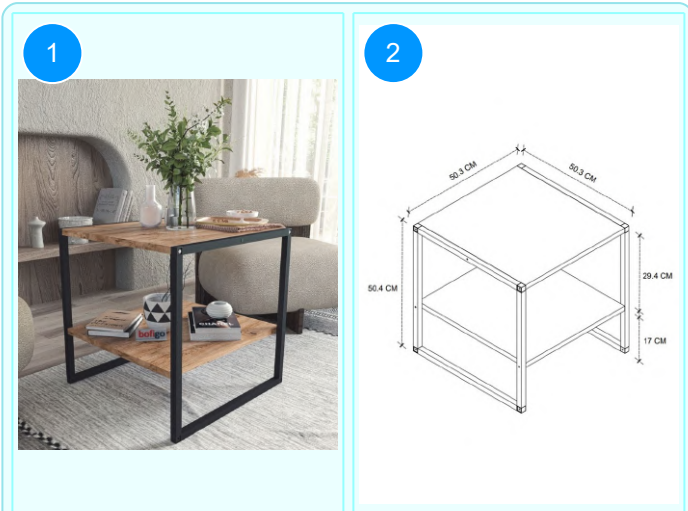

22-55-02 50*50 METAL COFFEE TABLE

Colour	Width cm.	Height cm.	Depth cm.	Kg	CBM
PINE	50,3	50,3	56,3	7,3	0,028

Top Surface Material: 18mm Melamine Faced Particle Board
This product is delivered in one box.

CARTON NO: 1
CARTON WEIGHT: 7,3 kg.
CARTON HEIGHT: 9 cm.
CARTON DEPTH: 56,3 cm.
CARTON WIDTH: 55 cm.