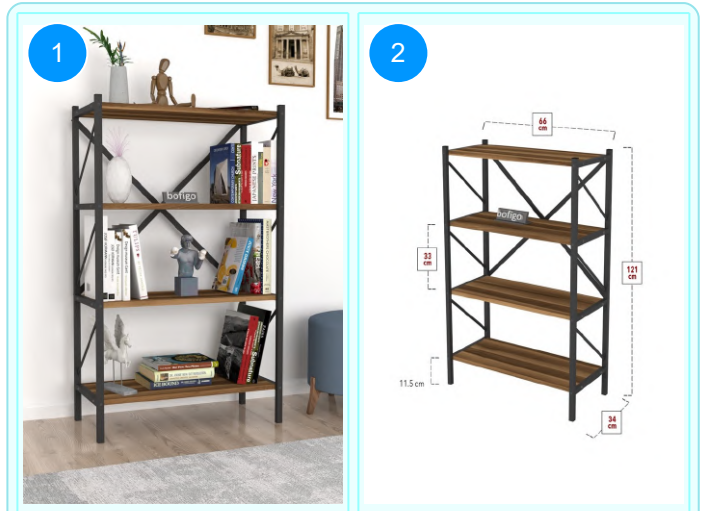

15-09-07 4 SHELVES METAL BOOKSHELF

Colour	Width cm.	Height cm.	Depth cm.	Kg	CBM
WALNUT	66	121	34	13,1	0,0638

Top Surface Material: 18mm Melamine Faced Particle Board
Leg Material: 20*20/30 0,7mm profile
This product is delivered in one box.

CARTON NO:Carton 1
CARTON WEIGHT: 13,1 kg.
CARTON HEIGHT: 121 cm.
CARTON WIDTH: 66 cm.
CARTON DEPTH: 34 cm.