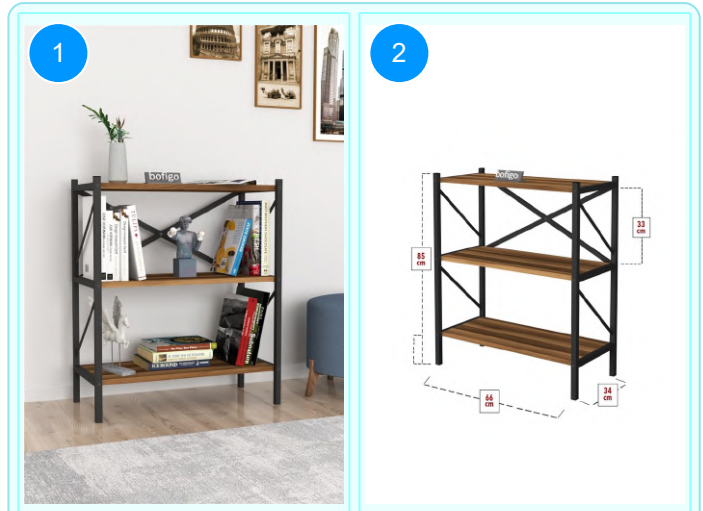

15-05-07 3 SHELVES METAL BOOKSHELF

Colour	Width cm.	Height cm.	Depth cm.	Kg	CBM
WALNUT	66	85	34	9,4	0,0346

Top Surface Material: 18mm Melamine Faced Particle Board
Leg Material: 20*20/30 0,7mm profile
This product is delivered in one box.

CARTON NO:Carton 1
CARTON WEIGHT: 9,6 kg.
CARTON HEIGHT: 11 cm.
CARTON WIDTH: 87,5 cm.
CARTON DEPTH: 35,5 cm.