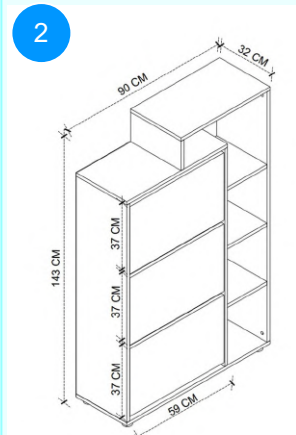

18-04-01 DECORATIVE LEGO SHOERACK

Colour	Width cm.	Height cm.	Depth cm.	Kg	CBM
WHITE	73,6	110	24	(2/1)26,1 kg.(2/2) 10,7 kg.	0,0670

Top Surface Material: 18mm Melamine Faced Particle Board
This product is delivered in two boxes.

CARTON NO: Carton 1/2
CARTON WEIGHT: 26,1 kg. / 10,7 kg.
CARTON HEIGHT: 13,1 cm. / 8,7 cm.
CARTON DEPTH: 35,2 cm. / 40,7 cm.
CARTON WIDTH: 141,8 cm. / 63,5 cm.