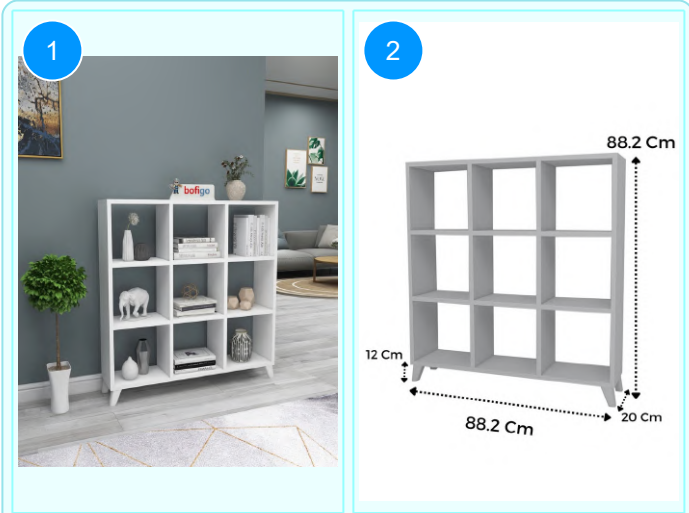

15-08-01 SQUARE/CUBE BOOKSHELF

Colour	Width cm.	Height cm.	Depth cm.	Kg	CBM
WHITE	88,2	88,2	20	16	0,0436

Top Surface Material: 18mm Melamine Faced Particle Board
This product is delivered in one box.

CARTON NO:Carton 1
CARTON WEIGHT: 16,2 kg.
CARTON HEIGHT: 18,4 cm.
CARTON WIDTH: 96 cm.
CARTON DEPTH: 24,7 cm.