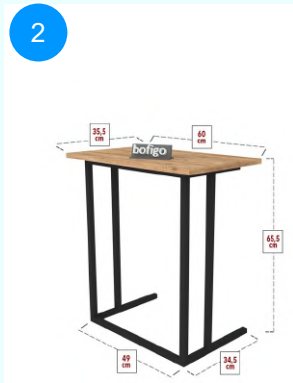

17-03-02 METAL LAPTOP TABLE

Colour	Width cm.	Height cm.	Depth cm.	Kg	CBM
PINE	60	65,5	35,5	4,3	0,0123

Top Surface Material: 18mm Melamine Faced Particle Board
Leg Material: 20*20 0,7mm profile
This product is delivered in one box.

CARTON NO: Carton 1
CARTON WEIGHT: 4,5 kg.
CARTON HEIGHT: 3,5 cm.
CARTON DEPTH: 52,4 cm.
CARTON WIDTH: 67,3 cm.