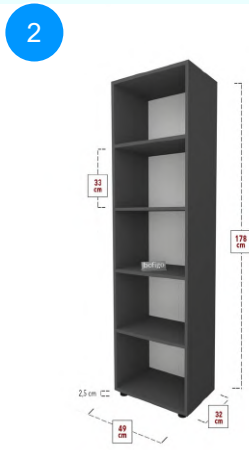

13-25-08 FOLDER WITH 5 SHELVES

Colour	Width cm.	Height cm.	Depth cm.	Kg	CBM
ANTHRACITE	49	178	32	22,8	0,0626

Top Surface Material: 18mm Melamine Faced Particle Board
This product is delivered in one box.

CARTON NO: Carton 1
CARTON WEIGHT: 17,9 kg.
CARTON HEIGHT: 13 cm.
CARTON DEPTH: 26 cm.
CARTON WIDTH: 180,5 cm.