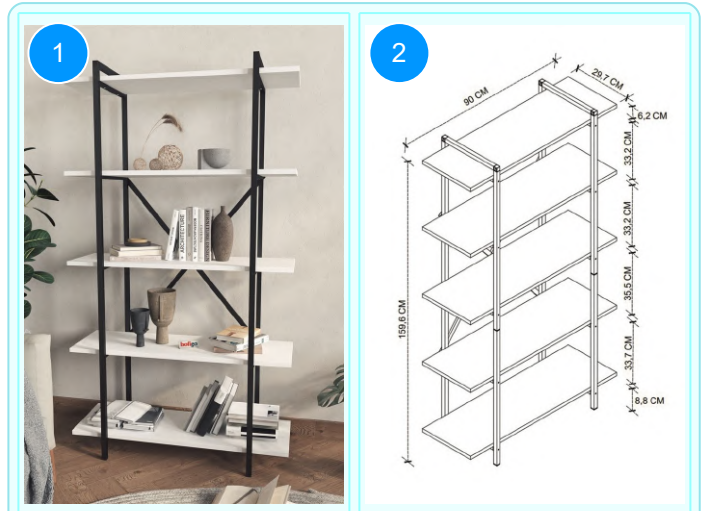

15-14-01 TEOS 5 SHELVES METAL BOOKSHELF

Colour	Width cm.	Height cm.	Depth cm.	Kg	CBM
WHITE	90	159,6	29,7	15,8	0,0638

Top Surface Material: 18mm Melamine Faced Particle Board
Leg Material: 20*20/30 0,7mm profile
This product is delivered in one box.

CARTON NO:Carton 1
CARTON WEIGHT:
CARTON HEIGHT:
CARTON WIDTH:
CARTON DEPTH: