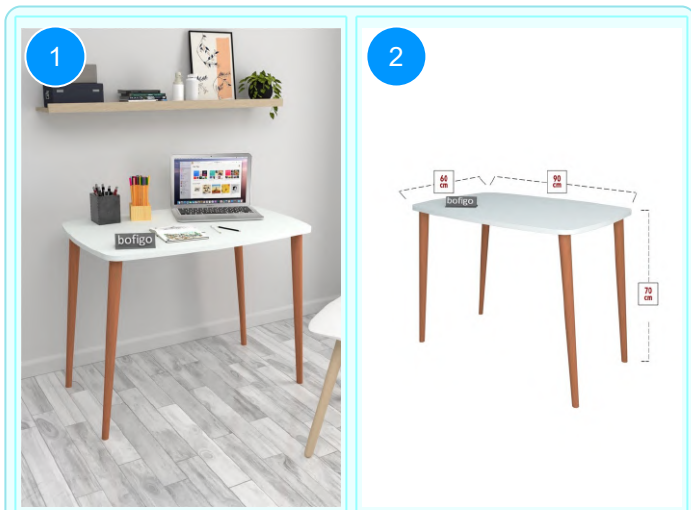

BOFIGO CATALOGUE | FURNITURES | DESKS | WOODEN LEG TABLES

20-20-01 60X90 WOODEN TABLE

Colour	Width cm.	Height cm.	Depth cm.	Kg	CBM
WHITE	90	70	60	8,4	0,0451

Top Surface Material: 18mm Melamine Faced Particle Board
Leg Material: Wooden Conical Leg
This product is delivered in one box.

CARTON NO:Carton 1
CARTON WEIGHT: 8,4 kg.
CARTON HEIGHT: 7,5 cm.
CARTON WIDTH: 94 cm.
CARTON DEPTH:64 cm.