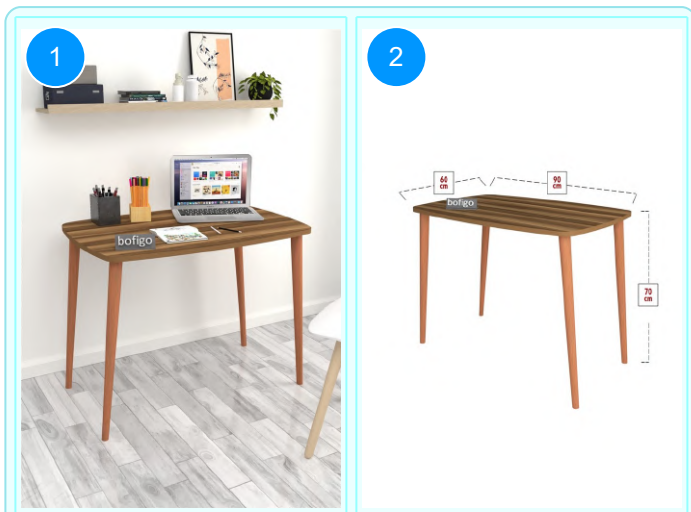

BOFIGO CATALOGUE | FURNITURES | DESKS | WOODEN LEG TABLES

20-20-07 60X90 WOODEN TABLE

Colour	Width cm.	Height cm.	Depth cm.	Kg	CBM
WALNUT	90	70	60	8,4	0,0451

Top Surface Material: 18mm Melamine Faced Particle Board
Leg Material: Wooden Conical Leg
This product is delivered in one box.

CARTON NO:Carton 1
CARTON WEIGHT: 8,4 kg.
CARTON HEIGHT: 7,5 cm.
CARTON WIDTH: 94 cm.
CARTON DEPTH:64 cm.