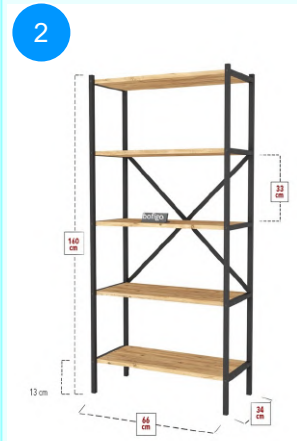

13-05-02 5 SHELVES KITCHEN ORGANIZER

Colour	Width cm.	Height cm.	Depth cm.	Kg	CBM
PINE	66	160	34	15,8	0,0638

Top Surface Material: 18mm Particle Board
Leg Material: 20*20 0,7mm profile
This product is delivered in one box.

CARTON NO: Carton 1
CARTON WEIGHT: 16 kg.
CARTON HEIGHT: 11 cm.
CARTON DEPTH: 36 cm.
CARTON WIDTH: 161 cm.