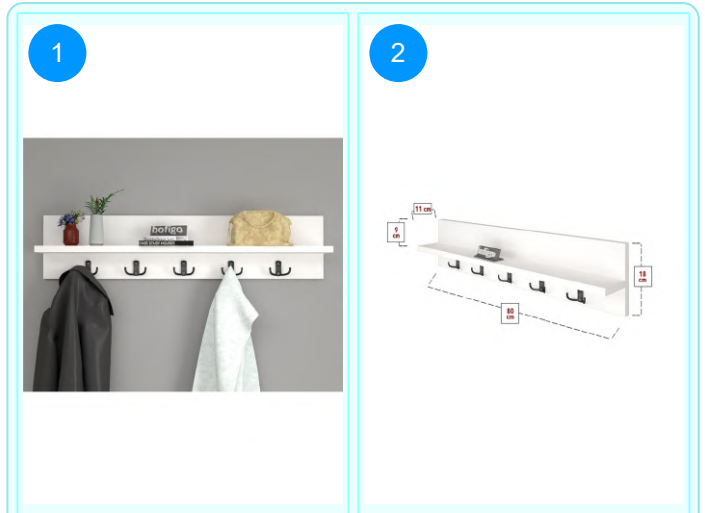

21-12-01 WALL MOUNTED CLOTHES HANGER 80 CM

Colour	Width cm.	Height cm.	Depth cm.	Kg	CBM
WHITE	80	18	11	3,1	0,0115

Top Surface Material: 18mm Melamine Faced Particle Board
This product is delivered in one box.

CARTON NO: Carton 1
CARTON WEIGHT: 3,3 kg.
CARTON HEIGHT: 6,2 cm.
CARTON DEPTH: 21,7 cm.
CARTON WIDTH: 85,3 cm.