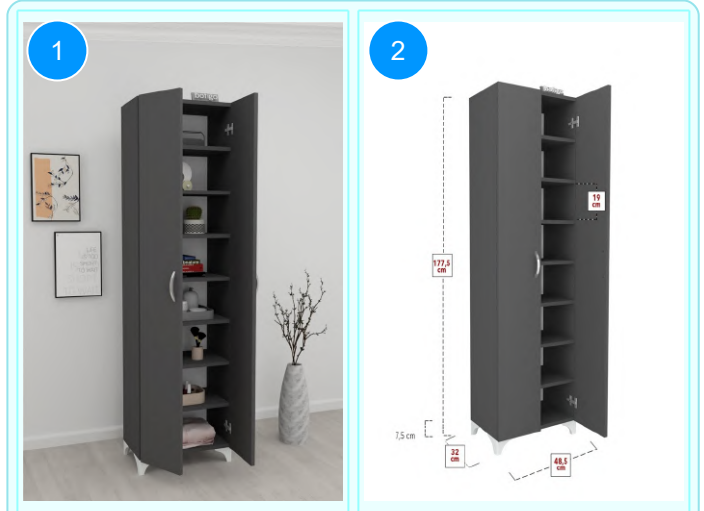

12-51-08 MULTIPURPOSE CABINET 8 SHELF

Colour	Width cm.	Height cm.	Depth cm.	Kg	CBM
ANTHRACITE	49	177,5	32	(2/1)23,3 (2/2)14,4	0,1010

Top Surface Material: 18mm Melamine Faced Particle Board
This product is delivered in two boxes.

CARTON NO: Carton 1/2
CARTON WEIGHT:23,5 kg. / 14,6 kg.
CARTON HEIGHT: 11,5 cm. / 18,8 cm.
CARTON DEPTH: 33,3 cm./ 31,5 cm.
CARTON WIDTH: 188 cm. / 55,5 cm.