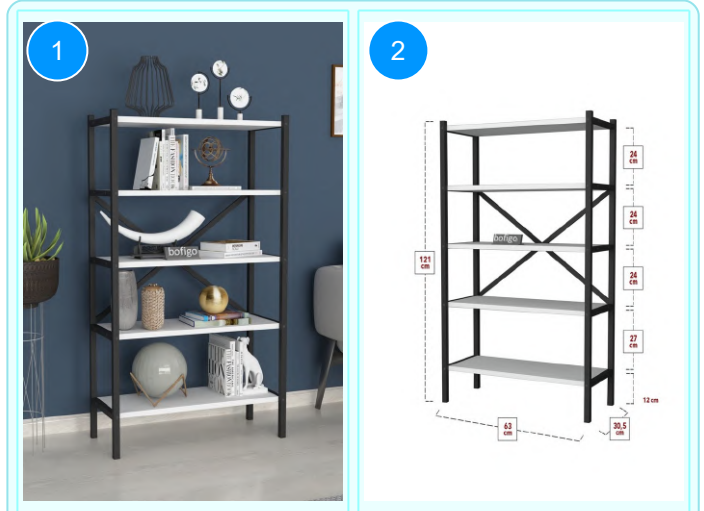

15-65-01 5 SHELVES URARTU BOOKSHELF

Colour	Width cm.	Height cm.	Depth cm.	Kg	CBM
WHITE	63	121	30,5	12	0,0600

Top Surface Material: 18mm Melamine Faced Particle Board
Leg Material: 20*20/30 0,7mm profile
This product is delivered in one box.

CARTON NO:Carton 1
CARTON WEIGHT: 12,2 kg.
CARTON HEIGHT: 10,3 cm.
CARTON WIDTH: 122,5 cm.
CARTON DEPTH: 22 cm.