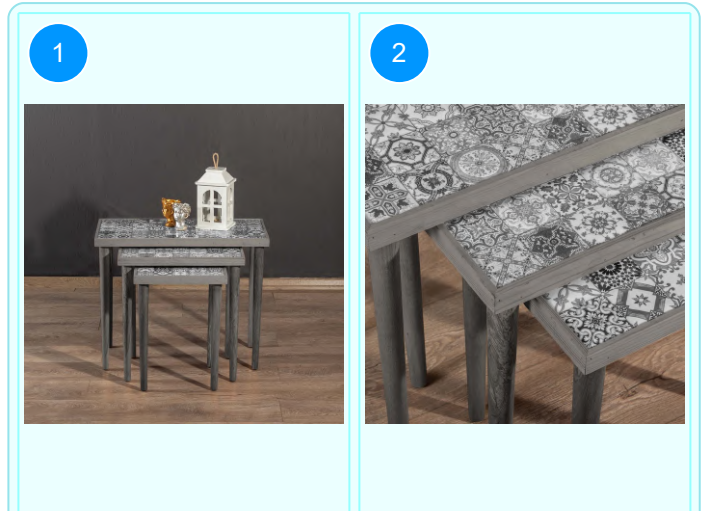

25*30 3 SET TILE PATTERNED TABLE

Colour	Width cm.	Height cm.	Depth cm.	Kg	CBM
GREY	62	50	32	15	0,0530

Top Surface Material: 18mm Melamine Faced Particle Board
Leg Material: Hornbeam
This product is delivered in one box.

CARTON NO: Carton 1
CARTON WEIGHT: 15,2 kg.
CARTON HEIGHT: 10 cm.
CARTON DEPTH: 106 cm.
CARTON WIDTH: 50 cm.