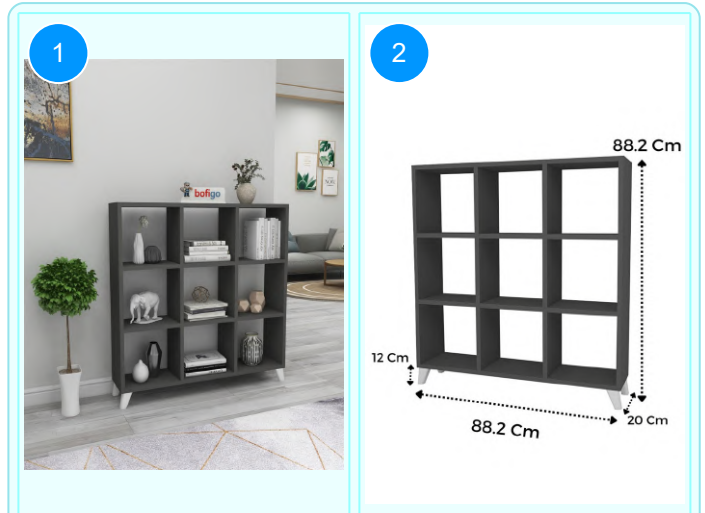

15-08-08 SQUARE/CUBE BOOKSHELF

Colour	Width cm.	Height cm.	Depth cm.	Kg	CBM
ANTHRACITE	88,2	88,2	20	16	0,0436

Top Surface Material: 18mm Melamine Faced Particle Board
This product is delivered in one box.

CARTON NO:Carton 1
CARTON WEIGHT: 16,2 kg.
CARTON HEIGHT: 18,4 cm.
CARTON WIDTH: 96 cm.
CARTON DEPTH: 24,7 cm.