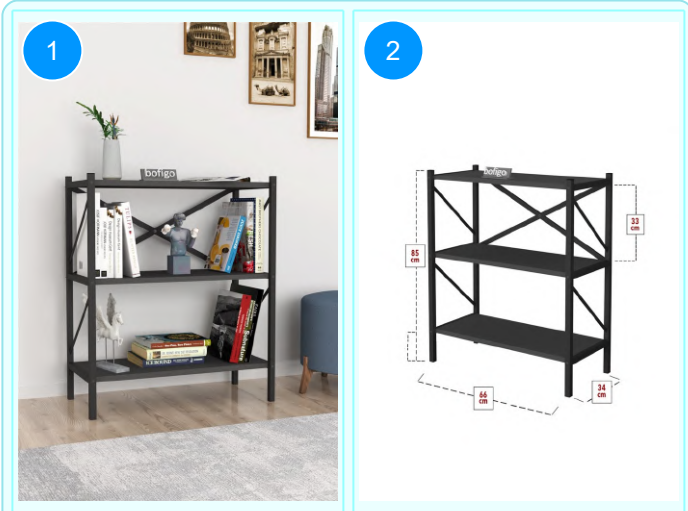

15-05-08 3 SHELVES METAL BOOKSHELF

Colour	Width cm.	Height cm.	Depth cm.	Kg	CBM
ANTHRACITE	66	85	34	9,4	0,0346

Top Surface Material: 18mm Melamine Faced Particle Board
Leg Material: 20*20/30 0,7mm profile
This product is delivered in one box.

CARTON NO:Carton 1
CARTON WEIGHT: 9,6 kg.
CARTON HEIGHT: 11 cm.
CARTON WIDTH: 87,5 cm.
CARTON DEPTH: 35,5 cm.