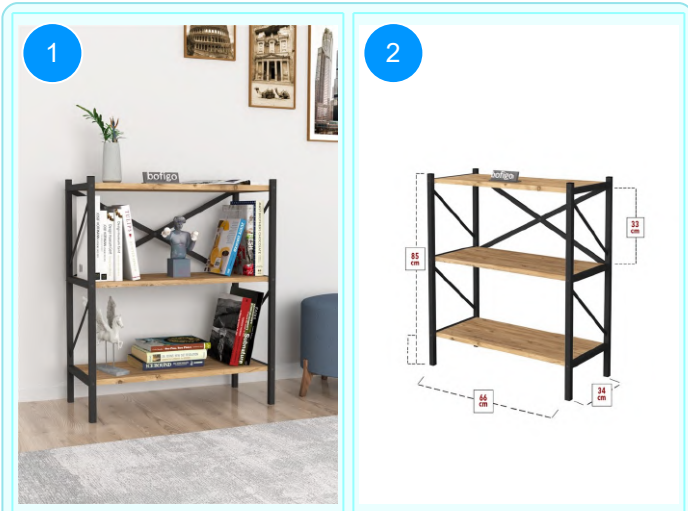

15-05-02 3 SHELVES METAL BOOKSHELF

Colour	Width cm.	Height cm.	Depth cm.	Kg	CBM
PINE	66	85	34	9,4	0,0346

Top Surface Material: 18mm Melamine Faced Particle Board
Leg Material: 20*20/30 0,7mm profile
This product is delivered in one box.

CARTON NO:Carton 1
CARTON WEIGHT: 9,6 kg.
CARTON HEIGHT: 11 cm.
CARTON WIDTH: 87,5 cm.
CARTON DEPTH: 35,5 cm.