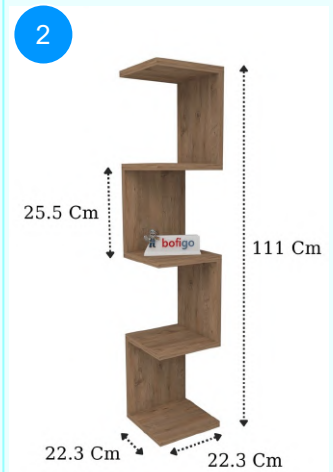

CARTON NO:Carton 1  
CARTON WEIGHT: 11,5 kg.  
CARTON HEIGHT: 8,5 cm.  
CARTON WIDTH: 128,5 cm.  
CARTON DEPTH: 26 cm.

15-12-01 ZIGZAG BOOKSHELF

Colour	Width cm.	Height cm.	Depth cm.	Kg	CBM
WHITE	22,3	111	22,3	5,4	0,0147

Top Surface Material: 18mm Melamine Faced Particle Board  
This product is delivered in one box.

CARTON NO:Carton 1  
CARTON WEIGHT: 5,6 kg.  
CARTON HEIGHT: 17 cm.  
CARTON WIDTH: 32 cm.  
CARTON DEPTH: 27 cm.