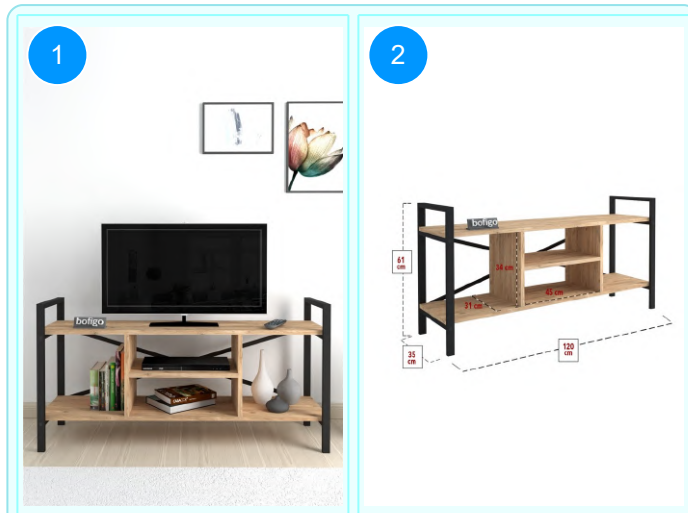

11-01-02 TV STAND

Colour	Width cm.	Height cm.	Depth cm.	Kg	CBM
PINE	120	61	35	15,4	0,0518

Top Surface Material: 18mm Melamine Faced Particle Board
This product is delivered in one box.

CARTON NO: Carton 1
CARTON WEIGHT: 15,6 kg.
CARTON HEIGHT: 10,5 cm.
CARTON DEPTH: 38,3 cm.
CARTON WIDTH: 128,8 cm.