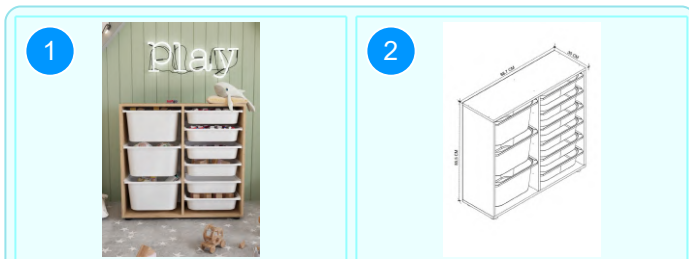

9-SPT-CAGLA-2 9 BASKETS MULTIFUNCTIONAL CAGLA CABINET

Colour	Width cm.	Height cm.	Depth cm.	Kg	CBM
PINE	88,7	85,5	30	(2/1)16,2 (2/2)5	0,0710

Top Surface Material: 18mm Melamine Faced Particle Board
This product is delivered in two boxes.

CARTON NO: Carton 1/2
CARTON WEIGHT: 5 kg. / 16,2 kg.
CARTON HEIGHT: 34 cm. / 12,6 cm.
CARTON DEPTH: 32 cm. / 34,2 cm.
CARTON WIDTH: 45,5 cm. / 95,7 cm.