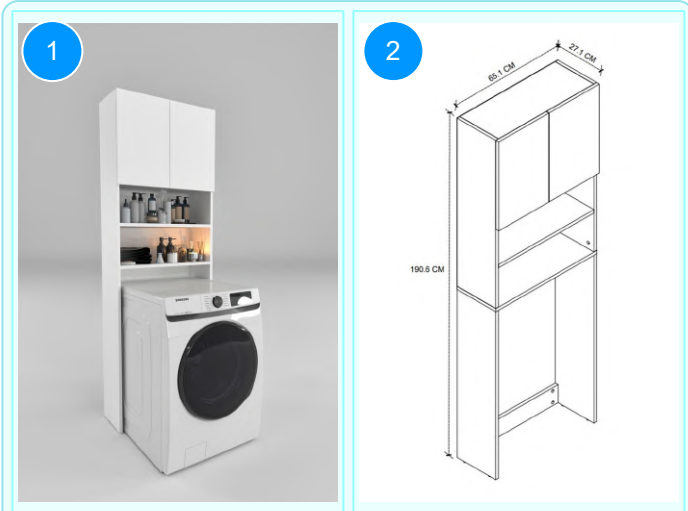

BOFIGO CATALOGUE | FURNITURES | BATHROOM ORGANIZERS | METAL BATHROOM ORGANIZER

13-03-01-12 WASHING MACHINE CABINET

Colour	Width cm.	Height cm.	Depth cm.	Kg	CBM
WHITE	65,1	190	27,1	11	0,0418

Top Surface Material: 18mm Melamine Faced Particle Board
This product is delivered in two boxes.

CARTON NO: 1&2
CARTON WEIGHT: 12,8 kg / 14,5 kg.
CARTON HEIGHT: 14,2 cm / 11 cm.
CARTON DEPTH: 36,5 cm. / 29,5 cm.
CARTON WIDTH: 67 cm. / 101 cm.