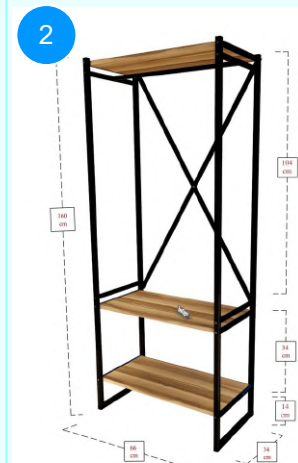

21-15-07 METAL COAT STAND, SHOE RACK

Colour	Width cm.	Height cm.	Depth cm.	Kg	CBM
WALNUT	66	160	34	12,2	0,0414

Top Surface Material: 18mm Melamine Faced Particle Board
Leg Material: 20*20*0,7 mm. Profile
This product is delivered in one box.

CARTON NO: Carton 1
CARTON WEIGHT: 12,4 kg.
CARTON HEIGHT: 7,3 cm.
CARTON DEPTH: 35,5 cm.
CARTON WIDTH: 160 cm.