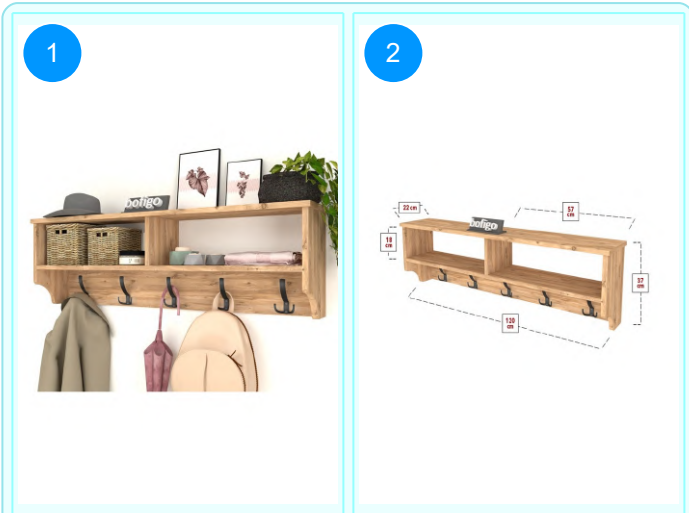

**21-11-02 WALL MOUNTED CLOTHES HANGER 120 CM**

Colour	Width cm.	Height cm.	Depth cm.	Kg	CBM
PINE	120	37	22	10,5	0,0288

Top Surface Material: 18mm Melamine Faced Particle Board  
 This product is delivered in one box.