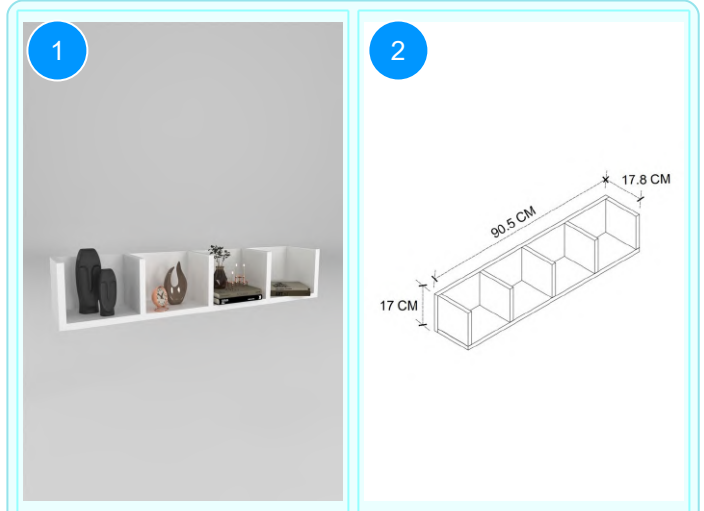

22-01-07-72-13-76 WALL MOUNTED SMALL BOOKSHELF

Colour	Width cm.	Height cm.	Depth cm.	Kg	CBM
WHITE	90,5	17	17,8	20	

Top Surface Material: 18mm Melamine Faced Particle Board
This product is delivered in one box.

CARTON NO: 1
CARTON WEIGHT: 5 kg.
CARTON HEIGHT: 7 cm.
CARTON DEPTH: 40 cm.
CARTON WIDTH: 96 cm