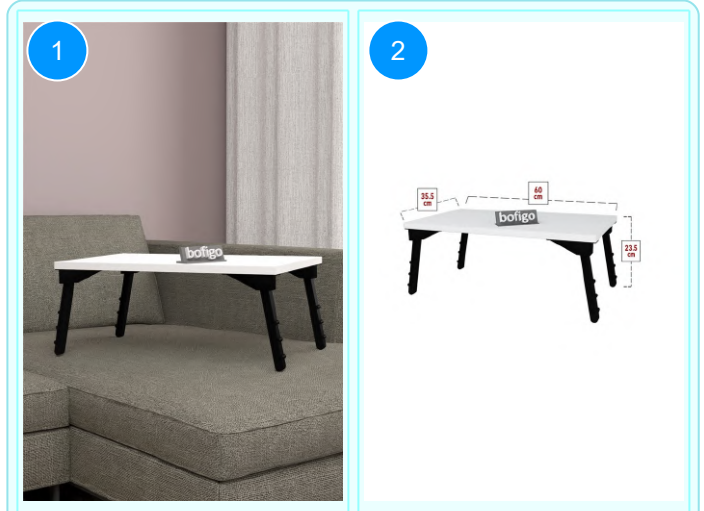

17-01-01 LAPTOP TABLE

Colour	Width cm.	Height cm.	Depth cm.	Kg	CBM
WHITE	60	23,5	35,5	3,1	

Top Surface Material: 18mm Melamine Faced Particle Board
Leg Material: Plastic Foot
This product is delivered in one box.

CARTON NO: Carton 1
CARTON WEIGHT: 3,3 kg.
CARTON HEIGHT: 5,5 cm.
CARTON DEPTH: 38,2 cm.
CARTON WIDTH: 66,3 cm.