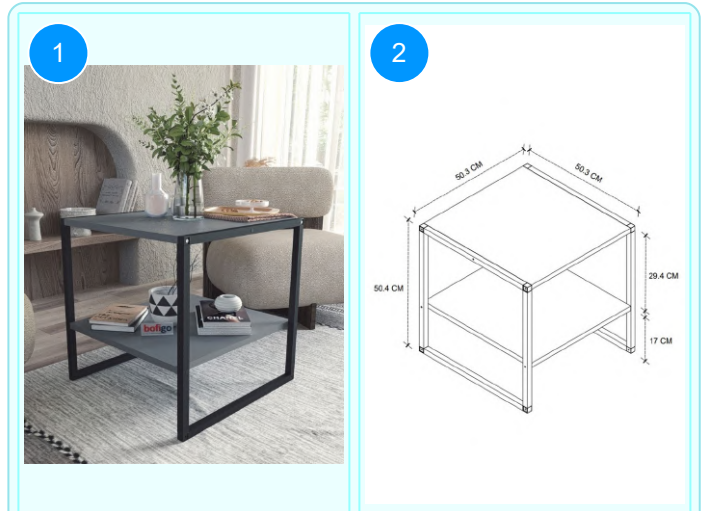

22-55-03 50*50 METAL COFFEE TABLE

Colour	Width cm.	Height cm.	Depth cm.	Kg	CBM
ANTHRACITE	50,3	50,3	56,3	7,3	0,028

Top Surface Material: 18mm Melamine Faced Particle Board
This product is delivered in one box.

CARTON NO: 1
CARTON WEIGHT: 7,3 kg.
CARTON HEIGHT: 9 cm.
CARTON DEPTH: 56,3 cm.
CARTON WIDTH: 55 cm.