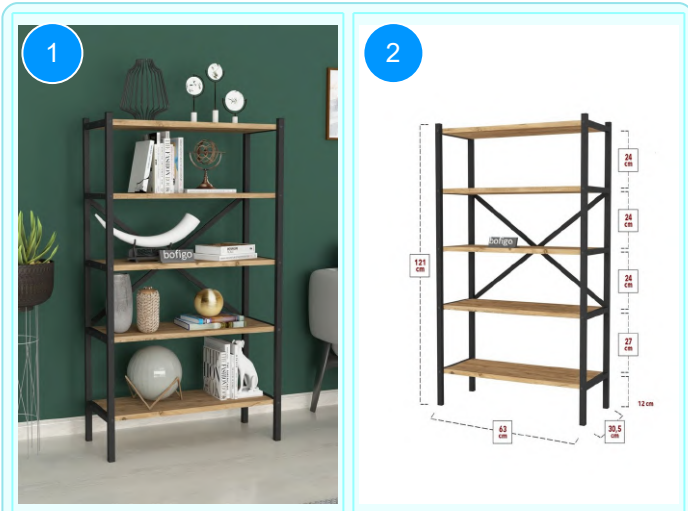

15-65-02 5 SHELVES URARTU BOOKSHELF

Colour	Width cm.	Height cm.	Depth cm.	Kg	CBM
PINE	63	121	30,5	12	0,0600

Top Surface Material: 18mm Melamine Faced Particle Board
Leg Material: 20*20/30 0,7mm profile
This product is delivered in one box.

CARTON NO:Carton 1
CARTON WEIGHT: 12,2 kg.
CARTON HEIGHT: 10,3 cm.
CARTON WIDTH: 122,5 cm.
CARTON DEPTH: 22 cm.