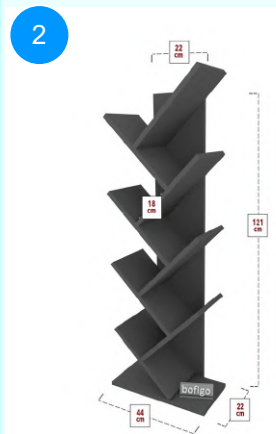

15-11-08 TREE BOOKSHELF

Colour	Width cm.	Height cm.	Depth cm.	Kg	CBM
ANTHRACITE	44	121	22	11,3	0,0284

Top Surface Material: 18mm Melamine Faced Particle Board
This product is delivered in one box.

CARTON NO:Carton 1
CARTON WEIGHT: 11,5 kg.
CARTON HEIGHT: 8,5 cm.
CARTON WIDTH: 128,5 cm.
CARTON DEPTH: 26 cm.