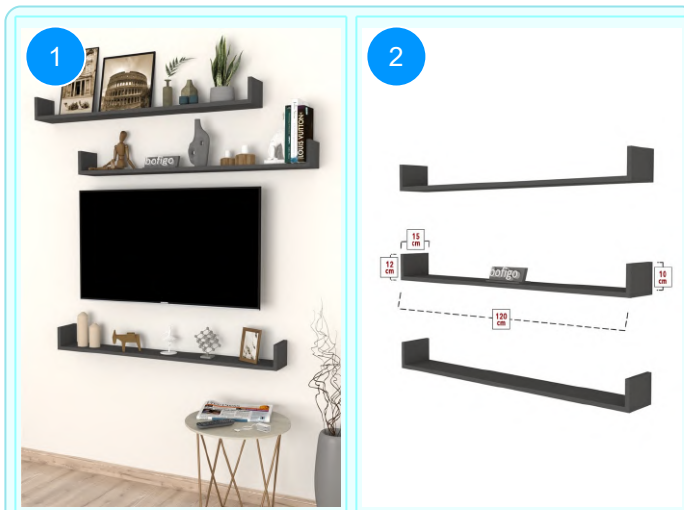

13-90-08 FLYING SHELF 120 CM

Colour	Width cm.	Height cm.	Depth cm.	Kg	CBM
ANTHRACITE	120	10	15	8,8	0,0262

Top Surface Material: 18mm Melamine Faced Particle Board
This product is delivered in one box.

CARTON NO: Carton 1
CARTON WEIGHT: 8,8 kg.
CARTON HEIGHT: 11 cm.
CARTON DEPTH: 18,8 cm.
CARTON WIDTH: 127 cm.