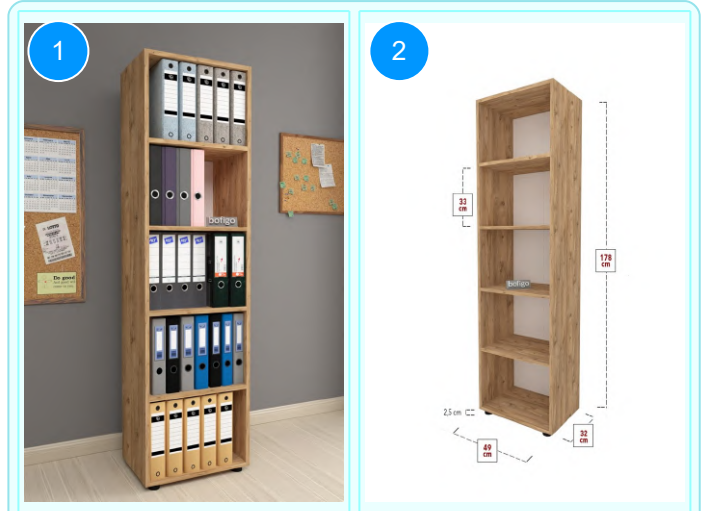

13-25-02 FOLDER WITH 5 SHELVES

Colour	Width cm.	Height cm.	Depth cm.	Kg	CBM
PINE	49	178	32	22,8	0,0626

Top Surface Material: 18mm Melamine Faced Particle Board
This product is delivered in one box.

CARTON NO: Carton 1
CARTON WEIGHT: 17,9 kg.
CARTON HEIGHT: 13 cm.
CARTON DEPTH: 26 cm.
CARTON WIDTH: 180,5 cm.