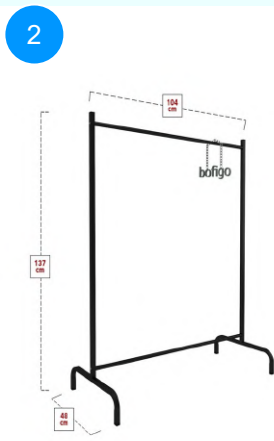

21-01-10 METAL CLOTHES HANGER

Colour	Width cm.	Height cm.	Depth cm.	Kg	CBM
BLACK	104	137	48	2	0,00755

This product is delivered in one box.