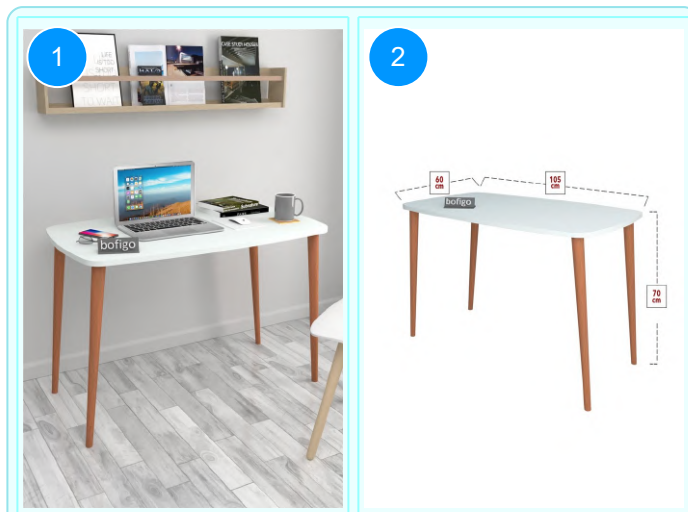

20-21-01 60X105 WOODEN TABLE

Colour	Width cm.	Height cm.	Depth cm.	Kg	CBM
WHITE	105	70	60	9,2	0,0556

Top Surface Material: 18mm Melamine Faced Particle Board
Leg Material: Wooden Conical Leg
This product is delivered in one box.

CARTON NO:Carton 1
CARTON WEIGHT: 9,2 kg.
CARTON HEIGHT: 7,8 cm.
CARTON WIDTH: 111,5 cm.
CARTON DEPTH:64 cm.