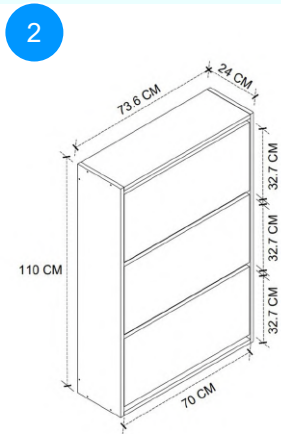

18-03-08 DECORATIVE SHOERACK

Colour	Width cm.	Height cm.	Depth cm.	Kg	CBM
ANTHRACITE	73,6	110	24	(2/1)11,8 (2/2)11,1	0,0670

Top Surface Material: 18mm Melamine Faced Particle Board
This product is delivered in two boxes.

CARTON NO: Carton 1/2
CARTON WEIGHT: 12 kg. / 11,3 kg.
CARTON HEIGHT: 10,3 cm. / 12,5 cm.
CARTON DEPTH: 36,5 cm. / 26 cm.
CARTON WIDTH: 76 cm. / 118 cm.