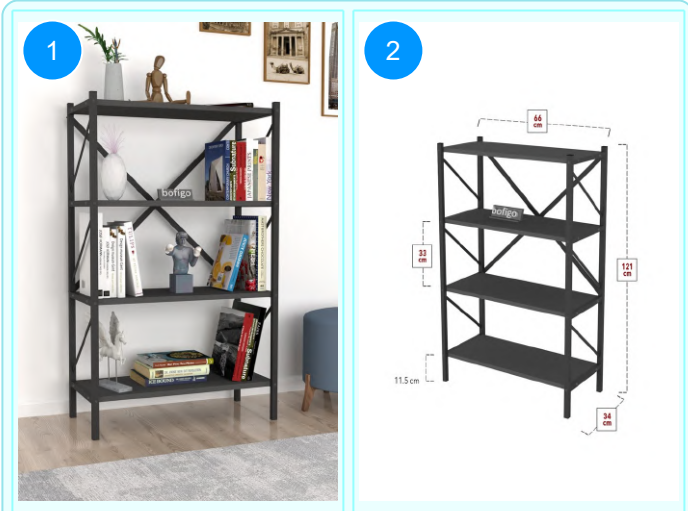

15-09-08 4 SHELVES METAL BOOKSHELF

Colour	Width cm.	Height cm.	Depth cm.	Kg	CBM
ANTHRACITE	66	121	34	13,1	0,0638

Top Surface Material: 18mm Melamine Faced Particle Board
Leg Material: 20*20/30 0,7mm profile
This product is delivered in one box.

CARTON NO:Carton 1
CARTON WEIGHT: 13,1 kg.
CARTON HEIGHT: 9 cm.
CARTON WIDTH: 130 cm.
CARTON DEPTH: 35,5 cm.