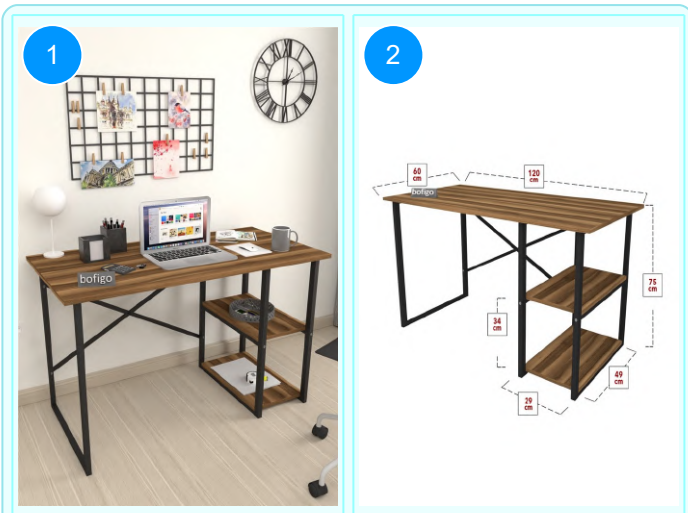

20-02-07 2 SHELVES METAL STUDY DESK

Colour	Width cm.	Height cm.	Depth cm.	Kg	CBM
WALNUT	120	75	60	17	0,0623

Top Surface Material: 18mm Melamine Faced Particle Board
This product is delivered in one box.

CARTON NO:Carton 1
CARTON WEIGHT: 17,3 kg.
CARTON HEIGHT: 7,8 cm.
CARTON WIDTH: 124,4 cm
CARTON DEPTH:64,2 cm.