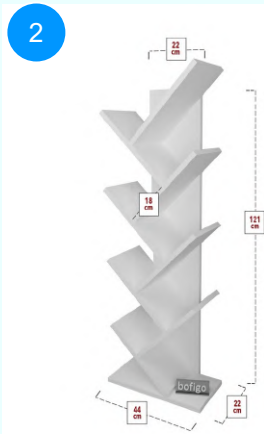

BOFIGO CATALOGUE | FURNITURES | BOOKSHELVES | TREE BOOKSHELF

15-11-01 TREE BOOKSHELF

Colour	Width cm.	Height cm.	Depth cm.	Kg	CBM
WHITE	44	121	22	11,3	0,0284

Top Surface Material: 18mm Melamine Faced Particle Board
This product is delivered in one box.

CARTON NO:Carton 1
CARTON WEIGHT: 11,5 kg.
CARTON HEIGHT: 8,5 cm.
CARTON WIDTH: 128,5 cm.
CARTON DEPTH: 26 cm.