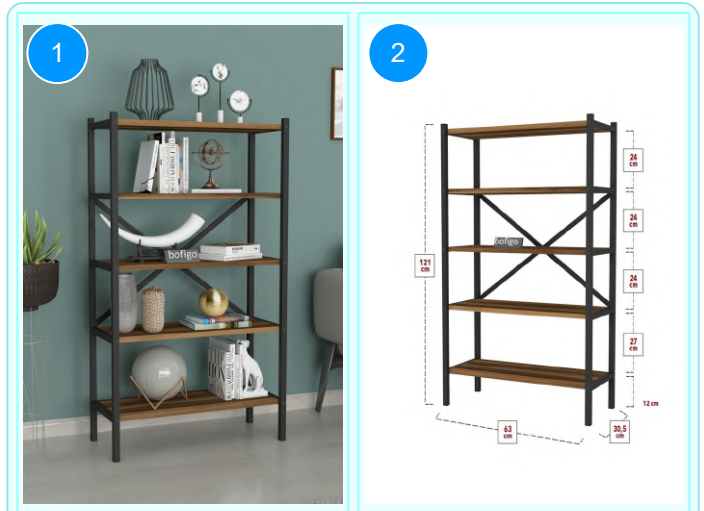

15-65-07 5 SHELVES URARTU BOOKSHELF

Colour	Width cm.	Height cm.	Depth cm.	Kg	CBM
WALNUT	63	121	30,5	12	0,0600

Top Surface Material: 18mm Melamine Faced Particle Board
Leg Material: 20*20/30 0,7mm profile
This product is delivered in one box.

CARTON NO:Carton 1
CARTON WEIGHT: 12,2 kg.
CARTON HEIGHT: 10,3 cm.
CARTON WIDTH: 122,5 cm.
CARTON DEPTH: 22 cm.