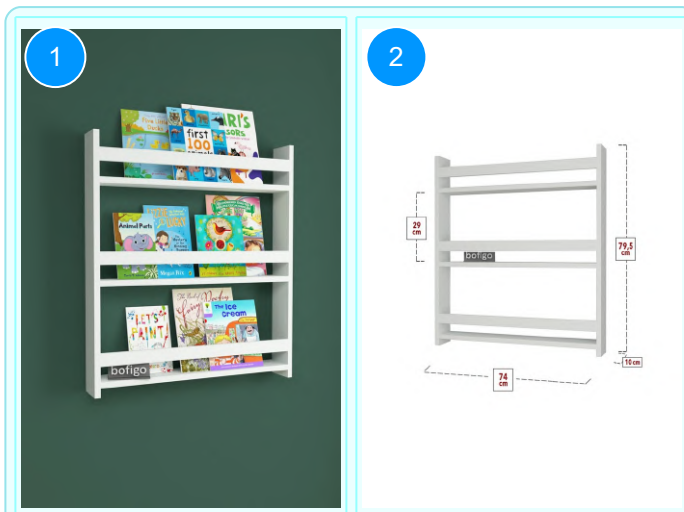

15-43-01 MONTESSORI BOOKSHELF 4 SHELVES

Colour	Width cm.	Height cm.	Depth cm.	Kg	CBM
WHITE	74	79,5	10	6	

Top Surface Material: 18mm Melamine Faced Particle Board
This product is delivered in one box.

CARTON NO:Carton 1
CARTON WEIGHT: 6 kg.
CARTON HEIGHT: 15,3 cm.
CARTON WIDTH: 89 cm.
CARTON DEPTH: 15 cm.