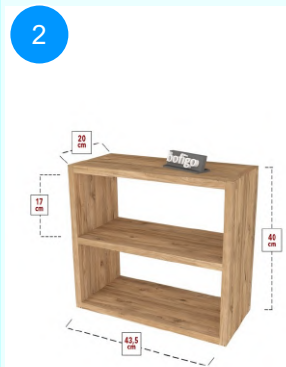

13-01-02 SPICE RACK FOR KITCHEN

Colour	Width cm.	Height cm.	Depth cm.	Kg	CBM
PINE	43,5	40	20	4,5	0,0129

Top Surface Material: 18mm Melamine Faced Particle Board
This product is delivered in one box.

CARTON NO: Carton 1
CARTON WEIGHT: 4,7 kg.
CARTON HEIGHT: 11,2 cm.
CARTON DEPTH: 24,5 cm.
CARTON WIDTH: 47 cm.