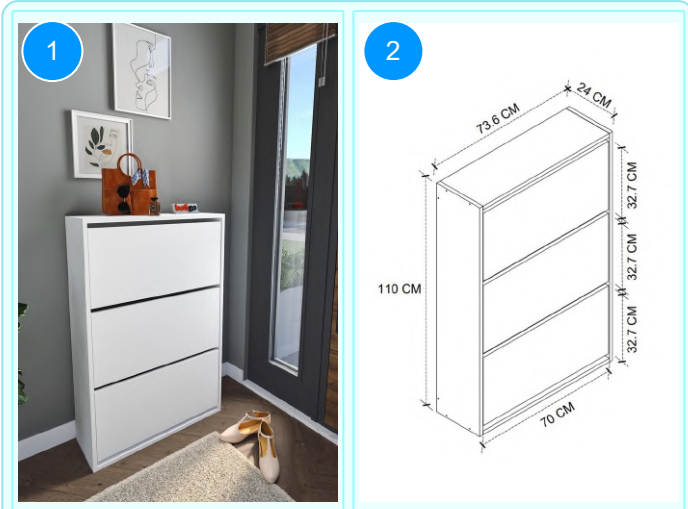

BOFIGO CATALOGUE | FURNITURES | SHOERACKS | DECORATIVE SHOERACK

18-03-01 DECORATIVE SHOERACK

Colour	Width cm.	Height cm.	Depth cm.	Kg	CBM
WHITE	73,6	110	24	(2/1)11,8 (2/2)11,1	0,0670

Top Surface Material: 18mm Melamine Faced Particle Board
This product is delivered in two boxes.

CARTON NO: Carton 1/2
CARTON WEIGHT: 12 kg. / 11,3 kg.
CARTON HEIGHT: 10,3 cm. / 12,5 cm.
CARTON DEPTH: 36,5 cm. / 26 cm.
CARTON WIDTH: 76 cm. / 118 cm.