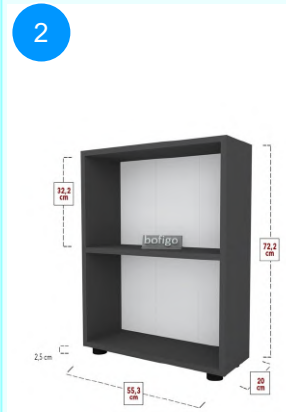

15-06-08 2 SHELVES CHIPBOARD BOOKSHELF

Colour	Width cm.	Height cm.	Depth cm.	Kg	CBM
ANTHRACITE	55,3	72,2	20	7,2	

Top Surface Material: 18mm Melamine Faced Particle Board
This product is delivered in one box.

CARTON NO:Carton 1
CARTON WEIGHT: 7,4 kg.
CARTON HEIGHT: 13,5 cm.
CARTON WIDTH: 76 cm.
CARTON DEPTH: 24,5 cm.