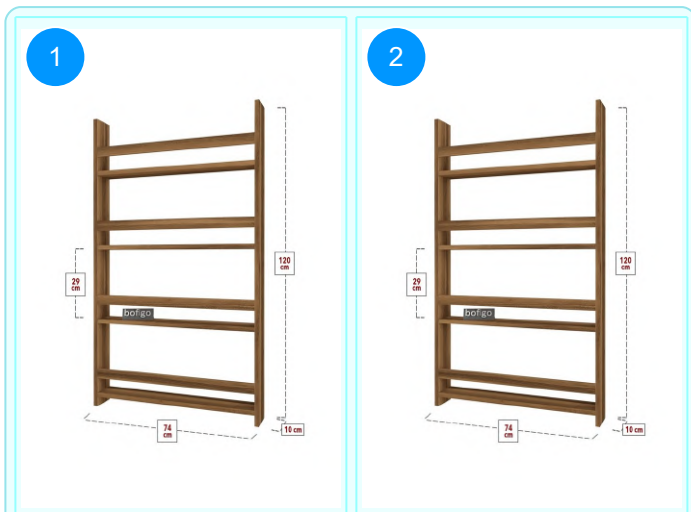

15-04-07 MONTESSORI BOOKSHELF 4 SHELVES

Colour	Width cm.	Height cm.	Depth cm.	Kg	CBM
WALNUT	74	120	10	8,3	0,0320

Top Surface Material: 18mm Melamine Faced Particle Board
This product is delivered in one box.

CARTON NO:Carton 1
CARTON WEIGHT: 8,5 kg.
CARTON HEIGHT: 14,3 cm.
CARTON WIDTH: 154,5 cm.
CARTON DEPTH: 14,5 cm.