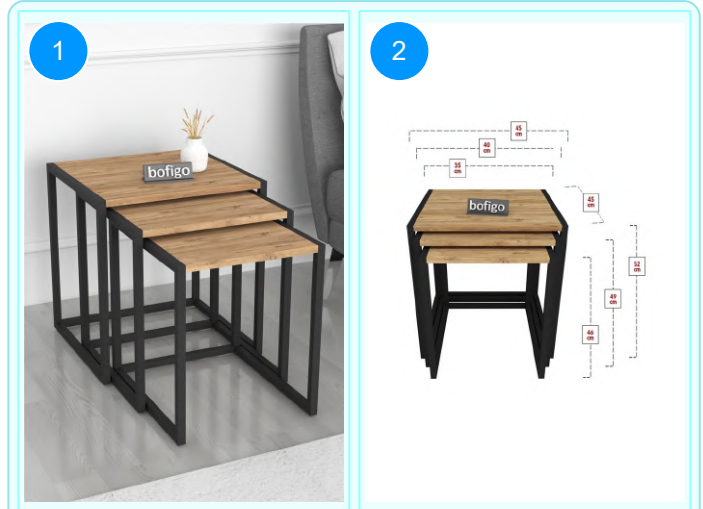

22-30-02 METAL NESTING TABLE

Colour	Width cm.	Height cm.	Depth cm.	Kg	CBM
PINE	45	52	45	7,8	

Top Surface Material: 18mm Melamine Faced Particle Board
Leg Material: 20*20 0,7mm profile
This product is delivered in one box.

CARTON NO: Carton 1
CARTON WEIGHT: 8 kg.
CARTON HEIGHT: 13 cm.
CARTON DEPTH: 47 cm.
CARTON WIDTH: 56 cm.