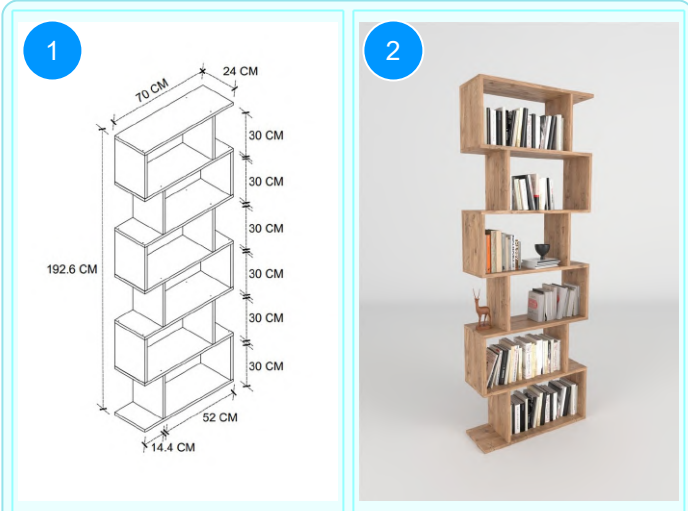

BOFIGO CATALOGUE | FURNITURES | BOOKSHELVES | ZIGZAG BOOKSHELF WITH 6 SHELVES

15-60-02 ZIGZAG BOOKSHELF WITH 6 SHELVES

Colour	Width cm.	Height cm.	Depth cm.	Kg	CBM
PINE	70	192,6	24	23,5	0,051

Top Surface Material: 18mm Melamine Faced Particle Board
This product is delivered in one box.

CARTON NO:Carton 1
CARTON WEIGHT: 23,5 kg.
CARTON HEIGHT: 25 cm.
CARTON WIDTH: 74 cm.
CARTON DEPTH: 27,5 cm.