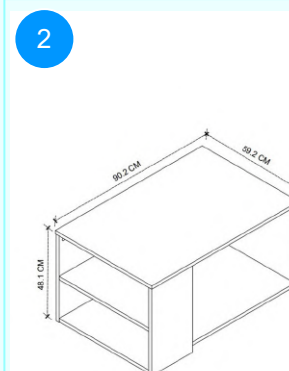

22-02-02-91 COFFEE TABLE WITH BOOKSHELF

Colour	Width cm.	Height cm.	Depth cm.	Kg	CBM
ANTHRACITE-PINE	90,2	48,1	59,2	21	

Top Surface Material: 18mm Melamine Faced Particle Board
This product is delivered in one box.

CARTON NO:
CARTON WEIGHT: 21,6 kg.
CARTON HEIGHT: 9 cm.
CARTON DEPTH: 63,5 cm.
CARTON WIDTH: 97 cm