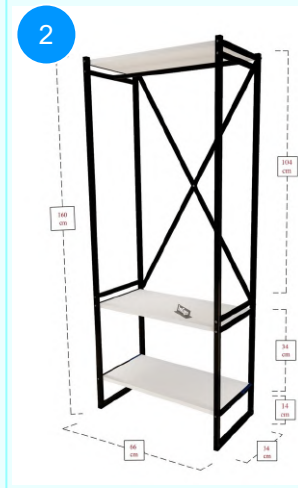

21-15-01 METAL COAT STAND, SHOE RACK

Colour	Width cm.	Height cm.	Depth cm.	Kg	CBM
WHITE	66	160	34	12,2	0,0414

Top Surface Material: 18mm Melamine Faced Particle Board
Leg Material: 20*20*0,7 mm. Profile
This product is delivered in one box.

CARTON NO: Carton 1
CARTON WEIGHT: 12,4 kg.
CARTON HEIGHT: 7,3 cm.
CARTON DEPTH: 35,5 cm.
CARTON WIDTH: 160 cm.