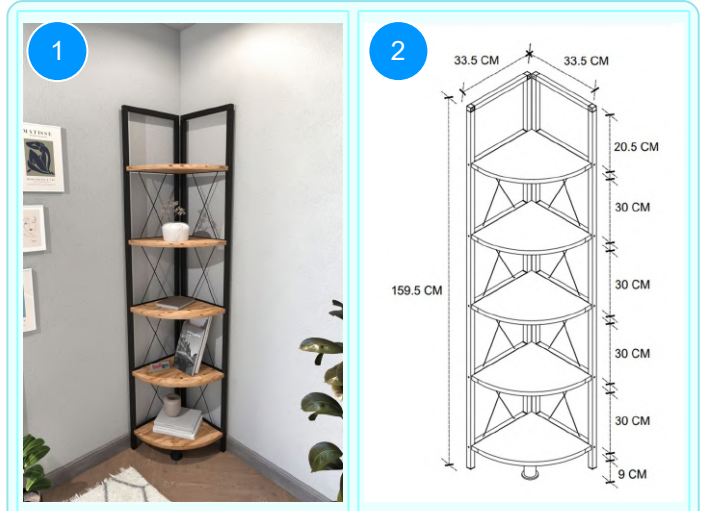

15-15-02 METAL CORNER BOOKSHELF

Colour	Width cm.	Height cm.	Depth cm.	Kg	CBM
PINE	67	159.5	33,5	10	0,039

Top Surface Material: 18mm Melamine Faced Particle Board
Leg Material: 20*20/30 0,7mm profile
This product is delivered in one box.

CARTON NO:Carton 1
CARTON WEIGHT: 10 kg.
CARTON HEIGHT: 6,5 cm.
CARTON WIDTH: 166,5 cm.
CARTON DEPTH: 36 cm.