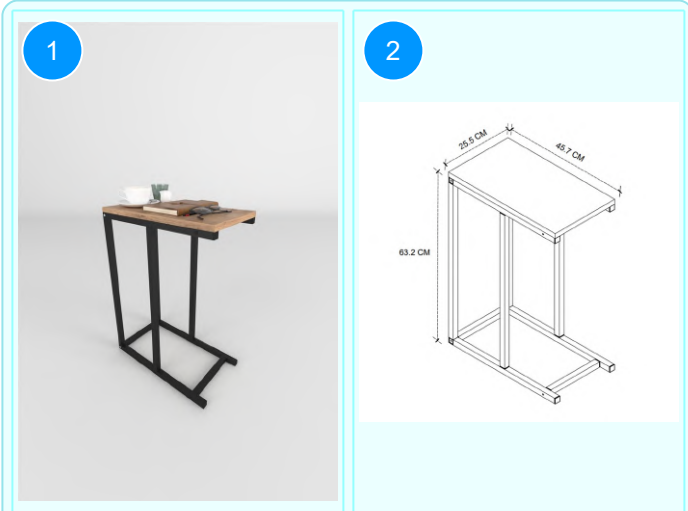

BOFIGO CATALOGUE | FURNITURES | TABLES | 45*25 METAL SIDE TABLE

22-45-02 45*25 METAL SIDE TABLE

Colour	Width cm.	Height cm.	Depth cm.	Kg	CBM
PINE	25,5	63,2	45,7	3,9	0,009

Top Surface Material: 18mm Melamine Faced Particle Board
This product is delivered in one box.

CARTON NO: 1
CARTON WEIGHT: 3,9 kg.
CARTON HEIGHT: 5 cm.
CARTON DEPTH: 63,5 cm.
CARTON WIDTH: 29 cm.