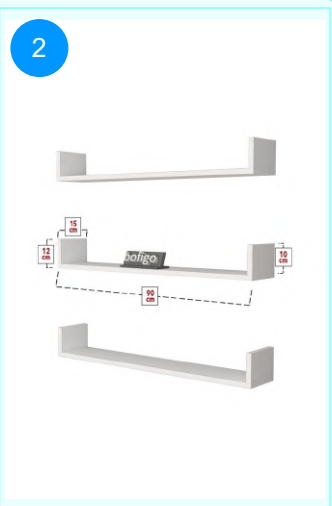

BOFIGO CATALOGUE | FURNITURES | CLOTHES HANGERS | FLYING SHELVES

13-12-01 FLYING SHELF 90 CM

Colour	Width cm.	Height cm.	Depth cm.	Kg	CBM
WHITE	90	10	15	6,5	0,0201

Top Surface Material: 18mm Melamine Faced Particle Board
This product is delivered in one box.

CARTON NO: Carton 1
CARTON WEIGHT: 6,7 kg.
CARTON HEIGHT: 11 cm.
CARTON DEPTH: 18,8 cm.
CARTON WIDTH: 97,3 cm.