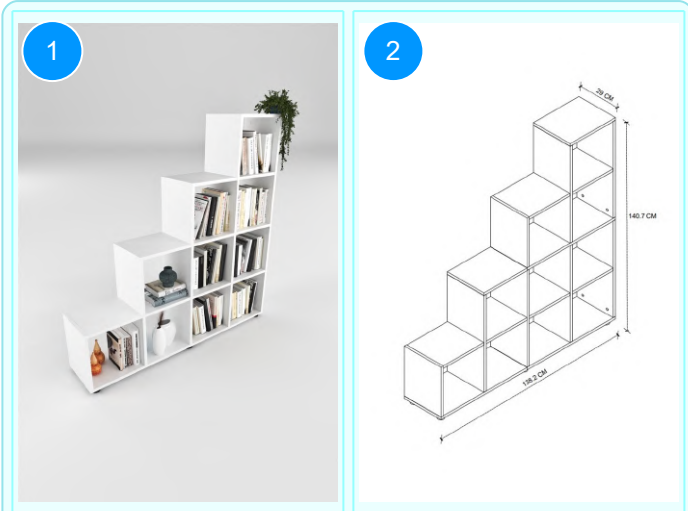

BOFIGO CATALOGUE | FURNITURES | BOOKSHELVES | 1 (BOFIGO CATALOGUE | FURNITURES | BOOKSHELVES | WALL MOUNTED BOOKCASE

15-24-01 10 SHELVES - STAIR BOOKCASE

Colour	Width cm.	Height cm.	Depth cm.	Kg	CBM
WHITE	138,2	140	29	9	0,0147

Top Surface Material: 18mm Melamine Faced Particle Board
This product is delivered in two boxes.

CARTON NO: 1 & 2
CARTON WEIGHT: 18 / 13 kg.
CARTON HEIGHT: 16 / 12,5 cm.
CARTON WIDTH: 75 / 72 cm.
CARTON DEPTH: 33,5 / 33,5 cm.