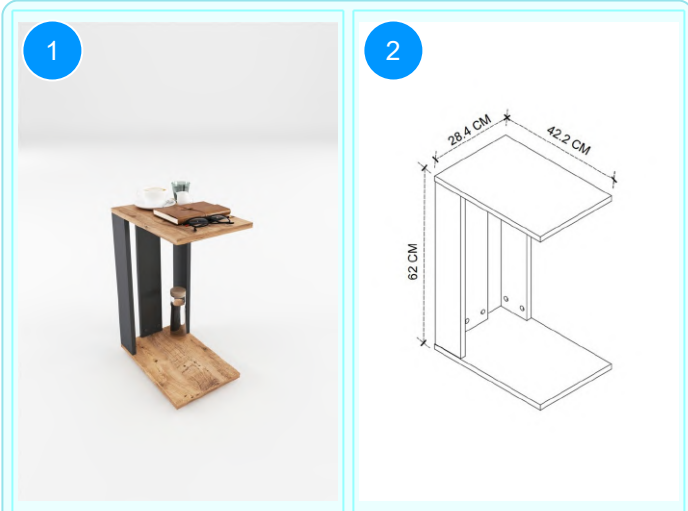

22-60-28 WHEELED COFFEE TABLE

Colour	Width cm.	Height cm.	Depth cm.	Kg	CBM
ANTHRACITE-PINE	28,4	62	42,2	5,1	

Top Surface Material: 18mm Melamine Faced Particle Board
This product is delivered in one box.

CARTON NO: 1
CARTON WEIGHT: 5,1 kg.
CARTON HEIGHT: 7 cm.
CARTON DEPTH: 62 cm.
CARTON WIDTH: 35 cm.