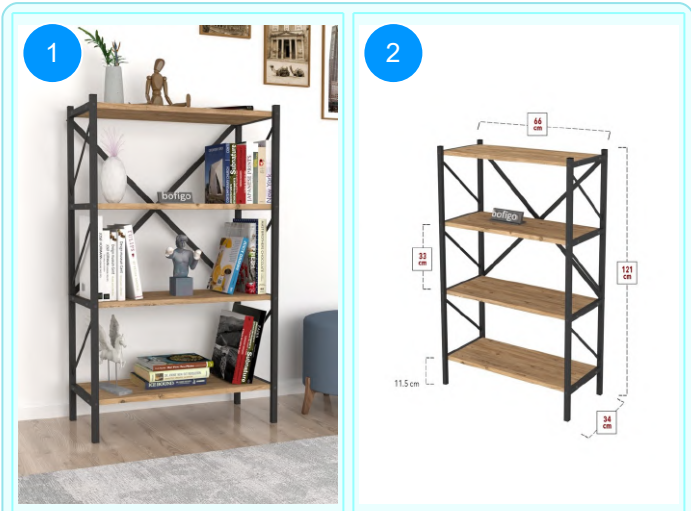

15-09-02 4 SHELVES METAL BOOKSHELF

Colour	Width cm.	Height cm.	Depth cm.	Kg	CBM
PINE	66	121	34	13,1	0,0638

Top Surface Material: 18mm Melamine Faced Particle Board
Leg Material: 20*20/30 0,7mm profile
This product is delivered in one box.

CARTON NO:Carton 1
CARTON WEIGHT: 13,1 kg.
CARTON HEIGHT: 121 cm.
CARTON WIDTH: 66 cm.
CARTON DEPTH: 34 cm.