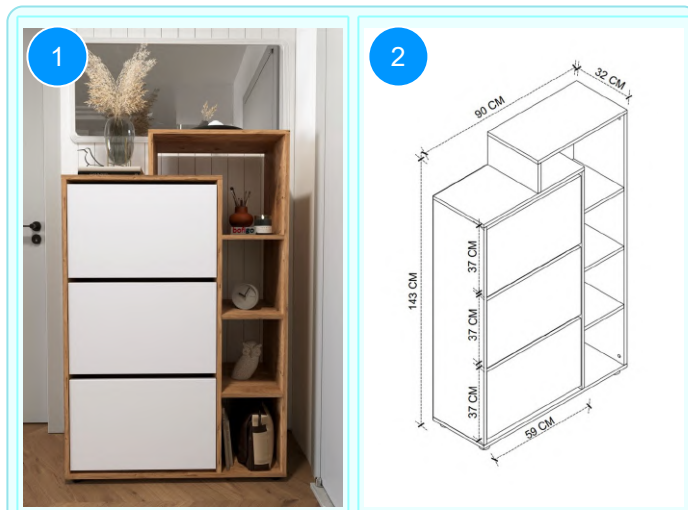

18-04-21 DECORATIVE LEGO SHOERACK

Colour	Width cm.	Height cm.	Depth cm.	Kg	CBM
PINE/WHITE	90	743	32	(2/1)26,1 kg.(2/2) 10,7 kg.	0,0670

Top Surface Material: 18mm Melamine Faced Particle Board
This product is delivered in two boxes.

CARTON NO: Carton 1/2
CARTON WEIGHT: 26,1 kg. / 10,7 kg.
CARTON HEIGHT: 13,1 cm. / 8,7 cm.
CARTON DEPTH: 35,2 cm / 40,7 cm.
CARTON WIDTH: 141,8 cm. / 63,5 cm.