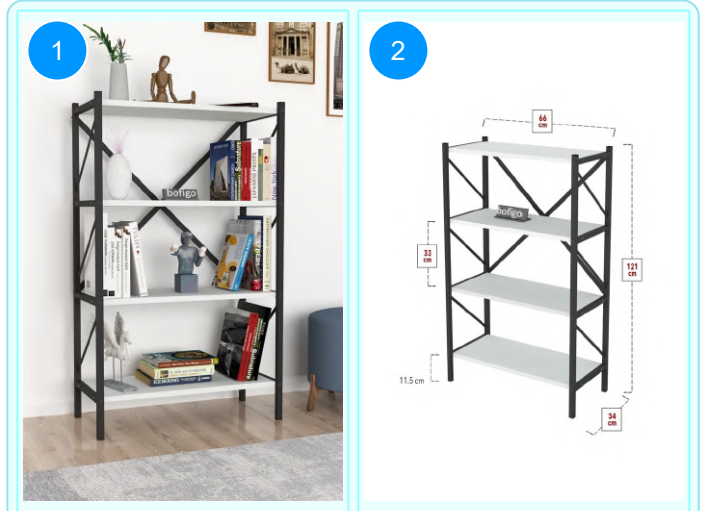

15-09-01 4 SHELVES METAL BOOKSHELF

Colour	Width cm.	Height cm.	Depth cm.	Kg	CBM
WHITE	66	121	34	13,1	0,0638

Top Surface Material: 18mm Melamine Faced Particle Board
Leg Material: 20*20/30 0,7mm profile
This product is delivered in one box.

CARTON NO:Carton 1
CARTON WEIGHT: 13,1 kg.
CARTON HEIGHT: 121 cm.
CARTON WIDTH: 66 cm.
CARTON DEPTH: 34 cm.