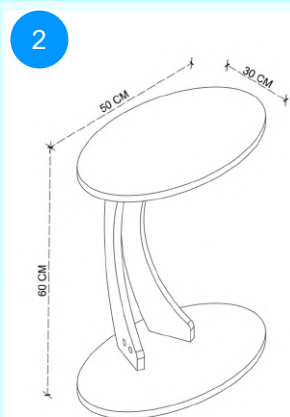

22-04-01 ELLIPSE COFFEE TABLE

Colour	Width cm.	Height cm.	Depth cm.	Kg	CBM
WHITE	50	60	30	4	

Top Surface Material: 18mm Melamine Faced Particle Board
This product is delivered in one box.

CARTON NO: Carton 1
CARTON WEIGHT: 4 kg.
CARTON HEIGHT: 4,8 cm.
CARTON DEPTH: 61 cm.
CARTON WIDTH: 40,5 cm.