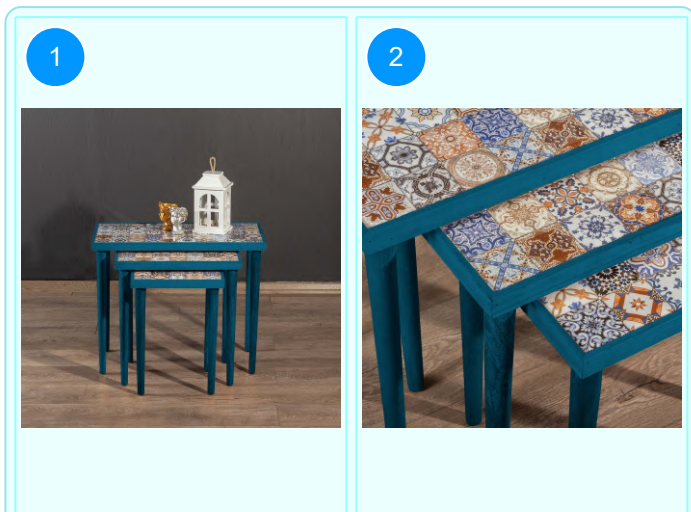

Top Surface Material: 18mm Melamine Faced Particle Board  
 Leg Material: Hornbeam  
 This product is delivered in one box.

CARTON NO: Carton 1  
 CARTON WEIGHT: 15,2 kg.  
 CARTON HEIGHT: 10 cm.  
 CARTON DEPTH: 106 cm.  
 CARTON WIDTH: 50 cm.