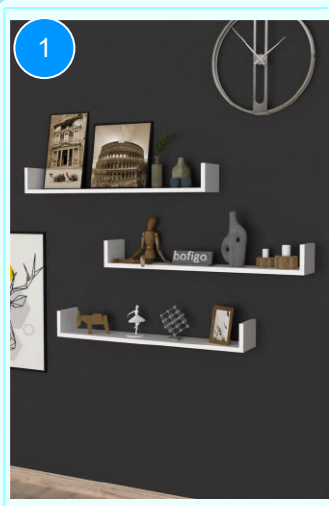

BOFIGO CATALOGUE | FURNITURES | CLOTHES HANGERS | FLYING SHELVES

13-12-01 FLYING SHELF 90 CM

Colour	Width cm.	Height cm.	Depth cm.	Kg	CBM
WHITE	90	10	15	6,5	0,0201

Top Surface Material: 18mm Melamine Faced Particle Board
This product is delivered in one box.

CARTON NO: Carton 1
CARTON WEIGHT: 6,7 kg.
CARTON HEIGHT: 11 cm.
CARTON DEPTH: 18,8 cm.
CARTON WIDTH: 97,3 cm.