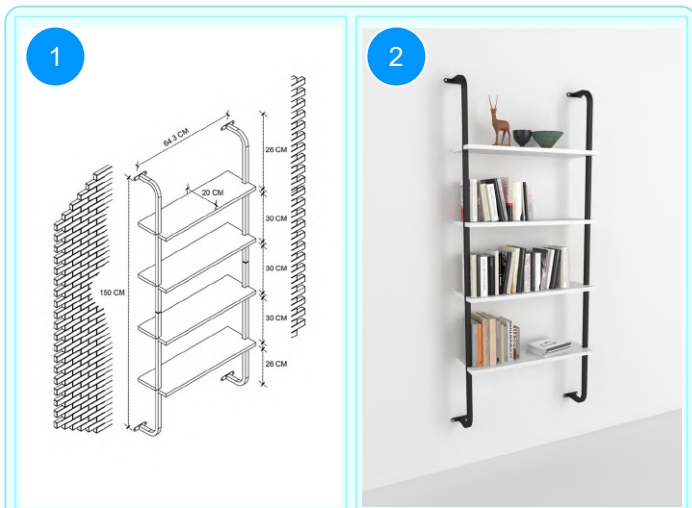

15-44-01 WALL MOUNTED 4 SHELVES METAL BOOKSHELF

Colour	Width cm.	Height cm.	Depth cm.	Kg	CBM
WHITE	64,3	150	20	8	0,026

Top Surface Material: 18mm Melamine Faced Particle Board
Leg Material: 20*20/30 0,7mm profile
This product is delivered in one box.

CARTON NO:Carton 1
CARTON WEIGHT: 8 kg.
CARTON HEIGHT: 13 cm.
CARTON WIDTH: 24,5 cm.
CARTON DEPTH: 81 cm.