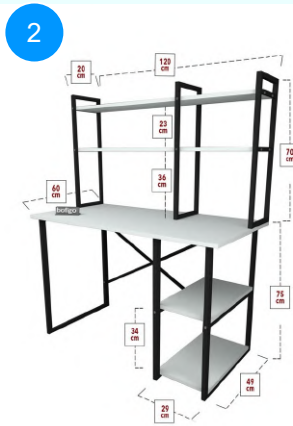

20-02-01-01 2 SHELVES METAL STUDY DESK

Colour	Width cm.	Height cm.	Depth cm.	Kg	CBM
WHITE	120	75	60	17	0,0623