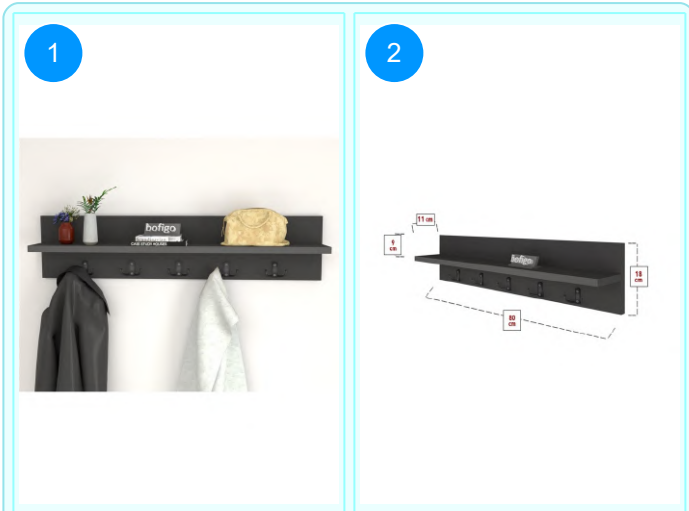

BOFIGO CATALOGUE | FURNITURES | CLOTHES HANGERS | METAL COAT HANGERS

21-12-08 WALL MOUNTED CLOTHES HANGER 80 CM

Colour	Width cm.	Height cm.	Depth cm.	Kg	CBM
ANTHRACITE	80	18	11	3,1	0,0115

Top Surface Material: 18mm Melamine Faced Particle Board
This product is delivered in one box.

CARTON NO: Carton 1
CARTON WEIGHT: 3,3 kg.
CARTON HEIGHT: 6,2 cm.
CARTON DEPTH: 21,7 cm.
CARTON WIDTH: 85,3 cm.