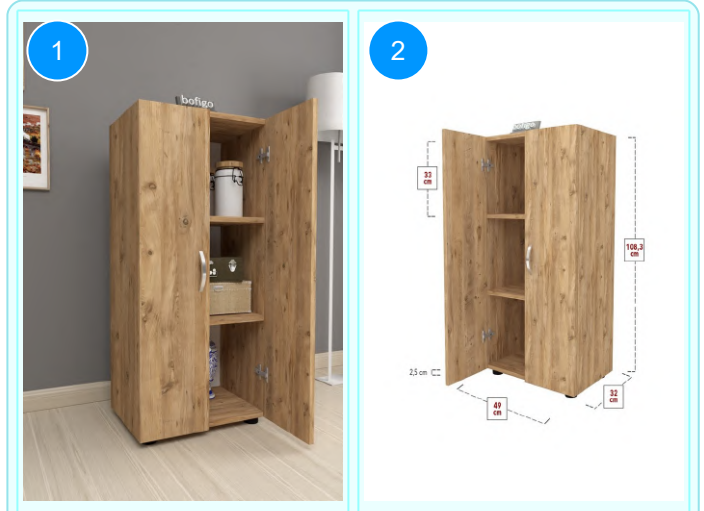

12-53-02 MULTIPURPOSE CABINET 3 SHELF

Colour	Width cm.	Height cm.	Depth cm.	Kg	CBM
PINE	49	108,5	32	(2/1)14,8 (2/2) 5,8	0,0550

Top Surface Material: 18mm Melamine Faced Particle Board
This product is delivered in two boxes.

CARTON NO: Carton 1/2
CARTON WEIGHT:15 kg. / 6 kg.
CARTON HEIGHT: 10 cm. / 9 cm.
CARTON DEPTH: 34 cm./ 34 cm.
CARTON WIDTH: 115 cm. / 52 cm.