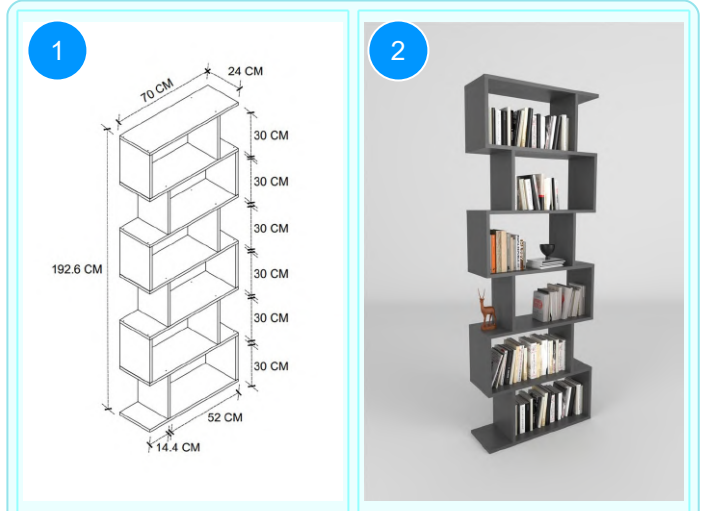

15-60-08 ZIGZAG BOOKSHELF WITH 6 SHELVES

Colour	Width cm.	Height cm.	Depth cm.	Kg	CBM
ANTHRACITE	70	192,6	24	23,5	0,051

Top Surface Material: 18mm Melamine Faced Particle Board
This product is delivered in one box.

CARTON NO:Carton 1
CARTON WEIGHT: 23,5 kg.
CARTON HEIGHT: 25 cm.
CARTON WIDTH: 74 cm.
CARTON DEPTH: 27,5 cm.