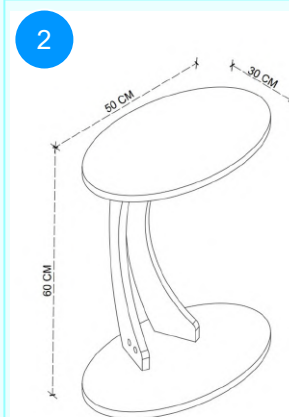

22-04-01 ELLIPSE COFFEE TABLE

Colour	Width cm.	Height cm.	Depth cm.	Kg	CBM
WHITE	50	60	30	4	

Top Surface Material: 18mm Melamine Faced Particle Board  
This product is delivered in one box.

CARTON NO: Carton 1  
CARTON WEIGHT: 4 kg.  
CARTON HEIGHT: 4,8 cm.  
CARTON DEPTH: 61 cm.  
CARTON WIDTH: 40,5 cm.