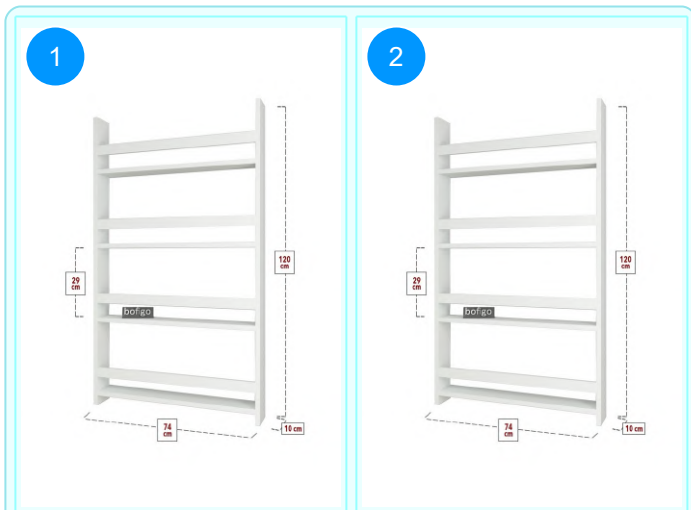

15-04-01 MONTESSORI BOOKSHELF 4 SHELVES

Colour	Width cm.	Height cm.	Depth cm.	Kg	CBM
WHITE	74	120	10	8,3	0,0320

Top Surface Material: 18mm Melamine Faced Particle Board
This product is delivered in one box.

CARTON NO:Carton 1
CARTON WEIGHT: 6 kg.
CARTON HEIGHT: 15,3 cm.
CARTON WIDTH: 89 cm.
CARTON DEPTH: 15 cm.