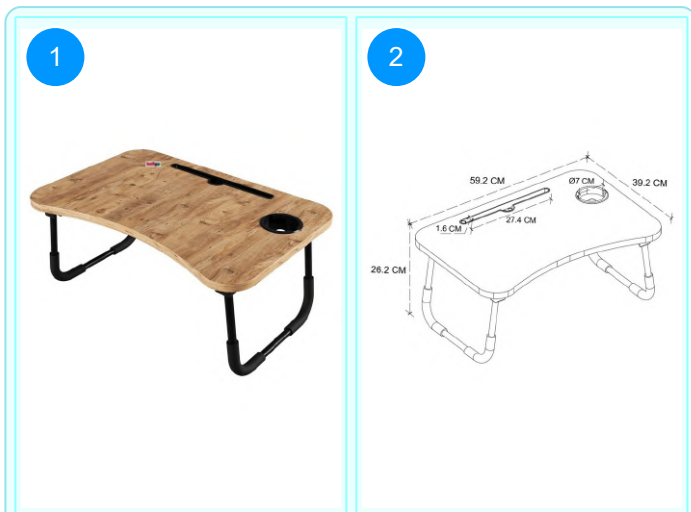

17-02-02 DECORATIVE LAPTOP TABLE

Colour	Width cm.	Height cm.	Depth cm.	Kg	CBM
PINE	59,2	26,2	39,2	3,1	

Top Surface Material: 18mm Melamine Faced Particle Board
Leg Material: Plastic Foot
This product is delivered in one box.

CARTON NO: Carton 1
CARTON WEIGHT: 3,1 kg.
CARTON HEIGHT: 6 cm.
CARTON DEPTH: 42,8 cm.
CARTON WIDTH: 64,9 cm.