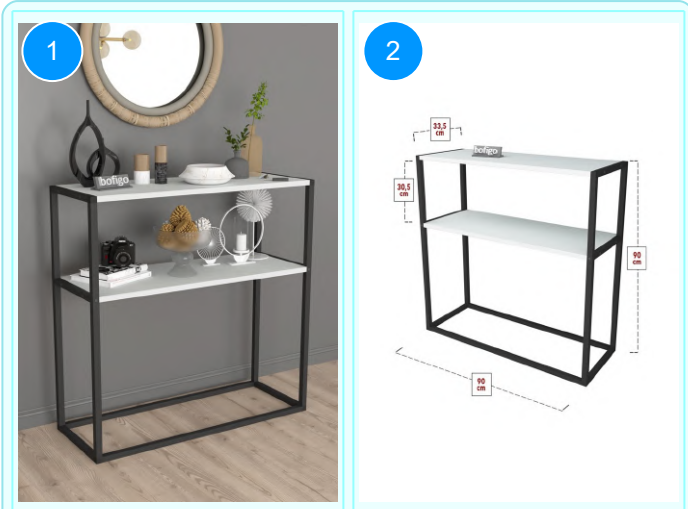

BOFIGO CATALOGUE | FURNITURES | DRESUARS

14-01-01 METAL DRESSUAR / CONSOLE

Colour	Width cm.	Height cm.	Depth cm.	Kg	CBM
WHITE	90	90	33,5	8	0,0351

Top Surface Material: 18mm Melamine Faced Particle Board
Leg Material: 20*20 0,7mm profile
This product is delivered in one box.

CARTON NO: Carton 1
CARTON WEIGHT: 10 kg.
CARTON HEIGHT: 9 cm.
CARTON DEPTH: 41 cm.
CARTON WIDTH: 95 cm.