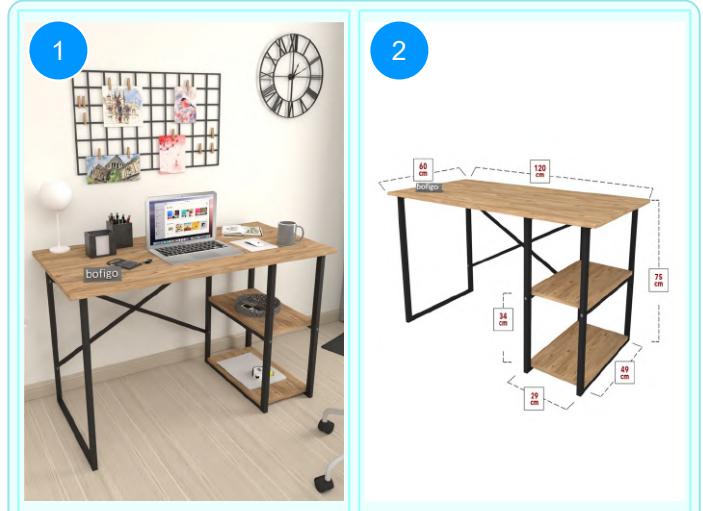

20-02-02 2 SHELVES METAL STUDY DESK

Colour	Width cm.	Height cm.	Depth cm.	Kg	CBM
PINE	120	75	60	17	0,0623

Top Surface Material: 18mm Melamine Faced Particle Board
This product is delivered in one box.

CARTON NO:Carton 1
CARTON WEIGHT: 17,3 kg.
CARTON HEIGHT: 7,8 cm.
CARTON WIDTH: 124,4 cm
CARTON DEPTH:64,2 cm.