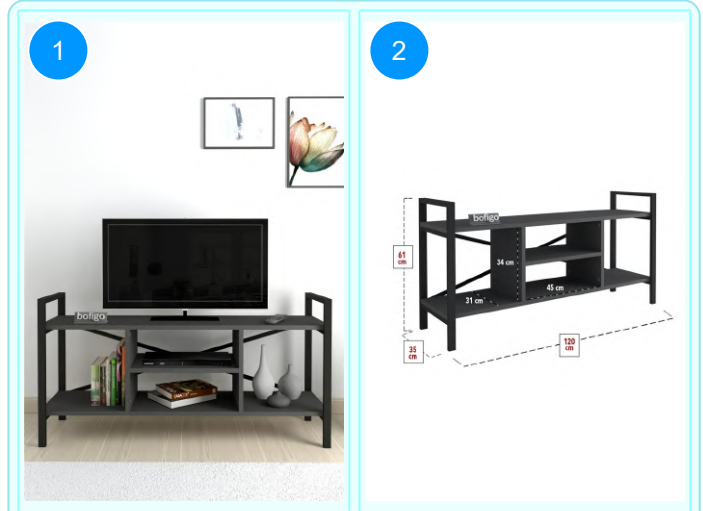

11-01-08 TV STAND

Colour	Width cm.	Height cm.	Depth cm.	Kg	CBM
ANTHRACITE	120	61	35	15,4	0,0518

Top Surface Material: 18mm Melamine Faced Particle Board
This product is delivered in one box.

CARTON NO: Carton 1
CARTON WEIGHT: 15,6 kg.
CARTON HEIGHT: 10,5 cm.
CARTON DEPTH: 38,3 cm.
CARTON WIDTH: 128,8 cm.