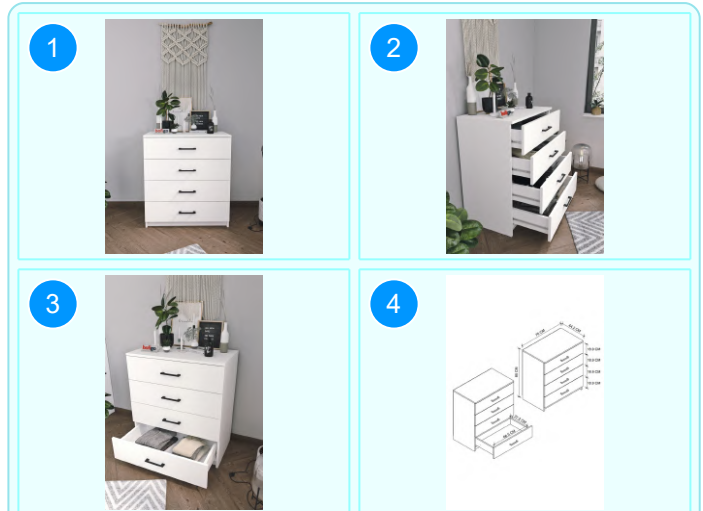

BOFIGO CATALOGUE | FURNITURES | DRESSERS

27-01-01 DRESSER

Colour	Width cm.	Height cm.	Depth cm.	Kg	CBM
WHITE	76	85	44,2	40	0,095

Top Surface Material: 18mm Melamine Faced Particle Board
This product is delivered in two boxes.

CARTON NO	CARTON WEIGHT	CARTON HEIGHT
Carton 1	20 kg.	12,8 cm.
Carton 2	20 kg.	11,4 cm.