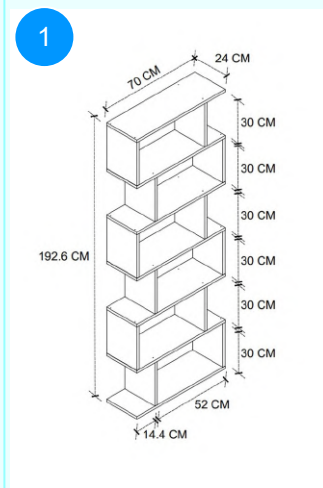

15-60-01 ZIGZAG BOOKSHELF WITH 6 SHELVES

Colour	Width cm.	Height cm.	Depth cm.	Kg	CBM
WHITE	70	192,6	24	23,5	0,051

Top Surface Material: 18mm Melamine Faced Particle Board
This product is delivered in one box.

CARTON NO:Carton 1
CARTON WEIGHT: 23,5 kg.
CARTON HEIGHT: 25 cm.
CARTON WIDTH: 74 cm.
CARTON DEPTH: 27,5 cm.