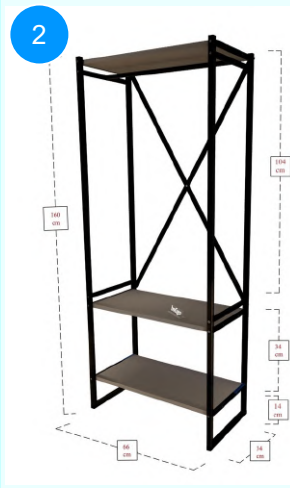

21-15-08 METAL COAT STAND, SHOE RACK

Colour	Width cm.	Height cm.	Depth cm.	Kg	CBM
ANTHRACITE	66	160	34	12,2	0,0414

Top Surface Material: 18mm Melamine Faced Particle Board
Leg Material: 20*20*0,7 mm. Profile
This product is delivered in one box.

CARTON NO: Carton 1
CARTON WEIGHT: 12,4 kg.
CARTON HEIGHT: 7,3 cm.
CARTON DEPTH: 35,5 cm.
CARTON WIDTH: 160 cm.