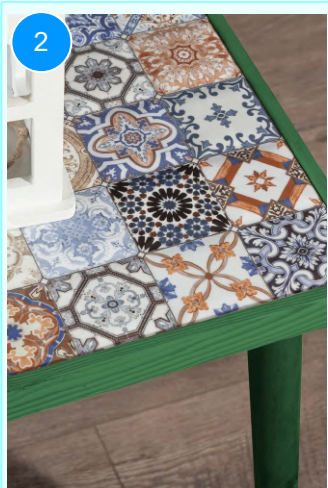

32*62 TILE PATTERNED TABLE 62*32

Colour	Width cm.	Height cm.	Depth cm.	Kg	CBM
GREEN	62	45	32	6,4	0,0255

Top Surface Material: 18mm Melamine Faced Particle Board
Leg Material: Hornbeam
This product is delivered in one box.

CARTON NO: Carton 1
CARTON WEIGHT: 6,6 kg.
CARTON HEIGHT: 10 cm.
CARTON DEPTH: 37 cm.
CARTON WIDTH: 69 cm.