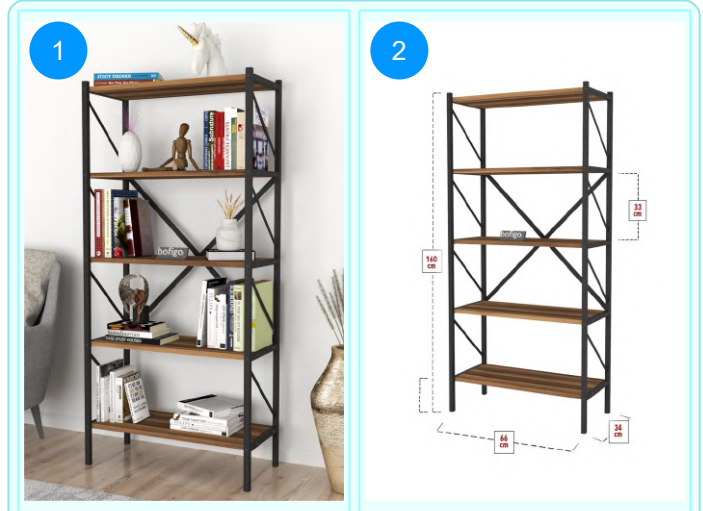

15-01-07 5 SHELVES METAL BOOKSHELF

Colour	Width cm.	Height cm.	Depth cm.	Kg	CBM
WALNUT	66	160	34	15,8	0,0638

Top Surface Material: 18mm Melamine Faced Particle Board
Leg Material: 20*20/30 0,7mm profile
This product is delivered in one box.

CARTON NO:Carton 1
CARTON WEIGHT: 16 kg.
CARTON HEIGHT: 11 cm.
CARTON WIDTH: 161 cm.
CARTON DEPTH: 36 cm.