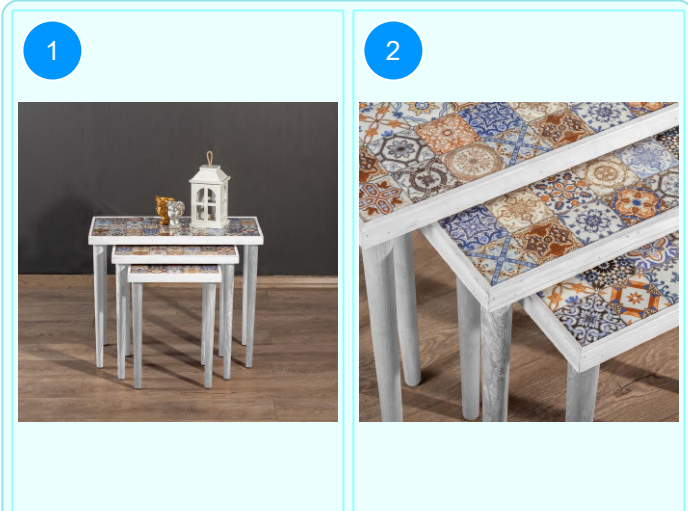

25*30 3 SET TILE PATTERNED TABLE

Colour	Width cm.	Height cm.	Depth cm.	Kg	CBM
WHITE	62	50	32	15	0,0530

Top Surface Material: 18mm Melamine Faced Particle Board
Leg Material: Hornbeam
This product is delivered in one box.

CARTON NO: Carton 1
CARTON WEIGHT: 15,2 kg.
CARTON HEIGHT: 10 cm.
CARTON DEPTH: 106 cm.
CARTON WIDTH: 50 cm.