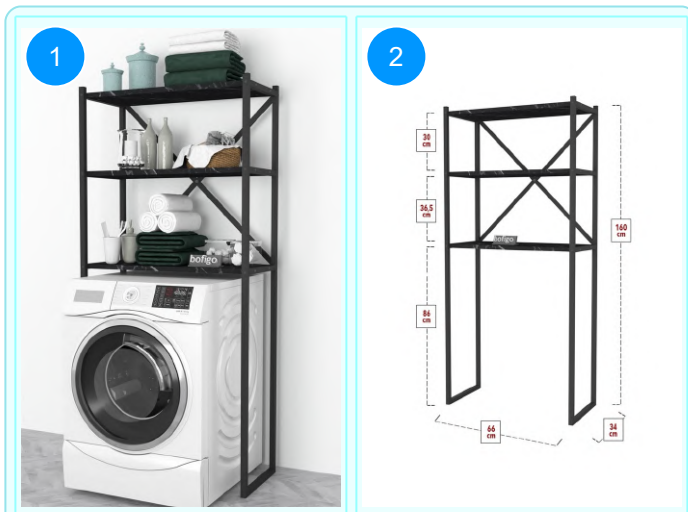

13-03-03 METAL BATHROOM ORGANIZER

Colour	Width cm.	Height cm.	Depth cm.	Kg	CBM
BENDIR	66	160	34	11	0,0418

Top Surface Material: 18mm Particle Board
Leg Material: 20*20 0,7mm profile
This product is delivered in one box.

CARTON NO: Carton 1
CARTON WEIGHT: 11,2 kg.
CARTON HEIGHT: 7,3 cm.
CARTON DEPTH: 35,5 cm.
CARTON WIDTH: 161,5 cm.