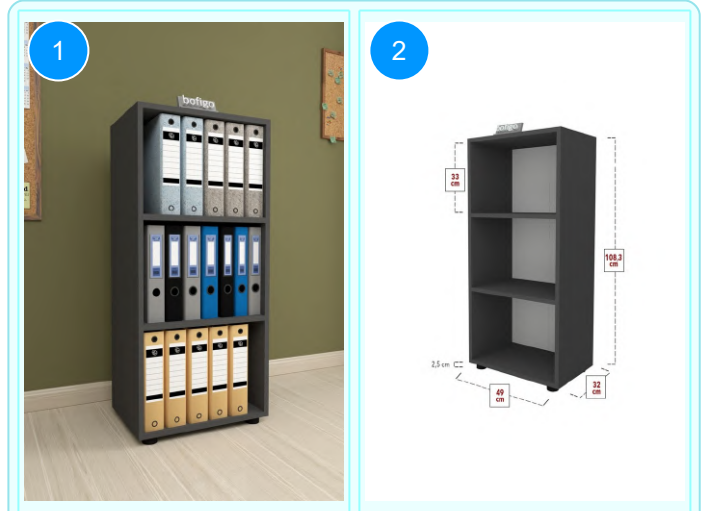

13-23-08 FOLDER WITH 3 SHELVES

Colour	Width cm.	Height cm.	Depth cm.	Kg	CBM
ANTHRACITE	49	108,3	32	12,5	0,0398

Top Surface Material: 18mm Melamine Faced Particle Board
This product is delivered in one box.

CARTON NO: Carton 1
CARTON WEIGHT: 11,2 kg.
CARTON HEIGHT: 13,5 cm.
CARTON DEPTH: 26 cm.
CARTON WIDTH: 113,5 cm.