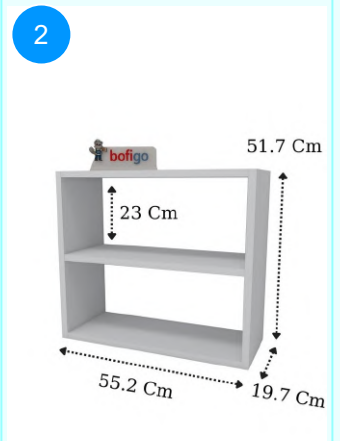

13-06-01 MULTIFUNCTIONAL SHELF

Colour	Width cm.	Height cm.	Depth cm.	Kg	CBM
WHITE	55,2	51,7	19,7	6,7	0,0181

Top Surface Material: 18mm Melamine Faced Particle Board
This product is delivered in one box.

CARTON NO: Carton 1
CARTON WEIGHT: 7,1 kg.
CARTON HEIGHT: 7 cm.
CARTON DEPTH: 21 cm.
CARTON WIDTH: 123 cm.