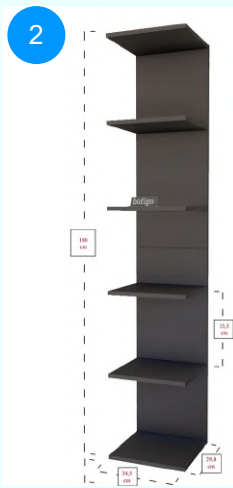

15-07-08 WALL MOUNTED BOOKCASE

Colour	Width cm.	Height cm.	Depth cm.	Kg	CBM
ANTHRACITE	34,5	180	29,8	14,6	0,0359

Top Surface Material: 18mm Melamine Faced Particle Board
This product is delivered in one box.

CARTON NO:Carton 1
CARTON WEIGHT: 14,8 kg.
CARTON HEIGHT: 9,5 cm.
CARTON WIDTH: 94,5 cm.
CARTON DEPTH: 40 cm.