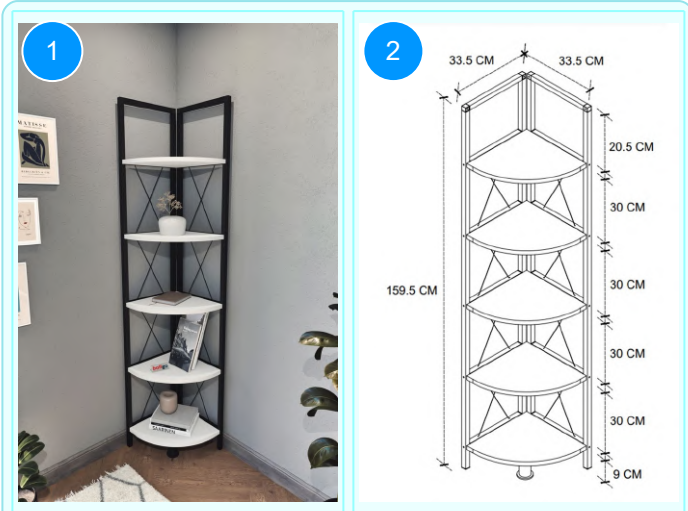

15-15-01 METAL CORNER BOOKSHELF

Colour	Width cm.	Height cm.	Depth cm.	Kg	CBM
WHITE	67	159.5	33,5	10	0,039

Top Surface Material: 18mm Melamine Faced Particle Board
Leg Material: 20*20/30 0,7mm profile
This product is delivered in one box.

CARTON NO:Carton 1
CARTON WEIGHT: 10 kg.
CARTON HEIGHT: 6,5 cm.
CARTON WIDTH: 166,5 cm.
CARTON DEPTH: 36 cm.