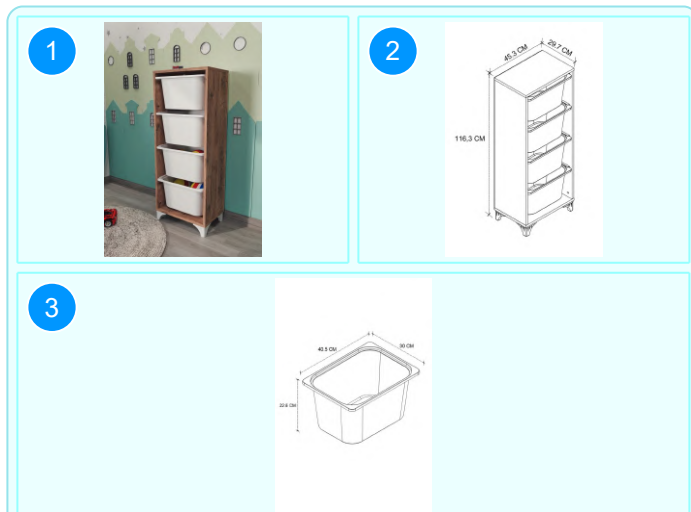

12-02-01-84 4 BASKETS MULTIFUNCTIONAL CABINET

Colour	Width cm.	Height cm.	Depth cm.	Kg	CBM
PINE	45,3	29,7	30	(2/1)16,4 (2/2)2,4	0,0719

Top Surface Material: 18mm Melamine Faced Particle Board
This product is delivered in two boxes.

CARTON NO: Carton 1/2
CARTON WEIGHT: 2,6 kg. / 16,8 kg.
CARTON HEIGHT: 16,5 cm. / 16 cm.
CARTON DEPTH: 31,5 cm. / 35,9 cm.
CARTON WIDTH: 41,5 cm. / 87,5 cm.