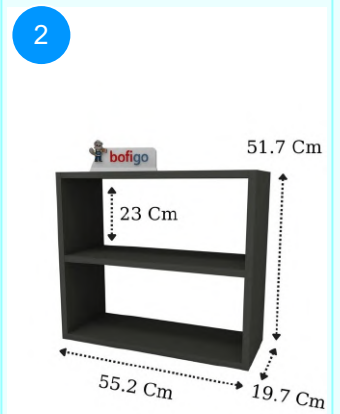

13-06-08 MULTIFUNCTIONAL SHELF

Colour	Width cm.	Height cm.	Depth cm.	Kg	CBM
ANTHRACITE	55,2	51,7	19,7	6,7	0,0181

Top Surface Material: 18mm Melamine Faced Particle Board
This product is delivered in one box.

CARTON NO: Carton 1
CARTON WEIGHT: 7,1 kg.
CARTON HEIGHT: 7 cm.
CARTON DEPTH: 21 cm.
CARTON WIDTH: 123 cm.