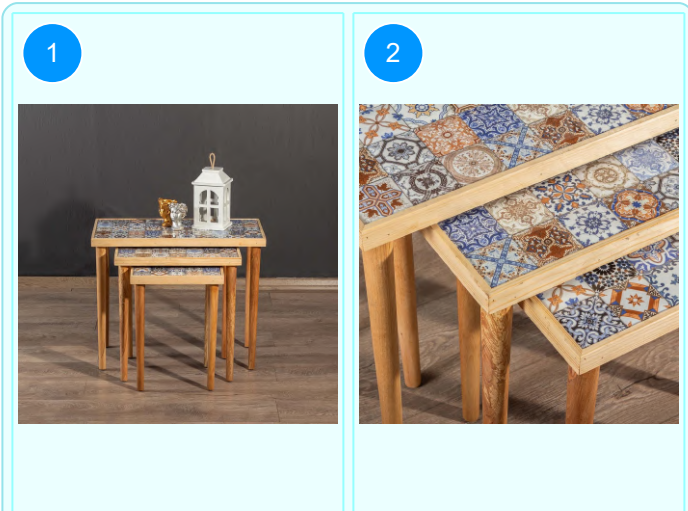

25*30 3 SET TILE PATTERNED TABLE

Colour	Width cm.	Height cm.	Depth cm.	Kg	CBM
NATURAL	62	50	32	15	0,0530

Top Surface Material: 18mm Melamine Faced Particle Board
Leg Material: Hornbeam
This product is delivered in one box.

CARTON NO: Carton 1
CARTON WEIGHT: 15,2 kg.
CARTON HEIGHT: 10 cm.
CARTON DEPTH: 106 cm.
CARTON WIDTH: 50 cm.