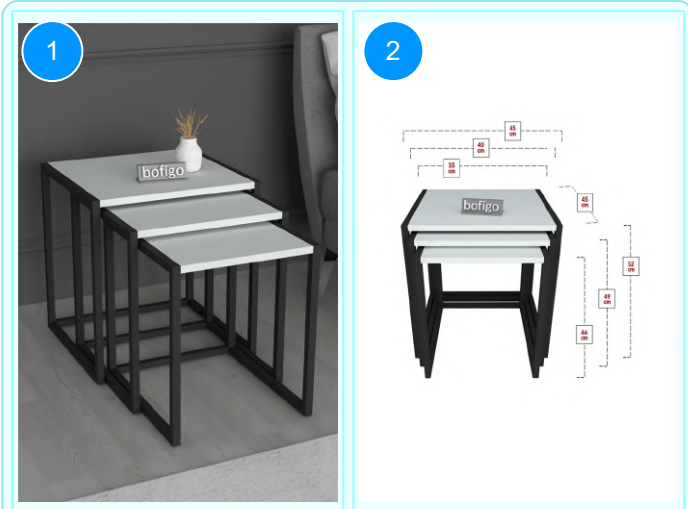

BOFIGO CATALOGUE | FURNITURES | TABLES | METAL NESTING TABLE

22-30-01 METAL NESTING TABLE

Colour	Width cm.	Height cm.	Depth cm.	Kg	CBM
WHITE	45	52	45	7,8	

Top Surface Material: 18mm Melamine Faced Particle Board
Leg Material: 20*20 0,7mm profile
This product is delivered in one box.

CARTON NO: Carton 1
CARTON WEIGHT: 8 kg.
CARTON HEIGHT: 13 cm.
CARTON DEPTH: 47 cm.
CARTON WIDTH: 56 cm.