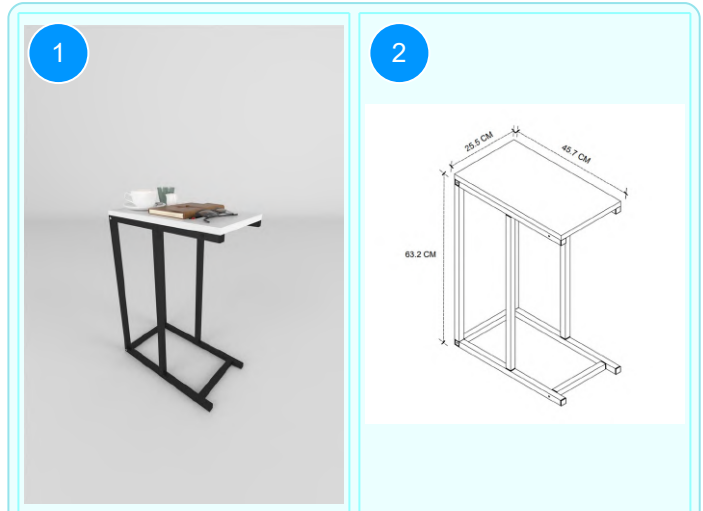

22-45-01 45*25 METAL SIDE TABLE

Colour	Width cm.	Height cm.	Depth cm.	Kg	CBM
WHITE	25,5	63,2	45,7	3,9	0,009

Top Surface Material: 18mm Melamine Faced Particle Board
This product is delivered in one box.

CARTON NO: 1
CARTON WEIGHT: 3,9 kg.
CARTON HEIGHT: 5 cm.
CARTON DEPTH: 63,5 cm.
CARTON WIDTH: 29 cm.