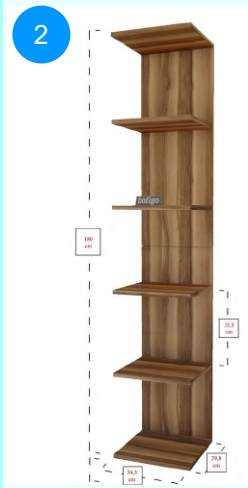

15-07-07 WALL MOUNTED BOOKCASE

Colour	Width cm.	Height cm.	Depth cm.	Kg	CBM
WALNUT	34,5	180	29,8	14,6	0,0359

Top Surface Material: 18mm Melamine Faced Particle Board
This product is delivered in one box.

CARTON NO:Carton 1
CARTON WEIGHT: 14,8 kg.
CARTON HEIGHT: 9,5 cm.
CARTON WIDTH: 94,5 cm.
CARTON DEPTH: 40 cm.