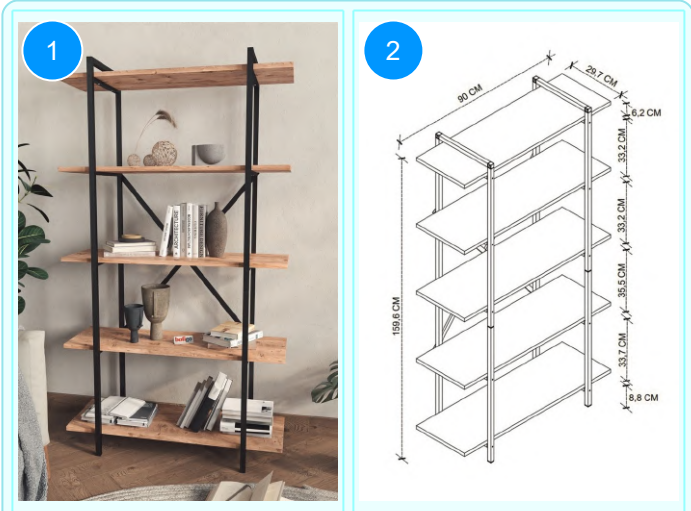

15-14-02 TEOS 5 SHELVES METAL BOOKSHELF

Colour	Width cm.	Height cm.	Depth cm.	Kg	CBM
PINE	90	159,6	29,7	15,8	0,0638

Top Surface Material: 18mm Melamine Faced Particle Board
Leg Material: 20*20/30 0,7mm profile
This product is delivered in one box.

CARTON NO:Carton 1
CARTON WEIGHT: 15,8 kg.
CARTON HEIGHT: 159,6 cm.
CARTON WIDTH: 90 cm.
CARTON DEPTH: 29,7 cm.