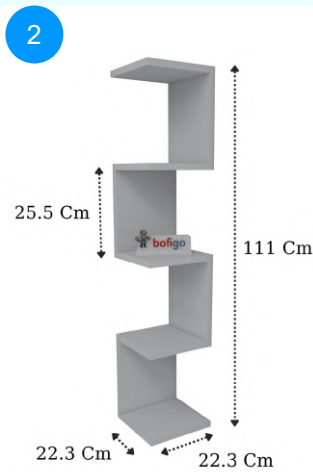

15-12-01 ZIGZAG BOOKSHELF

Colour	Width cm.	Height cm.	Depth cm.	Kg	CBM
WHITE	22,3	111	22,3	5,4	0,0147

Top Surface Material: 18mm Melamine Faced Particle Board
This product is delivered in one box.

CARTON NO:Carton 1
CARTON WEIGHT: 5,6 kg.
CARTON HEIGHT: 17 cm.
CARTON WIDTH: 32 cm.
CARTON DEPTH: 27 cm.