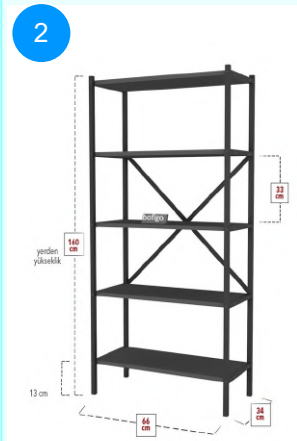

13-05-08 5 SHELVES KITCHEN ORGANIZER

Colour	Width cm.	Height cm.	Depth cm.	Kg	CBM
ANTHRACITE	66	160	34	15,8	0,0638

Top Surface Material: 18mm Particle Board
Leg Material: 20*20 0,7mm profile
This product is delivered in one box.

CARTON NO: Carton 1
CARTON WEIGHT: 16 kg.
CARTON HEIGHT: 11 cm.
CARTON DEPTH: 36 cm.
CARTON WIDTH: 161 cm.