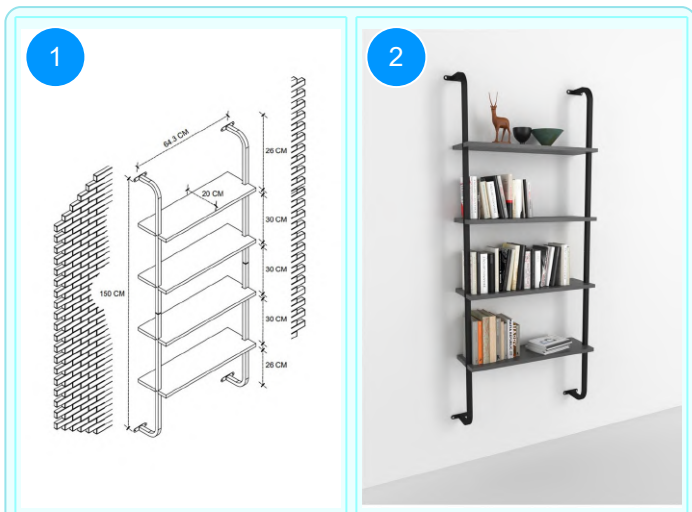

15-44-08 WALL MOUNTED 4 SHELVES METAL BOOKSHELF

Colour	Width cm.	Height cm.	Depth cm.	Kg	CBM
ANTHRACITE	64,3	150	20	8	0,026

Top Surface Material: 18mm Melamine Faced Particle Board
Leg Material: 20*20/30 0,7mm profile
This product is delivered in one box.

CARTON NO:Carton 1
CARTON WEIGHT: 8 kg.
CARTON HEIGHT: 13 cm.
CARTON WIDTH: 24,5 cm.
CARTON DEPTH: 81 cm.