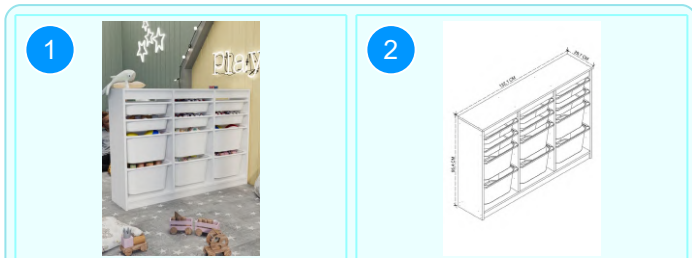

BOFIGO CATALOGUE | FURNITURES | MULTIPURPOSE CABINETS | 12 BASKETS MULTIFUNCTIONAL LARA CABINET

12-SPT-LARA-1 12 BASKET MULTIFUNCTIONAL LARA CABINET

Colour	Width cm.	Height cm.	Depth cm.	Kg	CBM
WHITE	131,1	95,4	29,7	(2/1)24 (2/2)6,6	0,1100

Top Surface Material: 18mm Melamine Faced Particle Board
This product is delivered in two boxes.

CARTON NO: Carton 1/2
CARTON WEIGHT: 6,6 kg. / 24 kg.
CARTON HEIGHT: 39,3 cm. / 14,1 cm.
CARTON DEPTH: 32 cm. / 33,6 cm.
CARTON WIDTH: 45,5 cm. / 138,8 cm.