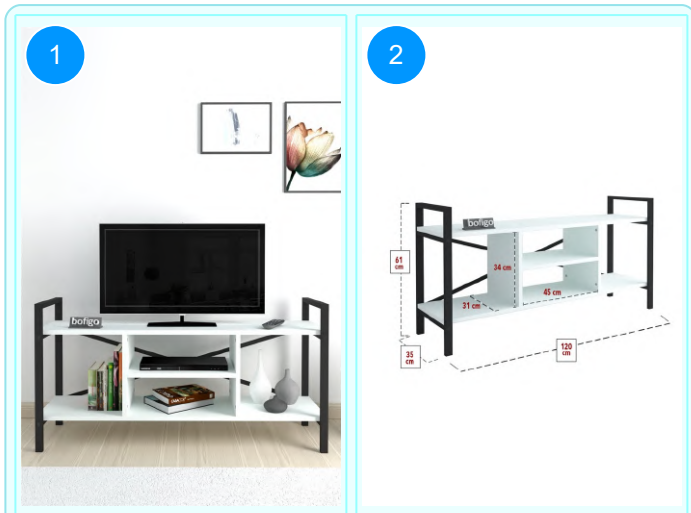

BOFIGO CATALOGUE | FURNITURES | TV STANDS | TV STAND

11-01-01 TV STAND

Colour	Width cm.	Height cm.	Depth cm.	Kg	CBM
WHITE	120	61	35	15,4	0,0518

Top Surface Material: 18mm Melamine Faced Particle Board
This product is delivered in one box.

CARTON NO: Carton 1
CARTON WEIGHT: 15,6 kg.
CARTON HEIGHT: 10,5 cm.
CARTON DEPTH: 38,3 cm.
CARTON WIDTH: 128,8 cm.