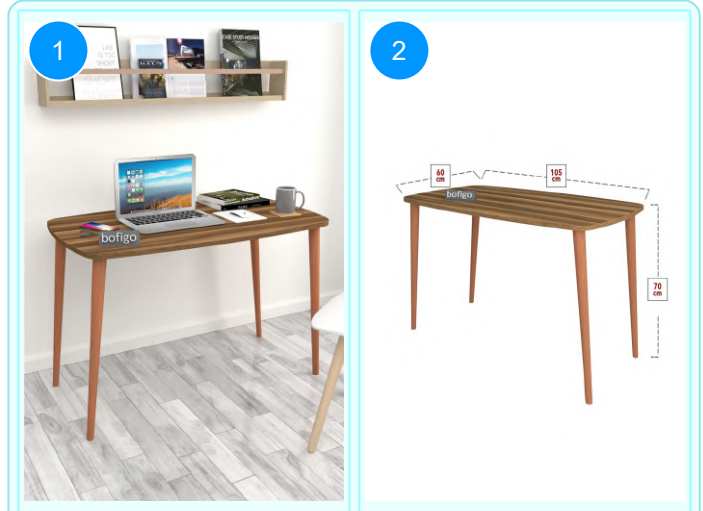

20-21-07 60X105 WOODEN TABLE

Colour	Width cm.	Height cm.	Depth cm.	Kg	CBM
WALNUT	105	70	60	9,2	0,0556

Top Surface Material: 18mm Melamine Faced Particle Board
Leg Material: Wooden Conical Leg
This product is delivered in one box.

CARTON NO:Carton 1
CARTON WEIGHT: 9,2 kg.
CARTON HEIGHT: 7,8 cm.
CARTON WIDTH: 111,5 cm
CARTON DEPTH:64 cm.