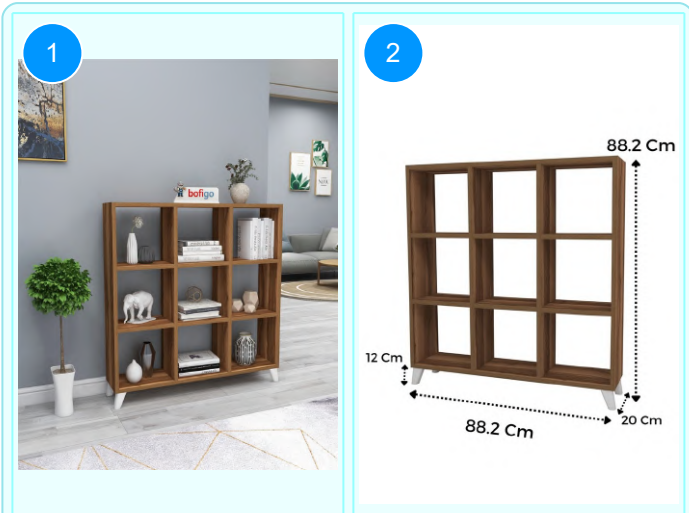

15-08-07 SQUARE/CUBE BOOKSHELF

Colour	Width cm.	Height cm.	Depth cm.	Kg	CBM
WALNUT	88,2	88,2	20	16	0,0436

Top Surface Material: 18mm Melamine Faced Particle Board
This product is delivered in one box.

CARTON NO:Carton 1
CARTON WEIGHT: 16,2 kg.
CARTON HEIGHT: 18,4 cm.
CARTON WIDTH: 96 cm.
CARTON DEPTH: 24,7 cm.