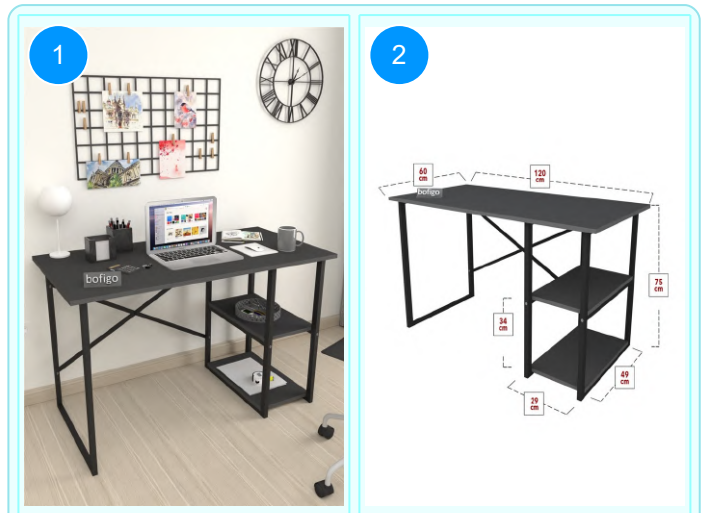

20-02-08 2 SHELVES METAL STUDY DESK

Colour	Width cm.	Height cm.	Depth cm.	Kg	CBM
ANTHRACITE	120	75	60	17	0,0623

Top Surface Material: 18mm Melamine Faced Particle Board
This product is delivered in one box.

CARTON NO:Carton 1
CARTON WEIGHT: 17,3 kg.
CARTON HEIGHT: 7,8 cm.
CARTON WIDTH: 124,4 cm
CARTON DEPTH:64,2 cm.