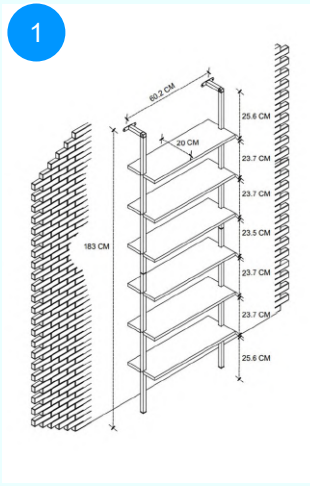

15-66-01 WALL MOUNTED 6 SHELVES METAL BOOKSHELF

Colour	Width cm.	Height cm.	Depth cm.	Kg	CBM
WHITE	60,2	183	20	10,5	0,033

Top Surface Material: 18mm Melamine Faced Particle Board
Leg Material: 20*20/30 0,7mm profile
This product is delivered in one box.

CARTON NO:Carton 1
CARTON WEIGHT: 10,5 kg.
CARTON HEIGHT: 14 cm.
CARTON WIDTH: 24,5 cm.
CARTON DEPTH: 97 cm.