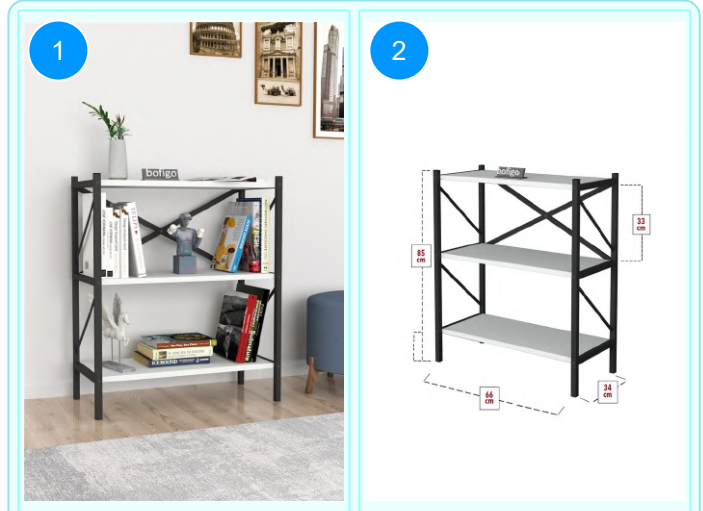

15-05-01 3 SHELVES METAL BOOKSHELF

Colour	Width cm.	Height cm.	Depth cm.	Kg	CBM
WHITE	66	85	34	9,4	0,0346

Top Surface Material: 18mm Melamine Faced Particle Board
Leg Material: 20*20/30 0,7mm profile
This product is delivered in one box.

CARTON NO:Carton 1
CARTON WEIGHT: 9,6 kg.
CARTON HEIGHT: 11 cm.
CARTON WIDTH: 87,5 cm.
CARTON DEPTH: 35,5 cm.