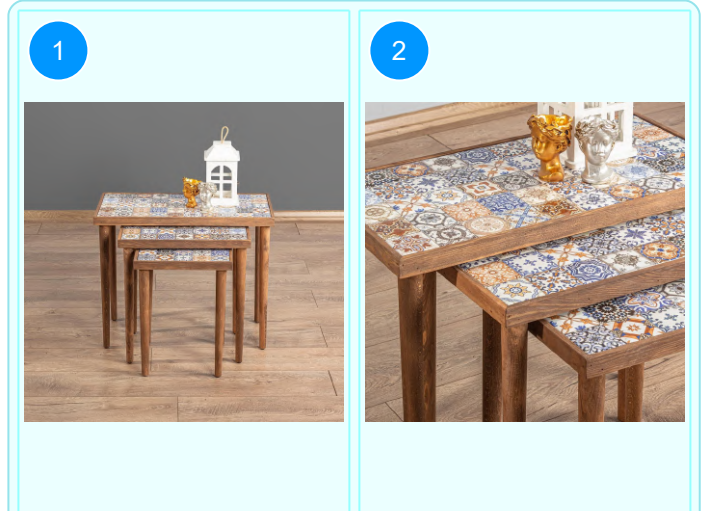

25*30 3 SET TILE PATTERNED TABLE

Colour	Width cm.	Height cm.	Depth cm.	Kg	CBM
WALNUT	62	50	32	15	0,0530

Top Surface Material: 18mm Melamine Faced Particle Board
Leg Material: Hornbeam
This product is delivered in one box.

CARTON NO: Carton 1
CARTON WEIGHT: 15,2 kg.
CARTON HEIGHT: 10 cm.
CARTON DEPTH: 106 cm.
CARTON WIDTH: 50 cm.