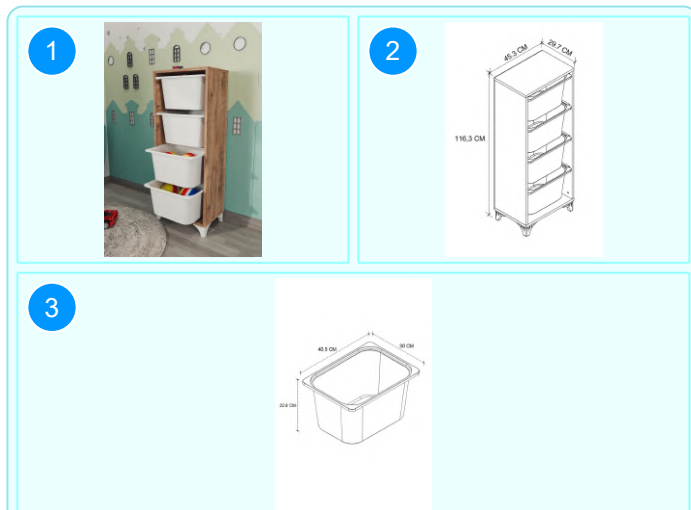

DORA 2 4 BASKETS MULTIFUNCTIONAL DORA CABINET

Colour	Width cm.	Height cm.	Depth cm.	Kg	CBM
PINE	45,3	116,5	29,7	(2/1)11,8 (2/2)3,6	0,0652

Top Surface Material: 18mm Melamine Faced Particle Board
This product is delivered in two boxes.

CARTON NO: Carton 1/2
CARTON WEIGHT: 3,6 kg. / 11,8 kg.
CARTON HEIGHT: 21 cm. / 8 cm.
CARTON DEPTH: 35,3 cm./ 35,3 cm.
CARTON WIDTH: 51 cm. / 111,5 cm.