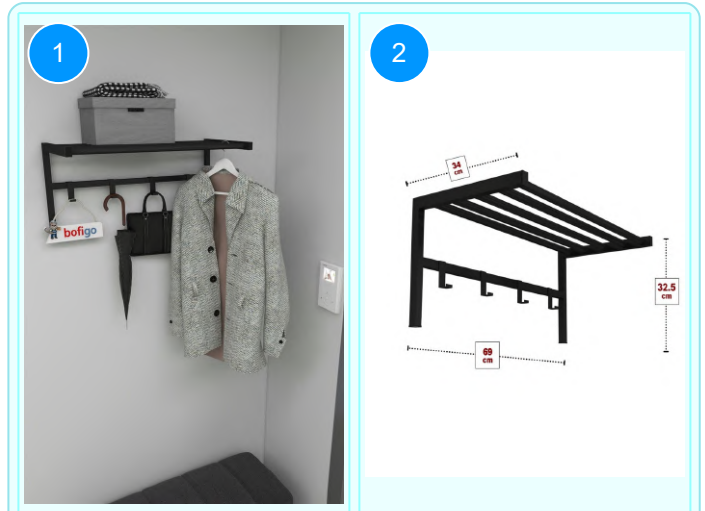

21-20-06 METAL COAT HANGER

Colour	Width cm.	Height cm.	Depth cm.	Kg	CBM
BLACK	69	32,5	34	2,1	0,0079

Top Surface Material: 20*20/30 0,7mm profile
This product is delivered in one box.

CARTON NO: Carton 1
CARTON WEIGHT: 2,3 kg.
CARTON HEIGHT: 3,2 cm.
CARTON DEPTH: 34 cm.
CARTON WIDTH: 73 cm.