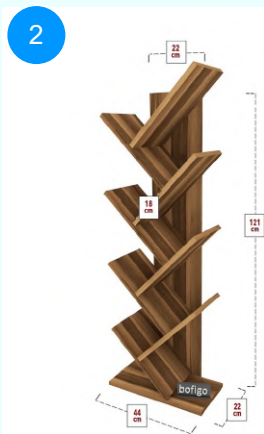

15-11-07 TREE BOOKSHELF

Colour	Width cm.	Height cm.	Depth cm.	Kg	CBM
WALNUT	44	121	22	11,3	0,0284

Top Surface Material: 18mm Melamine Faced Particle Board
This product is delivered in one box.

CARTON NO:Carton 1
CARTON WEIGHT: 11,5 kg.
CARTON HEIGHT: 8,5 cm.
CARTON WIDTH: 128,5 cm.
CARTON DEPTH: 26 cm.