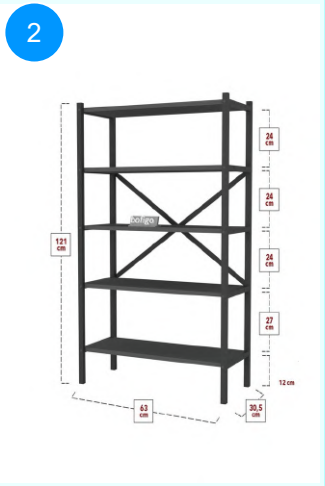

15-65-08 5 SHELVES URARTU BOOKSHELF

Colour	Width cm.	Height cm.	Depth cm.	Kg	CBM
ANTHRACITE	63	121	30,5	12	0,0600

Top Surface Material: 18mm Melamine Faced Particle Board
Leg Material: 20*20/30 0,7mm profile
This product is delivered in one box.

CARTON NO:Carton 1
CARTON WEIGHT: 12,2 kg.
CARTON HEIGHT: 10,3 cm.
CARTON WIDTH: 122,5 cm.
CARTON DEPTH: 22 cm.