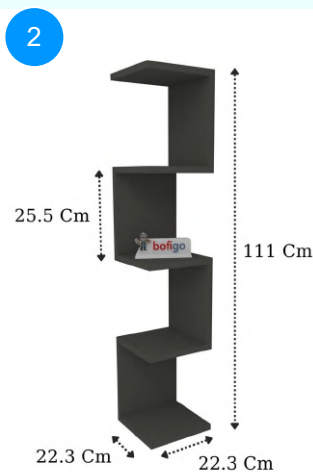

15-12-08 ZIGZAG BOOKSHELF

Colour	Width cm.	Height cm.	Depth cm.	Kg	CBM
ANTHRACITE	22,3	111	22,3	5,4	0,0147

Top Surface Material: 18mm Melamine Faced Particle Board
This product is delivered in one box.

CARTON NO:Carton 1
CARTON WEIGHT: 5,6 kg.
CARTON HEIGHT: 17 cm.
CARTON WIDTH: 32 cm.
CARTON DEPTH: 27 cm.