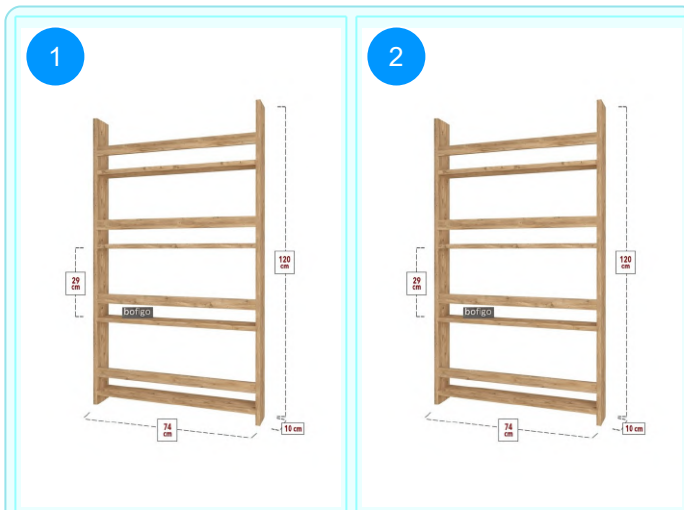

15-04-02 MONTESSORI BOOKSHELF 4 SHELVES

Colour	Width cm.	Height cm.	Depth cm.	Kg	CBM
PINE	74	120	10	8,3	0,0320

Top Surface Material: 18mm Melamine Faced Particle Board
This product is delivered in one box.

CARTON NO:Carton 1
CARTON WEIGHT: 6 kg.
CARTON HEIGHT: 15,3 cm.
CARTON WIDTH: 89 cm.
CARTON DEPTH: 15 cm.