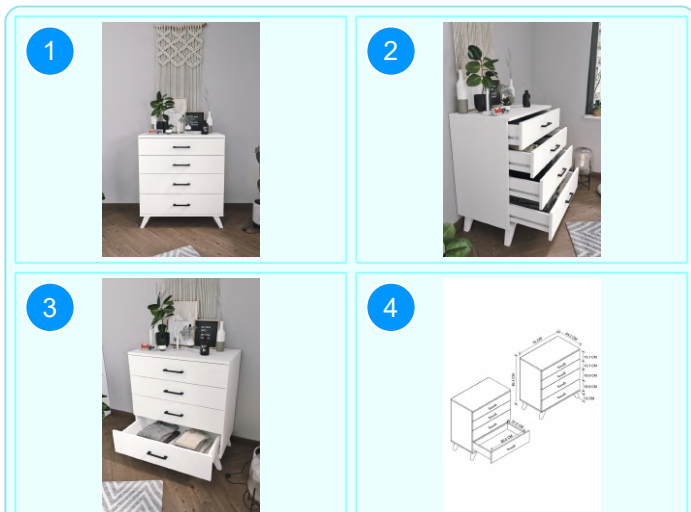

BOFIGO CATALOGUE | FURNITURES | DRESSERS

27-02-01 DRESSER WITH LEG

Colour	Width cm.	Height cm.	Depth cm.	Kg	CBM
WHITE	76	85	44,2	40	0,095

Top Surface Material: 18mm Melamine Faced Particle Board
This product is delivered in two boxes.

CARTON NO	CARTON WEIGHT	CARTON HEIGHT
Carton 1	21 kg.	12,4 cm.
Carton 2	17 kg.	13,4 cm.