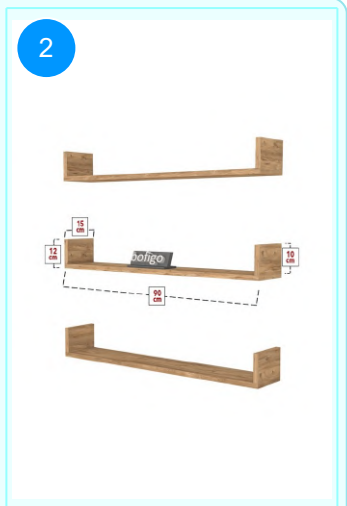

13-12-02 FLYING SHELF 90 CM

Colour	Width cm.	Height cm.	Depth cm.	Kg	CBM
PINE	90	10	15	6,5	0,0201

Top Surface Material: 18mm Melamine Faced Particle Board
This product is delivered in one box.

CARTON NO: Carton 1
CARTON WEIGHT: 6,7 kg.
CARTON HEIGHT: 11 cm.
CARTON DEPTH: 18,8 cm.
CARTON WIDTH: 97,3 cm.