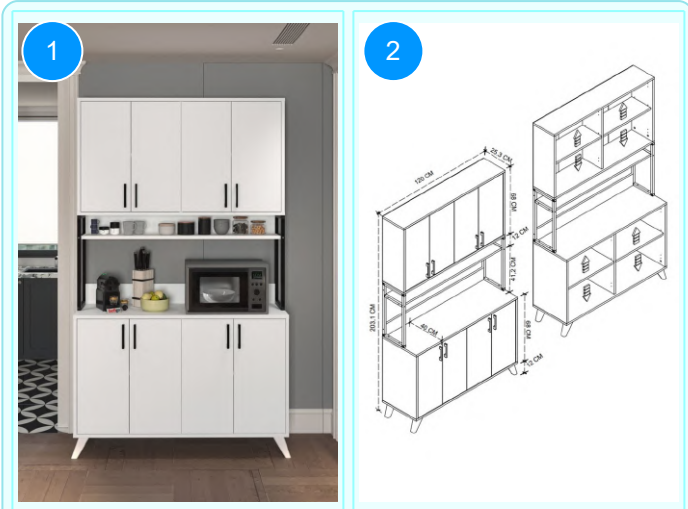

12-88-01 MULTIFUNCTIONAL DEFNE CABINET

Colour	Width cm.	Height cm.	Depth cm.	Kg	CBM
WHITE	120	203	40	Total:68	

Top Surface Material: 18mm Melamine Faced Particle Board
This product is delivered in one box.

CARTON :3 BOXES
CARTON WEIGHT: 27,2 / 19,8 / 21 kg.
CARTON HEIGHT: 12 / 13 / 18 cm.
CARTON DEPTH: 4,5 / 29 / 33 cm.
CARTON WIDTH: 126 / 129 / 73 cm.