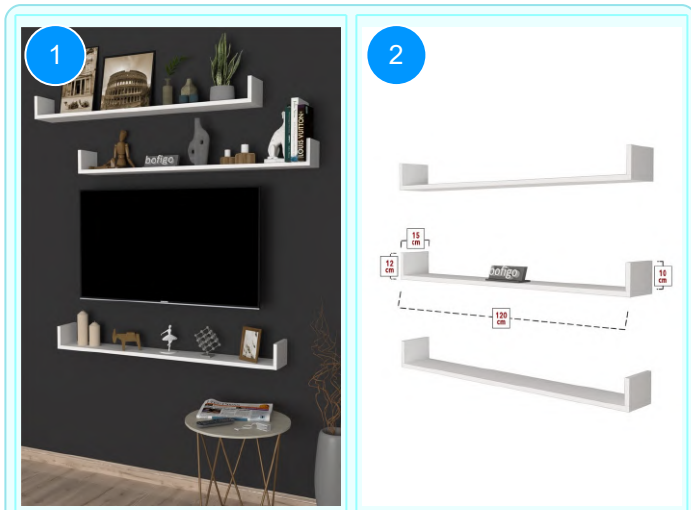

BOFIGO CATALOGUE | FURNITURES | CLOTHES HANGERS | FLYING SHELVES

13-90-01 FLYING SHELF 120 CM

Colour	Width cm.	Height cm.	Depth cm.	Kg	CBM
WHITE	120	10	15	8,8	0,0262

Top Surface Material: 18mm Melamine Faced Particle Board
This product is delivered in one box.

CARTON NO: Carton 1
CARTON WEIGHT: 8,8 kg.
CARTON HEIGHT: 11 cm.
CARTON DEPTH: 18,8 cm.
CARTON WIDTH: 127 cm.