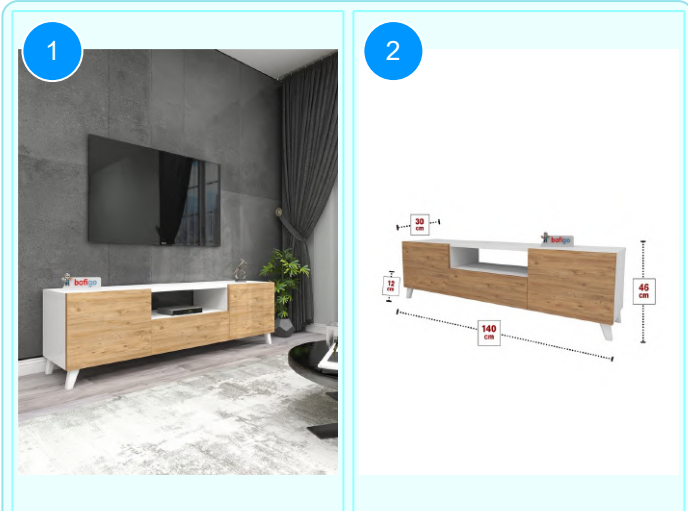

BOFIGO CATALOGUE | FURNITURES | TV STANDS | DECORATIVE TV STAND

11-02-01 DECORATIVE TV STAND

Colour	Width cm.	Height cm.	Depth cm.	Kg	CBM
WHITE-PINE	140	46	30	(2/1)13,5 (2/2)8,2	

Top Surface Material: 18mm Melamine Faced Particle Board
This product is delivered in two boxes.

CARTON NO: Carton 1/2
CARTON WEIGHT: 13,7 kg. / 8,4 kg.
CARTON HEIGHT: 8 cm. / 13,6 cm.
CARTON DEPTH: 35,2 cm. / 38,8 cm.
CARTON WIDTH: 146,4 cm. / 48 cm.