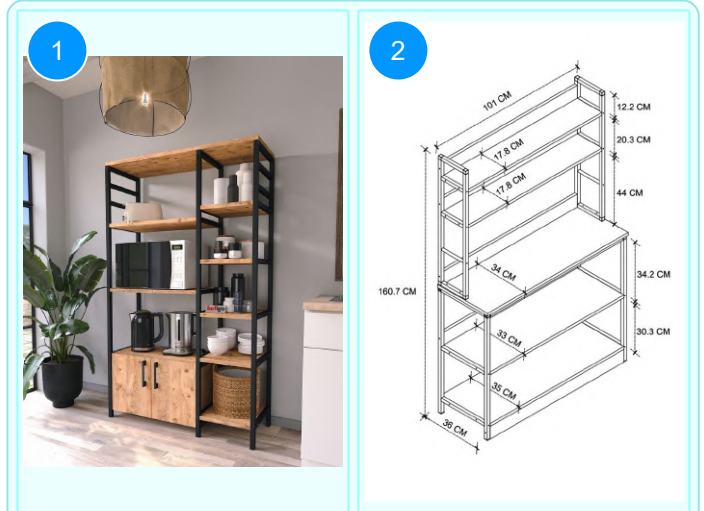

28-05-02 KITCHEN STAND WITH 5 SHELVES

Colour	Width cm.	Height cm.	Depth cm.	Kg	CBM
PINE	101	160,7	36	24	0,082

Top Surface Material: 18mm Particle Board
This product is delivered in two boxes.

CARTON NO: 1
CARTON WEIGHT: 24,2 kg.
CARTON HEIGHT: 17,8 cm.
CARTON DEPTH: 40,6 cm.
CARTON WIDTH: 107 cm.