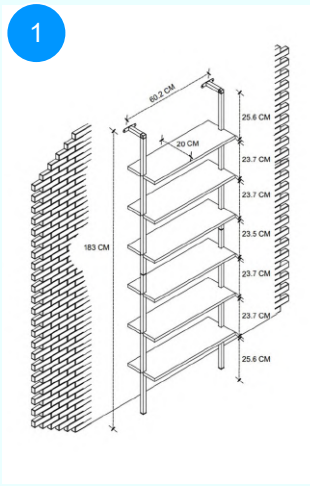

15-66-08 WALL MOUNTED 6 SHELVES METAL BOOKSHELF

Colour	Width cm.	Height cm.	Depth cm.	Kg	CBM
ANTHRACITE	60,2	183	20	10,5	0,033

Top Surface Material: 18mm Melamine Faced Particle Board
Leg Material: 20*20/30 0,7mm profile
This product is delivered in one box.

CARTON NO:Carton 1
CARTON WEIGHT: 10,5 kg.
CARTON HEIGHT: 14 cm.
CARTON WIDTH: 24,5 cm.
CARTON DEPTH: 97 cm.