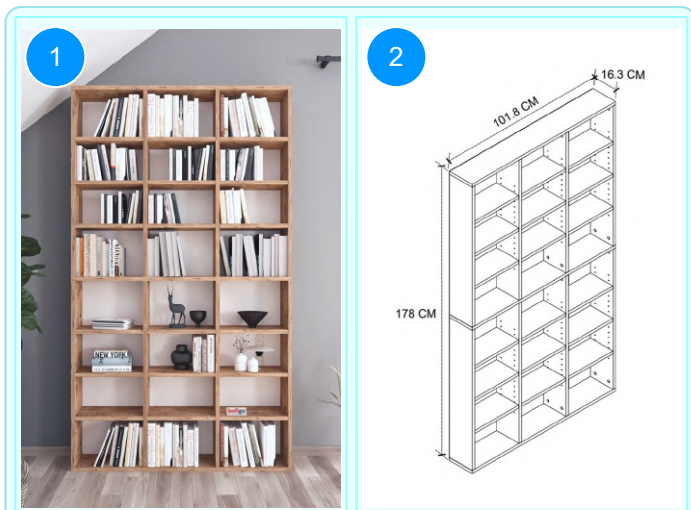

15-24-02 MULTI SHELVES BOOKSHELF

Colour	Width cm.	Height cm.	Depth cm.	Kg	CBM
PINE	101,8	178	16,3	20	

Top Surface Material: 18mm Melamine Faced Particle Board
This product is delivered in two boxes.

CARTON NO: 1 & 2
CARTON WEIGHT: 18 / 13 kg.
CARTON HEIGHT: 16 / 12,5 cm.
CARTON WIDTH: 75 / 72 cm.
CARTON DEPTH: 33,5 / 33,5 cm.