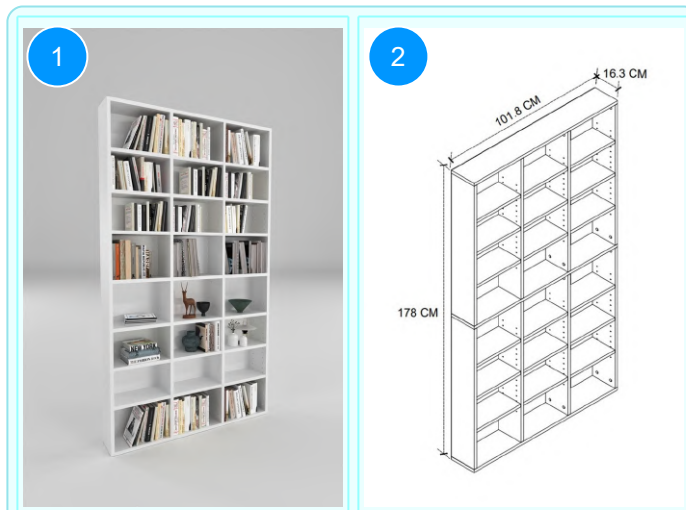

15-24-01 MULTI SHELVES BOOKSHELF

Colour	Width cm.	Height cm.	Depth cm.	Kg	CBM
WHITE	101,8	178	16,3	20	

Top Surface Material: 18mm Melamine Faced Particle Board
This product is delivered in two boxes.

CARTON NO: 1 & 2
CARTON WEIGHT: 18 / 13 kg.
CARTON HEIGHT: 16 / 12,5 cm.
CARTON WIDTH: 75 / 72 cm.
CARTON DEPTH: 33,5 / 33,5 cm.