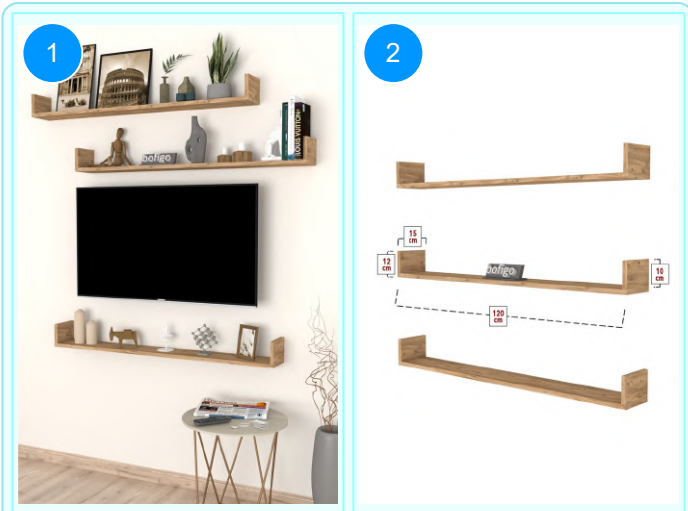

13-90-02 FLYING SHELF 120 CM

Colour	Width cm.	Height cm.	Depth cm.	Kg	CBM
PINE	120	10	15	8,8	0,0262

Top Surface Material: 18mm Melamine Faced Particle Board
This product is delivered in one box.

CARTON NO: Carton 1
CARTON WEIGHT: 8,8 kg.
CARTON HEIGHT: 11 cm.
CARTON DEPTH: 18,8 cm.
CARTON WIDTH: 127 cm.