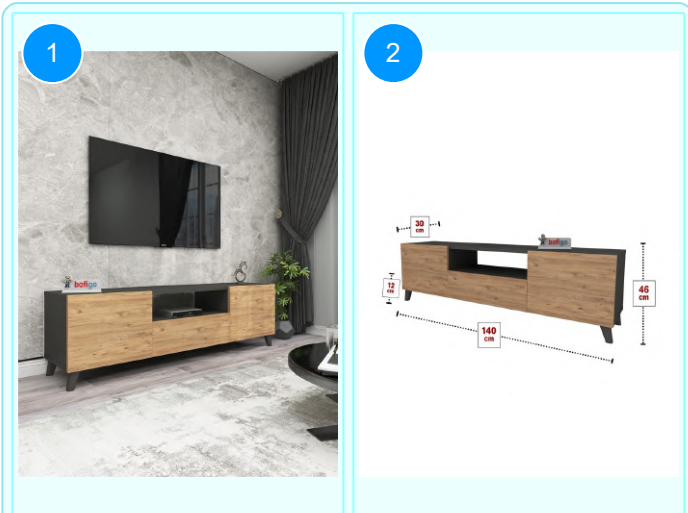

BOFIGO CATALOGUE | FURNITURES | TABLES | COFFEE TABLE WITH BAG

11-02-08 DECORATIVE TV STAND

Colour	Width cm.	Height cm.	Depth cm.	Kg	CBM
ANTHRACITE-PINE	140	46	30	(2/1)13,5 (2/2)8,2	

Top Surface Material: 18mm Melamine Faced Particle Board
This product is delivered in two boxes.

CARTON NO: Carton 1/2
CARTON WEIGHT:13,7 kg. / 8,4 kg.
CARTON HEIGHT: 8 cm. / 13,6 cm.
CARTON DEPTH: 35,2 cm./ 38,8 cm.
CARTON WIDTH: 146,4 cm. / 48 cm.