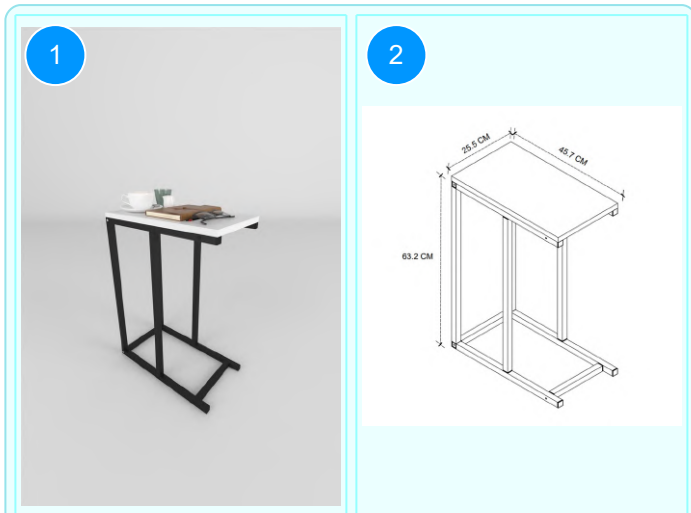

BOFIGO CATALOGUE | FURNITURES | TABLES | 45*25 METAL SIDE TABLE

22-45-01 45*25 METAL SIDE TABLE

Colour	Width cm.	Height cm.	Depth cm.	Kg	CBM
WHITE	25,5	63,2	45,7	3,9	0,009

Top Surface Material: 18mm Melamine Faced Particle Board
This product is delivered in one box.

CARTON NO: 1
CARTON WEIGHT: 3,9 kg.
CARTON HEIGHT: 5 cm.
CARTON DEPTH: 63,5 cm.
CARTON WIDTH: 29 cm.