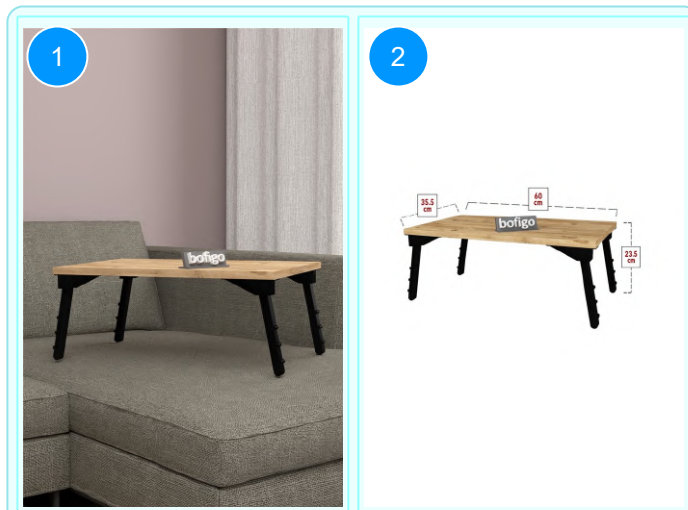

17-01-02 LAPTOP TABLE

Colour	Width cm.	Height cm.	Depth cm.	Kg	CBM
PINE	60	23,5	35,5	3,1	

Top Surface Material: 18mm Melamine Faced Particle Board
Leg Material: Plastic Foot
This product is delivered in one box.

CARTON NO: Carton 1
CARTON WEIGHT: 3,3 kg.
CARTON HEIGHT: 5,5 cm.
CARTON DEPTH: 38,2 cm.
CARTON WIDTH: 66,3 cm.