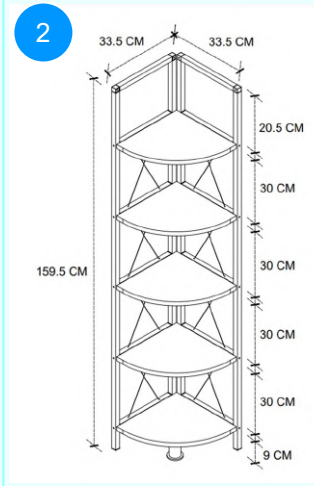

15-15-02 METAL CORNER BOOKSHELF

Colour	Width cm.	Height cm.	Depth cm.	Kg	CBM
PINE	67	159.5	33,5	10	0,039

Top Surface Material: 18mm Melamine Faced Particle Board
Leg Material: 20*20/30 0,7mm profile
This product is delivered in one box.

CARTON NO:Carton 1
CARTON WEIGHT: 10 kg.
CARTON HEIGHT: 6,5 cm.
CARTON WIDTH: 166,5 cm.
CARTON DEPTH: 36 cm.