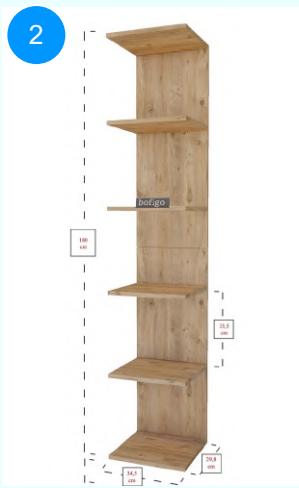

15-07-02 WALL MOUNTED BOOKCASE

Colour	Width cm.	Height cm.	Depth cm.	Kg	CBM
PINE	34,5	180	29,8	14,6	0,0359

Top Surface Material: 18mm Melamine Faced Particle Board
This product is delivered in one box.

CARTON NO: Carton 1
CARTON WEIGHT: 14,8 kg.
CARTON HEIGHT: 9,5 cm.
CARTON WIDTH: 94,5 cm.
CARTON DEPTH: 40 cm.