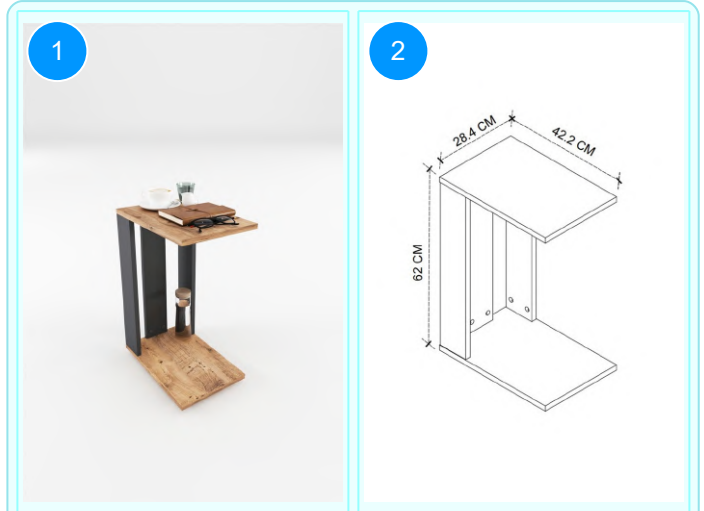

22-60-28 WHEELED COFFEE TABLE

Colour	Width cm.	Height cm.	Depth cm.	Kg	CBM
ANTHRACITE-PINE	28,4	62	42,2	5,1	

Top Surface Material: 18mm Melamine Faced Particle Board
This product is delivered in one box.

CARTON NO: 1
CARTON WEIGHT: 5,1 kg.
CARTON HEIGHT: 7 cm.
CARTON DEPTH: 62 cm.
CARTON WIDTH: 35 cm.