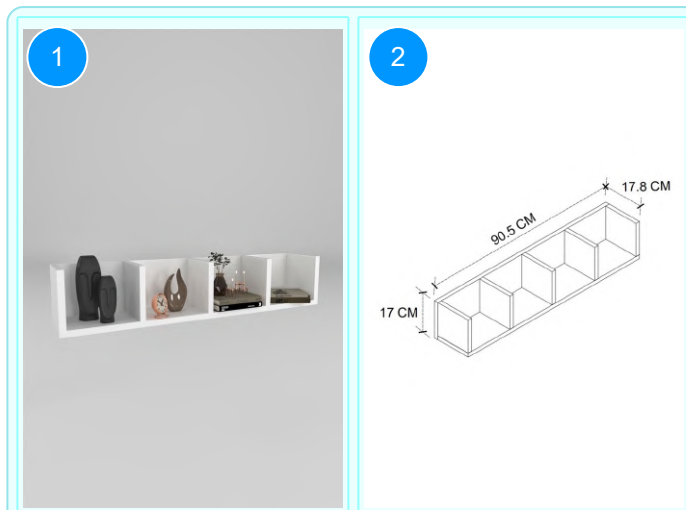

22-01-07-72-13-76 WALL MOUNTED SMALL BOOKSHELF

Colour	Width cm.	Height cm.	Depth cm.	Kg	CBM
WHITE	90,5	17	17,8	20	

Top Surface Material: 18mm Melamine Faced Particle Board
This product is delivered in one box.

CARTON NO: 1
CARTON WEIGHT: 5 kg.
CARTON HEIGHT: 7 cm.
CARTON DEPTH: 40 cm.
CARTON WIDTH: 96 cm