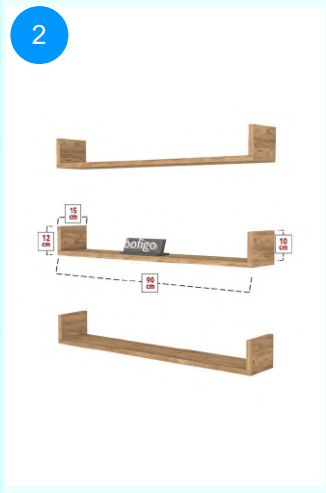

Top Surface Material: 18mm Melamine Faced Particle Board
 This product is delivered in one box.

CARTON NO: Carton 1
 CARTON WEIGHT: 6,7 kg.
 CARTON HEIGHT: 11 cm.
 CARTON DEPTH: 18,8 cm.
 CARTON WIDTH: 97,3 cm.