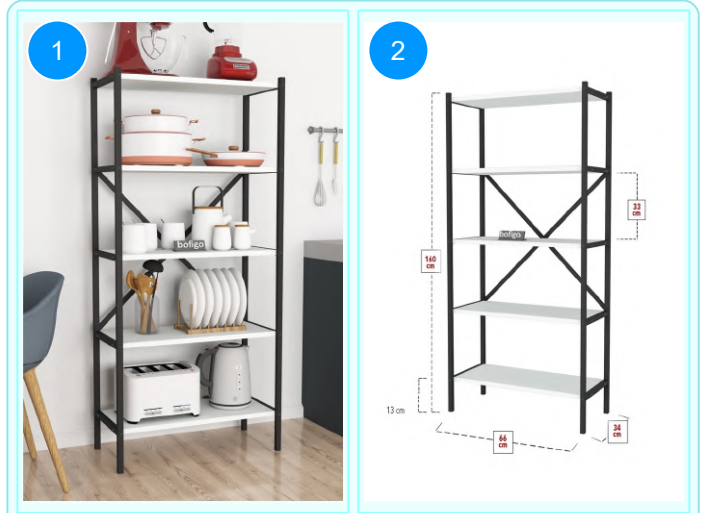

13-05-01 5 SHELVES KITCHEN ORGANIZER

Colour	Width cm.	Height cm.	Depth cm.	Kg	CBM
WHITE	66	160	34	15,8	0,0638

Top Surface Material: 18mm Melamine Faced Particle Board
Leg Material: 20*20 0,7mm profile
This product is delivered in one box.

CARTON NO: Carton 1
CARTON WEIGHT: 16 kg.
CARTON HEIGHT: 11 cm.
CARTON DEPTH: 36 cm.
CARTON WIDTH: 161 cm.