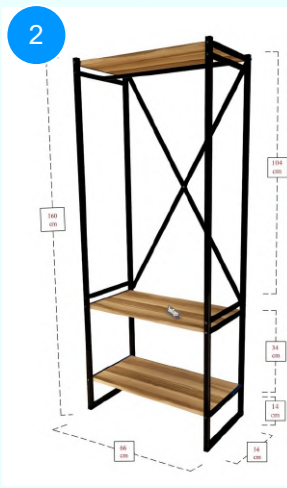

21-15-07 METAL COAT STAND, SHOE RACK

Colour	Width cm.	Height cm.	Depth cm.	Kg	CBM
WALNUT	66	160	34	12,2	0,0414

Top Surface Material: 18mm Melamine Faced Particle Board
Leg Material: 20*20*0,7 mm. Profile
This product is delivered in one box.

CARTON NO: Carton 1
CARTON WEIGHT: 12,4 kg.
CARTON HEIGHT: 7,3 cm.
CARTON DEPTH: 35,5 cm.
CARTON WIDTH: 160 cm.