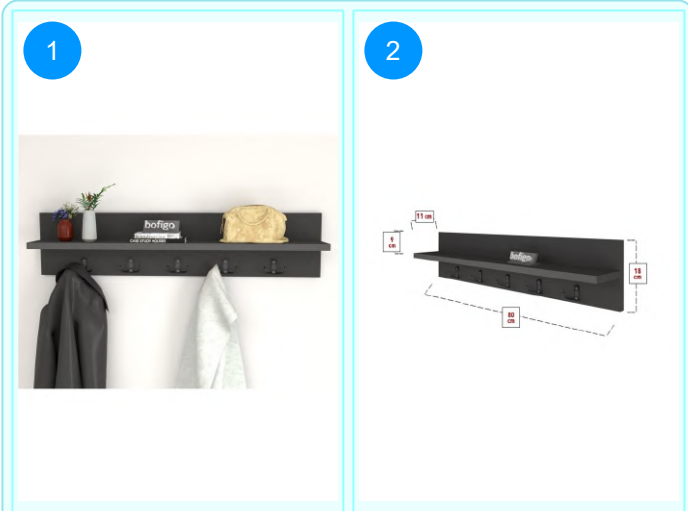

21-12-08 WALL MOUNTED CLOTHES HANGER 80 CM

Colour	Width cm.	Height cm.	Depth cm.	Kg	CBM
ANTHRACITE	80	18	11	3,1	0,0115

Top Surface Material: 18mm Melamine Faced Particle Board
This product is delivered in one box.

CARTON NO: Carton 1
CARTON WEIGHT: 3,3 kg.
CARTON HEIGHT: 6,2 cm.
CARTON DEPTH: 21,7 cm.
CARTON WIDTH: 85,3 cm.