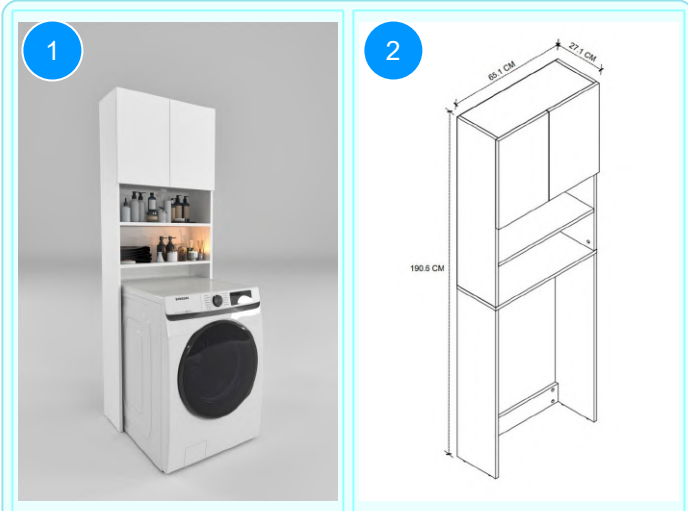

13-03-01-12 WASHING MACHINE CABINET

Colour	Width cm.	Height cm.	Depth cm.	Kg	CBM
WHITE	65,1	190	27,1	11	0,0418

Top Surface Material: 18mm Melamine Faced Particle Board
This product is delivered in two boxes.

CARTON NO: 1&2
CARTON WEIGHT: 12,8 kg./ 14,5 kg.
CARTON HEIGHT: 14,2 cm./ 11 cm.
CARTON DEPTH: 36,5 cm. / 29,5 cm.
CARTON WIDTH: 67 cm. / 101 cm.