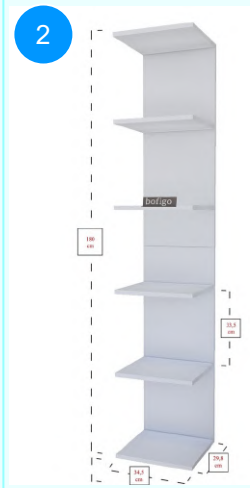

15-07-01 WALL MOUNTED BOOKCASE

Colour	Width cm.	Height cm.	Depth cm.	Kg	CBM
WHITE	34,5	180	29,8	14,6	0,0359

Top Surface Material: 18mm Melamine Faced Particle Board
This product is delivered in one box.

CARTON NO: Carton 1
CARTON WEIGHT: 14,8 kg.
CARTON HEIGHT: 9,5 cm.
CARTON WIDTH: 94,5 cm.
CARTON DEPTH: 40 cm.