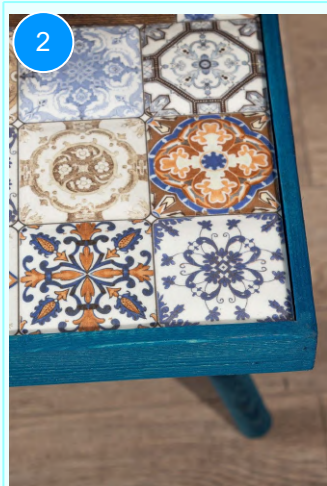

32*32 TILE PATTERNED TABLE 32*32

Colour	Width cm.	Height cm.	Depth cm.	Kg	CBM
BLUE	32	45	32	3,5	0,0137

Top Surface Material: 18mm Melamine Faced Particle Board
Leg Material: Hornbeam
This product is delivered in one box.

CARTON NO: Carton 1
CARTON WEIGHT: 3,7 kg.
CARTON HEIGHT: 10 cm.
CARTON DEPTH: 37 cm.
CARTON WIDTH: 37 cm.