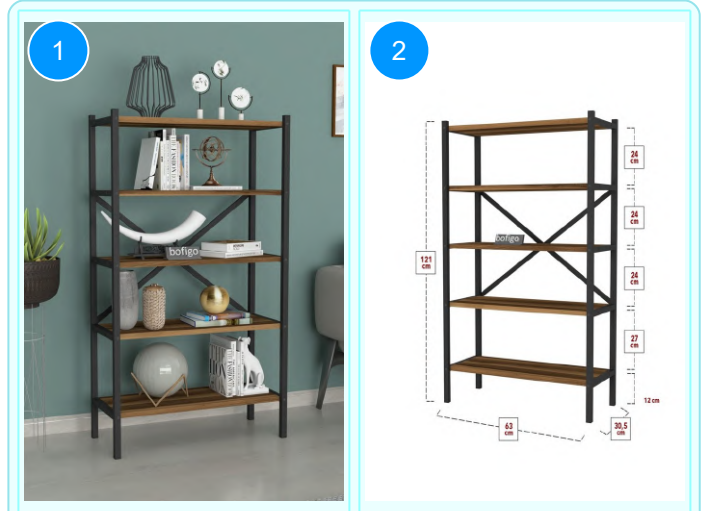

15-65-07 5 SHELVES URARTU BOOKSHELF

Colour	Width cm.	Height cm.	Depth cm.	Kg	CBM
WALNUT	63	121	30,5	12	0,0600

Top Surface Material: 18mm Melamine Faced Particle Board
Leg Material: 20*20/30 0,7mm profile
This product is delivered in one box.

CARTON NO:Carton 1
CARTON WEIGHT: 12,2 kg.
CARTON HEIGHT: 10,3 cm.
CARTON WIDTH: 122,5 cm.
CARTON DEPTH: 22 cm.