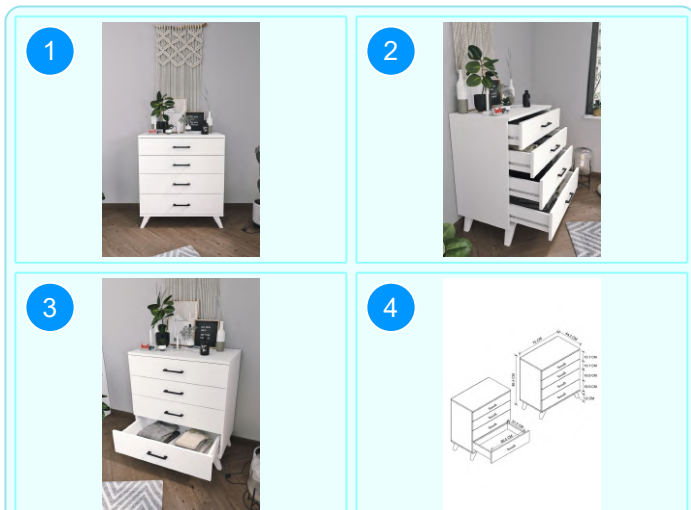

BOFIGO CATALOGUE | FURNITURES | DRESSERS

27-02-01 DRESSER WITH LEG

Colour	Width cm.	Height cm.	Depth cm.	Kg	CBM
WHITE	76	85	44,2	40	0,095

Top Surface Material: 18mm Melamine Faced Particle Board
This product is delivered in two boxes.

CARTON NO	CARTON WEIGHT	CARTON HEIGHT
Carton 1	21 kg.	12,4 cm.
Carton 2	17 kg.	13,4 cm.