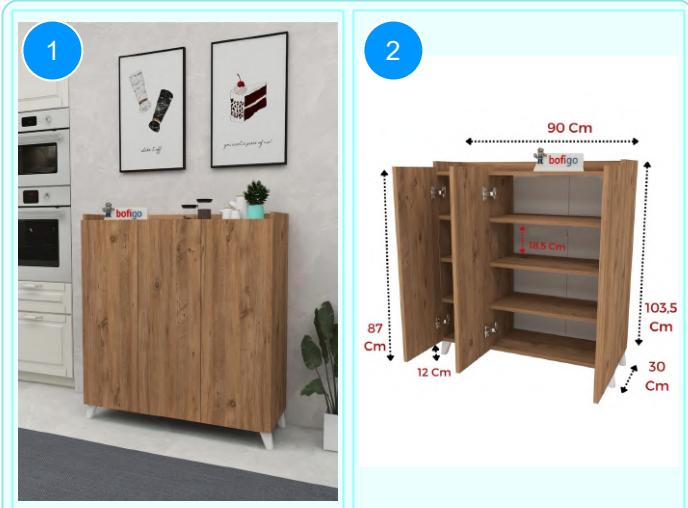

BOFIGO CATALOGUE | FURNITURES | MULTIPURPOSE CABINETS | MULTIFUNCTIONEL CABINET WITH 3 DOORS

12-30-02 MULTIFUNCTIONEL CABINET WITH 3 DOORS

Colour	Width cm.	Height cm.	Depth cm.	Kg	CBM
PINE	90	103,5	30	(2/1)18,2 (2/2)17,5	0,0659

Top Surface Material: 18mm Melamine Faced Particle Board
This product is delivered in two boxes.

CARTON NO: Carton 1/2
CARTON WEIGHT: 18,4 kg. / 17,7 kg.
CARTON HEIGHT: 12 cm. / 14,2 cm.
CARTON DEPTH: 37,7 cm. / 35,5 cm.
CARTON WIDTH: 97,8 cm. / 92 cm.