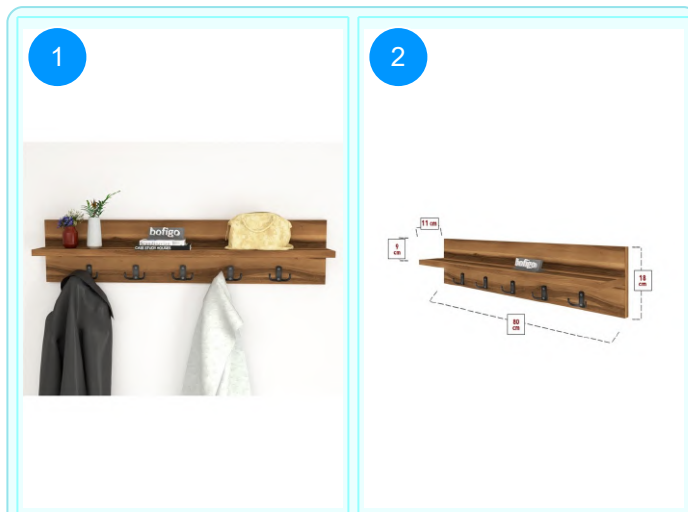

21-12-07 WALL MOUNTED CLOTHES HANGER 80 CM

Colour	Width cm.	Height cm.	Depth cm.	Kg	CBM
WALNUT	80	18	11	3,1	0,0115

Top Surface Material: 18mm Melamine Faced Particle Board
This product is delivered in one box.

CARTON NO: Carton 1
CARTON WEIGHT: 3,3 kg.
CARTON HEIGHT: 6,2 cm.
CARTON DEPTH: 21,7 cm.
CARTON WIDTH: 85,3 cm.