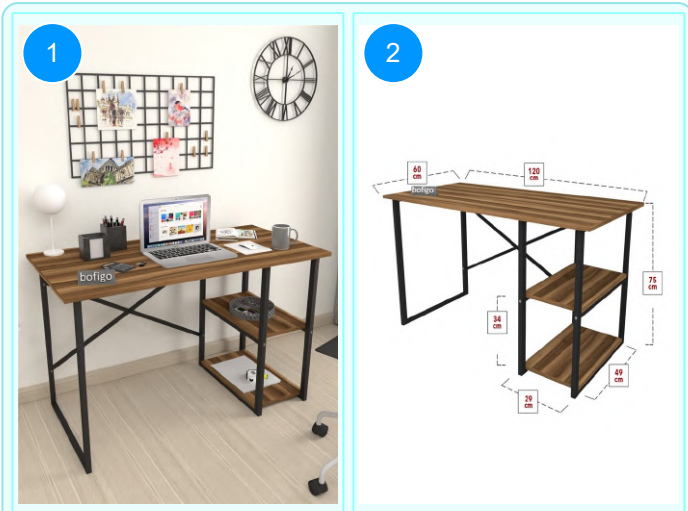

20-02-07 2 SHELVES METAL STUDY DESK

Colour	Width cm.	Height cm.	Depth cm.	Kg	CBM
WALNUT	120	75	60	17	0,0623

Top Surface Material: 18mm Melamine Faced Particle Board
This product is delivered in one box.

CARTON NO:Carton 1
CARTON WEIGHT: 17,3 kg.
CARTON HEIGHT: 7,8 cm.
CARTON WIDTH: 124,4 cm
CARTON DEPTH:64,2 cm.