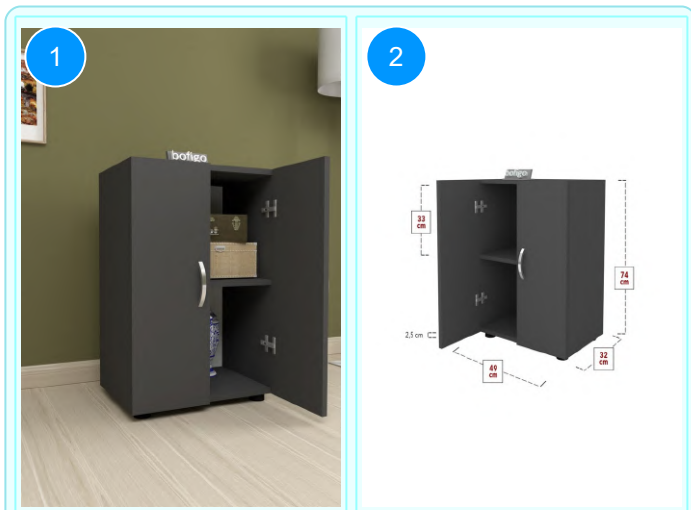

12-52-08 MULTIPURPOSE CABINET 2 SHELF

Colour	Width cm.	Height cm.	Depth cm.	Kg	CBM
ANTHRACITE	49	74	32	(2/1)8,8 (2/2) 7,3	0,0382

Top Surface Material: 18mm Melamine Faced Particle Board
This product is delivered in two boxes.

CARTON NO: Carton 1/2
CARTON WEIGHT:9 kg. / 7.5 kg.
CARTON HEIGHT: 9 cm. / 7.5 cm.
CARTON DEPTH: 34 cm./ 53 cm.
CARTON WIDTH: 80 cm. / 34,5 cm.