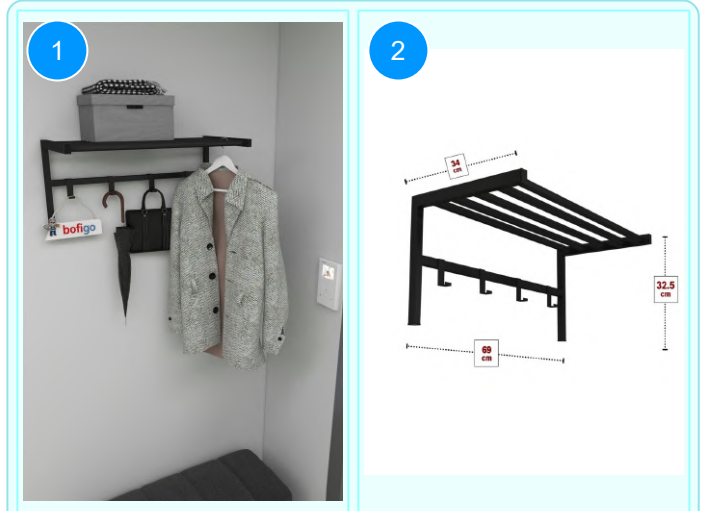

21-20-06 METAL COAT HANGER

Colour	Width cm.	Height cm.	Depth cm.	Kg	CBM
BLACK	69	32,5	34	2,1	0,0079

Top Surface Material: 20*20/30 0,7mm profile
This product is delivered in one box.

CARTON NO: Carton 1
CARTON WEIGHT: 2,3 kg.
CARTON HEIGHT: 3,2 cm.
CARTON DEPTH: 34 cm.
CARTON WIDTH: 73 cm.