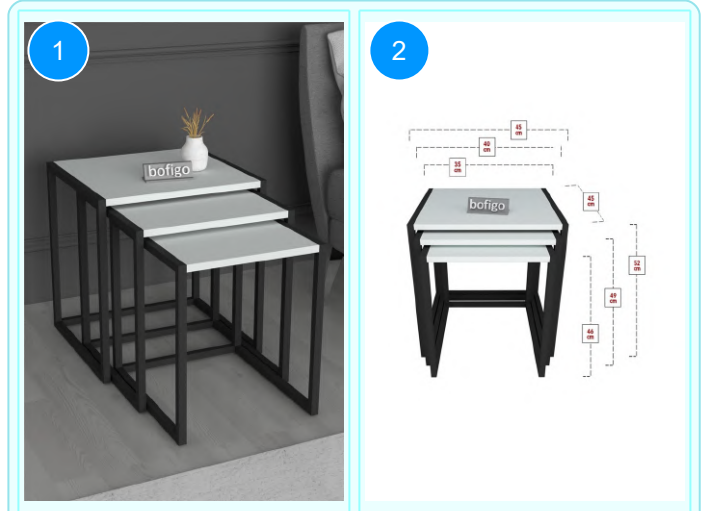

22-30-01 METAL NESTING TABLE

Colour	Width cm.	Height cm.	Depth cm.	Kg	CBM
WHITE	45	52	45	7,8	

Top Surface Material: 18mm Melamine Faced Particle Board
Leg Material: 20*20 0,7mm profile
This product is delivered in one box.

CARTON NO: Carton 1
CARTON WEIGHT: 8 kg.
CARTON HEIGHT: 13 cm.
CARTON DEPTH: 47 cm.
CARTON WIDTH: 56 cm.