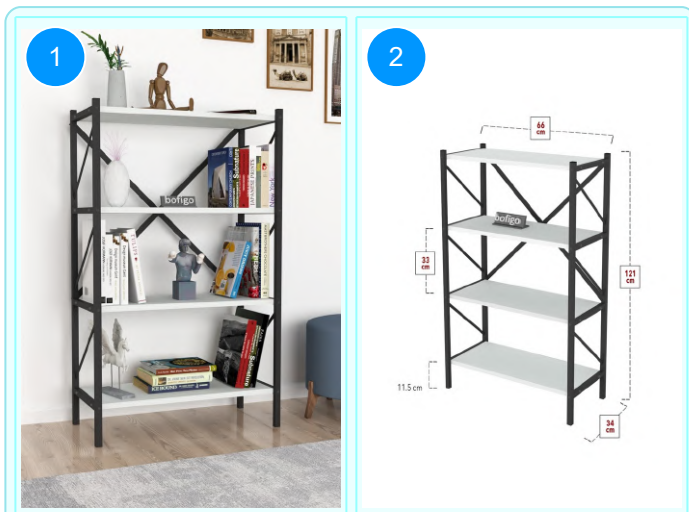

15-09-01 4 SHELVES METAL BOOKSHELF

Colour	Width cm.	Height cm.	Depth cm.	Kg	CBM
WHITE	66	121	34	13,1	0,0638

Top Surface Material: 18mm Melamine Faced Particle Board
Leg Material: 20*20/30 0,7mm profile
This product is delivered in one box.

CARTON NO:Carton 1
CARTON WEIGHT: 13,1 kg.
CARTON HEIGHT: 9 cm.
CARTON WIDTH: 130 cm.
CARTON DEPTH: 35,5 cm.