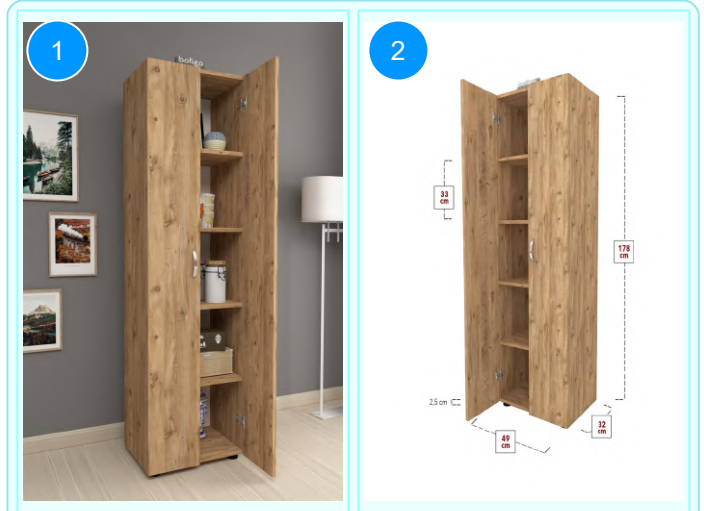

12-55-02 MULTIPURPOSE CABINET 5 SHELF

Colour	Width cm.	Height cm.	Depth cm.	Kg	CBM
PINE	49	178	32	(2/1)24 (2/2)12	0,0866

Top Surface Material: 18mm Melamine Faced Particle Board
This product is delivered in two boxes.

CARTON NO: Carton 1/2
CARTON WEIGHT:24 kg. / 11 kg.
CARTON HEIGHT: 10 cm. / 13 cm.
CARTON DEPTH: 34 cm./ 34 cm.
CARTON WIDTH: 184 cm. / 54 cm.