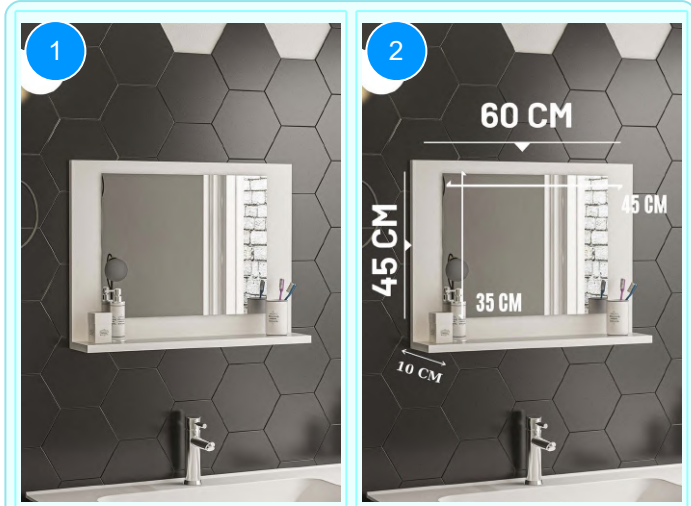

BOFIGO CATALOGUE | FURNITURES | BATHROOM SHELVES | BATHROOM SHELF WITH MIRROR

16-01-01 BATHROOM SHELF WITH MIRROR

Colour	Width cm.	Height cm.	Depth cm.	Kg	CBM
WHITE	60	45	10	5,3	0,0211

Top Surface Material: 18mm Melamine Faced Particle Board
This product is delivered in one box.

CARTON NO: Carton 1
CARTON WEIGHT: 5,3 kg.
CARTON HEIGHT: 5 cm.
CARTON DEPTH: 63 cm.
CARTON WIDTH: 67 cm.