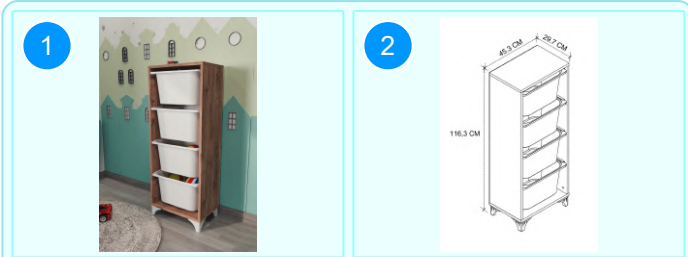

12-02-01-84 4 BASKETS MULTIFUNCTIONAL CABINET

Colour	Width cm.	Height cm.	Depth cm.	Kg	CBM
PINE	45,3	29,7	30	(2/1)16,4 (2/2)2,4	0,0719

Top Surface Material: 18mm Melamine Faced Particle Board
This product is delivered in two boxes.

CARTON NO: Carton 1/2
CARTON WEIGHT: 2,6 kg. / 16,8 kg.
CARTON HEIGHT: 16,5 cm. / 16 cm.
CARTON DEPTH: 31,5 cm. / 35,9 cm.
CARTON WIDTH: 41,5 cm. / 87,5 cm.