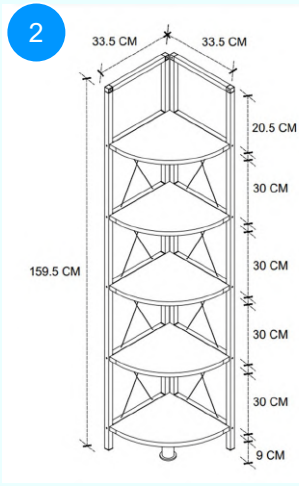

15-15-01 METAL CORNER BOOKSHELF

Colour	Width cm.	Height cm.	Depth cm.	Kg	CBM
WHITE	67	159.5	33,5	10	0,039

Top Surface Material: 18mm Melamine Faced Particle Board
Leg Material: 20*20/30 0,7mm profile
This product is delivered in one box.

CARTON NO:Carton 1
CARTON WEIGHT: 10 kg.
CARTON HEIGHT: 6,5 cm.
CARTON WIDTH: 166,5 cm.
CARTON DEPTH: 36 cm.