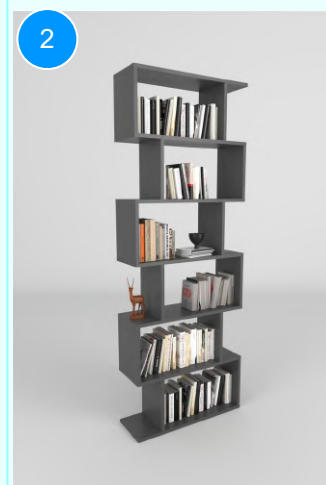

15-60-08 ZIGZAG BOOKSHELF WITH 6 SHELVES

Colour	Width cm.	Height cm.	Depth cm.	Kg	CBM
ANTHRACITE	70	192,6	24	23,5	0,051

Top Surface Material: 18mm Melamine Faced Particle Board
This product is delivered in one box.

CARTON NO:Carton 1
CARTON WEIGHT: 23,5 kg.
CARTON HEIGHT: 25 cm.
CARTON WIDTH: 74 cm.
CARTON DEPTH: 27,5 cm.