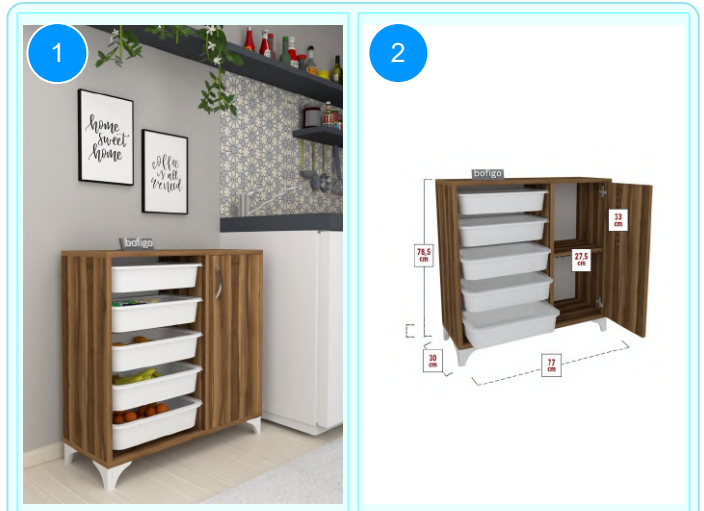

12-02-07 5 BASKETS MULTIFUNCTIONAL CABINET

Colour	Width cm.	Height cm.	Depth cm.	Kg	CBM
WALNUT	77	78,5	30	(2/1)16,4 (2/2)2,4	0,0719

Top Surface Material: 18mm Melamine Faced Particle Board
This product is delivered in two boxes.

CARTON NO: Carton 1/2
CARTON WEIGHT: 2,6 kg. / 16,8 kg.
CARTON HEIGHT: 16,5 cm. / 16 cm.
CARTON DEPTH: 31,5 cm. / 35,9 cm.
CARTON WIDTH: 41,5 cm. / 87,5 cm.