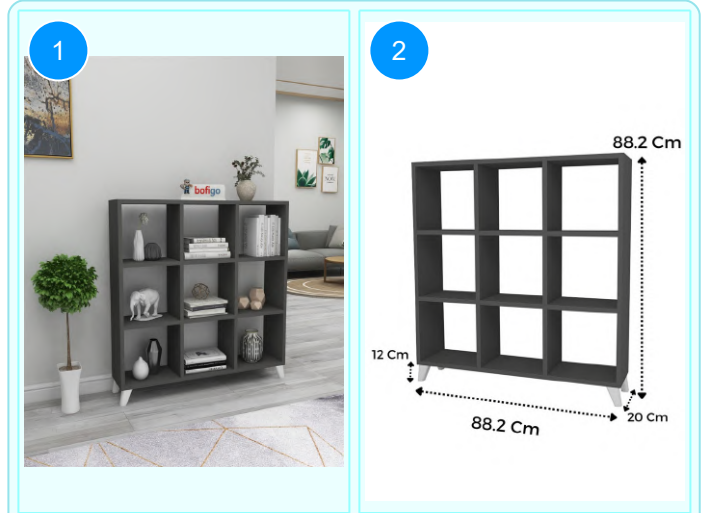

15-08-08 SQUARE/CUBE BOOKSHELF

Colour	Width cm.	Height cm.	Depth cm.	Kg	CBM
ANTHRACITE	88,2	88,2	20	16	0,0436

Top Surface Material: 18mm Melamine Faced Particle Board
This product is delivered in one box.

CARTON NO:Carton 1
CARTON WEIGHT: 16,2 kg.
CARTON HEIGHT: 18,4 cm.
CARTON WIDTH: 96 cm.
CARTON DEPTH: 24,7 cm.