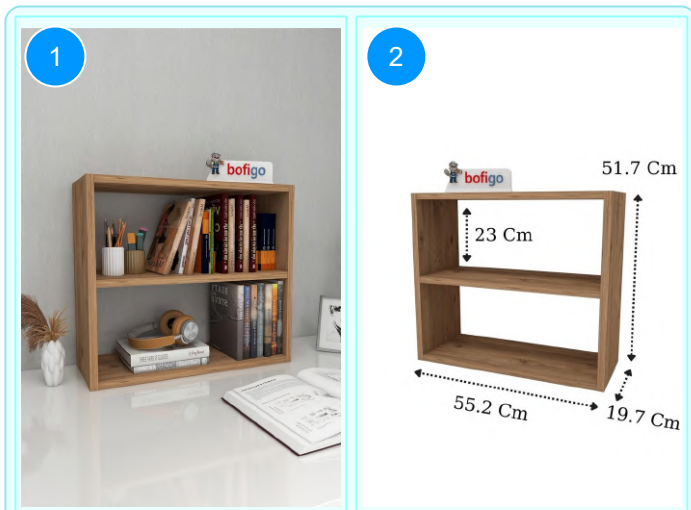

BOFIGO CATALOGUE | FURNITURES | CLOTHES HANGERS | MULTIFUNCTIONAL SHELVES

13-06-02 MULTIFUNCTIONAL SHELF

Colour	Width cm.	Height cm.	Depth cm.	Kg	CBM
PINE	55,2	51,7	19,7	6,7	0,0181

Top Surface Material: 18mm Melamine Faced Particle Board
This product is delivered in one box.

CARTON NO: Carton 1
CARTON WEIGHT: 7,1 kg.
CARTON HEIGHT: 7 cm.
CARTON DEPTH: 21 cm.
CARTON WIDTH: 123 cm.