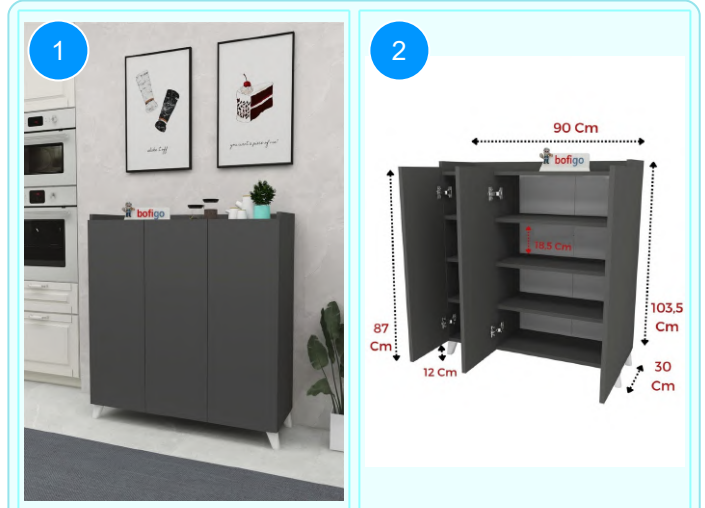

12-30-08 MULTIFUNCTIONEL CABINET WITH 3 DOORS

Colour	Width cm.	Height cm.	Depth cm.	Kg	CBM
ANTHRACITE	90	103,5	30	(2/1)18,2 (2/2)17,5	0,0659

Top Surface Material: 18mm Melamine Faced Particle Board
This product is delivered in two boxes.

CARTON NO: Carton 1/2
CARTON WEIGHT: 18,4 kg. / 17,7 kg.
CARTON HEIGHT: 12 cm. / 14,2 cm.
CARTON DEPTH: 37,7 cm. / 35,5 cm.
CARTON WIDTH: 97,8 cm. / 92 cm.