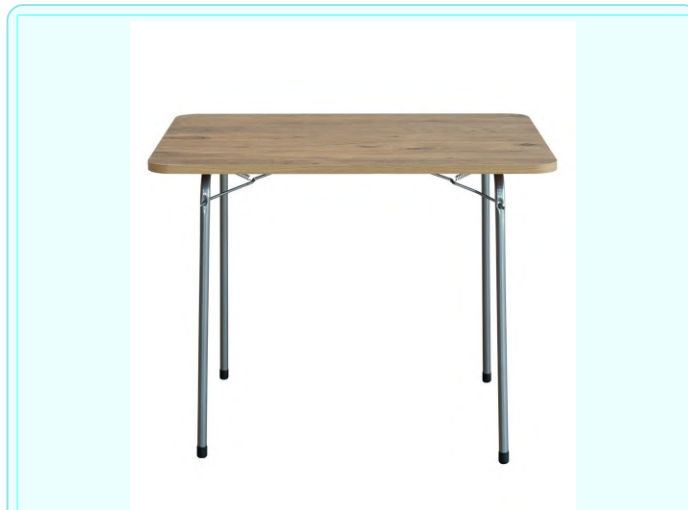

10-01-02 FOLDABLE PICNIC TABLE

Colour	Width cm.	Height cm.	Depth cm.	Kg	CBM
PINE	80	65	60	8,3	0,0383

Top Surface Material: 18mm Melamine Faced Particle Board
Leg Material: 019*0,7mm profile
This product is delivered in one box.

CARTON NO: Carton 1
CARTON WEIGHT: 7,9 kg.
CARTON HEIGHT: 6,7 cm.
CARTON DEPTH: 62,5 cm.
CARTON WIDTH: 87,7 cm.