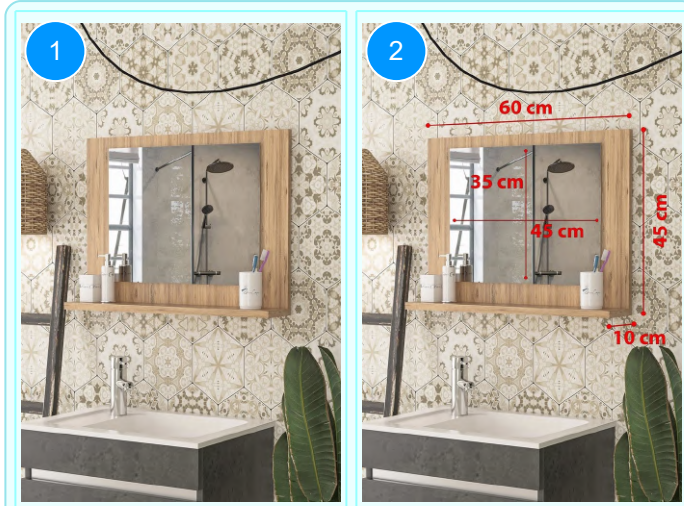

16-01-02 BATHROOM SHELF WITH MIRROR

Colour	Width cm.	Height cm.	Depth cm.	Kg	CBM
PINE	60	45	10	5,3	0,0211

Top Surface Material: 18mm Melamine Faced Particle Board
This product is delivered in one box.

CARTON NO: Carton 1
CARTON WEIGHT: 5,3 kg.
CARTON HEIGHT: 5 cm.
CARTON DEPTH: 63 cm.
CARTON WIDTH: 67 cm.