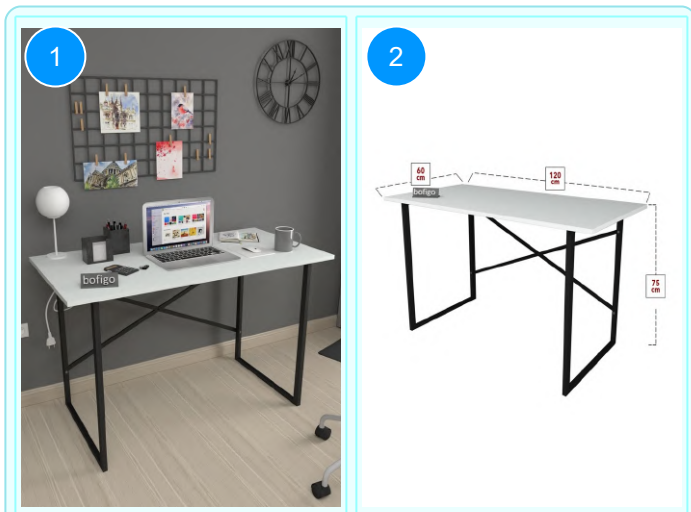

BOFIGO CATALOGUE | FURNITURES | DESKS | 60X120 METAL STUDY DESKS

20-05-01 60X120 METAL STUDY DESK

Colour	Width cm.	Height cm.	Depth cm.	Kg	CBM
WHITE	120	75	60	11,3	0,0510

Top Surface Material: 18mm Melamine Faced Particle Board
This product is delivered in one box.

CARTON NO:Carton 1
CARTON WEIGHT: 11,5 kg.
CARTON HEIGHT: 6 cm.
CARTON WIDTH: 126 cm
CARTON DEPTH:67,5 cm.