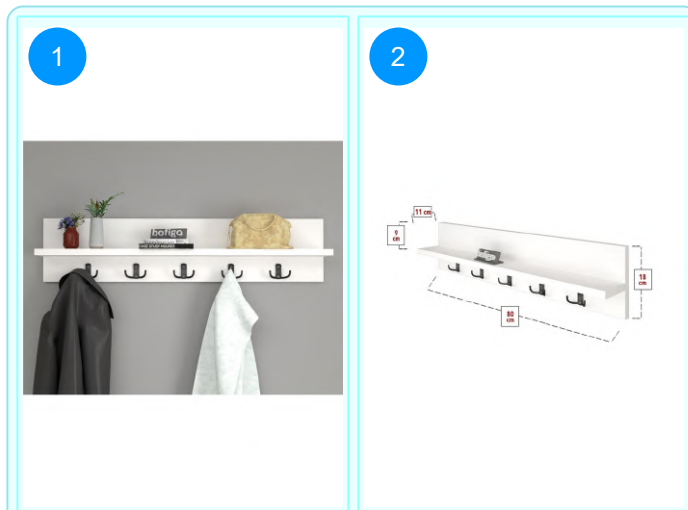

21-12-01 WALL MOUNTED CLOTHES HANGER 80 CM

Colour	Width cm.	Height cm.	Depth cm.	Kg	CBM
WHITE	80	18	11	3,1	0,0115

Top Surface Material: 18mm Melamine Faced Particle Board
This product is delivered in one box.

CARTON NO: Carton 1
CARTON WEIGHT: 3,3 kg.
CARTON HEIGHT: 6,2 cm.
CARTON DEPTH: 21,7 cm.
CARTON WIDTH: 85,3 cm.