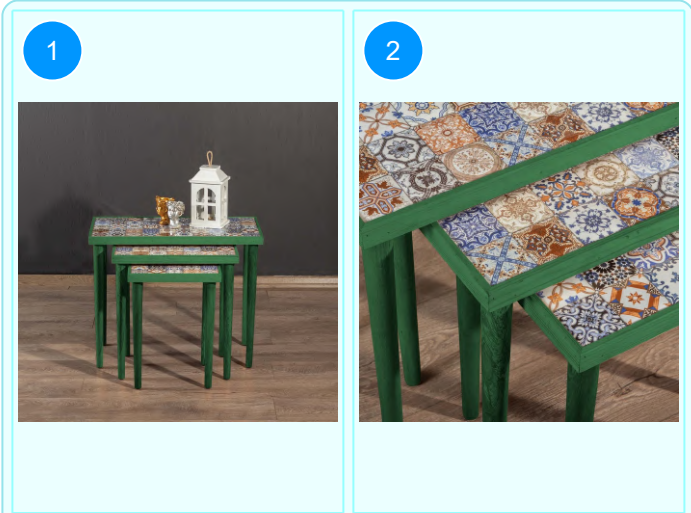

Top Surface Material: 18mm Melamine Faced Particle Board
 Leg Material: Hornbeam
 This product is delivered in one box.

CARTON NO: Carton 1
 CARTON WEIGHT: 15,2 kg.
 CARTON HEIGHT: 10 cm.
 CARTON DEPTH: 106 cm.
 CARTON WIDTH: 50 cm.