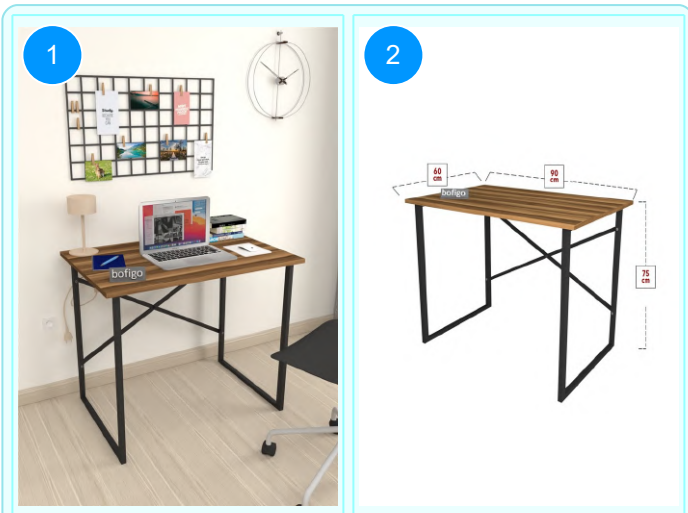

20-01-07 METAL STUDY DESK

Colour	Width cm.	Height cm.	Depth cm.	Kg	CBM
WALNUT	90	75	60	10	0,0362

Top Surface Material: 18mm Melamine Faced Particle Board
This product is delivered in one box.

CARTON NO:Carton 1
CARTON WEIGHT: 10,2 kg.
CARTON HEIGHT: 5,8 cm.
CARTON WIDTH:96 cm
CARTON DEPTH:65 cm.