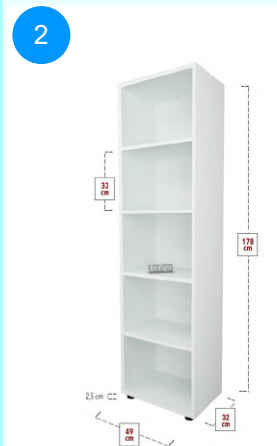

13-25-01 FOLDER WITH 5 SHELVES

Colour	Width cm.	Height cm.	Depth cm.	Kg	CBM
WHITE	49	178	32	22,8	0,0626

Top Surface Material: 18mm Melamine Faced Particle Board
This product is delivered in one box.

CARTON NO: Carton 1
CARTON WEIGHT: 17,9 kg.
CARTON HEIGHT: 13 cm.
CARTON DEPTH: 26 cm.
CARTON WIDTH: 180,5 cm.