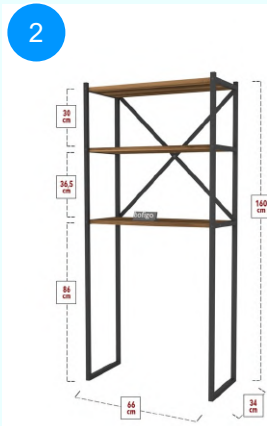

13-03-07 METAL BATHROOM ORGANIZER

Colour	Width cm.	Height cm.	Depth cm.	Kg	CBM
WALNUT	66	160	34	11	0,0418

Top Surface Material: 18mm Particle Board
Leg Material: 20*20 0,7mm profile
This product is delivered in one box.

CARTON NO: Carton 1
CARTON WEIGHT: 11,2 kg.
CARTON HEIGHT: 7,3 cm.
CARTON DEPTH: 35,5 cm.
CARTON WIDTH: 161,5 cm.