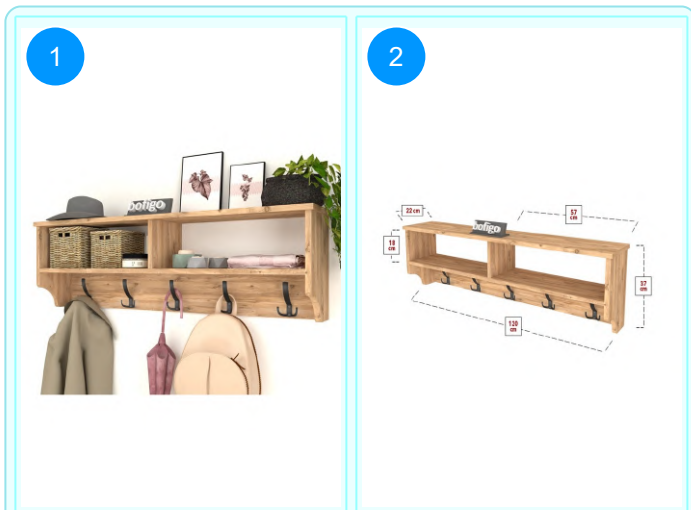

21-11-02 WALL MOUNTED CLOTHES HANGER 120 CM

Colour	Width cm.	Height cm.	Depth cm.	Kg	CBM
PINE	120	37	22	10,5	0,0288

Top Surface Material: 18mm Melamine Faced Particle Board
This product is delivered in one box.

CARTON NO: Carton 1
CARTON WEIGHT: 10,7 kg.
CARTON HEIGHT: 9 cm.
CARTON DEPTH: 25,5 cm.
CARTON WIDTH: 125,5 cm.