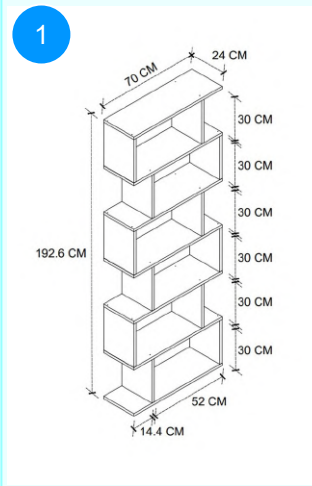

CARTON NO:Carton 1
CARTON WEIGHT: 5,6 kg.
CARTON HEIGHT: 17 cm.
CARTON WIDTH: 32 cm.
CARTON DEPTH: 27 cm.

15-12-02 ZIGZAG BOOKSHELF

Colour	Width cm.	Height cm.	Depth cm.	Kg	CBM
PINE	22,3	111	22,3	5,4	0,0147

Top Surface Material: 18mm Melamine Faced Particle Board
This product is delivered in one box.

CARTON NO:Carton 1
CARTON WEIGHT: 5,6 kg.
CARTON HEIGHT: 17 cm.
CARTON WIDTH: 32 cm.
CARTON DEPTH: 27 cm.

15-12-08 ZIGZAG BOOKSHELF

Colour	Width cm.	Height cm.	Depth cm.	Kg	CBM
ANTHRACITE	22,3	111	22,3	5,4	0,0147

Top Surface Material: 18mm Melamine Faced Particle Board
This product is delivered in one box.

CARTON NO:Carton 1
CARTON WEIGHT: 5,6 kg.
CARTON HEIGHT: 17 cm.
CARTON WIDTH: 32 cm.
CARTON DEPTH: 27 cm.