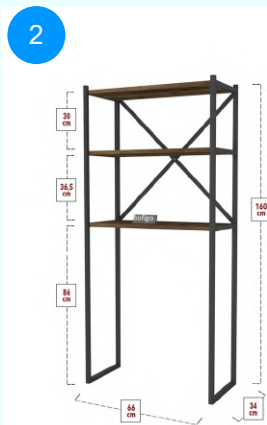

13-03-17 METAL BATHROOM ORGANIZER

Colour	Width cm.	Height cm.	Depth cm.	Kg	CBM
LIDYA	66	160	34	11	0,0418

Top Surface Material: 18mm Particle Board
Leg Material: 20*20 0,7mm profile
This product is delivered in one box.

CARTON NO: Carton 1
CARTON WEIGHT: 11,2 kg.
CARTON HEIGHT: 7,3 cm.
CARTON DEPTH: 35,5 cm.
CARTON WIDTH: 161,5 cm.