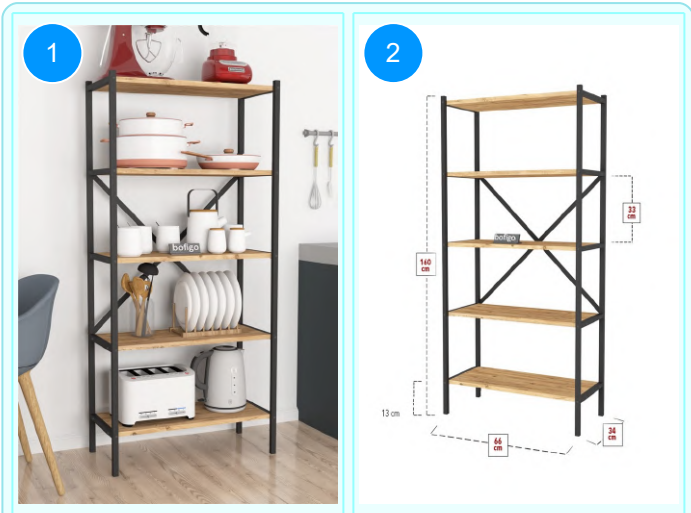

13-05-02 5 SHELVES KITCHEN ORGANIZER

Colour	Width cm.	Height cm.	Depth cm.	Kg	CBM
PINE	66	160	34	15,8	0,0638

Top Surface Material: 18mm Particle Board
Leg Material: 20*20 0,7mm profile
This product is delivered in one box.

CARTON NO: Carton 1
CARTON WEIGHT: 16 kg.
CARTON HEIGHT: 11 cm.
CARTON DEPTH: 36 cm.
CARTON WIDTH: 161 cm.