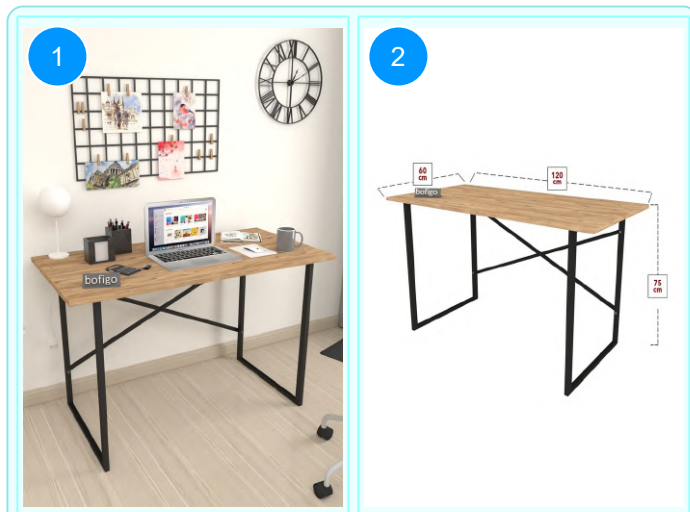

20-05-02 60X120 METAL STUDY DESK

Colour	Width cm.	Height cm.	Depth cm.	Kg	CBM
PINE	120	75	60	11,3	0,0510

Top Surface Material: 18mm Melamine Faced Particle Board
This product is delivered in one box.

CARTON NO:Carton 1
CARTON WEIGHT: 11,5 kg.
CARTON HEIGHT: 6 cm.
CARTON WIDTH: 126 cm
CARTON DEPTH:67,5 cm.