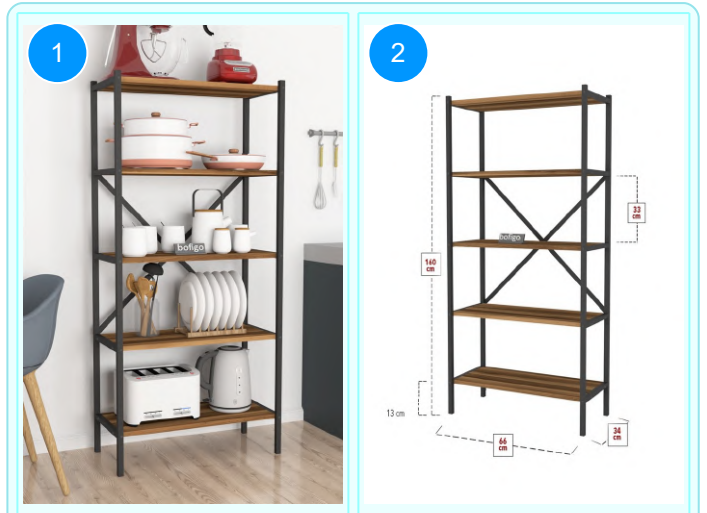

13-05-07 5 SHELVES KITCHEN ORGANIZER

Colour	Width cm.	Height cm.	Depth cm.	Kg	CBM
WALNUT	66	160	34	15,8	0,0638

Top Surface Material: 18mm Particle Board
Leg Material: 20*20 0,7mm profile
This product is delivered in one box.

CARTON NO: Carton 1
CARTON WEIGHT: 16 kg.
CARTON HEIGHT: 11 cm.
CARTON DEPTH: 36 cm.
CARTON WIDTH: 161 cm.