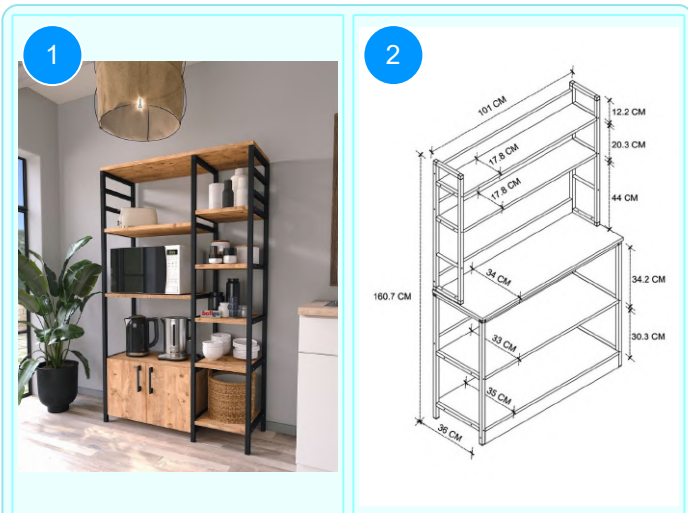

28-05-02 KITCHEN STAND WITH 5 SHELVES

Colour	Width cm.	Height cm.	Depth cm.	Kg	CBM
PINE	101	160,7	36	24	0,082

Top Surface Material: 18mm Particle Board
This product is delivered in two boxes.

CARTON NO: 1
CARTON WEIGHT: 24,2 kg.
CARTON HEIGHT: 17,8 cm.
CARTON DEPTH: 40,6 cm.
CARTON WIDTH: 107 cm.