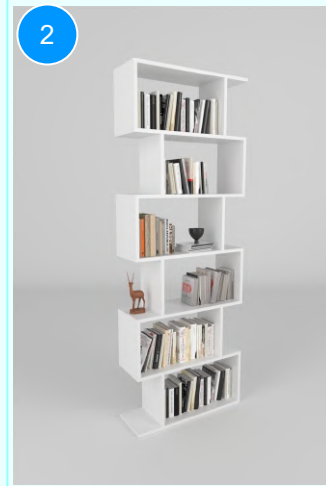

15-60-01 ZIGZAG BOOKSHELF WITH 6 SHELVES

Colour	Width cm.	Height cm.	Depth cm.	Kg	CBM
WHITE	70	192,6	24	23,5	0,051

Top Surface Material: 18mm Melamine Faced Particle Board
This product is delivered in one box.

CARTON NO:Carton 1
CARTON WEIGHT: 23,5 kg.
CARTON HEIGHT: 25 cm.
CARTON WIDTH: 74 cm.
CARTON DEPTH: 27,5 cm.