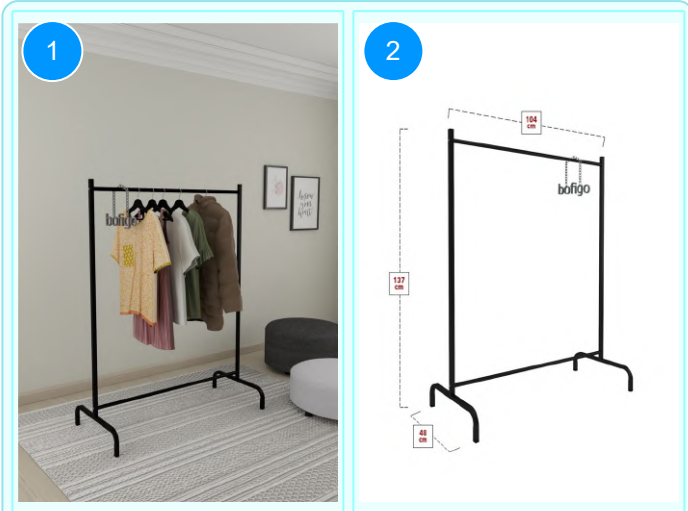

21-01-10 METAL CLOTHES HANGER

Colour	Width cm.	Height cm.	Depth cm.	Kg	CBM
BLACK	104	137	48	2	0,00755

This product is delivered in one box.