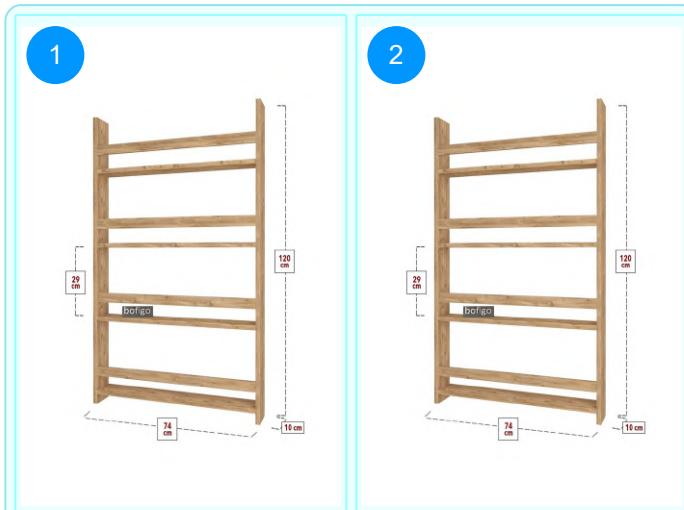

15-04-02 MONTESSORI BOOKSHELF 4 SHELVES

Colour	Width cm.	Height cm.	Depth cm.	Kg	CBM
PINE	74	120	10	8,3	0,0320

Top Surface Material: 18mm Melamine Faced Particle Board
This product is delivered in one box.

CARTON NO:Carton 1
CARTON WEIGHT: 6 kg.
CARTON HEIGHT: 15,3 cm.
CARTON WIDTH: 89 cm.
CARTON DEPTH: 15 cm.