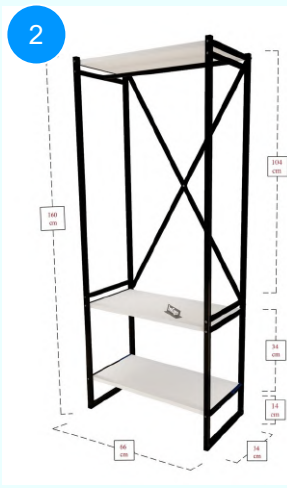

BOFIGO CATALOGUE | FURNITURES | METAL COAT STAND, SHOE RACK

21-15-01 METAL COAT STAND, SHOE RACK

Colour	Width cm.	Height cm.	Depth cm.	Kg	CBM
WHITE	66	160	34	12,2	0,0414

Top Surface Material: 18mm Melamine Faced Particle Board
Leg Material: 20*20*0,7 mm. Profile
This product is delivered in one box.

CARTON NO: Carton 1
CARTON WEIGHT: 12,4 kg.
CARTON HEIGHT: 7,3 cm.
CARTON DEPTH: 35,5 cm.
CARTON WIDTH: 160 cm.