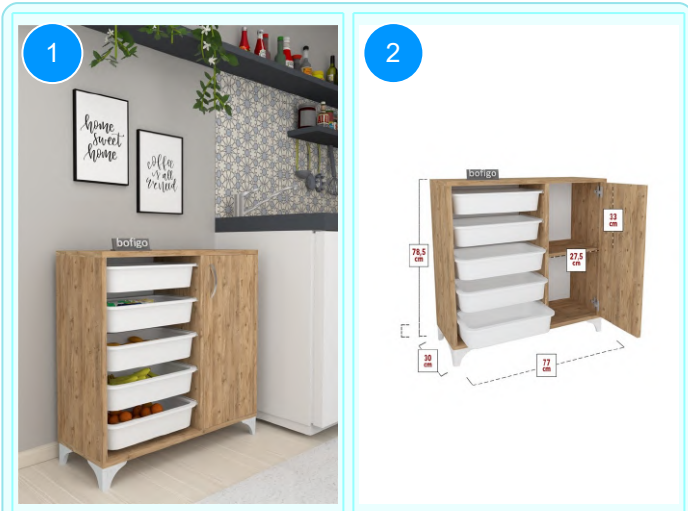

12-02-02 5 BASKETS MULTIFUNCTIONAL CABINET

Colour	Width cm.	Height cm.	Depth cm.	Kg	CBM
PINE	77	78,5	30	(2/1)16,4 (2/2)2,4	0,0719

Top Surface Material: 18mm Melamine Faced Particle Board
This product is delivered in two boxes.

CARTON NO: Carton 1/2
CARTON WEIGHT: 2,6 kg. / 16,8 kg.
CARTON HEIGHT: 16,5 cm. / 16 cm.
CARTON DEPTH: 31,5 cm. / 35,9 cm.
CARTON WIDTH: 41,5 cm. / 87,5 cm.