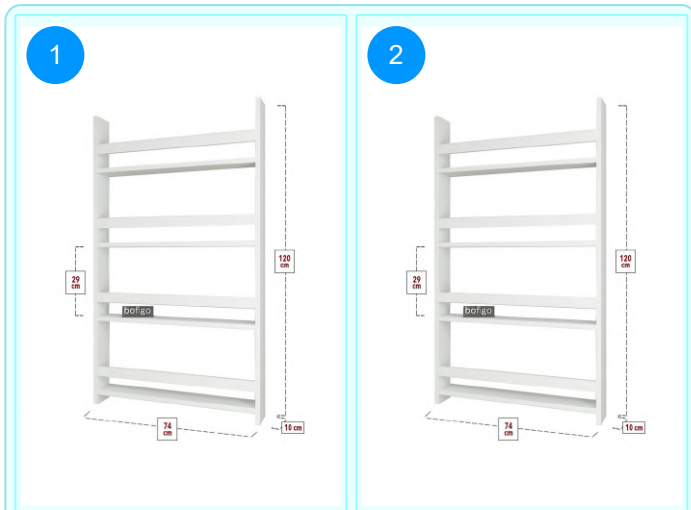

BOFIGO CATALOGUE | FURNITURES | BOOKSHELVES | MONTESSORI BOOKSHELF 4 SHELVES

15-04-01 MONTESSORI BOOKSHELF 4 SHELVES

Colour	Width cm.	Height cm.	Depth cm.	Kg	CBM
WHITE	74	120	10	8,3	0,0320

Top Surface Material: 18mm Melamine Faced Particle Board
This product is delivered in one box.

CARTON NO:Carton 1
CARTON WEIGHT: 6 kg.
CARTON HEIGHT: 15,3 cm.
CARTON WIDTH: 89 cm.
CARTON DEPTH: 15 cm.