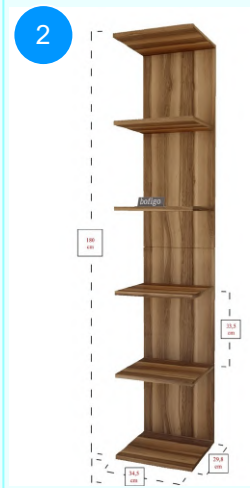

15-07-07 WALL MOUNTED BOOKCASE

Colour	Width cm.	Height cm.	Depth cm.	Kg	CBM
WALNUT	34,5	180	29,8	14,6	0,0359

Top Surface Material: 18mm Melamine Faced Particle Board
This product is delivered in one box.

CARTON NO: Carton 1
CARTON WEIGHT: 14,8 kg.
CARTON HEIGHT: 9,5 cm.
CARTON WIDTH: 94,5 cm.
CARTON DEPTH: 40 cm.