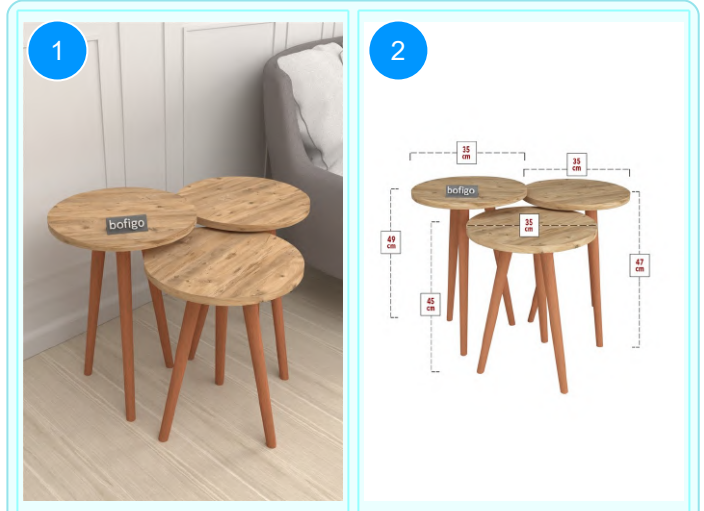

22-01-02 WOODEN NESTING TABLE

Colour	Width cm.	Height cm.	Depth cm.	Kg	CBM
PINE	35	49	35	5,6	

Top Surface Material: 18mm Melamine Faced Particle Board
Leg Material: Wooden Conical Leg
This product is delivered in one box.

CARTON NO: Carton 1
CARTON WEIGHT: 5,8 kg.
CARTON HEIGHT: 10,3 cm.
CARTON DEPTH: 36,5 cm.
CARTON WIDTH: 50,2 cm.