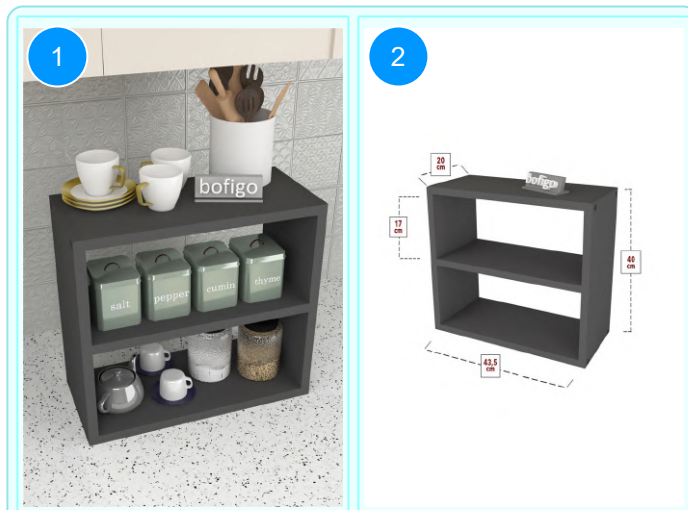

13-01-08 SPICE RACK FOR KITCHEN

Colour	Width cm.	Height cm.	Depth cm.	Kg	CBM
ANTHRACITE	43,5	40	20	4,5	0,0129

Top Surface Material: 18mm Melamine Faced Particle Board
This product is delivered in one box.

CARTON NO: Carton 1
CARTON WEIGHT: 4,7 kg.
CARTON HEIGHT: 11,2 cm.
CARTON DEPTH: 24,5 cm.
CARTON WIDTH: 47 cm.