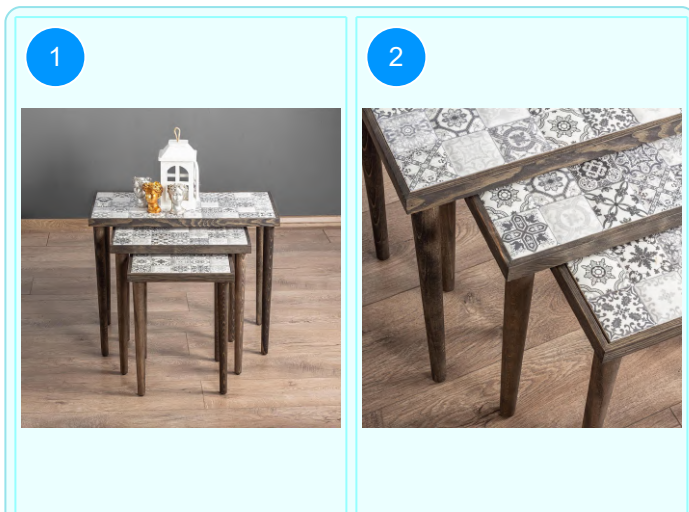

25*30 3 SET TILE PATTERNED TABLE

Colour	Width cm.	Height cm.	Depth cm.	Kg	CBM
BLACK	62	50	32	15	0,0530

Top Surface Material: 18mm Melamine Faced Particle Board
Leg Material: Hornbeam
This product is delivered in one box.

CARTON NO: Carton 1
CARTON WEIGHT: 15,2 kg.
CARTON HEIGHT: 10 cm.
CARTON DEPTH: 106 cm.
CARTON WIDTH: 50 cm.