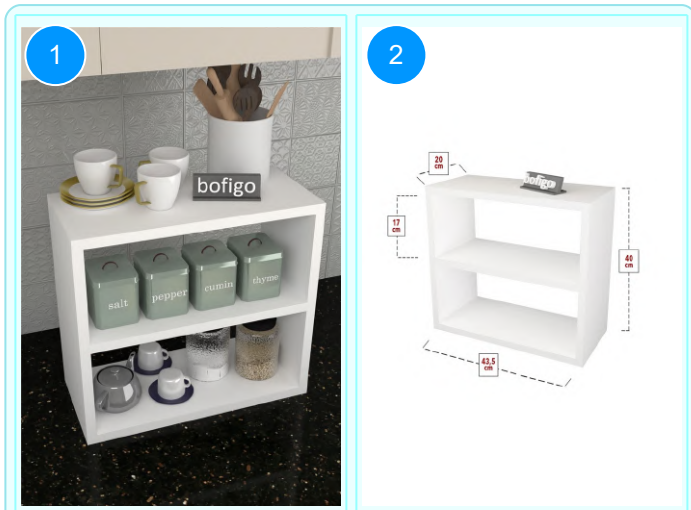

BOFIGO CATALOGUE | FURNITURES | CLOTHES HANGERS | RACKS FOR KITCHEN

13-01-01 SPICE RACK FOR KITCHEN

Colour	Width cm.	Height cm.	Depth cm.	Kg	CBM
WHITE	43,5	40	20	4,5	0,0129

Top Surface Material: 18mm Melamine Faced Particle Board
This product is delivered in one box.

CARTON NO: Carton 1
CARTON WEIGHT: 4,7 kg.
CARTON HEIGHT: 11,2 cm.
CARTON DEPTH: 24,5 cm.
CARTON WIDTH: 47 cm.