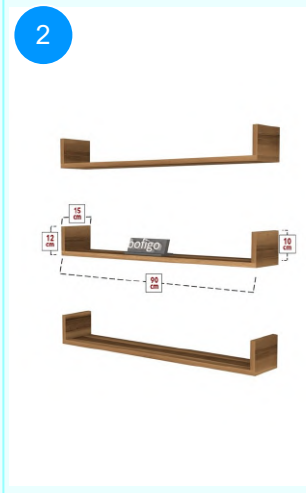

13-12-07 FLYING SHELF 90 CM

Colour	Width cm.	Height cm.	Depth cm.	Kg	CBM
WALNUT	90	10	15	6,5	0,0201

Top Surface Material: 18mm Melamine Faced Particle Board
This product is delivered in one box.

CARTON NO: Carton 1
CARTON WEIGHT: 6,7 kg.
CARTON HEIGHT: 11 cm.
CARTON DEPTH: 18,8 cm.
CARTON WIDTH: 97,3 cm.