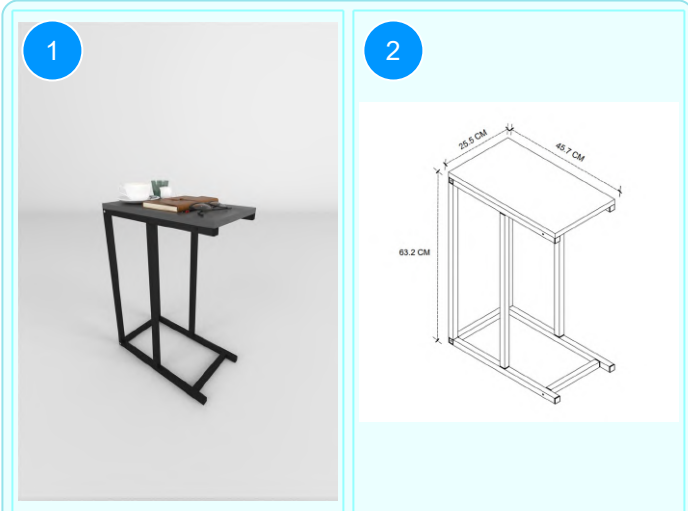

22-45-03 45*25 METAL SIDE TABLE

Colour	Width cm.	Height cm.	Depth cm.	Kg	CBM
ANTHRACITE	25,5	63,2	45,7	3,9	0,009

Top Surface Material: 18mm Melamine Faced Particle Board
This product is delivered in one box.

CARTON NO: 1
CARTON WEIGHT: 3,9 kg.
CARTON HEIGHT: 5 cm.
CARTON DEPTH: 63,5 cm.
CARTON WIDTH: 29 cm.