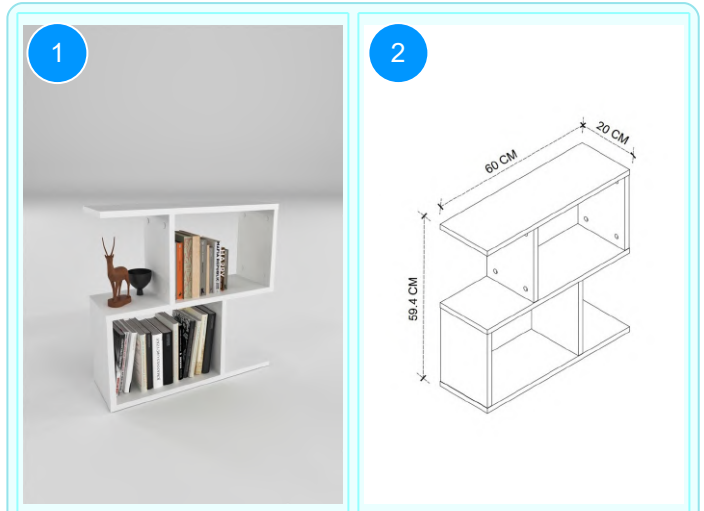

22-40-01 SIDE TABLE WITH BOOKSHELF

Colour	Width cm.	Height cm.	Depth cm.	Kg	CBM
WHITE	60	59,4	20	6	

Top Surface Material: 18mm Melamine Faced Particle Board
This product is delivered in one box.

CARTON NO: 1
CARTON WEIGHT: 6,6 kg.
CARTON HEIGHT: 11 cm.
CARTON DEPTH: 24 cm.
CARTON WIDTH: 65 cm.