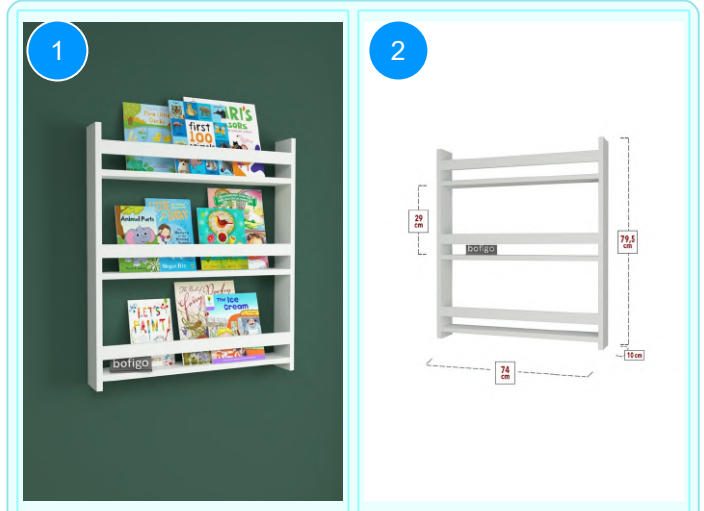

15-43-01 MONTESSORI BOOKSHELF 4 SHELVES

Colour	Width cm.	Height cm.	Depth cm.	Kg	CBM
WHITE	74	79,5	10	6	

Top Surface Material: 18mm Melamine Faced Particle Board
This product is delivered in one box.

CARTON NO:Carton 1
CARTON WEIGHT: 6 kg.
CARTON HEIGHT: 15,3 cm.
CARTON WIDTH: 89 cm.
CARTON DEPTH: 15 cm.