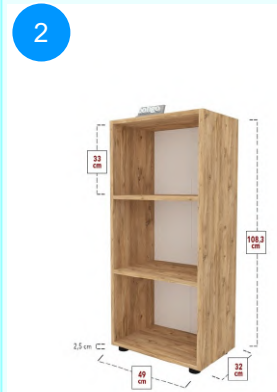

13-23-02 FOLDER WITH 3 SHELVES

Colour	Width cm.	Height cm.	Depth cm.	Kg	CBM
PINE	49	108,3	32	12,5	0,0398

Top Surface Material: 18mm Melamine Faced Particle Board
This product is delivered in one box.

CARTON NO: Carton 1
CARTON WEIGHT: 11,2 kg.
CARTON HEIGHT: 13,5 cm.
CARTON DEPTH: 26 cm.
CARTON WIDTH: 113,5 cm.