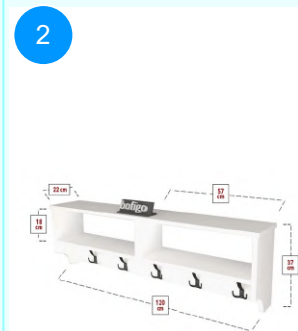

21-11-01 WALL MOUNTED CLOTHES HANGER 120 CM

Colour	Width cm.	Height cm.	Depth cm.	Kg	CBM
WHITE	120	37	22	10,5	0,0288

Top Surface Material: 18mm Melamine Faced Particle Board
This product is delivered in one box.

CARTON NO: Carton 1
CARTON WEIGHT: 10,7 kg.
CARTON HEIGHT: 9 cm.
CARTON DEPTH: 25,5 cm.
CARTON WIDTH: 125,5 cm.