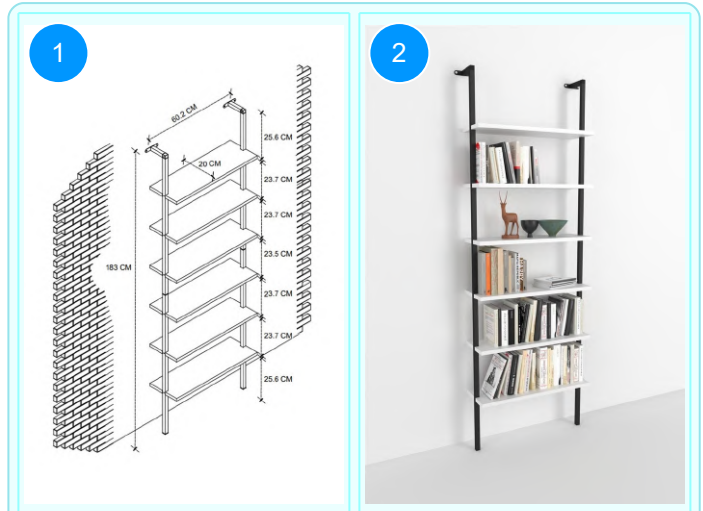

15-66-01 WALL MOUNTED 6 SHELVES METAL BOOKSHELF

Colour	Width cm.	Height cm.	Depth cm.	Kg	CBM
WHITE	60,2	183	20	10,5	0,033

Top Surface Material: 18mm Melamine Faced Particle Board
Leg Material: 20*20/30 0,7mm profile
This product is delivered in one box.

CARTON NO:Carton 1
CARTON WEIGHT: 10,5 kg.
CARTON HEIGHT: 14 cm.
CARTON WIDTH: 24,5 cm.
CARTON DEPTH: 97 cm.