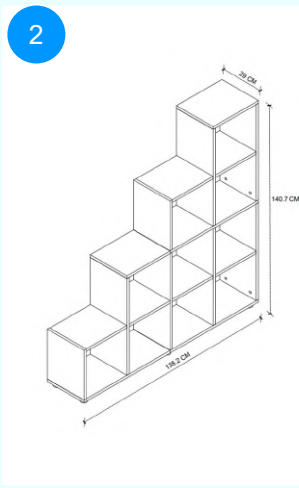

15-24-01 10 SHELVES - STAIR BOOKCASE

Colour	Width cm.	Height cm.	Depth cm.	Kg	CBM
WHITE	138,2	140	29	9	0,0147

Top Surface Material: 18mm Melamine Faced Particle Board
This product is delivered in two boxes.

CARTON NO: 1 & 2
CARTON WEIGHT: 18 / 13 kg.
CARTON HEIGHT: 16 / 12,5 cm.
CARTON WIDTH: 75 / 72 cm.
CARTON DEPTH: 33,5 / 33,5 cm.