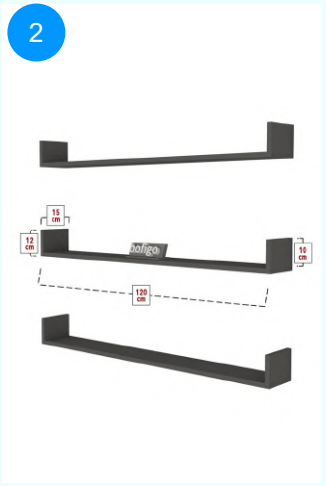

13-90-08 FLYING SHELF 120 CM

Colour	Width cm.	Height cm.	Depth cm.	Kg	CBM
ANTHRACITE	120	10	15	8,8	0,0262

Top Surface Material: 18mm Melamine Faced Particle Board
This product is delivered in one box.

CARTON NO: Carton 1
CARTON WEIGHT: 8,8 kg.
CARTON HEIGHT: 11 cm.
CARTON DEPTH: 18,8 cm.
CARTON WIDTH: 127 cm.