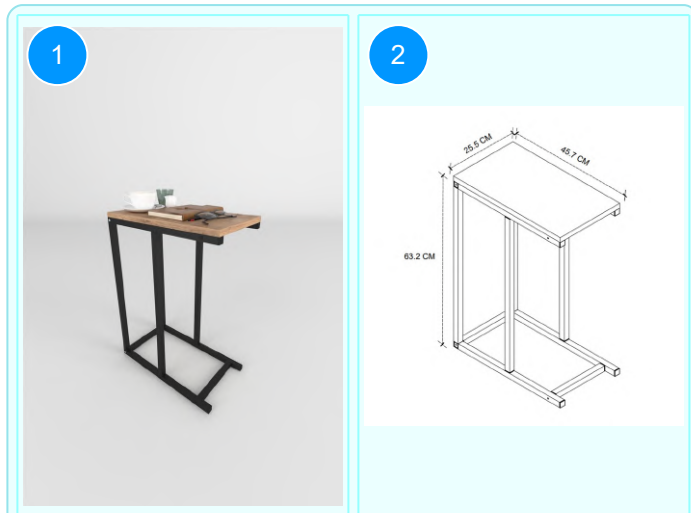

22-45-02 45*25 METAL SIDE TABLE

Colour	Width cm.	Height cm.	Depth cm.	Kg	CBM
PINE	25,5	63,2	45,7	3,9	0,009

Top Surface Material: 18mm Melamine Faced Particle Board
This product is delivered in one box.

CARTON NO: 1
CARTON WEIGHT: 3,9 kg.
CARTON HEIGHT: 5 cm.
CARTON DEPTH: 63,5 cm.
CARTON WIDTH: 29 cm.