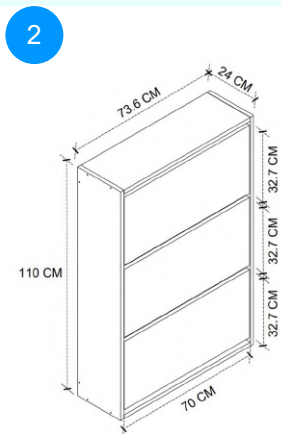

18-03-81 DECORATIVE SHOERACK

Colour	Width cm.	Height cm.	Depth cm.	Kg	CBM
ANTHRACITE-WHITE	73,6	110	24	(2/1)11,8 (2/2)11,1	0,0670

Top Surface Material: 18mm Melamine Faced Particle Board
This product is delivered in two boxes.

CARTON NO: Carton 1/2
CARTON WEIGHT: 12 kg. / 11,3 kg.
CARTON HEIGHT: 10,3 cm. / 12,5 cm.
CARTON DEPTH: 36,5 cm. / 26 cm.
CARTON WIDTH: 76 cm. / 118 cm.