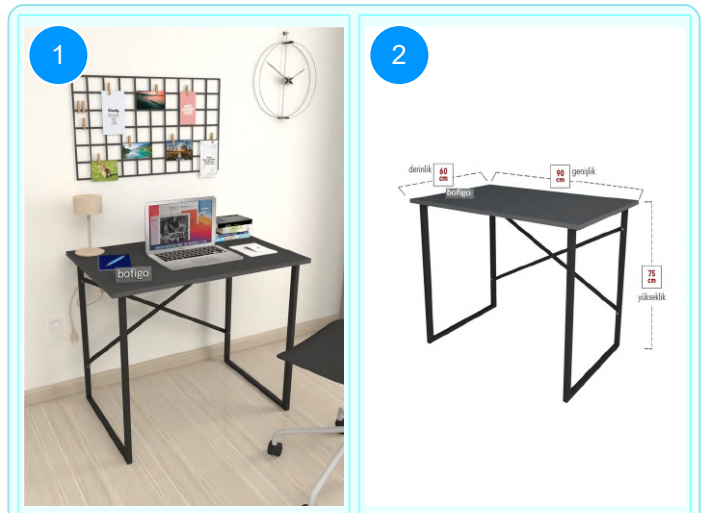

20-01-08 METAL STUDY DESK

Colour	Width cm.	Height cm.	Depth cm.	Kg	CBM
ANTHRACITE	90	75	60	10	0,0362

Top Surface Material: 18mm Melamine Faced Particle Board
This product is delivered in one box.

CARTON NO:Carton 1
CARTON WEIGHT: 10,2 kg.
CARTON HEIGHT: 5,8 cm.
CARTON WIDTH:96 cm
CARTON DEPTH:65 cm.