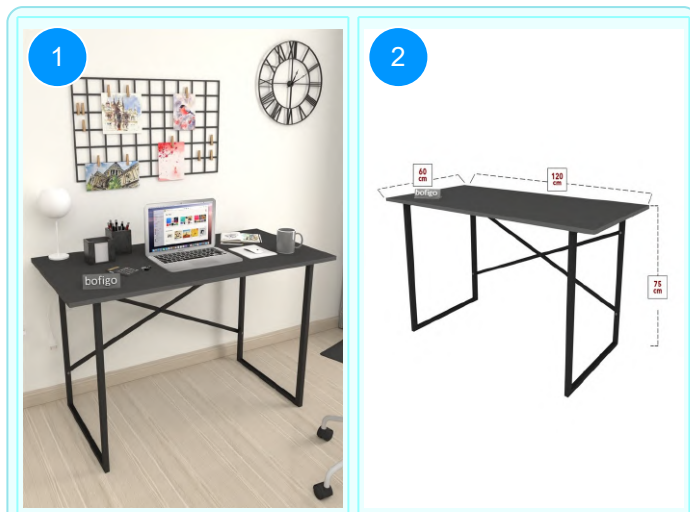

20-05-08 60X120 METAL STUDY DESK

Colour	Width cm.	Height cm.	Depth cm.	Kg	CBM
ANTHRACITE	120	75	60	11,3	0,0510

Top Surface Material: 18mm Melamine Faced Particle Board
This product is delivered in one box.

CARTON NO:Carton 1
CARTON WEIGHT: 11,5 kg.
CARTON HEIGHT: 6 cm.
CARTON WIDTH: 126 cm
CARTON DEPTH:67,5 cm.