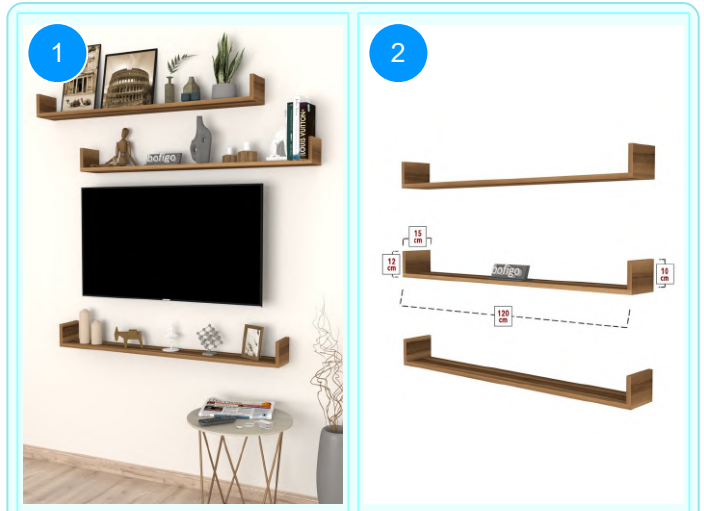

13-90-07 FLYING SHELF 120 CM

Colour	Width cm.	Height cm.	Depth cm.	Kg	CBM
WALNUT	120	10	15	8,8	0,0262

Top Surface Material: 18mm Melamine Faced Particle Board
This product is delivered in one box.

CARTON NO: Carton 1
CARTON WEIGHT: 8,8 kg.
CARTON HEIGHT: 11 cm.
CARTON DEPTH: 18,8 cm.
CARTON WIDTH: 127 cm.