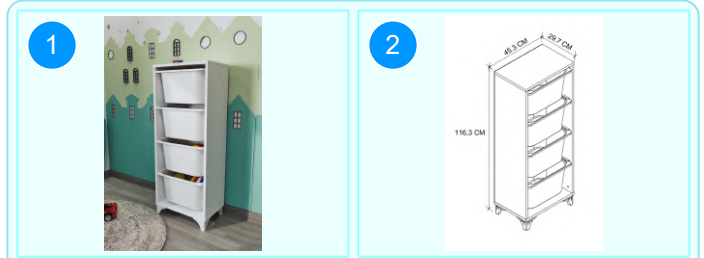

12-02-01-83 4 BASKETS MULTIFUNCTIONAL CABINET

Colour	Width cm.	Height cm.	Depth cm.	Kg	CBM
WHITE	45,3	29,7	30	(2/1)16,4 (2/2)2,4	0,0719

Top Surface Material: 18mm Melamine Faced Particle Board
This product is delivered in two boxes.

CARTON NO: Carton 1/2
CARTON WEIGHT: 2,6 kg. / 16,8 kg.
CARTON HEIGHT: 16,5 cm. / 16 cm.
CARTON DEPTH: 31,5 cm. / 35,9 cm.
CARTON WIDTH: 41,5 cm. / 87,5 cm.