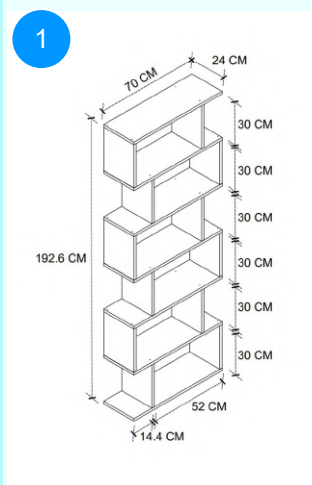

CARTON NO:Carton 1
CARTON WEIGHT: 23,5 kg.
CARTON HEIGHT: 25 cm.
CARTON WIDTH: 74 cm.
CARTON DEPTH: 27,5 cm.

15-60-02 ZIGZAG BOOKSHELF WITH 6 SHELVES

Colour	Width cm.	Height cm.	Depth cm.	Kg	CBM
PINE	70	192,6	24	23,5	0,051

Top Surface Material: 18mm Melamine Faced Particle Board
This product is delivered in one box.

CARTON NO:Carton 1
CARTON WEIGHT: 23,5 kg.
CARTON HEIGHT: 25 cm.
CARTON WIDTH: 74 cm.
CARTON DEPTH: 27,5 cm.