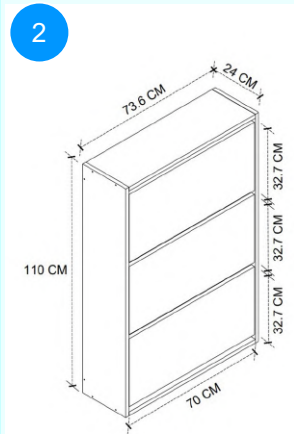

18-03-08 DECORATIVE SHOERACK

Colour	Width cm.	Height cm.	Depth cm.	Kg	CBM
ANTHRACITE	73,6	110	24	(2/1)11,8 (2/2)11,1	0,0670

Top Surface Material: 18mm Melamine Faced Particle Board
This product is delivered in two boxes.

CARTON NO: Carton 1/2
CARTON WEIGHT: 12 kg. / 11,3 kg.
CARTON HEIGHT: 10,3 cm. / 12,5 cm.
CARTON DEPTH: 36,5 cm. / 26 cm.
CARTON WIDTH: 76 cm. / 118 cm.