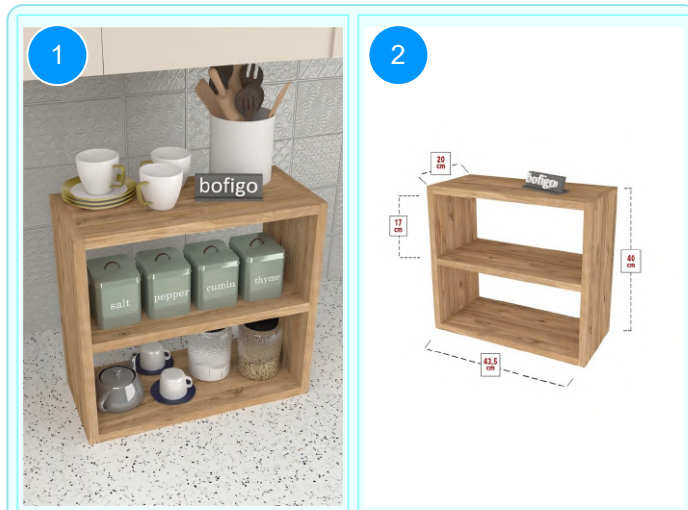

13-01-02 SPICE RACK FOR KITCHEN

Colour	Width cm.	Height cm.	Depth cm.	Kg	CBM
PINE	43,5	40	20	4,5	0,0129

Top Surface Material: 18mm Melamine Faced Particle Board
This product is delivered in one box.

CARTON NO: Carton 1
CARTON WEIGHT: 4,7 kg.
CARTON HEIGHT: 11,2 cm.
CARTON DEPTH: 24,5 cm.
CARTON WIDTH: 47 cm.