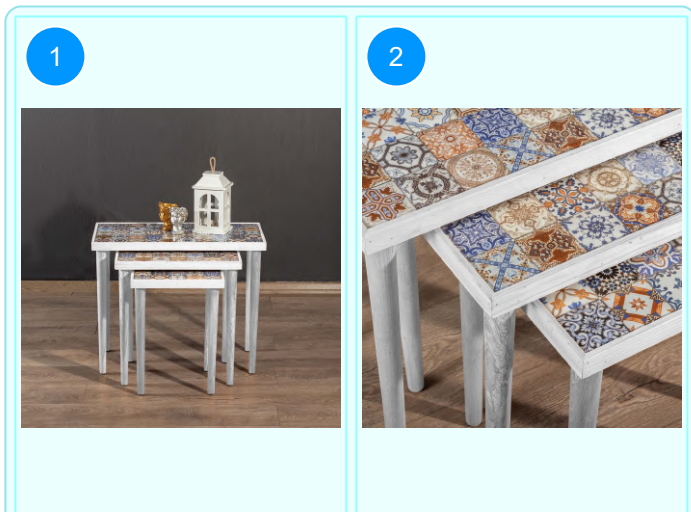

25*30 3 SET TILE PATTERNED TABLE

Colour	Width cm.	Height cm.	Depth cm.	Kg	CBM
WHITE	62	50	32	15	0,0530

Top Surface Material: 18mm Melamine Faced Particle Board
Leg Material: Hornbeam
This product is delivered in one box.

CARTON NO: Carton 1
CARTON WEIGHT: 15,2 kg.
CARTON HEIGHT: 10 cm.
CARTON DEPTH: 106 cm.
CARTON WIDTH: 50 cm.