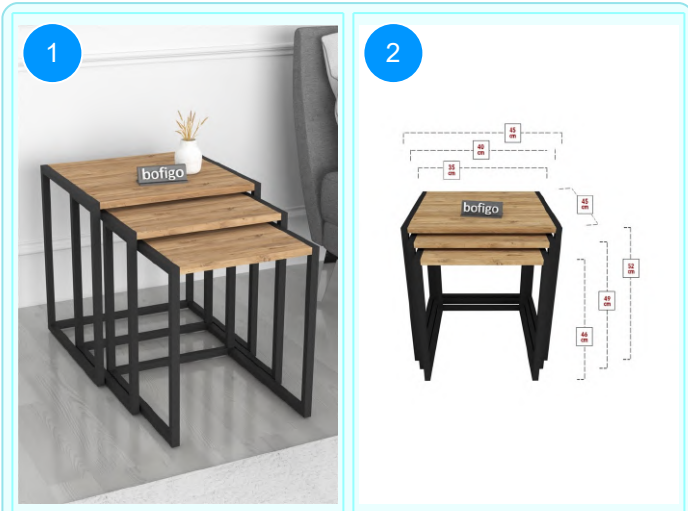

22-30-02 METAL NESTING TABLE

Colour	Width cm.	Height cm.	Depth cm.	Kg	CBM
PINE	45	52	45	7,8	

Top Surface Material: 18mm Melamine Faced Particle Board
Leg Material: 20*20 0,7mm profile
This product is delivered in one box.

CARTON NO: Carton 1
CARTON WEIGHT: 8 kg.
CARTON HEIGHT: 13 cm.
CARTON DEPTH: 47 cm.
CARTON WIDTH: 56 cm.