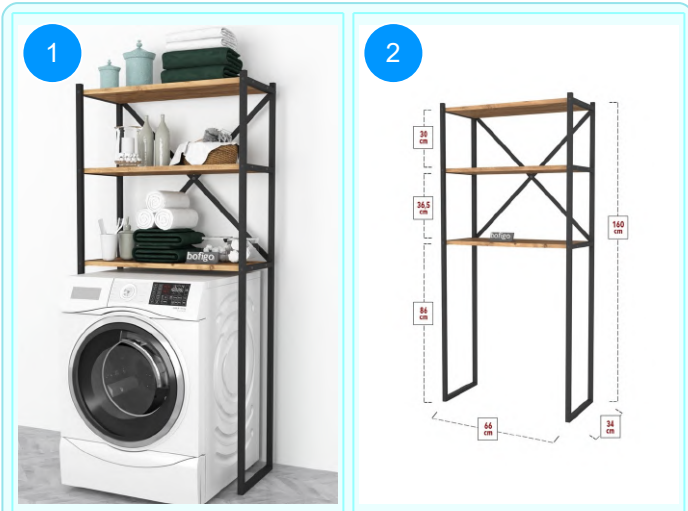

13-03-02 METAL BATHROOM ORGANIZER

Colour	Width cm.	Height cm.	Depth cm.	Kg	CBM
PINE	66	160	34	11	0,0418

Top Surface Material: 18mm Particle Board
Leg Material: 20*20 0,7mm profile
This product is delivered in one box.

CARTON NO: Carton 1
CARTON WEIGHT: 11,2 kg.
CARTON HEIGHT: 7,3 cm.
CARTON DEPTH: 35,5 cm.
CARTON WIDTH: 161,5 cm.