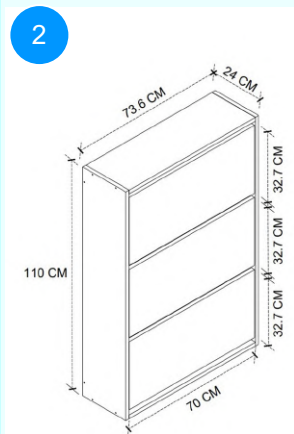

18-03-82 DECORATIVE SHOERACK

Colour	Width cm.	Height cm.	Depth cm.	Kg	CBM
ANTHRACITE-PINE	73,6	110	24	(2/1)11,8 (2/2)11,1	0,0670

Top Surface Material: 18mm Melamine Faced Particle Board
This product is delivered in two boxes.

CARTON NO: Carton 1/2
CARTON WEIGHT: 12 kg. / 11,3 kg.
CARTON HEIGHT: 10,3 cm. / 12,5 cm.
CARTON DEPTH: 36,5 cm. / 26 cm.
CARTON WIDTH: 76 cm. / 118 cm.