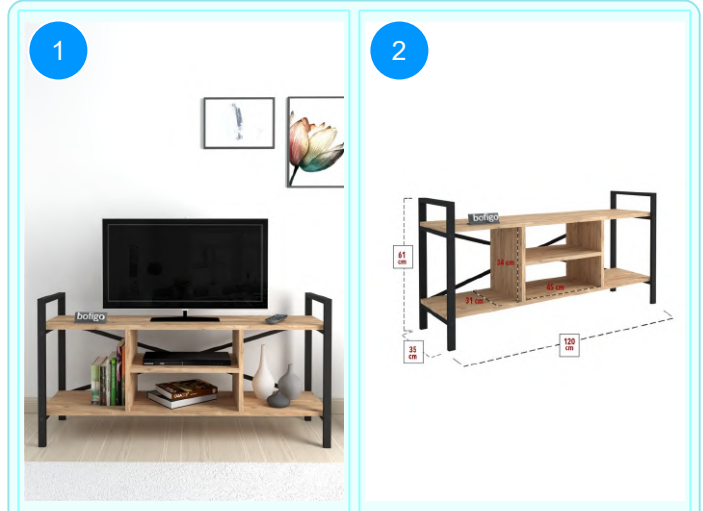

11-01-02 TV STAND

Colour	Width cm.	Height cm.	Depth cm.	Kg	CBM
PINE	120	61	35	15,4	0,0518

Top Surface Material: 18mm Melamine Faced Particle Board
This product is delivered in one box.

CARTON NO: Carton 1
CARTON WEIGHT: 15,6 kg.
CARTON HEIGHT: 10,5 cm.
CARTON DEPTH: 38,3 cm.
CARTON WIDTH: 128,8 cm.