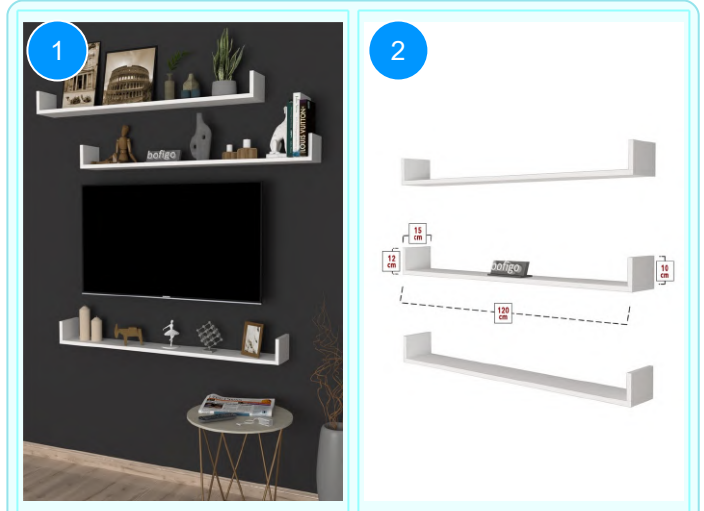

13-90-01 FLYING SHELF 120 CM

Colour	Width cm.	Height cm.	Depth cm.	Kg	CBM
WHITE	120	10	15	8,8	0,0262

Top Surface Material: 18mm Melamine Faced Particle Board
This product is delivered in one box.

CARTON NO: Carton 1
CARTON WEIGHT: 8,8 kg.
CARTON HEIGHT: 11 cm.
CARTON DEPTH: 18,8 cm.
CARTON WIDTH: 127 cm.