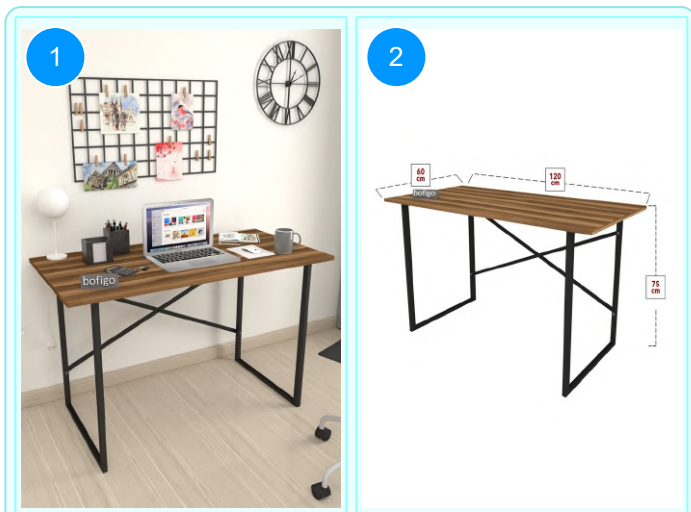

20-05-07 60X120 METAL STUDY DESK

Colour	Width cm.	Height cm.	Depth cm.	Kg	CBM
WALNUT	120	75	60	11,3	0,0510

Top Surface Material: 18mm Melamine Faced Particle Board
This product is delivered in one box.

CARTON NO:Carton 1
CARTON WEIGHT: 11,5 kg.
CARTON HEIGHT: 6 cm.
CARTON WIDTH: 126 cm
CARTON DEPTH:67,5 cm.