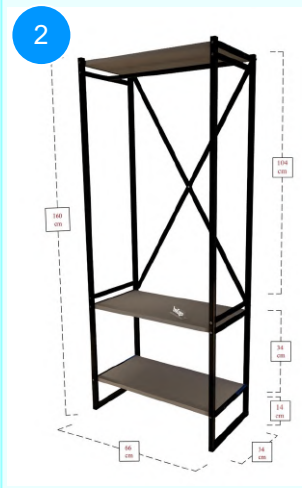

21-15-08 METAL COAT STAND, SHOE RACK

Colour	Width cm.	Height cm.	Depth cm.	Kg	CBM
ANTHRACITE	66	160	34	12,2	0,0414

Top Surface Material: 18mm Melamine Faced Particle Board
Leg Material: 20*20*0,7 mm. Profile
This product is delivered in one box.

CARTON NO: Carton 1
CARTON WEIGHT: 12,4 kg.
CARTON HEIGHT: 7,3 cm.
CARTON DEPTH: 35,5 cm.
CARTON WIDTH: 160 cm.