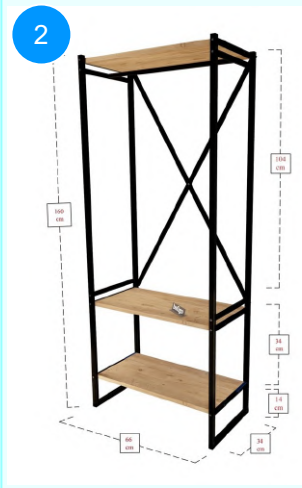

21-15-02 METAL COAT STAND, SHOE RACK

Colour	Width cm.	Height cm.	Depth cm.	Kg	CBM
PINE	66	160	34	12,2	0,0414

Top Surface Material: 18mm Melamine Faced Particle Board
Leg Material: 20*20*0,7 mm. Profile
This product is delivered in one box.

CARTON NO: Carton 1
CARTON WEIGHT: 12,4 kg.
CARTON HEIGHT: 7,3 cm.
CARTON DEPTH: 35,5 cm.
CARTON WIDTH: 160 cm.