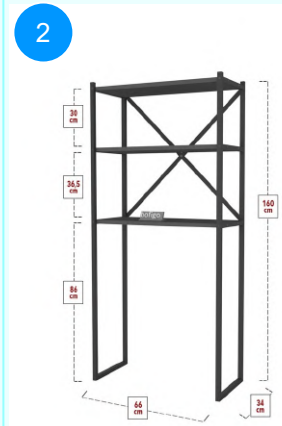

13-03-08 METAL BATHROOM ORGANIZER

Colour	Width cm.	Height cm.	Depth cm.	Kg	CBM
ANTHRACITE	66	160	34	11	0,0418

Top Surface Material: 18mm Particle Board
Leg Material: 20*20 0,7mm profile
This product is delivered in one box.

CARTON NO: Carton 1
CARTON WEIGHT: 11,2 kg.
CARTON HEIGHT: 7,3 cm.
CARTON DEPTH: 35,5 cm.
CARTON WIDTH: 161,5 cm.