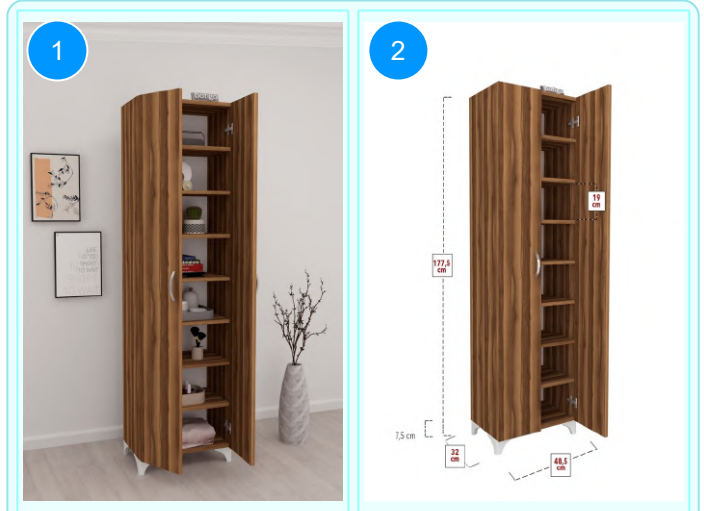

12-51-07 MULTIPURPOSE CABINET 8 SHELF

Colour	Width cm.	Height cm.	Depth cm.	Kg	CBM
WALNUT	49	177,5	32	(2/1)23,3 (2/2)14,4	0,1010

Top Surface Material: 18mm Melamine Faced Particle Board
This product is delivered in two boxes.

CARTON NO: Carton 1/2
CARTON WEIGHT:23,5 kg. / 14,6 kg.
CARTON HEIGHT: 11,5 cm. / 18,8 cm.
CARTON DEPTH: 33,3 cm./ 31,5 cm.
CARTON WIDTH: 188 cm. / 55,5 cm.