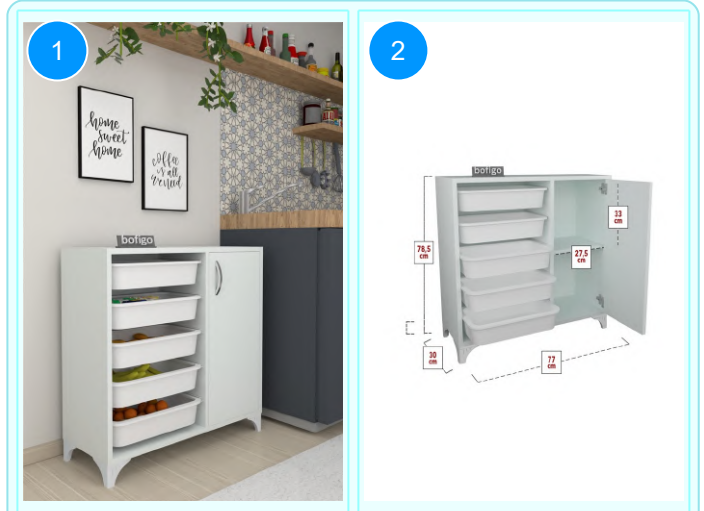

12-02-01 5 BASKETS MULTIFUNCTIONAL CABINET

Colour	Width cm.	Height cm.	Depth cm.	Kg	CBM
WHITE	77	78,5	30	(2/1)16,4 (2/2)2,4	0,0719

Top Surface Material: 18mm Melamine Faced Particle Board
This product is delivered in two boxes.

CARTON NO: Carton 1/2
CARTON WEIGHT: 2,6 kg. / 16,8 kg.
CARTON HEIGHT: 16,5 cm. / 16 cm.
CARTON DEPTH: 31,5 cm. / 35,9 cm.
CARTON WIDTH: 41,5 cm. / 87,5 cm.