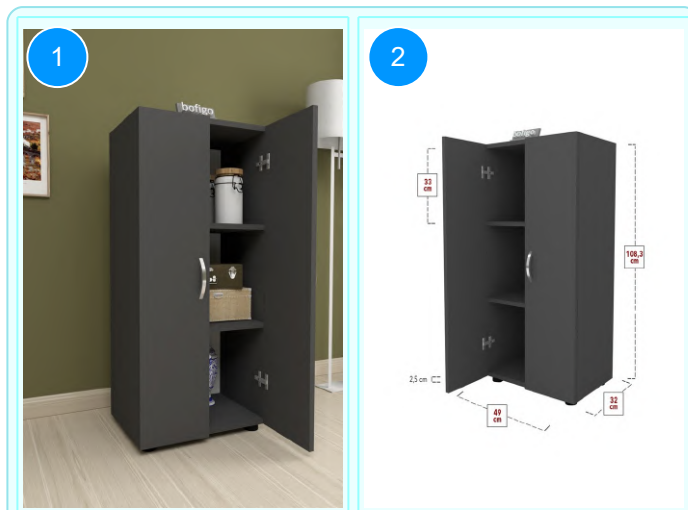

12-53-08 MULTIPURPOSE CABINET 3 SHELF

Colour	Width cm.	Height cm.	Depth cm.	Kg	CBM
ANTHRACITE	49	108,5	32	(2/1)14,8 (2/2) 5,8	0,0550

Top Surface Material: 18mm Melamine Faced Particle Board
This product is delivered in two boxes.

CARTON NO: Carton 1/2
CARTON WEIGHT:15 kg. / 6 kg.
CARTON HEIGHT: 10 cm. / 9 cm.
CARTON DEPTH: 34 cm./ 34 cm.
CARTON WIDTH: 115 cm. / 52 cm.