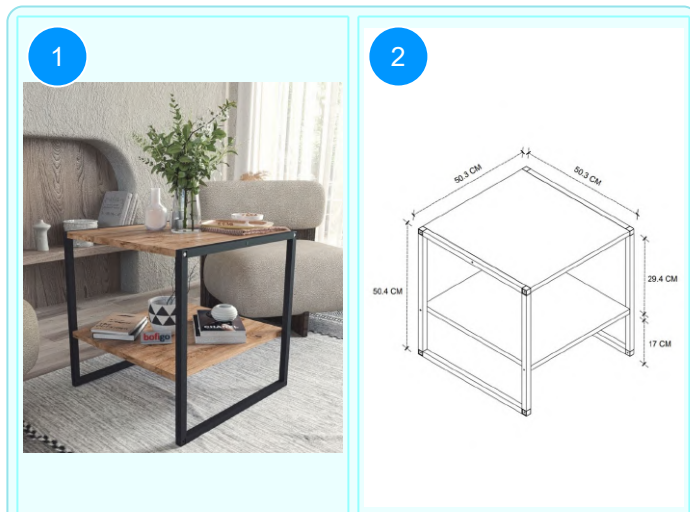

22-55-02 50*50 METAL COFFEE TABLE

Colour	Width cm.	Height cm.	Depth cm.	Kg	CBM
PINE	50,3	50,3	56,3	7,3	0,028

Top Surface Material: 18mm Melamine Faced Particle Board
This product is delivered in one box.

CARTON NO: 1
CARTON WEIGHT: 7,3 kg.
CARTON HEIGHT: 9 cm.
CARTON DEPTH: 56,3 cm.
CARTON WIDTH: 55 cm.