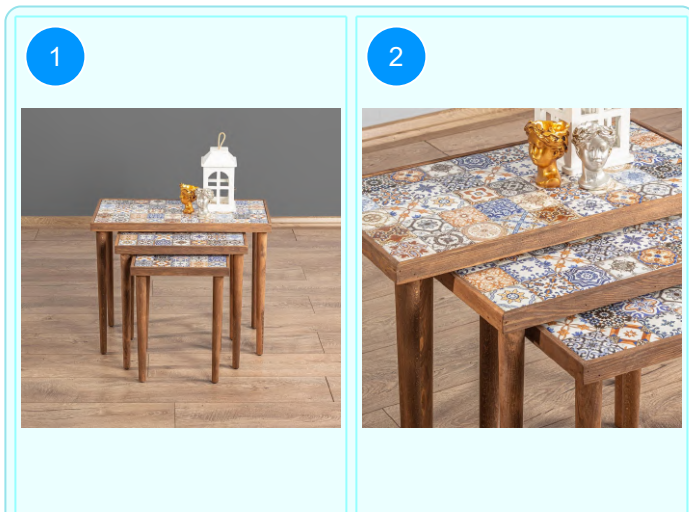

25*30 3 SET TILE PATTERNED TABLE

Colour	Width cm.	Height cm.	Depth cm.	Kg	CBM
WALNUT	62	50	32	15	0,0530

Top Surface Material: 18mm Melamine Faced Particle Board
Leg Material: Hornbeam
This product is delivered in one box.

CARTON NO: Carton 1
CARTON WEIGHT: 15,2 kg.
CARTON HEIGHT: 10 cm.
CARTON DEPTH: 106 cm.
CARTON WIDTH: 50 cm.