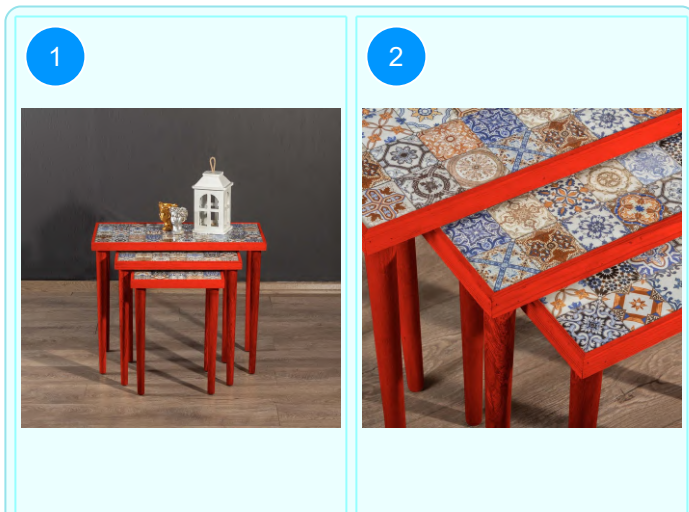

25*30 3 SET TILE PATTERNED TABLE

Colour	Width cm.	Height cm.	Depth cm.	Kg	CBM
RED	62	50	32	15	0,0530

Top Surface Material: 18mm Melamine Faced Particle Board
Leg Material: Hornbeam
This product is delivered in one box.

CARTON NO: Carton 1
CARTON WEIGHT: 15,2 kg.
CARTON HEIGHT: 10 cm.
CARTON DEPTH: 106 cm.
CARTON WIDTH: 50 cm.