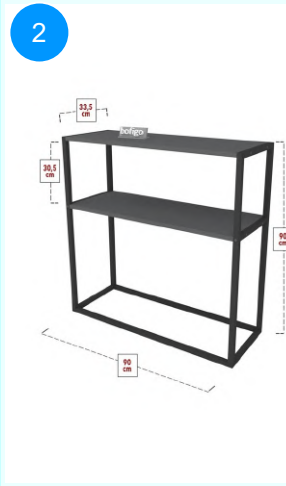

14-01-08 METAL DRESSUAR / CONSOLE

Colour	Width cm.	Height cm.	Depth cm.	Kg	CBM
ANTHRACITE	90	90	33,5	8	0,0351

Top Surface Material: 18mm Melamine Faced Particle Board
Leg Material: 20*20 0,7mm profile
This product is delivered in one box.

CARTON NO: Carton 1
CARTON WEIGHT: 10 kg.
CARTON HEIGHT: 9 cm.
CARTON DEPTH: 41 cm.
CARTON WIDTH: 95 cm.