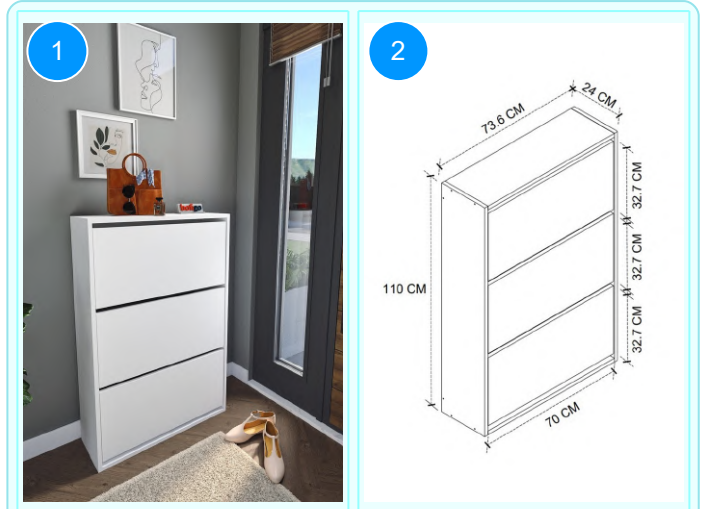

18-03-01 DECORATIVE SHOERACK

Colour	Width cm.	Height cm.	Depth cm.	Kg	CBM
WHITE	73,6	110	24	(2/1)11,8 (2/2)11,1	0,0670

Top Surface Material: 18mm Melamine Faced Particle Board
This product is delivered in two boxes.

CARTON NO: Carton 1/2
CARTON WEIGHT: 12 kg. / 11,3 kg.
CARTON HEIGHT: 10,3 cm. / 12,5 cm.
CARTON DEPTH: 36,5 cm. / 26 cm.
CARTON WIDTH: 76 cm. / 118 cm.