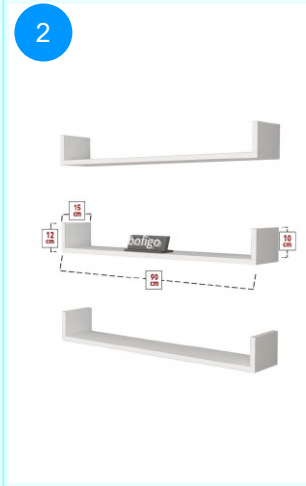

13-12-01 FLYING SHELF 90 CM

Colour	Width cm.	Height cm.	Depth cm.	Kg	CBM
WHITE	90	10	15	6,5	0,0201

Top Surface Material: 18mm Melamine Faced Particle Board
This product is delivered in one box.

CARTON NO: Carton 1
CARTON WEIGHT: 6,7 kg.
CARTON HEIGHT: 11 cm.
CARTON DEPTH: 18,8 cm.
CARTON WIDTH: 97,3 cm.