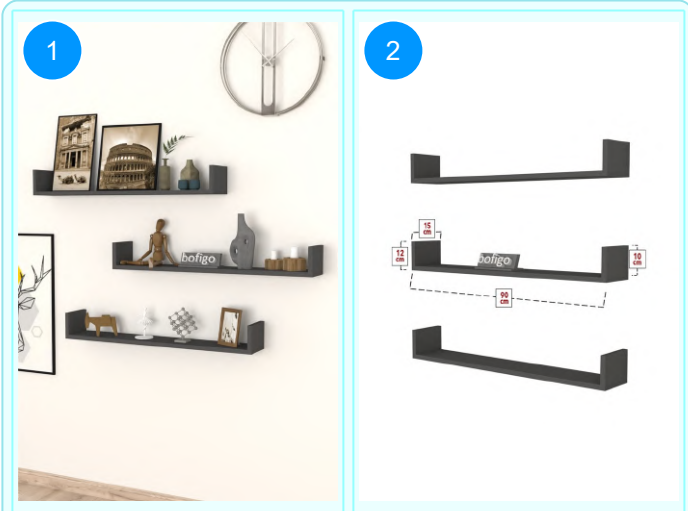

13-12-08 FLYING SHELF 90 CM

Colour	Width cm.	Height cm.	Depth cm.	Kg	CBM
ANTHRACITE	90	10	15	6,5	0,0201

Top Surface Material: 18mm Melamine Faced Particle Board
This product is delivered in one box.

CARTON NO: Carton 1
CARTON WEIGHT: 6,7 kg.
CARTON HEIGHT: 11 cm.
CARTON DEPTH: 18,8 cm.
CARTON WIDTH: 97,3 cm.