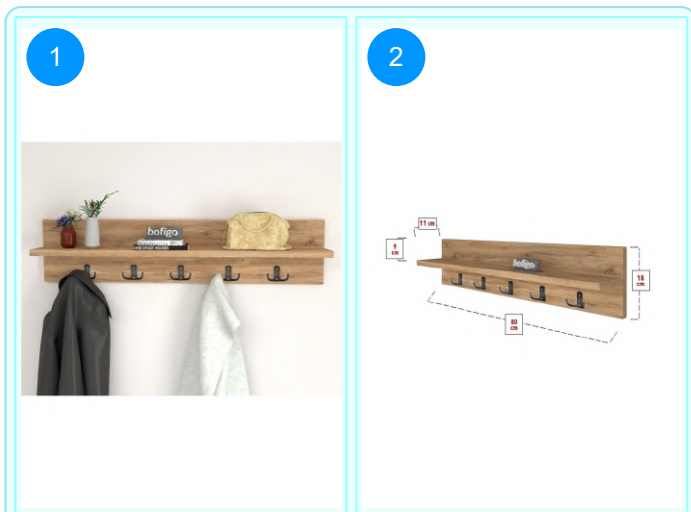

21-12-02 WALL MOUNTED CLOTHES HANGER 80 CM

Colour	Width cm.	Height cm.	Depth cm.	Kg	CBM
PINE	80	18	11	3,1	0,0115

Top Surface Material: 18mm Melamine Faced Particle Board
This product is delivered in one box.

CARTON NO: Carton 1
CARTON WEIGHT: 3,3 kg.
CARTON HEIGHT: 6,2 cm.
CARTON DEPTH: 21,7 cm.
CARTON WIDTH: 85,3 cm.