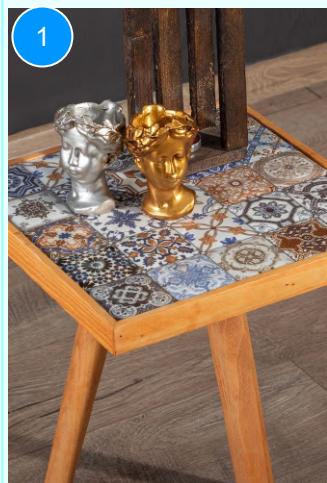

32*32 TILE PATTERNED TABLE 32*32

Colour	Width cm.	Height cm.	Depth cm.	Kg	CBM
BEECH	32	45	32	3,5	0,0137

Top Surface Material: 18mm Melamine Faced Particle Board
Leg Material: Hornbeam
This product is delivered in one box.

CARTON NO: Carton 1
CARTON WEIGHT: 3,7 kg.
CARTON HEIGHT: 10 cm.
CARTON DEPTH: 37 cm.
CARTON WIDTH: 37 cm.