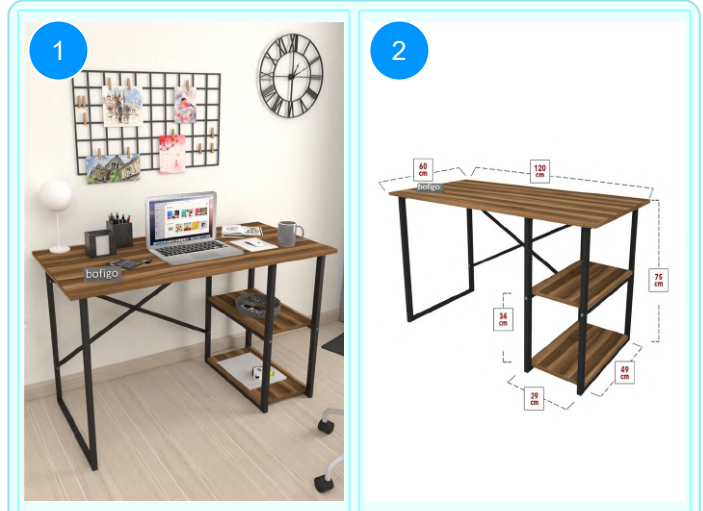

20-02-07 2 SHELVES METAL STUDY DESK

Colour	Width cm.	Height cm.	Depth cm.	Kg	CBM
WALNUT	120	75	60	17	0,0623

Top Surface Material: 18mm Melamine Faced Particle Board
This product is delivered in one box.

CARTON NO:Carton 1
CARTON WEIGHT: 17,3 kg.
CARTON HEIGHT: 7,8 cm.
CARTON WIDTH: 124,4 cm
CARTON DEPTH:64,2 cm.