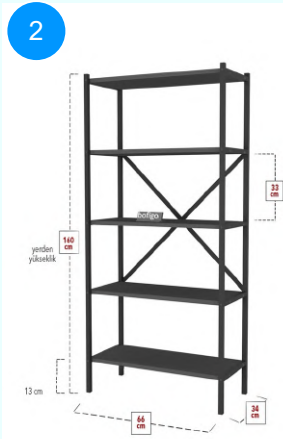

13-05-08 5 SHELVES KITCHEN ORGANIZER

Colour	Width cm.	Height cm.	Depth cm.	Kg	CBM
ANTHRACITE	66	160	34	15,8	0,0638

Top Surface Material: 18mm Particle Board
Leg Material: 20*20 0,7mm profile
This product is delivered in one box.

CARTON NO: Carton 1
CARTON WEIGHT: 16 kg.
CARTON HEIGHT: 11 cm.
CARTON DEPTH: 36 cm.
CARTON WIDTH: 161 cm.