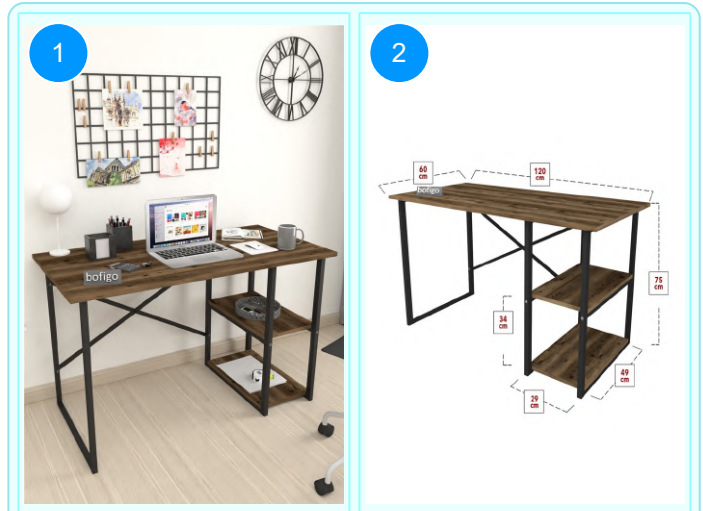

20-02-17 2 SHELVES METAL STUDY DESK

Colour	Width cm.	Height cm.	Depth cm.	Kg	CBM
LIDYA	120	75	60	17	0,0623

Top Surface Material: 18mm Melamine Faced Particle Board
This product is delivered in one box.

CARTON NO:Carton 1
CARTON WEIGHT: 17,3 kg.
CARTON HEIGHT: 7,8 cm.
CARTON WIDTH: 124,4 cm
CARTON DEPTH:64,2 cm.