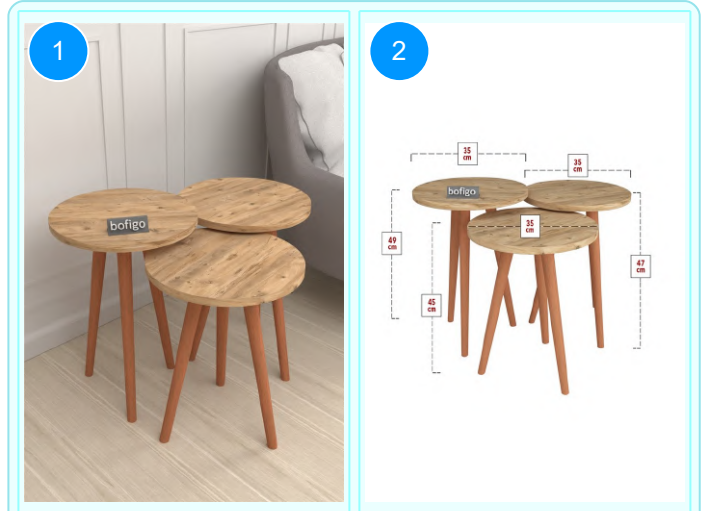

22-01-02 WOODEN NESTING TABLE

Colour	Width cm.	Height cm.	Depth cm.	Kg	CBM
PINE	35	49	35	5,6	

Top Surface Material: 18mm Melamine Faced Particle Board
Leg Material: Wooden Conical Leg
This product is delivered in one box.

CARTON NO: Carton 1
CARTON WEIGHT: 5,8 kg.
CARTON HEIGHT: 10,3 cm.
CARTON DEPTH: 36,5 cm.
CARTON WIDTH: 50,2 cm.