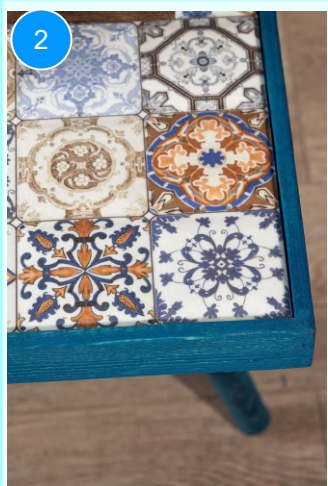

BOFIGO CATALOGUE | FURNITURES | TILE PATTERNED TABLES | 32*32 TILE PATTERNED TABLES

32*32 TILE PATTERNED TABLE 32*32

Colour	Width cm.	Height cm.	Depth cm.	Kg	CBM
BLUE	32	45	32	3,5	0,0137

Top Surface Material: 18mm Melamine Faced Particle Board
Leg Material: Hornbeam
This product is delivered in one box.

CARTON NO: Carton 1
CARTON WEIGHT: 3,7 kg.
CARTON HEIGHT: 10 cm.
CARTON DEPTH: 37 cm.
CARTON WIDTH: 37 cm.