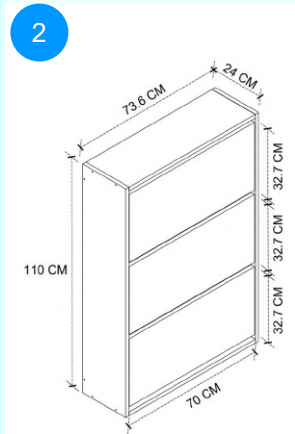

18-03-02 DECORATIVE SHOERACK

Colour	Width cm.	Height cm.	Depth cm.	Kg	CBM
PINE	73,6	110	24	(2/1)11,8 (2/2)11,1	0,0670

Top Surface Material: 18mm Melamine Faced Particle Board
This product is delivered in two boxes.

CARTON NO: Carton 1/2
CARTON WEIGHT: 12 kg. / 11,3 kg.
CARTON HEIGHT: 10,3 cm. / 12,5 cm.
CARTON DEPTH: 36,5 cm. / 26 cm.
CARTON WIDTH: 76 cm. / 118 cm.