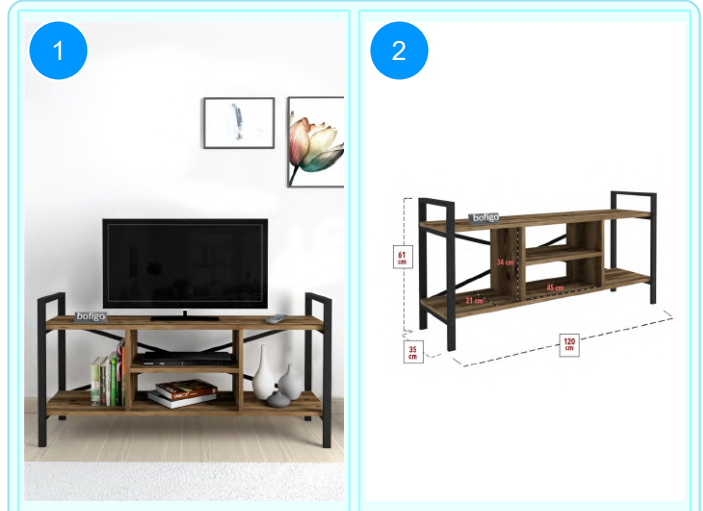

11-01-17 TV STAND

Colour	Width cm.	Height cm.	Depth cm.	Kg	CBM
LIDYA	120	61	35	15,4	0,0518

Top Surface Material: 18mm Melamine Faced Particle Board
This product is delivered in one box.

CARTON NO: Carton 1
CARTON WEIGHT: 15,6 kg.
CARTON HEIGHT: 10,5 cm.
CARTON DEPTH: 38,3 cm.
CARTON WIDTH: 128,8 cm.