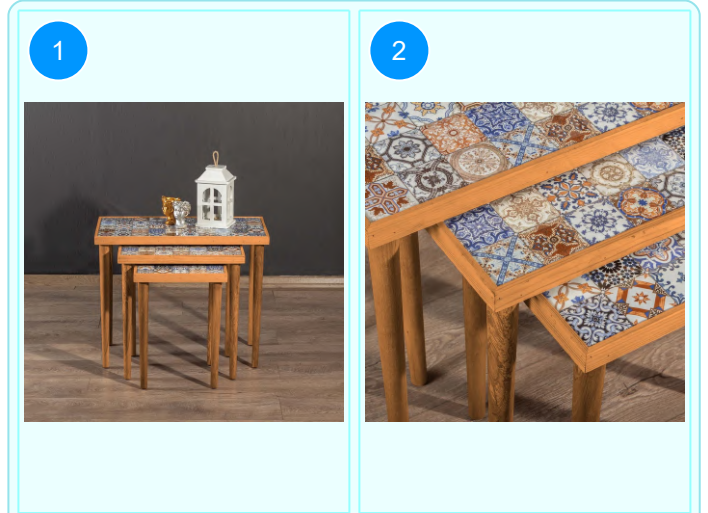

25*30 3 SET TILE PATTERNED TABLE

Colour	Width cm.	Height cm.	Depth cm.	Kg	CBM
BEECH	62	50	32	15	0,0530

Top Surface Material: 18mm Melamine Faced Particle Board
Leg Material: Hornbeam
This product is delivered in one box.

CARTON NO: Carton 1
CARTON WEIGHT: 15,2 kg.
CARTON HEIGHT: 10 cm.
CARTON DEPTH: 106 cm.
CARTON WIDTH: 50 cm.