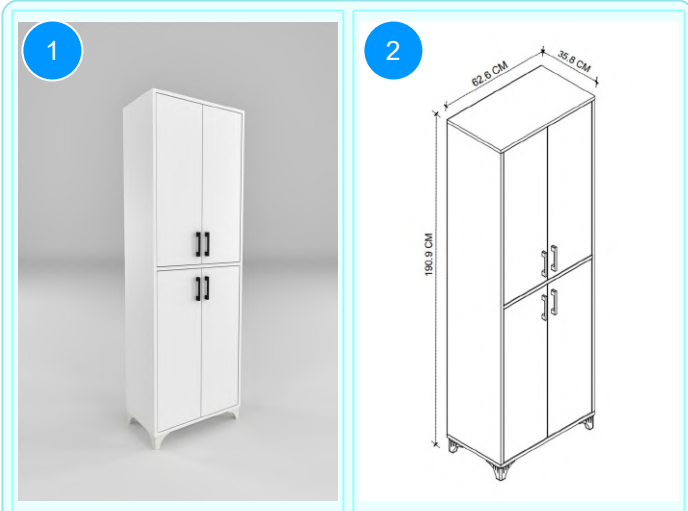

13-05-17-35 LARGE KITCHEN CABINET

Colour	Width cm.	Height cm.	Depth cm.	Kg	CBM
WHITE	62,6	190,9	35,8		0,0638

Top Surface Material: 18mm Particle Board
This product is delivered in two boxes.

CARTON NO: 1&2
CARTON WEIGHT: 17 kg. / 29 kg.
CARTON HEIGHT: 14 cm./ 10 cm.
CARTON DEPTH: 40 cm./ 40 cm.
CARTON WIDTH: 78,5 cm. / 185 cm.