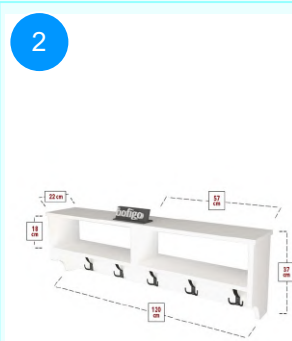

21-11-01 WALL MOUNTED CLOTHES HANGER 120 CM

Colour	Width cm.	Height cm.	Depth cm.	Kg	CBM
WHITE	120	37	22	10,5	0,0288

Top Surface Material: 18mm Melamine Faced Particle Board
This product is delivered in one box.

CARTON NO: Carton 1
CARTON WEIGHT: 10,7 kg.
CARTON HEIGHT: 9 cm.
CARTON DEPTH: 25,5 cm.
CARTON WIDTH: 125,5 cm.