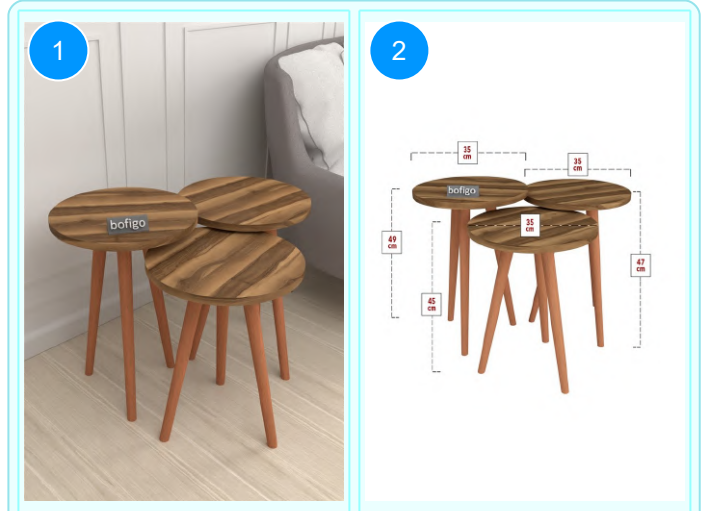

22-01-07 WOODEN NESTING TABLE

Colour	Width cm.	Height cm.	Depth cm.	Kg	CBM
WALNUT	35	49	35	5,6	

Top Surface Material: 18mm Melamine Faced Particle Board
Leg Material: Wooden Conical Leg
This product is delivered in one box.

CARTON NO: Carton 1
CARTON WEIGHT: 5,8 kg.
CARTON HEIGHT: 10,3 cm.
CARTON DEPTH: 36,5 cm.
CARTON WIDTH: 50,2 cm.