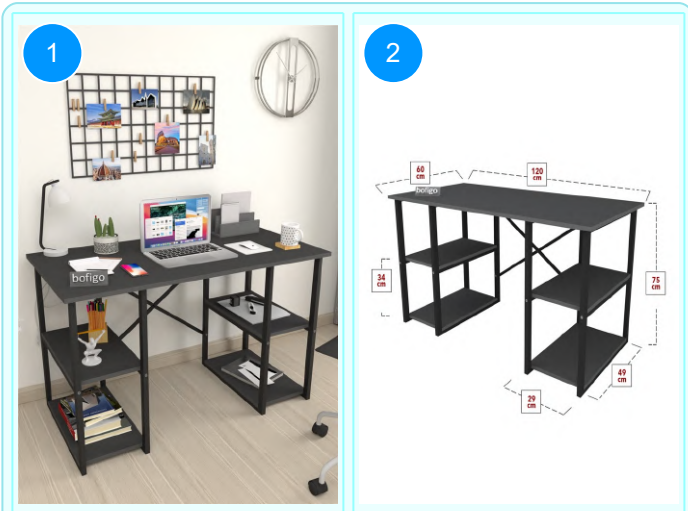

20-04-08 60X120 4 SHELVES METAL STUDY DESK

Colour	Width cm.	Height cm.	Depth cm.	Kg	CBM
ANTHRACITE	120	75	60	21,4	0,0623

Top Surface Material: 18mm Melamine Faced Particle Board
This product is delivered in one box.

CARTON NO:Carton 1
CARTON WEIGHT: 21,6 kg.
CARTON HEIGHT: 7,8 cm.
CARTON WIDTH: 124,4 cm
CARTON DEPTH:64,2 cm.