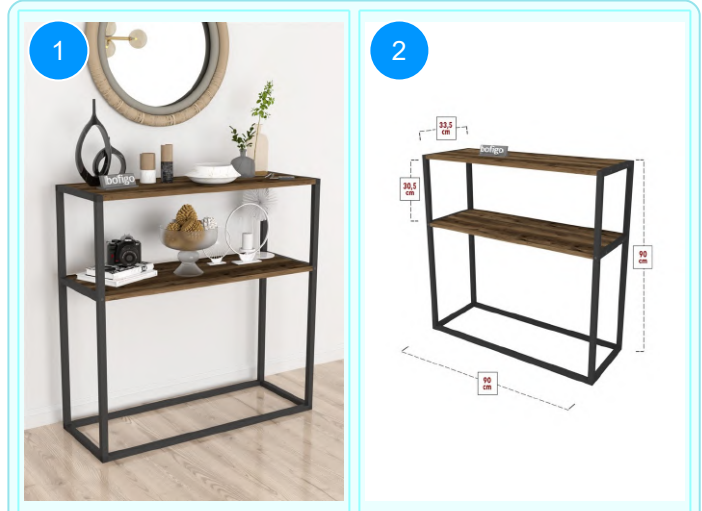

14-01-17 METAL DRESSUAR / CONSOLE

Colour	Width cm.	Height cm.	Depth cm.	Kg	CBM
LIDYA	90	90	33,5	8	0,0351

Top Surface Material: 18mm Melamine Faced Particle Board
Leg Material: 20*20 0,7mm profile
This product is delivered in one box.

CARTON NO: Carton 1
CARTON WEIGHT: 10 kg.
CARTON HEIGHT: 9 cm.
CARTON DEPTH: 41 cm.
CARTON WIDTH: 95 cm.