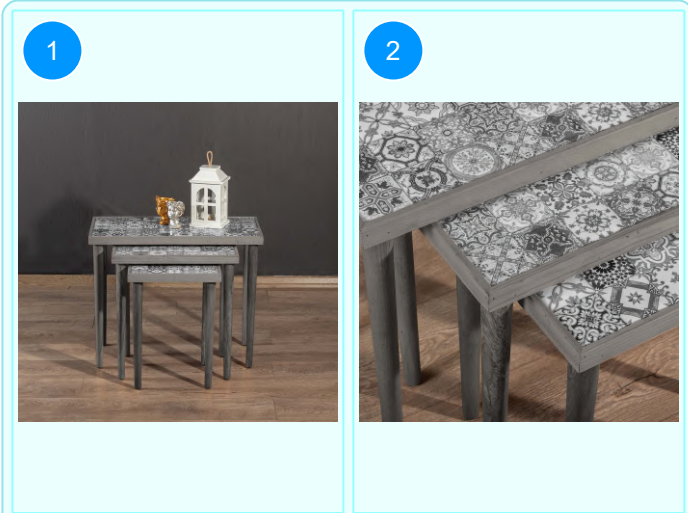

BOFIGO CATALOGUE | FURNITURES | TILE PATTERNED TABLES | 3 SET TILE PATTERNED TABLE

25*30 3 SET TILE PATTERNED TABLE

Colour	Width cm.	Height cm.	Depth cm.	Kg	CBM
GREY	62	50	32	15	0,0530

Top Surface Material: 18mm Melamine Faced Particle Board
Leg Material: Hornbeam
This product is delivered in one box.

CARTON NO: Carton 1
CARTON WEIGHT: 15,2 kg.
CARTON HEIGHT: 10 cm.
CARTON DEPTH: 106 cm.
CARTON WIDTH: 50 cm.