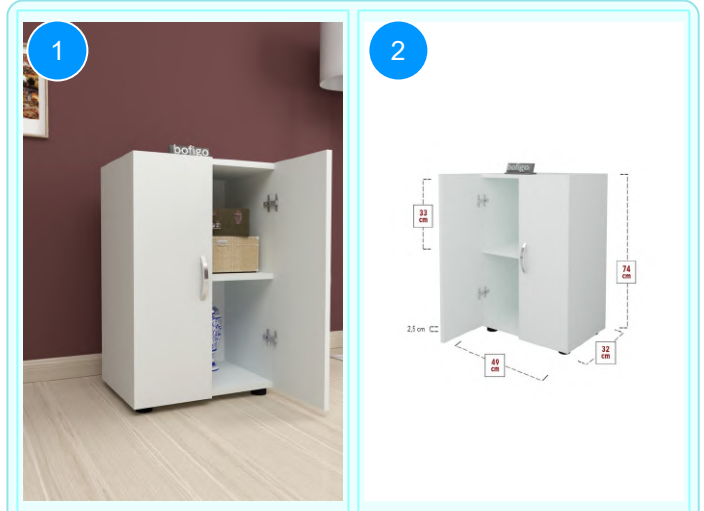

12-52-01 MULTIPURPOSE CABINET 2 SHELF

Colour	Width cm.	Height cm.	Depth cm.	Kg	CBM
WHITE	49	74	32	(1/2)8,8 (2/2) 7,3	0,0382

Top Surface Material: 18mm Melamine Faced Particle Board
This product is delivered in two boxes.

CARTON NO: Carton 1/2
CARTON WEIGHT:9 kg. / 7.5 kg.
CARTON HEIGHT: 9 cm. / 7.5 cm.
CARTON DEPTH: 34 cm. / 53 cm.
CARTON WIDTH: 80 cm. / 34,5 cm.