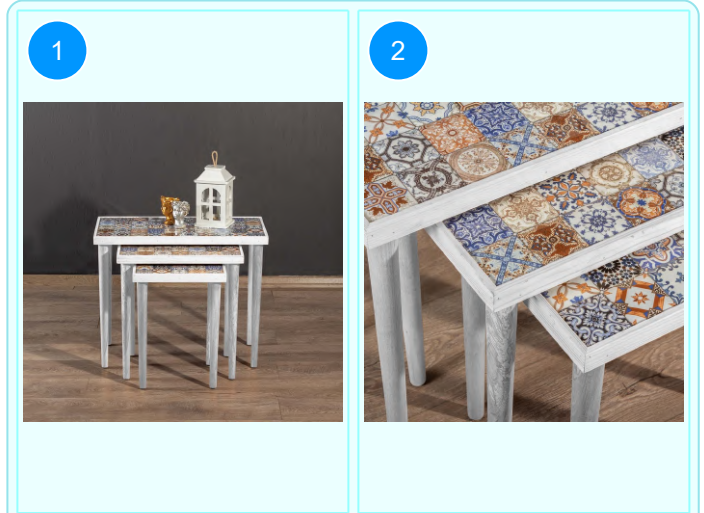

25*30 3 SET TILE PATTERNED TABLE

Colour	Width cm.	Height cm.	Depth cm.	Kg	CBM
WHITE	62	50	32	15	0,0530

Top Surface Material: 18mm Melamine Faced Particle Board
Leg Material: Hornbeam
This product is delivered in one box.

CARTON NO: Carton 1
CARTON WEIGHT: 15,2 kg.
CARTON HEIGHT: 10 cm.
CARTON DEPTH: 106 cm.
CARTON WIDTH: 50 cm.