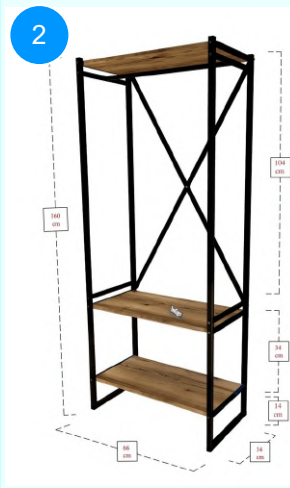

21-15-17 METAL COAT STAND, SHOE RACK

Colour	Width cm.	Height cm.	Depth cm.	Kg	CBM
LIDYA	66	160	34	12,2	0,0414

Top Surface Material: 18mm Melamine Faced Particle Board
Leg Material: 20*20*0,7 mm. Profile
This product is delivered in one box.

CARTON NO: Carton 1
CARTON WEIGHT: 12,4 kg.
CARTON HEIGHT: 7,3 cm.
CARTON DEPTH: 35,5 cm.
CARTON WIDTH: 160 cm.