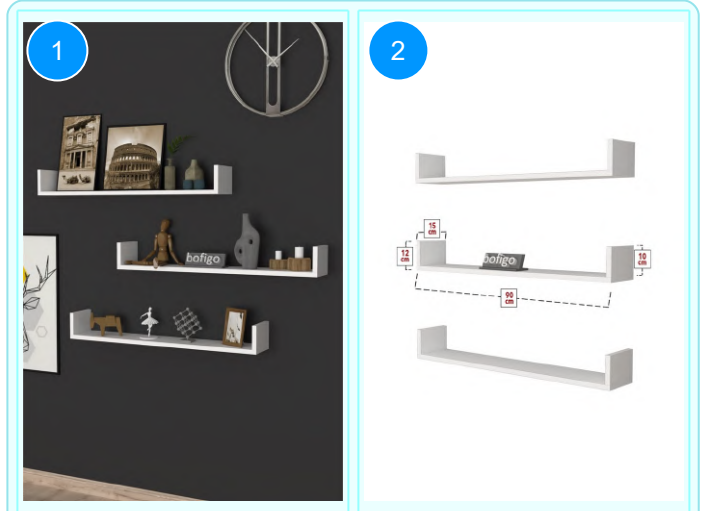

13-12-01 FLYING SHELF 90 CM

Colour	Width cm.	Height cm.	Depth cm.	Kg	CBM
WHITE	90	10	15	6,5	0,0201

Top Surface Material: 18mm Melamine Faced Particle Board
This product is delivered in one box.

CARTON NO: Carton 1
CARTON WEIGHT: 6,7 kg.
CARTON HEIGHT: 11 cm.
CARTON DEPTH: 18,8 cm.
CARTON WIDTH: 97,3 cm.