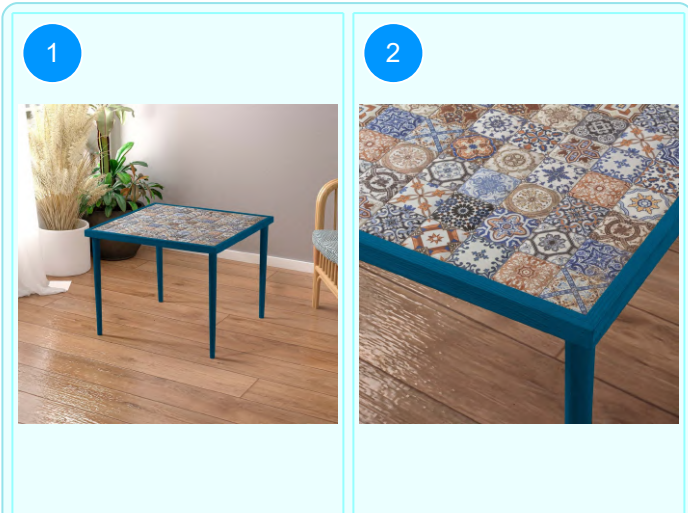

62*62 TILE PATTERNED TABLE 62*62

Colour	Width cm.	Height cm.	Depth cm.	Kg	CBM
BLUE	62	45	62	10	0,0357

Top Surface Material: 18mm Melamine Faced Particle Board
Leg Material: Hornbeam
This product is delivered in one box.

CARTON NO: Carton 1
CARTON WEIGHT: 10,2 kg.
CARTON HEIGHT: 7 cm.
CARTON DEPTH: 68 cm.
CARTON WIDTH: 75 cm.