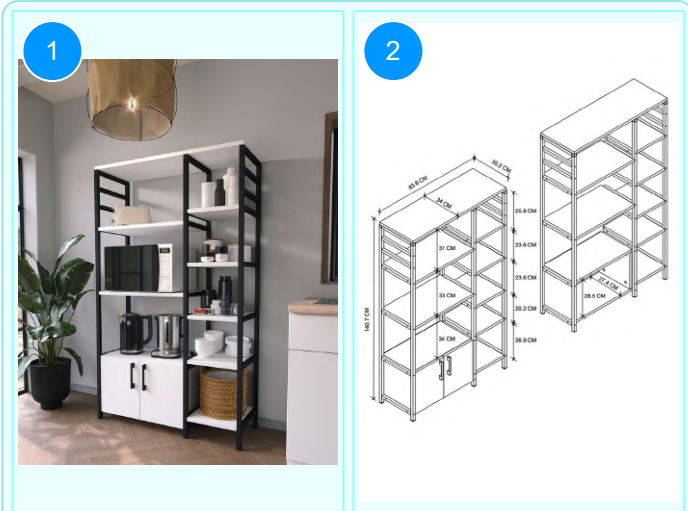

13-05-17-35-52-55 KITCHEN SHELF

Colour	Width cm.	Height cm.	Depth cm.	Kg	CBM
WHITE	83,6	140,7	30,2	26,28	0,082

Top Surface Material: 18mm Particle Board
This product is delivered in two boxes.

CARTON NO: 1
CARTON WEIGHT: 25,2 kg.
CARTON HEIGHT: 15,8 cm.
CARTON DEPTH: 34,9
CARTON WIDTH: 144,2