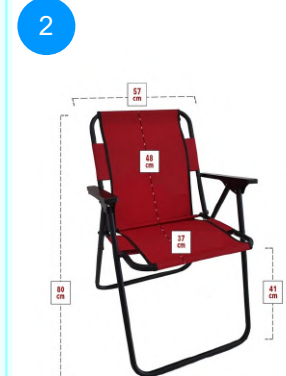

1223-236-5-94 FOLDABLE CHAIR

Colour	Width cm.	Height cm.	Depth cm.	Kg	CBM
RED	50	80	50	2	0,0205

Leg Material: 19*0,7mm profile
This product is delivered in one box.

CARTON NO: Carton 1
CARTON WEIGHT: 2,5 kg.
CARTON HEIGHT: 7,5 cm.
CARTON DEPTH: 55,5 cm.
CARTON WIDTH: 72 cm.