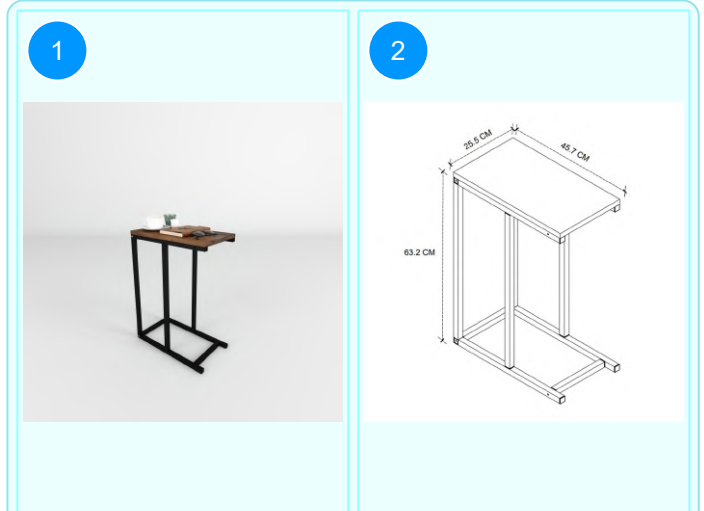

22-02-99 45*25 METAL SIDE TABLE

Colour	Width cm.	Height cm.	Depth cm.	Kg	CBM
WALNUT	25,5	63,2	45,7	3,9	0,009

Top Surface Material: 18mm Melamine Faced Particle Board
This product is delivered in one box.

CARTON NO: 1
CARTON WEIGHT: 3,9 kg.
CARTON HEIGHT: 5 cm.
CARTON DEPTH: 63,5 cm.
CARTON WIDTH: 29 cm.