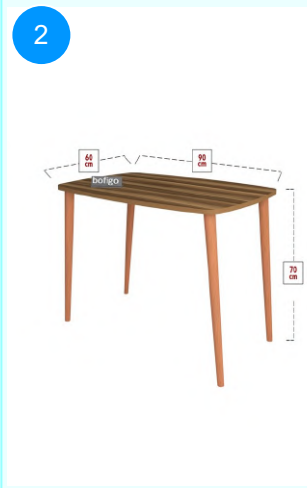

20-20-07 60X90 WOODEN TABLE

Colour	Width cm.	Height cm.	Depth cm.	Kg	CBM
WALNUT	90	70	60	8,4	0,0451

Top Surface Material: 18mm Melamine Faced Particle Board
Leg Material: Wooden Conical Leg
This product is delivered in one box.

CARTON NO:Carton 1
CARTON WEIGHT: 8,4 kg.
CARTON HEIGHT: 7,5 cm.
CARTON WIDTH: 94 cm
CARTON DEPTH:64 cm.