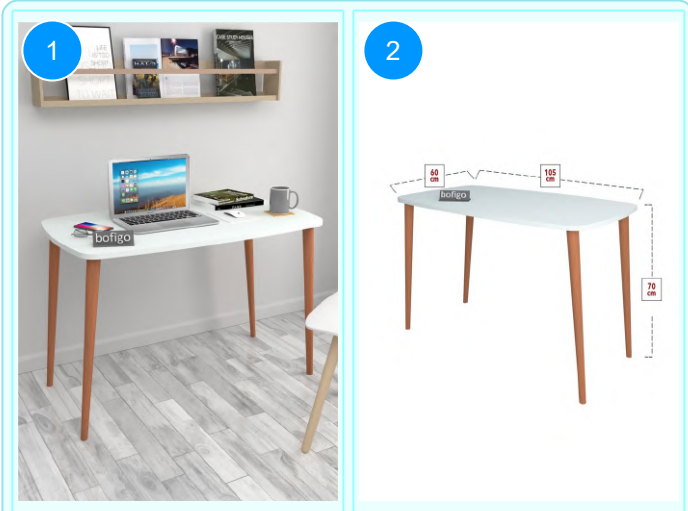

BOFIGO CATALOGUE | FURNITURES | DESKS | WOODEN LEG TABLES

20-21-01 60X105 WOODEN TABLE

Colour	Width cm.	Height cm.	Depth cm.	Kg	CBM
WHITE	105	70	60	9,2	0,0556

Top Surface Material: 18mm Melamine Faced Particle Board
Leg Material: Wooden Conical Leg
This product is delivered in one box.

CARTON NO:Carton 1
CARTON WEIGHT: 9,2 kg.
CARTON HEIGHT: 7,8 cm.
CARTON WIDTH: 111,5 cm
CARTON DEPTH:64 cm.