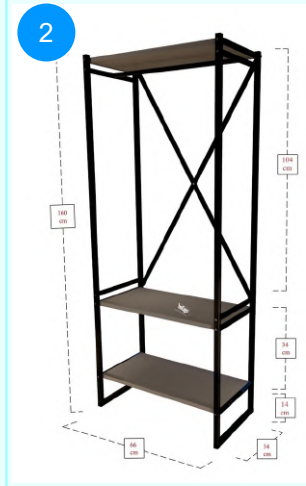

21-15-08 METAL COAT STAND, SHOE RACK

Colour	Width cm.	Height cm.	Depth cm.	Kg	CBM
ANTHRACITE	66	160	34	12,2	0,0414

Top Surface Material: 18mm Melamine Faced Particle Board
Leg Material: 20*20*0,7 mm. Profile
This product is delivered in one box.

CARTON NO: Carton 1
CARTON WEIGHT: 12,4 kg.
CARTON HEIGHT: 7,3 cm.
CARTON DEPTH: 35,5 cm.
CARTON WIDTH: 160 cm.

BOFIGO CATALOGUE | FURNITURES | BATHROOM ORGANIZERS | WASHING MACHINE CABINET