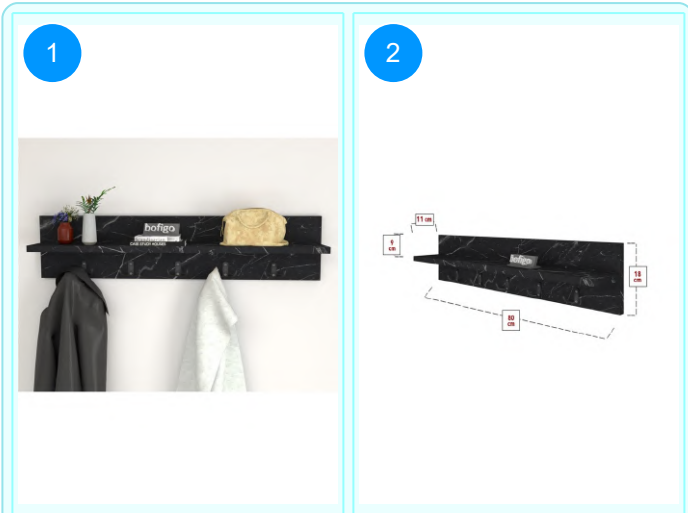

21-12-03 WALL MOUNTED CLOTHES HANGER 80 CM

Colour	Width cm.	Height cm.	Depth cm.	Kg	CBM
BENDIR	80	18	11	3,1	0,0115

Top Surface Material: 18mm Melamine Faced Particle Board
This product is delivered in one box.

CARTON NO: Carton 1
CARTON WEIGHT: 3,3 kg.
CARTON HEIGHT: 6,2 cm.
CARTON DEPTH: 21,7 cm.
CARTON WIDTH: 85,3 cm.