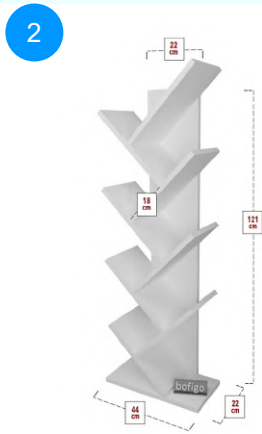

BOFIGO CATALOGUE | FURNITURES | BOOKSHELVES | TREE BOOKSHELF

15-11-01 TREE BOOKSHELF

Colour	Width cm.	Height cm.	Depth cm.	Kg	CBM
WHITE	44	121	22	11,3	0,0284

Top Surface Material: 18mm Melamine Faced Particle Board
This product is delivered in one box.

CARTON NO:Carton 1
CARTON WEIGHT: 11,5 kg.
CARTON HEIGHT: 8,5 cm.
CARTON WIDTH: 128,5 cm.
CARTON DEPTH: 26 cm.