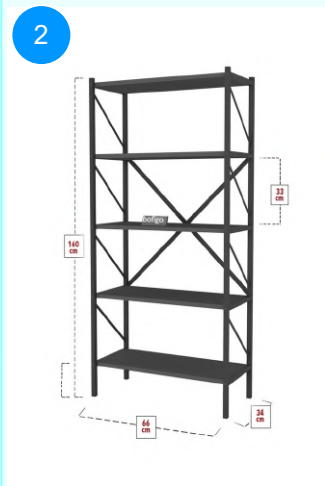

15-01-08 5 SHELVES METAL BOOKSHELF

Colour	Width cm.	Height cm.	Depth cm.	Kg	CBM
ANTHRACITE	66	160	34	15,8	0,0638

Top Surface Material: 18mm Melamine Faced Particle Board
Leg Material: 20*20/30 0,7mm profile
This product is delivered in one box.

CARTON NO:Carton 1
CARTON WEIGHT: 16 kg.
CARTON HEIGHT: 11 cm.
CARTON WIDTH: 161 cm.
CARTON DEPTH: 36 cm.