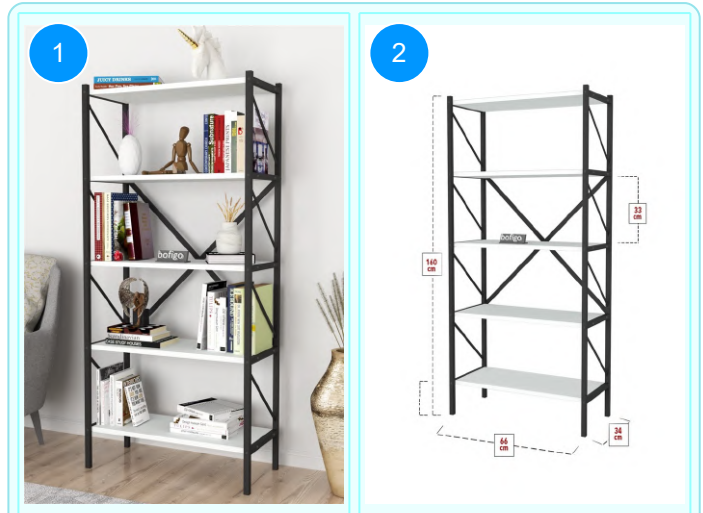

15-01-01 5 SHELVES METAL BOOKSHELF

Colour	Width cm.	Height cm.	Depth cm.	Kg	CBM
WHITE	66	160	34	15,8	0,0638

Top Surface Material: 18mm Melamine Faced Particle Board
Leg Material: 20*20/30 0,7mm profile
This product is delivered in one box.

CARTON NO:Carton 1
CARTON WEIGHT: 16 kg.
CARTON HEIGHT: 11 cm.
CARTON WIDTH: 161 cm.
CARTON DEPTH: 36 cm.