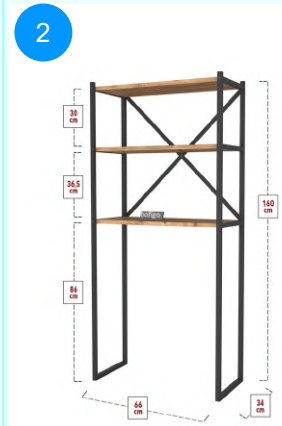

13-03-02 METAL BATHROOM ORGANIZER

Colour	Width cm.	Height cm.	Depth cm.	Kg	CBM
PINE	66	160	34	11	0,0418

Top Surface Material: 18mm Particle Board
Leg Material: 20*20 0,7mm profile
This product is delivered in one box.

CARTON NO: Carton 1
CARTON WEIGHT: 11,2 kg.
CARTON HEIGHT: 7,3 cm.
CARTON DEPTH: 35,5 cm.
CARTON WIDTH: 161,5 cm.