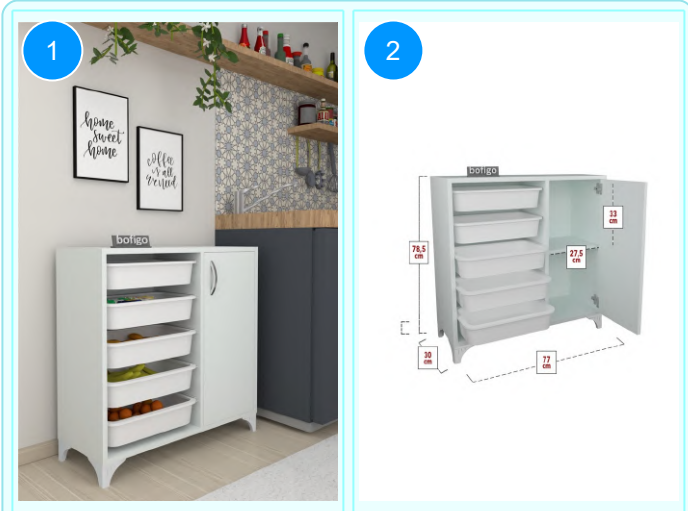

12-02-01 5 BASKETS MULTIFUNCTIONAL CABINET

Colour	Width cm.	Height cm.	Depth cm.	Kg	CBM
WHITE	77	78,5	30	(2/1)16,4 (2/2)2,4	0,0719

Top Surface Material: 18mm Melamine Faced Particle Board
This product is delivered in two boxes.

CARTON NO: Carton 1/2
CARTON WEIGHT: 2,6 kg. / 16,8 kg.
CARTON HEIGHT: 16,5 cm. / 16 cm.
CARTON DEPTH: 31,5 cm. / 35,9 cm.
CARTON WIDTH: 41,5 cm. / 87,5 cm.