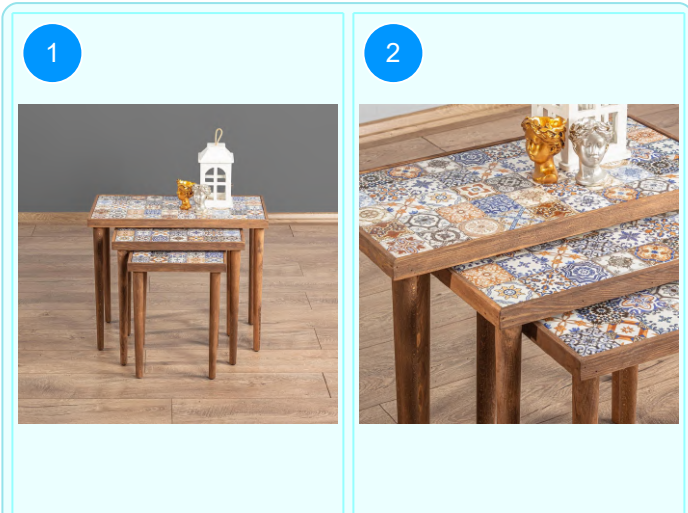

25*30 3 SET TILE PATTERNED TABLE

Colour	Width cm.	Height cm.	Depth cm.	Kg	CBM
WALNUT	62	50	32	15	0,0530

Top Surface Material: 18mm Melamine Faced Particle Board
Leg Material: Hornbeam
This product is delivered in one box.

CARTON NO: Carton 1
CARTON WEIGHT: 15,2 kg.
CARTON HEIGHT: 10 cm.
CARTON DEPTH: 106 cm.
CARTON WIDTH: 50 cm.