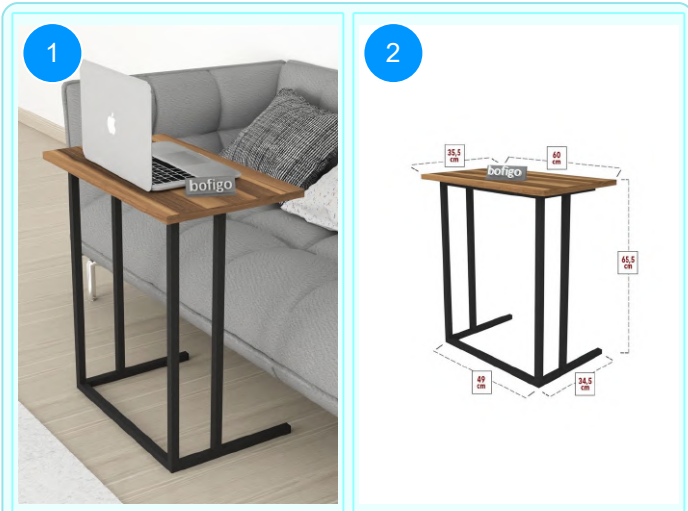

17-03-07 METAL LAPTOP TABLE

Colour	Width cm.	Height cm.	Depth cm.	Kg	CBM
WALNUT	60	65,5	35,5	4,3	0,0123

Top Surface Material: 18mm Melamine Faced Particle Board
Leg Material: 20*20 0,7mm profile
This product is delivered in one box.

CARTON NO: Carton 1
CARTON WEIGHT: 4,5 kg.
CARTON HEIGHT: 3,5 cm.
CARTON DEPTH: 52,4 cm.
CARTON WIDTH: 67,3 cm.