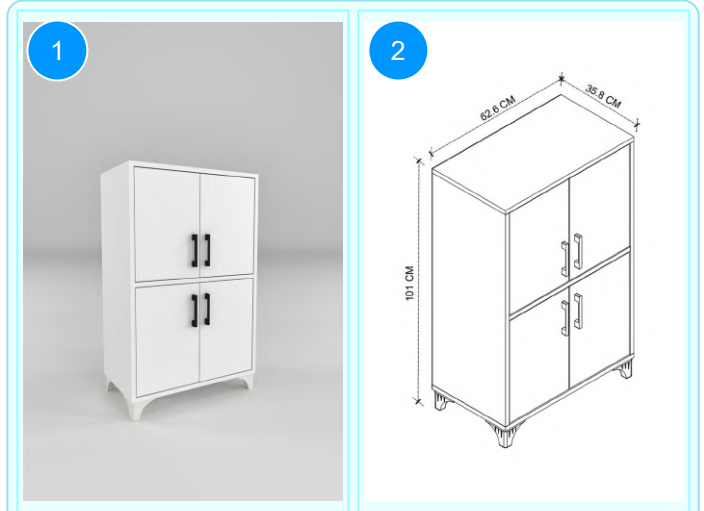

13-05-17-35-52 SMALL KITCHEN CABINET

Colour	Width cm.	Height cm.	Depth cm.	Kg	CBM
WHITE	62,6	101	35,8		0,0638

Top Surface Material: 18mm Particle Board
This product is delivered in two boxes.

CARTON NO: 1&2
CARTON WEIGHT: 13 kg. / 14,5 kg.
CARTON HEIGHT: 10 cm./ 9,5 cm.
CARTON DEPTH: 40 cm./ 40 cm.
CARTON WIDTH: 80 cm. / 99 cm.