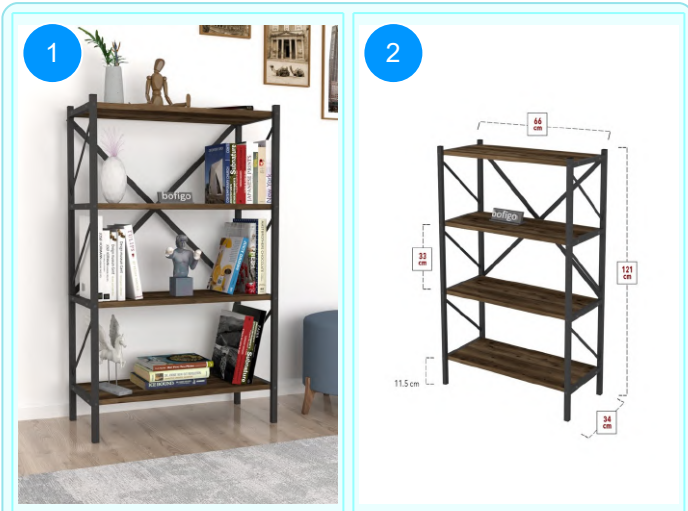

BOFIGO CATALOGUE | FURNITURES | BOOKSHELVES | 3 SHELVES METAL BOOKSHELF

15-09-17 4 SHELVES METAL BOOKSHELF

Colour	Width cm.	Height cm.	Depth cm.	Kg	CBM
LIDYA	66	121	34	13,1	0,0638

Top Surface Material: 18mm Melamine Faced Particle Board
Leg Material: 20*20/30 0,7mm profile
This product is delivered in one box.

CARTON NO:Carton 1
CARTON WEIGHT: 13,1 kg.
CARTON HEIGHT: 9 cm.
CARTON WIDTH: 130 cm.
CARTON DEPTH: 35,5 cm.