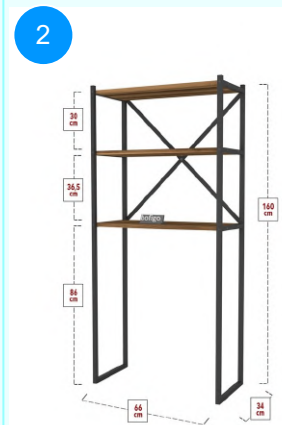

13-03-07 METAL BATHROOM ORGANIZER

Colour	Width cm.	Height cm.	Depth cm.	Kg	CBM
WALNUT	66	160	34	11	0,0418

Top Surface Material: 18mm Particle Board
Leg Material: 20*20 0,7mm profile
This product is delivered in one box.

CARTON NO: Carton 1
CARTON WEIGHT: 11,2 kg.
CARTON HEIGHT: 7,3 cm.
CARTON DEPTH: 35,5 cm.
CARTON WIDTH: 161,5 cm.