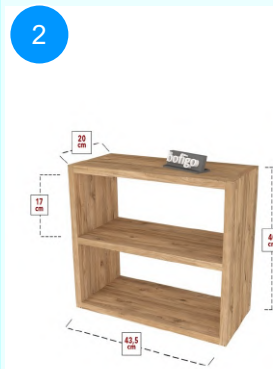

13-01-02 SPICE RACK FOR KITCHEN

Colour	Width cm.	Height cm.	Depth cm.	Kg	CBM
PINE	43,5	40	20	4,5	0,0129

Top Surface Material: 18mm Melamine Faced Particle Board
This product is delivered in one box.

CARTON NO: Carton 1
CARTON WEIGHT: 4,7 kg.
CARTON HEIGHT: 11,2 cm.
CARTON DEPTH: 24,5 cm.
CARTON WIDTH: 47 cm.