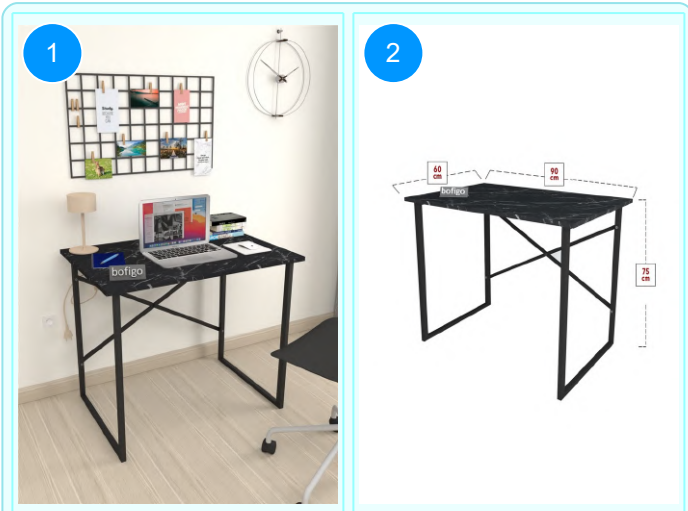

20-01-03 METAL STUDY DESK

Colour	Width cm.	Height cm.	Depth cm.	Kg	CBM
BENDIR	90	75	60	10	0,0362

Top Surface Material: 18mm Melamine Faced Particle Board
This product is delivered in one box.

CARTON NO:Carton 1
CARTON WEIGHT: 10,2 kg.
CARTON HEIGHT: 5,8 cm.
CARTON WIDTH:96 cm
CARTON DEPTH:65 cm.