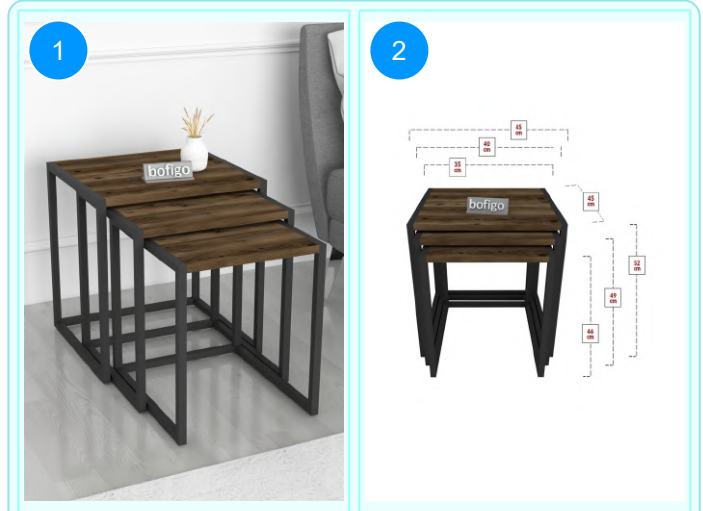

22-30-17 METAL NESTING TABLE

Colour	Width cm.	Height cm.	Depth cm.	Kg	CBM
LIDYA	45	52	45	7,8	

Top Surface Material: 18mm Melamine Faced Particle Board
Leg Material: 20*20 0,7mm profile
This product is delivered in one box.

CARTON NO: Carton 1
CARTON WEIGHT: 8 kg.
CARTON HEIGHT: 13 cm.
CARTON DEPTH: 47 cm.
CARTON WIDTH: 56 cm.