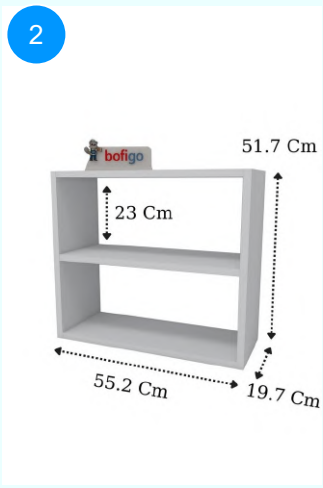

BOFIGO CATALOGUE | FURNITURES | CLOTHES HANGERS | MULTIFUNCTIONAL SHELVES

13-06-01 MULTIFUNCTIONAL SHELF

Colour	Width cm.	Height cm.	Depth cm.	Kg	CBM
WHITE	55,2	51,7	19,7	6,7	0,0181

Top Surface Material: 18mm Melamine Faced Particle Board
This product is delivered in one box.

CARTON NO: Carton 1
CARTON WEIGHT: 7,1 kg.
CARTON HEIGHT: 7 cm.
CARTON DEPTH: 21 cm.
CARTON WIDTH: 123 cm.