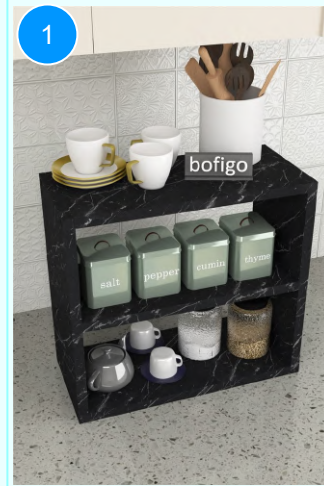

Top Surface Material: 18mm Melamine Faced Particle Board  
This product is delivered in one box.

CARTON NO: Carton 1  
CARTON WEIGHT: 4,7 kg.  
CARTON HEIGHT: 11,2 cm.  
CARTON DEPTH: 24,5 cm.  
CARTON WIDTH: 47 cm.