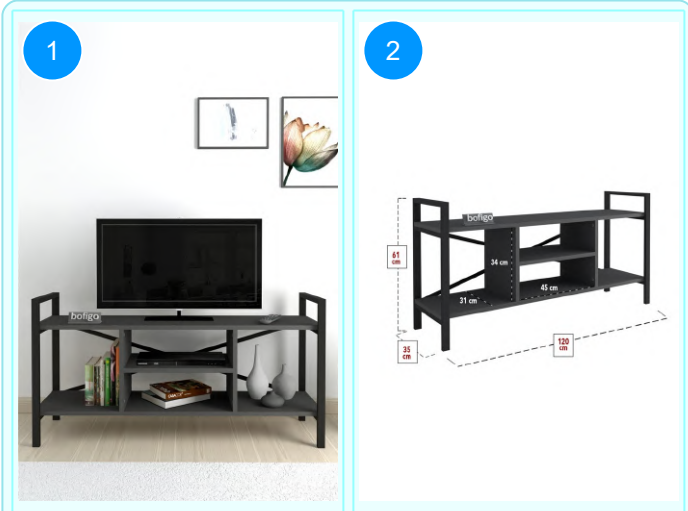

BOFIGO CATALOGUE | FURNITURES | TV STANDS | TV STAND

11-01-08 TV STAND

Colour	Width cm.	Height cm.	Depth cm.	Kg	CBM
ANTHRACITE	120	61	35	15,4	0,0518

Top Surface Material: 18mm Melamine Faced Particle Board
This product is delivered in one box.

CARTON NO: Carton 1
CARTON WEIGHT: 15,6 kg.
CARTON HEIGHT: 10,5 cm.
CARTON DEPTH: 38,3 cm.
CARTON WIDTH: 128,8 cm.