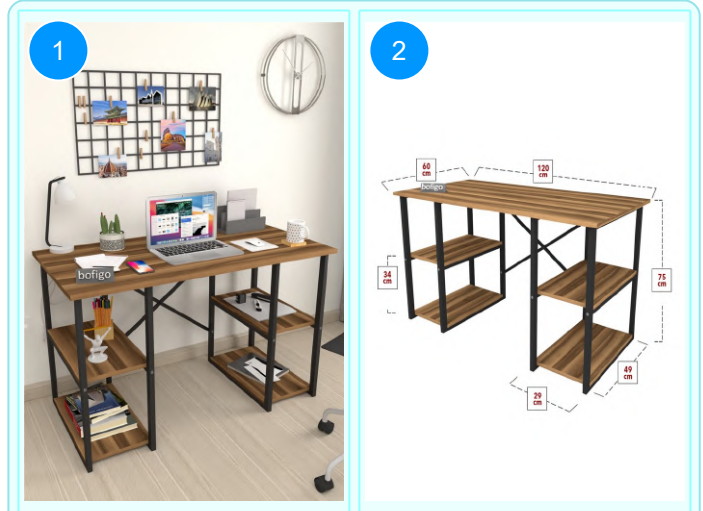

20-04-07 60X120 4 SHELVES METAL STUDY DESK

Colour	Width cm.	Height cm.	Depth cm.	Kg	CBM
WALNUT	120	75	60	21,4	0,0623

Top Surface Material: 18mm Melamine Faced Particle Board
This product is delivered in one box.

CARTON NO:Carton 1
CARTON WEIGHT: 21,6 kg.
CARTON HEIGHT: 7,8 cm.
CARTON WIDTH: 124,4 cm
CARTON DEPTH:64,2 cm.