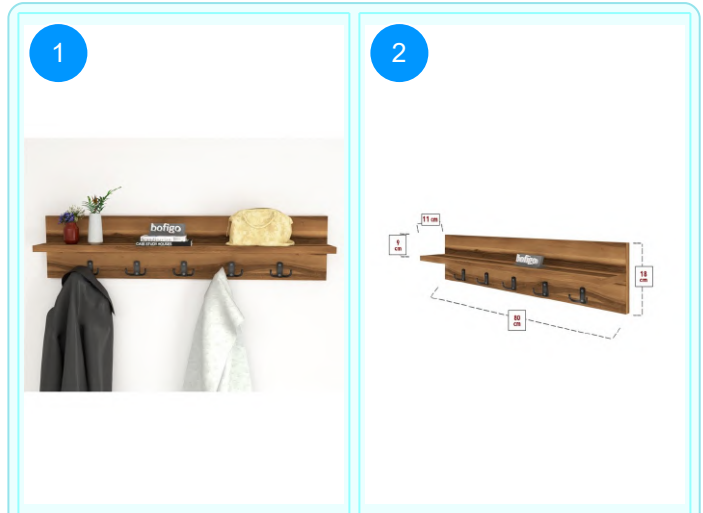

21-12-07 WALL MOUNTED CLOTHES HANGER 80 CM

Colour	Width cm.	Height cm.	Depth cm.	Kg	CBM
WALNUT	80	18	11	3,1	0,0115

Top Surface Material: 18mm Melamine Faced Particle Board
This product is delivered in one box.

CARTON NO: Carton 1
CARTON WEIGHT: 3,3 kg.
CARTON HEIGHT: 6,2 cm.
CARTON DEPTH: 21,7 cm.
CARTON WIDTH: 85,3 cm.