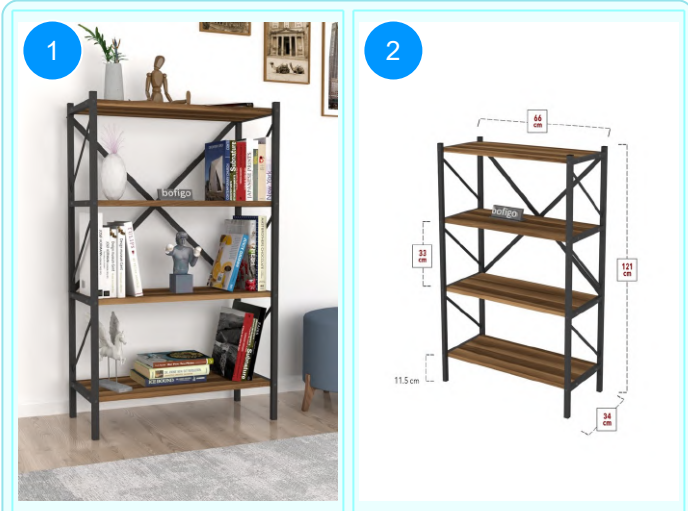

BOFIGO CATALOGUE | FURNITURES | BOOKSHELVES | 4 SHELVES METAL BOOKSHELF

15-09-07 4 SHELVES METAL BOOKSHELF

Colour	Width cm.	Height cm.	Depth cm.	Kg	CBM
WALNUT	66	121	34	13,1	0,0638

Top Surface Material: 18mm Melamine Faced Particle Board
Leg Material: 20*20/30 0,7mm profile
This product is delivered in one box.

CARTON NO:Carton 1
CARTON WEIGHT: 13,1 kg.
CARTON HEIGHT: 9 cm.
CARTON WIDTH: 130 cm.
CARTON DEPTH: 35,5 cm.