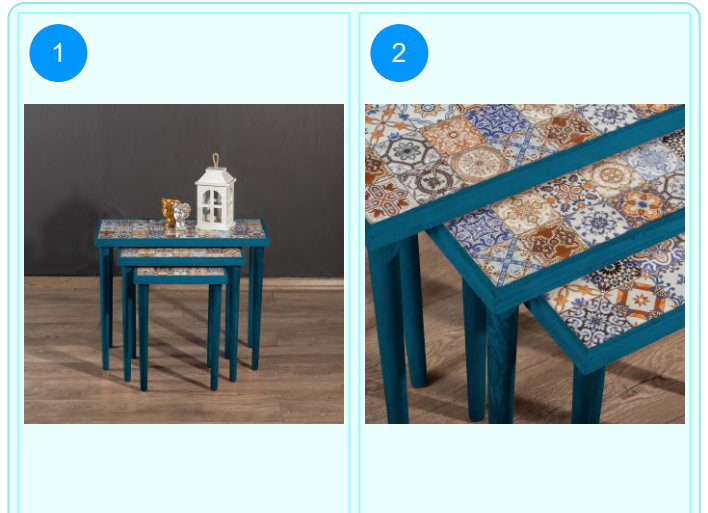

25*30 3 SET TILE PATTERNED TABLE

Colour	Width cm.	Height cm.	Depth cm.	Kg	CBM
BLUE	62	50	32	15	0,0530

Top Surface Material: 18mm Melamine Faced Particle Board
Leg Material: Hornbeam
This product is delivered in one box.

CARTON NO: Carton 1
CARTON WEIGHT: 15,2 kg.
CARTON HEIGHT: 10 cm.
CARTON DEPTH: 106 cm.
CARTON WIDTH: 50 cm.