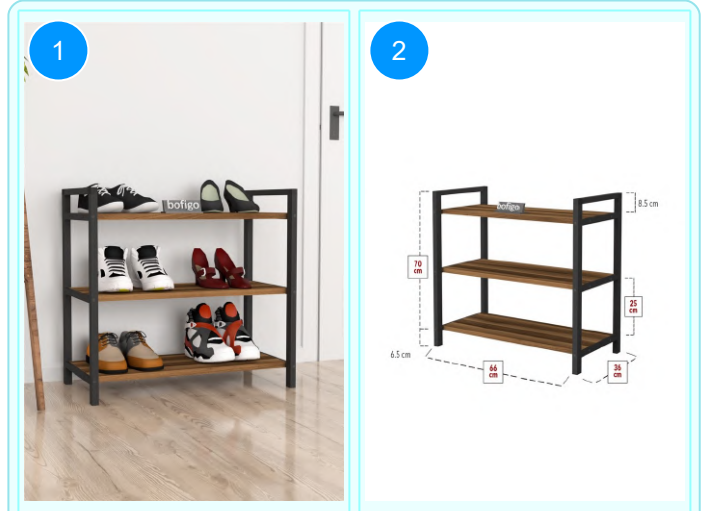

18-01-07 3 SHELVES METAL SHOE RACK

Colour	Width cm.	Height cm.	Depth cm.	Kg	CBM
WALNUT	66	70	36	9,2	0,0346

Top Surface Material: 18mm Melamine Faced Particle Board
This product is delivered in one box.

CARTON NO: Carton 1
CARTON WEIGHT: 9,4 kg.
CARTON HEIGHT: 13 cm.
CARTON DEPTH: 37 cm.
CARTON WIDTH: 72 cm.