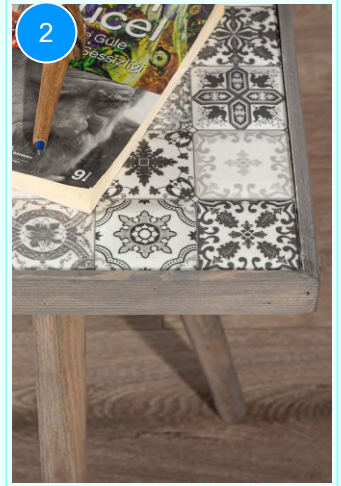

32*32 TILE PATTERNED TABLE 32*32

Colour	Width cm.	Height cm.	Depth cm.	Kg	CBM
GREY	32	45	32	3,5	0,0137

Top Surface Material: 18mm Melamine Faced Particle Board
Leg Material: Hornbeam
This product is delivered in one box.

CARTON NO: Carton 1
CARTON WEIGHT: 3,7 kg.
CARTON HEIGHT: 10 cm.
CARTON DEPTH: 37 cm.
CARTON WIDTH: 37 cm.