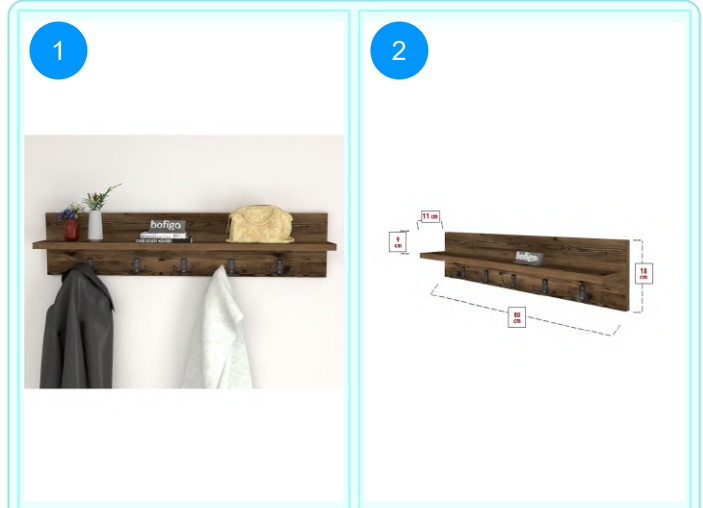

21-12-17 WALL MOUNTED CLOTHES HANGER 80 CM

Colour	Width cm.	Height cm.	Depth cm.	Kg	CBM
LIDYA	80	18	11	3,1	0,0115

Top Surface Material: 18mm Melamine Faced Particle Board
This product is delivered in one box.

CARTON NO: Carton 1
CARTON WEIGHT: 3,3 kg.
CARTON HEIGHT: 6,2 cm.
CARTON DEPTH: 21,7 cm.
CARTON WIDTH: 85,3 cm.