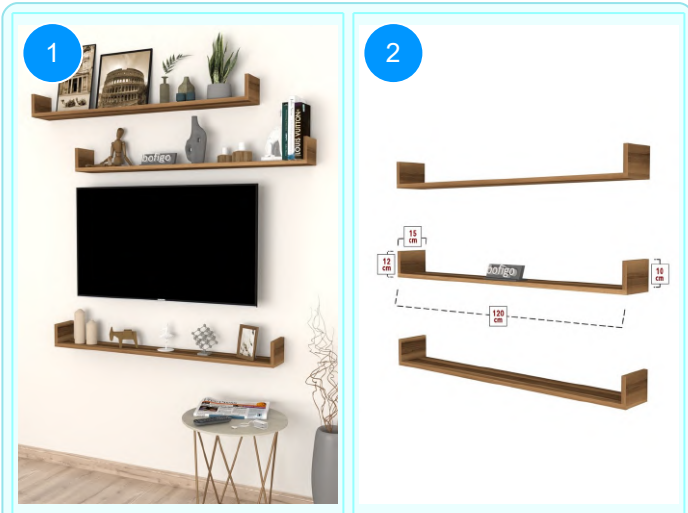

13-90-07 FLYING SHELF 120 CM

Colour	Width cm.	Height cm.	Depth cm.	Kg	CBM
WALNUT	120	10	15	8,8	0,0262

Top Surface Material: 18mm Melamine Faced Particle Board
This product is delivered in one box.

CARTON NO: Carton 1
CARTON WEIGHT: 8,8 kg.
CARTON HEIGHT: 11 cm.
CARTON DEPTH: 18,8 cm.
CARTON WIDTH: 127 cm.