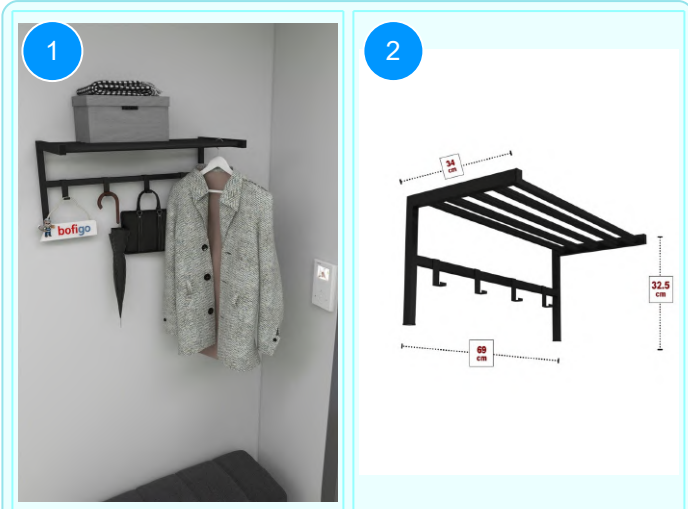

BOFIGO CATALOGUE | FURNITURES | CLOTHES HANGER BOFIGO CATALOGUE | FURNITURES | CLOTHES HANGERS | METAL CLOTHES HANGER STAND

21-20-06 METAL COAT HANGER

Colour	Width cm.	Height cm.	Depth cm.	Kg	CBM
BLACK	69	32,5	34	2,1	0,0079

Top Surface Material: 20*20/30 0,7mm profile
This product is delivered in one box.

CARTON NO: Carton 1
CARTON WEIGHT: 2,3 kg.
CARTON HEIGHT: 3,2 cm.
CARTON DEPTH: 34 cm.
CARTON WIDTH: 73 cm.