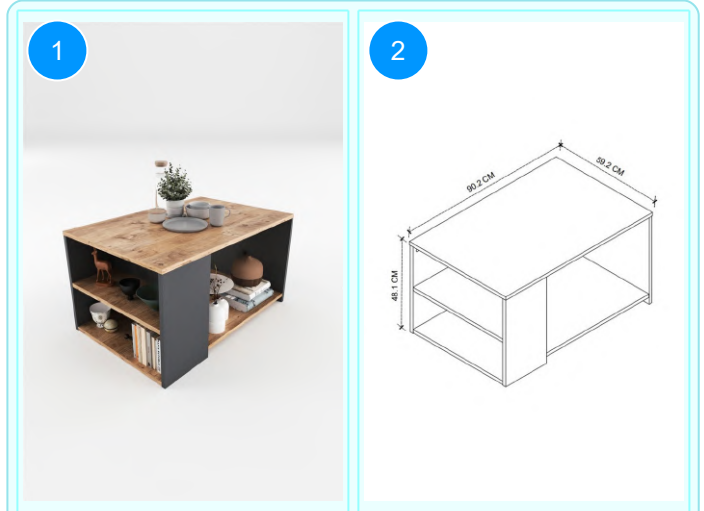

22-02-02-91 COFFEE TABLE WITH BOOKSHELF

Colour	Width cm.	Height cm.	Depth cm.	Kg	CBM
ANTHRACITE-PINE	90,2	48,1	59,2	21	

Top Surface Material: 18mm Melamine Faced Particle Board
This product is delivered in one box.

CARTON NO:
CARTON WEIGHT: 21,6 kg.
CARTON HEIGHT: 9 cm.
CARTON DEPTH: 63,5 cm.
CARTON WIDTH: 97 cm