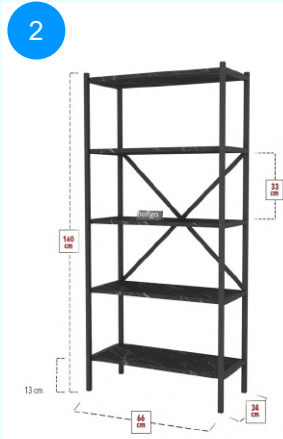

BOFIGO CATALOGUE | FURNITURES | KITCHEN ORGANIZERS | 5 SHELVES KITCHEN ORGANIZER

13-05-03 5 SHELVES KITCHEN ORGANIZER

Colour	Width cm.	Height cm.	Depth cm.	Kg	CBM
BENDIR	66	160	34	15,8	0,0638

Top Surface Material: 18mm Particle Board
Leg Material: 20*20 0,7mm profile
This product is delivered in one box.

CARTON NO: Carton 1
CARTON WEIGHT: 16 kg.
CARTON HEIGHT: 11 cm.
CARTON DEPTH: 36 cm.
CARTON WIDTH: 161 cm.