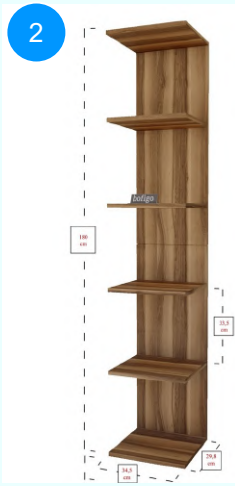

BOFIGO CATALOGUE | FURNITURES | BOOKSHELVES | WALL MOUNTED BOOKCASE

15-07-07 WALL MOUNTED BOOKCASE

Colour	Width cm.	Height cm.	Depth cm.	Kg	CBM
WALNUT	34,5	180	29,8	14,6	0,0359

Top Surface Material: 18mm Melamine Faced Particle Board
This product is delivered in one box.

CARTON NO:Carton 1
CARTON WEIGHT: 14,8 kg.
CARTON HEIGHT: 9,5 cm.
CARTON WIDTH: 94,5 cm.
CARTON DEPTH: 40 cm.