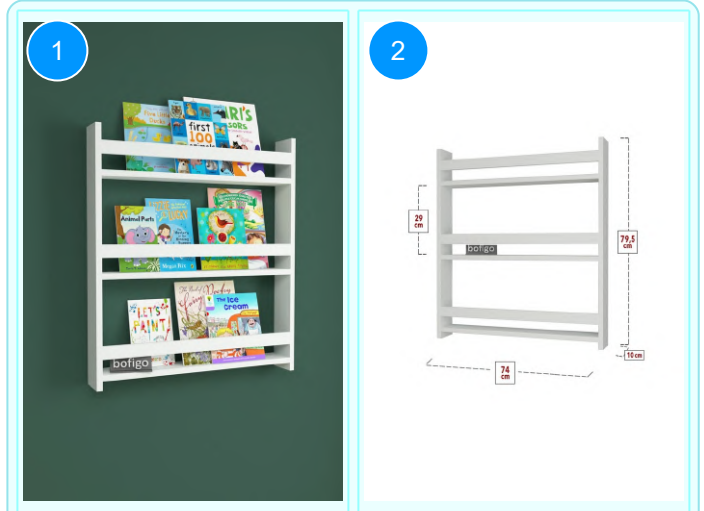

15-43-01 MONTESSORI BOOKSHELF 4 SHELVES

Colour	Width cm.	Height cm.	Depth cm.	Kg	CBM
WHITE	74	79,5	10	6	

Top Surface Material: 18mm Melamine Faced Particle Board
This product is delivered in one box.

CARTON NO:Carton 1
CARTON WEIGHT: 6 kg.
CARTON HEIGHT: 15,3 cm.
CARTON WIDTH: 89 cm.
CARTON DEPTH: 15 cm.