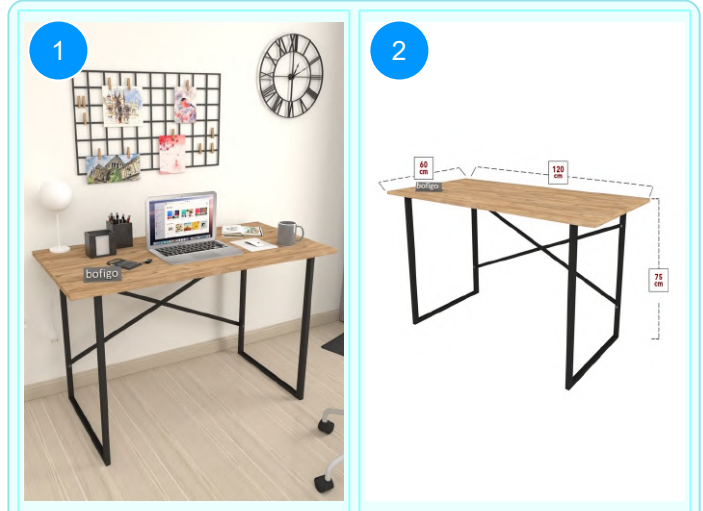

20-01-02 METAL STUDY DESK

Colour	Width cm.	Height cm.	Depth cm.	Kg	CBM
PINE	90	75	60	10	0,0362

Top Surface Material: 18mm Melamine Faced Particle Board
This product is delivered in one box.

CARTON NO:Carton 1
CARTON WEIGHT: 10,2 kg.
CARTON HEIGHT: 5,8 cm.
CARTON WIDTH:96 cm
CARTON DEPTH:65 cm.