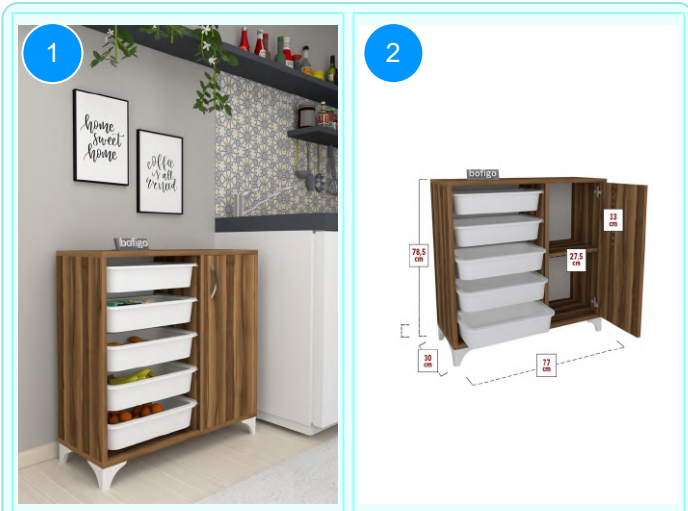

12-02-07 5 BASKETS MULTIFUNCTIONAL CABINET

Colour	Width cm.	Height cm.	Depth cm.	Kg	CBM
WALNUT	77	78,5	30	(2/1)16,4 (2/2)2,4	0,0719

Top Surface Material: 18mm Melamine Faced Particle Board
This product is delivered in two boxes.

CARTON NO: Carton 1/2
CARTON WEIGHT: 2,6 kg. / 16,8 kg.
CARTON HEIGHT: 16,5 cm. / 16 cm.
CARTON DEPTH: 31,5 cm. / 35,9 cm.
CARTON WIDTH: 41,5 cm. / 87,5 cm.