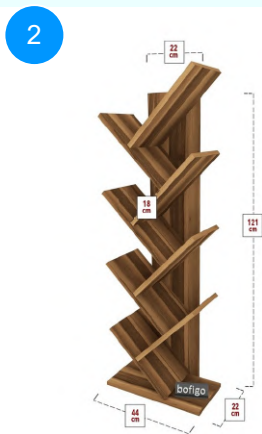

15-11-07 TREE BOOKSHELF

Colour	Width cm.	Height cm.	Depth cm.	Kg	CBM
WALNUT	44	121	22	11,3	0,0284

Top Surface Material: 18mm Melamine Faced Particle Board
This product is delivered in one box.

CARTON NO:Carton 1
CARTON WEIGHT: 11,5 kg.
CARTON HEIGHT: 8,5 cm.
CARTON WIDTH: 128,5 cm.
CARTON DEPTH: 26 cm.