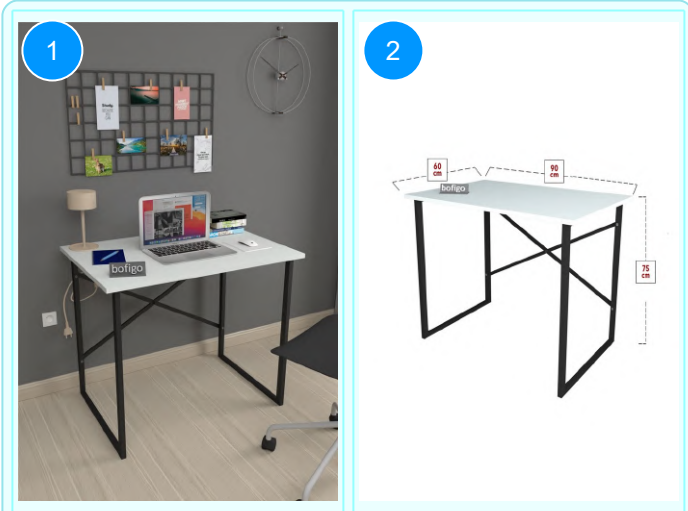

BOFIGO CATALOGUE | FURNITURES | DESKS | METAL STUDY DESKS

20-01-01 METAL STUDY DESK

Colour	Width cm.	Height cm.	Depth cm.	Kg	CBM
WHITE	90	75	60	10	0,0362

Top Surface Material: 18mm Melamine Faced Particle Board
This product is delivered in one box.

CARTON NO:Carton 1
CARTON WEIGHT: 10,2 kg.
CARTON HEIGHT: 5,8 cm.
CARTON WIDTH:96 cm
CARTON DEPTH:65 cm.