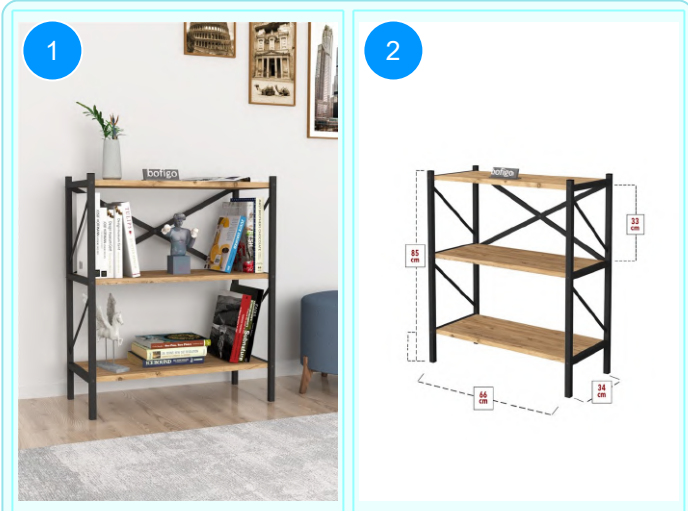

BOFIGO CATALOGUE | FURNITURES | BOOKSHELVES | 3 SHELVES METAL BOOKSHELF

15-05-02 3 SHELVES METAL BOOKSHELF

Colour	Width cm.	Height cm.	Depth cm.	Kg	CBM
PINE	66	85	34	9,4	0,0346

Top Surface Material: 18mm Melamine Faced Particle Board
Leg Material: 20*20/30 0,7mm profile
This product is delivered in one box.

CARTON NO:Carton 1
CARTON WEIGHT: 9,6 kg.
CARTON HEIGHT: 11 cm.
CARTON WIDTH: 87,5 cm.
CARTON DEPTH: 35,5 cm.