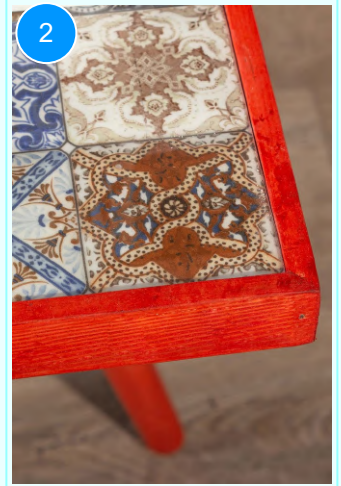

32*32 TILE PATTERNED TABLE 32*32

Colour	Width cm.	Height cm.	Depth cm.	Kg	CBM
RED	32	45	32	3,5	0,0137

Top Surface Material: 18mm Melamine Faced Particle Board
Leg Material: Hornbeam
This product is delivered in one box.

CARTON NO: Carton 1
CARTON WEIGHT: 3,7 kg.
CARTON HEIGHT: 10 cm.
CARTON DEPTH: 37 cm.
CARTON WIDTH: 37 cm.