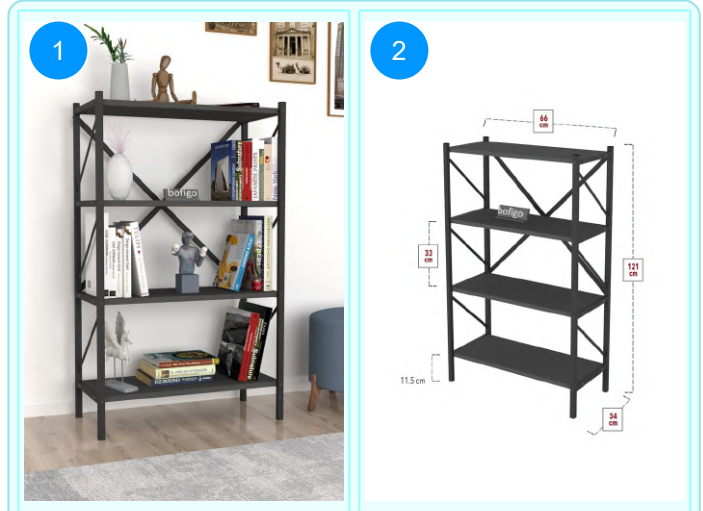

15-09-08 4 SHELVES METAL BOOKSHELF

Colour	Width cm.	Height cm.	Depth cm.	Kg	CBM
ANTHRACITE	66	121	34	13,1	0,0638

Top Surface Material: 18mm Melamine Faced Particle Board
Leg Material: 20*20/30 0,7mm profile
This product is delivered in one box.

CARTON NO:Carton 1
CARTON WEIGHT: 13,1 kg.
CARTON HEIGHT: 9 cm.
CARTON WIDTH: 130 cm.
CARTON DEPTH: 35,5 cm.