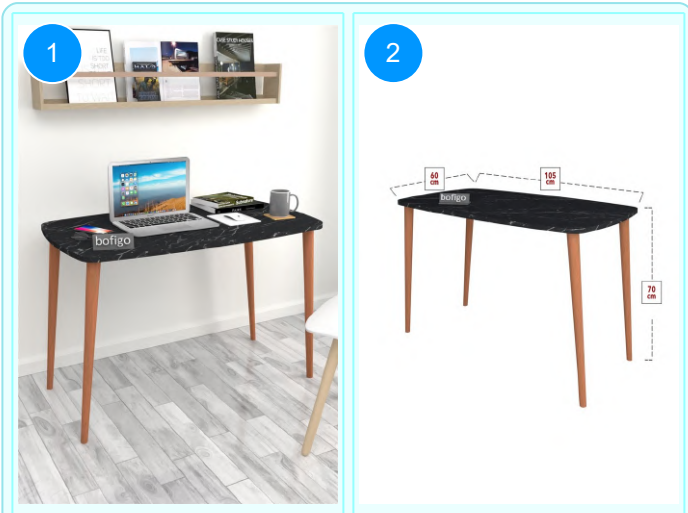

20-21-03 60X105 WOODEN TABLE

Colour	Width cm.	Height cm.	Depth cm.	Kg	CBM
BENDIR	105	70	60	9,2	0,0556

Top Surface Material: 18mm Melamine Faced Particle Board
Leg Material: Wooden Conical Leg
This product is delivered in one box.

CARTON NO:Carton 1
CARTON WEIGHT: 9,2 kg.
CARTON HEIGHT: 7,8 cm.
CARTON WIDTH: 111,5 cm
CARTON DEPTH:64 cm.