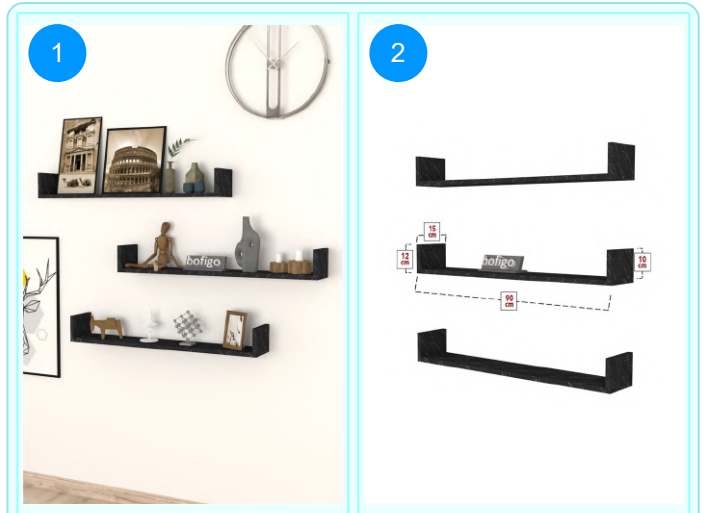

13-12-03 FLYING SHELF 90 CM

Colour	Width cm.	Height cm.	Depth cm.	Kg	CBM
BENDIR	90	10	15	6,5	0,0201

Top Surface Material: 18mm Melamine Faced Particle Board
This product is delivered in one box.

CARTON NO: Carton 1
CARTON WEIGHT: 6,7 kg.
CARTON HEIGHT: 11 cm.
CARTON DEPTH: 18,8 cm.
CARTON WIDTH: 97,3 cm.