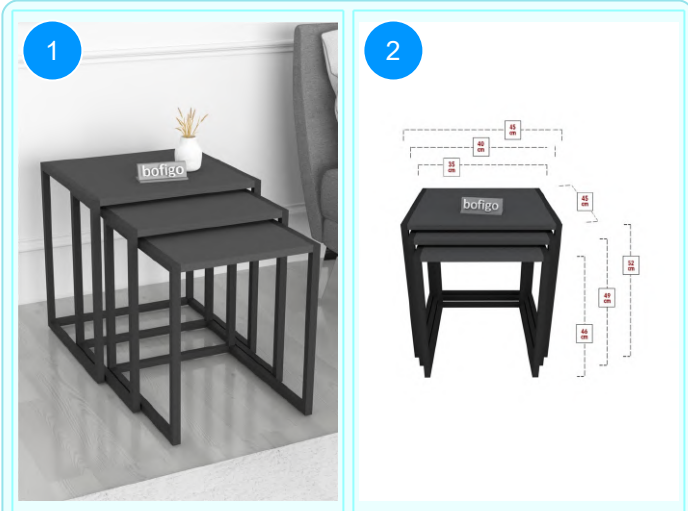

BOFIGO CATALOGUE | FURNITURES | TABLES | METAL NESTING TABLE

22-30-08 METAL NESTING TABLE

Colour	Width cm.	Height cm.	Depth cm.	Kg	CBM
ANTHRACITE	45	52	45	7,8	

Top Surface Material: 18mm Melamine Faced Particle Board
Leg Material: 20*20 0,7mm profile
This product is delivered in one box.

CARTON NO: Carton 1
CARTON WEIGHT: 8 kg.
CARTON HEIGHT: 13 cm.
CARTON DEPTH: 47 cm.
CARTON WIDTH: 56 cm.