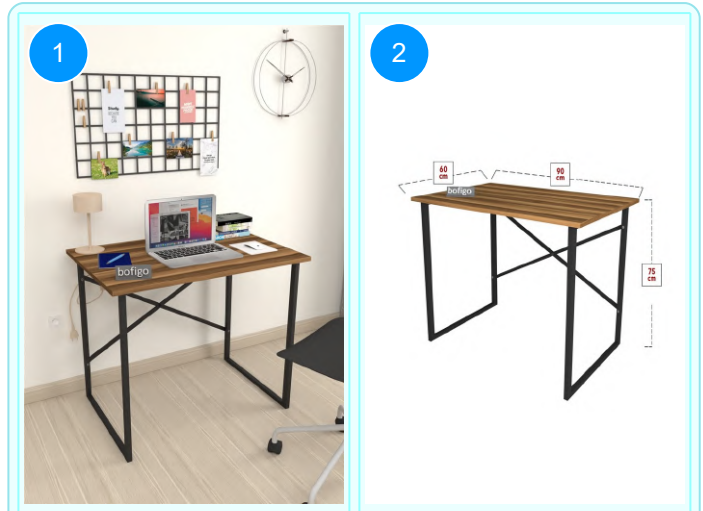

20-01-07 METAL STUDY DESK

Colour	Width cm.	Height cm.	Depth cm.	Kg	CBM
WALNUT	90	75	60	10	0,0362

Top Surface Material: 18mm Melamine Faced Particle Board
This product is delivered in one box.

CARTON NO:Carton 1
CARTON WEIGHT: 10,2 kg.
CARTON HEIGHT: 5,8 cm.
CARTON WIDTH:96 cm
CARTON DEPTH:65 cm.