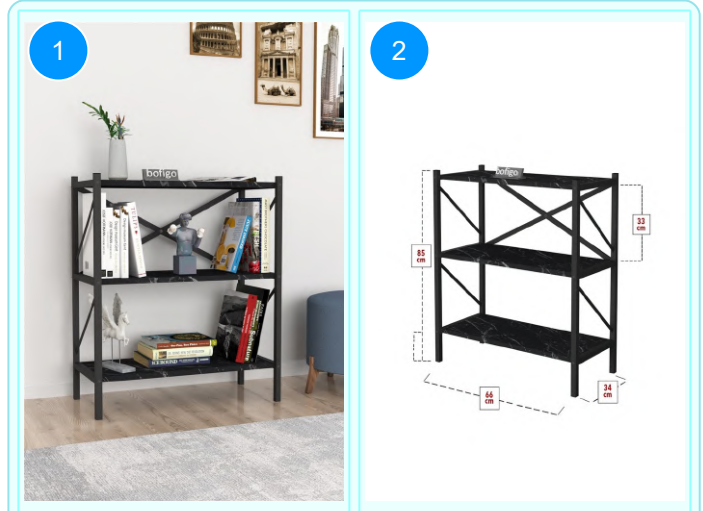

15-05-03 3 SHELVES METAL BOOKSHELF

Colour	Width cm.	Height cm.	Depth cm.	Kg	CBM
BENDIR	66	85	34	9,4	0,0346

Top Surface Material: 18mm Melamine Faced Particle Board
Leg Material: 20*20/30 0,7mm profile
This product is delivered in one box.

CARTON NO:Carton 1
CARTON WEIGHT: 9,6 kg.
CARTON HEIGHT: 11 cm.
CARTON WIDTH: 87,5 cm.
CARTON DEPTH: 35,5 cm.