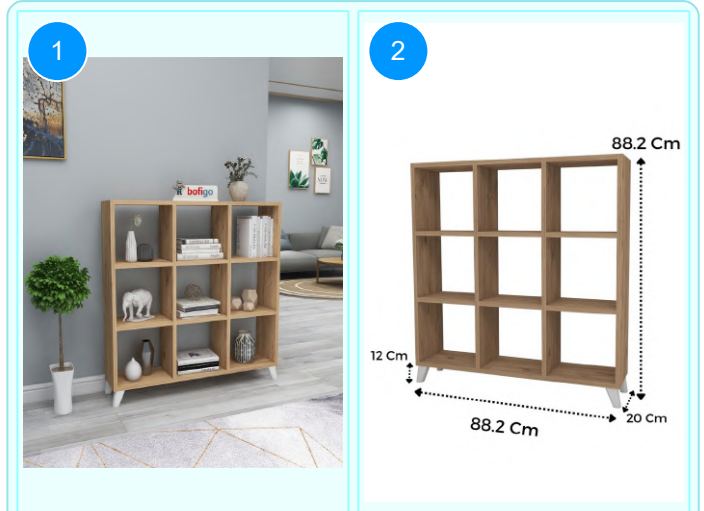

15-08-02 SQUARE/CUBE BOOKSHELF

Colour	Width cm.	Height cm.	Depth cm.	Kg	CBM
PINE	88,2	88,2	20	16	0,0436

Top Surface Material: 18mm Melamine Faced Particle Board
This product is delivered in one box.

CARTON NO:Carton 1
CARTON WEIGHT: 16,2 kg.
CARTON HEIGHT: 18,4 cm.
CARTON WIDTH: 96 cm.
CARTON DEPTH: 24,7 cm.