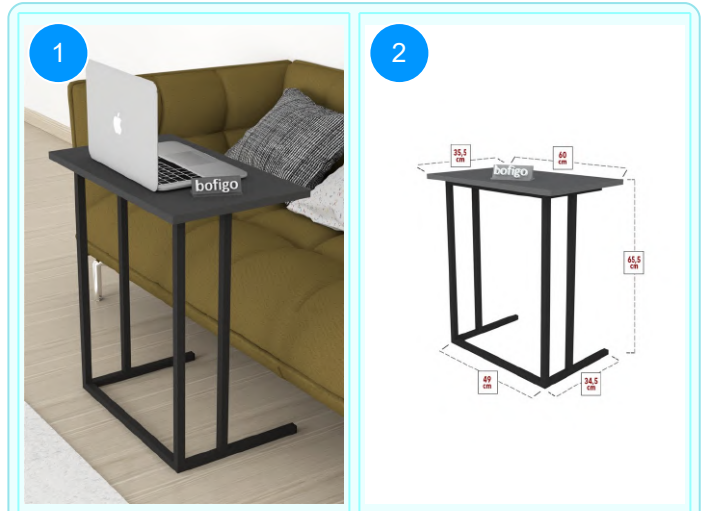

17-03-08 METAL LAPTOP TABLE

Colour	Width cm.	Height cm.	Depth cm.	Kg	CBM
ANTHRACITE	60	65,5	35,5	4,3	0,0123

Top Surface Material: 18mm Melamine Faced Particle Board
Leg Material: 20*20 0,7mm profile
This product is delivered in one box.

CARTON NO: Carton 1
CARTON WEIGHT: 4,5 kg.
CARTON HEIGHT: 3,5 cm.
CARTON DEPTH: 52,4 cm.
CARTON WIDTH: 67,3 cm.