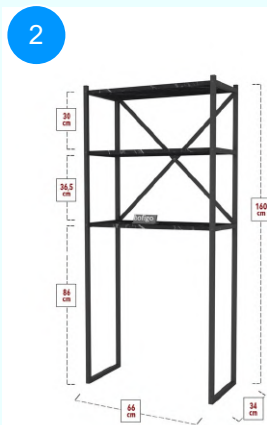

13-03-03 METAL BATHROOM ORGANIZER

Colour	Width cm.	Height cm.	Depth cm.	Kg	CBM
BENDIR	66	160	34	11	0,0418

Top Surface Material: 18mm Particle Board
Leg Material: 20*20 0,7mm profile
This product is delivered in one box.

CARTON NO: Carton 1
CARTON WEIGHT: 11,2 kg.
CARTON HEIGHT: 7,3 cm.
CARTON DEPTH: 35,5 cm.
CARTON WIDTH: 161,5 cm.