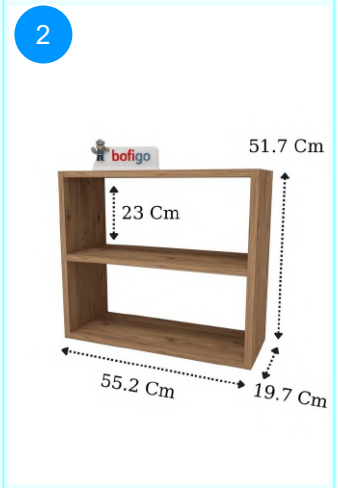

13-06-02 MULTIFUNCTIONAL SHELF

Colour	Width cm.	Height cm.	Depth cm.	Kg	CBM
PINE	55,2	51,7	19,7	6,7	0,0181

Top Surface Material: 18mm Melamine Faced Particle Board
This product is delivered in one box.

CARTON NO: Carton 1
CARTON WEIGHT: 7,1 kg.
CARTON HEIGHT: 7 cm.
CARTON DEPTH: 21 cm.
CARTON WIDTH: 123 cm.

BOFIGO CATALOGUE | FURNITURES | CLOTHES HANGERS | RACKS FOR KITCHEN