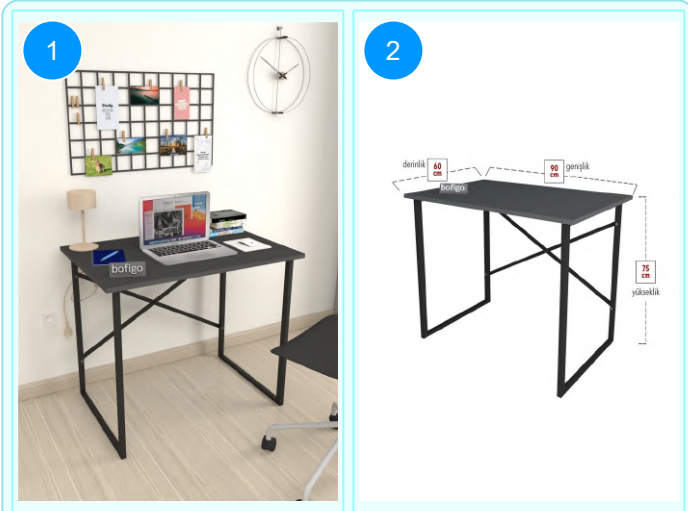

BOFIGO CATALOGUE | FURNITURES | DESKS | METAL STUDY DESKS

20-01-08 METAL STUDY DESK

Colour	Width cm.	Height cm.	Depth cm.	Kg	CBM
ANTHRACITE	90	75	60	10	0,0362

Top Surface Material: 18mm Melamine Faced Particle Board
This product is delivered in one box.

CARTON NO:Carton 1
CARTON WEIGHT: 10,2 kg.
CARTON HEIGHT: 5,8 cm.
CARTON WIDTH:96 cm
CARTON DEPTH:65 cm.