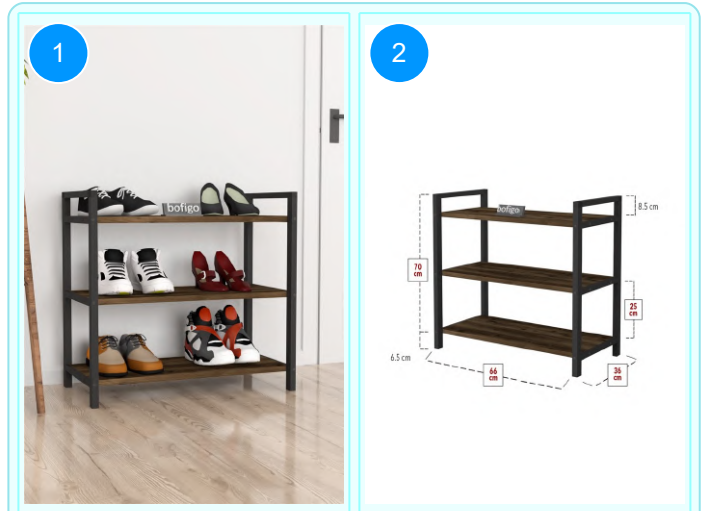

18-01-17 3 SHELVES METAL SHOE RACK

Colour	Width cm.	Height cm.	Depth cm.	Kg	CBM
LIDYA	66	70	36	9,2	0,0346

Top Surface Material: 18mm Melamine Faced Particle Board
This product is delivered in one box.

CARTON NO: Carton 1
CARTON WEIGHT: 9,4 kg.
CARTON HEIGHT: 13 cm.
CARTON DEPTH: 37 cm.
CARTON WIDTH: 72 cm.