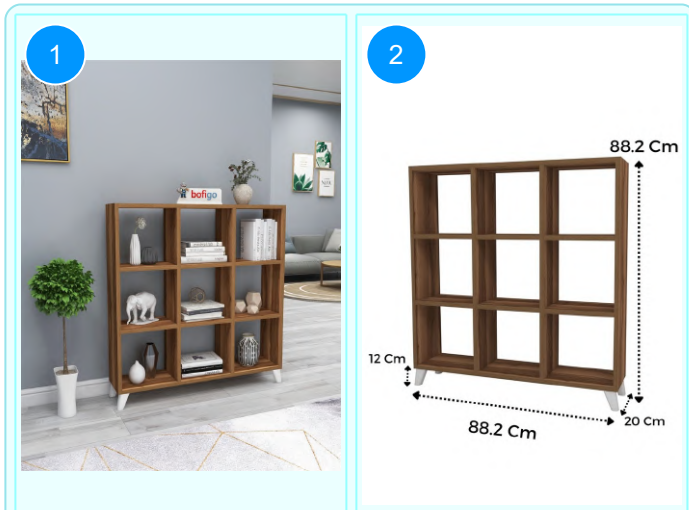

15-08-07 SQUARE/CUBE BOOKSHELF

Colour	Width cm.	Height cm.	Depth cm.	Kg	CBM
WALNUT	88,2	88,2	20	16	0,0436

Top Surface Material: 18mm Melamine Faced Particle Board
This product is delivered in one box.

CARTON NO:Carton 1
CARTON WEIGHT: 16,2 kg.
CARTON HEIGHT: 18,4 cm.
CARTON WIDTH: 96 cm.
CARTON DEPTH: 24,7 cm.