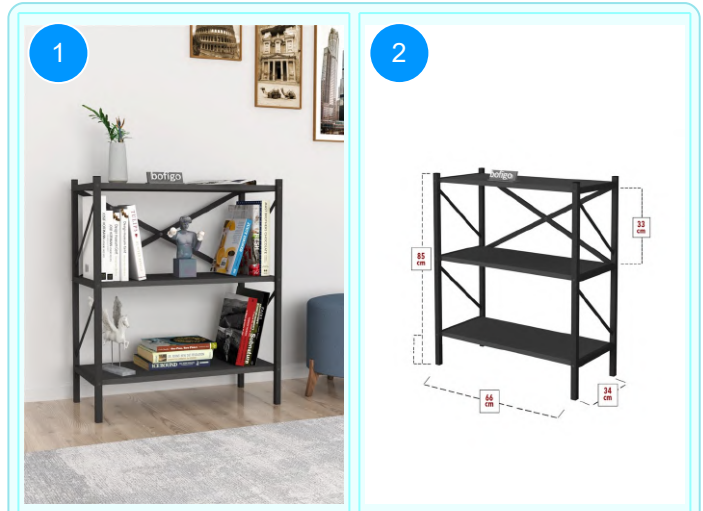

15-05-08 3 SHELVES METAL BOOKSHELF

Colour	Width cm.	Height cm.	Depth cm.	Kg	CBM
ANTHRACITE	66	85	34	9,4	0,0346

Top Surface Material: 18mm Melamine Faced Particle Board
Leg Material: 20*20/30 0,7mm profile
This product is delivered in one box.

CARTON NO:Carton 1
CARTON WEIGHT: 9,6 kg.
CARTON HEIGHT: 11 cm.
CARTON WIDTH: 87,5 cm.
CARTON DEPTH: 35,5 cm.