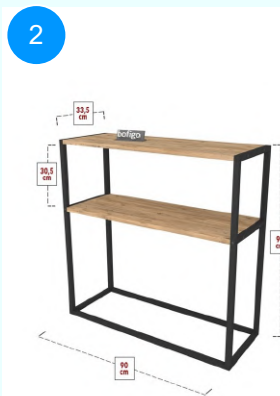

14-01-02 METAL DRESSUAR / CONSOLE

Colour	Width cm.	Height cm.	Depth cm.	Kg	CBM
PINE	90	90	33,5	8	0,0351

Top Surface Material: 18mm Melamine Faced Particle Board
Leg Material: 20*20 0,7mm profile
This product is delivered in one box.

CARTON NO: Carton 1
CARTON WEIGHT: 10 kg.
CARTON HEIGHT: 9 cm.
CARTON DEPTH: 41 cm.
CARTON WIDTH: 95 cm.