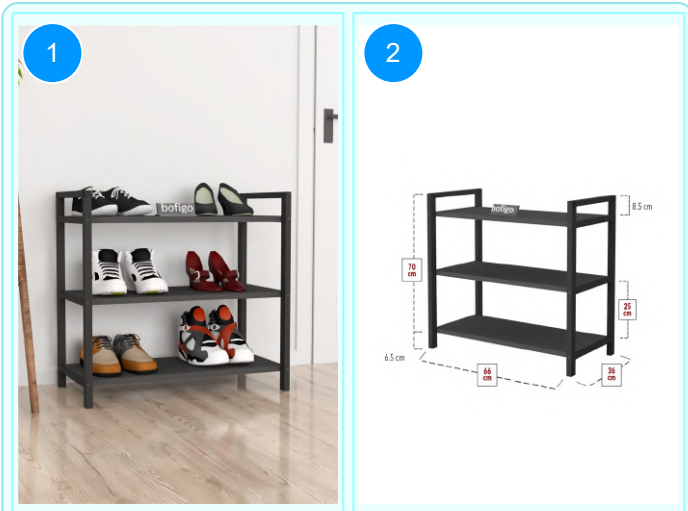

18-01-08 3 SHELVES METAL SHOE RACK

Colour	Width cm.	Height cm.	Depth cm.	Kg	CBM
ANTHRACITE	66	70	36	9,2	0,0346

Top Surface Material: 18mm Melamine Faced Particle Board
This product is delivered in one box.

CARTON NO: Carton 1
CARTON WEIGHT: 9,4 kg.
CARTON HEIGHT: 13 cm.
CARTON DEPTH: 37 cm.
CARTON WIDTH: 72 cm.