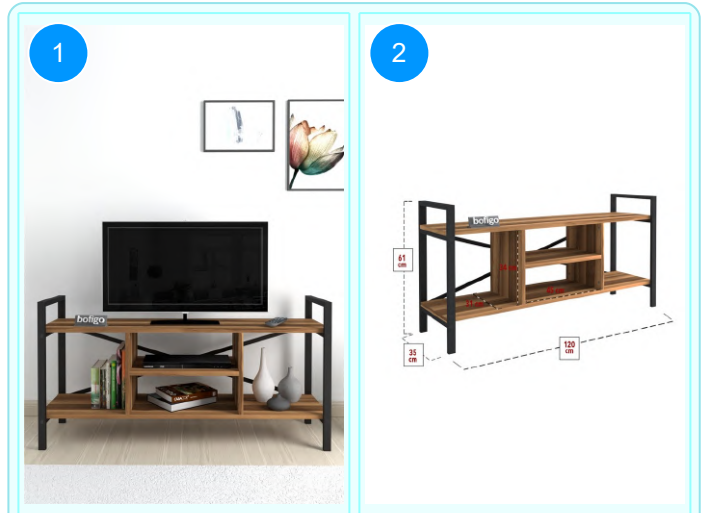

11-01-07 TV STAND

Colour	Width cm.	Height cm.	Depth cm.	Kg	CBM
WALNUT	120	61	35	15,4	0,0518

Top Surface Material: 18mm Melamine Faced Particle Board
This product is delivered in one box.

CARTON NO: Carton 1
CARTON WEIGHT: 15,6 kg.
CARTON HEIGHT: 10,5 cm.
CARTON DEPTH: 38,3 cm.
CARTON WIDTH: 128,8 cm.