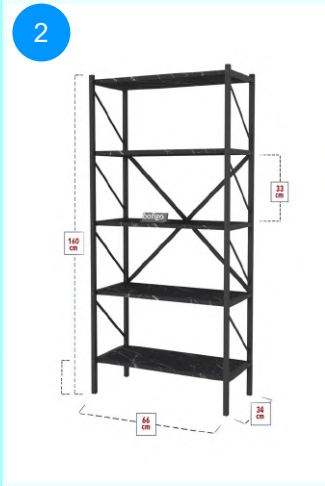

15-01-03 5 SHELVES METAL BOOKSHELF

Colour	Width cm.	Height cm.	Depth cm.	Kg	CBM
BENDIR	66	160	34	15,8	0,0638

Top Surface Material: 18mm Melamine Faced Particle Board
Leg Material: 20*20/30 0,7mm profile
This product is delivered in one box.

CARTON NO:Carton 1
CARTON WEIGHT: 16 kg.
CARTON HEIGHT: 11 cm.
CARTON WIDTH: 161 cm.
CARTON DEPTH: 36 cm.