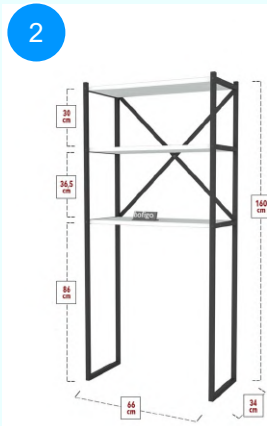

Top Surface Material: 18mm Melamine Faced Particle Board  
 This product is delivered in two boxes.

CARTON NO: 1&2  
 CARTON WEIGHT: 12,8 kg / 14,5 kg.  
 CARTON HEIGHT: 14,2 cm / 11 cm.  
 CARTON DEPTH: 36,5 cm. / 29,5 cm.  
 CARTON WIDTH: 67 cm. / 101 cm.