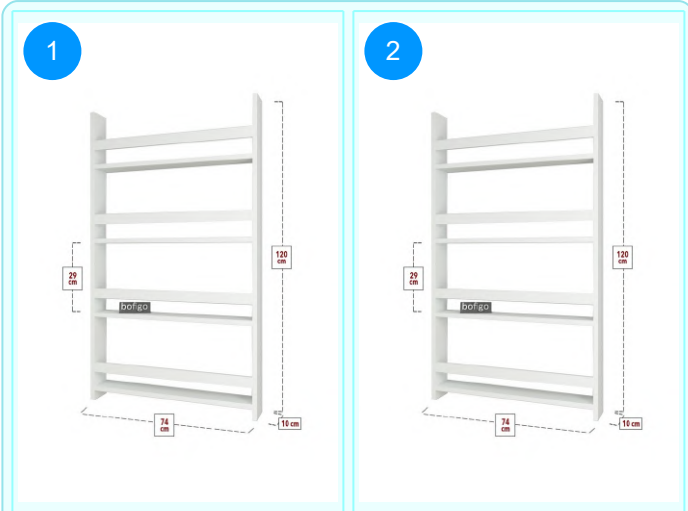

BOFIGO CATALOGUE | FURNITURES | BOOKSHELVES | MONTESSORI BOOKSHELF 4 SHELVES

15-04-01 MONTESSORI BOOKSHELF 4 SHELVES

Colour	Width cm.	Height cm.	Depth cm.	Kg	CBM
WHITE	74	120	10	8,3	0,0320

Top Surface Material: 18mm Melamine Faced Particle Board
This product is delivered in one box.

CARTON NO:Carton 1
CARTON WEIGHT: 6 kg.
CARTON HEIGHT: 15,3 cm.
CARTON WIDTH: 89 cm.
CARTON DEPTH: 15 cm.