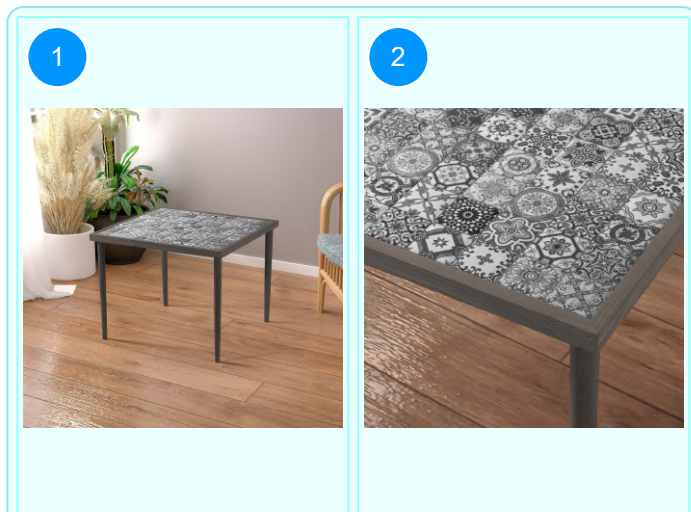

62*62 TILE PATTERNED TABLE 62*62

Colour	Width cm.	Height cm.	Depth cm.	Kg	CBM
GREY	62	45	62	10	0,0357

Top Surface Material: 18mm Melamine Faced Particle Board
Leg Material: Hornbeam
This product is delivered in one box.

CARTON NO: Carton 1
CARTON WEIGHT: 10,2 kg.
CARTON HEIGHT: 7 cm.
CARTON DEPTH: 68 cm.
CARTON WIDTH: 75 cm.