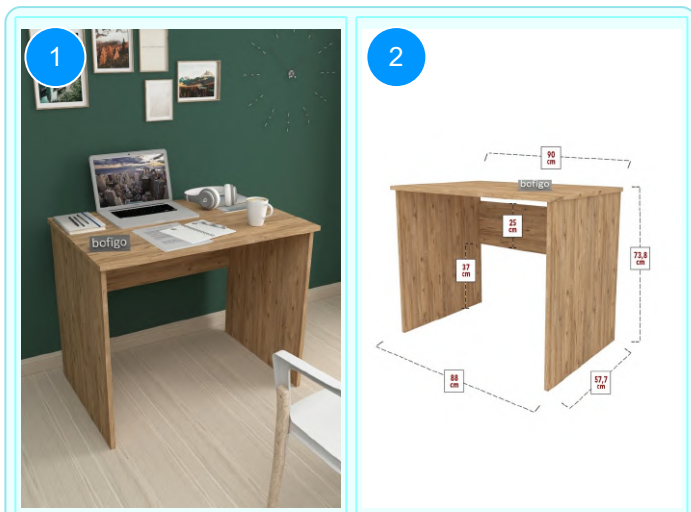

20-06-02 CHIPBOARD STUDY DESK

Colour	Width cm.	Height cm.	Depth cm.	Kg	CBM
PINE	90	73,8	60	17,8	0,0468

Top Surface Material: 18mm Melamine Faced Particle Board
This product is delivered in one box.

CARTON NO:Carton 1
CARTON WEIGHT:18 kg.
CARTON HEIGHT: 7,5 cm.
CARTON WIDTH:96 cm
CARTON DEPTH:65 cm.