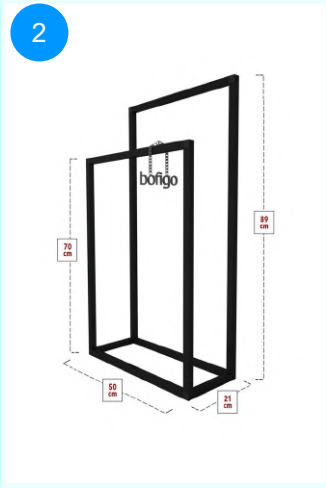

21-03-06 TOWEL DRYING RACK

Colour	Width cm.	Height cm.	Depth cm.	Kg	CBM
BLACK	50	70	21	2,4	0,0065

Body Material: 20*20*0,7 mm. Profile
This product is delivered in one box.

CARTON NO: Carton 1
CARTON WEIGHT: 2,6 kg.
CARTON HEIGHT: 3 cm.
CARTON DEPTH: 24,4 cm.
CARTON WIDTH: 89,3 cm.