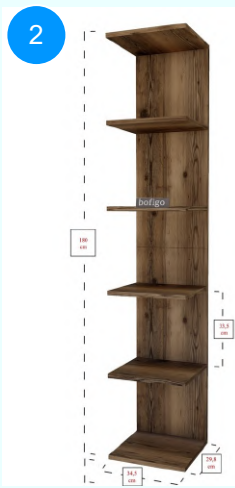

15-07-17 WALL MOUNTED BOOKCASE

Colour	Width cm.	Height cm.	Depth cm.	Kg	CBM
LIDYA	34,5	180	29,8	14,6	0,0359

Top Surface Material: 18mm Melamine Faced Particle Board
This product is delivered in one box.

CARTON NO:Carton 1
CARTON WEIGHT: 14,8 kg.
CARTON HEIGHT: 9,5 cm.
CARTON WIDTH: 94,5 cm.
CARTON DEPTH: 40 cm.