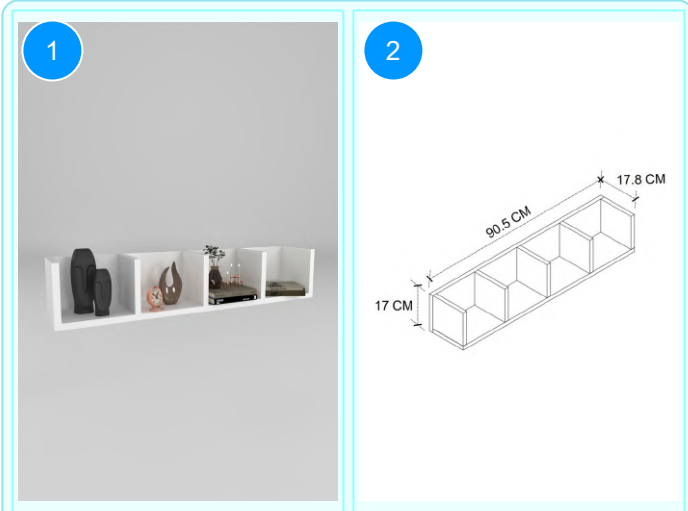

22-01-07-72-13-76 WALL MOUNTED SMALL BOOKSHELF

Colour	Width cm.	Height cm.	Depth cm.	Kg	CBM
WHITE	90,5	17	17,8	20	

Top Surface Material: 18mm Melamine Faced Particle Board
This product is delivered in one box.

CARTON NO: 1
CARTON WEIGHT: 5 kg.
CARTON HEIGHT: 7 cm.
CARTON DEPTH: 40 cm.
CARTON WIDTH: 96 cm