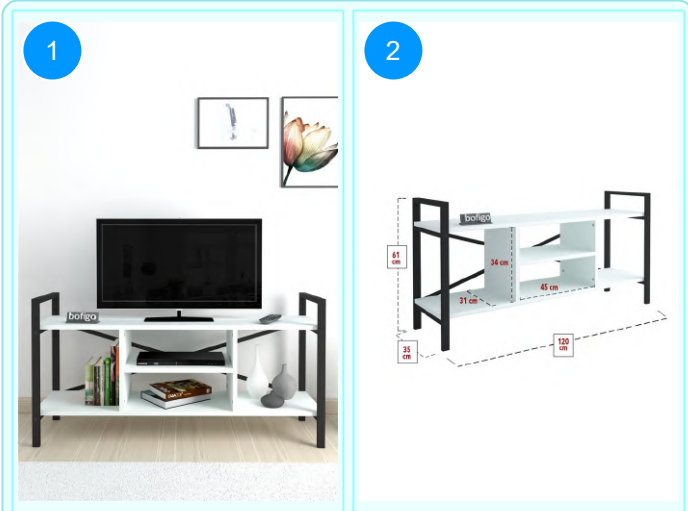

BOFIGO CATALOGUE | FURNITURES | TV STANDS | TV STAND

11-01-01 TV STAND

Colour	Width cm.	Height cm.	Depth cm.	Kg	CBM
WHITE	120	61	35	15,4	0,0518

Top Surface Material: 18mm Melamine Faced Particle Board
This product is delivered in one box.

CARTON NO: Carton 1
CARTON WEIGHT: 15,6 kg.
CARTON HEIGHT: 10,5 cm.
CARTON DEPTH: 38,3 cm.
CARTON WIDTH: 128,8 cm.