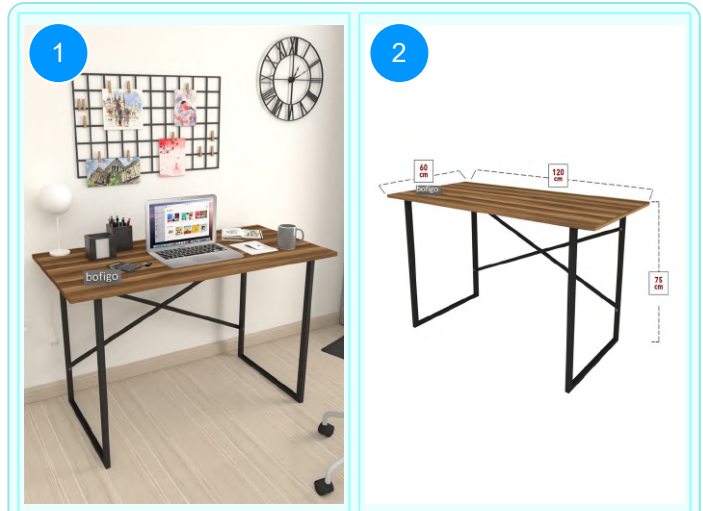

20-05-07 60X120 METAL STUDY DESK

Colour	Width cm.	Height cm.	Depth cm.	Kg	CBM
WALNUT	120	75	60	11,3	0,0510

Top Surface Material: 18mm Melamine Faced Particle Board
This product is delivered in one box.

CARTON NO:Carton 1
CARTON WEIGHT: 11,5 kg.
CARTON HEIGHT: 6 cm.
CARTON WIDTH: 126 cm
CARTON DEPTH:67,5 cm.