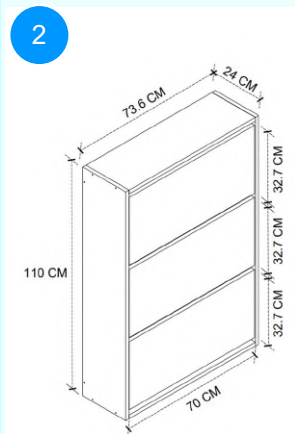

18-03-17 DECORATIVE SHOERACK

Colour	Width cm.	Height cm.	Depth cm.	Kg	CBM
LIDYA	73,6	110	24	(2/1)11,8 (2/2)11,1	0,0670

Top Surface Material: 18mm Melamine Faced Particle Board
This product is delivered in two boxes.

CARTON NO: Carton 1/2
CARTON WEIGHT: 12 kg. / 11,3 kg.
CARTON HEIGHT: 10,3 cm. / 12,5 cm.
CARTON DEPTH: 36,5 cm. / 26 cm.
CARTON WIDTH: 76 cm. / 118 cm.