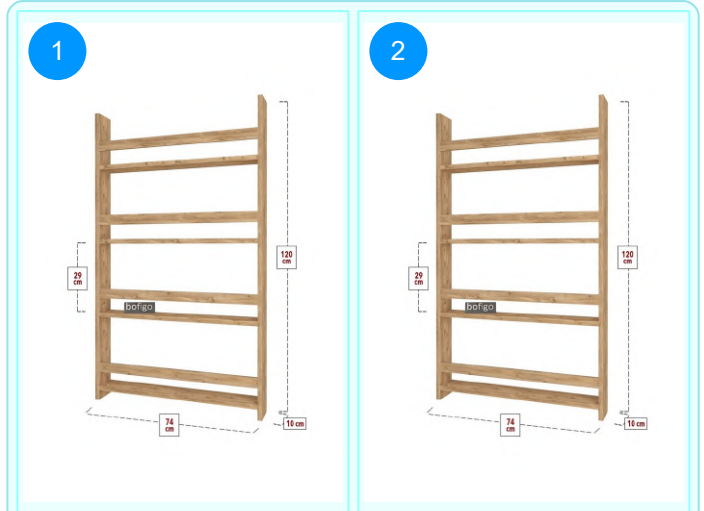

15-04-02 MONTESSORI BOOKSHELF 4 SHELVES

Colour	Width cm.	Height cm.	Depth cm.	Kg	CBM
PINE	74	120	10	8,3	0,0320

Top Surface Material: 18mm Melamine Faced Particle Board
This product is delivered in one box.

CARTON NO:Carton 1
CARTON WEIGHT: 6 kg.
CARTON HEIGHT: 15,3 cm.
CARTON WIDTH: 89 cm.
CARTON DEPTH: 15 cm.