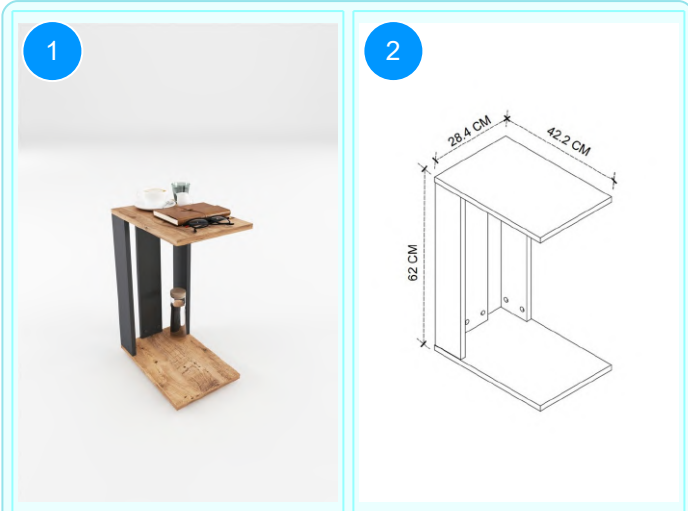

22-02-02-91-17 WHEELED COFFEE TABLE

Colour	Width cm.	Height cm.	Depth cm.	Kg	CBM
ANTHRACITE-PINE	28,4	62	42,2	5,1	

Top Surface Material: 18mm Melamine Faced Particle Board
This product is delivered in one box.

CARTON NO: 1
CARTON WEIGHT: 5,1 kg.
CARTON HEIGHT: 7 cm.
CARTON DEPTH: 62 cm.
CARTON WIDTH: 35 cm.