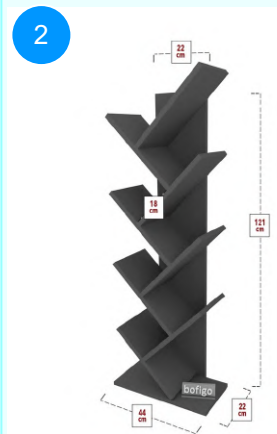

15-11-08 TREE BOOKSHELF

Colour	Width cm.	Height cm.	Depth cm.	Kg	CBM
ANTHRACITE	44	121	22	11,3	0,0284

Top Surface Material: 18mm Melamine Faced Particle Board
This product is delivered in one box.

CARTON NO:Carton 1
CARTON WEIGHT: 11,5 kg.
CARTON HEIGHT: 8,5 cm.
CARTON WIDTH: 128,5 cm.
CARTON DEPTH: 26 cm.