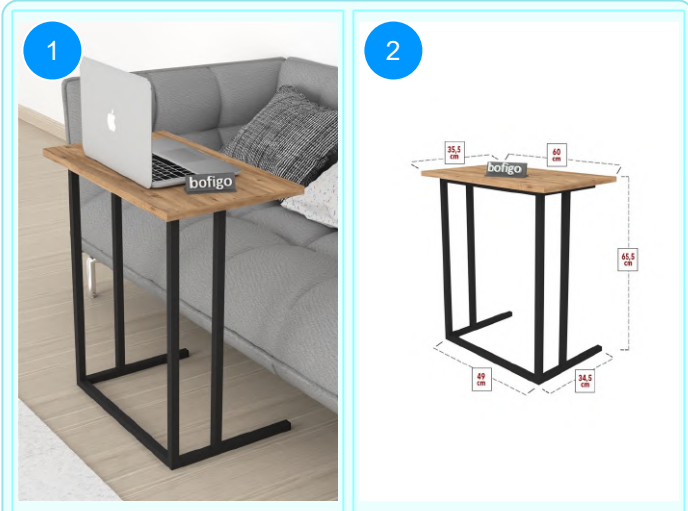

BOFIGO CATALOGUE | FURNITURES | TABLES | METAL LAPTOP TABLES

17-03-02 METAL LAPTOP TABLE

Colour	Width cm.	Height cm.	Depth cm.	Kg	CBM
PINE	60	65,5	35,5	4,3	0,0123

Top Surface Material: 18mm Melamine Faced Particle Board
Leg Material: 20*20 0,7mm profile
This product is delivered in one box.

CARTON NO: Carton 1
CARTON WEIGHT: 4,5 kg.
CARTON HEIGHT: 3,5 cm.
CARTON DEPTH: 52,4 cm.
CARTON WIDTH: 67,3 cm.