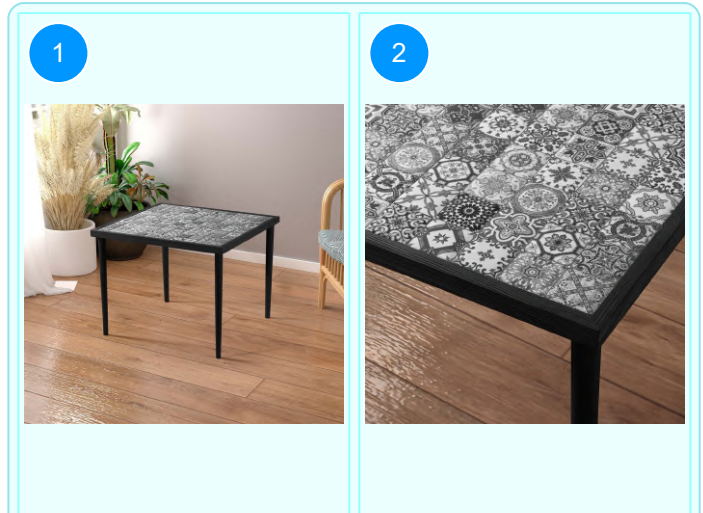

62*62 TILE PATTERNED TABLE 62*62

Colour	Width cm.	Height cm.	Depth cm.	Kg	CBM
BLACK	62	45	62	10	0,0357

Top Surface Material: 18mm Melamine Faced Particle Board
Leg Material: Hornbeam
This product is delivered in one box.

CARTON NO: Carton 1
CARTON WEIGHT: 10,2 kg.
CARTON HEIGHT: 7 cm.
CARTON DEPTH: 68 cm.
CARTON WIDTH: 75 cm.