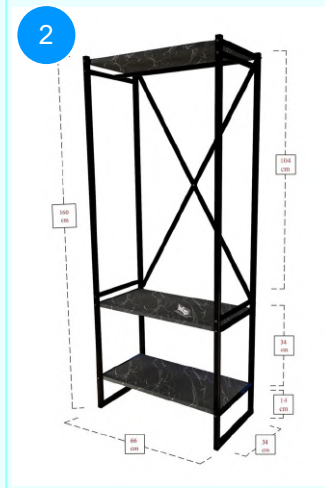

21-15-03 METAL COAT STAND, SHOE RACK

Colour	Width cm.	Height cm.	Depth cm.	Kg	CBM
BENDIR	66	160	34	12,2	0,0414

Top Surface Material: 18mm Melamine Faced Particle Board
Leg Material: 20*20*0,7 mm. Profile
This product is delivered in one box.

CARTON NO: Carton 1
CARTON WEIGHT: 12,4 kg.
CARTON HEIGHT: 7,3 cm.
CARTON DEPTH: 35,5 cm.
CARTON WIDTH: 160 cm.