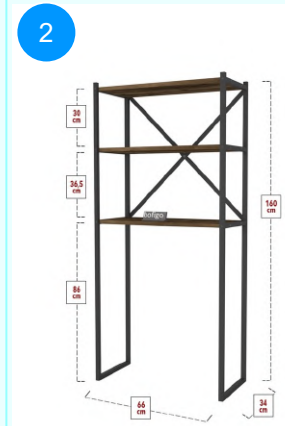

13-03-17 METAL BATHROOM ORGANIZER

Colour	Width cm.	Height cm.	Depth cm.	Kg	CBM
LIDYA	66	160	34	11	0,0418

Top Surface Material: 18mm Particle Board
Leg Material: 20*20 0,7mm profile
This product is delivered in one box.

CARTON NO: Carton 1
CARTON WEIGHT: 11,2 kg.
CARTON HEIGHT: 7,3 cm.
CARTON DEPTH: 35,5 cm.
CARTON WIDTH: 161,5 cm.