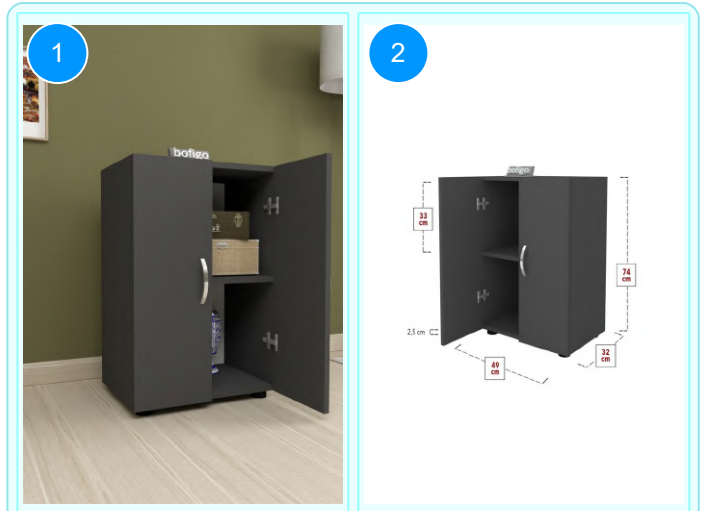

12-52-08 MULTIPURPOSE CABINET 2 SHELF

Colour	Width cm.	Height cm.	Depth cm.	Kg	CBM
ANTHRACITE	49	74	32	(2/1)8,8 (2/2) 7,3	0,0382

Top Surface Material: 18mm Melamine Faced Particle Board
This product is delivered in two boxes.

CARTON NO: Carton 1/2
CARTON WEIGHT:9 kg. / 7.5 kg.
CARTON HEIGHT: 9 cm. / 7.5 cm.
CARTON DEPTH: 34 cm. / 53 cm.
CARTON WIDTH: 80 cm. / 34,5 cm.