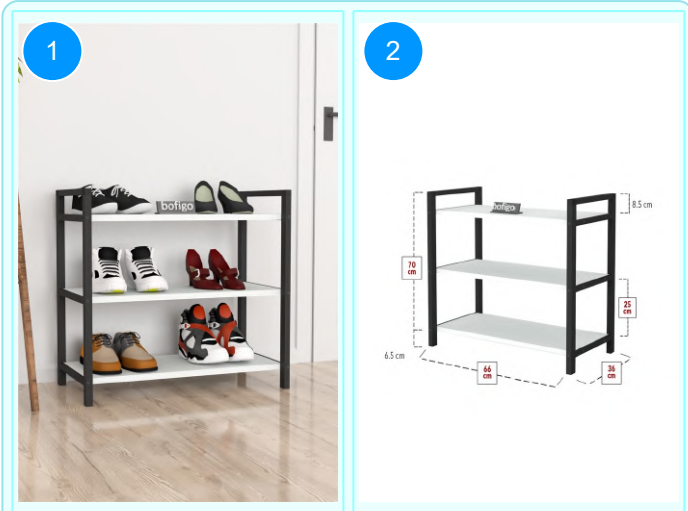

BOFIGO CATALOGUE | FURNITURES | SHOERACKS | 3 SHELVES METAL SHOE RACK

18-01-01 3 SHELVES METAL SHOE RACK

Colour	Width cm.	Height cm.	Depth cm.	Kg	CBM
WHITE	66	70	36	9,2	0,0346

Top Surface Material: 18mm Melamine Faced Particle Board
This product is delivered in one box.

CARTON NO: Carton 1
CARTON WEIGHT: 9,4 kg.
CARTON HEIGHT: 13 cm.
CARTON DEPTH: 37 cm.
CARTON WIDTH: 72 cm.