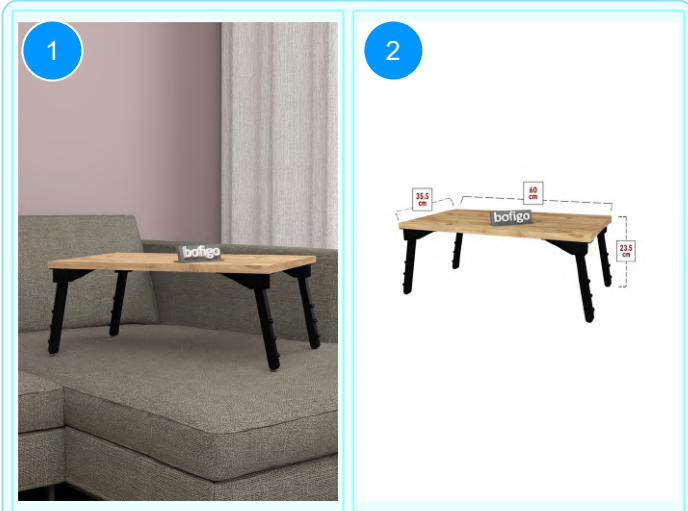

BOFIGO CATALOGUE | FURNITURES | TABLES | LAPTOP TABLES

17-01-02 LAPTOP TABLE

Colour	Width cm.	Height cm.	Depth cm.	Kg	CBM
PINE	60	23,5	35,5	3,1	

Top Surface Material: 18mm Melamine Faced Particle Board
Leg Material: Plastic Foot
This product is delivered in one box.

CARTON NO: Carton 1
CARTON WEIGHT: 3,3 kg.
CARTON HEIGHT: 5,5 cm.
CARTON DEPTH: 38,2 cm.
CARTON WIDTH: 66,3 cm.