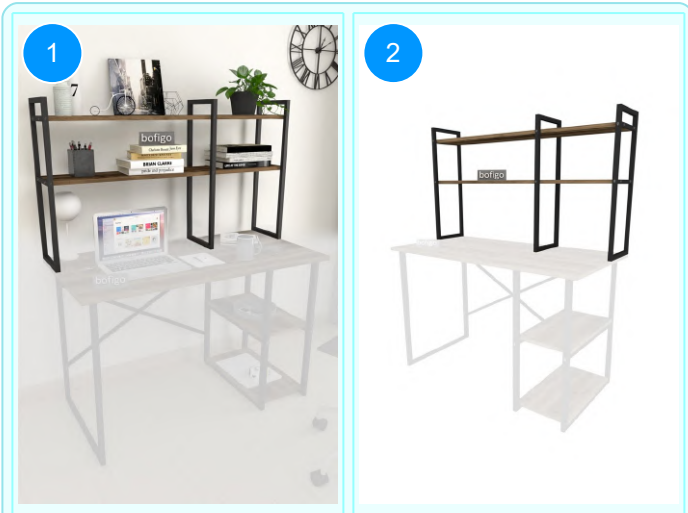

13-02-17 METAL DESK TOP BOOKSHELF

Colour	Width cm.	Height cm.	Depth cm.	Kg	CBM
LIDYA	120	70	20	6,9	0,0181

Top Surface Material: 18mm Melamine Faced Particle Board
Leg Material: 20*20/30 0,7mm profile
This product is delivered in one box.

CARTON NO:Carton 1
CARTON WEIGHT: 7,1 kg.
CARTON HEIGHT: 7 cm.
CARTON WIDTH: 123 cm.
CARTON DEPTH: 21 cm.