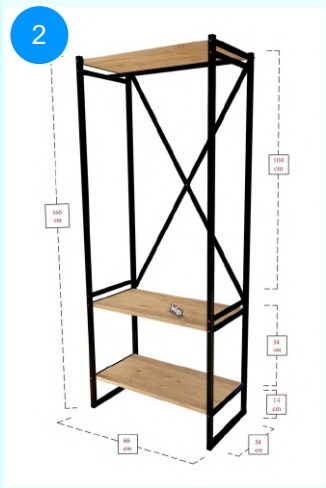

21-15-02 METAL COAT STAND, SHOE RACK

Colour	Width cm.	Height cm.	Depth cm.	Kg	CBM
PINE	66	160	34	12,2	0,0414

Top Surface Material: 18mm Melamine Faced Particle Board
Leg Material: 20*20*0,7 mm. Profile
This product is delivered in one box.

CARTON NO: Carton 1
CARTON WEIGHT: 12,4 kg.
CARTON HEIGHT: 7,3 cm.
CARTON DEPTH: 35,5 cm.
CARTON WIDTH: 160 cm.