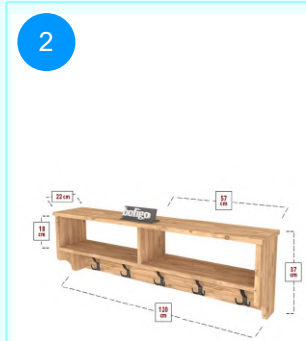

21-11-02 WALL MOUNTED CLOTHES HANGER 120 CM

Colour	Width cm.	Height cm.	Depth cm.	Kg	CBM
PINE	120	37	22	10,5	0,0288

Top Surface Material: 18mm Melamine Faced Particle Board
This product is delivered in one box.

CARTON NO: Carton 1
CARTON WEIGHT: 10,7 kg.
CARTON HEIGHT: 9 cm.
CARTON DEPTH: 25,5 cm.
CARTON WIDTH: 125,5 cm.