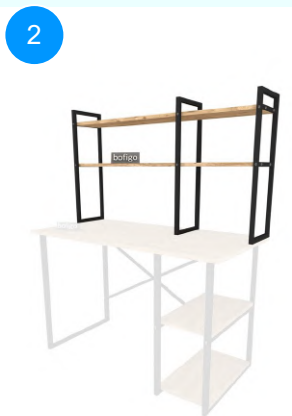

13-02-02 METAL DESK TOP BOOKSHELF

Colour	Width cm.	Height cm.	Depth cm.	Kg	CBM
PINE	120	70	20	6,9	0,0181

Top Surface Material: 18mm Melamine Faced Particle Board
Leg Material: 20*20/30 0,7mm profile
This product is delivered in one box.

CARTON NO:Carton 1
CARTON WEIGHT: 7,1 kg.
CARTON HEIGHT: 7 cm.
CARTON WIDTH: 123 cm.
CARTON DEPTH: 21 cm.