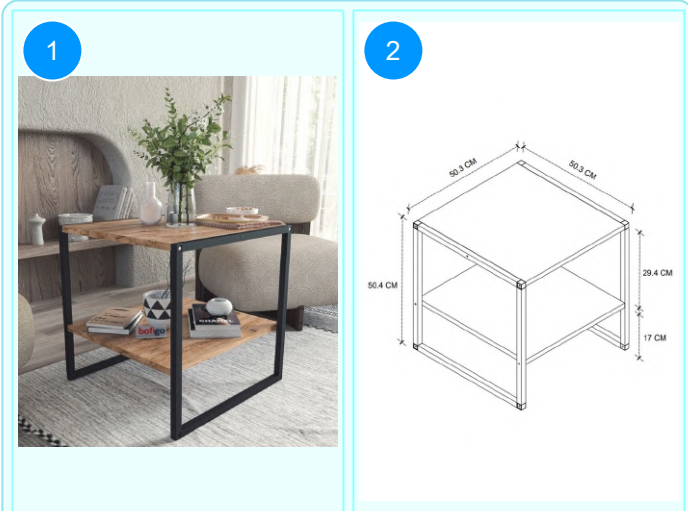

BOFIGO CATALOGUE | FURNITURES | TABLES | 50*50 METAL COFFEE TABLE

22-02-02-91-17-35-5 50*50 METAL COFFEE TABLE

Colour	Width cm.	Height cm.	Depth cm.	Kg	CBM
PINE	55	9	56,3	7,3	0,028

Top Surface Material: 18mm Melamine Faced Particle Board
This product is delivered in one box.

CARTON NO: 1
CARTON WEIGHT: 7,3 kg.
CARTON HEIGHT: 9 cm.
CARTON DEPTH: 56,3 cm.
CARTON WIDTH: 55 cm.