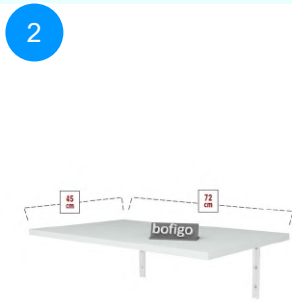

24-01-01 WALL MOUNTED 72x45 CM TABLE

Colour	Width cm.	Height cm.	Depth cm.	Kg	CBM
WHITE	72		45	5	0,0126

Top Surface Material: 18mm Melamine Faced Particle Board
This product is delivered in one box.

CARTON NO:Carton 1
CARTON WEIGHT: 5,2 kg.
CARTON HEIGHT: 3,1 cm.
CARTON WIDTH: 83 cm.
CARTON DEPTH: 48,8 cm.