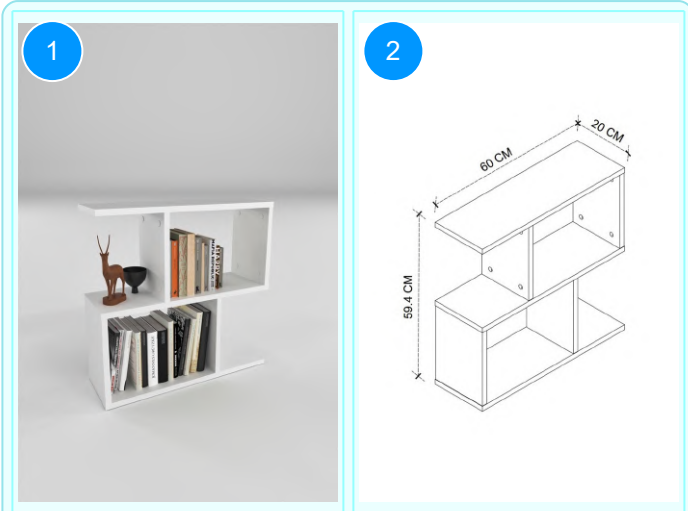

BOFIGO CATALOGUE | FURNITURES | TABLES | SIDE TABLE WITH BOOKSHELF

22-01-07-72 SIDE TABLE WITH BOOKSHELF

Colour	Width cm.	Height cm.	Depth cm.	Kg	CBM
WHITE	60	59,4	20	6	

Top Surface Material: 18mm Melamine Faced Particle Board
This product is delivered in one box.

CARTON NO: 1
CARTON WEIGHT: 6,6 kg.
CARTON HEIGHT: 11 cm.
CARTON DEPTH: 24 cm.
CARTON WIDTH: 65 cm.