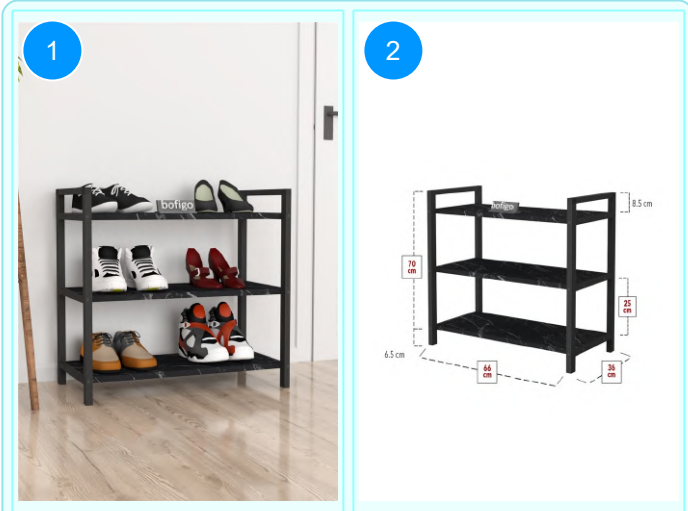

BOFIGO CATALOGUE | FURNITURES | SHOERACKS | 3 SHELVES METAL SHOE RACK

18-01-03 3 SHELVES METAL SHOE RACK

Colour	Width cm.	Height cm.	Depth cm.	Kg	CBM
BENDIR	66	70	36	9,2	0,0346

Top Surface Material: 18mm Melamine Faced Particle Board
This product is delivered in one box.

CARTON NO: Carton 1
CARTON WEIGHT: 9,4 kg.
CARTON HEIGHT: 13 cm.
CARTON DEPTH: 37 cm.
CARTON WIDTH: 72 cm.