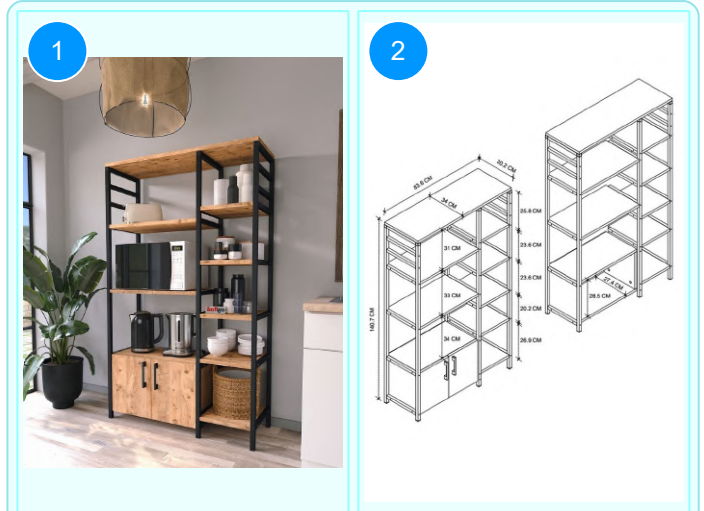

13-05-17-35-52-55-71 KITCHEN SHELF

Colour	Width cm.	Height cm.	Depth cm.	Kg	CBM
PINE	83,6	140,7	30,2	26,28	0,082

Top Surface Material: 18mm Particle Board
This product is delivered in two boxes.

CARTON NO: 1
CARTON WEIGHT: 25,2 kg.
CARTON HEIGHT: 15,8 cm.
CARTON DEPTH: 34,9
CARTON WIDTH: 144,2