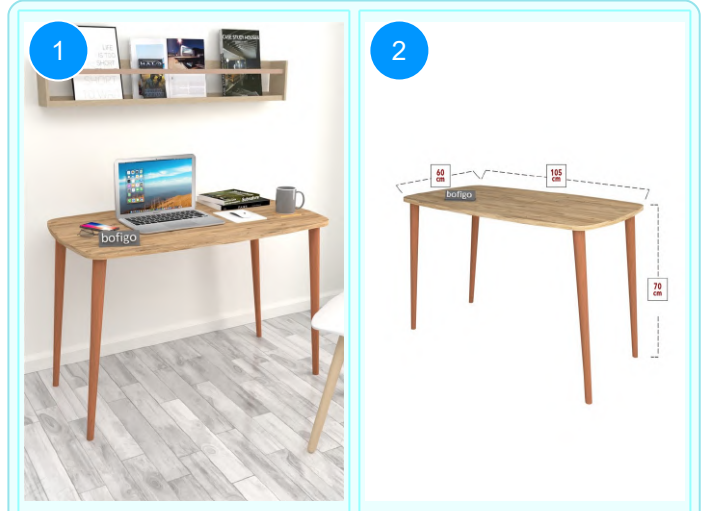

20-21-02 60X105 WOODEN TABLE

Colour	Width cm.	Height cm.	Depth cm.	Kg	CBM
PINE	105	70	60	9,2	0,0556

Top Surface Material: 18mm Melamine Faced Particle Board
Leg Material: Wooden Conical Leg
This product is delivered in one box.

CARTON NO:Carton 1
CARTON WEIGHT: 9,2 kg.
CARTON HEIGHT: 7,8 cm.
CARTON WIDTH: 111,5 cm
CARTON DEPTH:64 cm.