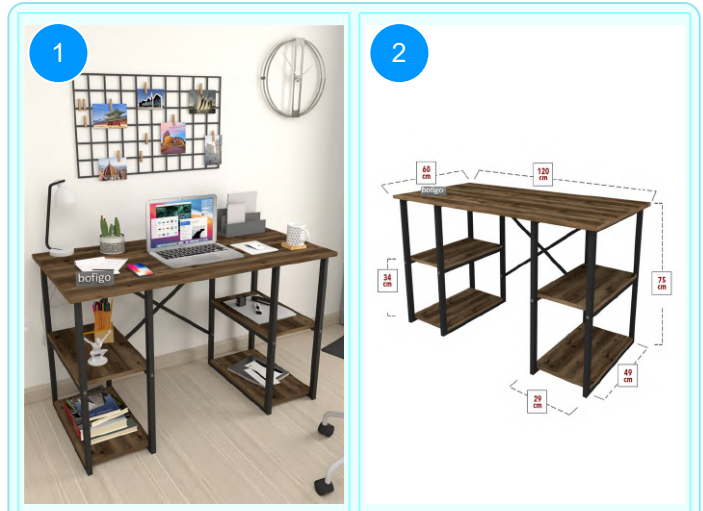

20-04-17 60X120 4 SHELVES METAL STUDY DESK

Colour	Width cm.	Height cm.	Depth cm.	Kg	CBM
LIDYA	120	75	60	21,4	0,0623

Top Surface Material: 18mm Melamine Faced Particle Board
This product is delivered in one box.

CARTON NO:Carton 1
CARTON WEIGHT: 21,6 kg.
CARTON HEIGHT: 7,8 cm.
CARTON WIDTH: 124,4 cm
CARTON DEPTH:64,2 cm.