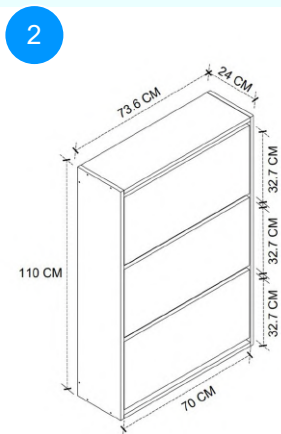

18-03-08 DECORATIVE SHOERACK

Colour	Width cm.	Height cm.	Depth cm.	Kg	CBM
ANTHRACITE	73,6	110	24	(2/1)11,8 (2/2)11,1	0,0670

Top Surface Material: 18mm Melamine Faced Particle Board
This product is delivered in two boxes.

CARTON NO: Carton 1/2
CARTON WEIGHT: 12 kg. / 11,3 kg.
CARTON HEIGHT: 10,3 cm. / 12,5 cm.
CARTON DEPTH: 36,5 cm. / 26 cm.
CARTON WIDTH: 76 cm. / 118 cm.