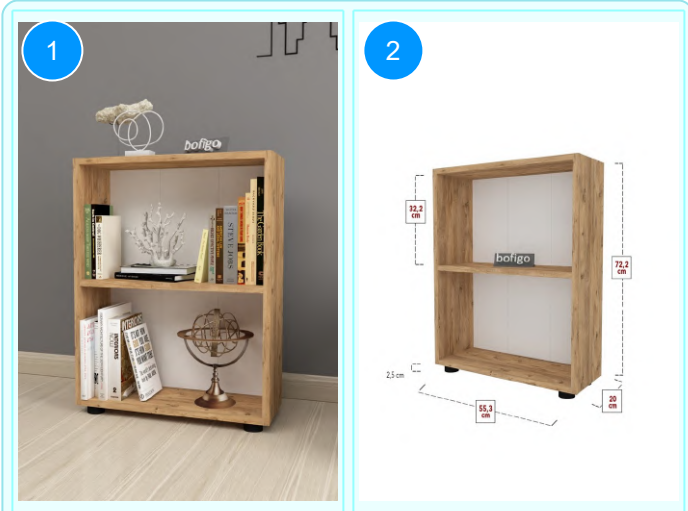

BOFIGO CATALOGUE | FURNITURES | BOOKSHELVES | 2 SHELVES CHIPBOARD BOOKSHELF

15-06-02 2 SHELVES CHIPBOARD BOOKSHELF

Colour	Width cm.	Height cm.	Depth cm.	Kg	CBM
PINE	55,3	72,2	20	7,2	

Top Surface Material: 18mm Melamine Faced Particle Board
This product is delivered in one box.

CARTON NO:Carton 1
CARTON WEIGHT: 7,4 kg.
CARTON HEIGHT: 13,5 cm.
CARTON WIDTH: 76 cm.
CARTON DEPTH: 24,5 cm.