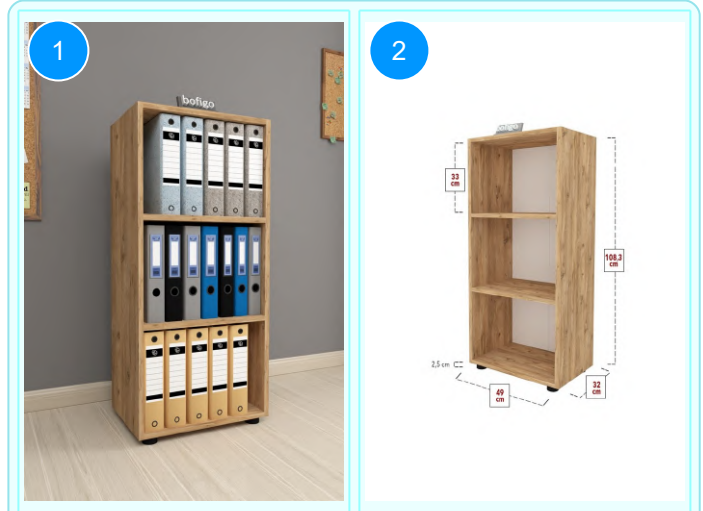

13-23-02 FOLDER WITH 3 SHELVES

Colour	Width cm.	Height cm.	Depth cm.	Kg	CBM
PINE	49	108,3	32	12,5	0,0398

Top Surface Material: 18mm Melamine Faced Particle Board
This product is delivered in one box.

CARTON NO: Carton 1
CARTON WEIGHT: 11,2 kg.
CARTON HEIGHT: 13,5 cm.
CARTON DEPTH: 26 cm.
CARTON WIDTH: 113,5 cm.