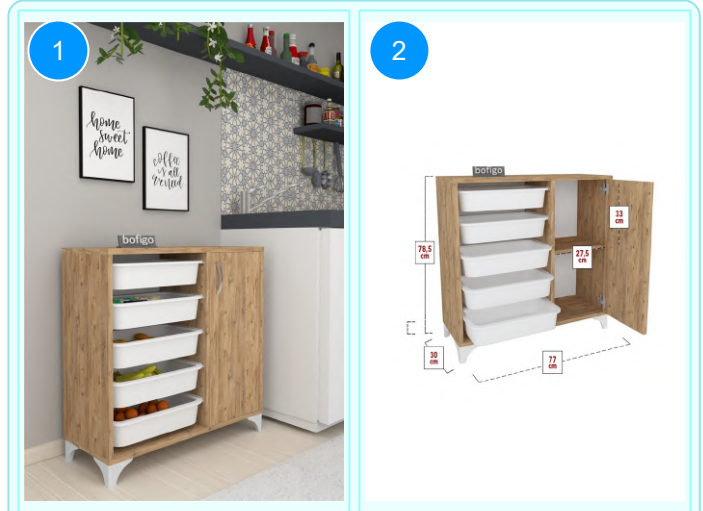

12-02-02 5 BASKETS MULTIFUNCTIONAL CABINET

Colour	Width cm.	Height cm.	Depth cm.	Kg	CBM
PINE	77	78,5	30	(2/1)16,4 (2/2)2,4	0,0719

Top Surface Material: 18mm Melamine Faced Particle Board
This product is delivered in two boxes.

CARTON NO: Carton 1/2
CARTON WEIGHT: 2,6 kg. / 16,8 kg.
CARTON HEIGHT: 16,5 cm. / 16 cm.
CARTON DEPTH: 31,5 cm. / 35,9 cm.
CARTON WIDTH: 41,5 cm. / 87,5 cm.