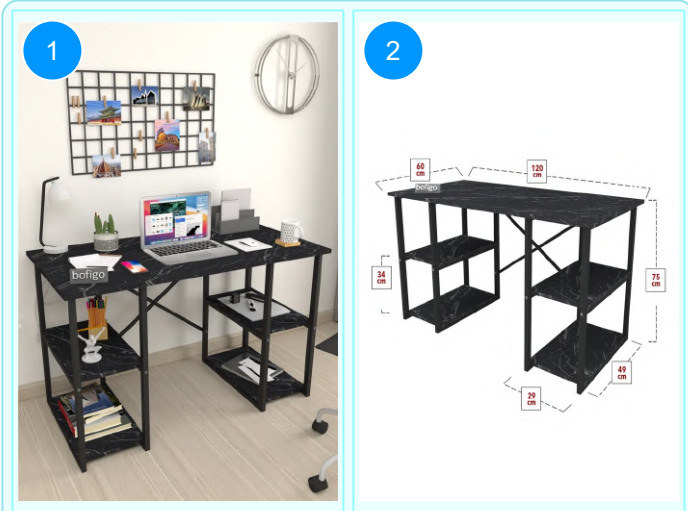

BOFIGO CATALOGUE | FURNITURES | DESKS | 60X120 4 SHELVES METAL STUDY DESK

20-04-03 60X120 4 SHELVES METAL STUDY DESK

Colour	Width cm.	Height cm.	Depth cm.	Kg	CBM
BENDIR	120	75	60	21,4	0,0623

Top Surface Material: 18mm Melamine Faced Particle Board
This product is delivered in one box.

CARTON NO:Carton 1
CARTON WEIGHT: 21,6 kg.
CARTON HEIGHT: 7,8 cm.
CARTON WIDTH: 124,4 cm
CARTON DEPTH:64,2 cm.