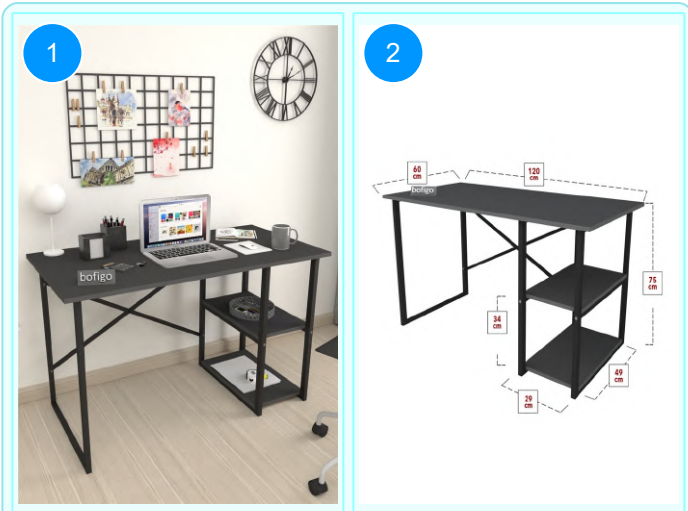

20-02-08 2 SHELVES METAL STUDY DESK

Colour	Width cm.	Height cm.	Depth cm.	Kg	CBM
ANTHRACITE	120	75	60	17	0,0623

Top Surface Material: 18mm Melamine Faced Particle Board
This product is delivered in one box.

CARTON NO:Carton 1
CARTON WEIGHT: 17,3 kg.
CARTON HEIGHT: 7,8 cm.
CARTON WIDTH: 124,4 cm
CARTON DEPTH:64,2 cm.