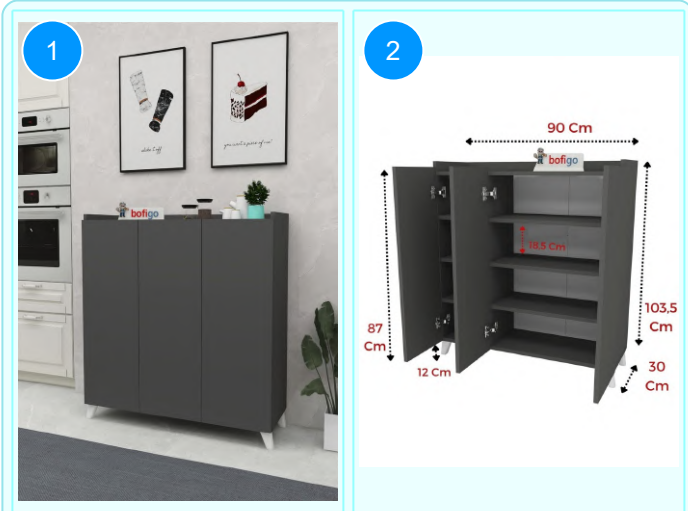

12-30-08 MULTIFUNCTIONEL CABINET WITH 3 DOORS

Colour	Width cm.	Height cm.	Depth cm.	Kg	CBM
ANTHRACITE	90	103,5	30	(2/1)18,2 (2/2)17,5	0,0659

Top Surface Material: 18mm Melamine Faced Particle Board
This product is delivered in two boxes.

CARTON NO: Carton 1/2
CARTON WEIGHT: 18,4 kg. / 17,7 kg.
CARTON HEIGHT: 12 cm. / 14,2 cm.
CARTON DEPTH: 37,7 cm. / 35,5 cm.
CARTON WIDTH: 97,8 cm. / 92 cm.