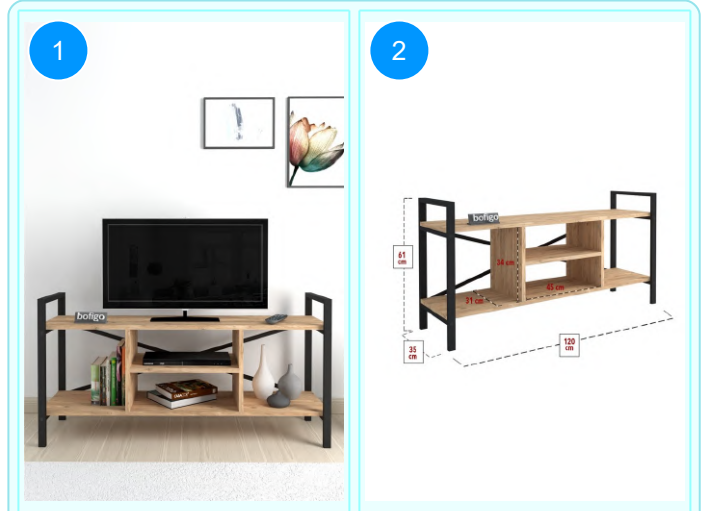

11-01-02 TV STAND

Colour	Width cm.	Height cm.	Depth cm.	Kg	CBM
PINE	120	61	35	15,4	0,0518

Top Surface Material: 18mm Melamine Faced Particle Board
This product is delivered in one box.

CARTON NO: Carton 1
CARTON WEIGHT: 15,6 kg.
CARTON HEIGHT: 10,5 cm.
CARTON DEPTH: 38,3 cm.
CARTON WIDTH: 128,8 cm.