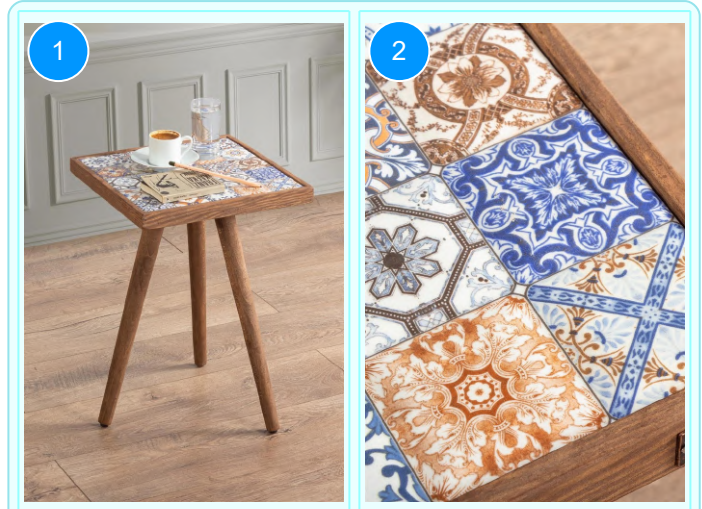

32*32 TILE PATTERNED TABLE 32*32

Colour	Width cm.	Height cm.	Depth cm.	Kg	CBM
WALNUT	32	45	32	3,5	0,0137

Top Surface Material: 18mm Melamine Faced Particle Board
Leg Material: Hornbeam
This product is delivered in one box.

CARTON NO: Carton 1
CARTON WEIGHT: 3,7 kg.
CARTON HEIGHT: 10 cm.
CARTON DEPTH: 37 cm.
CARTON WIDTH: 37 cm.