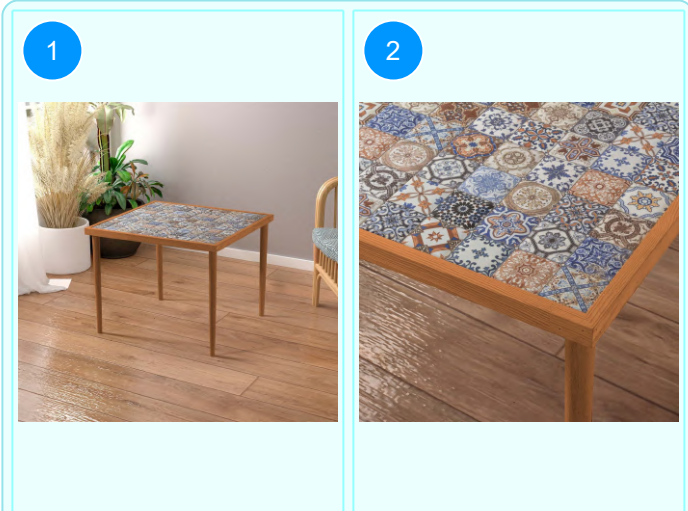

BOFIGO CATALOGUE | FURNITURES | TILE PATTERNED TABLES | 62*62 TILE PATTERNED TABLE

62*62 TILE PATTERNED TABLE 62*62

Colour	Width cm.	Height cm.	Depth cm.	Kg	CBM
BEECH	62	45	62	10	0,0357

Top Surface Material: 18mm Melamine Faced Particle Board
Leg Material: Hornbeam
This product is delivered in one box.

CARTON NO: Carton 1
CARTON WEIGHT: 10,2 kg.
CARTON HEIGHT: 7 cm.
CARTON DEPTH: 68 cm.
CARTON WIDTH: 75 cm.