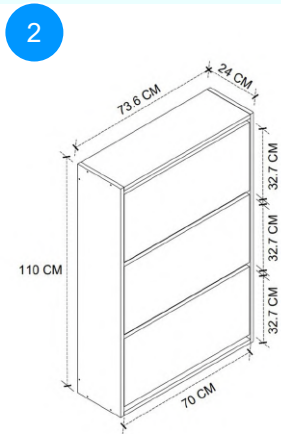

18-03-01 DECORATIVE SHOERACK

Colour	Width cm.	Height cm.	Depth cm.	Kg	CBM
WHITE	73,6	110	24	(2/1)11,8 (2/2)11,1	0,0670

Top Surface Material: 18mm Melamine Faced Particle Board
This product is delivered in two boxes.

CARTON NO: Carton 1/2
CARTON WEIGHT: 12 kg. / 11,3 kg.
CARTON HEIGHT: 10,3 cm. / 12,5 cm.
CARTON DEPTH: 36,5 cm. / 26 cm.
CARTON WIDTH: 76 cm. / 118 cm.