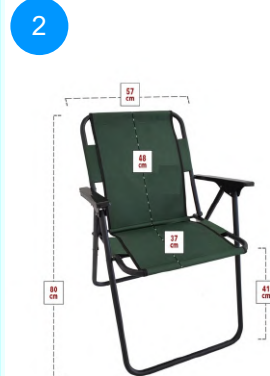

1223-236-5-91 FOLDABLE CHAIR

Colour	Width cm.	Height cm.	Depth cm.	Kg	CBM
GREEN	50	80	50	2	0,0205

Leg Material: 19*0,7mm profile
This product is delivered in one box.

CARTON NO: Carton 1
CARTON WEIGHT: 2,5 kg.
CARTON HEIGHT: 7,5 cm.
CARTON DEPTH: 55,5 cm.
CARTON WIDTH: 72 cm.