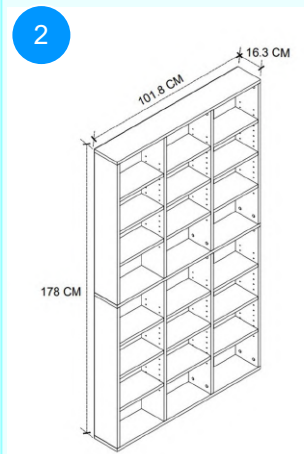

22-01-07-72-13 MULTI SHELVES BOOKSHELF

Colour	Width cm.	Height cm.	Depth cm.	Kg	CBM
WHITE	101,8	178	16,3	20	

Top Surface Material: 18mm Melamine Faced Particle Board
This product is delivered in two boxes.

CARTON NO: 1&2
CARTON WEIGHT: 16 / 17,1 kg.
CARTON HEIGHT: 18,5 / 11,5 cm.
CARTON DEPTH: 20,5 / 38,5 cm.
CARTON WIDTH: 108 / 94 cm.