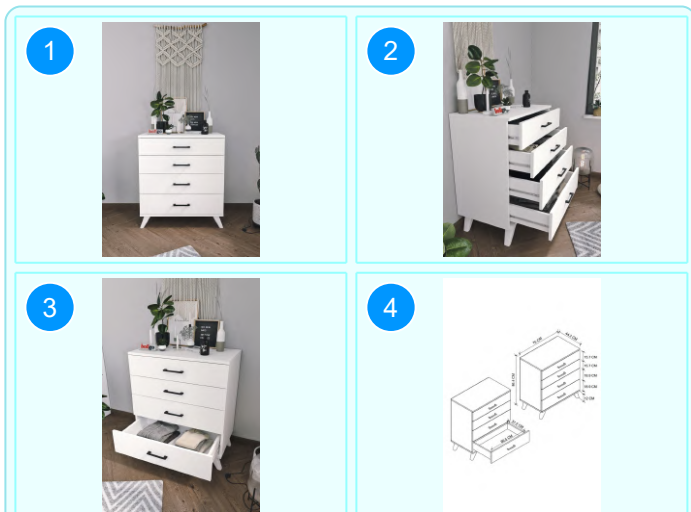

BOFIGO CATALOGUE | FURNITURES | DRESSERS

27-02-01 DRESSER WITH LEG

Colour	Width cm.	Height cm.	Depth cm.	Kg	CBM
WHITE	76	85	44,2	40	0,095

Top Surface Material: 18mm Melamine Faced Particle Board
This product is delivered in two boxes.

CARTON NO	CARTON WEIGHT	CARTON HEIGHT
Carton 1	21 kg.	12,4 cm.
Carton 2	17 kg.	13,4 cm.