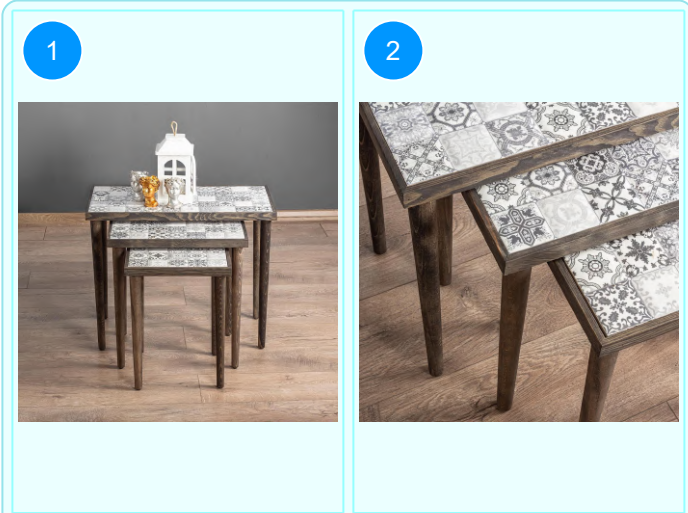

BOFIGO CATALOGUE | FURNITURES | TILE PATTERNED TABLES | 3 SET TILE PATTERNED TABLE

25*30 3 SET TILE PATTERNED TABLE

Colour	Width cm.	Height cm.	Depth cm.	Kg	CBM
BLACK	62	50	32	15	0,0530

Top Surface Material: 18mm Melamine Faced Particle Board
Leg Material: Hornbeam
This product is delivered in one box.

CARTON NO: Carton 1
CARTON WEIGHT: 15,2 kg.
CARTON HEIGHT: 10 cm.
CARTON DEPTH: 106 cm.
CARTON WIDTH: 50 cm.