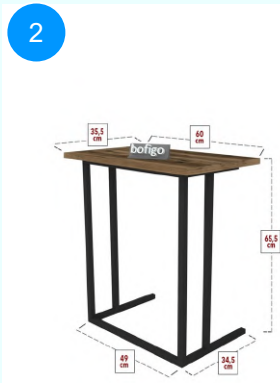

17-03-17 METAL LAPTOP TABLE

Colour	Width cm.	Height cm.	Depth cm.	Kg	CBM
LIDYA	60	65,5	35,5	4,3	0,0123

Top Surface Material: 18mm Melamine Faced Particle Board
Leg Material: 20*20 0,7mm profile
This product is delivered in one box.

CARTON NO: Carton 1
CARTON WEIGHT: 4.5 kg.
CARTON HEIGHT: 3.5 cm.
CARTON DEPTH: 52.4 cm.
CARTON WIDTH: 67,3 cm.