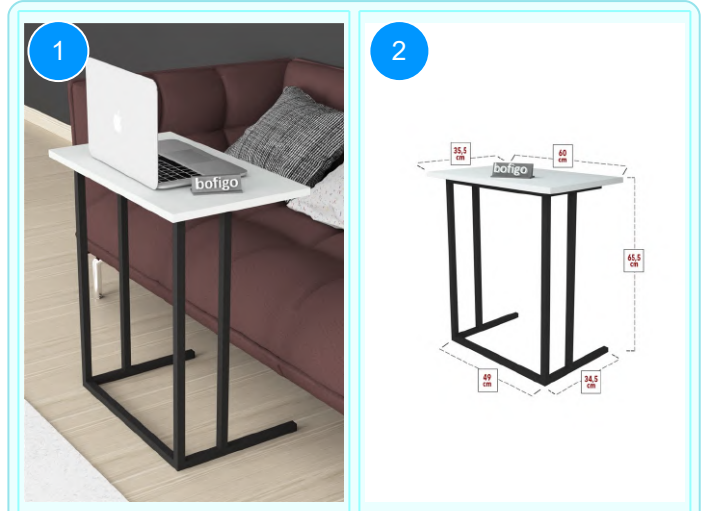

17-03-01 METAL LAPTOP TABLE

Colour	Width cm.	Height cm.	Depth cm.	Kg	CBM
WHITE	60	65,5	35,5	4,3	0,0123

Top Surface Material: 18mm Melamine Faced Particle Board
Leg Material: 20*20 0,7mm profile
This product is delivered in one box.

CARTON NO: Carton 1
CARTON WEIGHT: 4,5 kg.
CARTON HEIGHT: 3,5 cm.
CARTON DEPTH: 52,4 cm.
CARTON WIDTH: 67,3 cm.