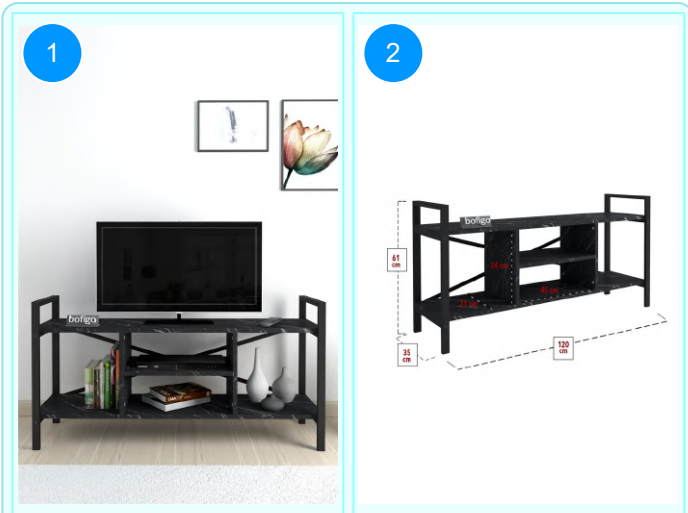

11-01-03 TV STAND

Colour	Width cm.	Height cm.	Depth cm.	Kg	CBM
BENDIR	120	61	35	15,4	0,0518

Top Surface Material: 18mm Melamine Faced Particle Board
This product is delivered in one box.

CARTON NO: Carton 1
CARTON WEIGHT: 15,6 kg.
CARTON HEIGHT: 10,5 cm.
CARTON DEPTH: 38,3 cm.
CARTON WIDTH: 128,8 cm.