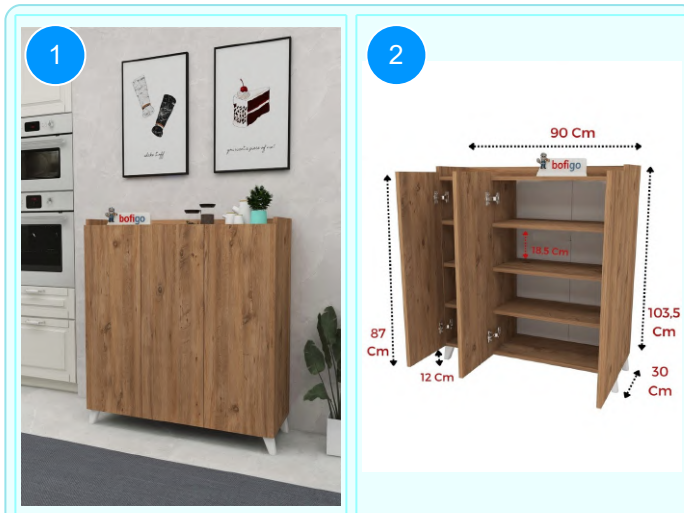

12-30-02 MULTIFUNCTIONEL CABINET WITH 3 DOORS

Colour	Width cm.	Height cm.	Depth cm.	Kg	CBM
PINE	90	103,5	30	(2/1)18,2 (2/2)17,5	0,0659

Top Surface Material: 18mm Melamine Faced Particle Board
This product is delivered in two boxes.

CARTON NO: Carton 1/2
CARTON WEIGHT:18,4 kg. / 17,7 kg.
CARTON HEIGHT: 12 cm. / 14,2 cm.
CARTON DEPTH: 37,7 cm./ 35,5 cm.
CARTON WIDTH: 97,8 cm. / 92 cm.