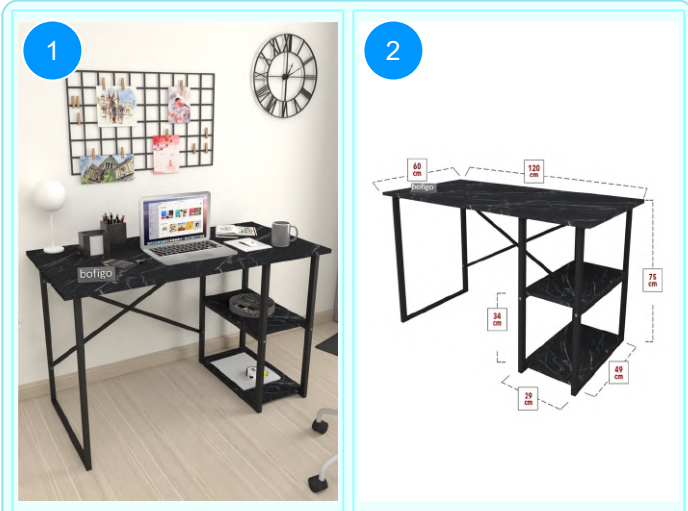

BOFIGO CATALOGUE | FURNITURES | DESKS | 2 SHELVES METAL STUDY DESKS

20-02-03 2 SHELVES METAL STUDY DESK

Colour	Width cm.	Height cm.	Depth cm.	Kg	CBM
BENDIR	120	75	60	17	0,0623

Top Surface Material: 18mm Melamine Faced Particle Board
This product is delivered in one box.

CARTON NO:Carton 1
CARTON WEIGHT: 17,3 kg.
CARTON HEIGHT: 7,8 cm.
CARTON WIDTH: 124,4 cm
CARTON DEPTH:64,2 cm.