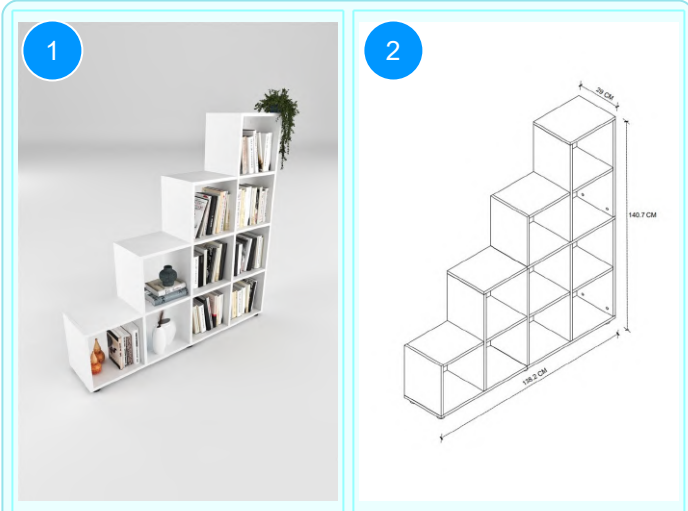

15-12-01-83 10 SHELVES - STAIR BOOKCASE

Colour	Width cm.	Height cm.	Depth cm.	Kg	CBM
WHITE	138,2	140	29	9	0,0147

Top Surface Material: 18mm Melamine Faced Particle Board
This product is delivered in two boxes.

CARTON NO: 1 & 2
CARTON WEIGHT: 18 / 13 kg.
CARTON HEIGHT: 16 / 12,5 cm.
CARTON WIDTH: 75 / 72 cm.
CARTON DEPTH: 33,5 / 33,5 cm.