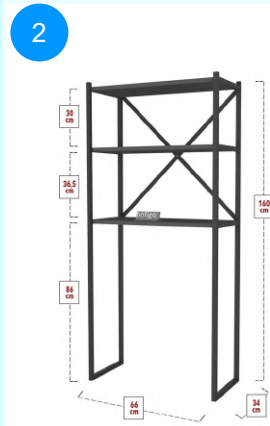

13-03-08 METAL BATHROOM ORGANIZER

Colour	Width cm.	Height cm.	Depth cm.	Kg	CBM
ANTHRACITE	66	160	34	11	0,0418

Top Surface Material: 18mm Particle Board
Leg Material: 20*20 0,7mm profile
This product is delivered in one box.

CARTON NO: Carton 1
CARTON WEIGHT: 11,2 kg.
CARTON HEIGHT: 7,3 cm.
CARTON DEPTH: 35,5 cm.
CARTON WIDTH: 161,5 cm.