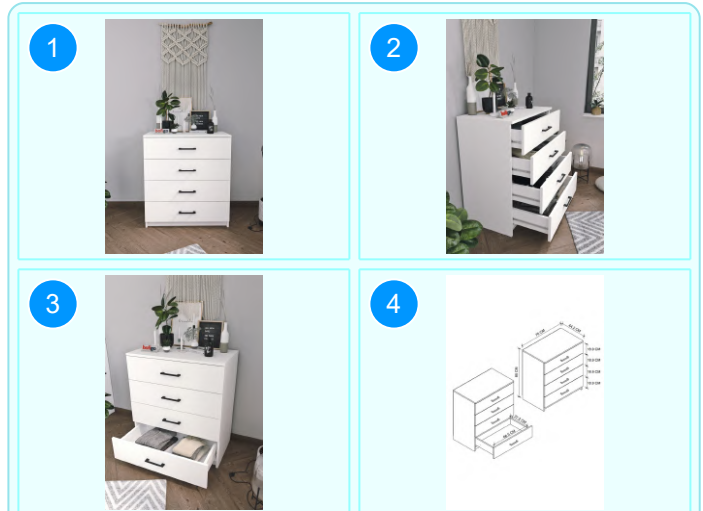

27-01-01 DRESSER

Colour	Width cm.	Height cm.	Depth cm.	Kg	CBM
WHITE	76	85	44,2	40	0,095

Top Surface Material: 18mm Melamine Faced Particle Board
This product is delivered in two boxes.

CARTON NO	CARTON WEIGHT	CARTON HEIGHT
Carton 1	20 kg.	12,8 cm.
Carton 2	20 kg.	11,4 cm.