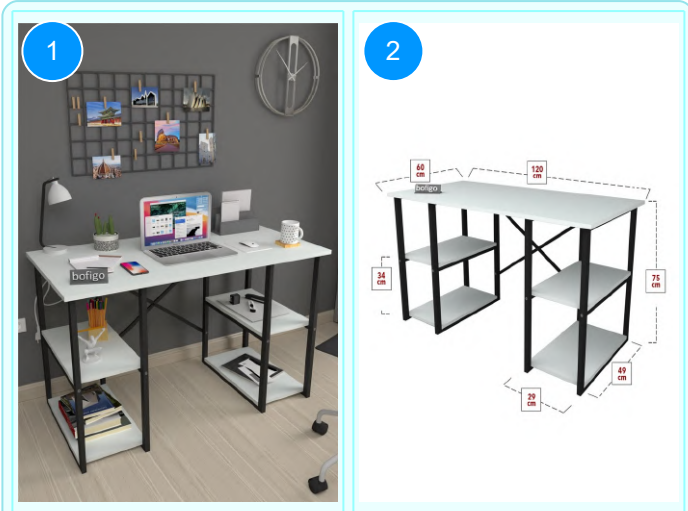

BOFIGO CATALOGUE | FURNITURES | DESKS | 60X120 4 SHELVES METAL STUDY DESK

20-04-01 60X120 4 SHELVES METAL STUDY DESK

Colour	Width cm.	Height cm.	Depth cm.	Kg	CBM
WHITE	120	75	60	21,4	0,0623

Top Surface Material: 18mm Melamine Faced Particle Board
This product is delivered in one box.

CARTON NO:Carton 1
CARTON WEIGHT: 21,6 kg.
CARTON HEIGHT: 7,8 cm.
CARTON WIDTH: 124,4 cm
CARTON DEPTH:64,2 cm.