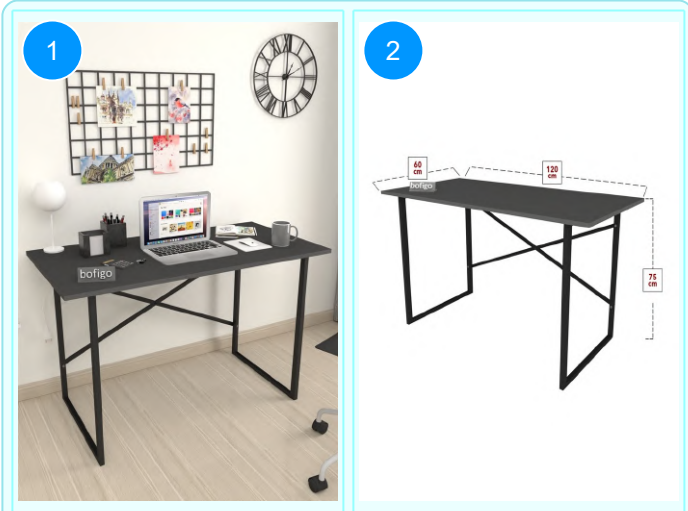

BOFIGO CATALOGUE | FURNITURES | DESKS | 60X120 METAL STUDY DESKS

20-05-08 60X120 METAL STUDY DESK

Colour	Width cm.	Height cm.	Depth cm.	Kg	CBM
ANTHRACITE	120	75	60	11,3	0,0510

Top Surface Material: 18mm Melamine Faced Particle Board
This product is delivered in one box.

CARTON NO:Carton 1
CARTON WEIGHT: 11,5 kg.
CARTON HEIGHT: 6 cm.
CARTON WIDTH: 126 cm
CARTON DEPTH:67,5 cm.