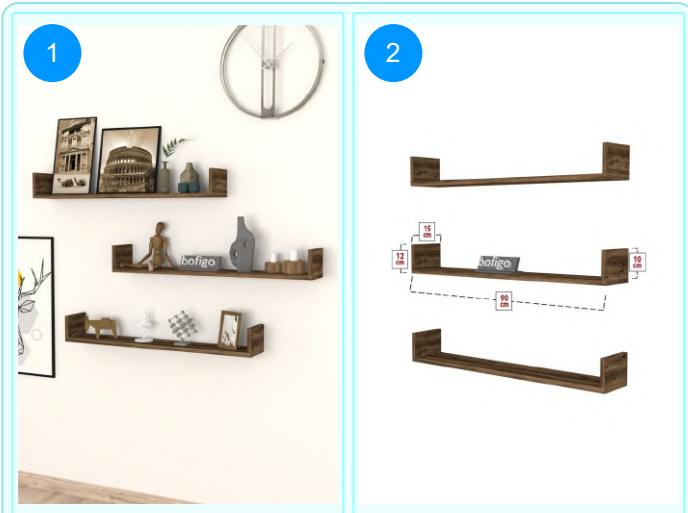

BOFIGO CATALOGUE | FURNITURES | CLOTHES HANGERS | FLYING SHELVES

13-12-17 FLYING SHELF 90 CM

Colour	Width cm.	Height cm.	Depth cm.	Kg	CBM
LIDYA	90	10	15	6,5	0,0201

Top Surface Material: 18mm Melamine Faced Particle Board
This product is delivered in one box.

CARTON NO: Carton 1
CARTON WEIGHT: 6,7 kg.
CARTON HEIGHT: 11 cm.
CARTON DEPTH: 18,8 cm.
CARTON WIDTH: 97,3 cm.