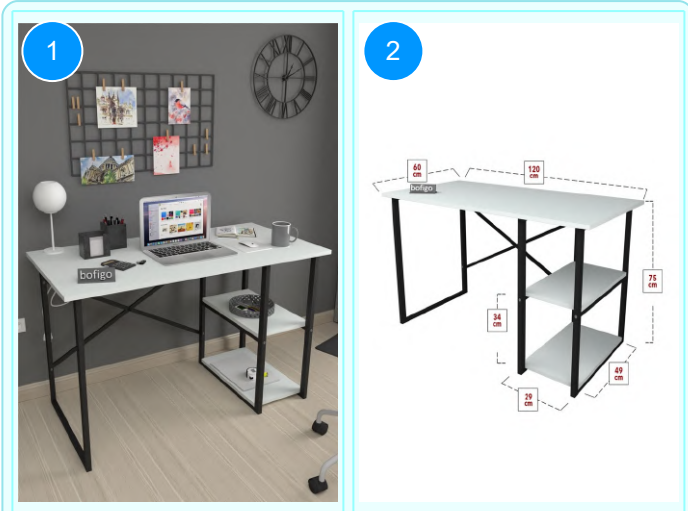

BOFIGO CATALOGUE | FURNITURES | DESKS | 2 SHELVES METAL STUDY DESKS

20-02-01 2 SHELVES METAL STUDY DESK

Colour	Width cm.	Height cm.	Depth cm.	Kg	CBM
WHITE	120	75	60	17	0,0623

Top Surface Material: 18mm Melamine Faced Particle Board
This product is delivered in one box.

CARTON NO:Carton 1
CARTON WEIGHT: 17,3 kg.
CARTON HEIGHT: 7,8 cm.
CARTON WIDTH: 124,4 cm
CARTON DEPTH:64,2 cm.