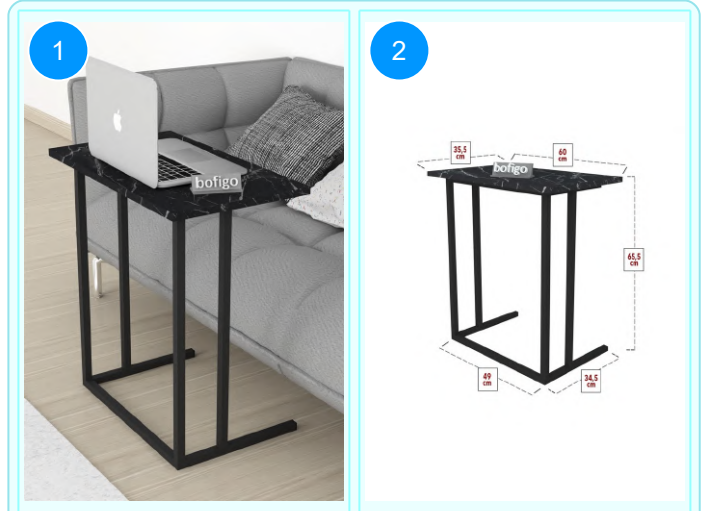

17-03-03 METAL LAPTOP TABLE

Colour	Width cm.	Height cm.	Depth cm.	Kg	CBM
BENDIR	60	65,5	35,5	4,3	0,0123

Top Surface Material: 18mm Melamine Faced Particle Board
Leg Material: 20*20 0,7mm profile
This product is delivered in one box.

CARTON NO: Carton 1
CARTON WEIGHT: 4,5 kg.
CARTON HEIGHT: 3,5 cm.
CARTON DEPTH: 52,4 cm.
CARTON WIDTH: 67,3 cm.