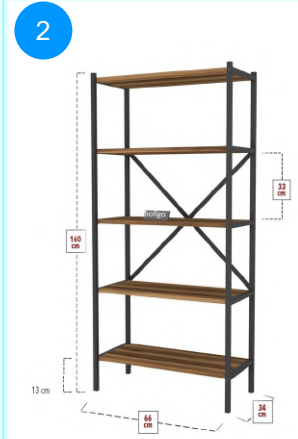

13-05-07 5 SHELVES KITCHEN ORGANIZER

Colour	Width cm.	Height cm.	Depth cm.	Kg	CBM
WALNUT	66	160	34	15,8	0,0638

Top Surface Material: 18mm Particle Board
Leg Material: 20*20 0,7mm profile
This product is delivered in one box.

CARTON NO: Carton 1
CARTON WEIGHT: 16 kg.
CARTON HEIGHT: 11 cm.
CARTON DEPTH: 36 cm.
CARTON WIDTH: 161 cm.