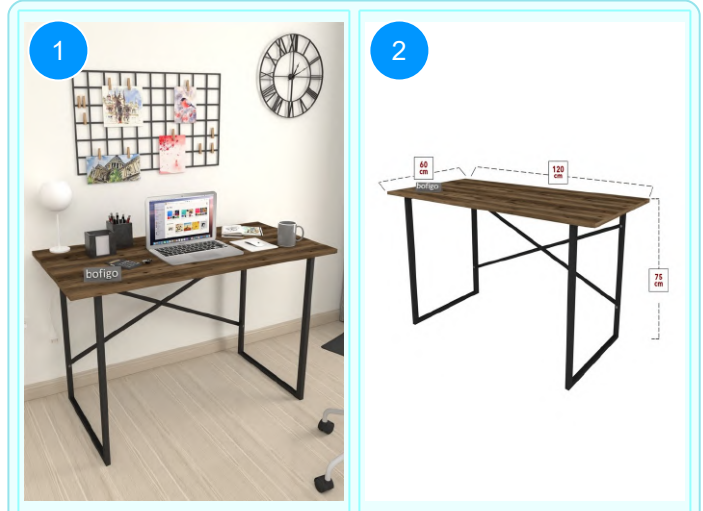

20-05-17 60X120 METAL STUDY DESK

Colour	Width cm.	Height cm.	Depth cm.	Kg	CBM
LIDYA	120	75	60	11,3	0,0510

Top Surface Material: 18mm Melamine Faced Particle Board
This product is delivered in one box.

CARTON NO:Carton 1
CARTON WEIGHT: 11,5 kg.
CARTON HEIGHT: 6 cm.
CARTON WIDTH: 126 cm
CARTON DEPTH:67,5 cm.