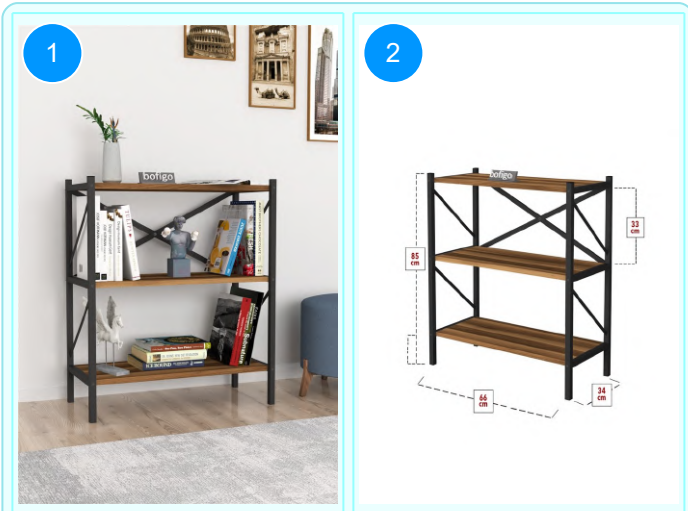

15-05-07 3 SHELVES METAL BOOKSHELF

Colour	Width cm.	Height cm.	Depth cm.	Kg	CBM
WALNUT	66	85	34	9,4	0,0346

Top Surface Material: 18mm Melamine Faced Particle Board
Leg Material: 20*20/30 0,7mm profile
This product is delivered in one box.

CARTON NO:Carton 1
CARTON WEIGHT: 9,6 kg.
CARTON HEIGHT: 11 cm.
CARTON WIDTH: 87,5 cm.
CARTON DEPTH: 35,5 cm.