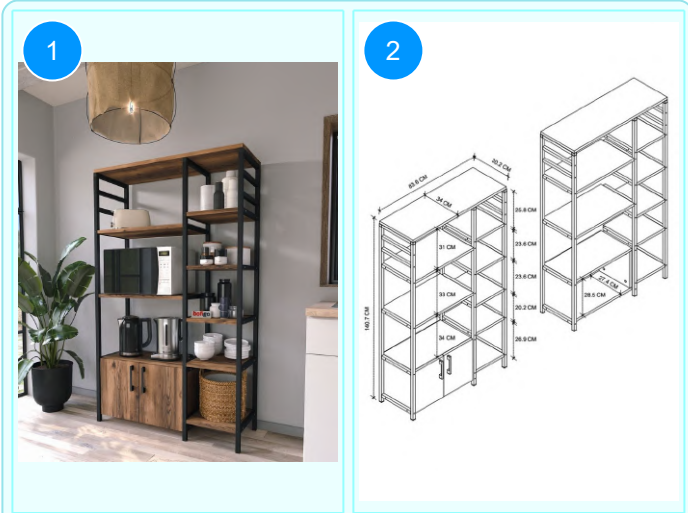

13-05-17-35-52-55-71-97 KITCHEN SHELF

Colour	Width cm.	Height cm.	Depth cm.	Kg	CBM
LIDYA	83,6	140,7	30,2	26,28	0,082

Top Surface Material: 18mm Particle Board
This product is delivered in two boxes.

CARTON NO: 1
CARTON WEIGHT: 25,2 kg.
CARTON HEIGHT: 15,8 cm.
CARTON DEPTH: 34,9
CARTON WIDTH: 144,2