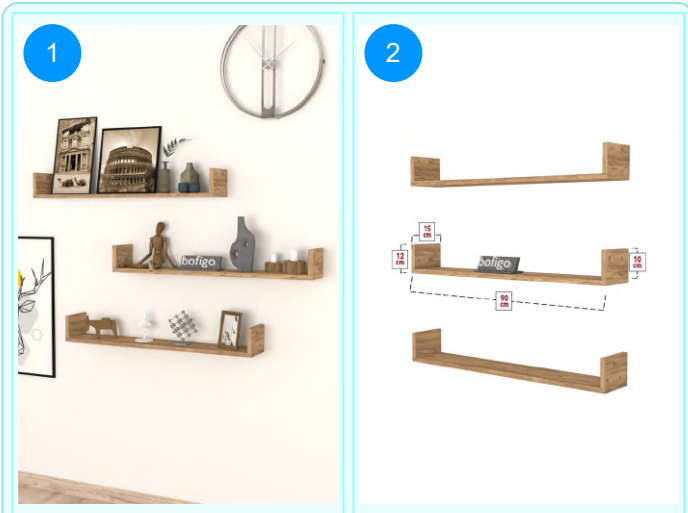

13-12-02 FLYING SHELF 90 CM

Colour	Width cm.	Height cm.	Depth cm.	Kg	CBM
PINE	90	10	15	6,5	0,0201

Top Surface Material: 18mm Melamine Faced Particle Board
This product is delivered in one box.

CARTON NO: Carton 1
CARTON WEIGHT: 6,7 kg.
CARTON HEIGHT: 11 cm.
CARTON DEPTH: 18,8 cm.
CARTON WIDTH: 97,3 cm.