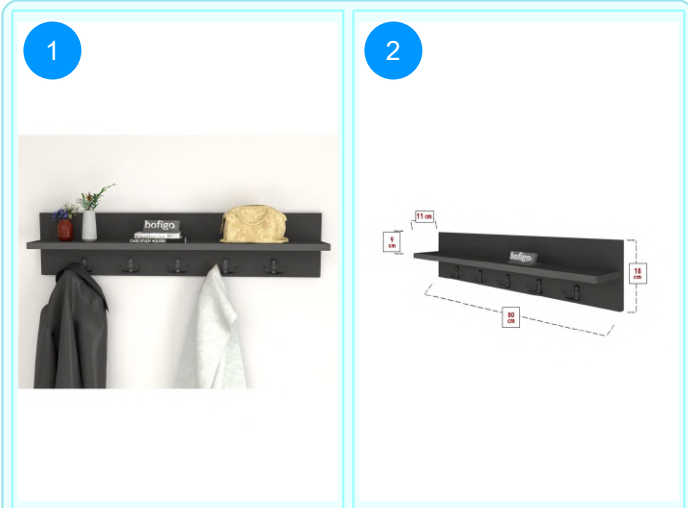

BOFIGO CATALOGUE | FURNITURES | CLOTHES HANGERS | WALL MOUNTED CLOTHES HANGER 80 CM

21-12-08 WALL MOUNTED CLOTHES HANGER 80 CM

Colour	Width cm.	Height cm.	Depth cm.	Kg	CBM
ANTHRACITE	80	18	11	3,1	0,0115

Top Surface Material: 18mm Melamine Faced Particle Board
This product is delivered in one box.

CARTON NO: Carton 1
CARTON WEIGHT: 3,3 kg.
CARTON HEIGHT: 6,2 cm.
CARTON DEPTH: 21,7 cm.
CARTON WIDTH: 85,3 cm.