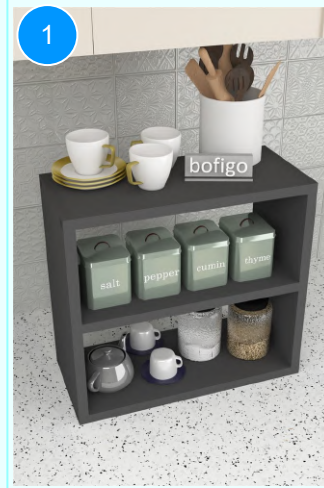

Top Surface Material: 18mm Melamine Faced Particle Board  
This product is delivered in one box.

CARTON NO: Carton 1  
CARTON WEIGHT: 4,7 kg.  
CARTON HEIGHT: 11,2 cm.  
CARTON DEPTH: 24,5 cm.  
CARTON WIDTH: 47 cm.