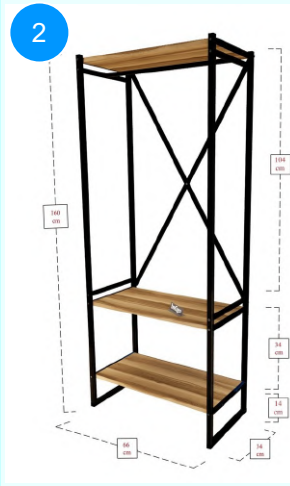

BOFIGO CATALOGUE | FURNITURES | METAL COAT STAND, SHOE RACK

21-15-07 METAL COAT STAND, SHOE RACK

Colour	Width cm.	Height cm.	Depth cm.	Kg	CBM
WALNUT	66	160	34	12,2	0,0414

Top Surface Material: 18mm Melamine Faced Particle Board
Leg Material: 20*20*0,7 mm. Profile
This product is delivered in one box.

CARTON NO: Carton 1
CARTON WEIGHT: 12,4 kg.
CARTON HEIGHT: 7,3 cm.
CARTON DEPTH: 35,5 cm.
CARTON WIDTH: 160 cm.