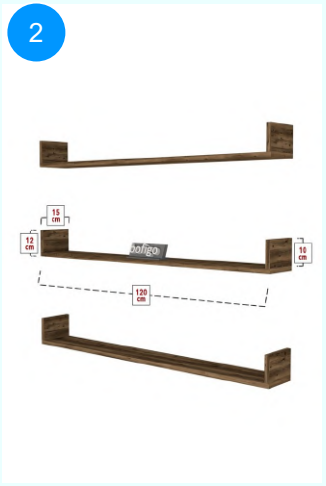

Top Surface Material: 18mm Melamine Faced Particle Board  
This product is delivered in one box.

CARTON NO: Carton 1  
CARTON WEIGHT: 8,8 kg.  
CARTON HEIGHT: 11 cm.  
CARTON DEPTH: 18,8 cm.  
CARTON WIDTH: 127 cm.