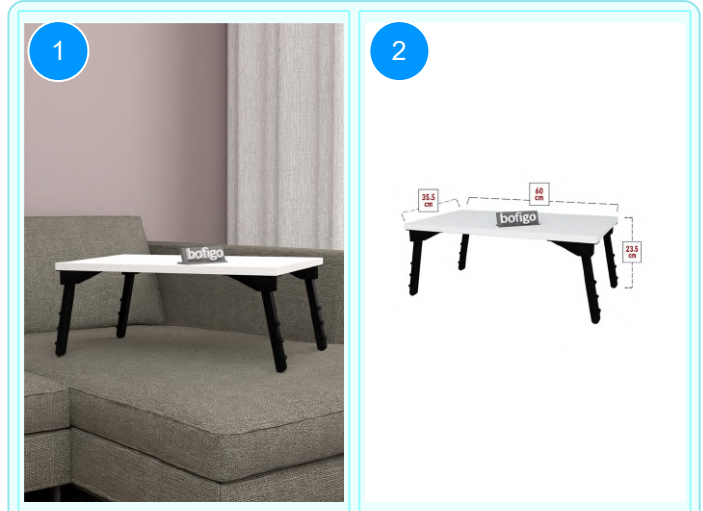

17-01-01 LAPTOP TABLE

Colour	Width cm.	Height cm.	Depth cm.	Kg	CBM
WHITE	60	23,5	35,5	3,1	

Top Surface Material: 18mm Melamine Faced Particle Board
Leg Material: Plastic Foot
This product is delivered in one box.

CARTON NO: Carton 1
CARTON WEIGHT: 3,3 kg.
CARTON HEIGHT: 5,5 cm.
CARTON DEPTH: 38,2 cm.
CARTON WIDTH: 66,3 cm.