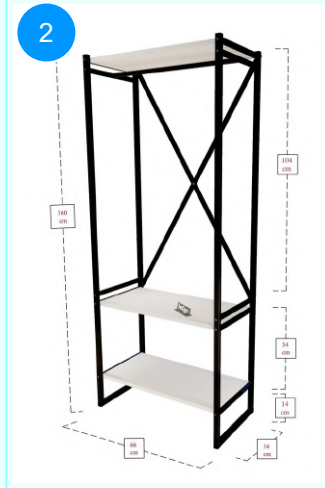

21-15-01 METAL COAT STAND, SHOE RACK

Colour	Width cm.	Height cm.	Depth cm.	Kg	CBM
WHITE	66	160	34	12,2	0,0414

Top Surface Material: 18mm Melamine Faced Particle Board
Leg Material: 20*20*0,7 mm. Profile
This product is delivered in one box.

CARTON NO: Carton 1
CARTON WEIGHT: 12,4 kg.
CARTON HEIGHT: 7,3 cm.
CARTON DEPTH: 35,5 cm.
CARTON WIDTH: 160 cm.