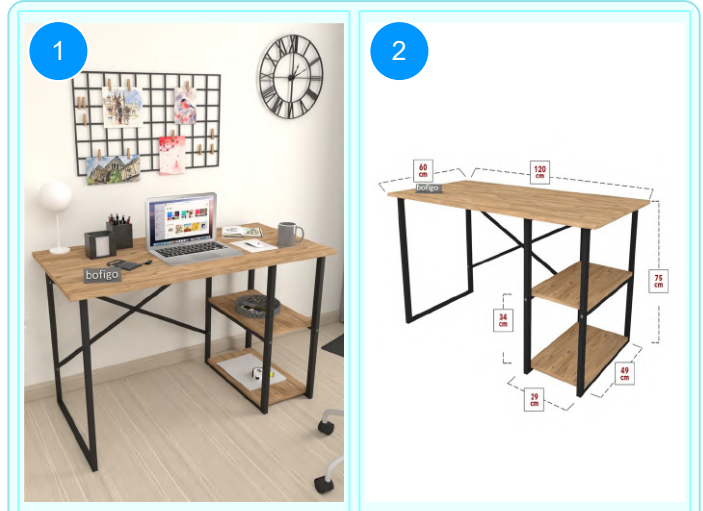

20-02-02 2 SHELVES METAL STUDY DESK

Colour	Width cm.	Height cm.	Depth cm.	Kg	CBM
PINE	120	75	60	17	0,0623

Top Surface Material: 18mm Melamine Faced Particle Board
This product is delivered in one box.

CARTON NO:Carton 1
CARTON WEIGHT: 17,3 kg.
CARTON HEIGHT: 7,8 cm.
CARTON WIDTH: 124,4 cm
CARTON DEPTH:64,2 cm.