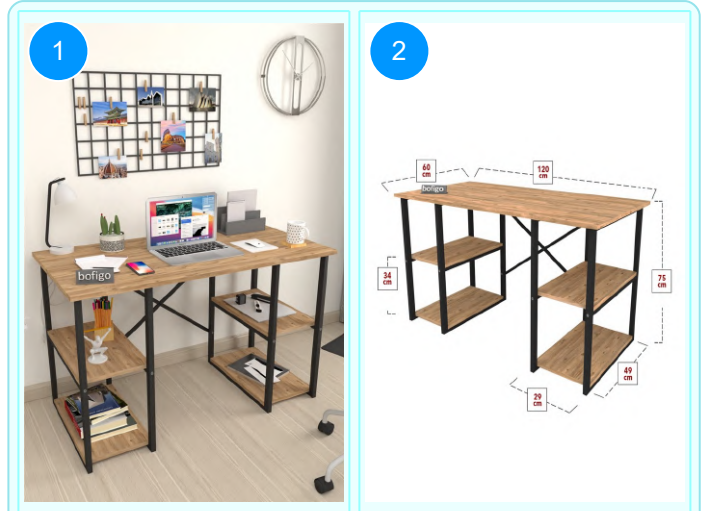

20-04-02 60X120 4 SHELVES METAL STUDY DESK

Colour	Width cm.	Height cm.	Depth cm.	Kg	CBM
PINE	120	75	60	21,4	0,0623

Top Surface Material: 18mm Melamine Faced Particle Board
This product is delivered in one box.

CARTON NO:Carton 1
CARTON WEIGHT: 21,6 kg.
CARTON HEIGHT: 7,8 cm.
CARTON WIDTH: 124,4 cm
CARTON DEPTH:64,2 cm.