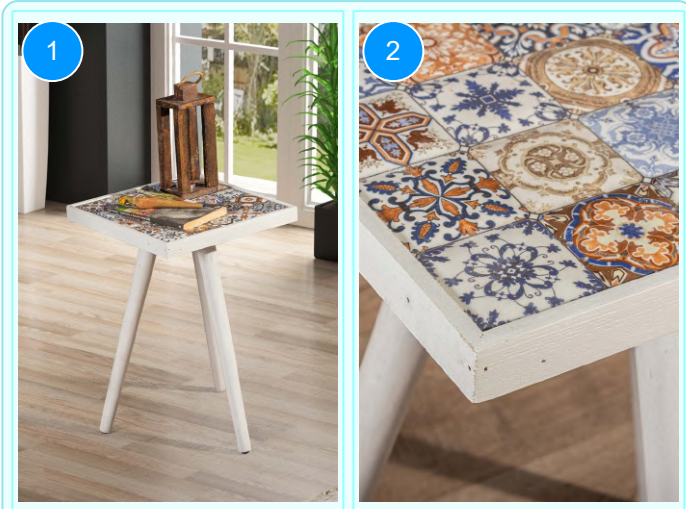

BOFIGO CATALOGUE | FURNITURES | TILE PATTERNED TABLES | 32*32 TILE PATTERNED TABLES

32*32 TILE PATTERNED TABLE 32*32

Colour	Width cm.	Height cm.	Depth cm.	Kg	CBM
WHITE	32	45	32	3,5	0,0137

Top Surface Material: 18mm Melamine Faced Particle Board
Leg Material: Hornbeam
This product is delivered in one box.

CARTON NO: Carton 1
CARTON WEIGHT: 3,7 kg.
CARTON HEIGHT: 10 cm.
CARTON DEPTH: 37 cm.
CARTON WIDTH: 37 cm.