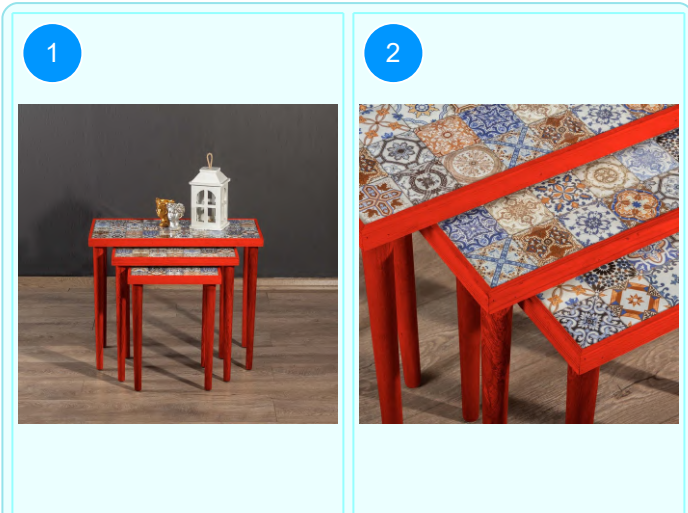

25*30 3 SET TILE PATTERNED TABLE

Colour	Width cm.	Height cm.	Depth cm.	Kg	CBM
RED	62	50	32	15	0,0530

Top Surface Material: 18mm Melamine Faced Particle Board
Leg Material: Hornbeam
This product is delivered in one box.

CARTON NO: Carton 1
CARTON WEIGHT: 15,2 kg.
CARTON HEIGHT: 10 cm.
CARTON DEPTH: 106 cm.
CARTON WIDTH: 50 cm.