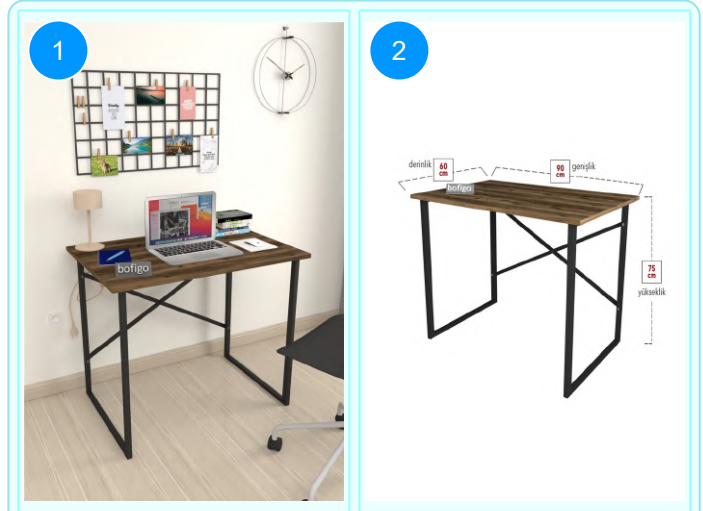

20-01-17 METAL STUDY DESK

Colour	Width cm.	Height cm.	Depth cm.	Kg	CBM
LIDYA	90	75	60	10	0,0362

Top Surface Material: 18mm Melamine Faced Particle Board
This product is delivered in one box.

CARTON NO:Carton 1
CARTON WEIGHT: 10,2 kg.
CARTON HEIGHT: 5,8 cm.
CARTON WIDTH:96 cm
CARTON DEPTH:65 cm.