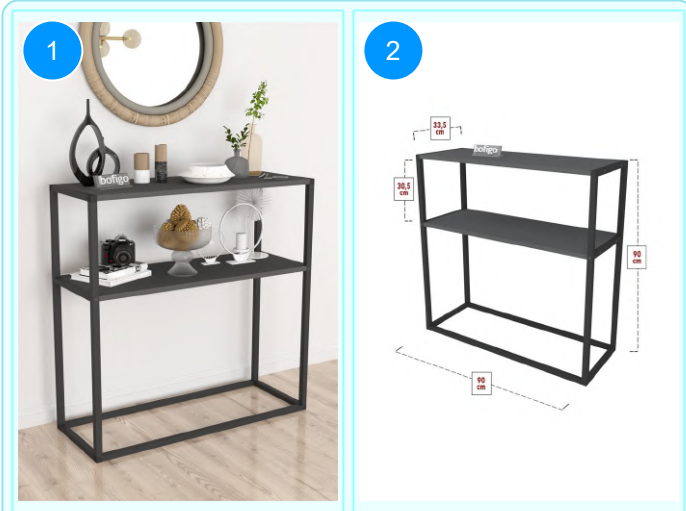

BOFIGO CATALOGUE | FURNITURES | DRESSUARS

14-01-08 METAL DRESSUAR / CONSOLE

Colour	Width cm.	Height cm.	Depth cm.	Kg	CBM
ANTHRACITE	90	90	33,5	8	0,0351

Top Surface Material: 18mm Melamine Faced Particle Board
Leg Material: 20*20 0,7mm profile
This product is delivered in one box.

CARTON NO: Carton 1
CARTON WEIGHT: 10 kg.
CARTON HEIGHT: 9 cm.
CARTON DEPTH: 41 cm.
CARTON WIDTH: 95 cm.