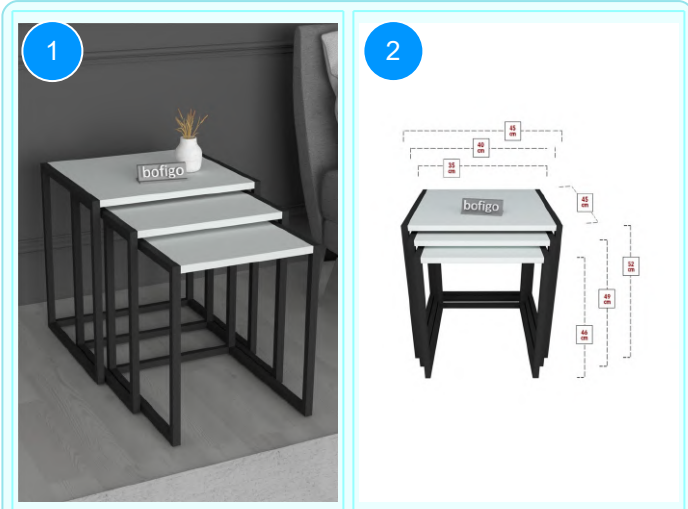

22-30-01 METAL NESTING TABLE

Colour	Width cm.	Height cm.	Depth cm.	Kg	CBM
WHITE	45	52	45	7,8	

Top Surface Material: 18mm Melamine Faced Particle Board
Leg Material: 20*20 0,7mm profile
This product is delivered in one box.

CARTON NO: Carton 1
CARTON WEIGHT: 8 kg.
CARTON HEIGHT: 13 cm.
CARTON DEPTH: 47 cm.
CARTON WIDTH: 56 cm.