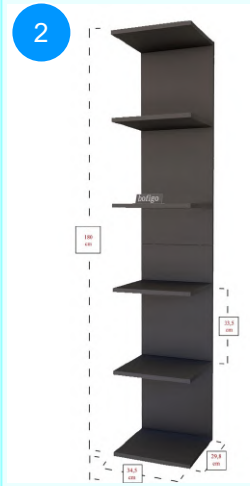

15-07-08 WALL MOUNTED BOOKCASE

Colour	Width cm.	Height cm.	Depth cm.	Kg	CBM
ANTHRACITE	34,5	180	29,8	14,6	0,0359

Top Surface Material: 18mm Melamine Faced Particle Board
This product is delivered in one box.

CARTON NO:Carton 1
CARTON WEIGHT: 14,8 kg.
CARTON HEIGHT: 9,5 cm.
CARTON WIDTH: 94,5 cm.
CARTON DEPTH: 40 cm.

BOFIGO CATALOGUE | FURNITURES | BOOKSHELVES | MULTI SHELVES BOOKSHELF