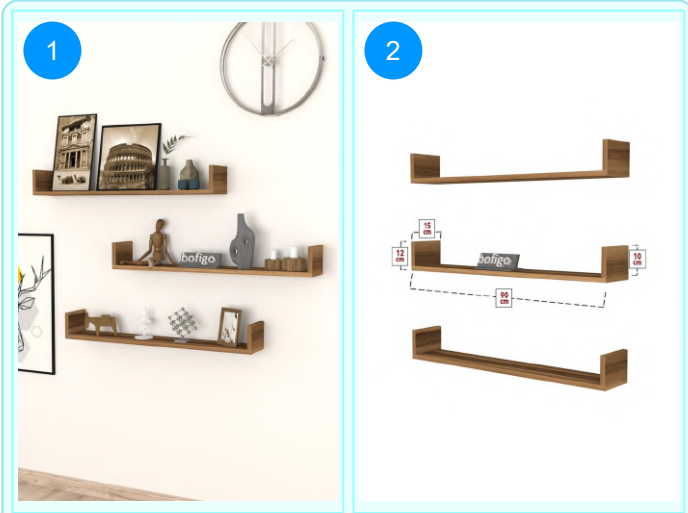

**BOFIGO CATALOGUE | FURNITURES | CLOTHES HANGERS | FLYING SHELVES**

**13-12-07 FLYING SHELF 90 CM**

Colour	Width cm.	Height cm.	Depth cm.	Kg	CBM
WALNUT	90	10	15	6,5	0,0201

Top Surface Material: 18mm Melamine Faced Particle Board  
This product is delivered in one box.