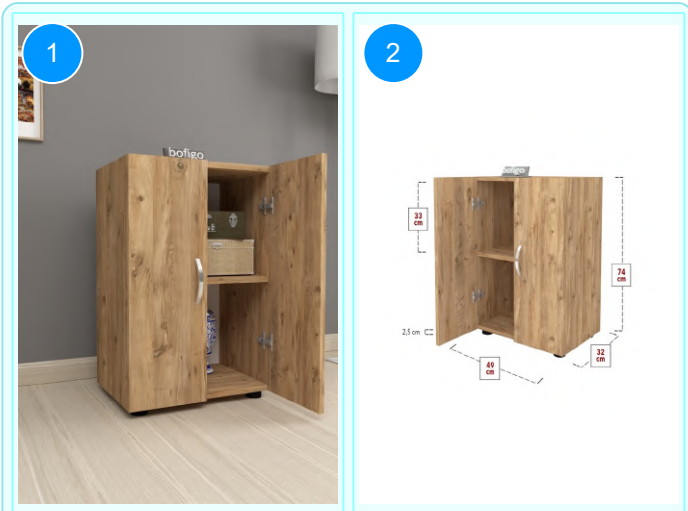

12-52-02 MULTIPURPOSE CABINET 2 SHELF

Colour	Width cm.	Height cm.	Depth cm.	Kg	CBM
PINE	49	74	32	(2/1)8,8 (2/2) 7,3	0,0382

Top Surface Material: 18mm Melamine Faced Particle Board
This product is delivered in two boxes.

CARTON NO: Carton 1/2
CARTON WEIGHT:9 kg. / 7.5 kg.
CARTON HEIGHT: 9 cm. / 7.5 cm.
CARTON DEPTH: 34 cm. / 53 cm.
CARTON WIDTH: 80 cm. / 34,5 cm.