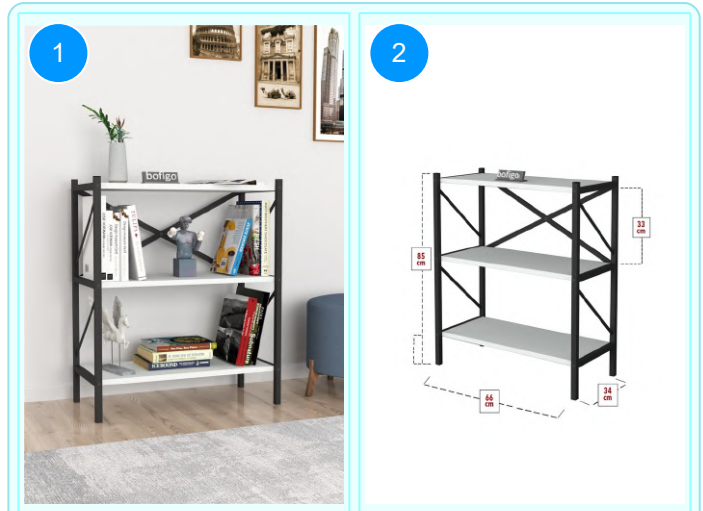

15-05-01 3 SHELVES METAL BOOKSHELF

Colour	Width cm.	Height cm.	Depth cm.	Kg	CBM
WHITE	66	85	34	9,4	0,0346

Top Surface Material: 18mm Melamine Faced Particle Board
Leg Material: 20*20/30 0,7mm profile
This product is delivered in one box.

CARTON NO:Carton 1
CARTON WEIGHT: 9,6 kg.
CARTON HEIGHT: 11 cm.
CARTON WIDTH: 87,5 cm.
CARTON DEPTH: 35,5 cm.