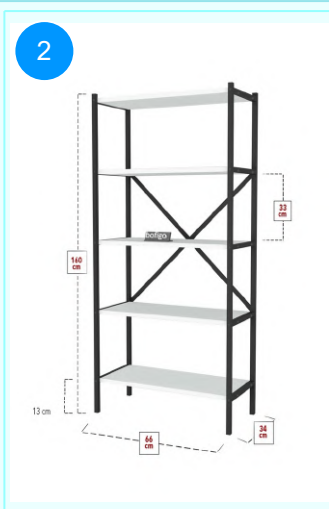

BOFIGO CATALOGUE | FURNITURES | KITCHEN ORGANIZERS | 5 SHELVES KITCHEN ORGANIZER

13-05-01 5 SHELVES KITCHEN ORGANIZER

Colour	Width cm.	Height cm.	Depth cm.	Kg	CBM
WHITE	66	160	34	15,8	0,0638

Top Surface Material: 18mm Melamine Faced Particle Board
Leg Material: 20*20 0,7mm profile
This product is delivered in one box.

CARTON NO: Carton 1
CARTON WEIGHT: 16 kg.
CARTON HEIGHT: 11 cm.
CARTON DEPTH: 36 cm.
CARTON WIDTH: 161 cm.