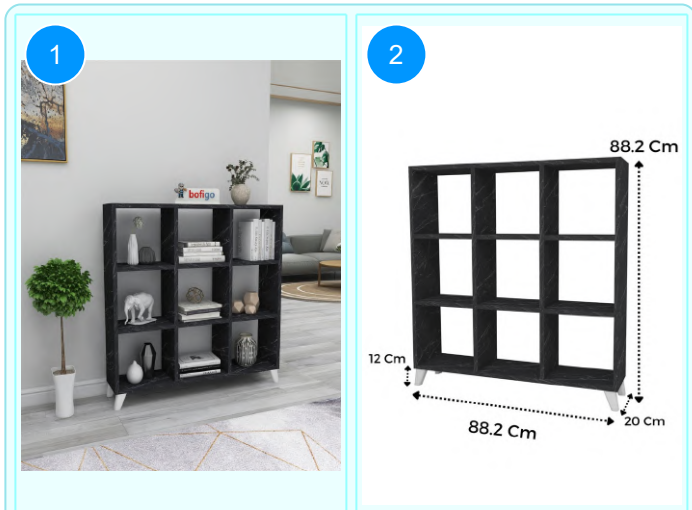

15-08-03 SQUARE/CUBE BOOKSHELF

Colour	Width cm.	Height cm.	Depth cm.	Kg	CBM
BENDIR	88,2	88,2	20	16	0,0436

Top Surface Material: 18mm Melamine Faced Particle Board
This product is delivered in one box.

CARTON NO:Carton 1
CARTON WEIGHT: 16,2 kg.
CARTON HEIGHT: 18,4 cm.
CARTON WIDTH: 96 cm.
CARTON DEPTH: 24,7 cm.