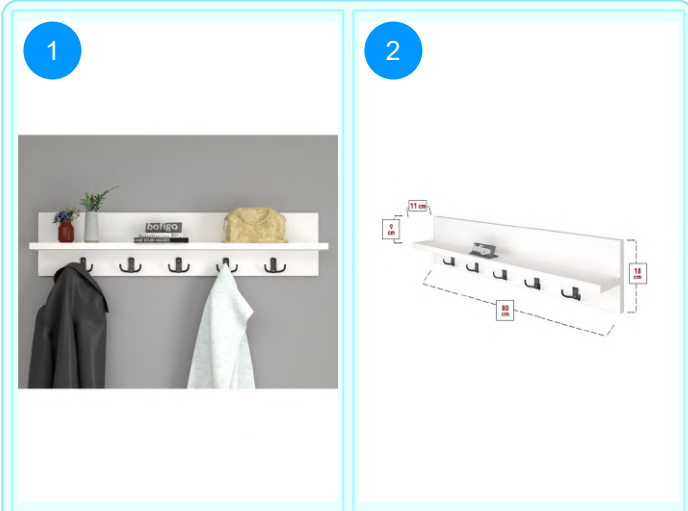

BOFIGO CATALOGUE | FURNITURES | CLOTHES HANGERS | WALL MOUNTED CLOTHES HANGER 80 CM

21-12-01 WALL MOUNTED CLOTHES HANGER 80 CM

Colour	Width cm.	Height cm.	Depth cm.	Kg	CBM
WHITE	80	18	11	3,1	0,0115

Top Surface Material: 18mm Melamine Faced Particle Board
This product is delivered in one box.

CARTON NO: Carton 1
CARTON WEIGHT: 3,3 kg.
CARTON HEIGHT: 6,2 cm.
CARTON DEPTH: 21,7 cm.
CARTON WIDTH: 85,3 cm.