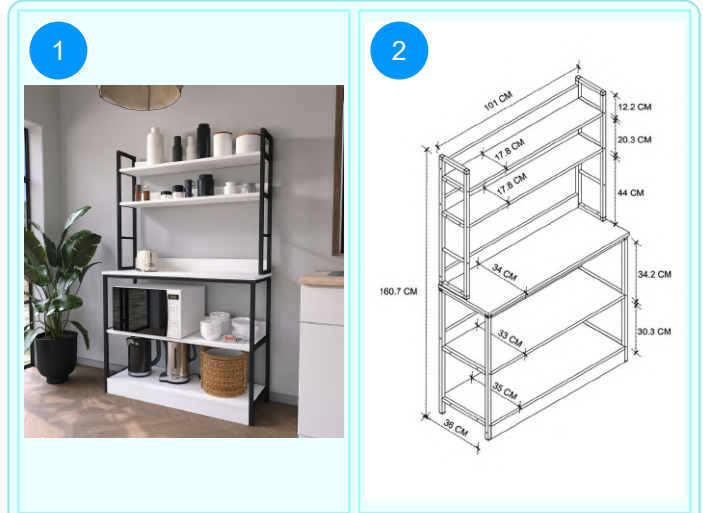

13-05-85-45 KITCHEN STAND

Colour	Width cm.	Height cm.	Depth cm.	Kg	CBM
WHITE	101	160,7	36	24	0,082

Top Surface Material: 18mm Particle Board
This product is delivered in two boxes.

CARTON NO: 1
CARTON WEIGHT: 24,2 kg.
CARTON HEIGHT: 17,8 cm.
CARTON DEPTH: 40,6 cm.
CARTON WIDTH: 107 cm.