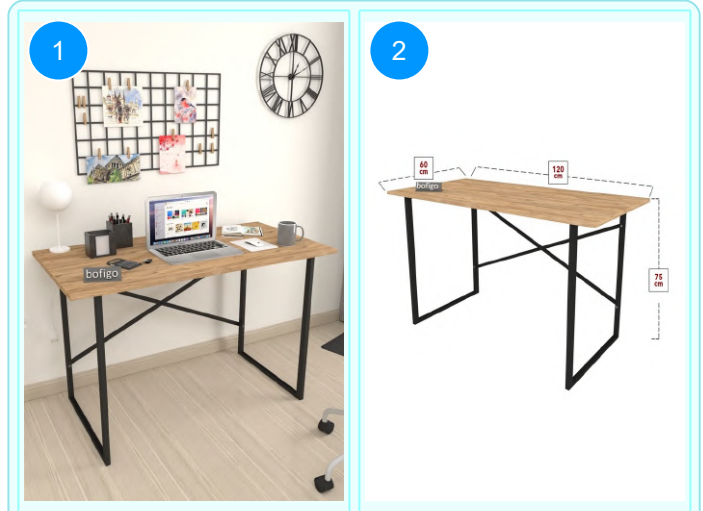

20-05-02 60X120 METAL STUDY DESK

Colour	Width cm.	Height cm.	Depth cm.	Kg	CBM
PINE	120	75	60	11,3	0,0510

Top Surface Material: 18mm Melamine Faced Particle Board
This product is delivered in one box.

CARTON NO:Carton 1
CARTON WEIGHT: 11,5 kg.
CARTON HEIGHT: 6 cm.
CARTON WIDTH: 126 cm
CARTON DEPTH:67,5 cm.