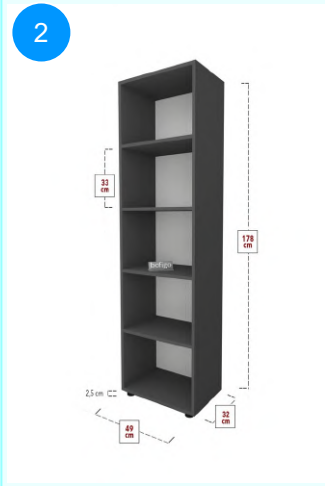

13-25-08 FOLDER WITH 5 SHELVES

Colour	Width cm.	Height cm.	Depth cm.	Kg	CBM
ANTHRACITE	49	178	32	22,8	0,0626

Top Surface Material: 18mm Melamine Faced Particle Board
This product is delivered in one box.

CARTON NO: Carton 1
CARTON WEIGHT: 17,9 kg.
CARTON HEIGHT: 13 cm.
CARTON DEPTH: 26 cm.
CARTON WIDTH: 180,5 cm.