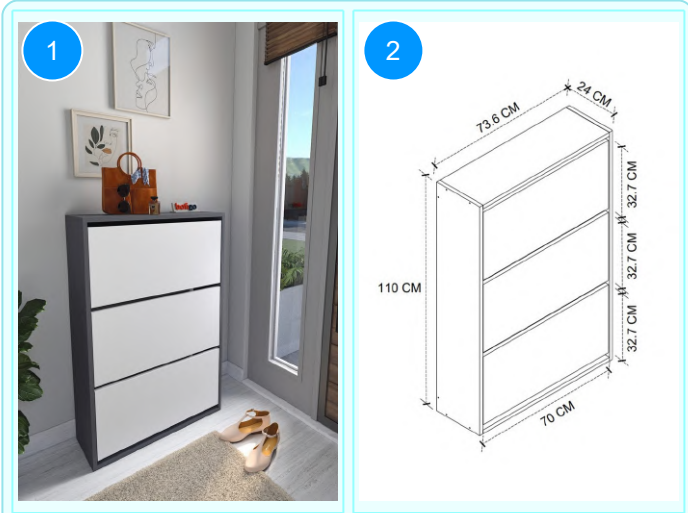

BOFIGO CATALOGUE | FURNITURES | SHOERACKS | DECORATIVE SHOERACK

18-03-81 DECORATIVE SHOERACK

Colour	Width cm.	Height cm.	Depth cm.	Kg	CBM
ANTHRACITE-WHITE	73,6	110	24	(2/1)11,8 (2/2)11,1	0,0670

Top Surface Material: 18mm Melamine Faced Particle Board
This product is delivered in two boxes.

CARTON NO: Carton 1/2
CARTON WEIGHT: 12 kg. / 11,3 kg.
CARTON HEIGHT: 10,3 cm. / 12,5 cm.
CARTON DEPTH: 36,5 cm. / 26 cm.
CARTON WIDTH: 76 cm. / 118 cm.