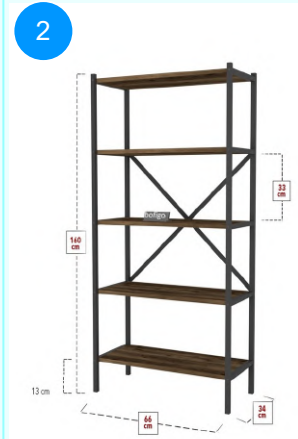

13-05-17 5 SHELVES KITCHEN ORGANIZER

Colour	Width cm.	Height cm.	Depth cm.	Kg	CBM
LIDYA	66	160	34	15,8	0,0638

Top Surface Material: 18mm Particle Board
Leg Material: 20*20 0,7mm profile
This product is delivered in one box.

CARTON NO: Carton 1
CARTON WEIGHT: 16 kg.
CARTON HEIGHT: 11 cm.
CARTON DEPTH: 36 cm.
CARTON WIDTH: 161 cm.