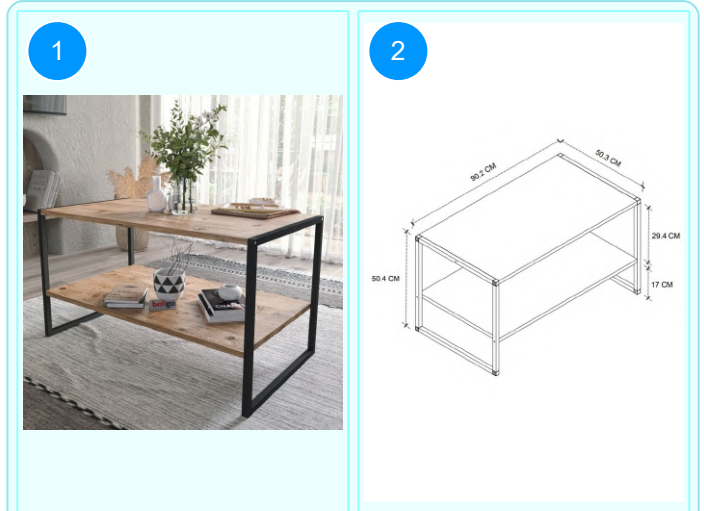

22-02-02-91-17-35-94-95 50*90 METAL COFFEE TABLE

Colour	Width cm.	Height cm.	Depth cm.	Kg	CBM
PINE	56	9,1	92,1	12,6	0,047

Top Surface Material: 18mm Melamine Faced Particle Board
This product is delivered in one box.

CARTON NO: 1
CARTON WEIGHT: 12,6 kg.
CARTON HEIGHT: 9,1 cm.
CARTON DEPTH: 92,1 cm.
CARTON WIDTH: 56 cm.