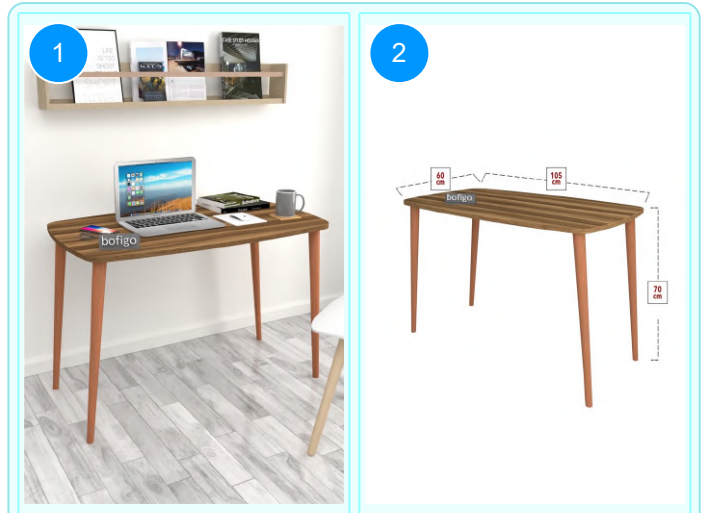

20-21-07 60X105 WOODEN TABLE

Colour	Width cm.	Height cm.	Depth cm.	Kg	CBM
WALNUT	105	70	60	9,2	0,0556

Top Surface Material: 18mm Melamine Faced Particle Board
Leg Material: Wooden Conical Leg
This product is delivered in one box.

CARTON NO:Carton 1
CARTON WEIGHT: 9,2 kg.
CARTON HEIGHT: 7,8 cm.
CARTON WIDTH: 111,5 cm
CARTON DEPTH:64 cm.