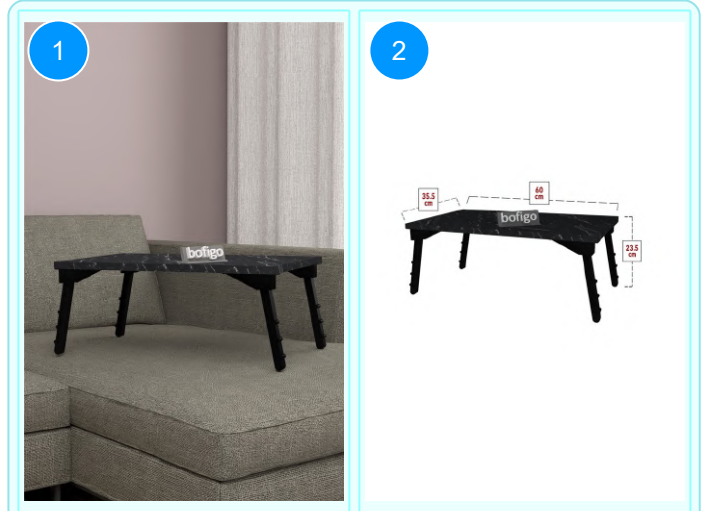

17-01-03 LAPTOP TABLE

Colour	Width cm.	Height cm.	Depth cm.	Kg	CBM
BENDIR	60	23,5	35,5	3,1	

Top Surface Material: 18mm Melamine Faced Particle Board
Leg Material: Plastic Foot
This product is delivered in one box.

CARTON NO: Carton 1
CARTON WEIGHT: 3,3 kg.
CARTON HEIGHT: 5,5 cm.
CARTON DEPTH: 38,2 cm.
CARTON WIDTH: 66,3 cm.