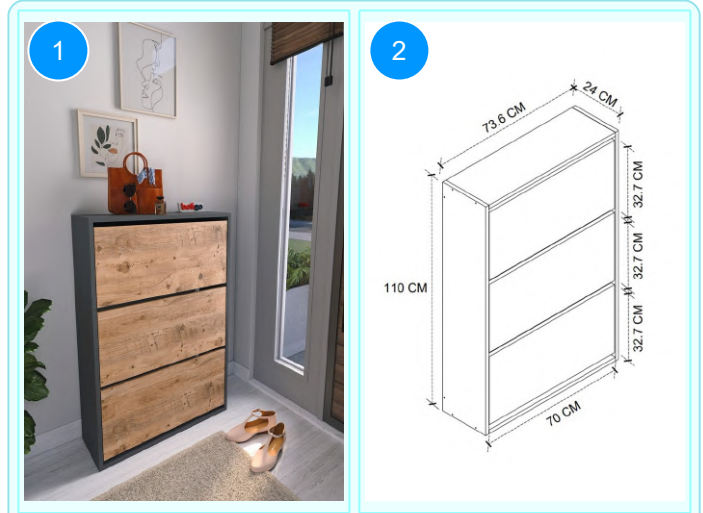

18-03-82 DECORATIVE SHOERACK

Colour	Width cm.	Height cm.	Depth cm.	Kg	CBM
ANTHRACITE-PINE	73,6	110	24	(2/1)11,8 (2/2)11,1	0,0670

Top Surface Material: 18mm Melamine Faced Particle Board
This product is delivered in two boxes.

CARTON NO: Carton 1/2
CARTON WEIGHT: 12 kg. / 11,3 kg.
CARTON HEIGHT: 10,3 cm. / 12,5 cm.
CARTON DEPTH: 36,5 cm. / 26 cm.
CARTON WIDTH: 76 cm. / 118 cm.