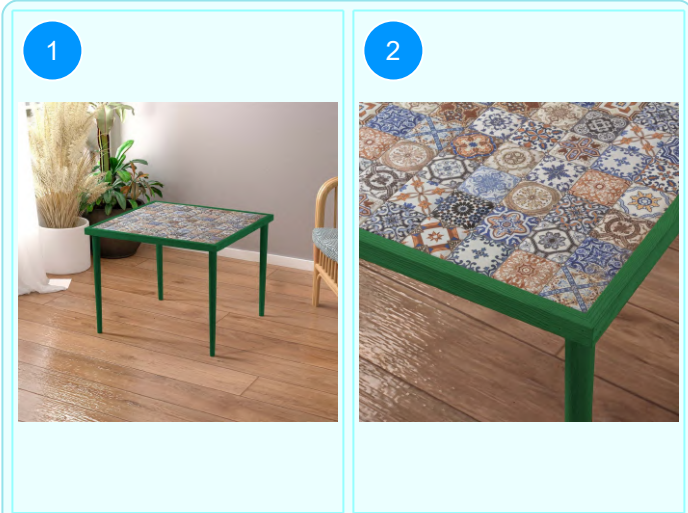

62*62 TILE PATTERNED TABLE 62*62

Colour	Width cm.	Height cm.	Depth cm.	Kg	CBM
GREEN	62	45	62	10	0,0357

Top Surface Material: 18mm Melamine Faced Particle Board
Leg Material: Hornbeam
This product is delivered in one box.

CARTON NO: Carton 1
CARTON WEIGHT: 10,2 kg.
CARTON HEIGHT: 7 cm.
CARTON DEPTH: 68 cm.
CARTON WIDTH: 75 cm.