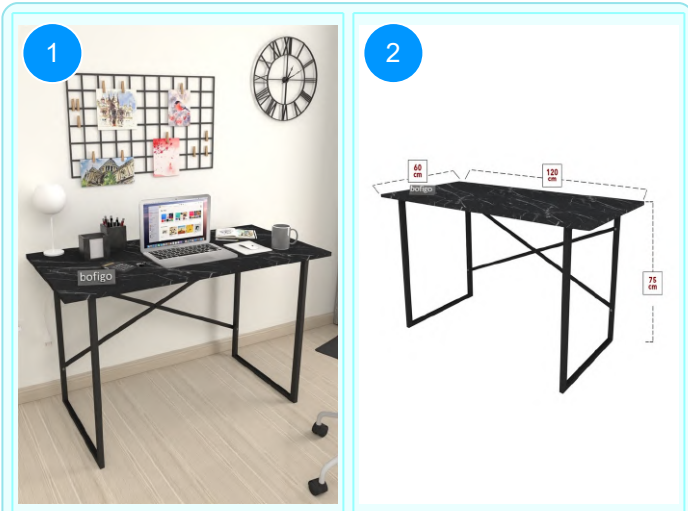

20-05-03 60X120 METAL STUDY DESK

Colour	Width cm.	Height cm.	Depth cm.	Kg	CBM
BENDIR	120	75	60	11,3	0,0510

Top Surface Material: 18mm Melamine Faced Particle Board
This product is delivered in one box.

CARTON NO:Carton 1
CARTON WEIGHT: 11,5 kg.
CARTON HEIGHT: 6 cm.
CARTON WIDTH: 126 cm
CARTON DEPTH:67,5 cm.