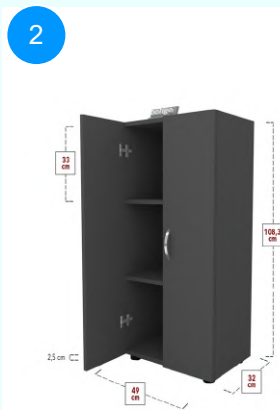

12-53-08 MULTIPURPOSE CABINET 3 SHELF

Colour	Width cm.	Height cm.	Depth cm.	Kg	CBM
ANTHRACITE	49	108,5	32	(2/1)14,8 (2/2) 5,8	0,0550

Top Surface Material: 18mm Melamine Faced Particle Board
This product is delivered in two boxes.

CARTON NO: Carton 1/2
CARTON WEIGHT:15 kg. / 6 kg.
CARTON HEIGHT: 10 cm. / 9 cm.
CARTON DEPTH: 34 cm./ 34 cm.
CARTON WIDTH: 115 cm. / 52 cm.