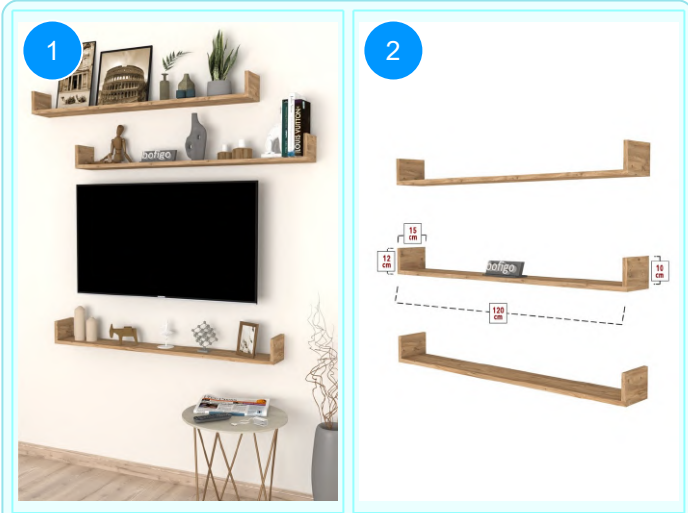

BOFIGO CATALOGUE | FURNITURES | CLOTHES HANGERS | FLYING SHELVES

13-90-02 FLYING SHELF 120 CM

Colour	Width cm.	Height cm.	Depth cm.	Kg	CBM
PINE	120	10	15	8,8	0,0262

Top Surface Material: 18mm Melamine Faced Particle Board
This product is delivered in one box.

CARTON NO: Carton 1
CARTON WEIGHT: 8,8 kg.
CARTON HEIGHT: 11 cm.
CARTON DEPTH: 18,8 cm.
CARTON WIDTH: 127 cm.